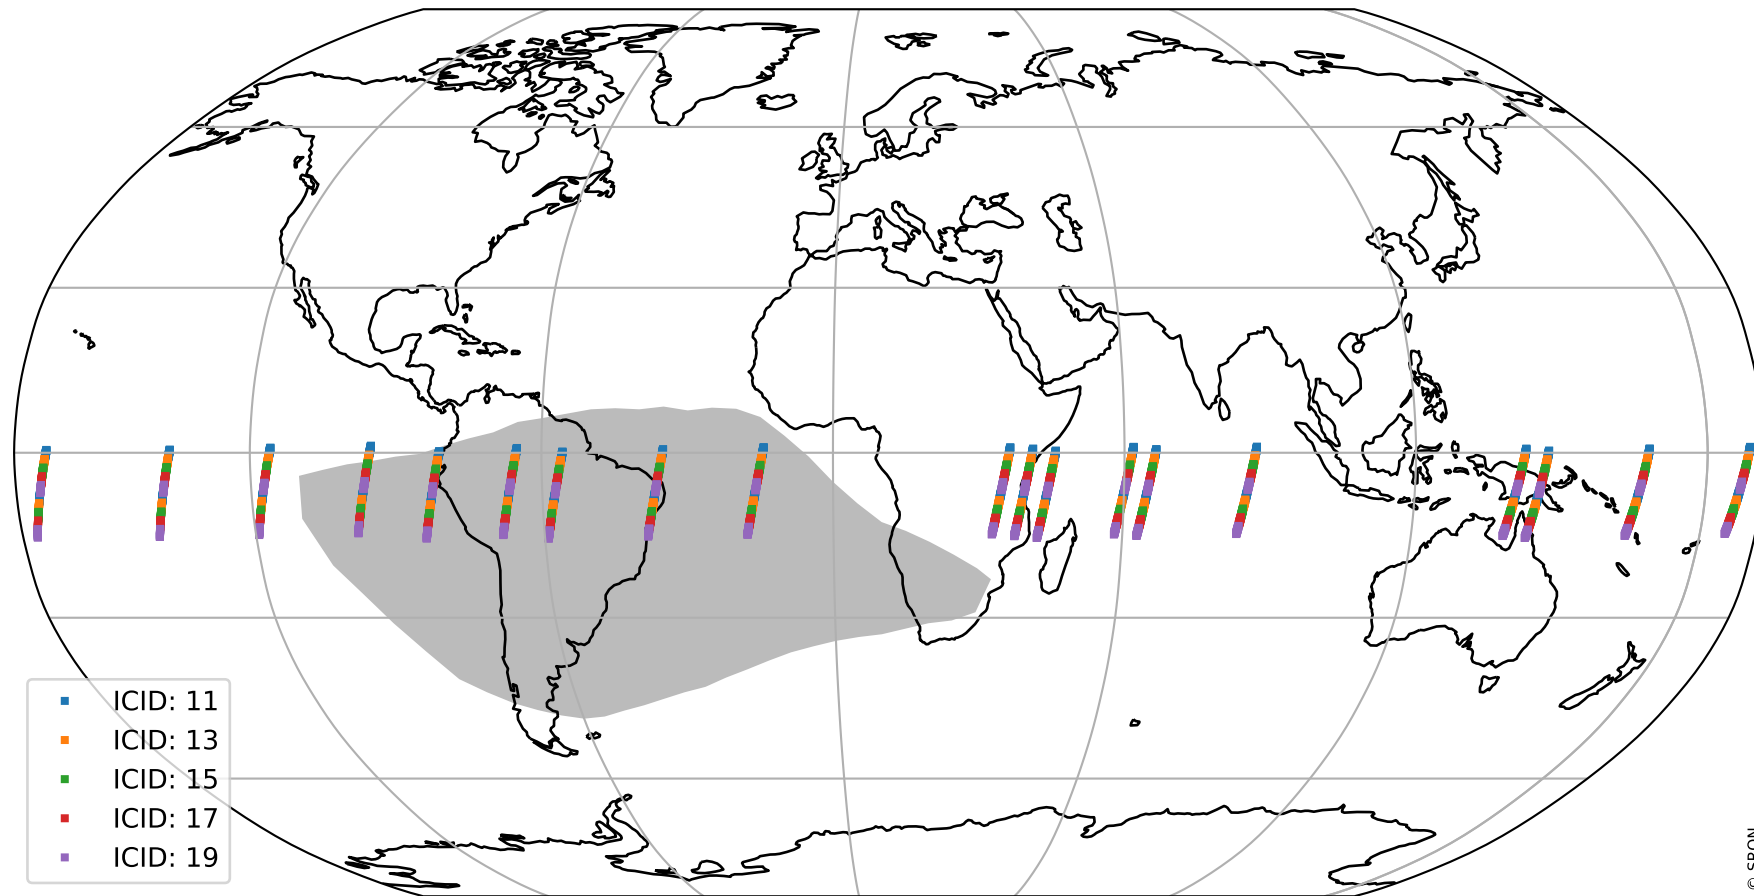

Tropomi SWIR offset (official)

orbits : 19 in [13147, 13192]
coverage : 2020-04-27 / 2020-04-30
median : 0.52593 V
spread : 0.035914 V
created : 2023-08-21T14:40:43

value detector map

Tropomi SWIR offset (official)

orbits : 19 in [13147, 13192]
coverage : 2020-04-27 / 2020-04-30
median : 30.801 μV
spread : 15.299 μV
created : 2023-08-21T14:40:43

Tropomi SWIR offset (official)

orbits : 19 in [13147, 13192]
coverage : 2020-04-27 / 2020-04-30
median : -0.086798 mV
spread : 0.37696 mV
created : 2023-08-21T14:40:44

value compared with SWIR offset CKD

Tropomi SWIR offset (official) ground-tracks of Sentinel-5P

orbits : 19 in [13147, 13192]
coverage : 2020-04-27 / 2020-04-30
created : 2023-08-21T14:40:44

Tropomi SWIR offset (official)

orbits : [2827, 13192]
coverage : 2018-04-30 / 2020-04-30
created : 2023-08-21T14:40:44

trend of detector median & temperatures