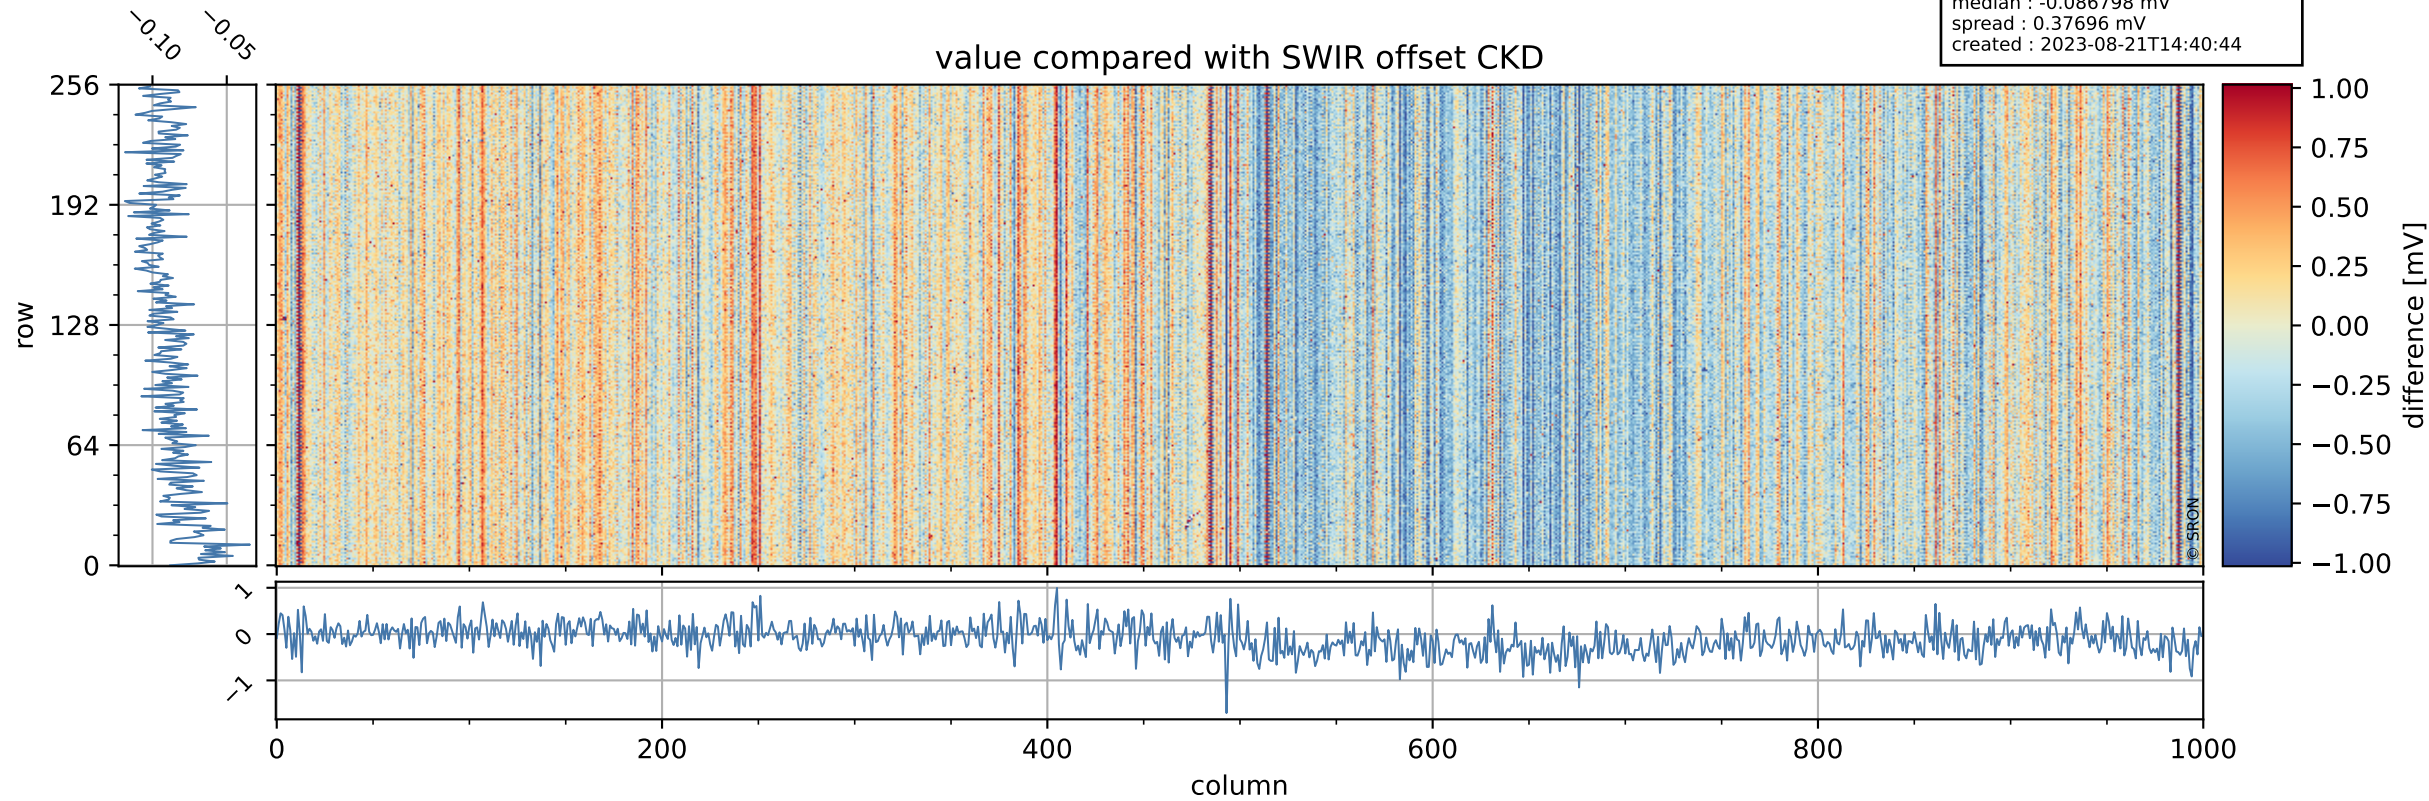

Tropomi SWIR offset (official)

orbits : 19 in [13147, 13192]
coverage : 2020-04-27 / 2020-04-30
median : 0.52593 V
spread : 0.035914 V
created : 2023-08-21T14:40:43

value detector map

Tropomi SWIR offset (official)

orbits : 19 in [13147, 13192]
coverage : 2020-04-27 / 2020-04-30
median : 30.801 μV
spread : 15.299 μV
created : 2023-08-21T14:40:43

Tropomi SWIR offset (official)

orbits : 19 in [13147, 13192]
coverage : 2020-04-27 / 2020-04-30
median : -0.086798 mV
spread : 0.37696 mV
created : 2023-08-21T14:40:44

value compared with SWIR offset CKD

Tropomi SWIR offset (official) ground-tracks of Sentinel-5P

orbits : 19 in [13147, 13192]
coverage : 2020-04-27 / 2020-04-30
created : 2023-08-21T14:40:44

Tropomi SWIR offset (official)

orbits : [2827, 13192]
coverage : 2018-04-30 / 2020-04-30
created : 2023-08-21T14:40:44

trend of detector median & temperatures