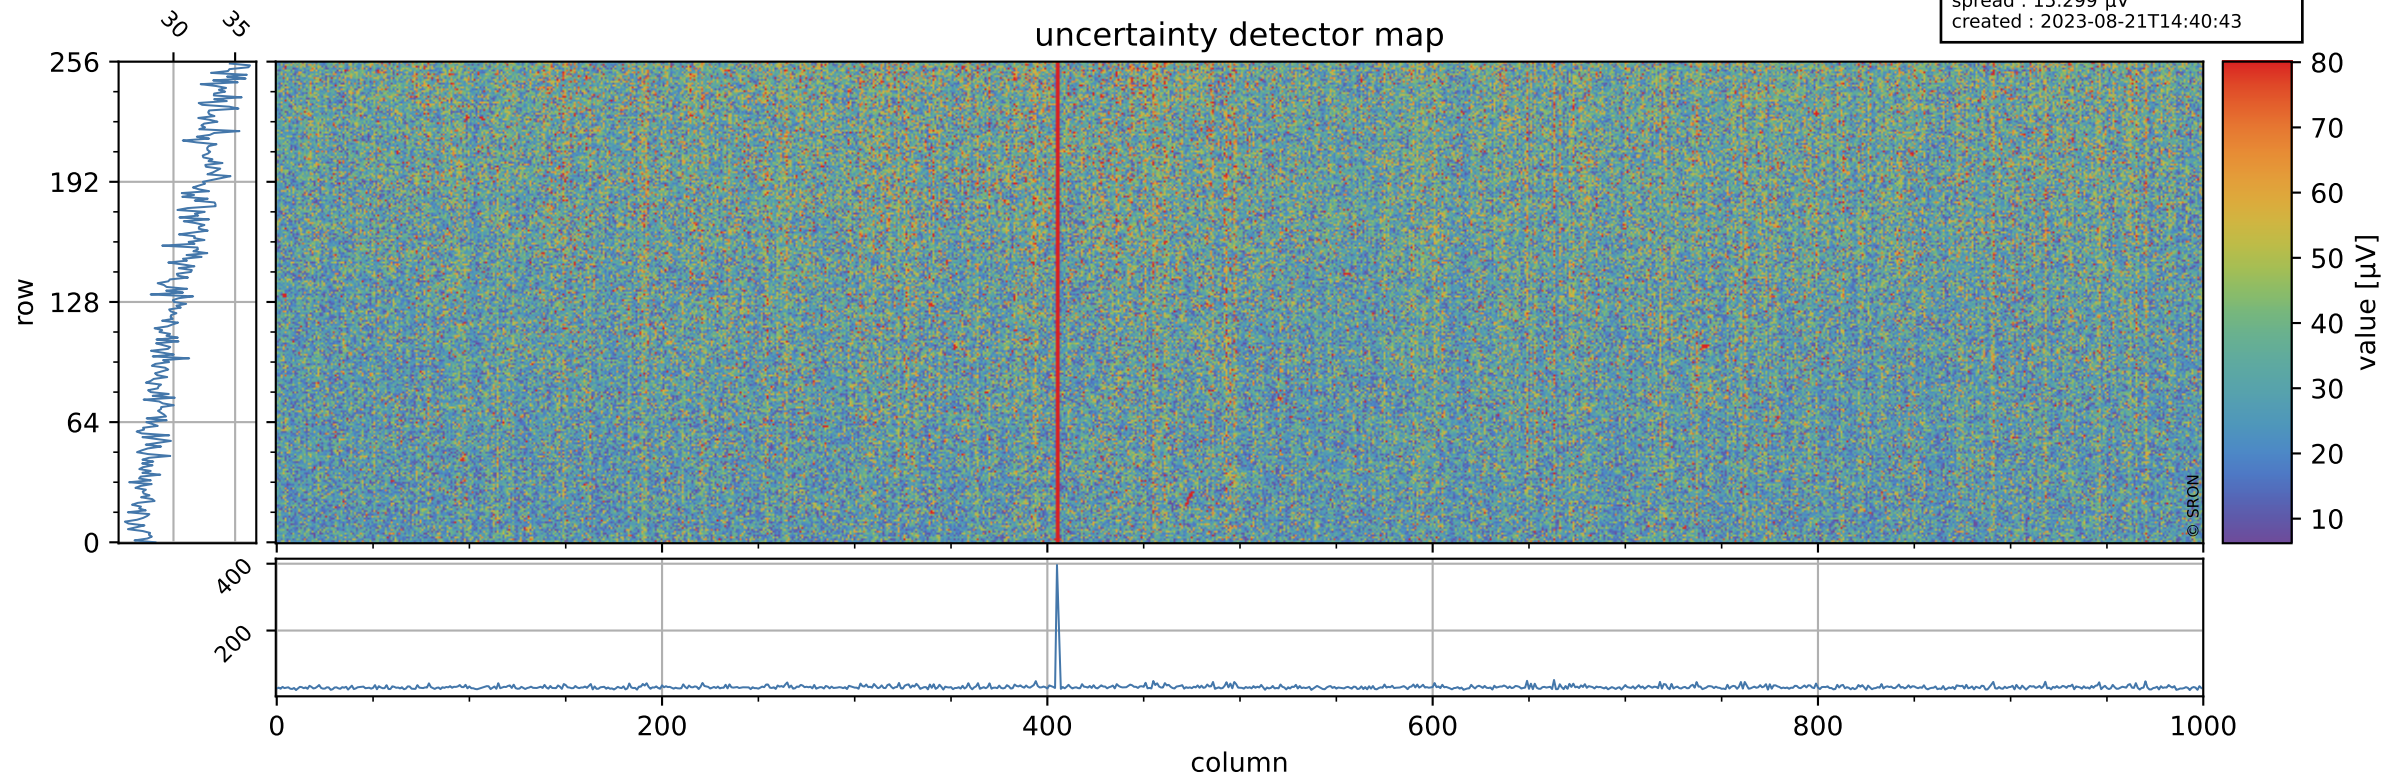

Tropomi SWIR offset (official)

orbits : 19 in [13147, 13192]
coverage : 2020-04-27 / 2020-04-30
median : 0.52593 V
spread : 0.035914 V
created : 2023-08-21T14:40:43

value detector map

Tropomi SWIR offset (official)

orbits : 19 in [13147, 13192]
coverage : 2020-04-27 / 2020-04-30
median : 30.801 μV
spread : 15.299 μV
created : 2023-08-21T14:40:43

Tropomi SWIR offset (official)

orbits : 19 in [13147, 13192]
coverage : 2020-04-27 / 2020-04-30
median : -0.086798 mV
spread : 0.37696 mV
created : 2023-08-21T14:40:44

value compared with SWIR offset CKD

Tropomi SWIR offset (official) ground-tracks of Sentinel-5P

orbits : 19 in [13147, 13192]
coverage : 2020-04-27 / 2020-04-30
created : 2023-08-21T14:40:44

Tropomi SWIR offset (official)

orbits : [2827, 13192]
coverage : 2018-04-30 / 2020-04-30
created : 2023-08-21T14:40:44

trend of detector median & temperatures