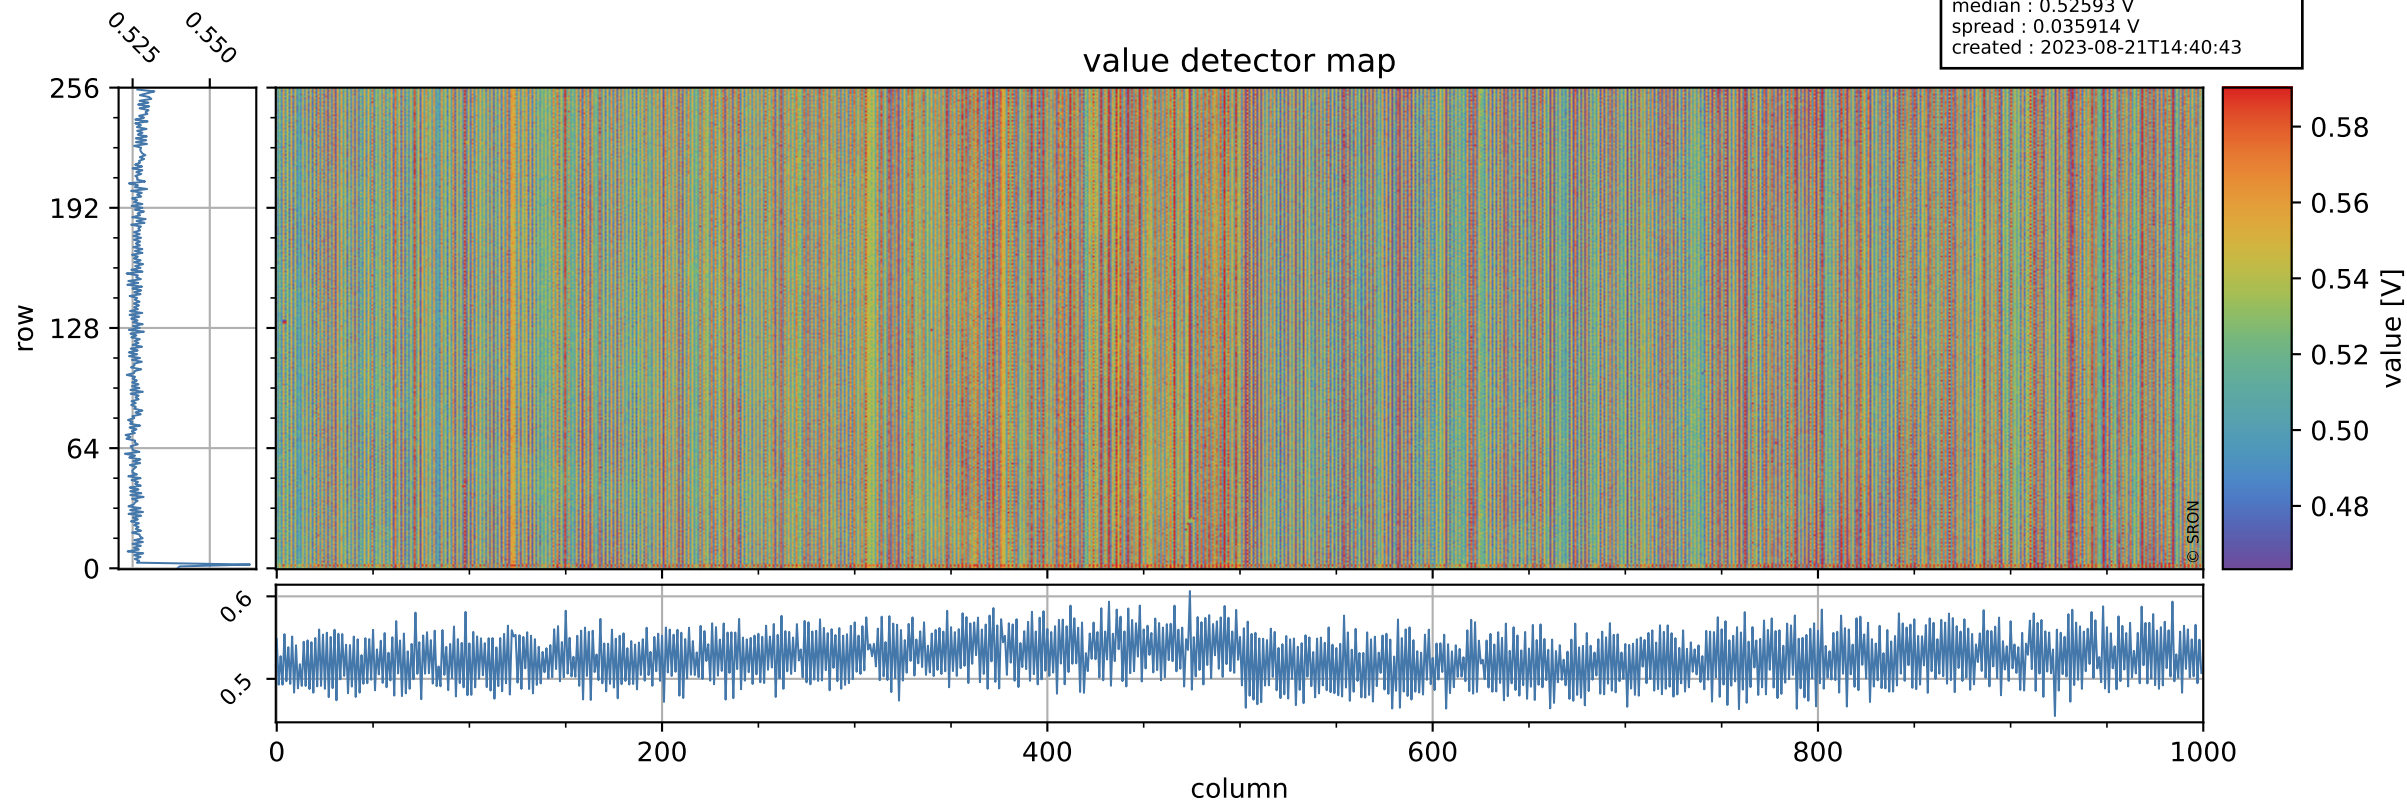

Tropomi SWIR offset (official)

orbits : 19 in [13147, 13192]
coverage : 2020-04-27 / 2020-04-30
median : 0.52593 V
spread : 0.035914 V
created : 2023-08-21T14:40:43

value detector map

Tropomi SWIR offset (official)

orbits : 19 in [13147, 13192]
coverage : 2020-04-27 / 2020-04-30
median : 30.801 μV
spread : 15.299 μV
created : 2023-08-21T14:40:43

Tropomi SWIR offset (official)

orbits : 19 in [13147, 13192]
coverage : 2020-04-27 / 2020-04-30
median : -0.086798 mV
spread : 0.37696 mV
created : 2023-08-21T14:40:44

value compared with SWIR offset CKD

Tropomi SWIR offset (official) ground-tracks of Sentinel-5P

orbits : 19 in [13147, 13192]
coverage : 2020-04-27 / 2020-04-30
created : 2023-08-21T14:40:44

Tropomi SWIR offset (official)

orbits : [2827, 13192]
coverage : 2018-04-30 / 2020-04-30
created : 2023-08-21T14:40:44

trend of detector median & temperatures