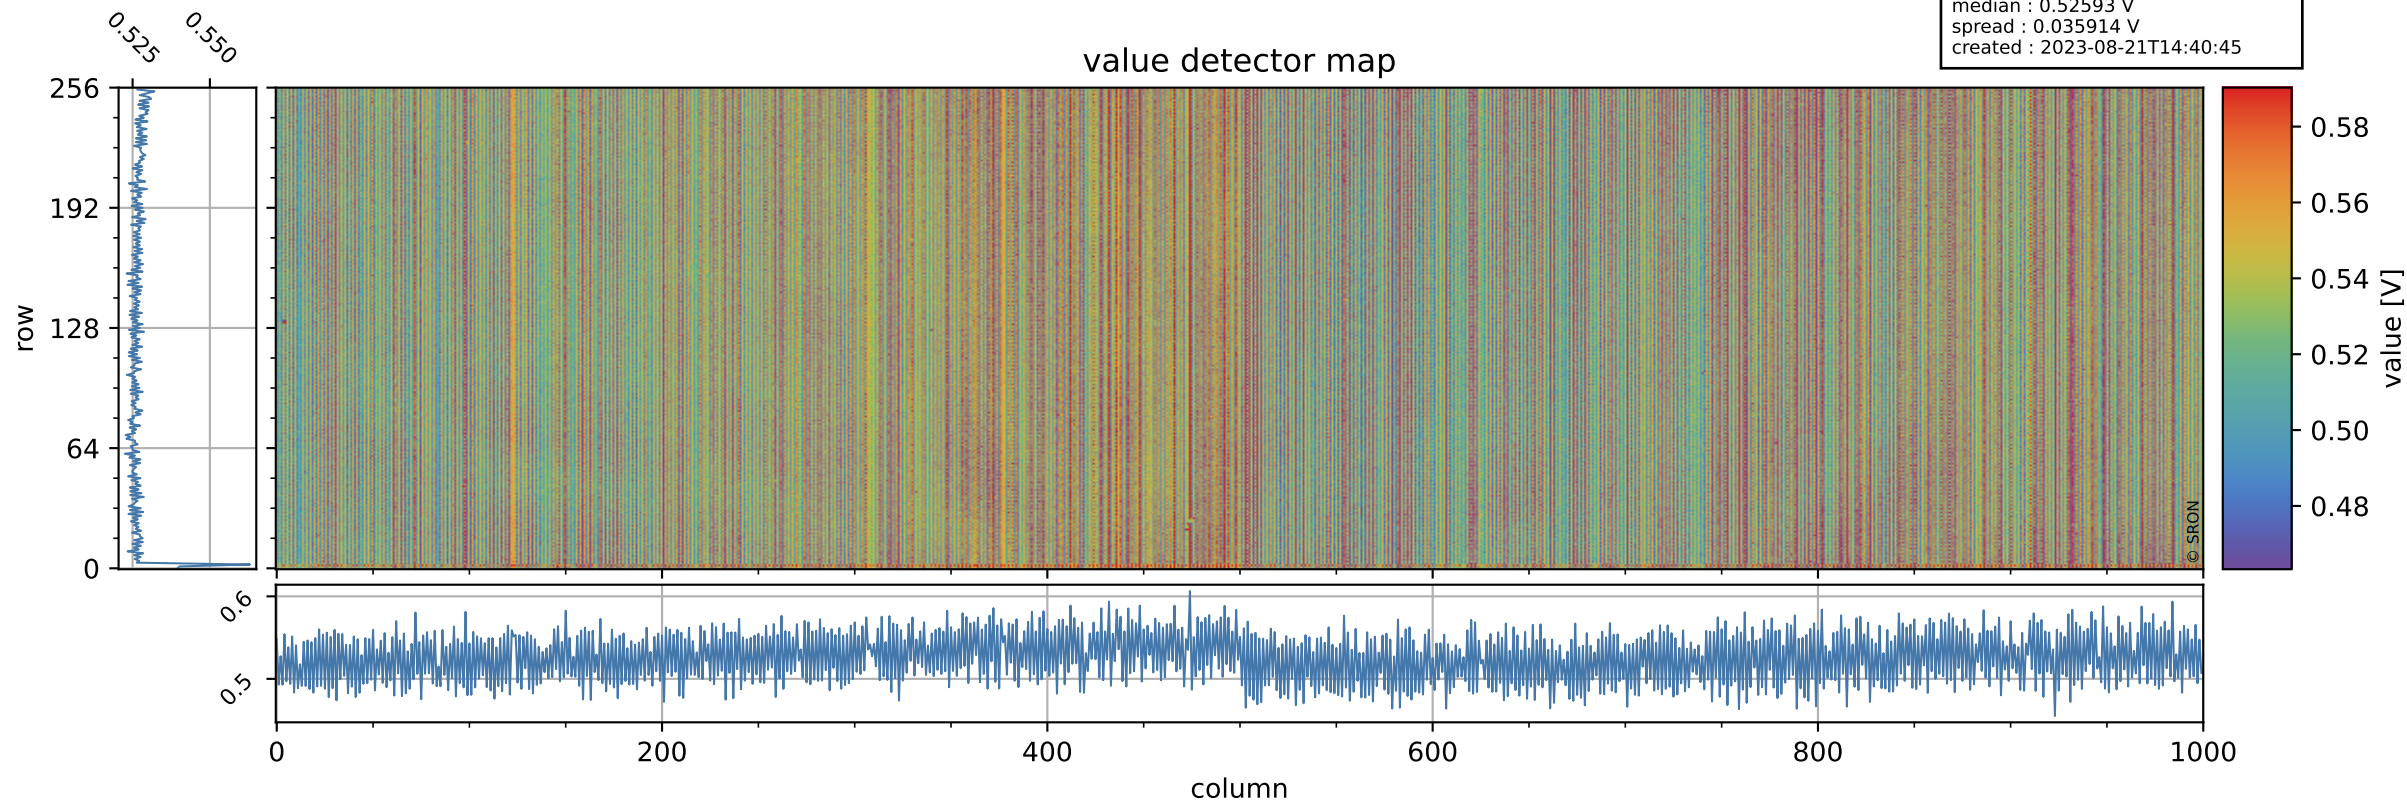

Tropomi SWIR offset (official)

orbits : 20 in [13162, 13207]
coverage : 2020-04-28 / 2020-05-01
median : 0.52593 V
spread : 0.035914 V
created : 2023-08-21T14:40:45

value detector map

Tropomi SWIR offset (official)

orbits : 20 in [13162, 13207]
coverage : 2020-04-28 / 2020-05-01
median : 30.833 μV
spread : 15.275 μV
created : 2023-08-21T14:40:45

Tropomi SWIR offset (official)

orbits : 20 in [13162, 13207]
coverage : 2020-04-28 / 2020-05-01
median : -0.089341 mV
spread : 0.37936 mV
created : 2023-08-21T14:40:46

value compared with SWIR offset CKD

Tropomi SWIR offset (official) ground-tracks of Sentinel-5P

orbits : 20 in [13162, 13207]
coverage : 2020-04-28 / 2020-05-01
created : 2023-08-21T14:40:46

Tropomi SWIR offset (official)

orbits : [2827, 13207]
coverage : 2018-04-30 / 2020-05-01
created : 2023-08-21T14:40:46

trend of detector median & temperatures