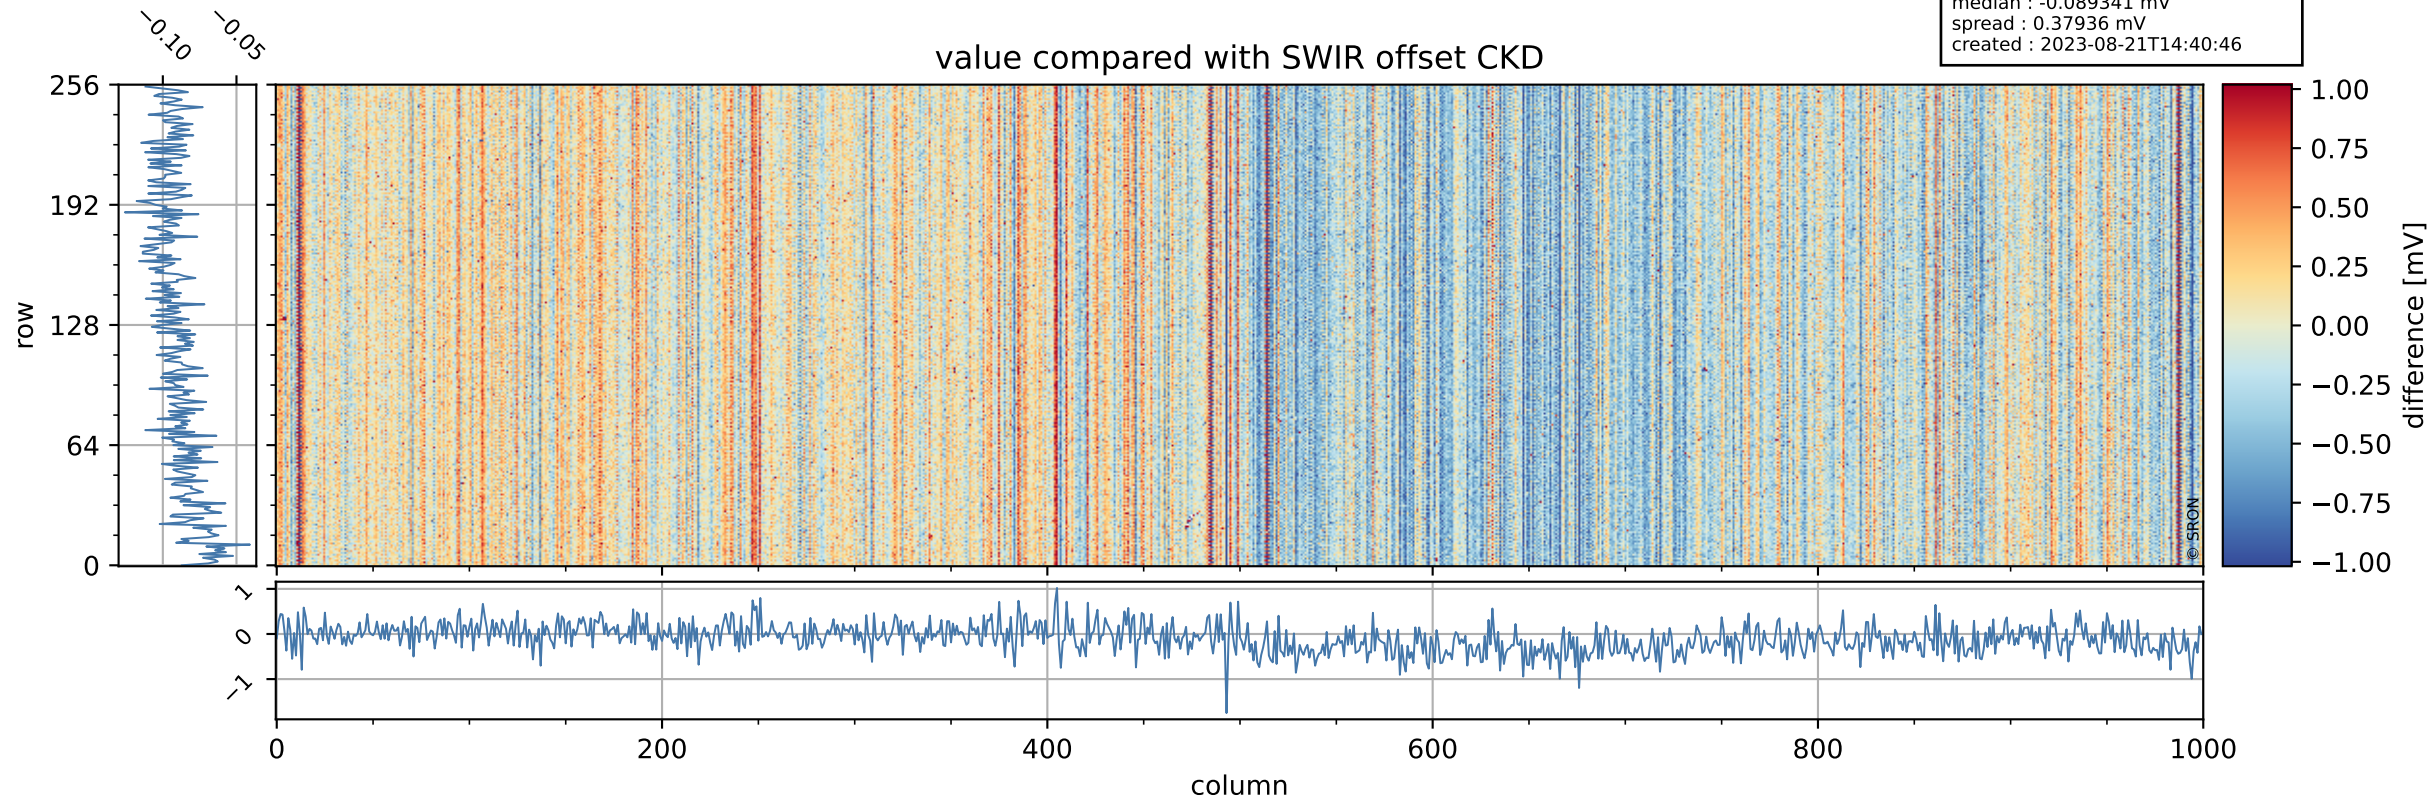

Tropomi SWIR offset (official)

orbits : 20 in [13162, 13207]
coverage : 2020-04-28 / 2020-05-01
median : 0.52593 V
spread : 0.035914 V
created : 2023-08-21T14:40:45

value detector map

Tropomi SWIR offset (official)

orbits : 20 in [13162, 13207]
coverage : 2020-04-28 / 2020-05-01
median : 30.833 μV
spread : 15.275 μV
created : 2023-08-21T14:40:45

Tropomi SWIR offset (official)

orbits : 20 in [13162, 13207]
coverage : 2020-04-28 / 2020-05-01
median : -0.089341 mV
spread : 0.37936 mV
created : 2023-08-21T14:40:46

value compared with SWIR offset CKD

Tropomi SWIR offset (official) ground-tracks of Sentinel-5P

orbits : 20 in [13162, 13207]
coverage : 2020-04-28 / 2020-05-01
created : 2023-08-21T14:40:46

Tropomi SWIR offset (official)

orbits : [2827, 13207]
coverage : 2018-04-30 / 2020-05-01
created : 2023-08-21T14:40:46

trend of detector median & temperatures