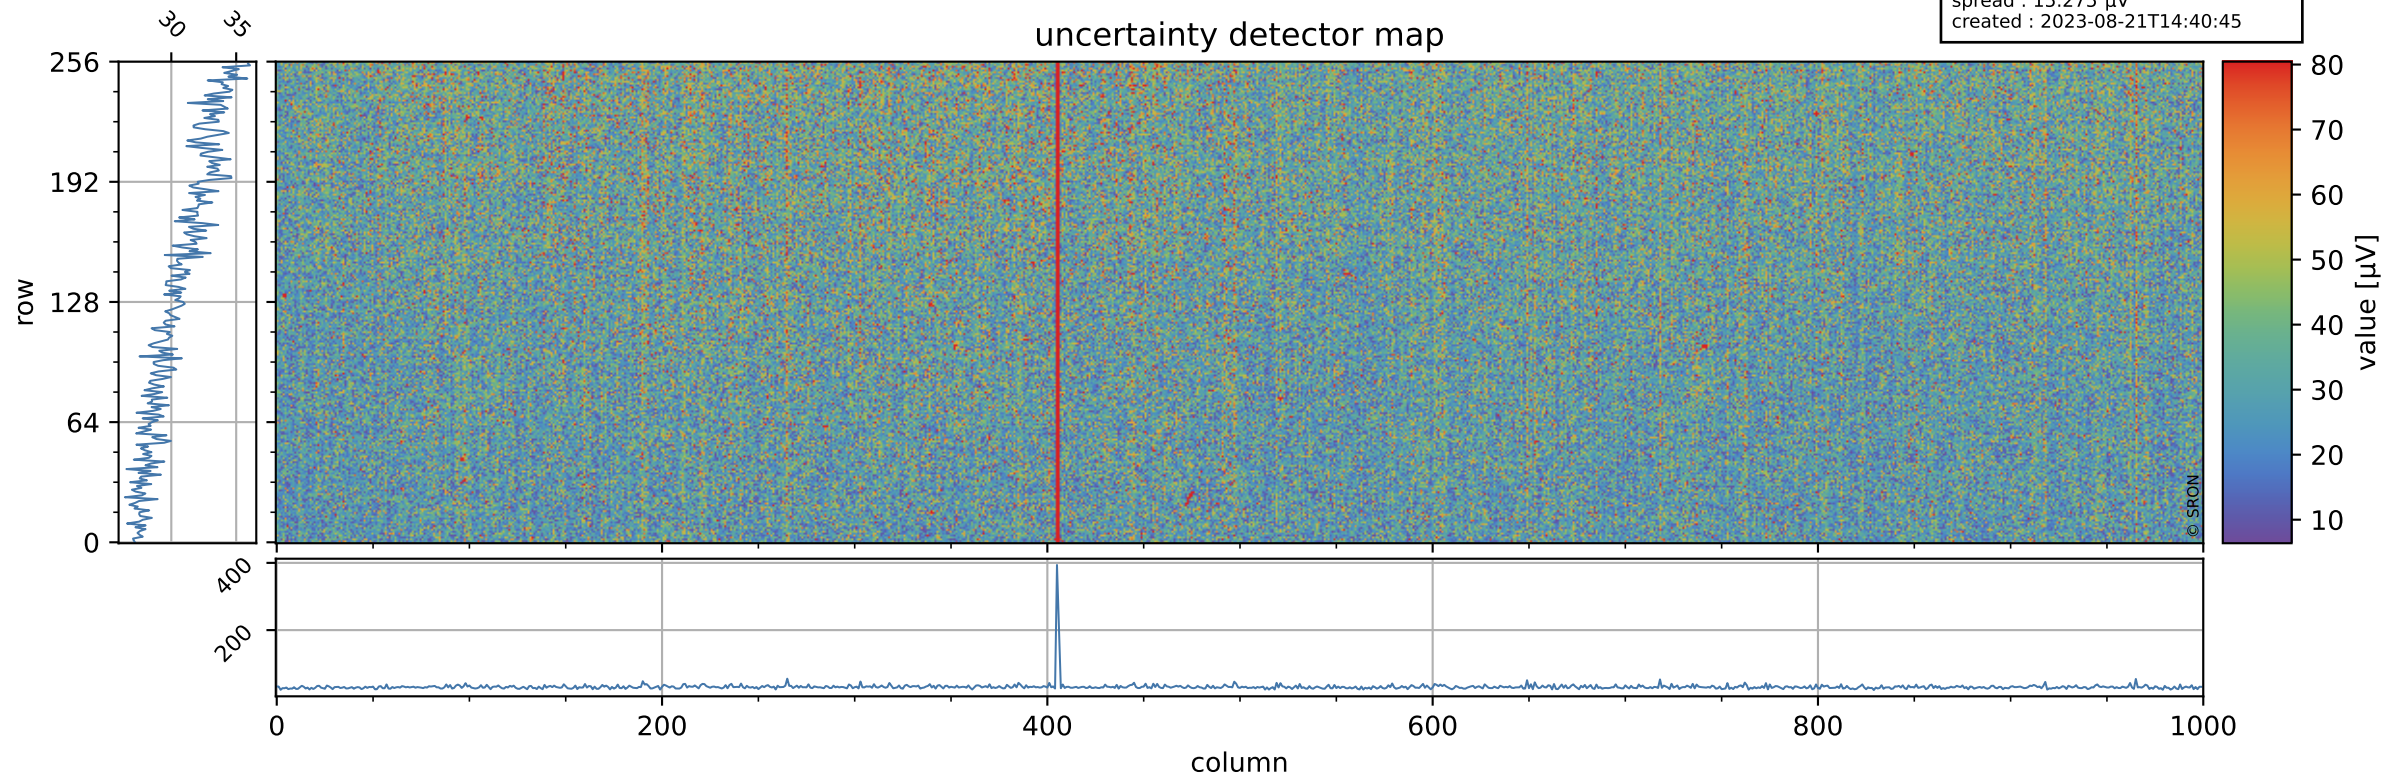

Tropomi SWIR offset (official)

orbits : 20 in [13162, 13207]
coverage : 2020-04-28 / 2020-05-01
median : 0.52593 V
spread : 0.035914 V
created : 2023-08-21T14:40:45

value detector map

Tropomi SWIR offset (official)

orbits : 20 in [13162, 13207]
coverage : 2020-04-28 / 2020-05-01
median : 30.833 μV
spread : 15.275 μV
created : 2023-08-21T14:40:45

Tropomi SWIR offset (official)

orbits : 20 in [13162, 13207]
coverage : 2020-04-28 / 2020-05-01
median : -0.089341 mV
spread : 0.37936 mV
created : 2023-08-21T14:40:46

value compared with SWIR offset CKD

Tropomi SWIR offset (official) ground-tracks of Sentinel-5P

orbits : 20 in [13162, 13207]
coverage : 2020-04-28 / 2020-05-01
created : 2023-08-21T14:40:46

Tropomi SWIR offset (official)

orbits : [2827, 13207]
coverage : 2018-04-30 / 2020-05-01
created : 2023-08-21T14:40:46

trend of detector median & temperatures