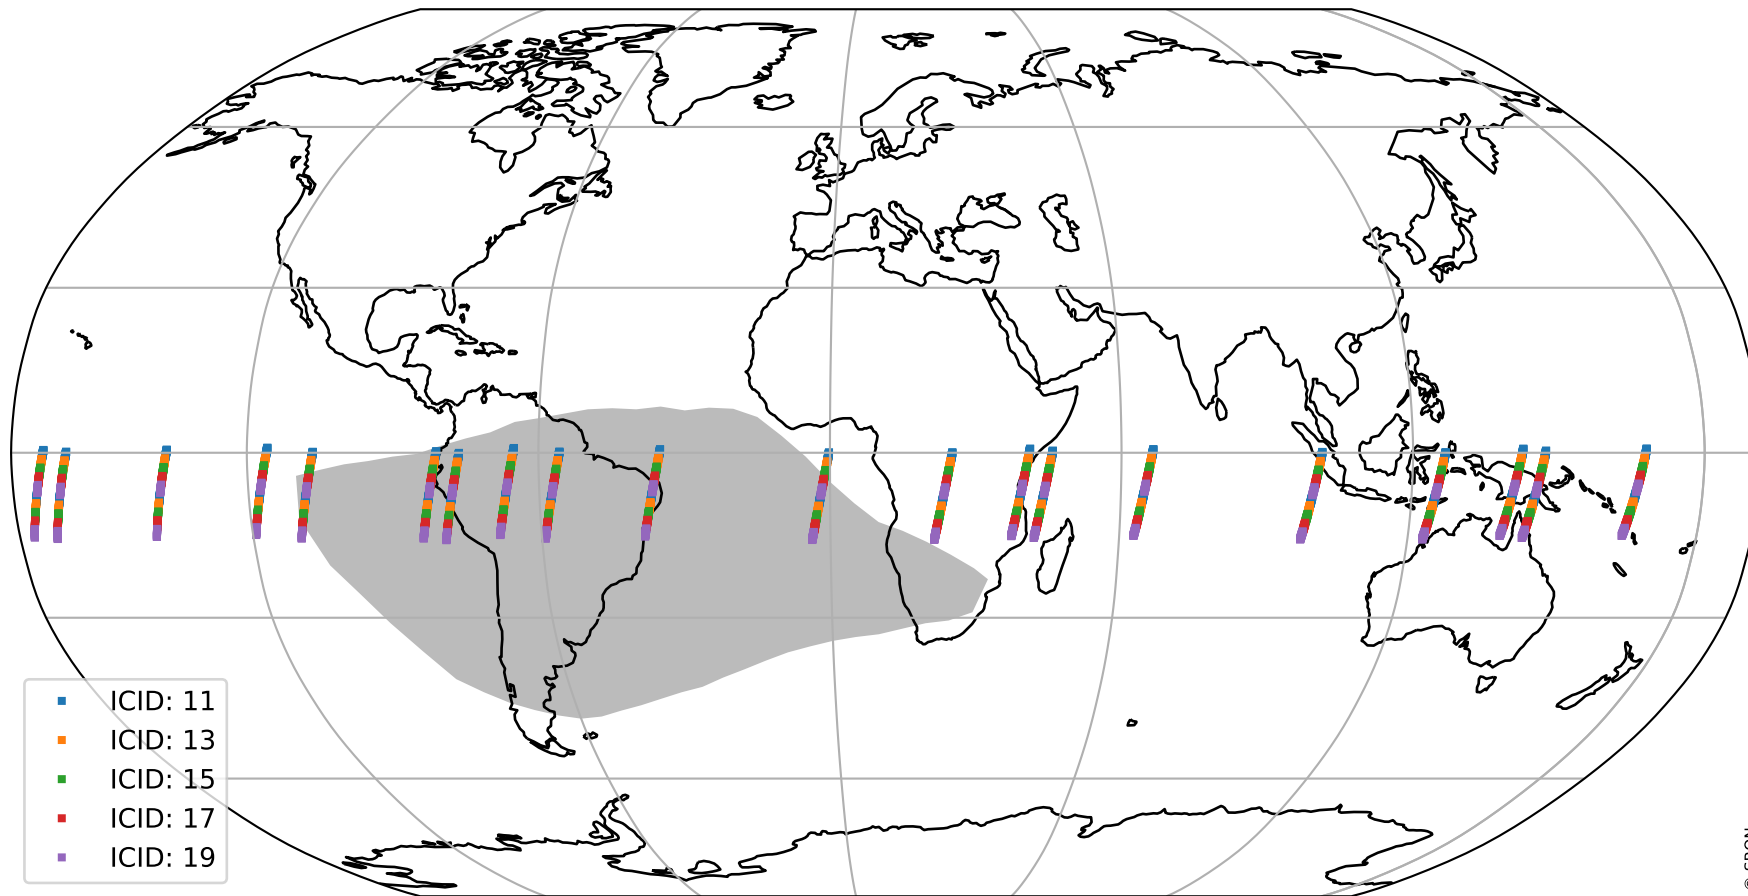

Tropomi SWIR offset (official)

orbits : 20 in [13162, 13207]
coverage : 2020-04-28 / 2020-05-01
median : 0.52593 V
spread : 0.035914 V
created : 2023-08-21T14:40:45

value detector map

Tropomi SWIR offset (official)

orbits : 20 in [13162, 13207]
coverage : 2020-04-28 / 2020-05-01
median : 30.833 μV
spread : 15.275 μV
created : 2023-08-21T14:40:45

Tropomi SWIR offset (official)

orbits : 20 in [13162, 13207]
coverage : 2020-04-28 / 2020-05-01
median : -0.089341 mV
spread : 0.37936 mV
created : 2023-08-21T14:40:46

value compared with SWIR offset CKD

Tropomi SWIR offset (official) ground-tracks of Sentinel-5P

orbits : 20 in [13162, 13207]
coverage : 2020-04-28 / 2020-05-01
created : 2023-08-21T14:40:46

Tropomi SWIR offset (official)

orbits : [2827, 13207]
coverage : 2018-04-30 / 2020-05-01
created : 2023-08-21T14:40:46

trend of detector median & temperatures