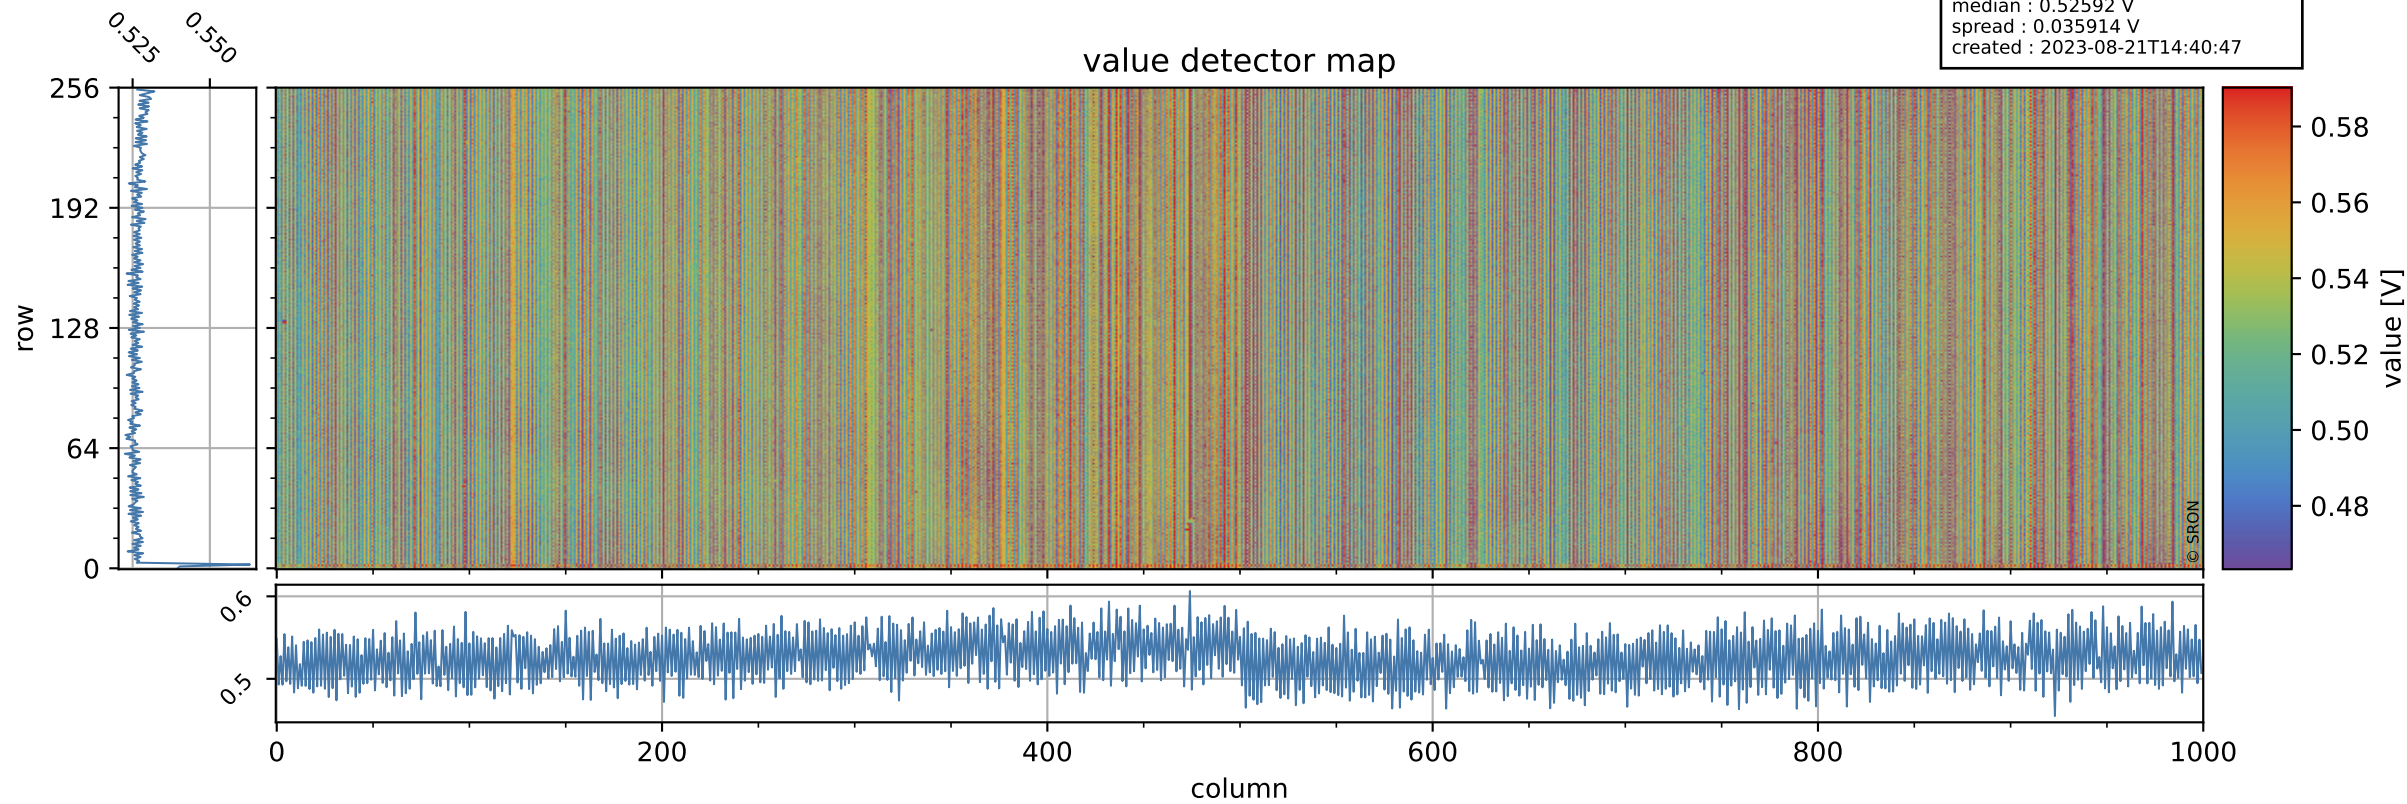

# Tropomi SWIR offset (official)

orbits : 19 in [13177, 13222]  
coverage : 2020-04-29 / 2020-05-02  
median : 0.52592 V  
spread : 0.035914 V  
created : 2023-08-21T14:40:47

## value detector map

# Tropomi SWIR offset (official)

orbits : 19 in [13177, 13222]  
coverage : 2020-04-29 / 2020-05-02  
median : 31.506  $\mu\text{V}$   
spread : 15.568  $\mu\text{V}$   
created : 2023-08-21T14:40:47

# Tropomi SWIR offset (official) ground-tracks of Sentinel-5P

orbits : 19 in [13177, 13222]  
coverage : 2020-04-29 / 2020-05-02  
created : 2023-08-21T14:40:48