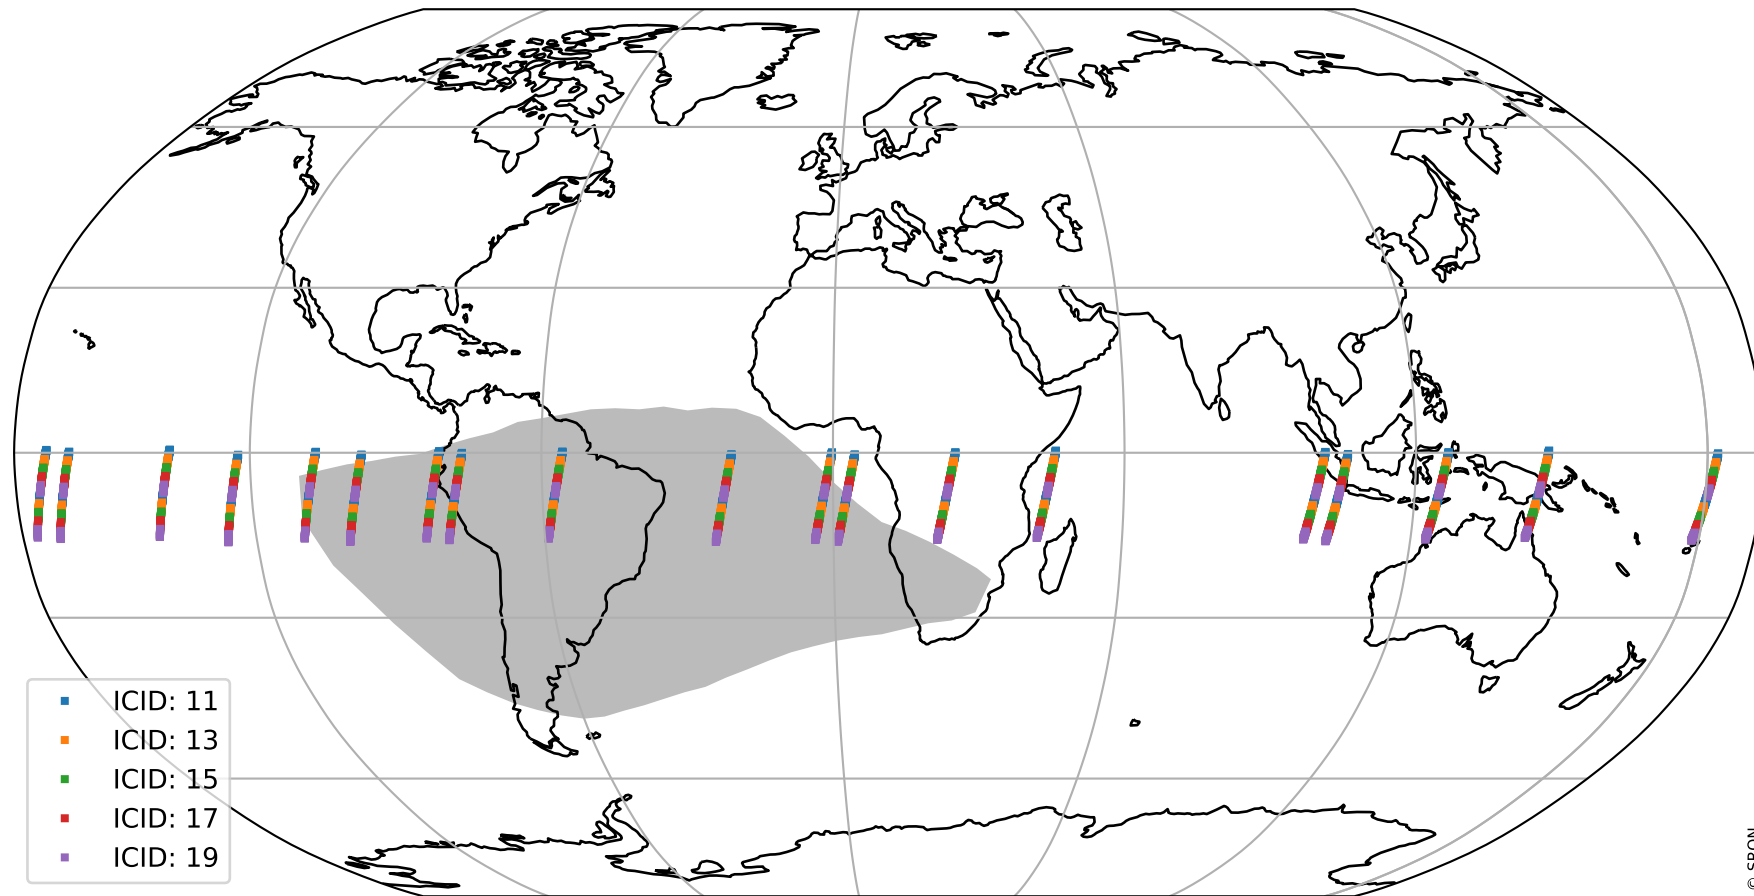

# Tropomi SWIR offset (official)

orbits : 19 in [13177, 13222]  
coverage : 2020-04-29 / 2020-05-02  
median : 31.506  $\mu\text{V}$   
spread : 15.568  $\mu\text{V}$   
created : 2023-08-21T14:40:47

# Tropomi SWIR offset (official)

orbits : 19 in [13177, 13222]  
coverage : 2020-04-29 / 2020-05-02  
median : -0.10208 mV  
spread : 0.382 mV  
created : 2023-08-21T14:40:48

value compared with SWIR offset CKD

# Tropomi SWIR offset (official) ground-tracks of Sentinel-5P

orbits : 19 in [13177, 13222]  
coverage : 2020-04-29 / 2020-05-02  
created : 2023-08-21T14:40:48

# Tropomi SWIR offset (official)

orbits : [2827, 13222]  
coverage : 2018-04-30 / 2020-05-02  
created : 2023-08-21T14:40:48