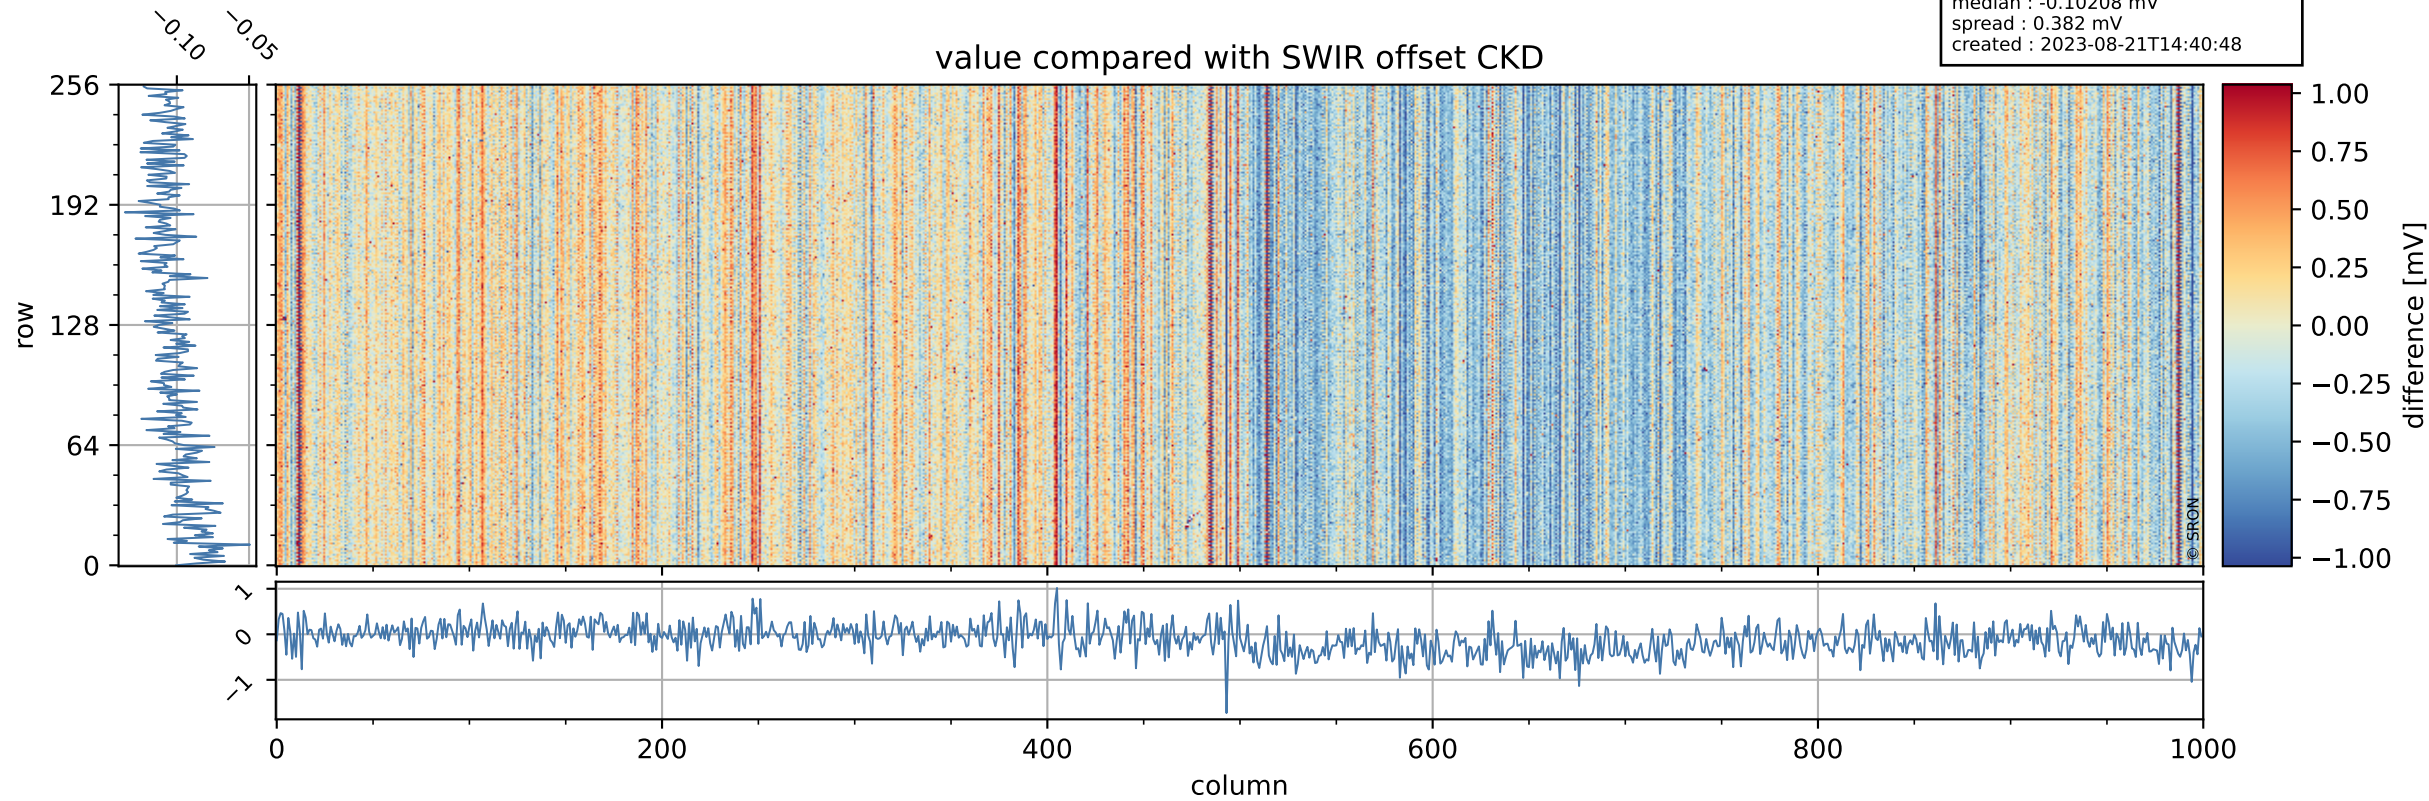

## value detector map

# Tropomi SWIR offset (official)

orbits : 19 in [13177, 13222]  
coverage : 2020-04-29 / 2020-05-02  
median : 31.506  $\mu\text{V}$   
spread : 15.568  $\mu\text{V}$   
created : 2023-08-21T14:40:47

# Tropomi SWIR offset (official)

orbits : 19 in [13177, 13222]  
coverage : 2020-04-29 / 2020-05-02  
median : -0.10208 mV  
spread : 0.382 mV  
created : 2023-08-21T14:40:48

value compared with SWIR offset CKD

# Tropomi SWIR offset (official) ground-tracks of Sentinel-5P

orbits : 19 in [13177, 13222]  
coverage : 2020-04-29 / 2020-05-02  
created : 2023-08-21T14:40:48