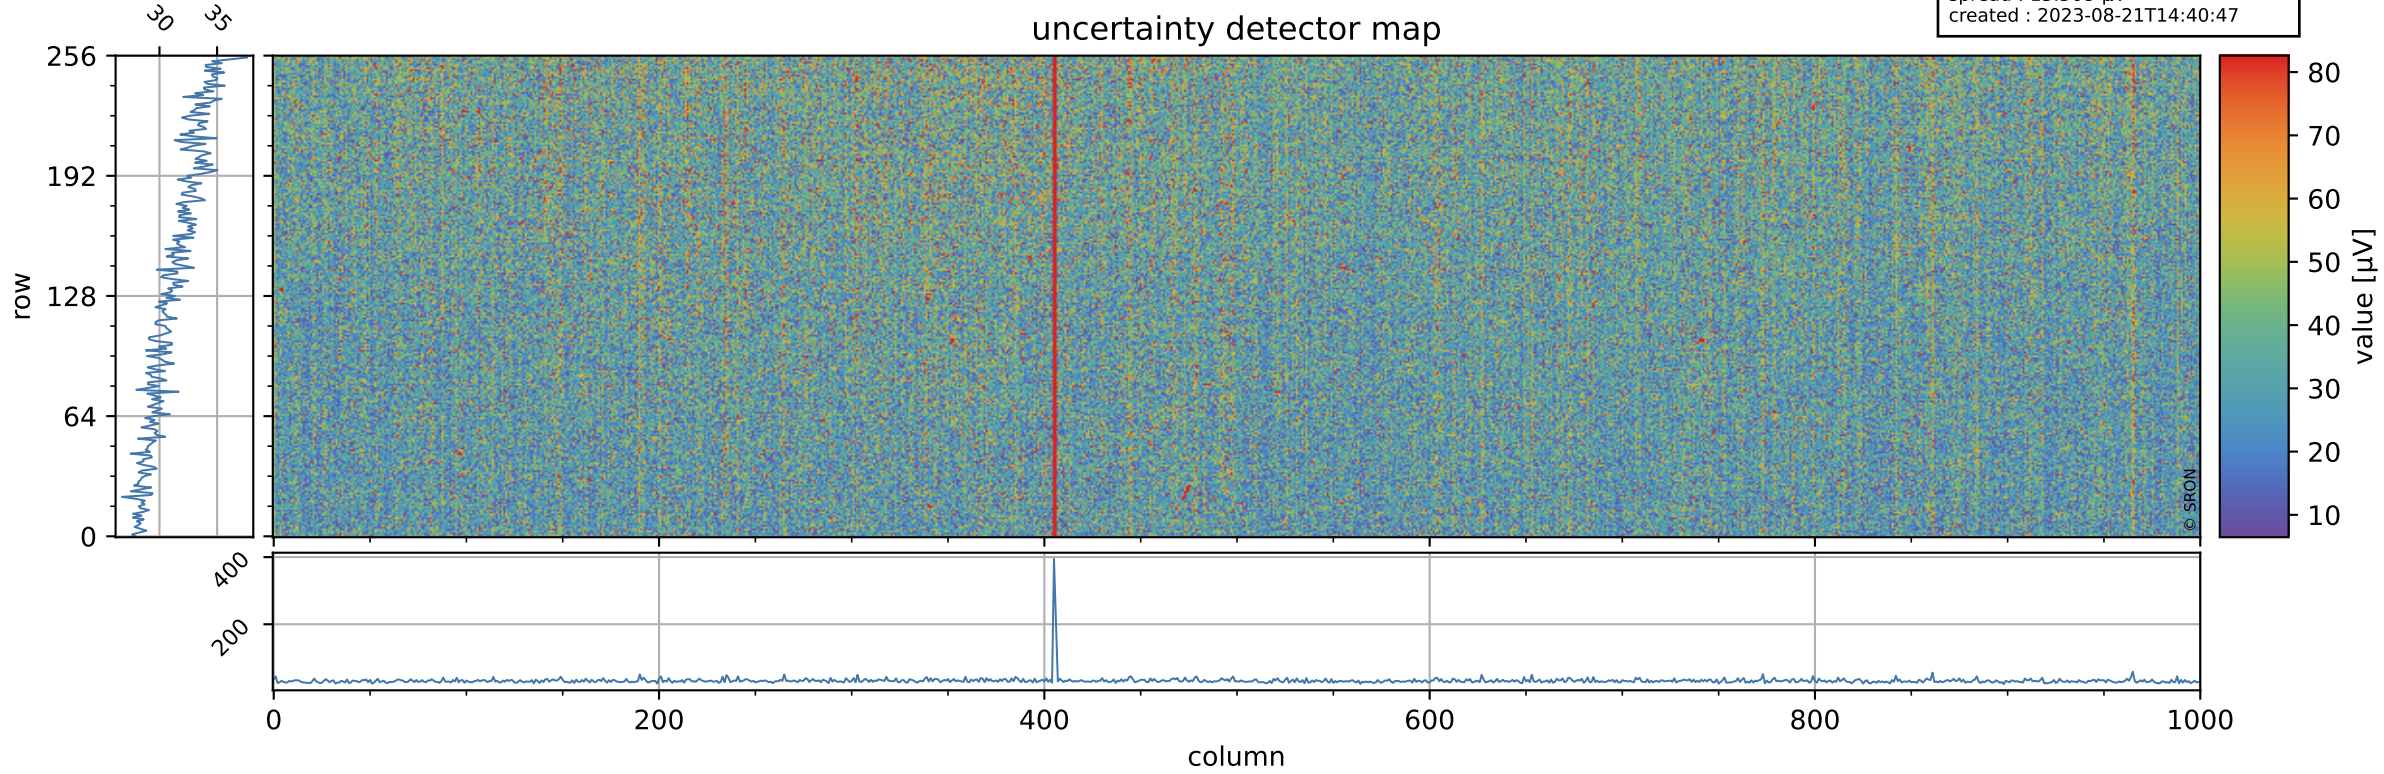

# Tropomi SWIR offset (official)

orbits : 19 in [13177, 13222]  
coverage : 2020-04-29 / 2020-05-02  
median : 0.52592 V  
spread : 0.035914 V  
created : 2023-08-21T14:40:47

## value detector map

# Tropomi SWIR offset (official)

orbits : 19 in [13177, 13222]  
coverage : 2020-04-29 / 2020-05-02  
median : 31.506  $\mu\text{V}$   
spread : 15.568  $\mu\text{V}$   
created : 2023-08-21T14:40:47

# Tropomi SWIR offset (official) ground-tracks of Sentinel-5P

orbits : 19 in [13177, 13222]  
coverage : 2020-04-29 / 2020-05-02  
created : 2023-08-21T14:40:48