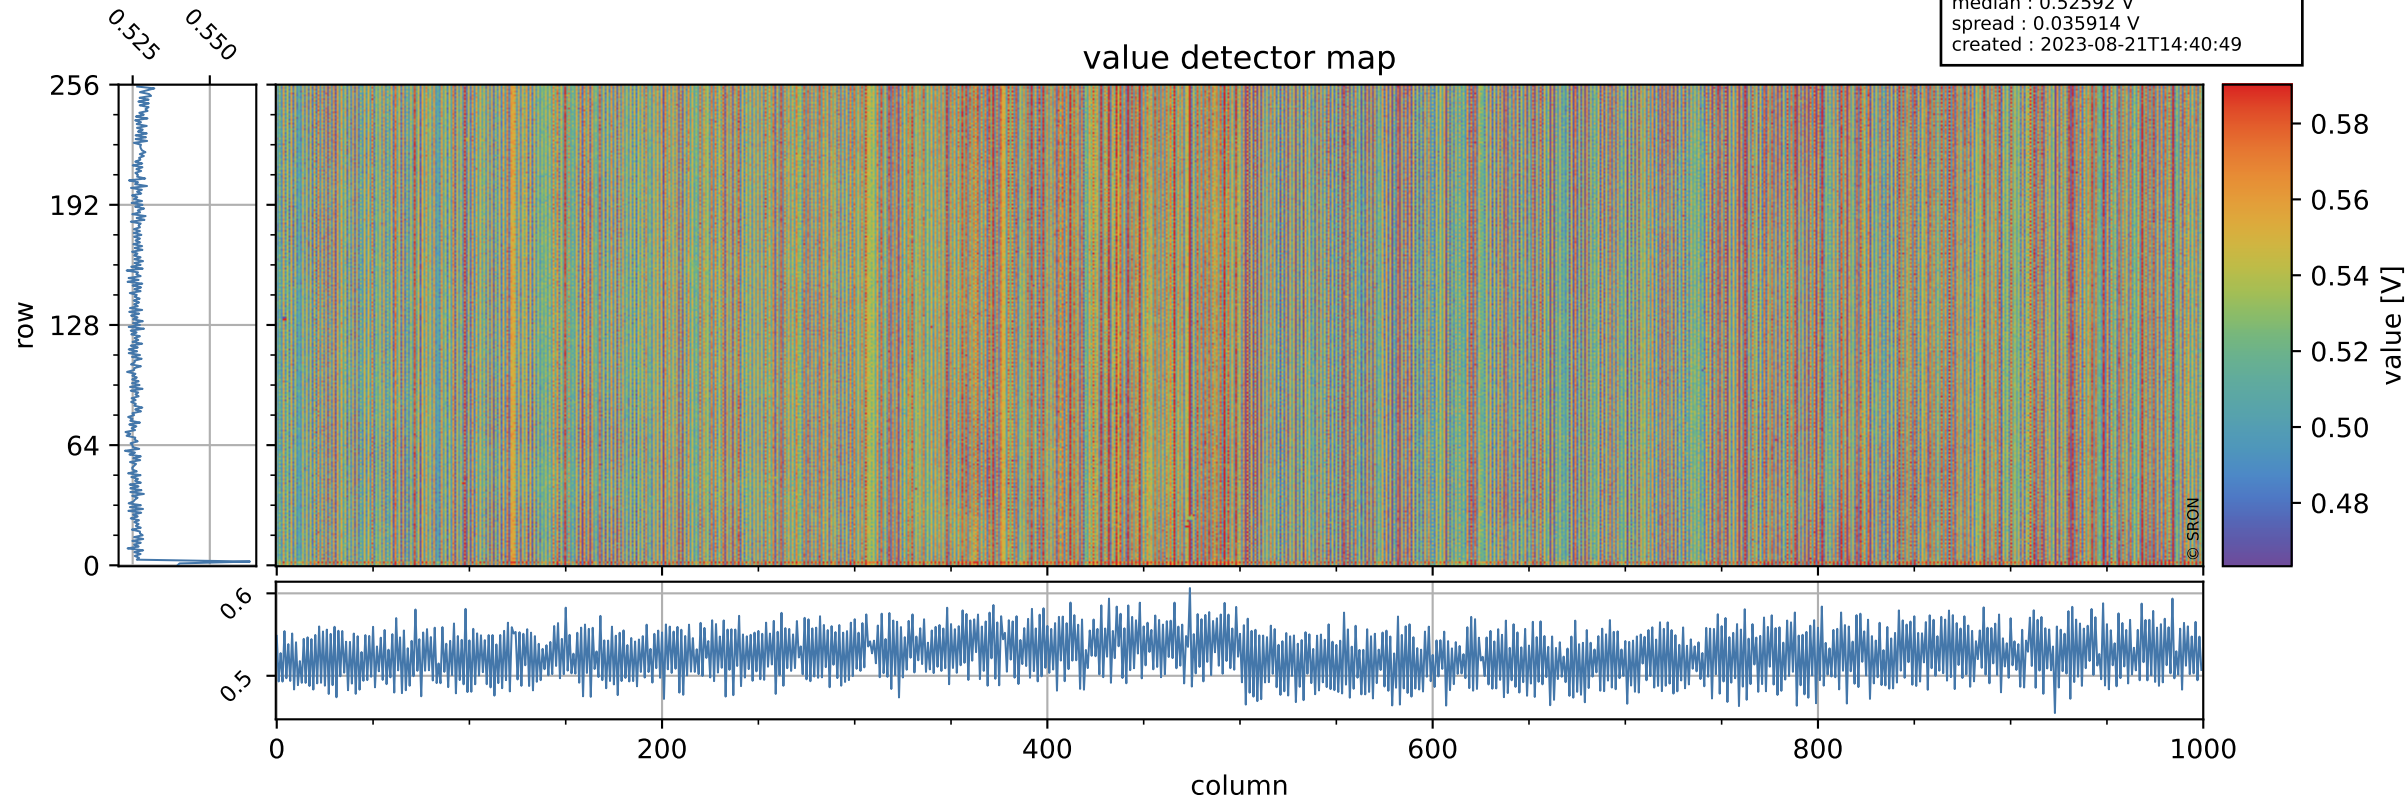

Tropomi SWIR offset (official)

orbits : 20 in [13192, 13237]
coverage : 2020-04-30 / 2020-05-03
median : 0.52592 V
spread : 0.035914 V
created : 2023-08-21T14:40:49

value detector map

Tropomi SWIR offset (official)

orbits : 20 in [13192, 13237]
coverage : 2020-04-30 / 2020-05-03
median : 31.437 μV
spread : 15.52 μV
created : 2023-08-21T14:40:49

Tropomi SWIR offset (official)

orbits : 20 in [13192, 13237]
coverage : 2020-04-30 / 2020-05-03
median : -0.10238 mV
spread : 0.37978 mV
created : 2023-08-21T14:40:50

value compared with SWIR offset CKD

Tropomi SWIR offset (official) ground-tracks of Sentinel-5P

orbits : 20 in [13192, 13237]
coverage : 2020-04-30 / 2020-05-03
created : 2023-08-21T14:40:50

Tropomi SWIR offset (official)

orbits : [2827, 13237]
coverage : 2018-04-30 / 2020-05-03
created : 2023-08-21T14:40:50

trend of detector median & temperatures