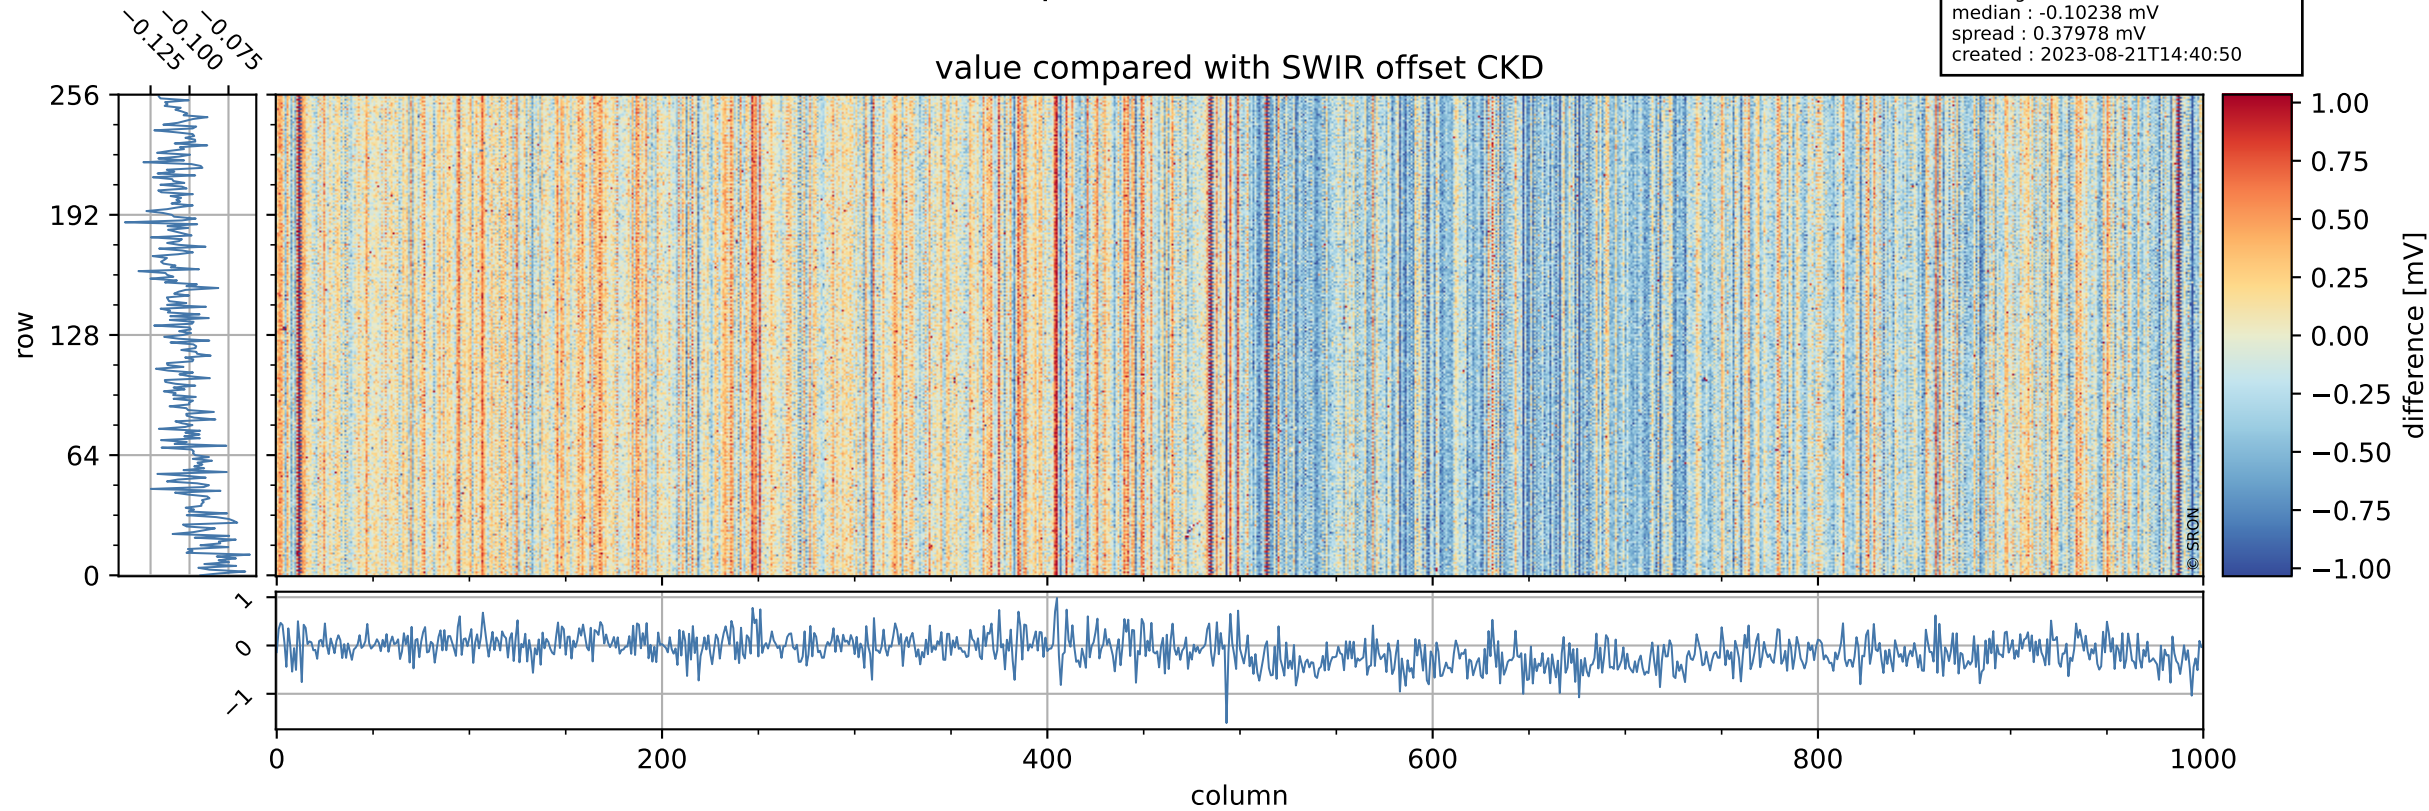

Tropomi SWIR offset (official)

orbits : 20 in [13192, 13237]
coverage : 2020-04-30 / 2020-05-03
median : 0.52592 V
spread : 0.035914 V
created : 2023-08-21T14:40:49

value detector map

Tropomi SWIR offset (official)

orbits : 20 in [13192, 13237]
coverage : 2020-04-30 / 2020-05-03
median : 31.437 μV
spread : 15.52 μV
created : 2023-08-21T14:40:49

Tropomi SWIR offset (official)

orbits : 20 in [13192, 13237]
coverage : 2020-04-30 / 2020-05-03
median : -0.10238 mV
spread : 0.37978 mV
created : 2023-08-21T14:40:50

value compared with SWIR offset CKD

Tropomi SWIR offset (official) ground-tracks of Sentinel-5P

orbits : 20 in [13192, 13237]
coverage : 2020-04-30 / 2020-05-03
created : 2023-08-21T14:40:50

Tropomi SWIR offset (official)

orbits : [2827, 13237]
coverage : 2018-04-30 / 2020-05-03
created : 2023-08-21T14:40:50

trend of detector median & temperatures