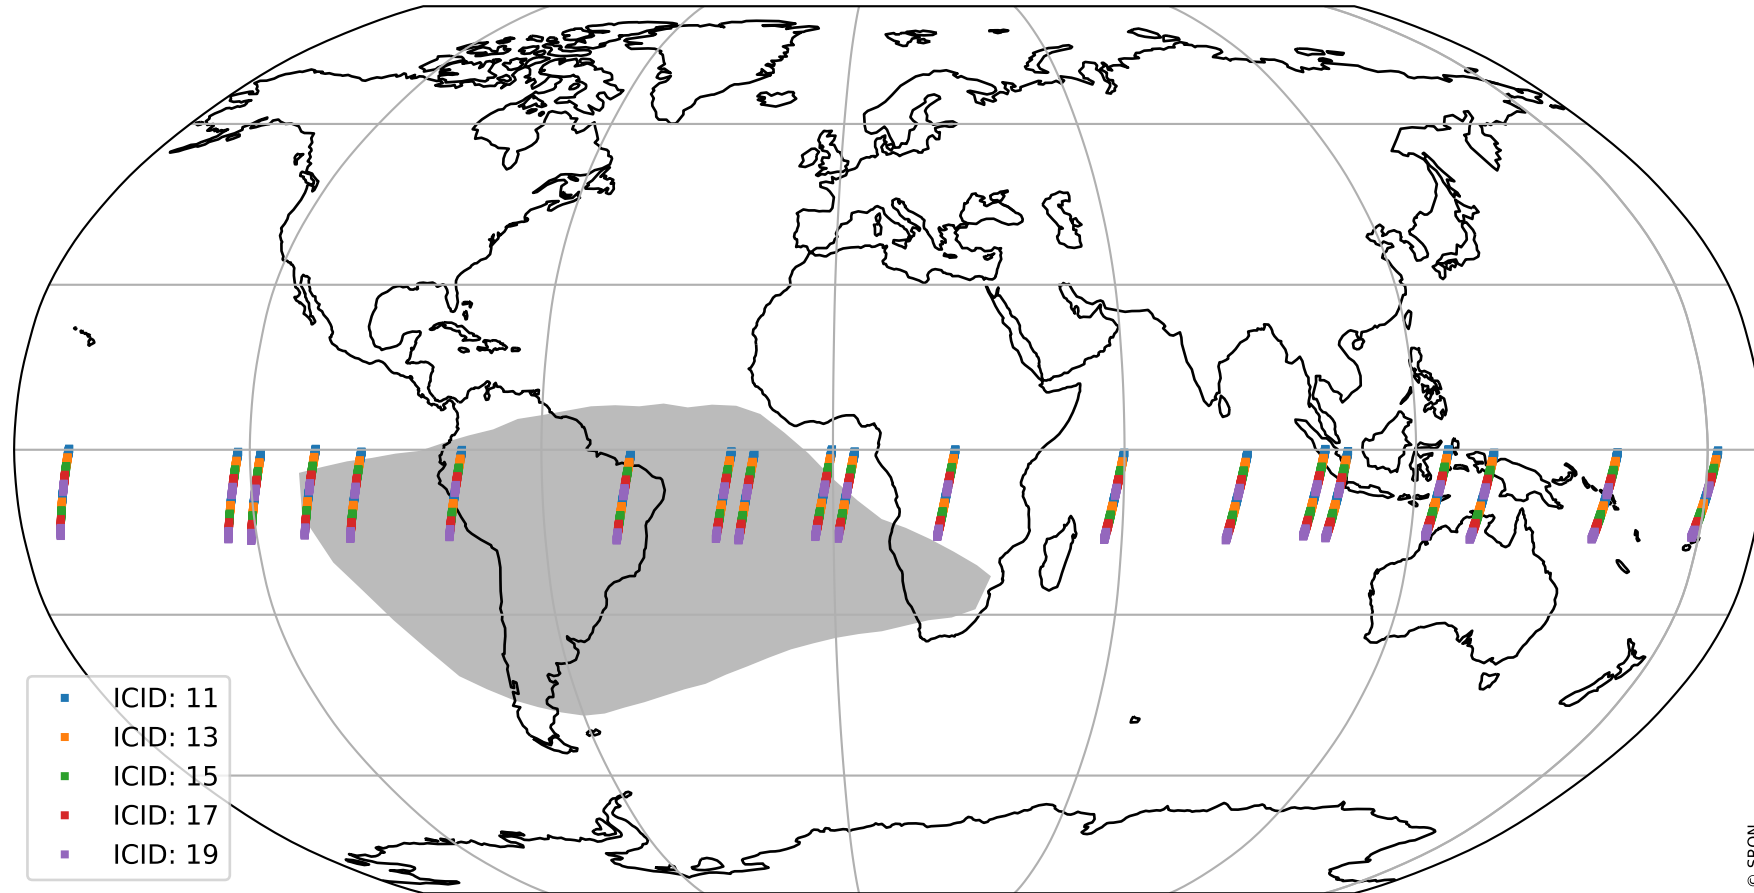

Tropomi SWIR offset (official)

orbits : 20 in [13192, 13237]
coverage : 2020-04-30 / 2020-05-03
median : 0.52592 V
spread : 0.035914 V
created : 2023-08-21T14:40:49

value detector map

Tropomi SWIR offset (official)

orbits : 20 in [13192, 13237]
coverage : 2020-04-30 / 2020-05-03
median : 31.437 μV
spread : 15.52 μV
created : 2023-08-21T14:40:49

Tropomi SWIR offset (official)

orbits : 20 in [13192, 13237]
coverage : 2020-04-30 / 2020-05-03
median : -0.10238 mV
spread : 0.37978 mV
created : 2023-08-21T14:40:50

value compared with SWIR offset CKD

Tropomi SWIR offset (official) ground-tracks of Sentinel-5P

orbits : 20 in [13192, 13237]
coverage : 2020-04-30 / 2020-05-03
created : 2023-08-21T14:40:50

Tropomi SWIR offset (official)

orbits : [2827, 13237]
coverage : 2018-04-30 / 2020-05-03
created : 2023-08-21T14:40:50

trend of detector median & temperatures