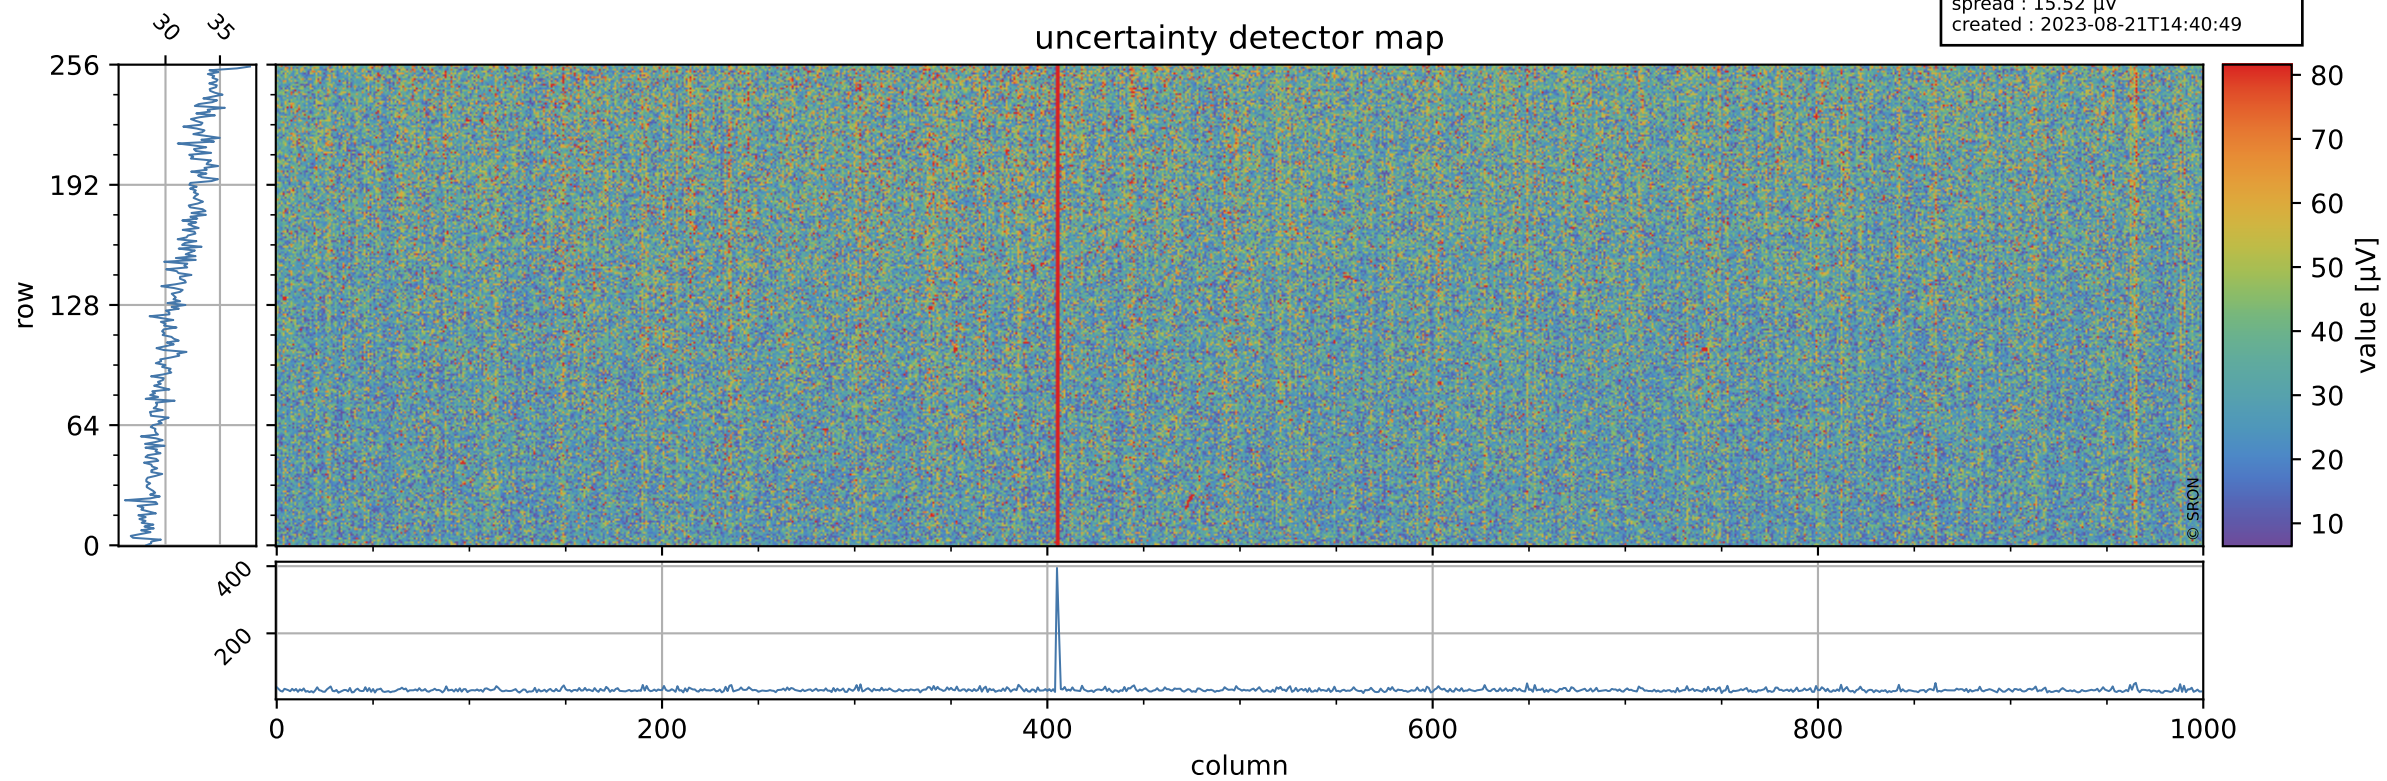

Tropomi SWIR offset (official)

orbits : 20 in [13192, 13237]
coverage : 2020-04-30 / 2020-05-03
median : 0.52592 V
spread : 0.035914 V
created : 2023-08-21T14:40:49

value detector map

Tropomi SWIR offset (official)

orbits : 20 in [13192, 13237]
coverage : 2020-04-30 / 2020-05-03
median : 31.437 μV
spread : 15.52 μV
created : 2023-08-21T14:40:49

Tropomi SWIR offset (official)

orbits : 20 in [13192, 13237]
coverage : 2020-04-30 / 2020-05-03
median : -0.10238 mV
spread : 0.37978 mV
created : 2023-08-21T14:40:50

value compared with SWIR offset CKD

Tropomi SWIR offset (official) ground-tracks of Sentinel-5P

orbits : 20 in [13192, 13237]
coverage : 2020-04-30 / 2020-05-03
created : 2023-08-21T14:40:50

Tropomi SWIR offset (official)

orbits : [2827, 13237]
coverage : 2018-04-30 / 2020-05-03
created : 2023-08-21T14:40:50

trend of detector median & temperatures