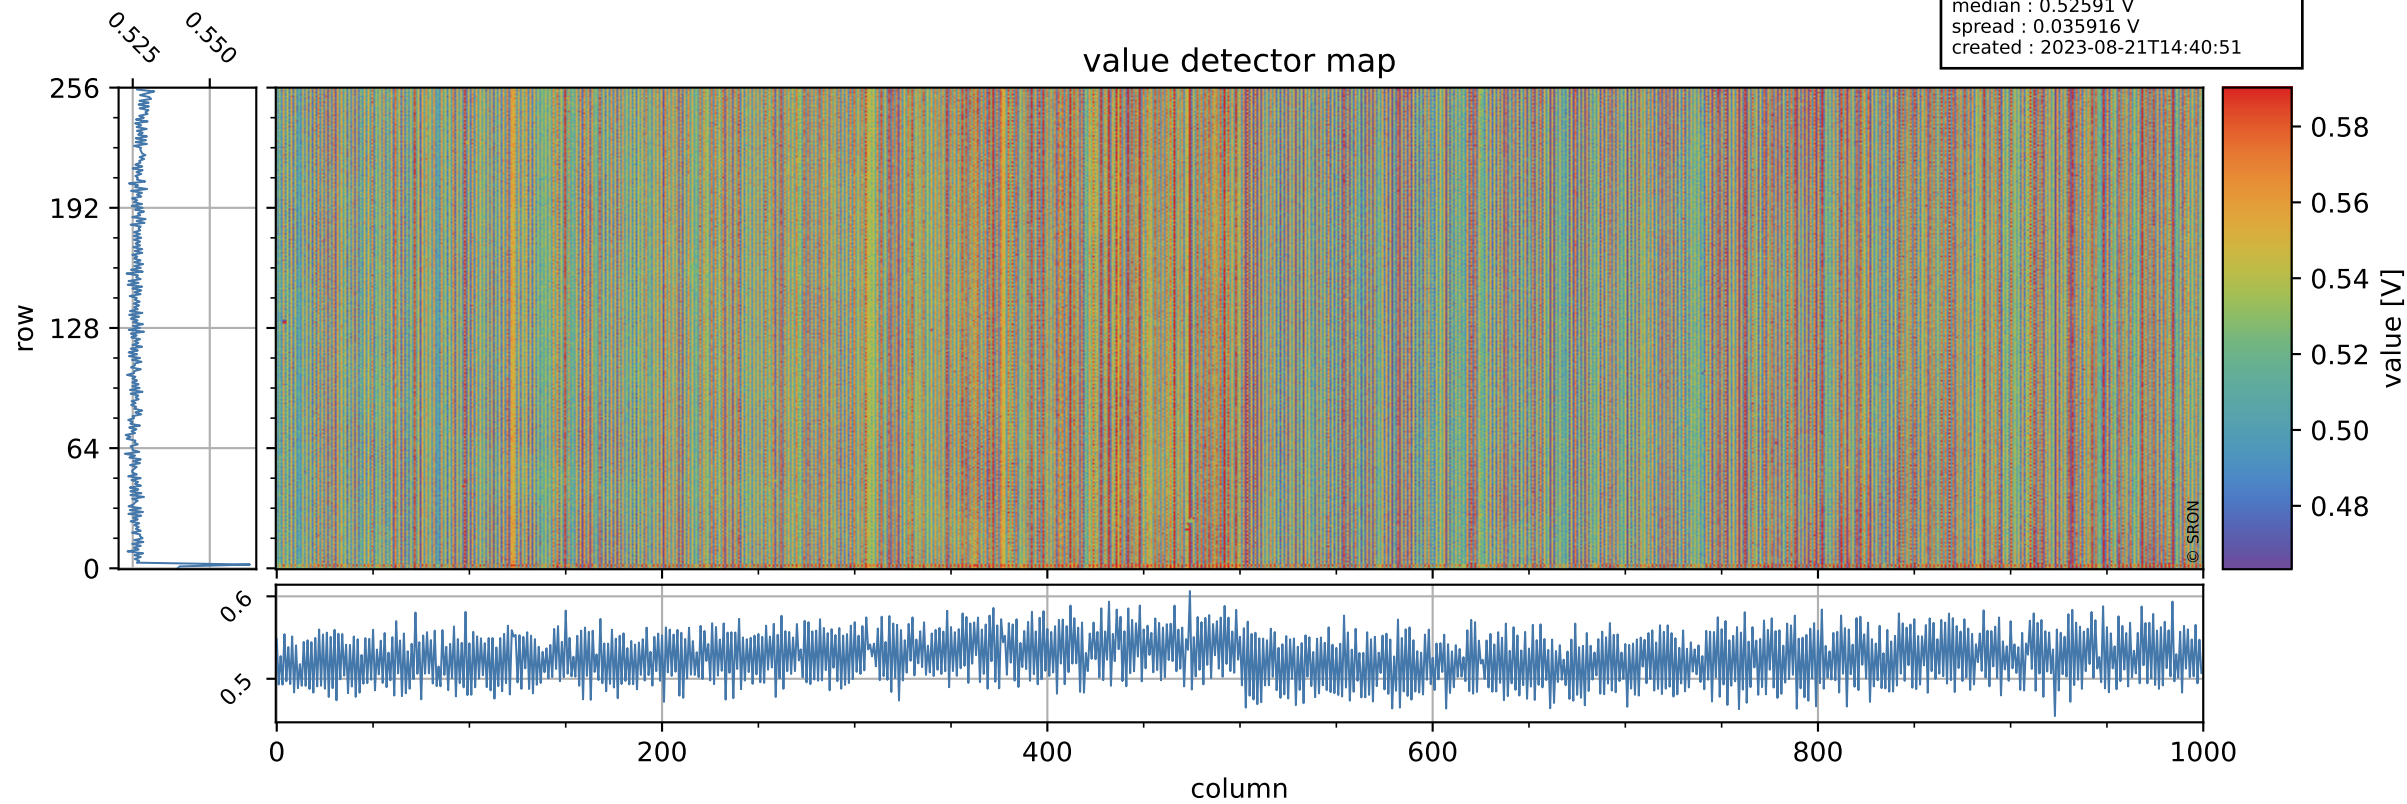

Tropomi SWIR offset (official)

orbits : 19 in [13207, 13252]
coverage : 2020-05-01 / 2020-05-04
median : 0.52591 V
spread : 0.035916 V
created : 2023-08-21T14:40:51

value detector map

Tropomi SWIR offset (official)

orbits : 19 in [13207, 13252]
coverage : 2020-05-01 / 2020-05-04
median : 31.955 μV
spread : 15.682 μV
created : 2023-08-21T14:40:51

Tropomi SWIR offset (official)

value compared with SWIR offset CKD

orbits : 19 in [13207, 13252]
coverage : 2020-05-01 / 2020-05-04
median : -0.11284 mV
spread : 0.38066 mV
created : 2023-08-21T14:40:52

Tropomi SWIR offset (official) ground-tracks of Sentinel-5P

orbits : 19 in [13207, 13252]
coverage : 2020-05-01 / 2020-05-04
created : 2023-08-21T14:40:52

Tropomi SWIR offset (official)

orbits : [2827, 13252]
coverage : 2018-04-30 / 2020-05-04
created : 2023-08-21T14:40:52

trend of detector median & temperatures