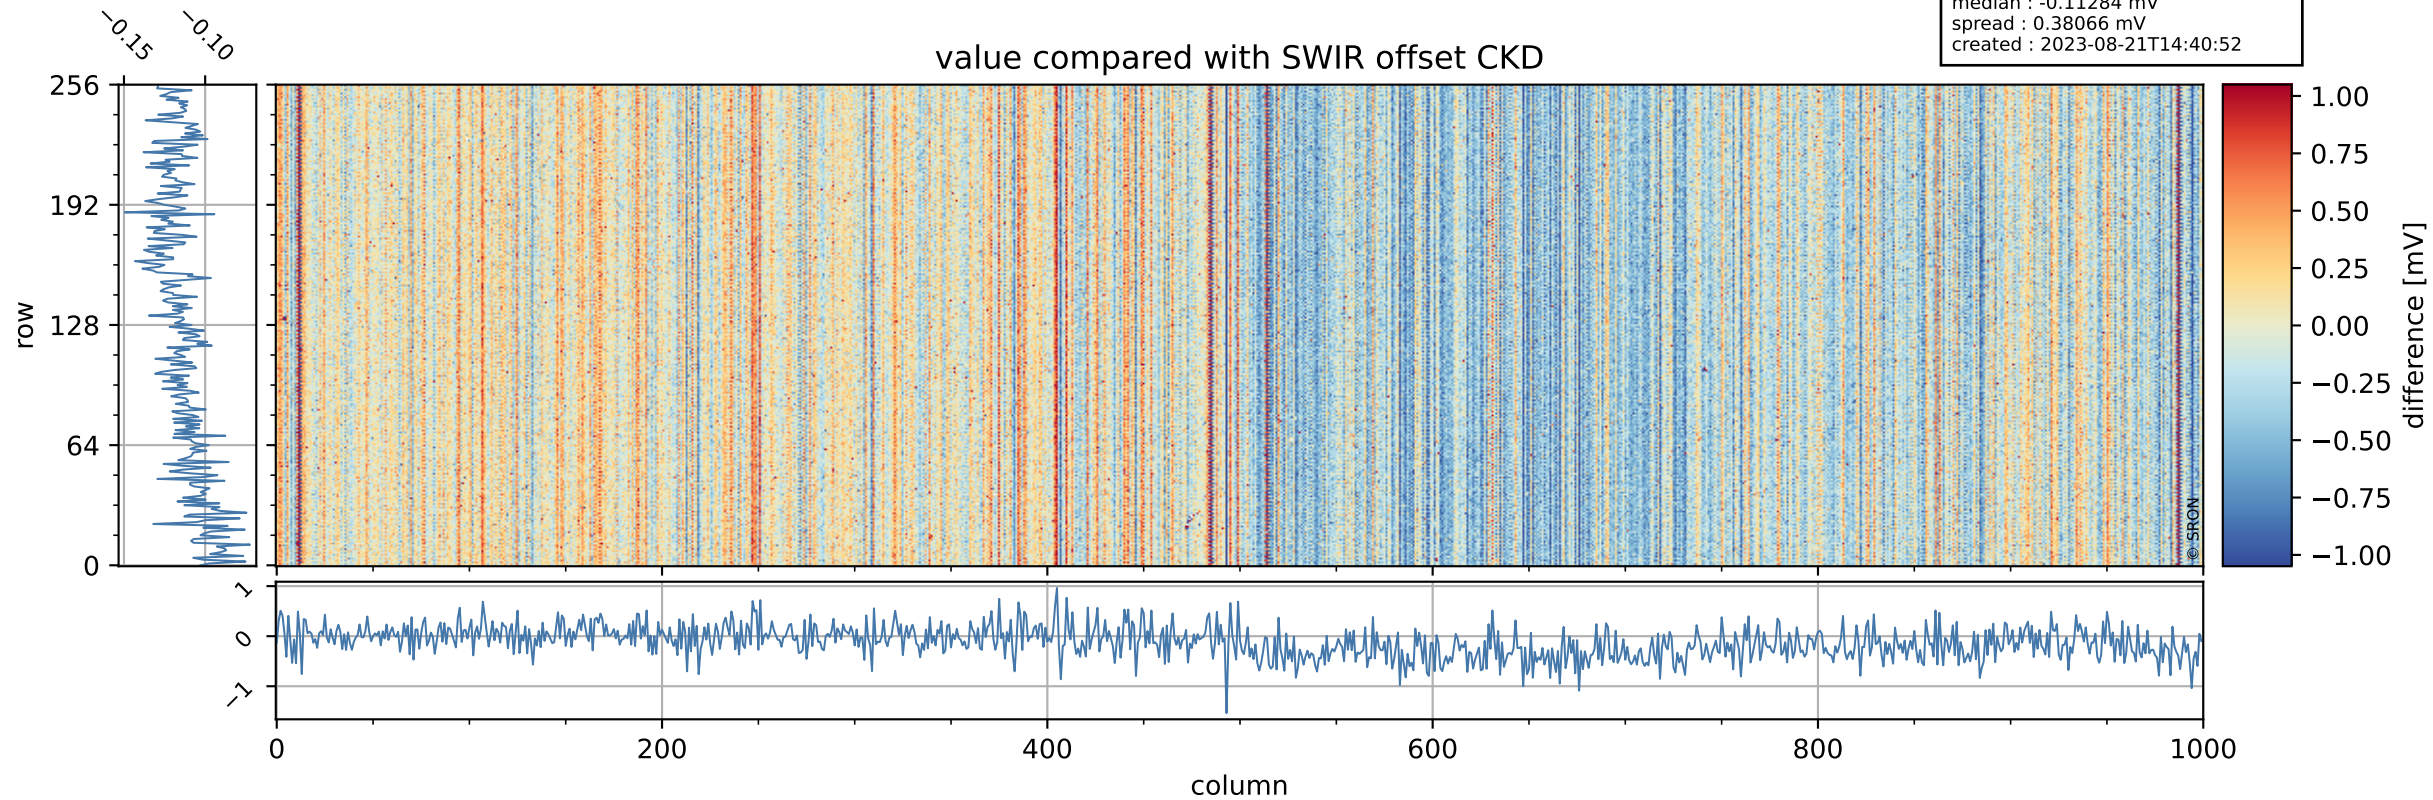

Tropomi SWIR offset (official)

orbits : 19 in [13207, 13252]
coverage : 2020-05-01 / 2020-05-04
median : 0.52591 V
spread : 0.035916 V
created : 2023-08-21T14:40:51

value detector map

Tropomi SWIR offset (official)

orbits : 19 in [13207, 13252]
coverage : 2020-05-01 / 2020-05-04
median : 31.955 μV
spread : 15.682 μV
created : 2023-08-21T14:40:51

Tropomi SWIR offset (official)

value compared with SWIR offset CKD

orbits : 19 in [13207, 13252]
coverage : 2020-05-01 / 2020-05-04
median : -0.11284 mV
spread : 0.38066 mV
created : 2023-08-21T14:40:52

Tropomi SWIR offset (official) ground-tracks of Sentinel-5P

orbits : 19 in [13207, 13252]
coverage : 2020-05-01 / 2020-05-04
created : 2023-08-21T14:40:52

Tropomi SWIR offset (official)

orbits : [2827, 13252]
coverage : 2018-04-30 / 2020-05-04
created : 2023-08-21T14:40:52

trend of detector median & temperatures