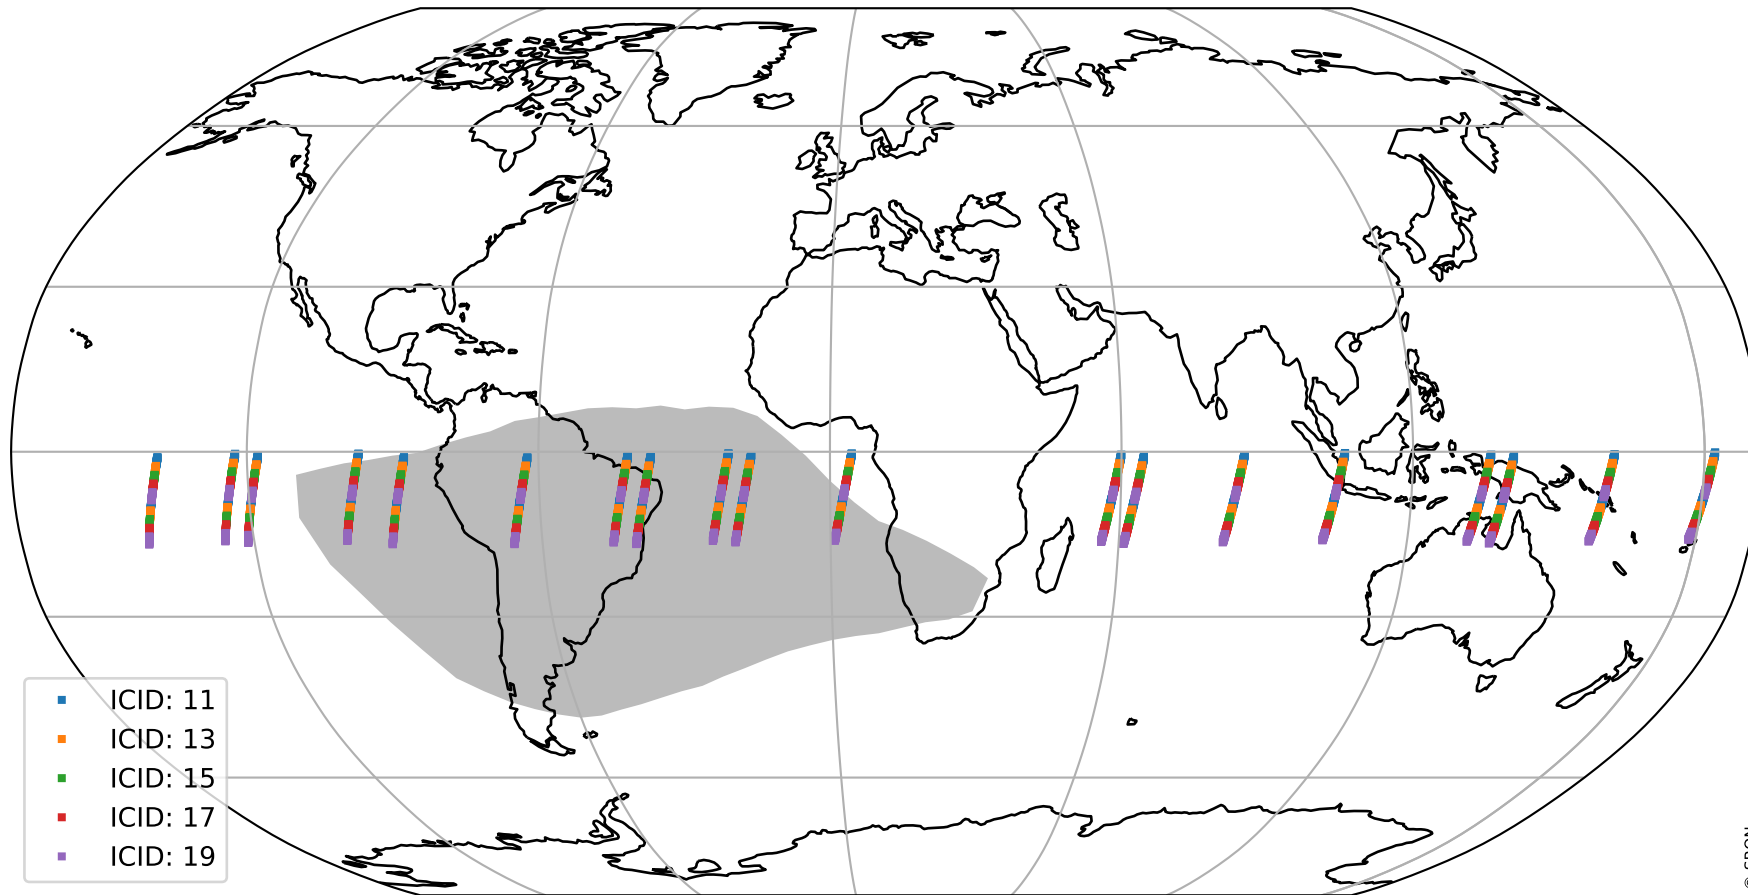

Tropomi SWIR offset (official)

orbits : 19 in [13207, 13252]
coverage : 2020-05-01 / 2020-05-04
median : 0.52591 V
spread : 0.035916 V
created : 2023-08-21T14:40:51

value detector map

Tropomi SWIR offset (official)

orbits : 19 in [13207, 13252]
coverage : 2020-05-01 / 2020-05-04
median : 31.955 μV
spread : 15.682 μV
created : 2023-08-21T14:40:51

Tropomi SWIR offset (official)

value compared with SWIR offset CKD

orbits : 19 in [13207, 13252]
coverage : 2020-05-01 / 2020-05-04
median : -0.11284 mV
spread : 0.38066 mV
created : 2023-08-21T14:40:52

Tropomi SWIR offset (official) ground-tracks of Sentinel-5P

orbits : 19 in [13207, 13252]
coverage : 2020-05-01 / 2020-05-04
created : 2023-08-21T14:40:52

Tropomi SWIR offset (official)

orbits : [2827, 13252]
coverage : 2018-04-30 / 2020-05-04
created : 2023-08-21T14:40:52

trend of detector median & temperatures