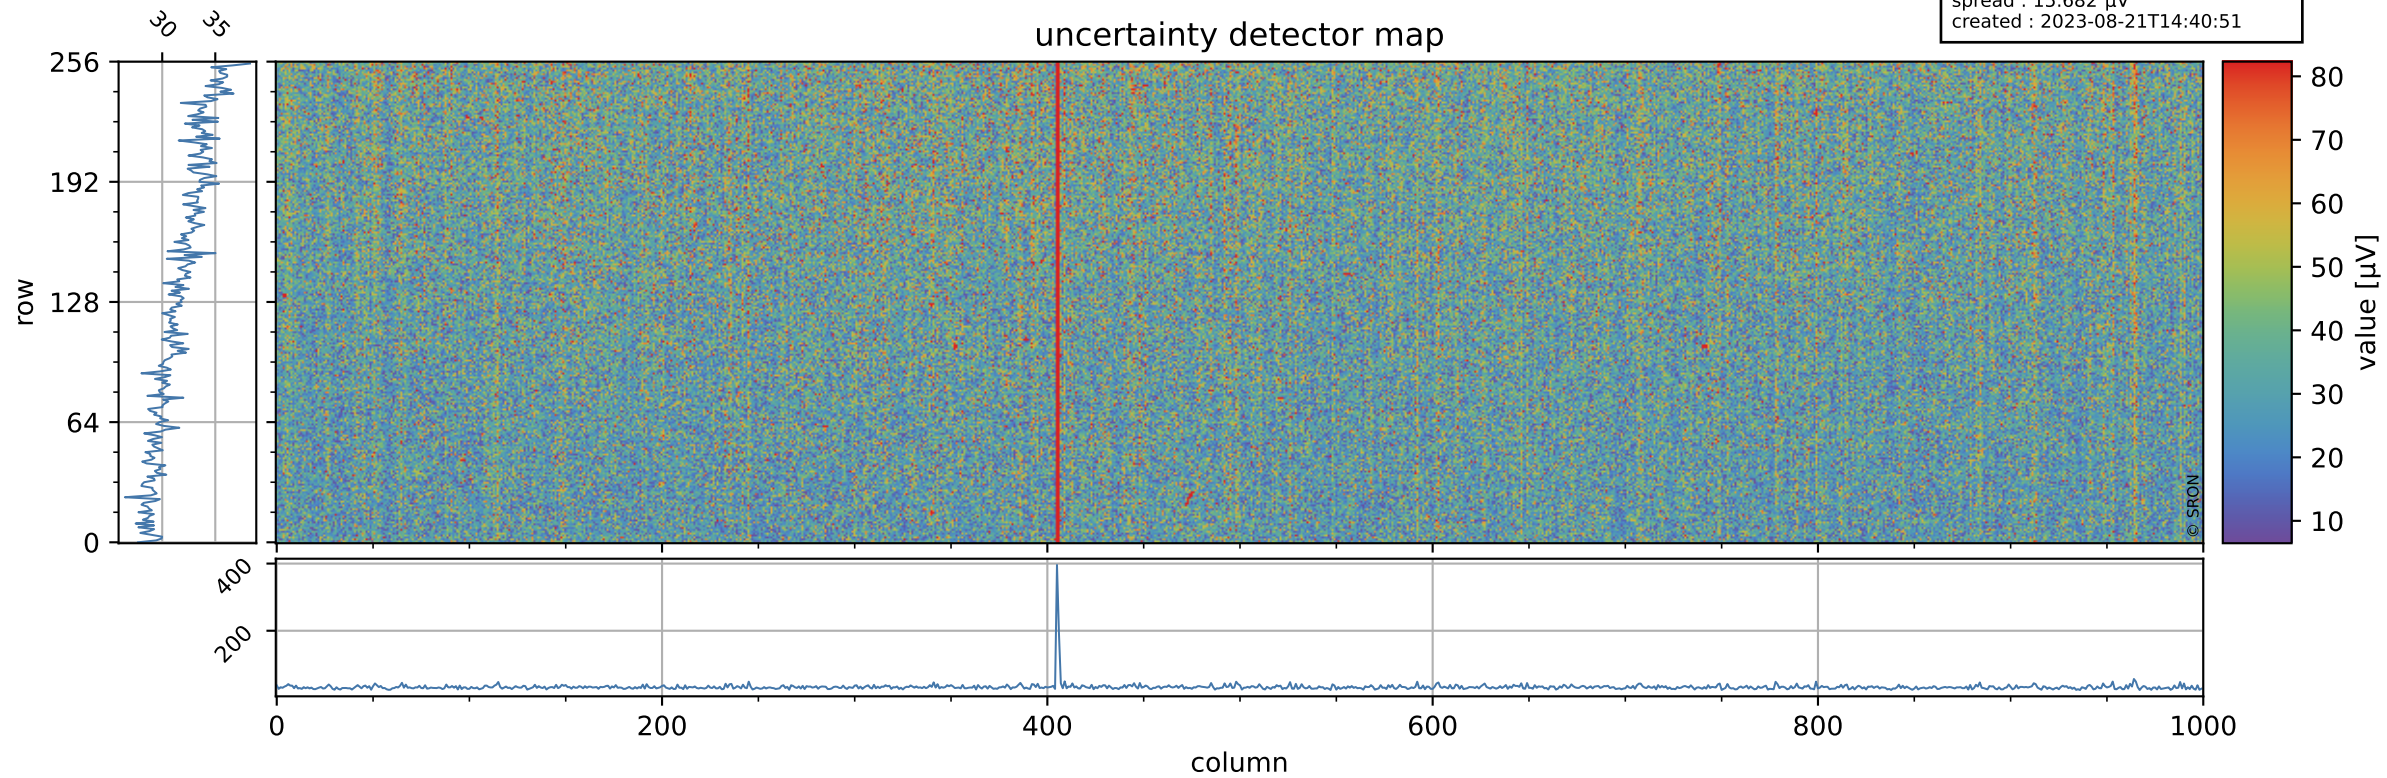

Tropomi SWIR offset (official)

orbits : 19 in [13207, 13252]
coverage : 2020-05-01 / 2020-05-04
median : 0.52591 V
spread : 0.035916 V
created : 2023-08-21T14:40:51

value detector map

Tropomi SWIR offset (official)

orbits : 19 in [13207, 13252]
coverage : 2020-05-01 / 2020-05-04
median : 31.955 μV
spread : 15.682 μV
created : 2023-08-21T14:40:51

Tropomi SWIR offset (official)

value compared with SWIR offset CKD

orbits : 19 in [13207, 13252]
coverage : 2020-05-01 / 2020-05-04
median : -0.11284 mV
spread : 0.38066 mV
created : 2023-08-21T14:40:52

Tropomi SWIR offset (official) ground-tracks of Sentinel-5P

orbits : 19 in [13207, 13252]
coverage : 2020-05-01 / 2020-05-04
created : 2023-08-21T14:40:52

Tropomi SWIR offset (official)

orbits : [2827, 13252]
coverage : 2018-04-30 / 2020-05-04
created : 2023-08-21T14:40:52

trend of detector median & temperatures