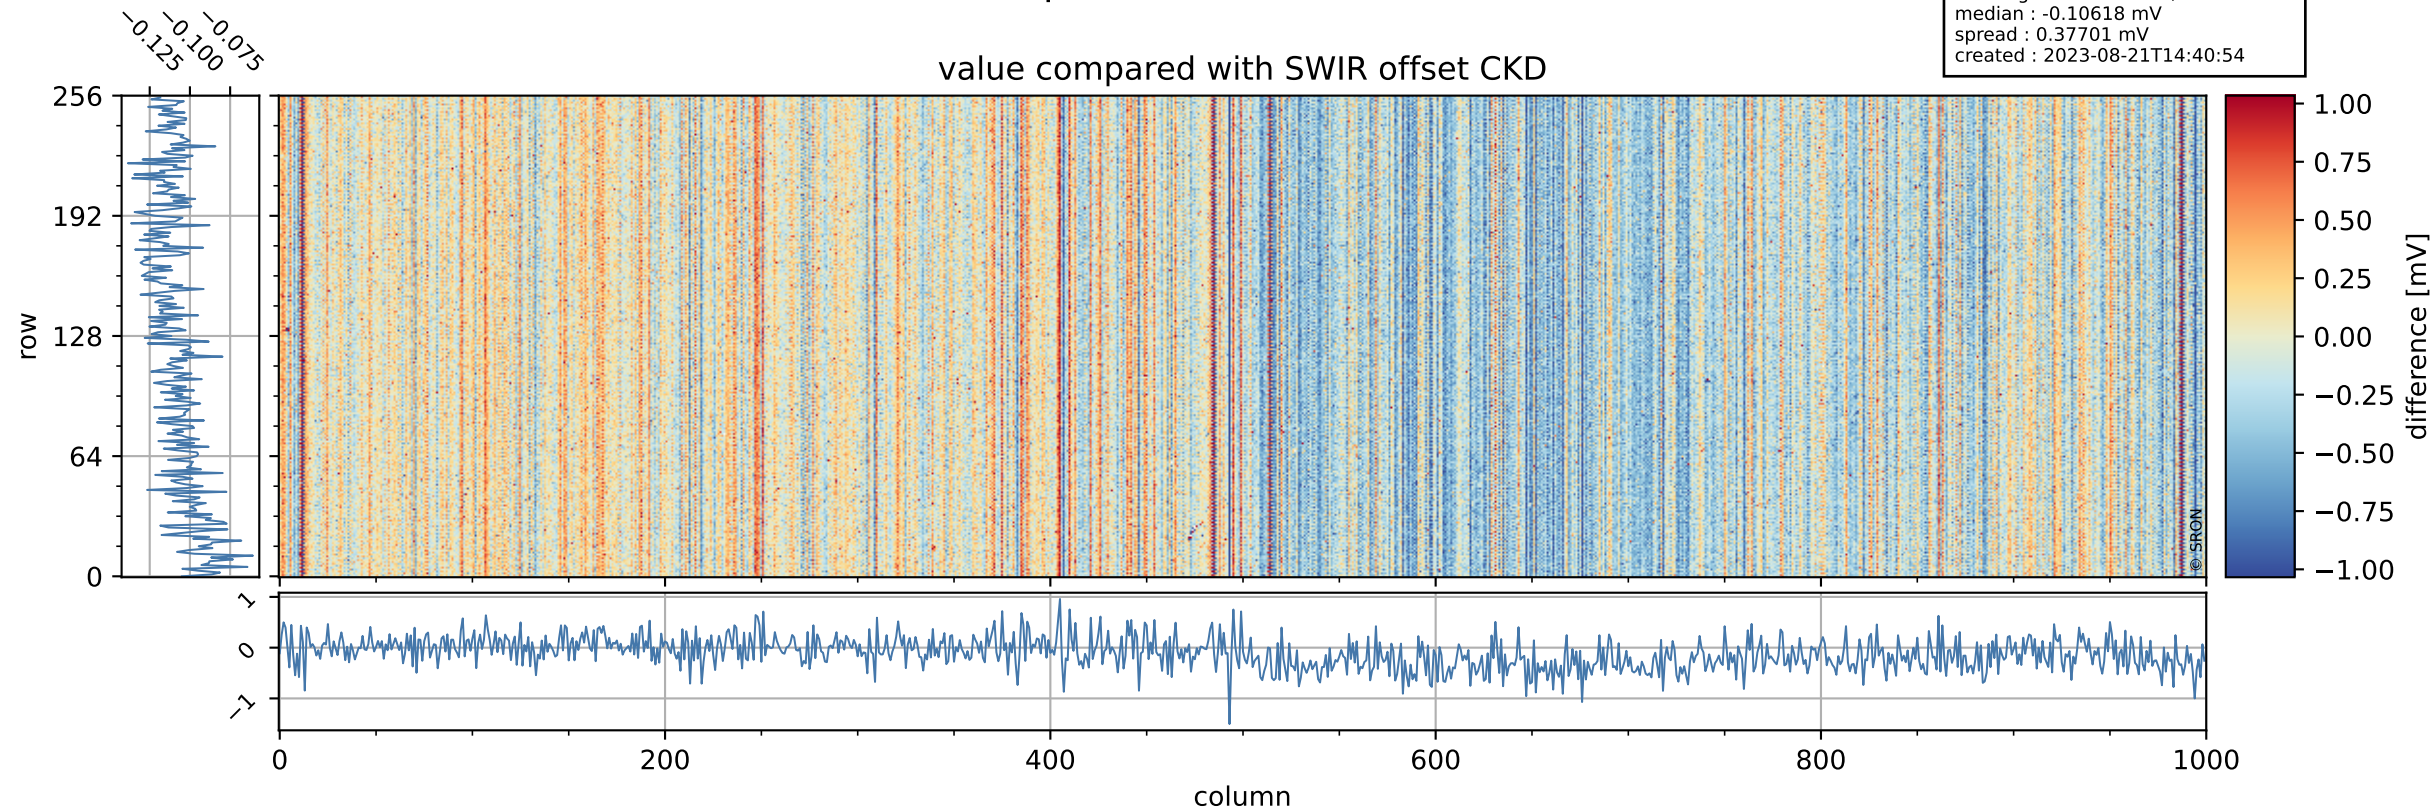

Tropomi SWIR offset (official)

orbits : 20 in [13222, 13267]
coverage : 2020-05-02 / 2020-05-05
median : 0.52592 V
spread : 0.035914 V
created : 2023-08-21T14:40:53

value detector map

Tropomi SWIR offset (official)

orbits : 20 in [13222, 13267]
coverage : 2020-05-02 / 2020-05-05
median : 30.434 μV
spread : 15.194 μV
created : 2023-08-21T14:40:53

Tropomi SWIR offset (official)

value compared with SWIR offset CKD

orbits : 20 in [13222, 13267]
coverage : 2020-05-02 / 2020-05-05
median : -0.10618 mV
spread : 0.37701 mV
created : 2023-08-21T14:40:54

Tropomi SWIR offset (official) ground-tracks of Sentinel-5P

orbits : 20 in [13222, 13267]
coverage : 2020-05-02 / 2020-05-05
created : 2023-08-21T14:40:54

Tropomi SWIR offset (official)

orbits : [2827, 13267]
coverage : 2018-04-30 / 2020-05-05
created : 2023-08-21T14:40:54

trend of detector median & temperatures