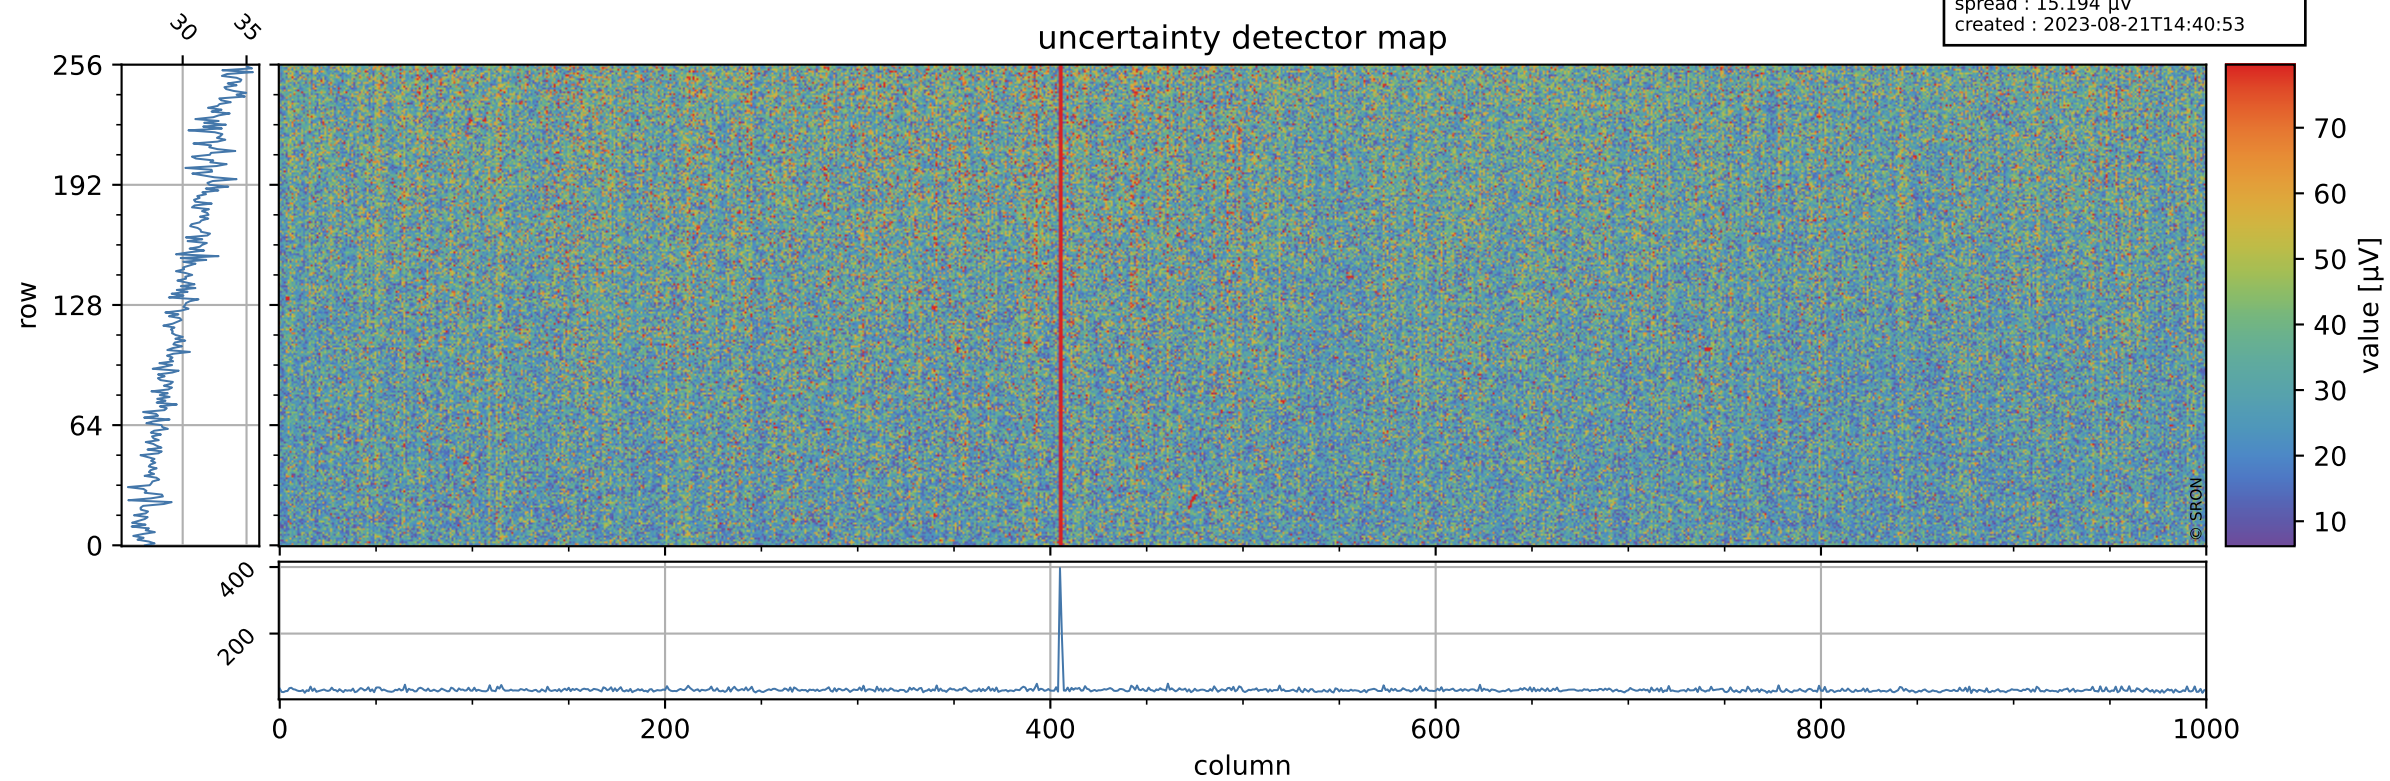

Tropomi SWIR offset (official)

orbits : 20 in [13222, 13267]
coverage : 2020-05-02 / 2020-05-05
median : 0.52592 V
spread : 0.035914 V
created : 2023-08-21T14:40:53

value detector map

Tropomi SWIR offset (official)

orbits : 20 in [13222, 13267]
coverage : 2020-05-02 / 2020-05-05
median : 30.434 μV
spread : 15.194 μV
created : 2023-08-21T14:40:53

Tropomi SWIR offset (official)

value compared with SWIR offset CKD

orbits : 20 in [13222, 13267]
coverage : 2020-05-02 / 2020-05-05
median : -0.10618 mV
spread : 0.37701 mV
created : 2023-08-21T14:40:54

Tropomi SWIR offset (official) ground-tracks of Sentinel-5P

orbits : 20 in [13222, 13267]
coverage : 2020-05-02 / 2020-05-05
created : 2023-08-21T14:40:54

Tropomi SWIR offset (official)

orbits : [2827, 13267]
coverage : 2018-04-30 / 2020-05-05
created : 2023-08-21T14:40:54

trend of detector median & temperatures