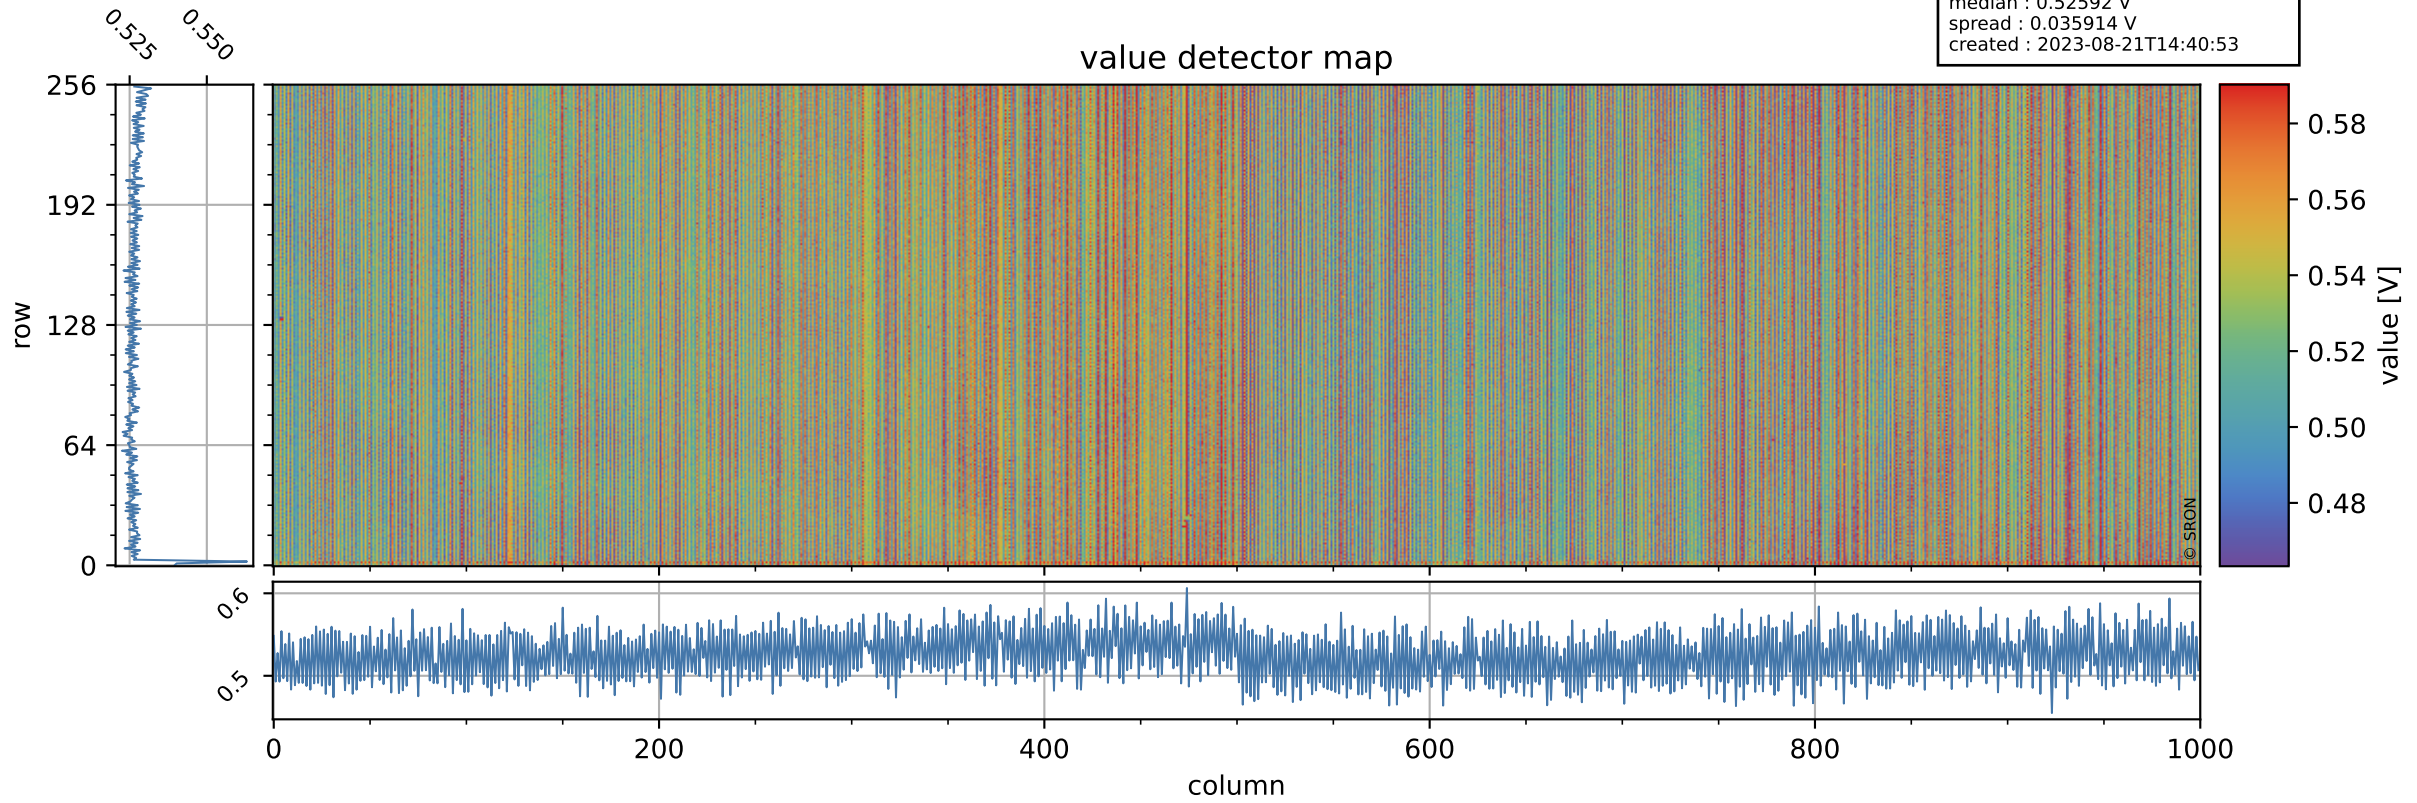

Tropomi SWIR offset (official)

orbits : 20 in [13222, 13267]
coverage : 2020-05-02 / 2020-05-05
median : 0.52592 V
spread : 0.035914 V
created : 2023-08-21T14:40:53

value detector map

Tropomi SWIR offset (official)

orbits : 20 in [13222, 13267]
coverage : 2020-05-02 / 2020-05-05
median : 30.434 μV
spread : 15.194 μV
created : 2023-08-21T14:40:53

Tropomi SWIR offset (official)

value compared with SWIR offset CKD

orbits : 20 in [13222, 13267]
coverage : 2020-05-02 / 2020-05-05
median : -0.10618 mV
spread : 0.37701 mV
created : 2023-08-21T14:40:54

Tropomi SWIR offset (official) ground-tracks of Sentinel-5P

orbits : 20 in [13222, 13267]
coverage : 2020-05-02 / 2020-05-05
created : 2023-08-21T14:40:54

Tropomi SWIR offset (official)

orbits : [2827, 13267]
coverage : 2018-04-30 / 2020-05-05
created : 2023-08-21T14:40:54

trend of detector median & temperatures