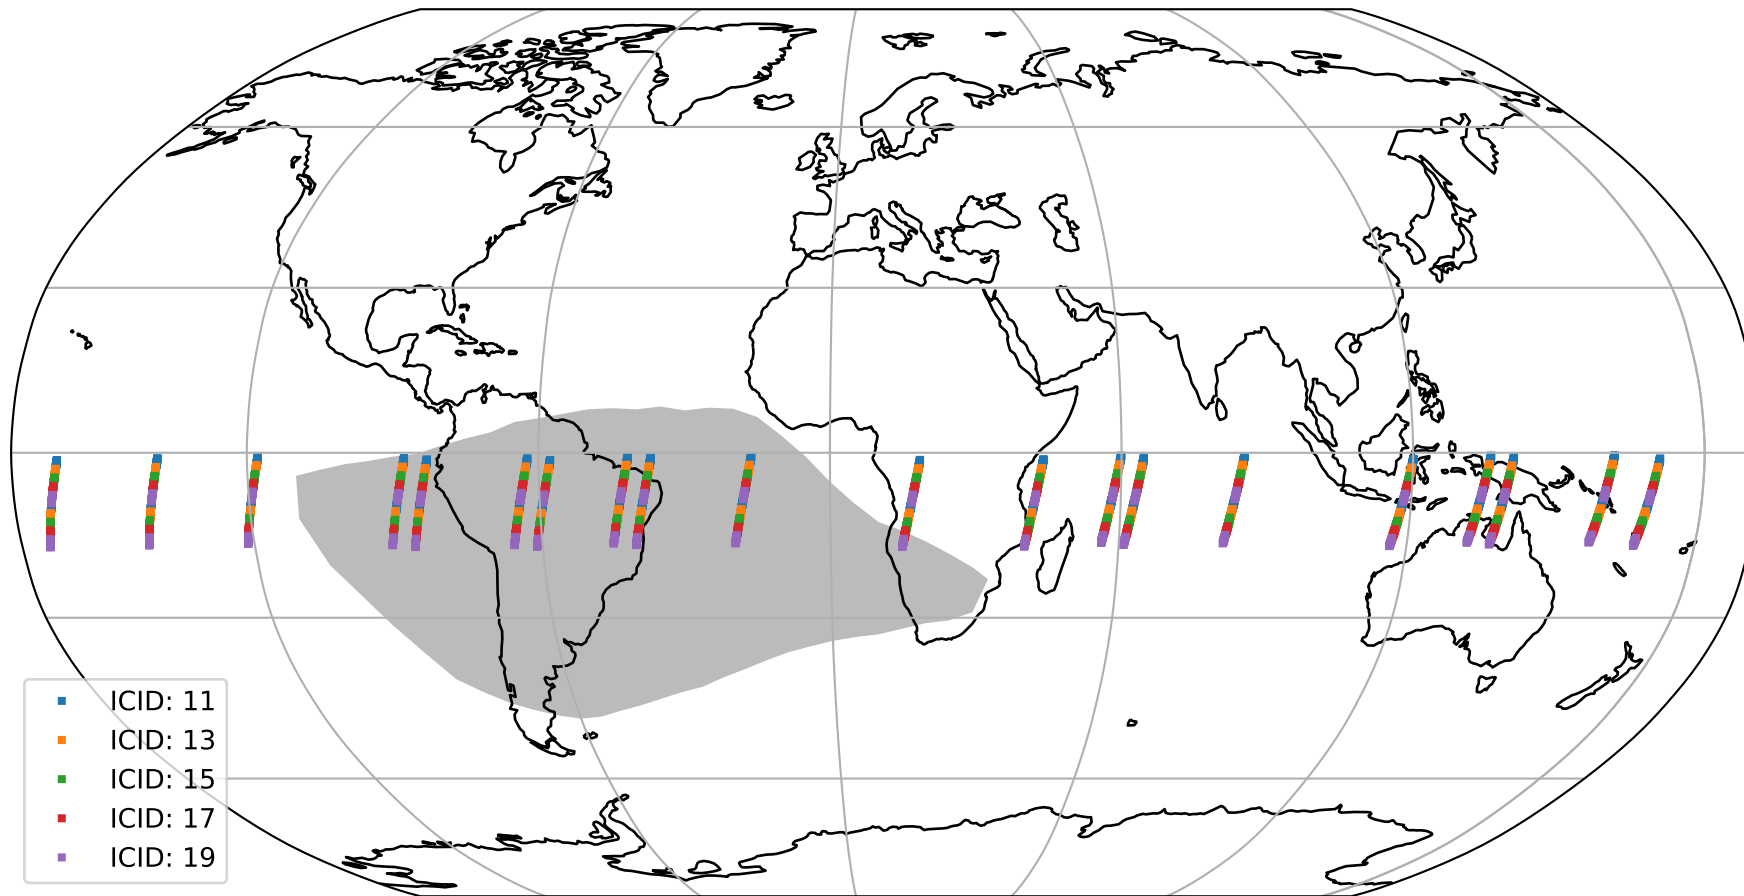

Tropomi SWIR offset (official)

orbits : 20 in [13222, 13267]
coverage : 2020-05-02 / 2020-05-05
median : 0.52592 V
spread : 0.035914 V
created : 2023-08-21T14:40:53

value detector map

Tropomi SWIR offset (official)

orbits : 20 in [13222, 13267]
coverage : 2020-05-02 / 2020-05-05
median : 30.434 μV
spread : 15.194 μV
created : 2023-08-21T14:40:53

Tropomi SWIR offset (official)

value compared with SWIR offset CKD

orbits : 20 in [13222, 13267]
coverage : 2020-05-02 / 2020-05-05
median : -0.10618 mV
spread : 0.37701 mV
created : 2023-08-21T14:40:54

Tropomi SWIR offset (official) ground-tracks of Sentinel-5P

orbits : 20 in [13222, 13267]
coverage : 2020-05-02 / 2020-05-05
created : 2023-08-21T14:40:54

Tropomi SWIR offset (official)

orbits : [2827, 13267]
coverage : 2018-04-30 / 2020-05-05
created : 2023-08-21T14:40:54

trend of detector median & temperatures