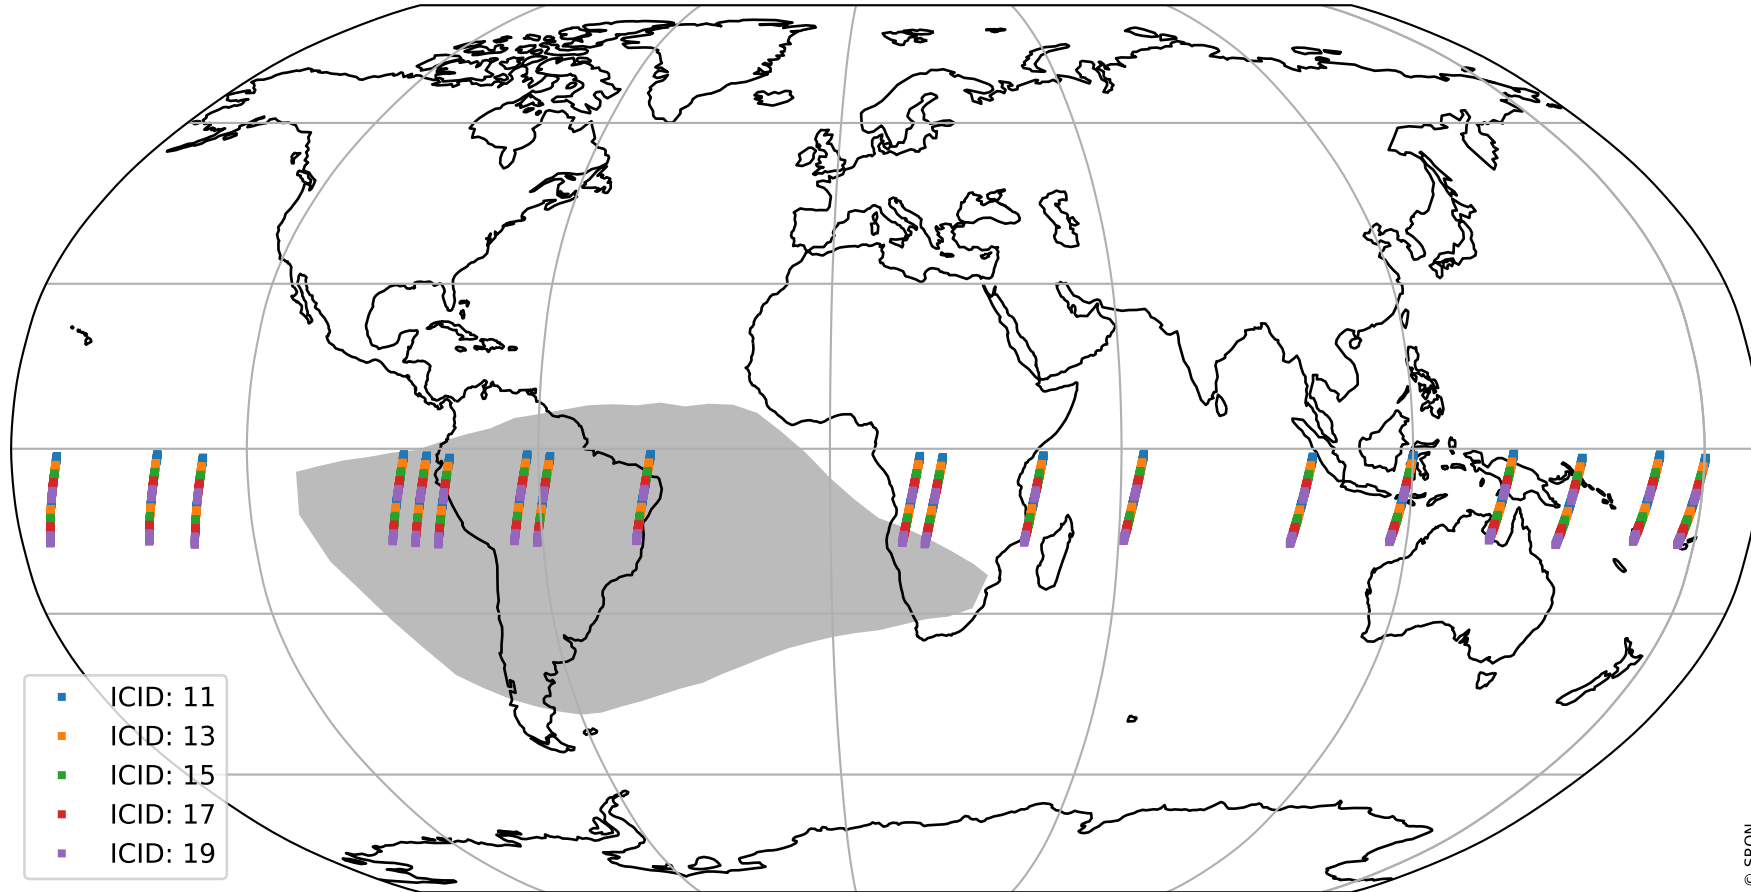

# Tropomi SWIR offset (official)

orbits : 19 in [13237, 13282]  
coverage : 2020-05-03 / 2020-05-06  
median : 30.017  $\mu\text{V}$   
spread : 15.089  $\mu\text{V}$   
created : 2023-08-21T14:40:55

# Tropomi SWIR offset (official)

value compared with SWIR offset CKD

orbits : 19 in [13237, 13282]  
coverage : 2020-05-03 / 2020-05-06  
median : -0.09806 mV  
spread : 0.37711 mV  
created : 2023-08-21T14:40:56

# Tropomi SWIR offset (official) ground-tracks of Sentinel-5P

orbits : 19 in [13237, 13282]  
coverage : 2020-05-03 / 2020-05-06  
created : 2023-08-21T14:40:56

# Tropomi SWIR offset (official)

orbits : [2827, 13282]  
coverage : 2018-04-30 / 2020-05-06  
created : 2023-08-21T14:40:56