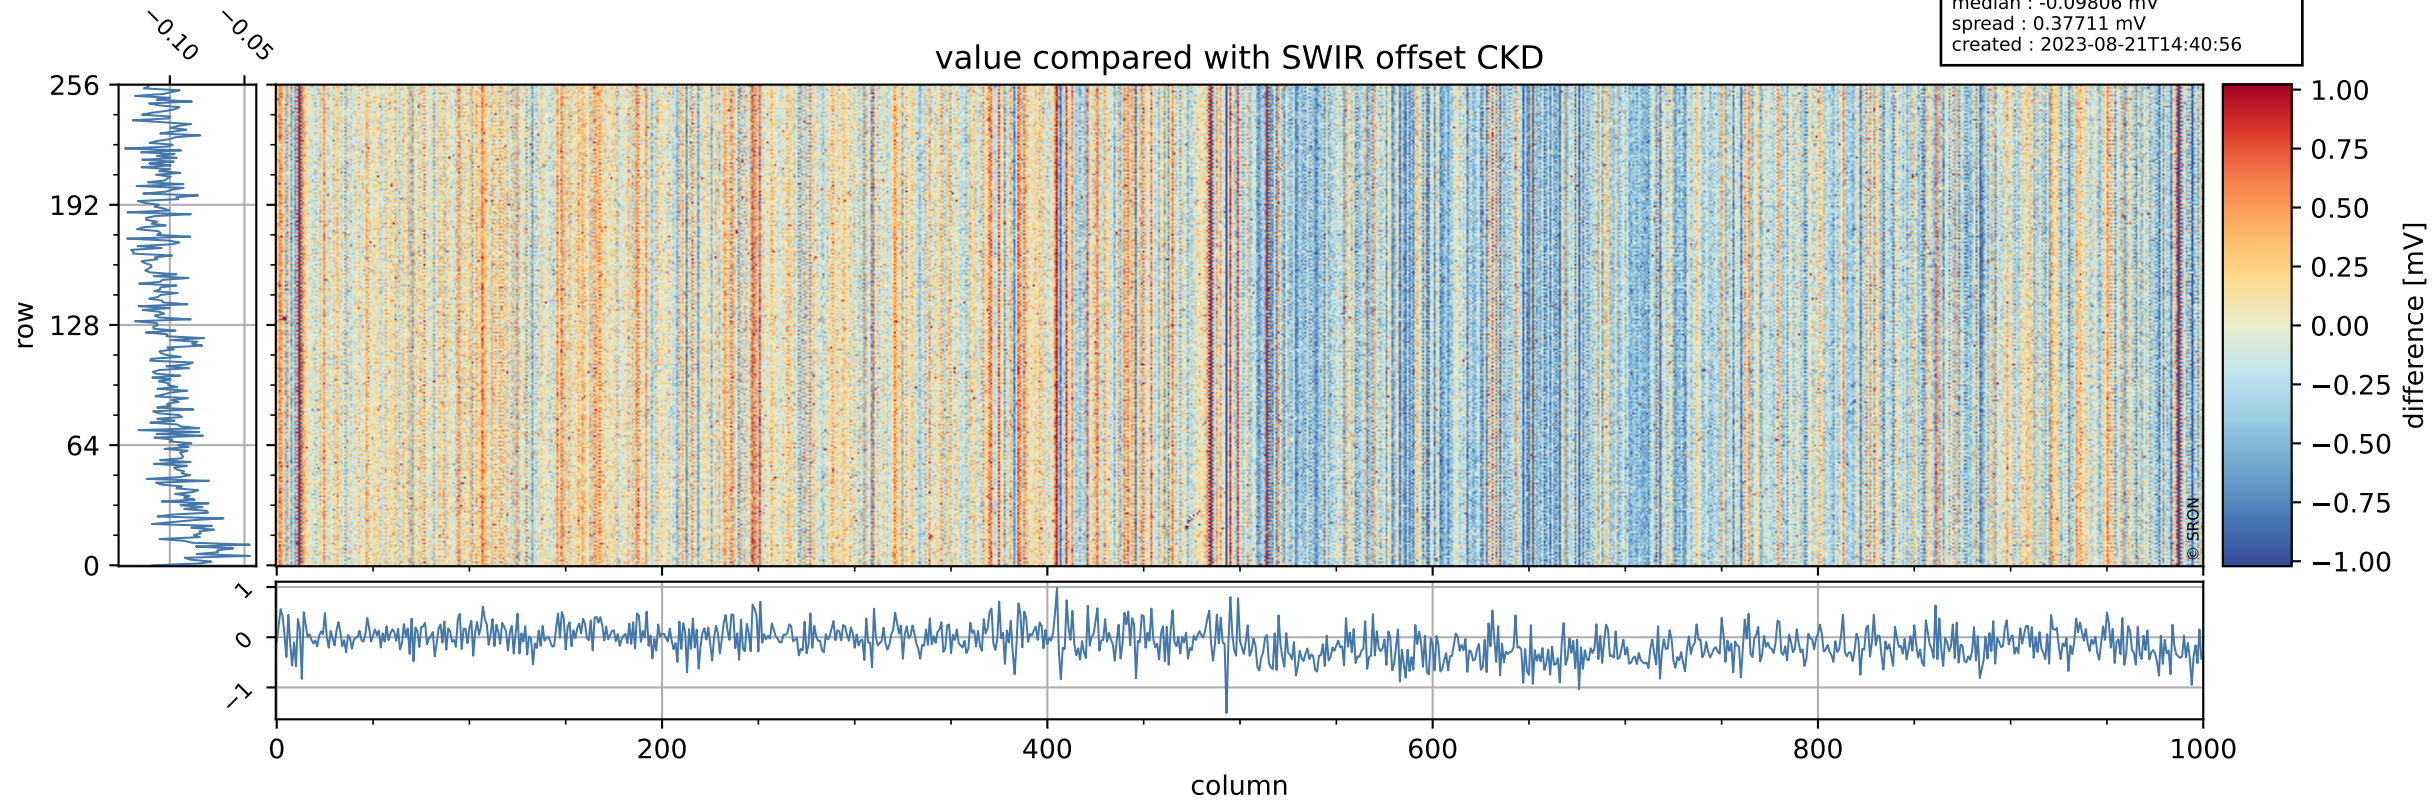

## value detector map

# Tropomi SWIR offset (official)

orbits : 19 in [13237, 13282]  
coverage : 2020-05-03 / 2020-05-06  
median : 30.017  $\mu\text{V}$   
spread : 15.089  $\mu\text{V}$   
created : 2023-08-21T14:40:55

# Tropomi SWIR offset (official) ground-tracks of Sentinel-5P

orbits : 19 in [13237, 13282]  
coverage : 2020-05-03 / 2020-05-06  
created : 2023-08-21T14:40:56

# Tropomi SWIR offset (official)

orbits : [2827, 13282]  
coverage : 2018-04-30 / 2020-05-06  
created : 2023-08-21T14:40:56