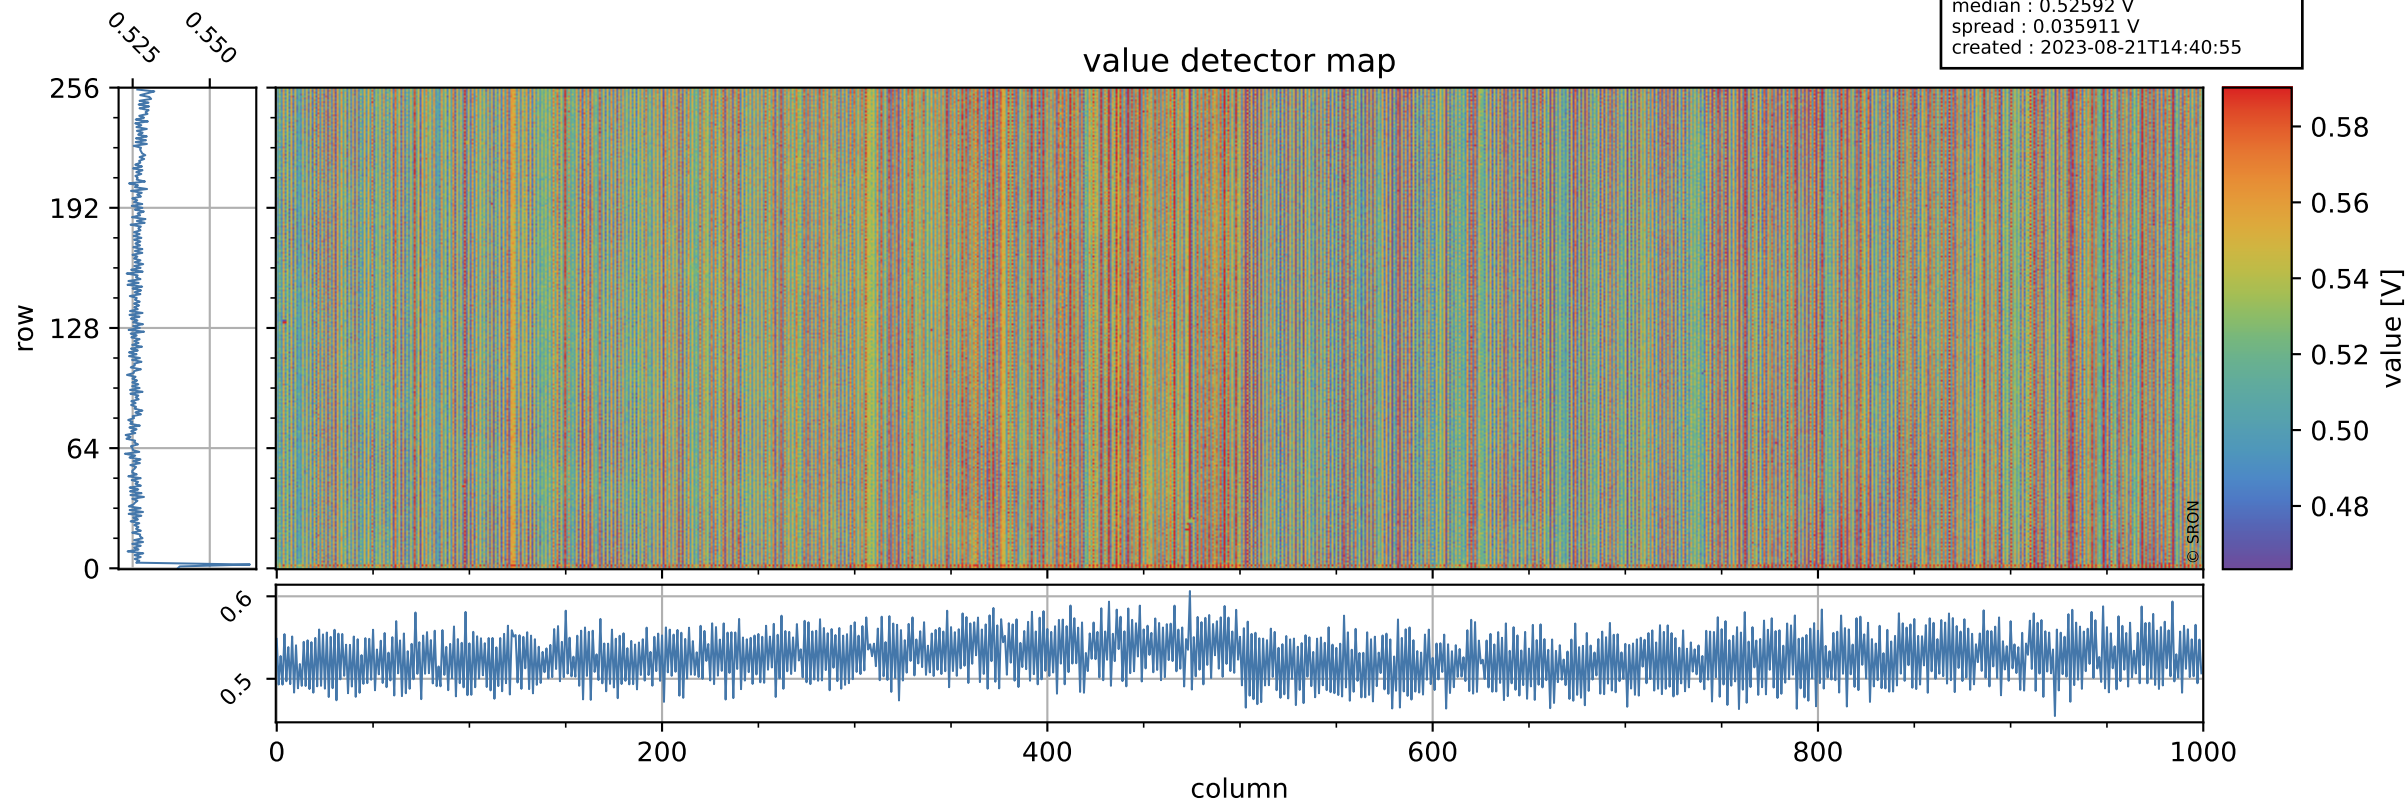

# Tropomi SWIR offset (official)

orbits : 19 in [13237, 13282]  
coverage : 2020-05-03 / 2020-05-06  
median : 0.52592 V  
spread : 0.035911 V  
created : 2023-08-21T14:40:55

## value detector map

# Tropomi SWIR offset (official)

orbits : 19 in [13237, 13282]  
coverage : 2020-05-03 / 2020-05-06  
median : 30.017  $\mu\text{V}$   
spread : 15.089  $\mu\text{V}$   
created : 2023-08-21T14:40:55

# Tropomi SWIR offset (official) ground-tracks of Sentinel-5P

orbits : 19 in [13237, 13282]  
coverage : 2020-05-03 / 2020-05-06  
created : 2023-08-21T14:40:56