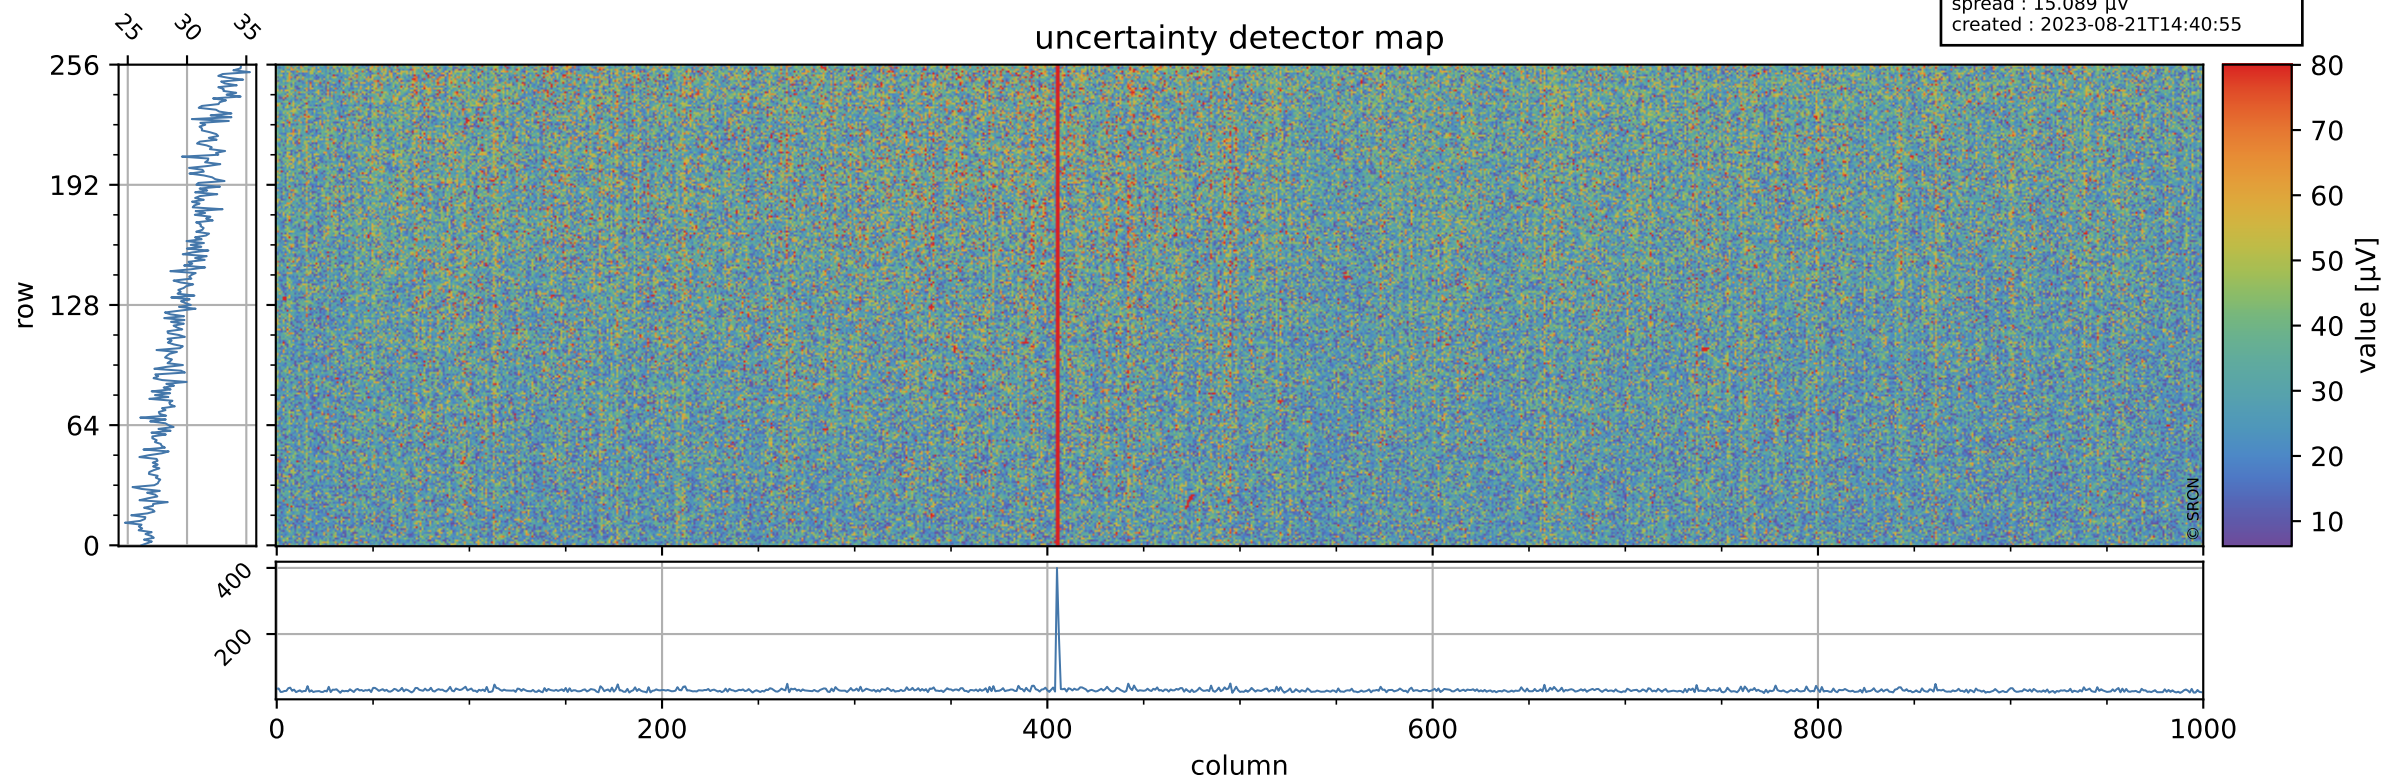

# Tropomi SWIR offset (official)

orbits : 19 in [13237, 13282]  
coverage : 2020-05-03 / 2020-05-06  
median : 0.52592 V  
spread : 0.035911 V  
created : 2023-08-21T14:40:55

## value detector map

# Tropomi SWIR offset (official)

orbits : 19 in [13237, 13282]  
coverage : 2020-05-03 / 2020-05-06  
median : 30.017  $\mu\text{V}$   
spread : 15.089  $\mu\text{V}$   
created : 2023-08-21T14:40:55

# Tropomi SWIR offset (official) ground-tracks of Sentinel-5P

orbits : 19 in [13237, 13282]  
coverage : 2020-05-03 / 2020-05-06  
created : 2023-08-21T14:40:56