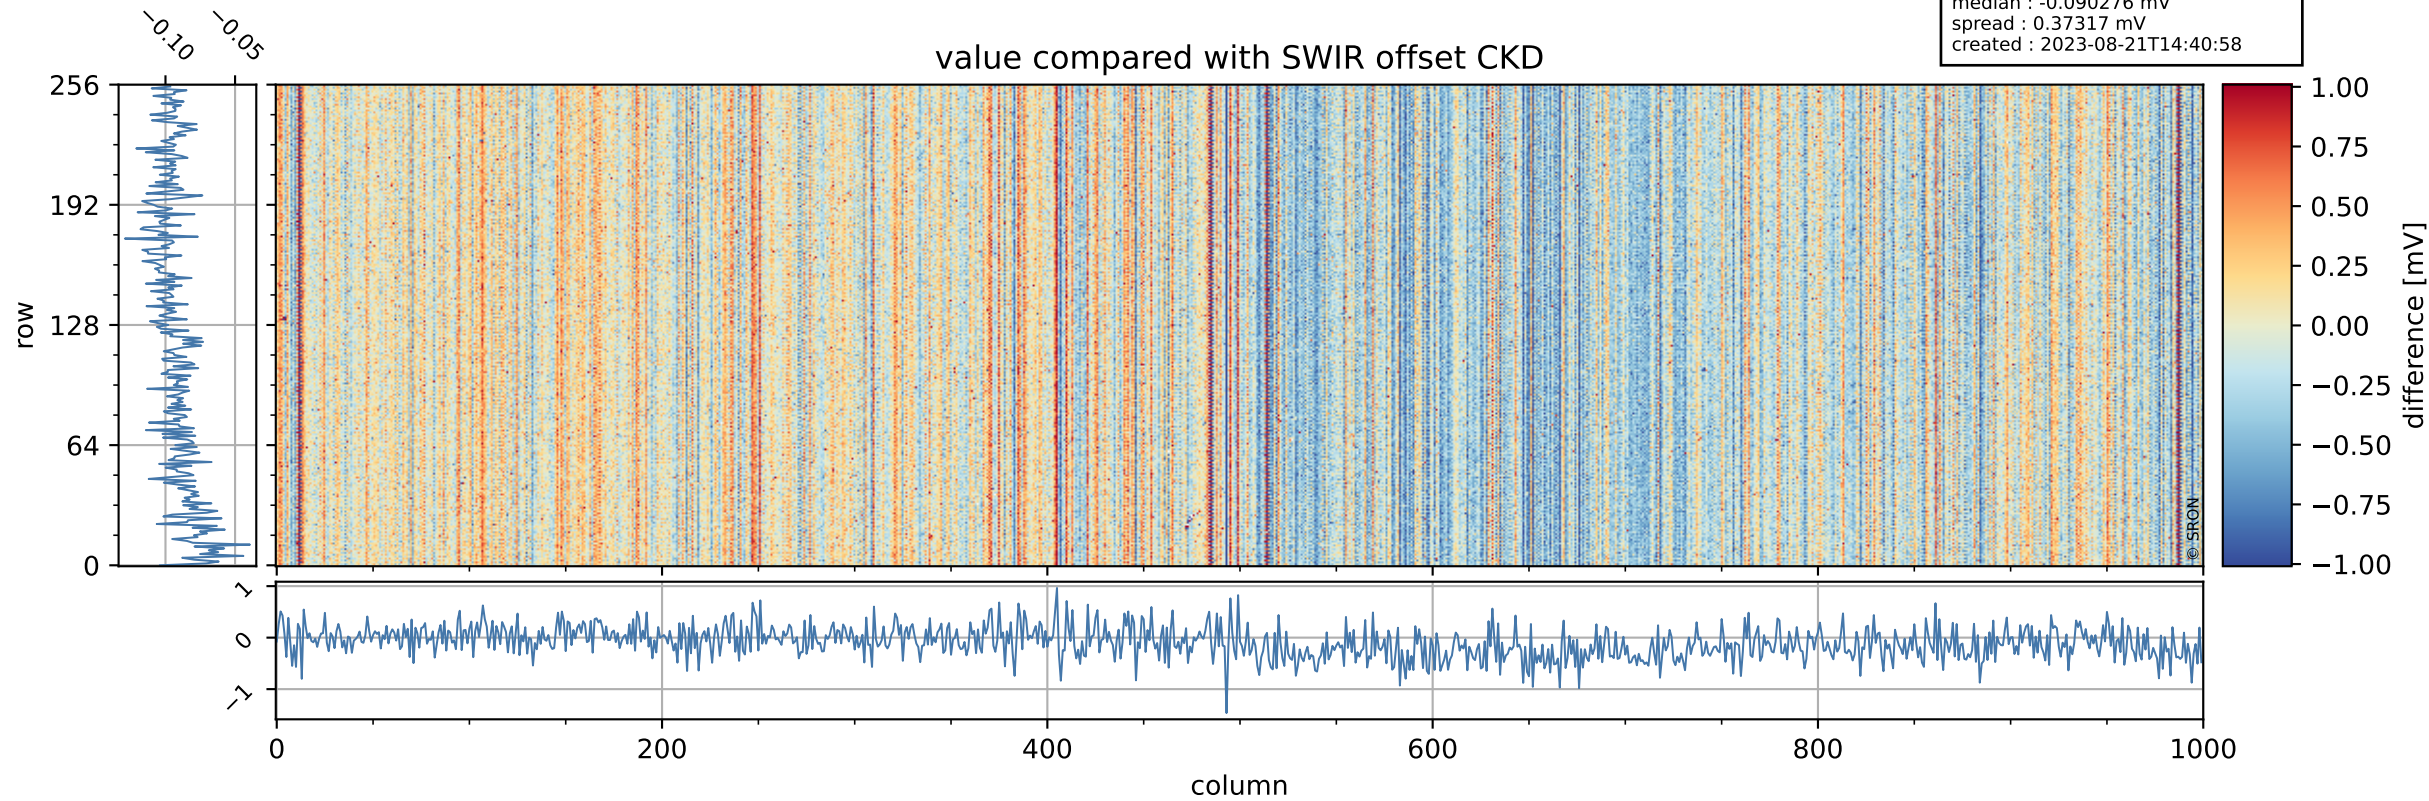

## value detector map

# Tropomi SWIR offset (official)

orbits : 19 in [13252, 13297]  
coverage : 2020-05-04 / 2020-05-07  
median : 31.188  $\mu\text{V}$   
spread : 15.485  $\mu\text{V}$   
created : 2023-08-21T14:40:57

# Tropomi SWIR offset (official)

orbits : 19 in [13252, 13297]  
coverage : 2020-05-04 / 2020-05-07  
median : -0.090276 mV  
spread : 0.37317 mV  
created : 2023-08-21T14:40:58

value compared with SWIR offset CKD

# Tropomi SWIR offset (official) ground-tracks of Sentinel-5P

orbits : 19 in [13252, 13297]  
coverage : 2020-05-04 / 2020-05-07  
created : 2023-08-21T14:40:58