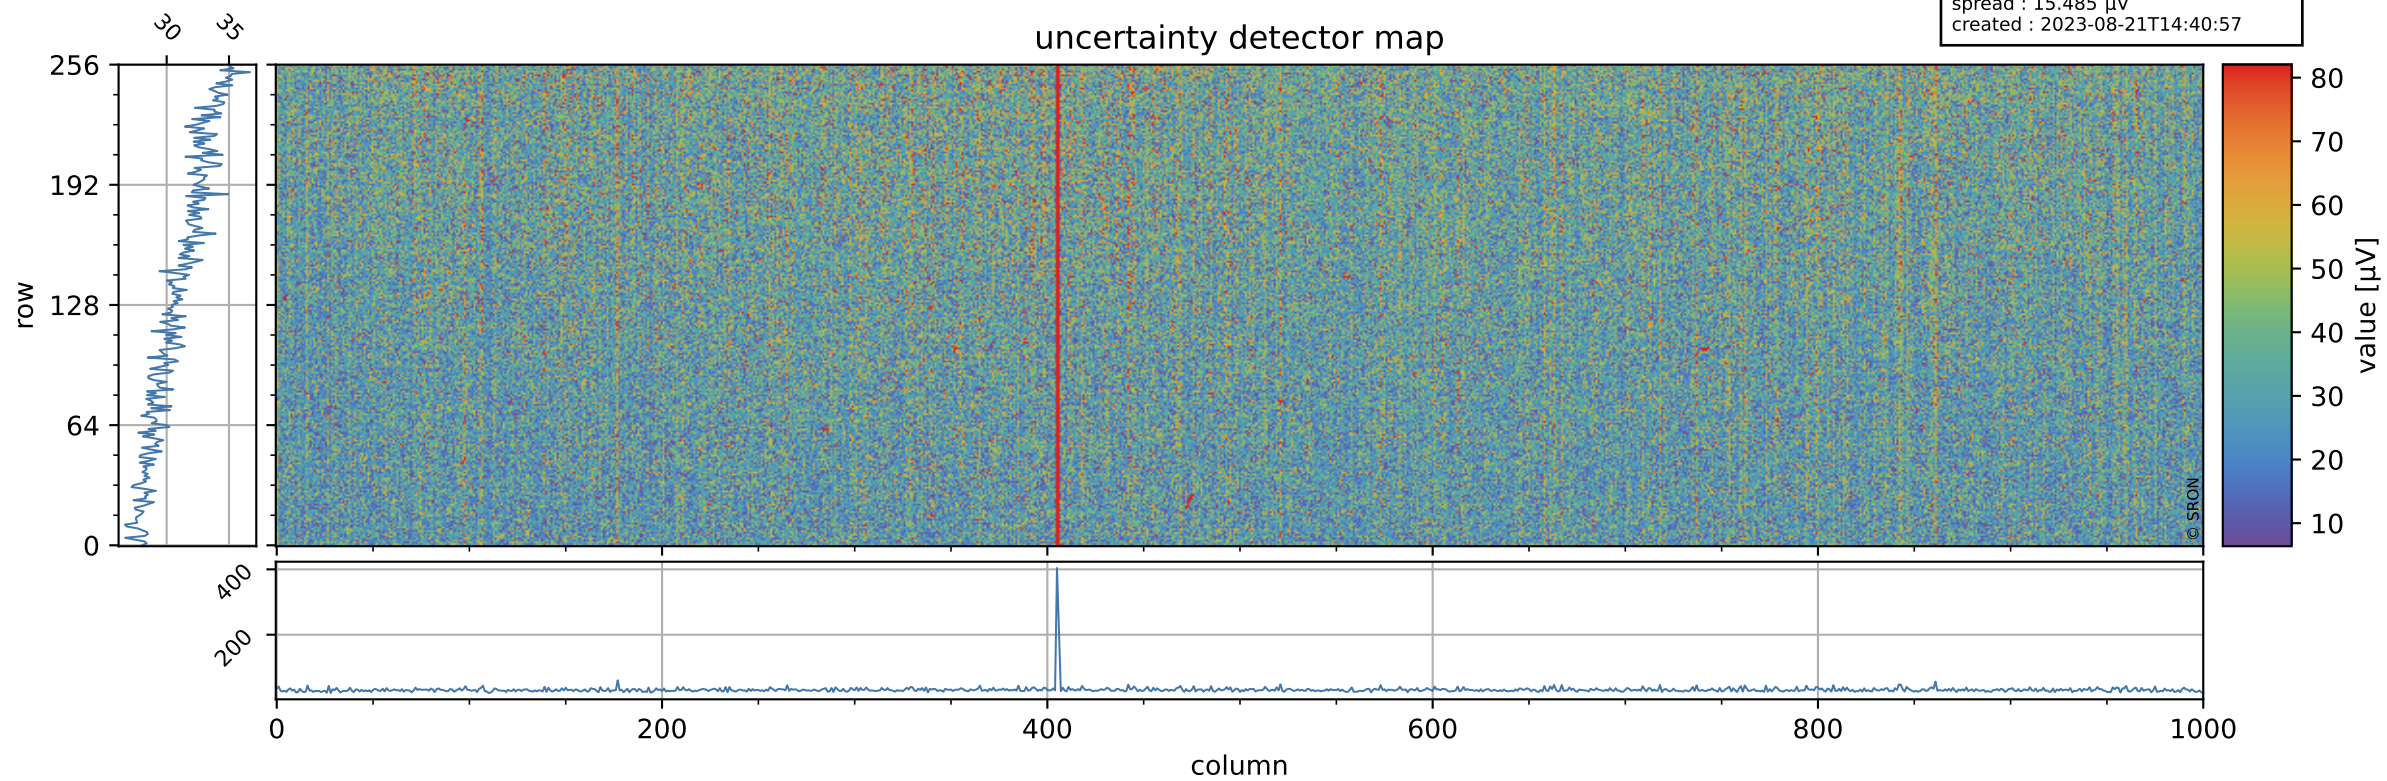

# Tropomi SWIR offset (official)

orbits : 19 in [13252, 13297]  
coverage : 2020-05-04 / 2020-05-07  
median : 0.52593 V  
spread : 0.035911 V  
created : 2023-08-21T14:40:57

## value detector map

# Tropomi SWIR offset (official)

orbits : 19 in [13252, 13297]  
coverage : 2020-05-04 / 2020-05-07  
median : 31.188  $\mu\text{V}$   
spread : 15.485  $\mu\text{V}$   
created : 2023-08-21T14:40:57

# Tropomi SWIR offset (official) ground-tracks of Sentinel-5P

orbits : 19 in [13252, 13297]  
coverage : 2020-05-04 / 2020-05-07  
created : 2023-08-21T14:40:58