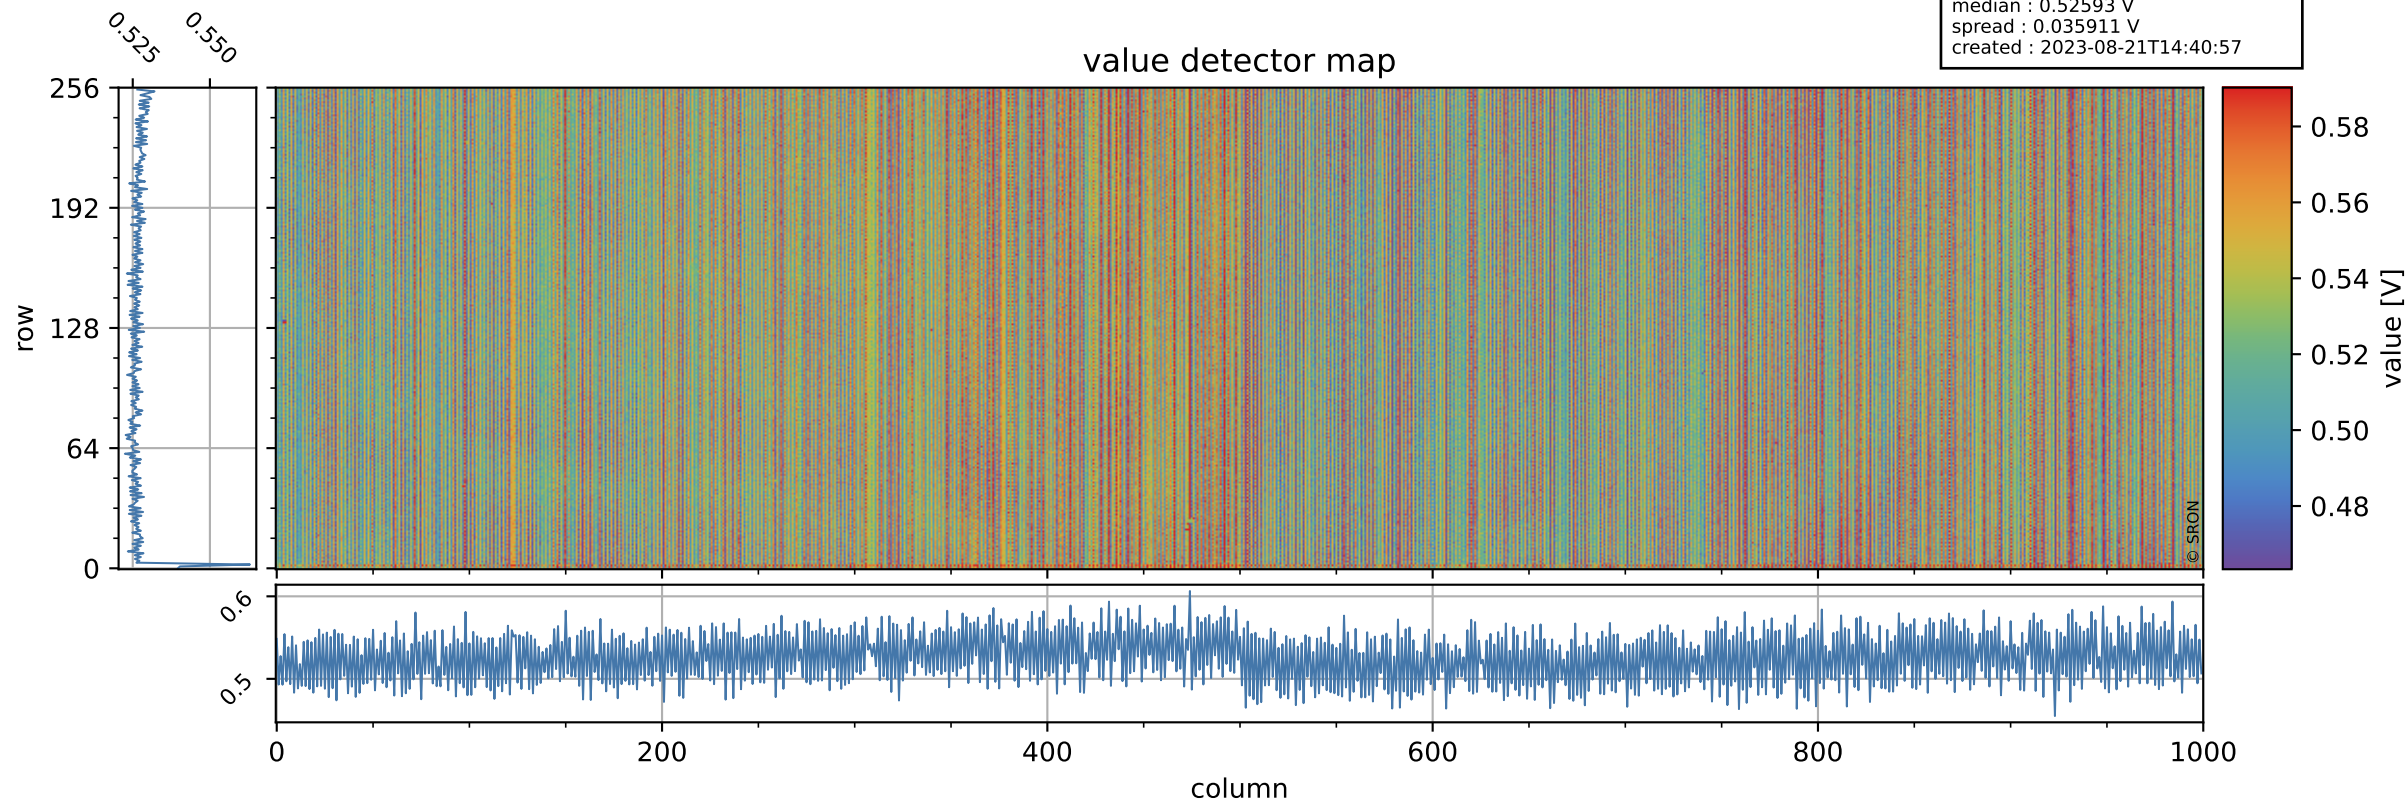

# Tropomi SWIR offset (official)

orbits : 19 in [13252, 13297]  
coverage : 2020-05-04 / 2020-05-07  
median : 0.52593 V  
spread : 0.035911 V  
created : 2023-08-21T14:40:57

## value detector map

# Tropomi SWIR offset (official)

orbits : 19 in [13252, 13297]  
coverage : 2020-05-04 / 2020-05-07  
median : 31.188  $\mu\text{V}$   
spread : 15.485  $\mu\text{V}$   
created : 2023-08-21T14:40:57

# Tropomi SWIR offset (official) ground-tracks of Sentinel-5P

orbits : 19 in [13252, 13297]  
coverage : 2020-05-04 / 2020-05-07  
created : 2023-08-21T14:40:58