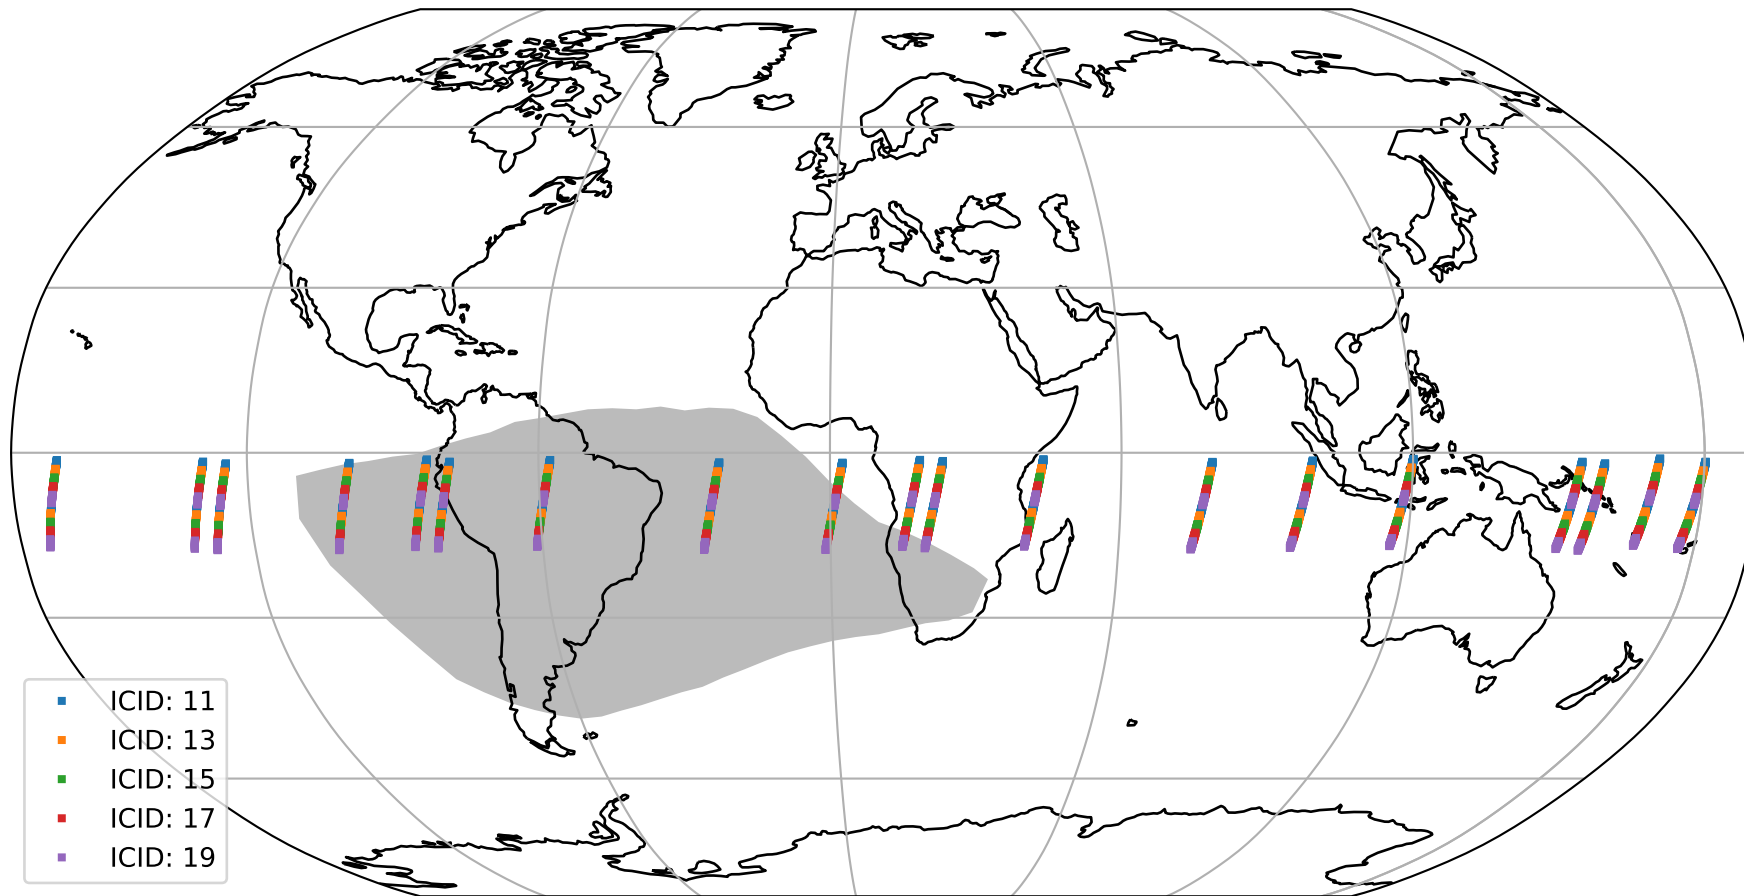

# Tropomi SWIR offset (official)

orbits : 19 in [13252, 13297]  
coverage : 2020-05-04 / 2020-05-07  
median : 31.188  $\mu\text{V}$   
spread : 15.485  $\mu\text{V}$   
created : 2023-08-21T14:40:57

# Tropomi SWIR offset (official)

orbits : 19 in [13252, 13297]  
coverage : 2020-05-04 / 2020-05-07  
median : -0.090276 mV  
spread : 0.37317 mV  
created : 2023-08-21T14:40:58

value compared with SWIR offset CKD

# Tropomi SWIR offset (official) ground-tracks of Sentinel-5P

orbits : 19 in [13252, 13297]  
coverage : 2020-05-04 / 2020-05-07  
created : 2023-08-21T14:40:58

# Tropomi SWIR offset (official)

orbits : [2827, 13297]  
coverage : 2018-04-30 / 2020-05-07  
created : 2023-08-21T14:40:58