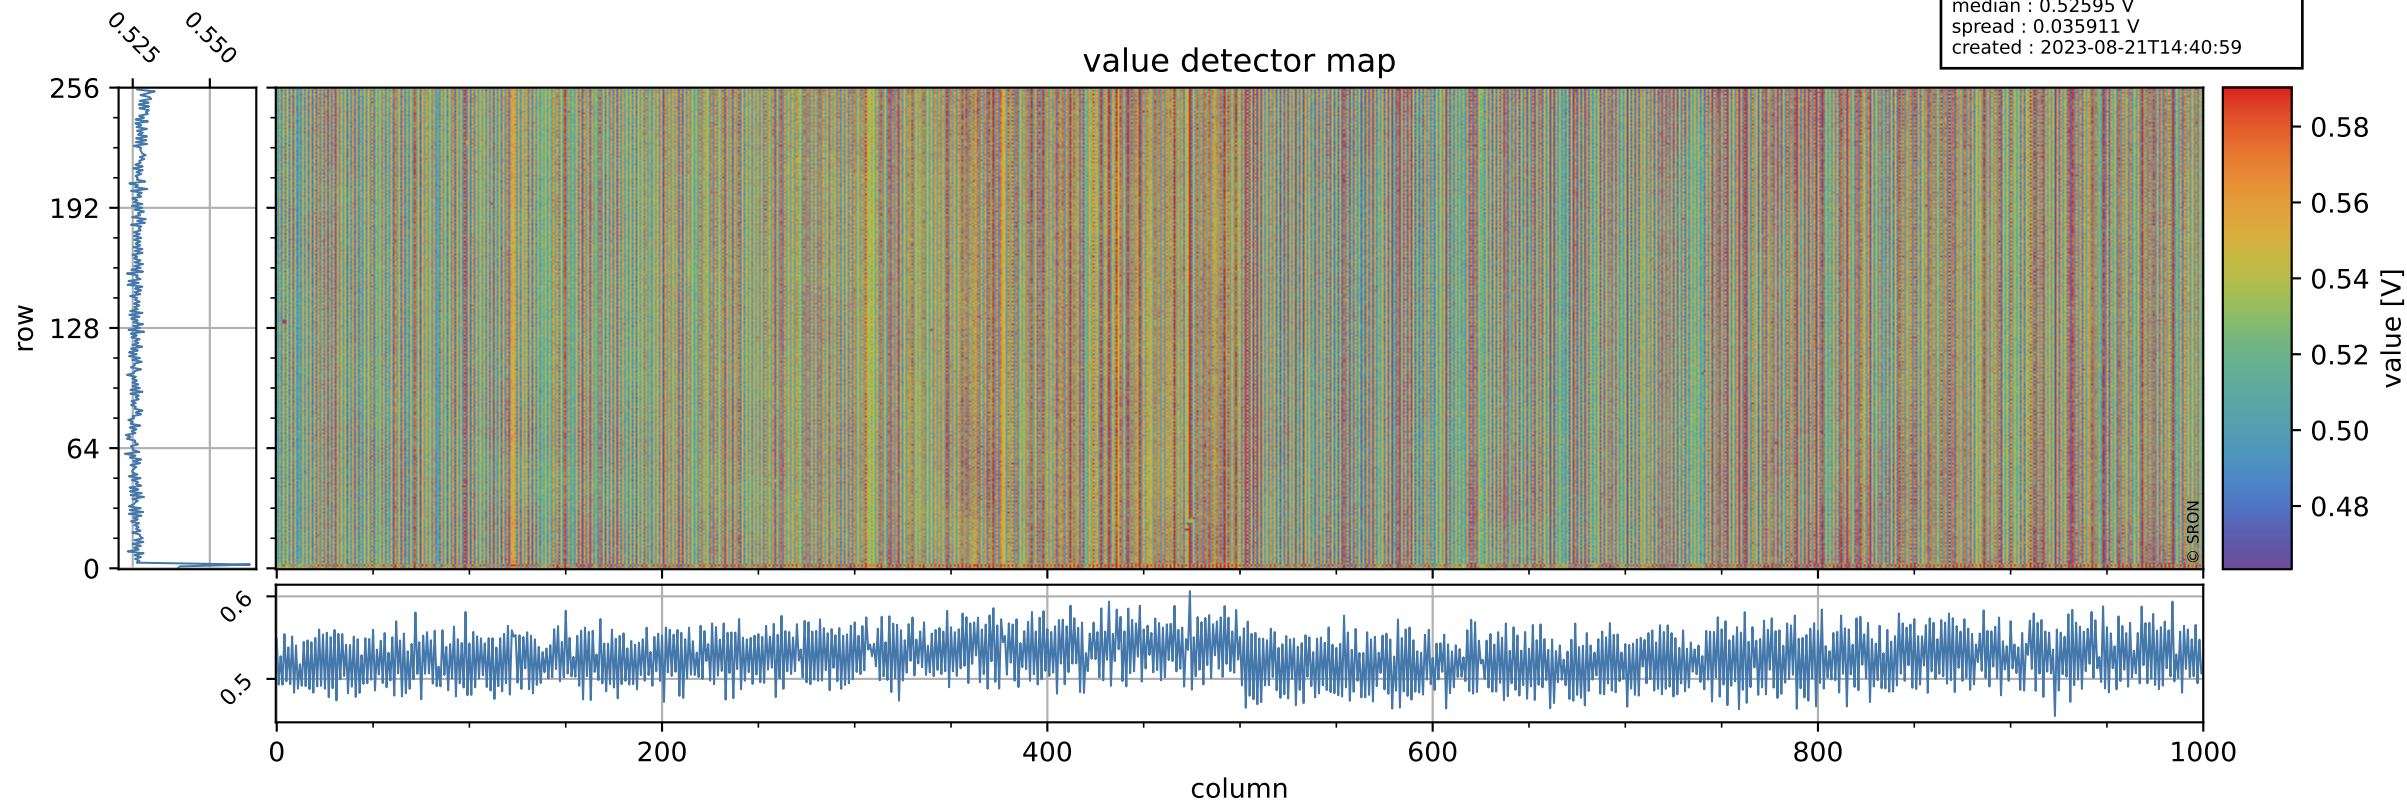

# Tropomi SWIR offset (official)

orbits : 18 in [13267, 13312]  
coverage : 2020-05-05 / 2020-05-08  
median : 0.52595 V  
spread : 0.035911 V  
created : 2023-08-21T14:40:59

## value detector map

# Tropomi SWIR offset (official)

orbits : 18 in [13267, 13312]  
coverage : 2020-05-05 / 2020-05-08  
median : 31.265  $\mu\text{V}$   
spread : 15.548  $\mu\text{V}$   
created : 2023-08-21T14:40:59

# Tropomi SWIR offset (official) ground-tracks of Sentinel-5P

orbits : 18 in [13267, 13312]  
coverage : 2020-05-05 / 2020-05-08  
created : 2023-08-21T14:41:00