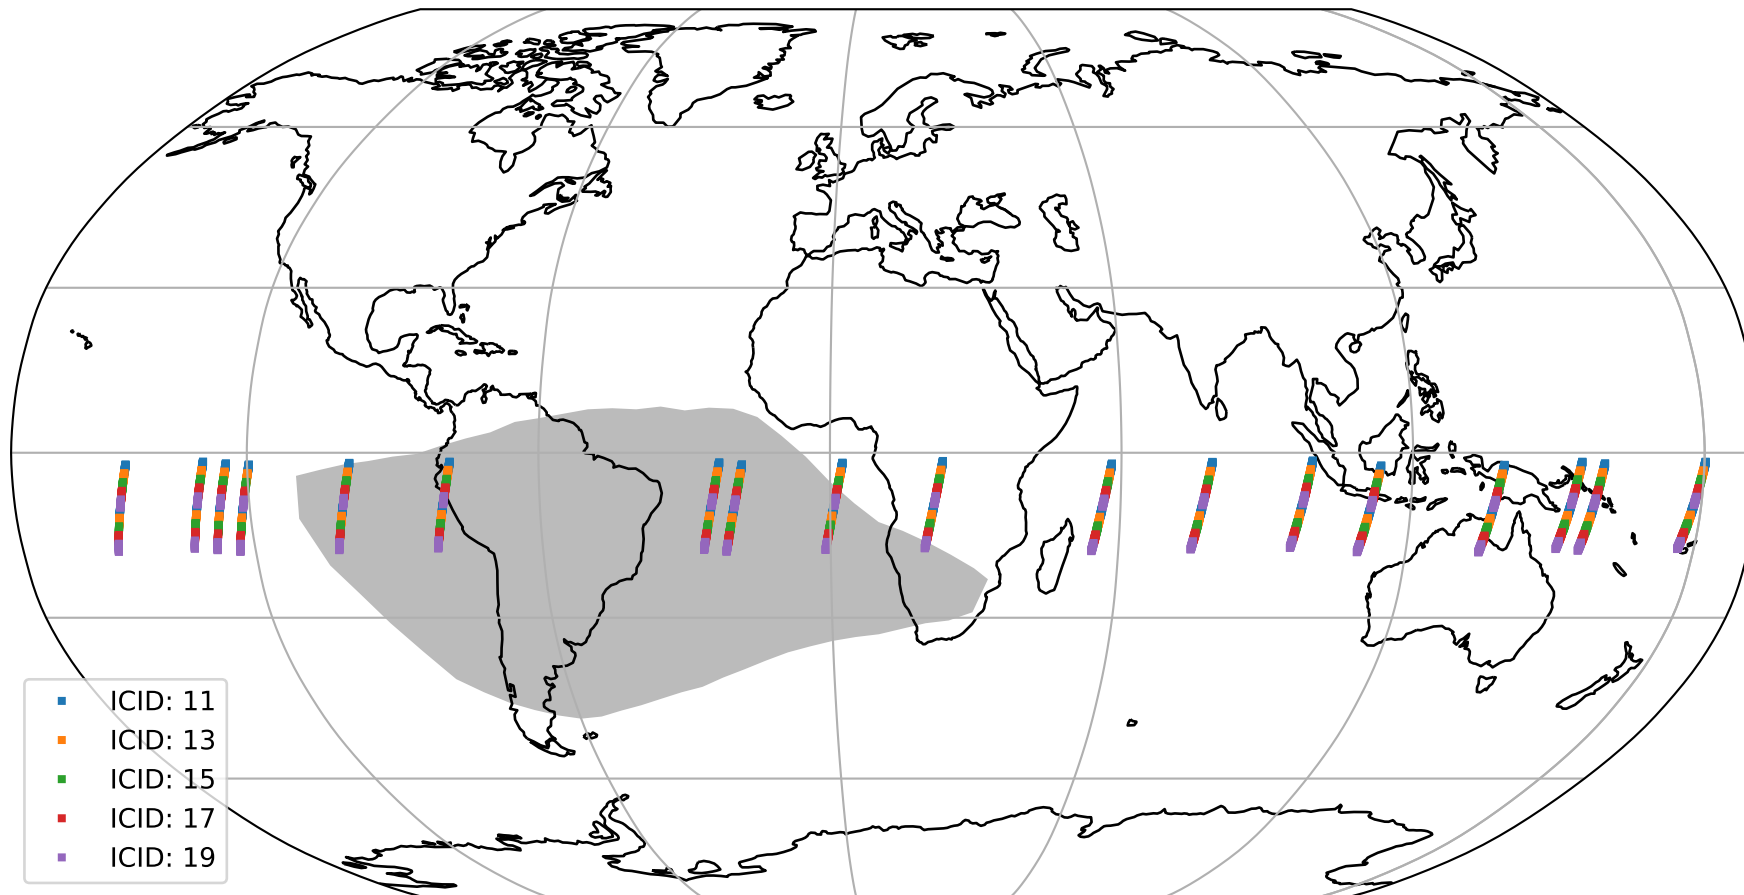

# Tropomi SWIR offset (official)

orbits : 18 in [13267, 13312]  
coverage : 2020-05-05 / 2020-05-08  
median : 31.265  $\mu\text{V}$   
spread : 15.548  $\mu\text{V}$   
created : 2023-08-21T14:40:59

# Tropomi SWIR offset (official)

value compared with SWIR offset CKD

orbits : 18 in [13267, 13312]  
coverage : 2020-05-05 / 2020-05-08  
median : -0.074009 mV  
spread : 0.37149 mV  
created : 2023-08-21T14:41:00

# Tropomi SWIR offset (official) ground-tracks of Sentinel-5P

orbits : 18 in [13267, 13312]  
coverage : 2020-05-05 / 2020-05-08  
created : 2023-08-21T14:41:00

# Tropomi SWIR offset (official)

orbits : [2827, 13312]  
coverage : 2018-04-30 / 2020-05-08  
created : 2023-08-21T14:41:00