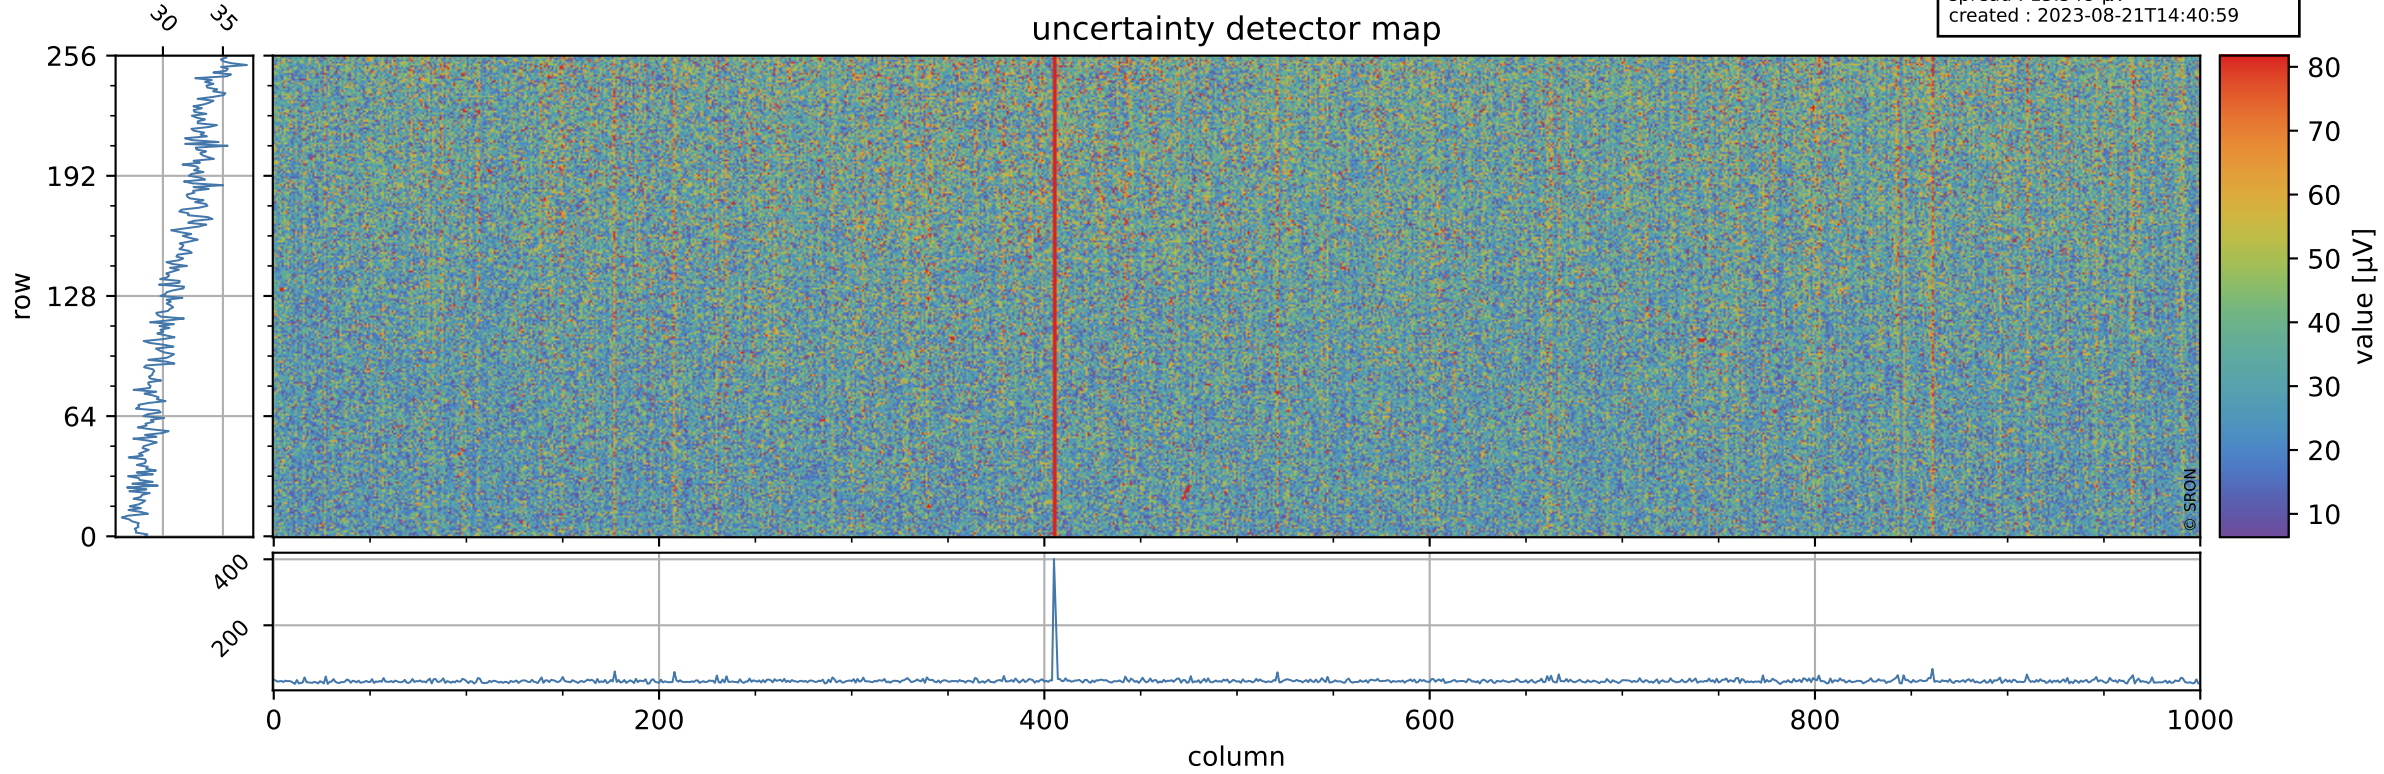

# Tropomi SWIR offset (official)

orbits : 18 in [13267, 13312]  
coverage : 2020-05-05 / 2020-05-08  
median : 0.52595 V  
spread : 0.035911 V  
created : 2023-08-21T14:40:59

## value detector map

# Tropomi SWIR offset (official)

orbits : 18 in [13267, 13312]  
coverage : 2020-05-05 / 2020-05-08  
median : 31.265  $\mu\text{V}$   
spread : 15.548  $\mu\text{V}$   
created : 2023-08-21T14:40:59

# Tropomi SWIR offset (official) ground-tracks of Sentinel-5P

orbits : 18 in [13267, 13312]  
coverage : 2020-05-05 / 2020-05-08  
created : 2023-08-21T14:41:00