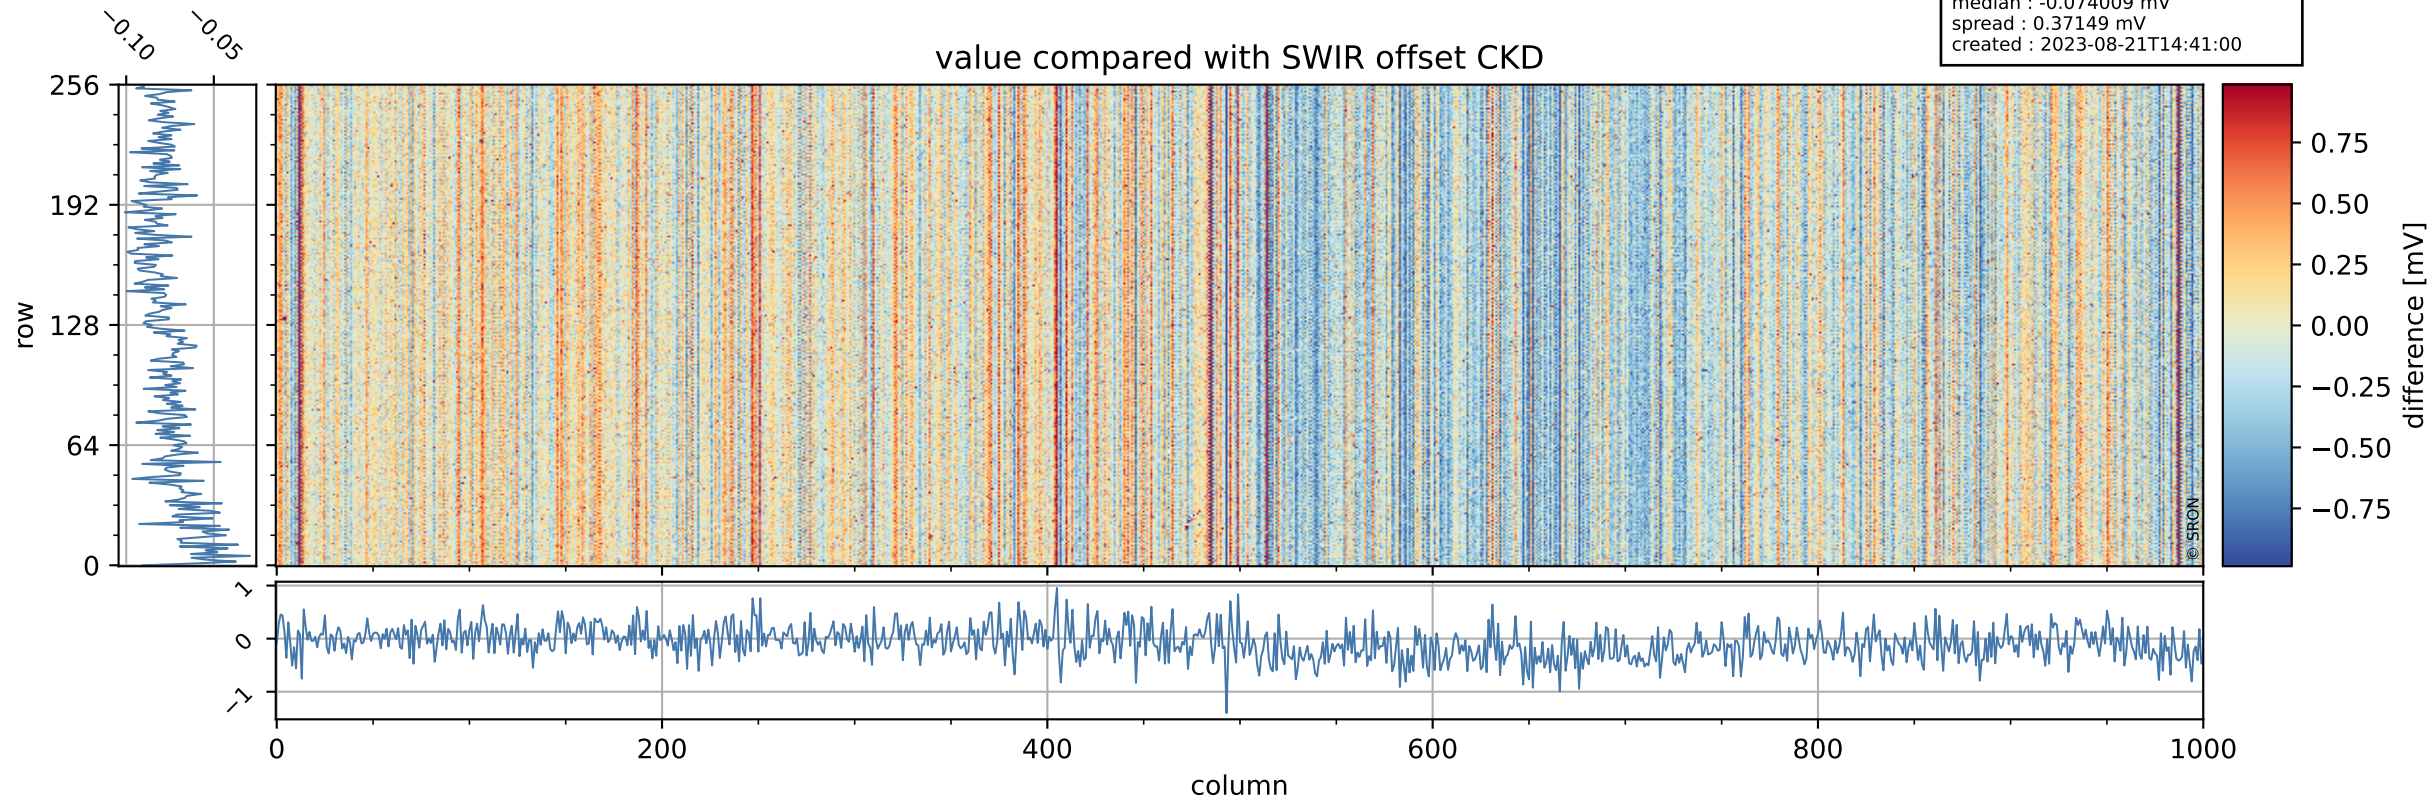

## value detector map

# Tropomi SWIR offset (official)

orbits : 18 in [13267, 13312]  
coverage : 2020-05-05 / 2020-05-08  
median : 31.265  $\mu\text{V}$   
spread : 15.548  $\mu\text{V}$   
created : 2023-08-21T14:40:59

# Tropomi SWIR offset (official)

value compared with SWIR offset CKD

orbits : 18 in [13267, 13312]  
coverage : 2020-05-05 / 2020-05-08  
median : -0.074009 mV  
spread : 0.37149 mV  
created : 2023-08-21T14:41:00

# Tropomi SWIR offset (official) ground-tracks of Sentinel-5P

orbits : 18 in [13267, 13312]  
coverage : 2020-05-05 / 2020-05-08  
created : 2023-08-21T14:41:00