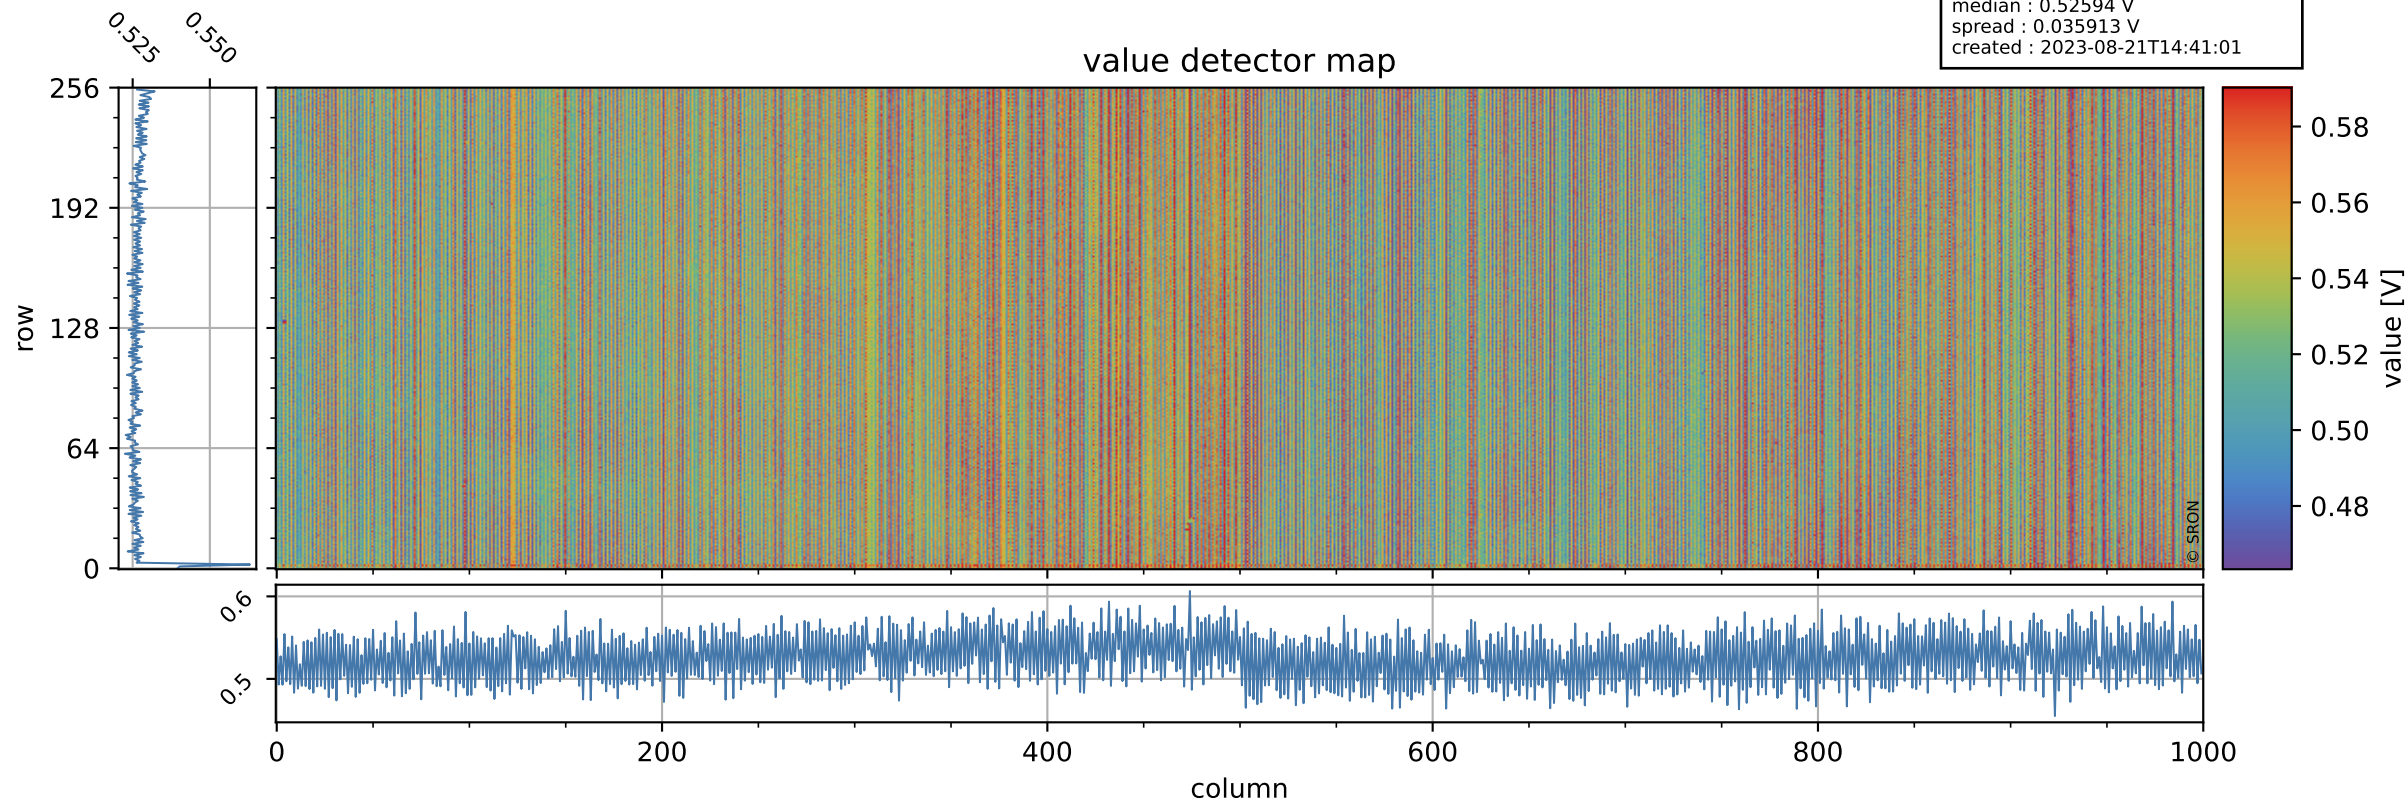

# Tropomi SWIR offset (official)

orbits : 19 in [13282, 13327]  
coverage : 2020-05-06 / 2020-05-09  
median : 0.52594 V  
spread : 0.035913 V  
created : 2023-08-21T14:41:01

## value detector map

# Tropomi SWIR offset (official)

orbits : 19 in [13282, 13327]  
coverage : 2020-05-06 / 2020-05-09  
median : 31.91  $\mu\text{V}$   
spread : 15.774  $\mu\text{V}$   
created : 2023-08-21T14:41:01

# Tropomi SWIR offset (official) ground-tracks of Sentinel-5P

orbits : 19 in [13282, 13327]  
coverage : 2020-05-06 / 2020-05-09  
created : 2023-08-21T14:41:02