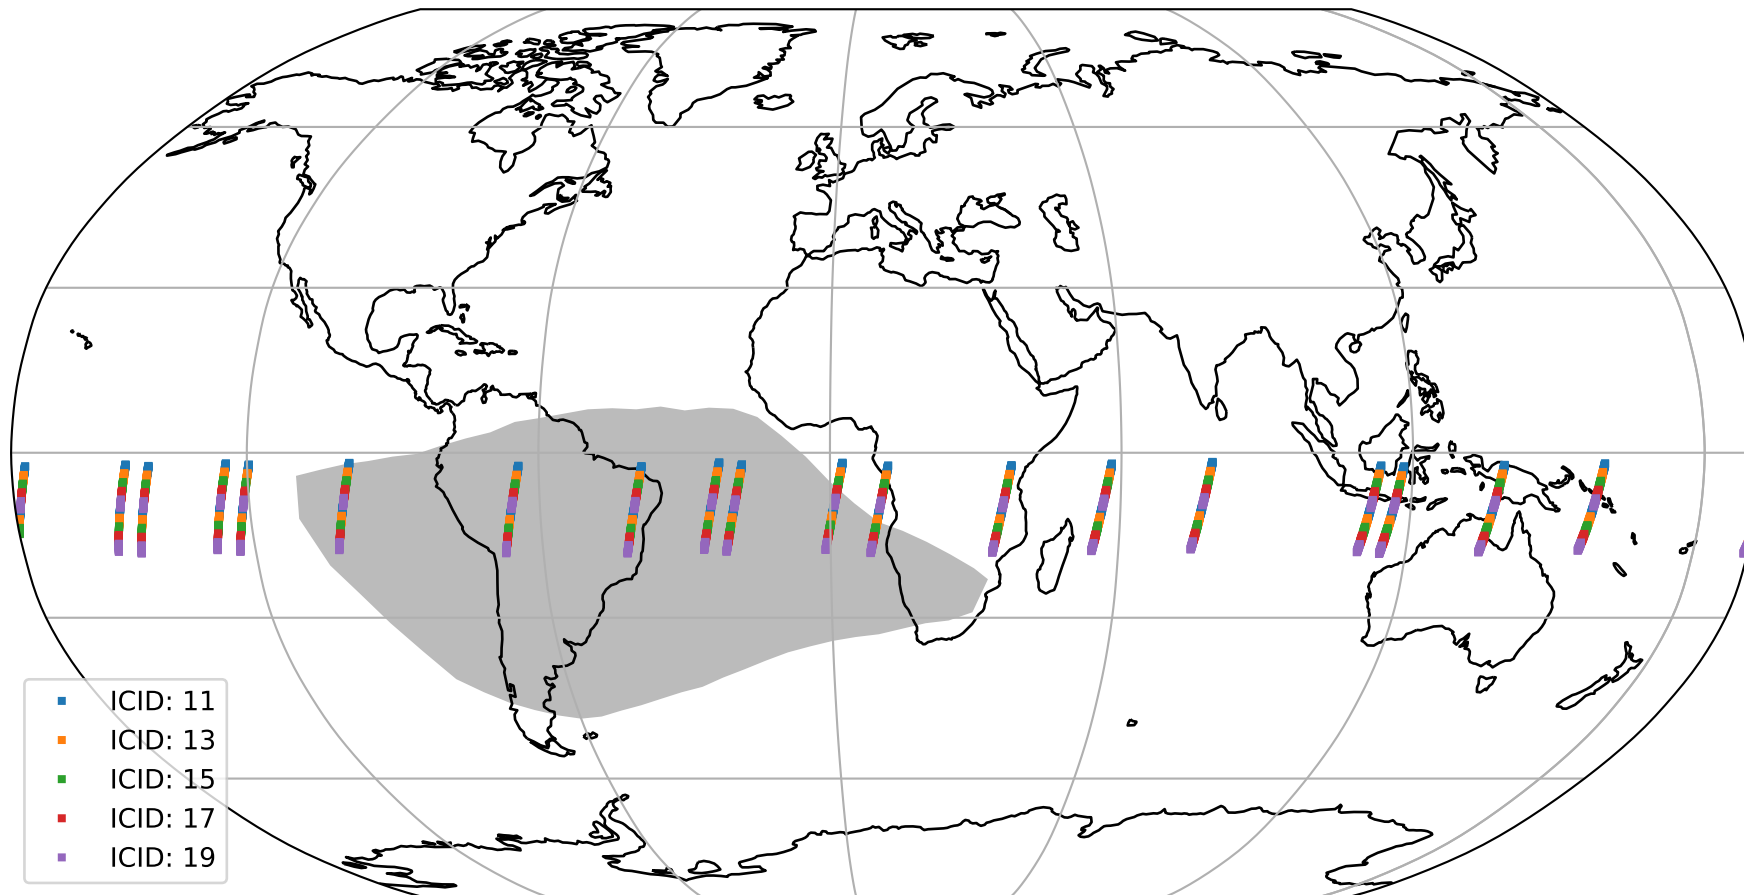

# Tropomi SWIR offset (official)

orbits : 19 in [13282, 13327]  
coverage : 2020-05-06 / 2020-05-09  
median : 31.91  $\mu\text{V}$   
spread : 15.774  $\mu\text{V}$   
created : 2023-08-21T14:41:01

# Tropomi SWIR offset (official)

value compared with SWIR offset CKD

orbits : 19 in [13282, 13327]  
coverage : 2020-05-06 / 2020-05-09  
median : -0.083399 mV  
spread : 0.37549 mV  
created : 2023-08-21T14:41:02

# Tropomi SWIR offset (official) ground-tracks of Sentinel-5P

orbits : 19 in [13282, 13327]  
coverage : 2020-05-06 / 2020-05-09  
created : 2023-08-21T14:41:02

# Tropomi SWIR offset (official)

orbits : [2827, 13327]  
coverage : 2018-04-30 / 2020-05-09  
created : 2023-08-21T14:41:02