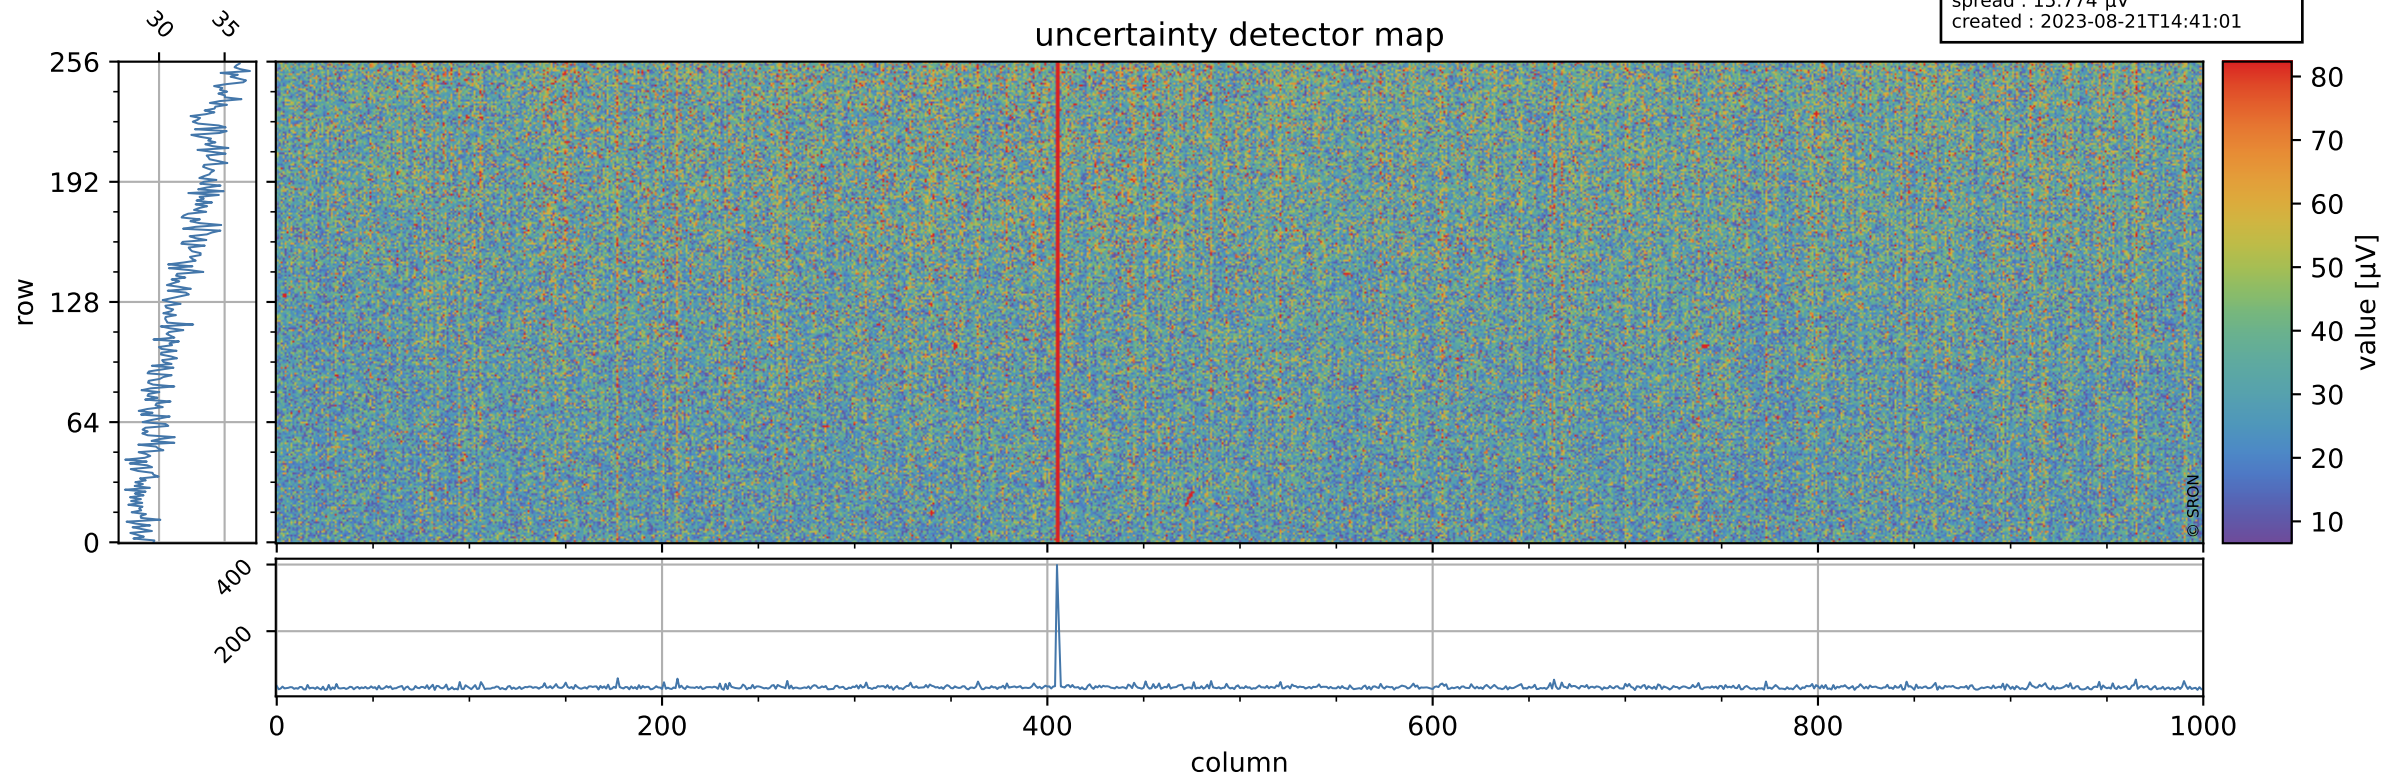

# Tropomi SWIR offset (official)

orbits : 19 in [13282, 13327]  
coverage : 2020-05-06 / 2020-05-09  
median : 0.52594 V  
spread : 0.035913 V  
created : 2023-08-21T14:41:01

## value detector map

# Tropomi SWIR offset (official)

orbits : 19 in [13282, 13327]  
coverage : 2020-05-06 / 2020-05-09  
median : 31.91  $\mu\text{V}$   
spread : 15.774  $\mu\text{V}$   
created : 2023-08-21T14:41:01

# Tropomi SWIR offset (official) ground-tracks of Sentinel-5P

orbits : 19 in [13282, 13327]  
coverage : 2020-05-06 / 2020-05-09  
created : 2023-08-21T14:41:02