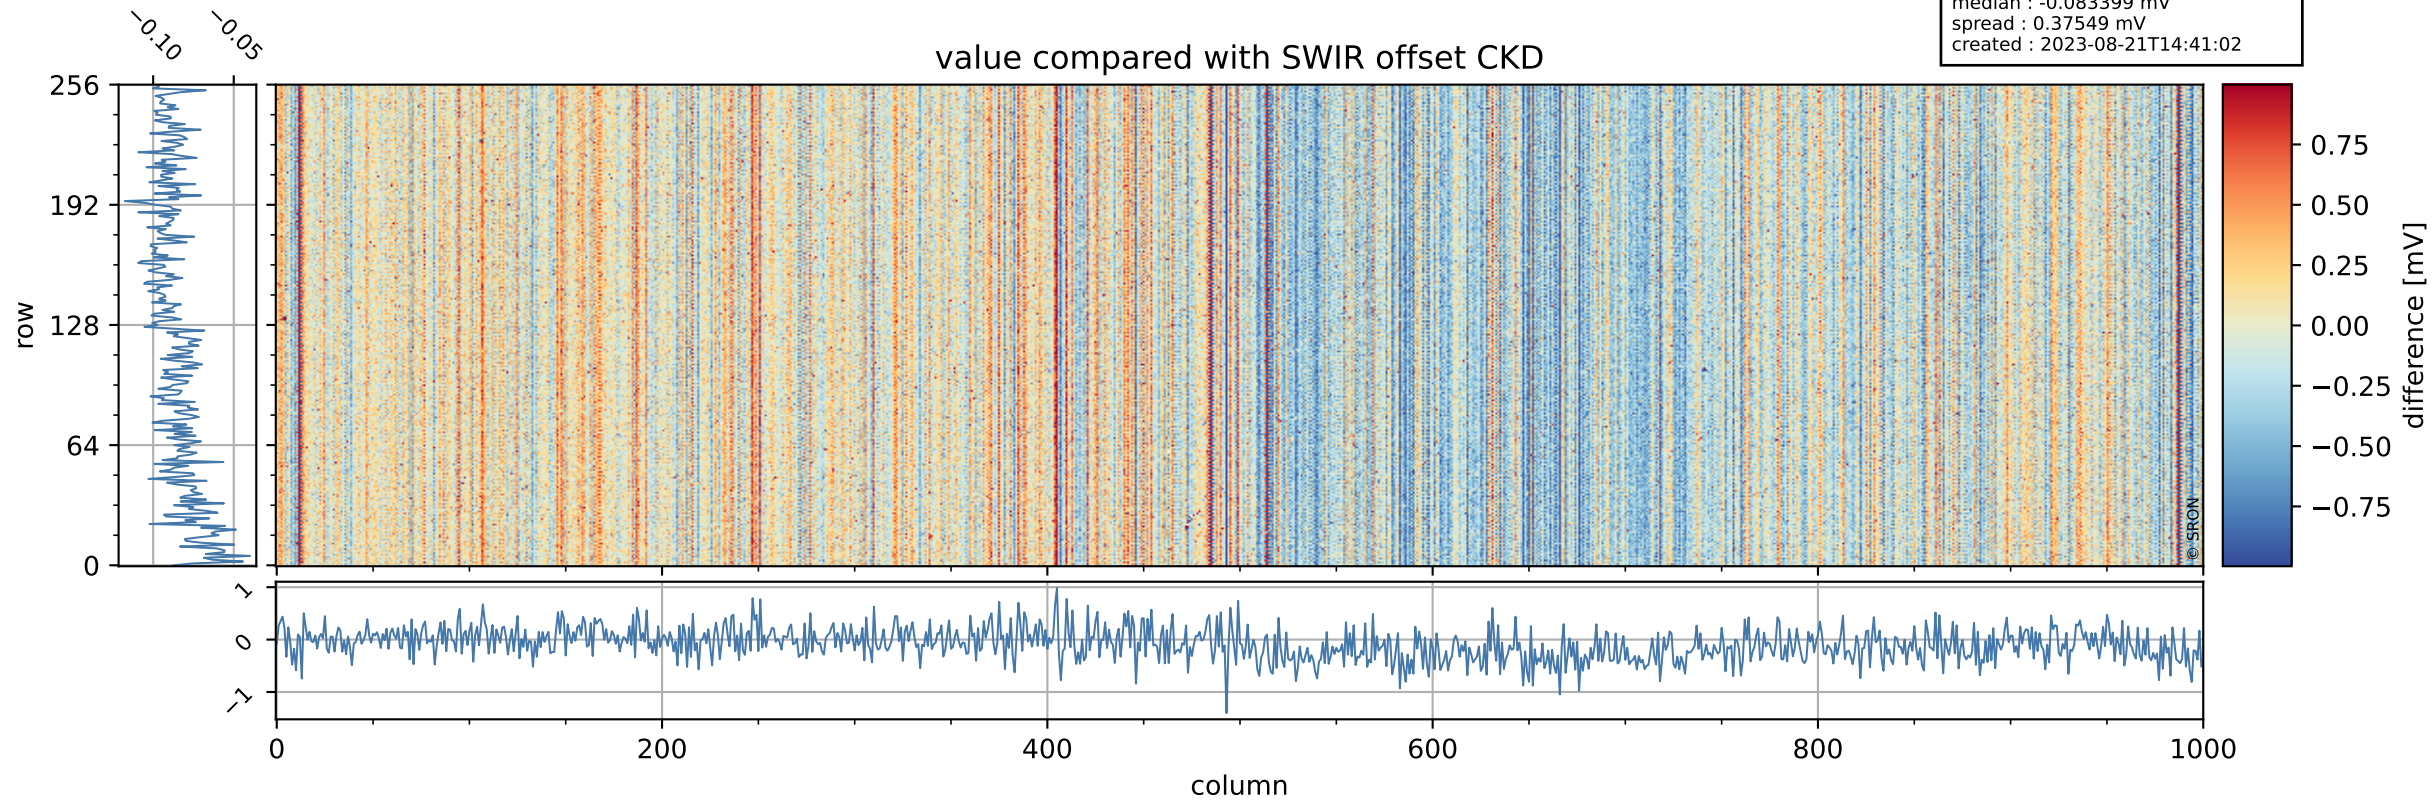

## value detector map

# Tropomi SWIR offset (official)

orbits : 19 in [13282, 13327]  
coverage : 2020-05-06 / 2020-05-09  
median : 31.91  $\mu\text{V}$   
spread : 15.774  $\mu\text{V}$   
created : 2023-08-21T14:41:01

# Tropomi SWIR offset (official)

value compared with SWIR offset CKD

orbits : 19 in [13282, 13327]  
coverage : 2020-05-06 / 2020-05-09  
median : -0.083399 mV  
spread : 0.37549 mV  
created : 2023-08-21T14:41:02

# Tropomi SWIR offset (official) ground-tracks of Sentinel-5P

orbits : 19 in [13282, 13327]  
coverage : 2020-05-06 / 2020-05-09  
created : 2023-08-21T14:41:02