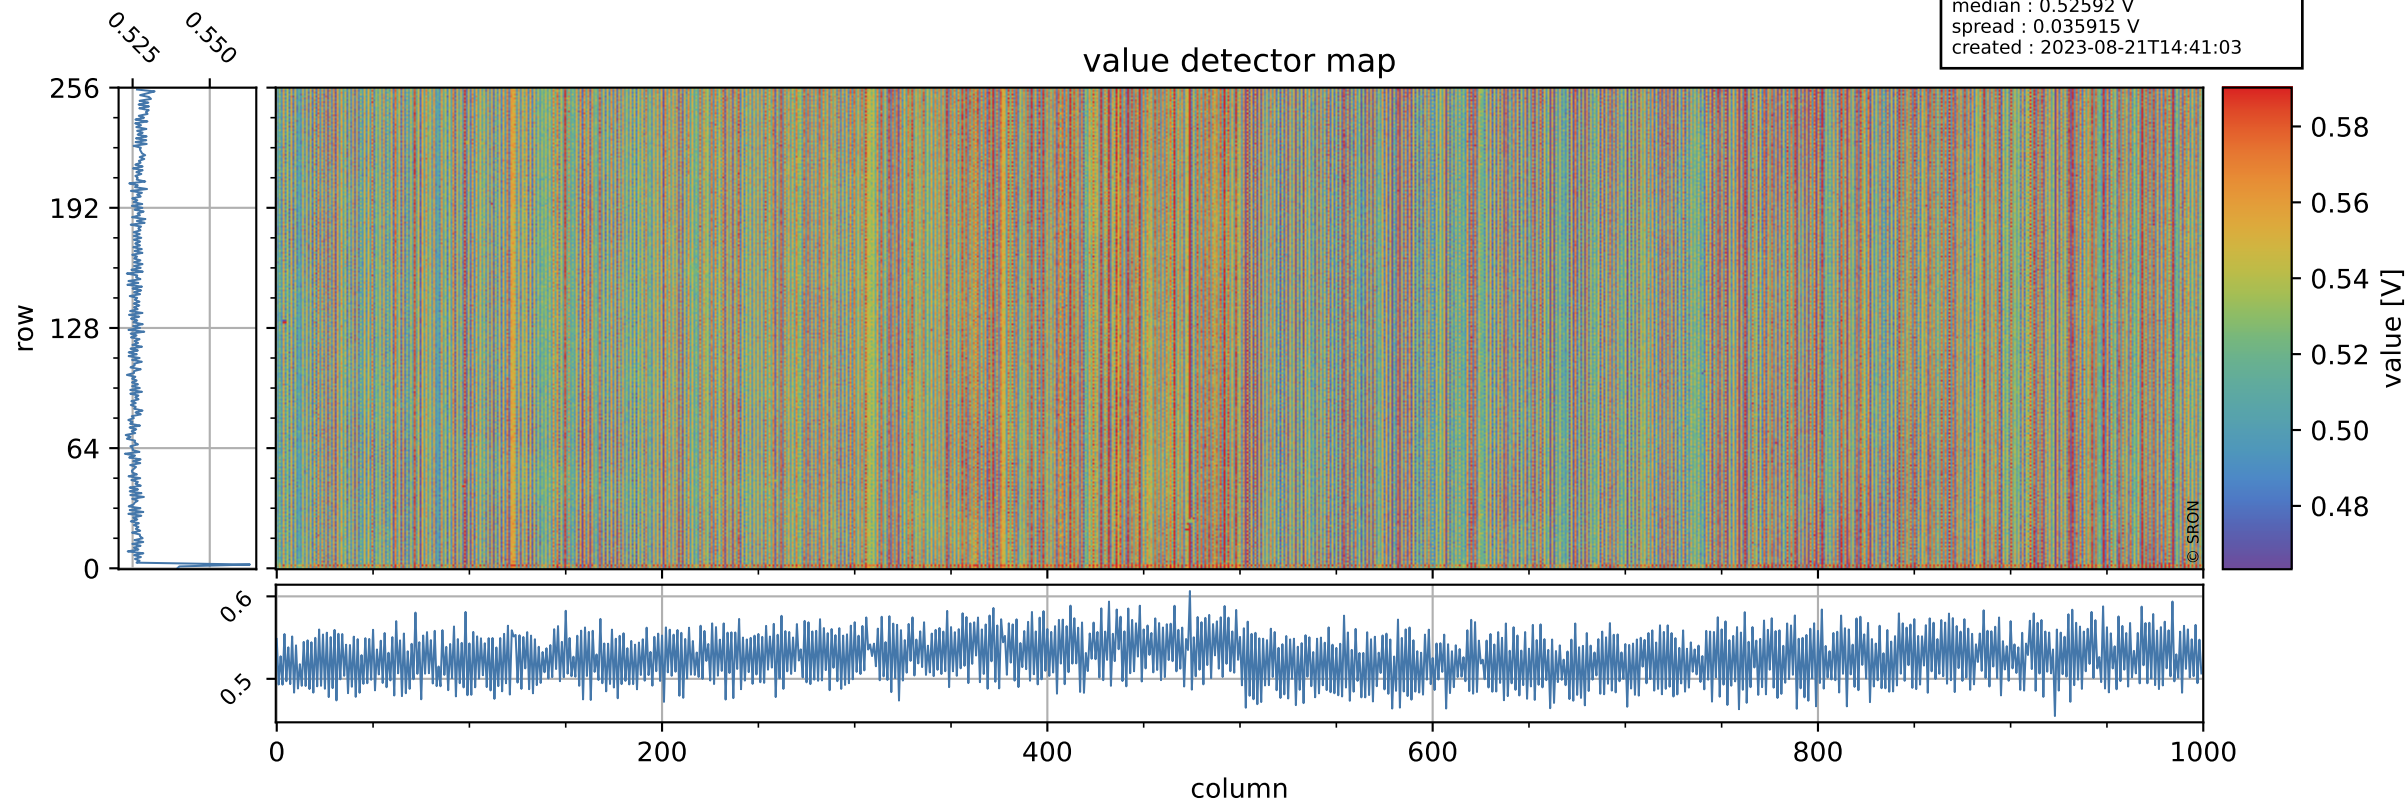

# Tropomi SWIR offset (official)

orbits : 19 in [13297, 13342]  
coverage : 2020-05-07 / 2020-05-10  
median : 0.52592 V  
spread : 0.035915 V  
created : 2023-08-21T14:41:03

## value detector map

# Tropomi SWIR offset (official)

orbits : 19 in [13297, 13342]  
coverage : 2020-05-07 / 2020-05-10  
median : 30.46  $\mu\text{V}$   
spread : 15.15  $\mu\text{V}$   
created : 2023-08-21T14:41:03

# Tropomi SWIR offset (official) ground-tracks of Sentinel-5P

orbits : 19 in [13297, 13342]  
coverage : 2020-05-07 / 2020-05-10  
created : 2023-08-21T14:41:04