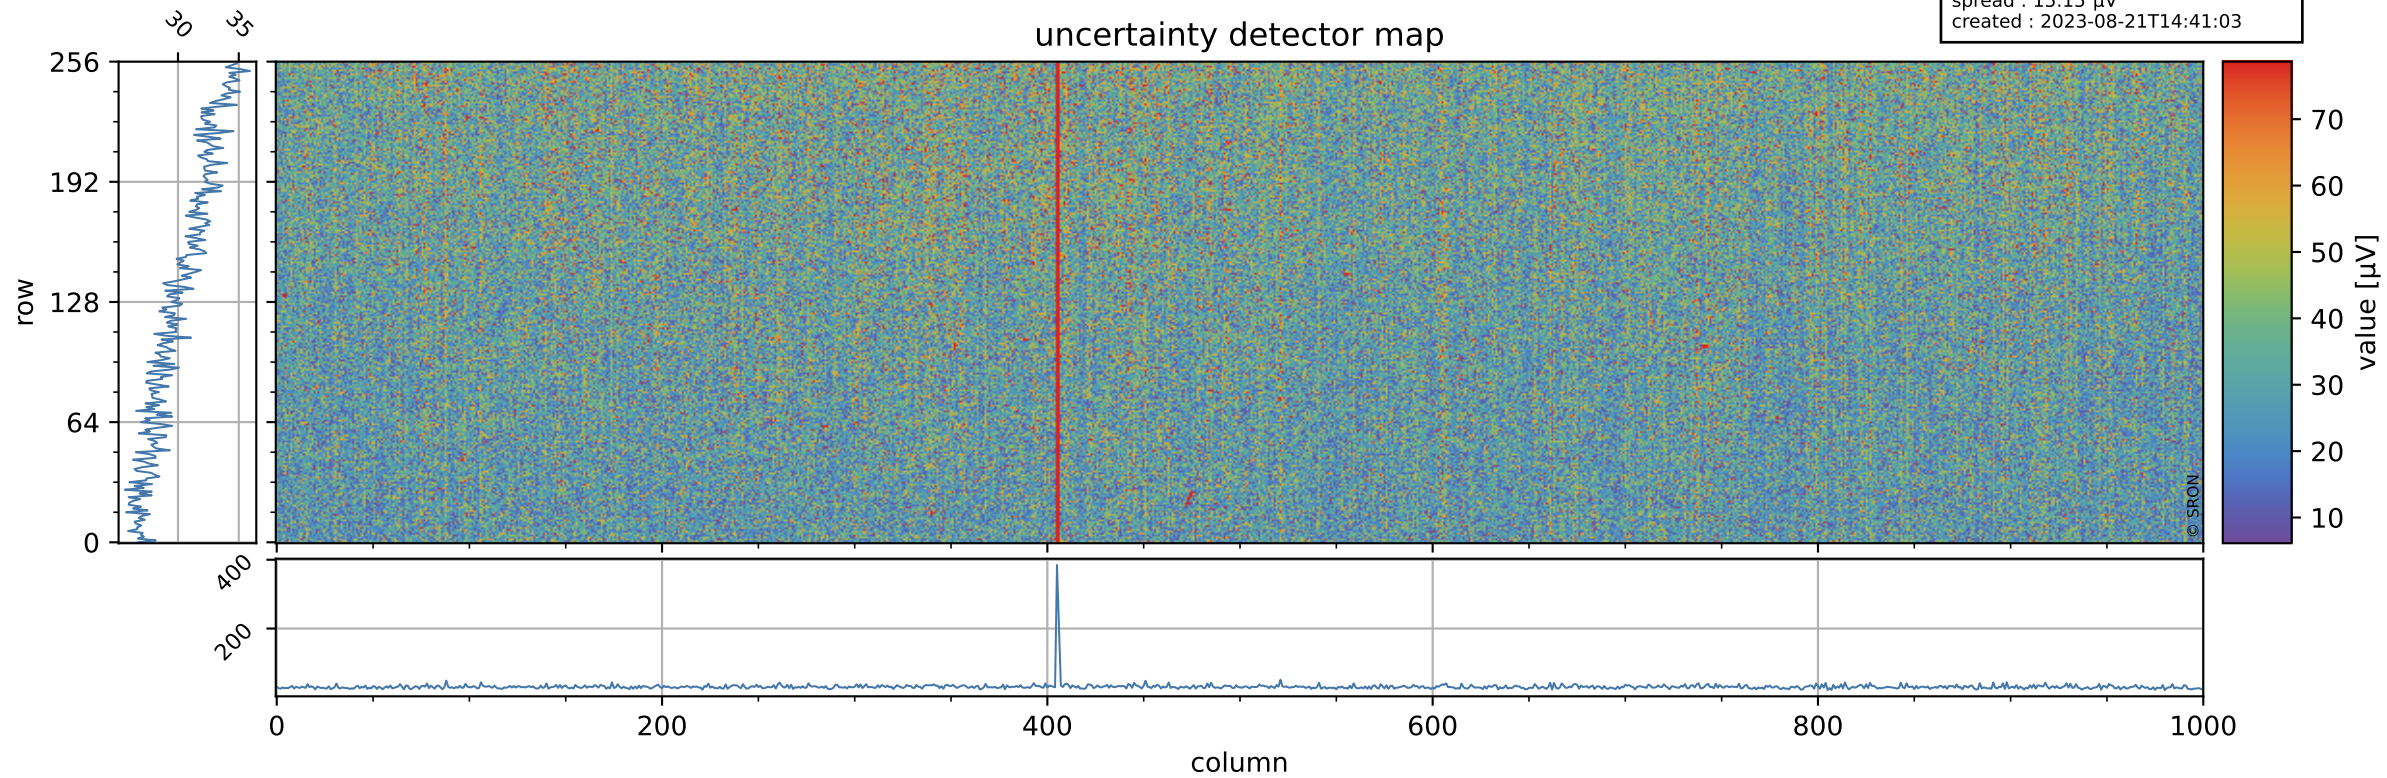

# Tropomi SWIR offset (official)

orbits : 19 in [13297, 13342]  
coverage : 2020-05-07 / 2020-05-10  
median : 0.52592 V  
spread : 0.035915 V  
created : 2023-08-21T14:41:03

## value detector map

# Tropomi SWIR offset (official)

orbits : 19 in [13297, 13342]  
coverage : 2020-05-07 / 2020-05-10  
median : 30.46  $\mu\text{V}$   
spread : 15.15  $\mu\text{V}$   
created : 2023-08-21T14:41:03

# Tropomi SWIR offset (official) ground-tracks of Sentinel-5P

orbits : 19 in [13297, 13342]  
coverage : 2020-05-07 / 2020-05-10  
created : 2023-08-21T14:41:04