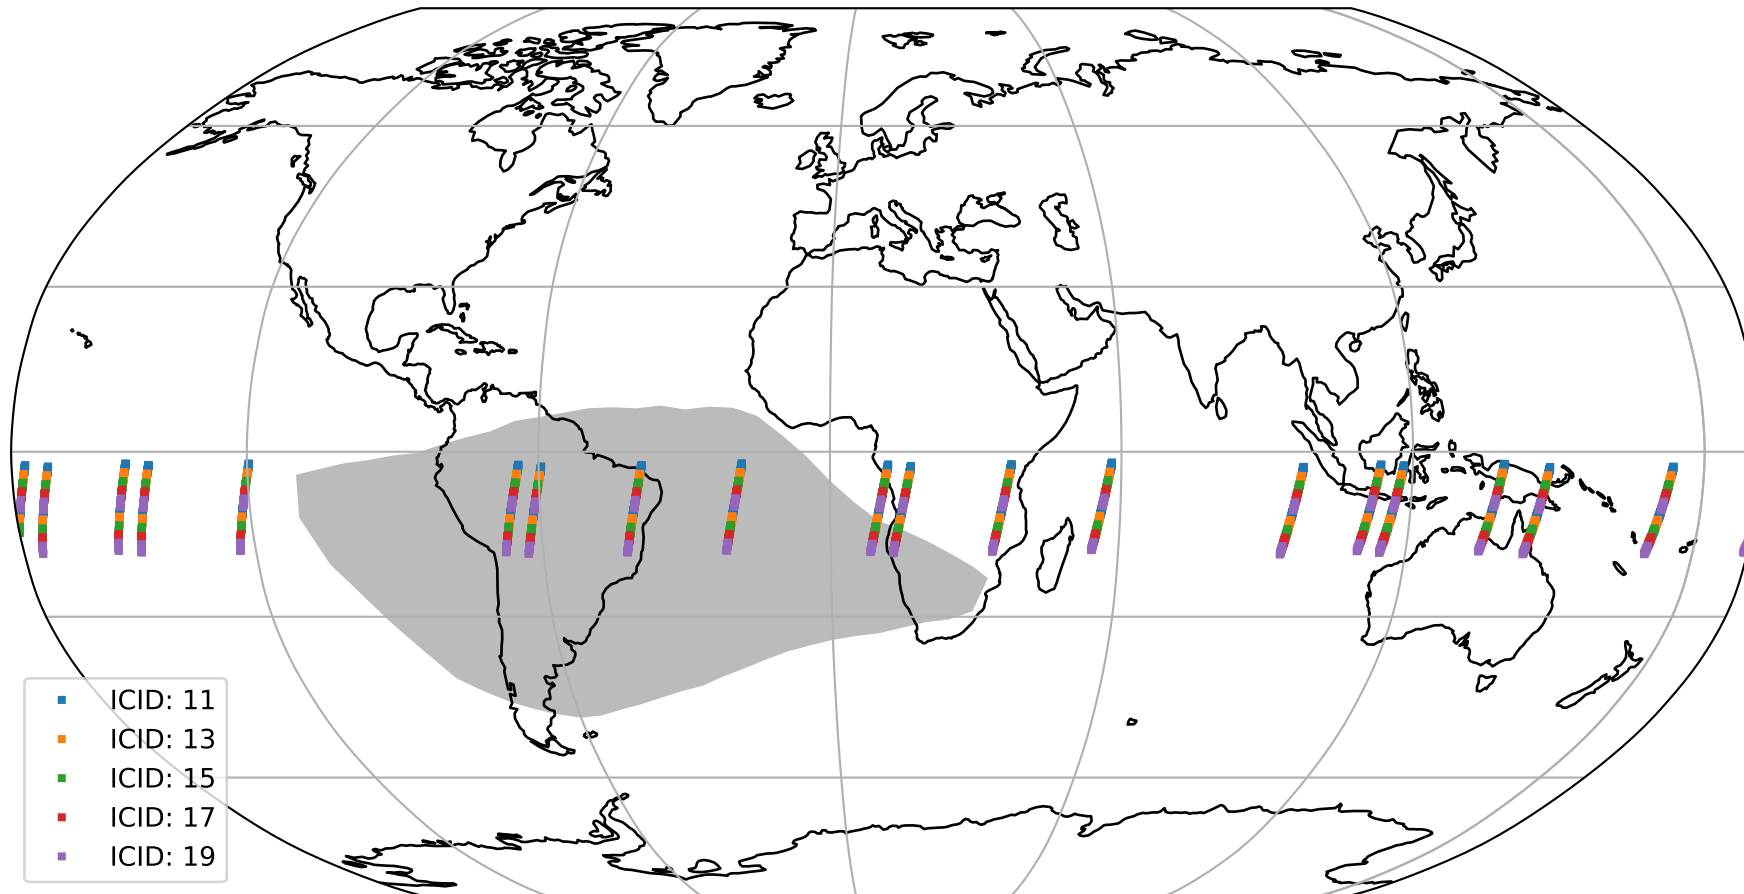

# Tropomi SWIR offset (official)

orbits : 19 in [13297, 13342]  
coverage : 2020-05-07 / 2020-05-10  
median : 30.46  $\mu\text{V}$   
spread : 15.15  $\mu\text{V}$   
created : 2023-08-21T14:41:03

# Tropomi SWIR offset (official)

orbits : 19 in [13297, 13342]  
coverage : 2020-05-07 / 2020-05-10  
median : -0.093733 mV  
spread : 0.38072 mV  
created : 2023-08-21T14:41:04

value compared with SWIR offset CKD

# Tropomi SWIR offset (official) ground-tracks of Sentinel-5P

orbits : 19 in [13297, 13342]  
coverage : 2020-05-07 / 2020-05-10  
created : 2023-08-21T14:41:04

# Tropomi SWIR offset (official)

orbits : [2827, 13342]  
coverage : 2018-04-30 / 2020-05-10  
created : 2023-08-21T14:41:04