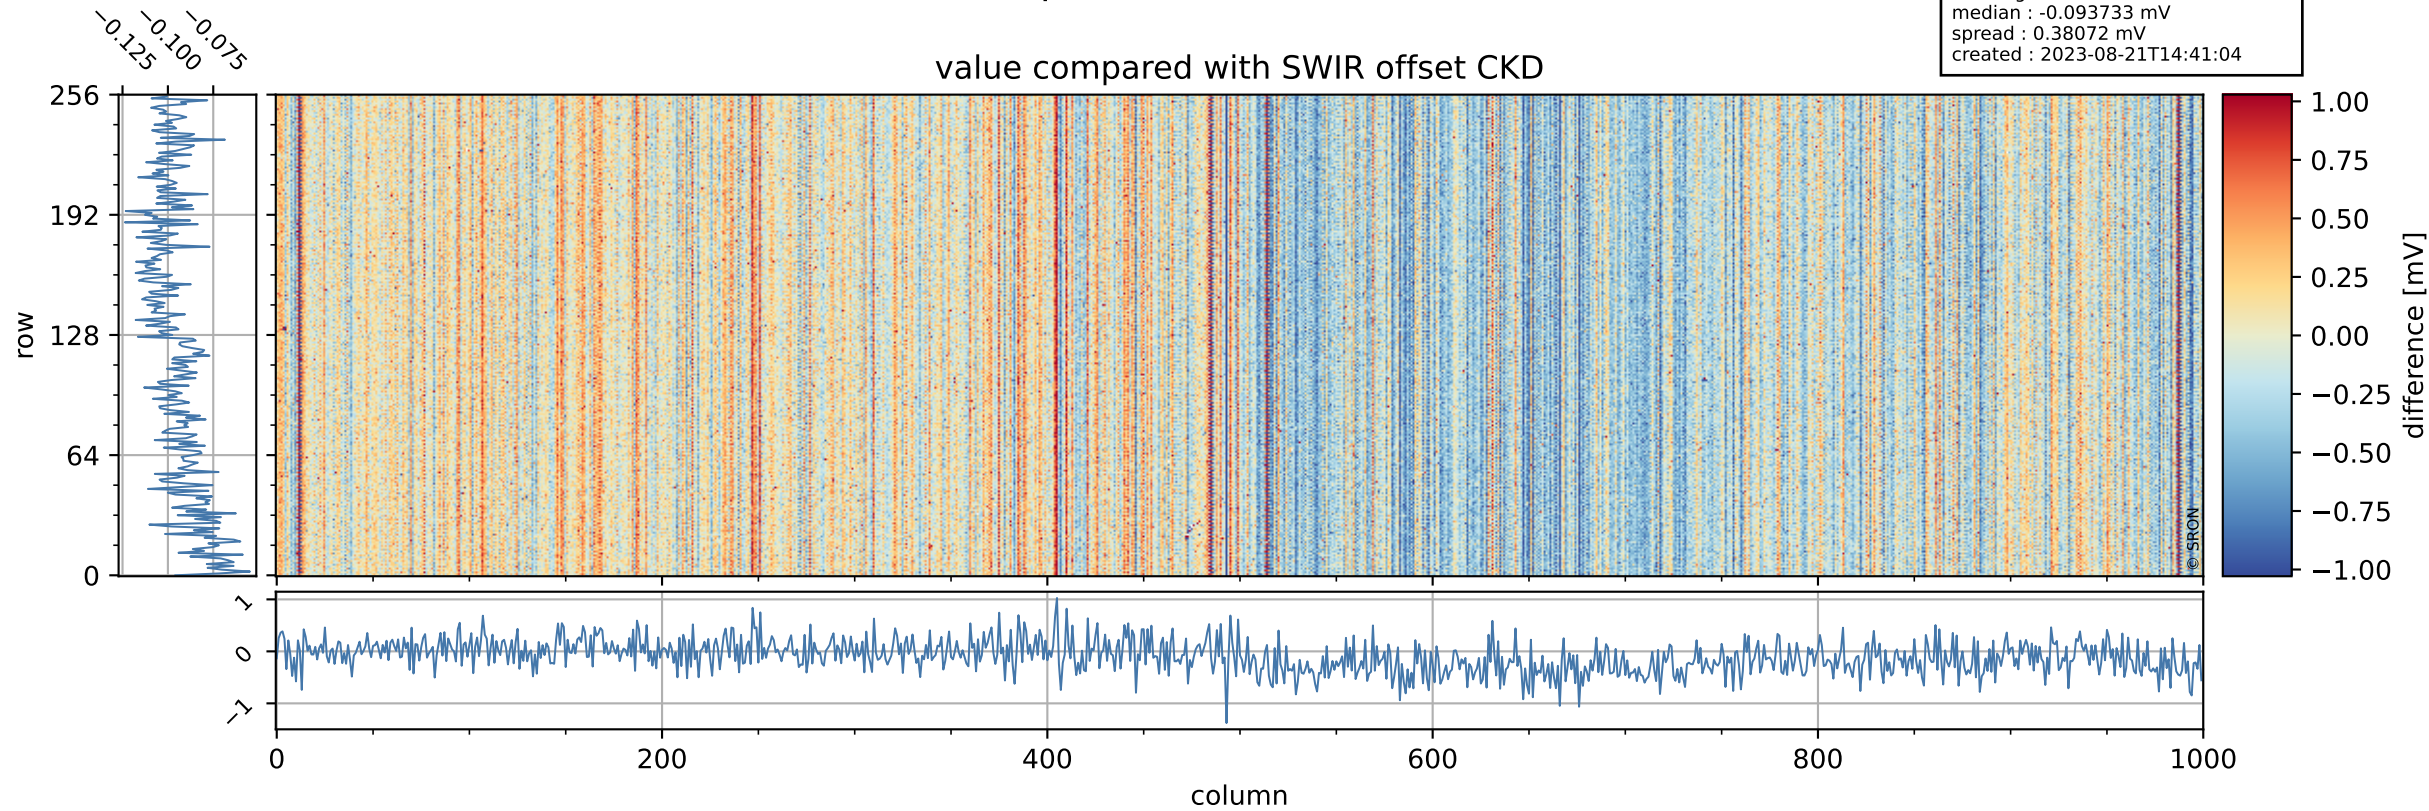

## value detector map

# Tropomi SWIR offset (official)

orbits : 19 in [13297, 13342]  
coverage : 2020-05-07 / 2020-05-10  
median : 30.46  $\mu\text{V}$   
spread : 15.15  $\mu\text{V}$   
created : 2023-08-21T14:41:03

# Tropomi SWIR offset (official)

orbits : 19 in [13297, 13342]  
coverage : 2020-05-07 / 2020-05-10  
median : -0.093733 mV  
spread : 0.38072 mV  
created : 2023-08-21T14:41:04

value compared with SWIR offset CKD

# Tropomi SWIR offset (official) ground-tracks of Sentinel-5P

orbits : 19 in [13297, 13342]  
coverage : 2020-05-07 / 2020-05-10  
created : 2023-08-21T14:41:04