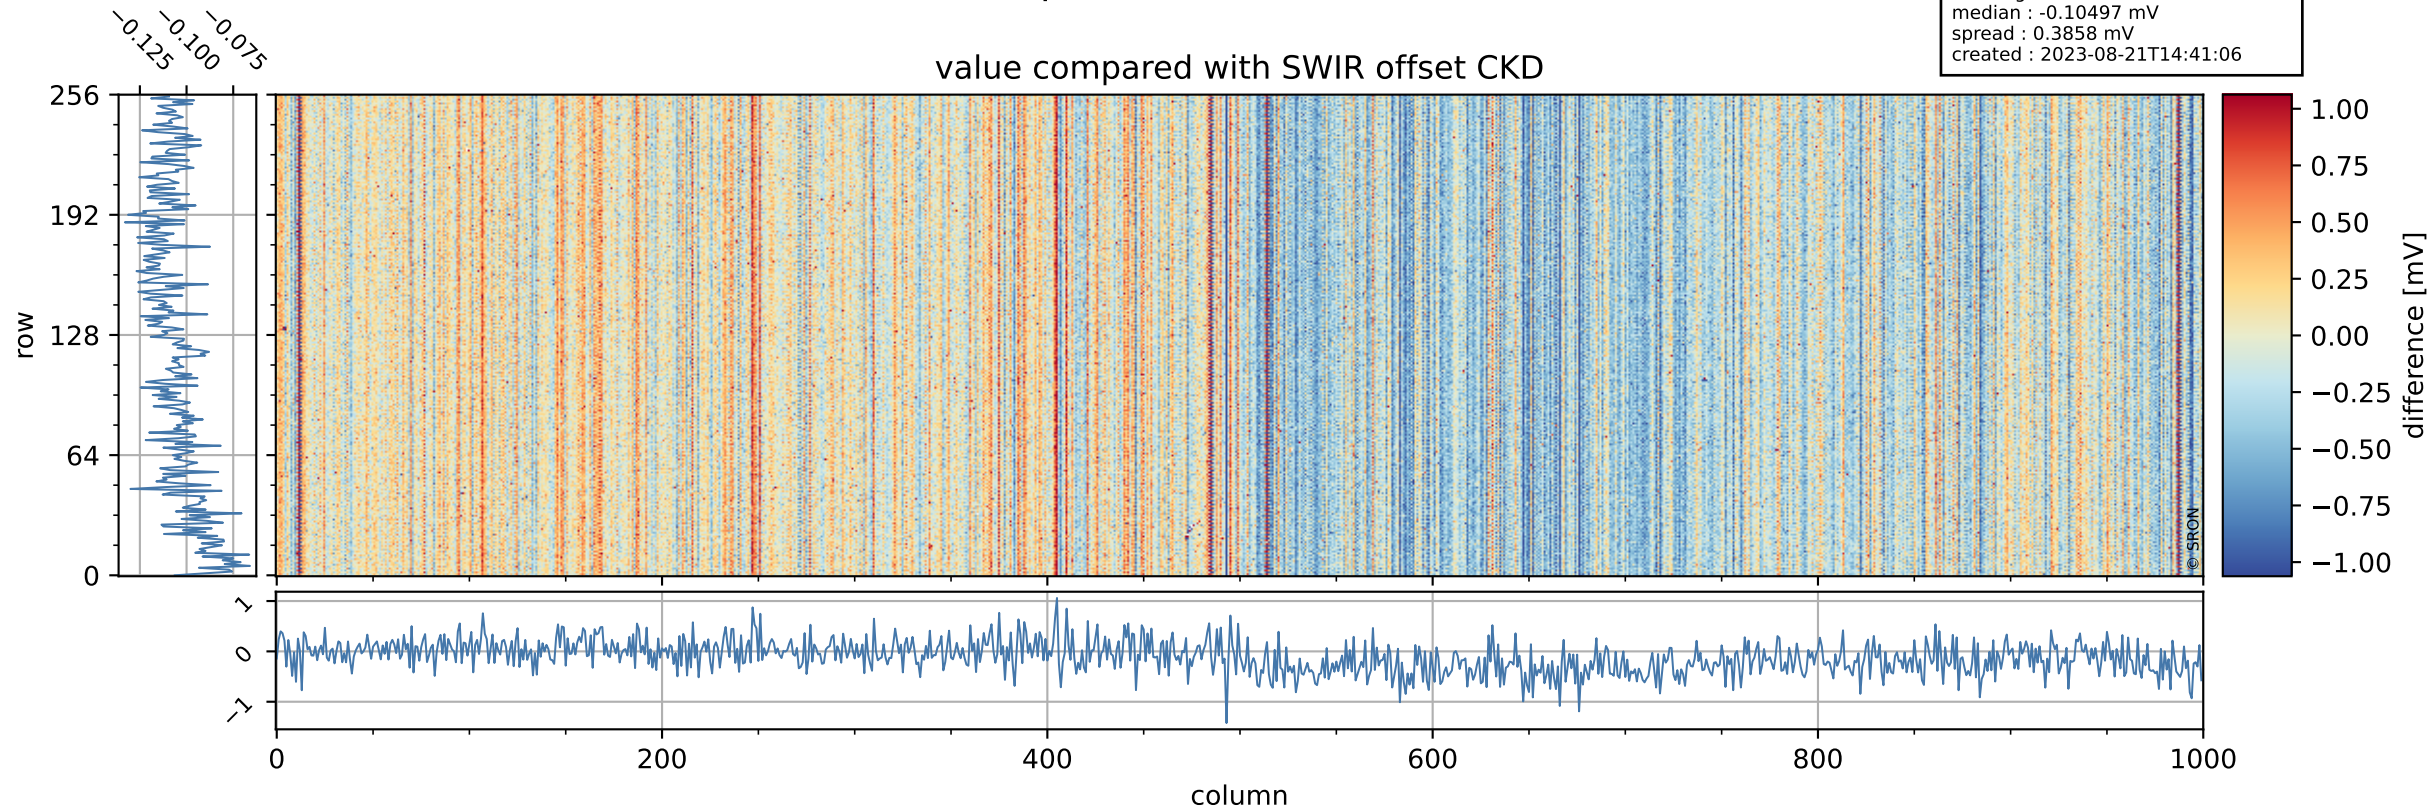

Tropomi SWIR offset (official)

orbits : 20 in [13312, 13357]
coverage : 2020-05-08 / 2020-05-11
median : 0.52591 V
spread : 0.035917 V
created : 2023-08-21T14:41:05

value detector map

Tropomi SWIR offset (official)

orbits : 20 in [13312, 13357]
coverage : 2020-05-08 / 2020-05-11
median : 31.247 μV
spread : 15.301 μV
created : 2023-08-21T14:41:05

Tropomi SWIR offset (official)

value compared with SWIR offset CKD

orbits : 20 in [13312, 13357]
coverage : 2020-05-08 / 2020-05-11
median : -0.10497 mV
spread : 0.3858 mV
created : 2023-08-21T14:41:06

Tropomi SWIR offset (official) ground-tracks of Sentinel-5P

orbits : 20 in [13312, 13357]
coverage : 2020-05-08 / 2020-05-11
created : 2023-08-21T14:41:06

Tropomi SWIR offset (official)

orbits : [2827, 13357]
coverage : 2018-04-30 / 2020-05-11
created : 2023-08-21T14:41:06

trend of detector median & temperatures