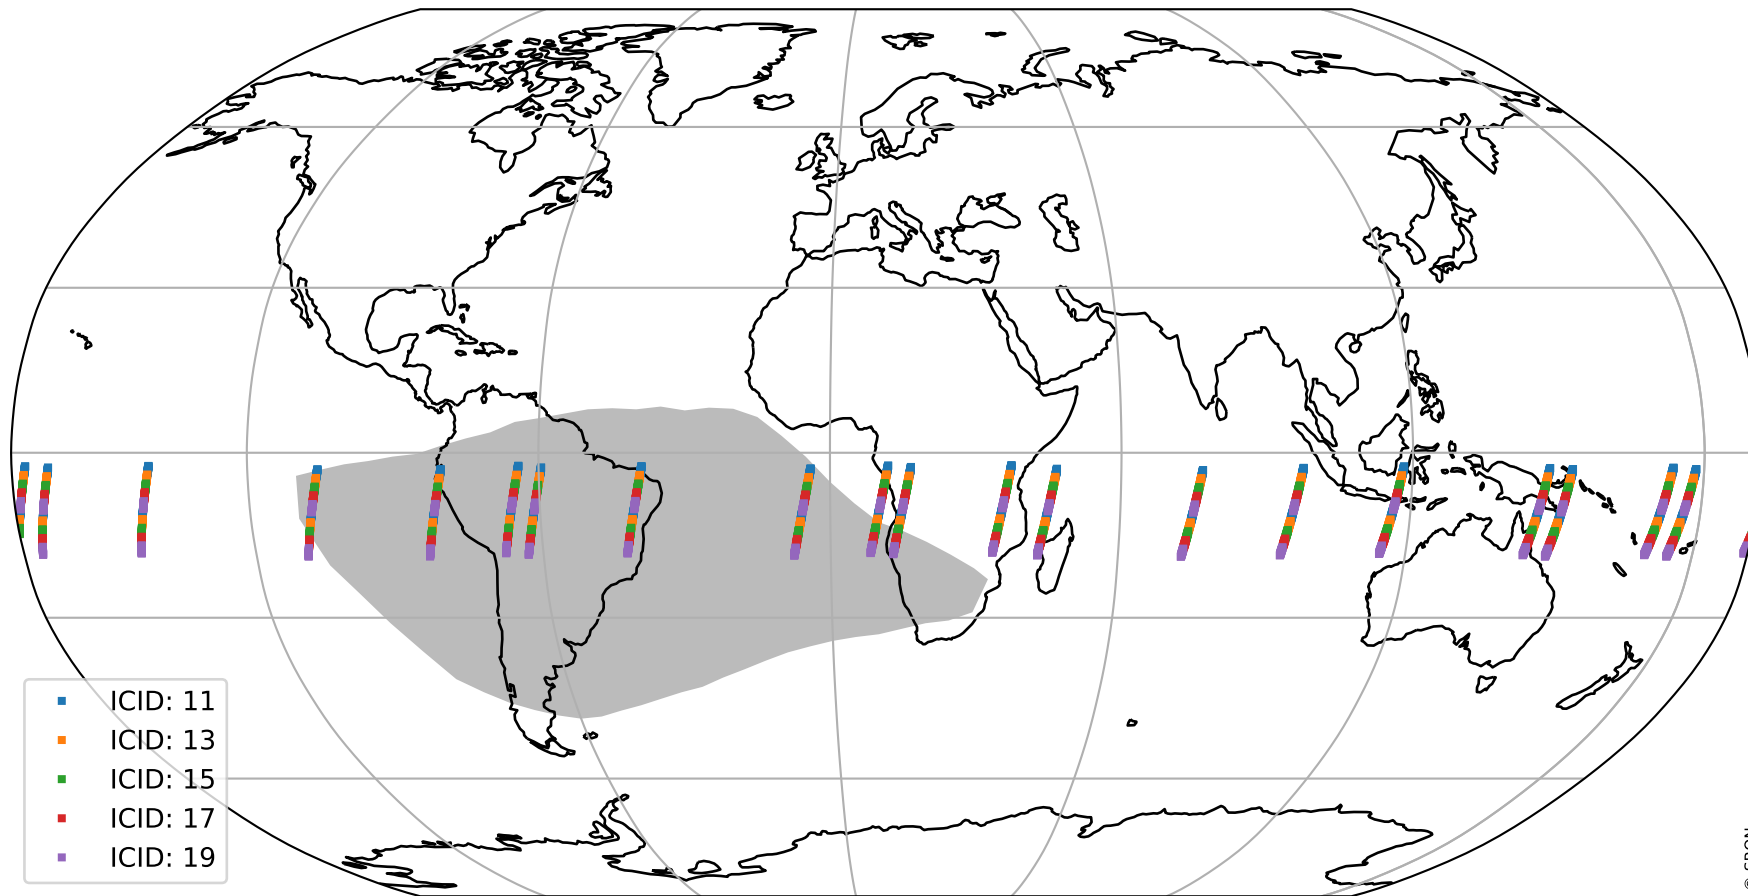

Tropomi SWIR offset (official)

orbits : 20 in [13312, 13357]
coverage : 2020-05-08 / 2020-05-11
median : 0.52591 V
spread : 0.035917 V
created : 2023-08-21T14:41:05

value detector map

Tropomi SWIR offset (official)

orbits : 20 in [13312, 13357]
coverage : 2020-05-08 / 2020-05-11
median : 31.247 μV
spread : 15.301 μV
created : 2023-08-21T14:41:05

Tropomi SWIR offset (official)

value compared with SWIR offset CKD

orbits : 20 in [13312, 13357]
coverage : 2020-05-08 / 2020-05-11
median : -0.10497 mV
spread : 0.3858 mV
created : 2023-08-21T14:41:06

Tropomi SWIR offset (official) ground-tracks of Sentinel-5P

orbits : 20 in [13312, 13357]
coverage : 2020-05-08 / 2020-05-11
created : 2023-08-21T14:41:06

Tropomi SWIR offset (official)

orbits : [2827, 13357]
coverage : 2018-04-30 / 2020-05-11
created : 2023-08-21T14:41:06

trend of detector median & temperatures