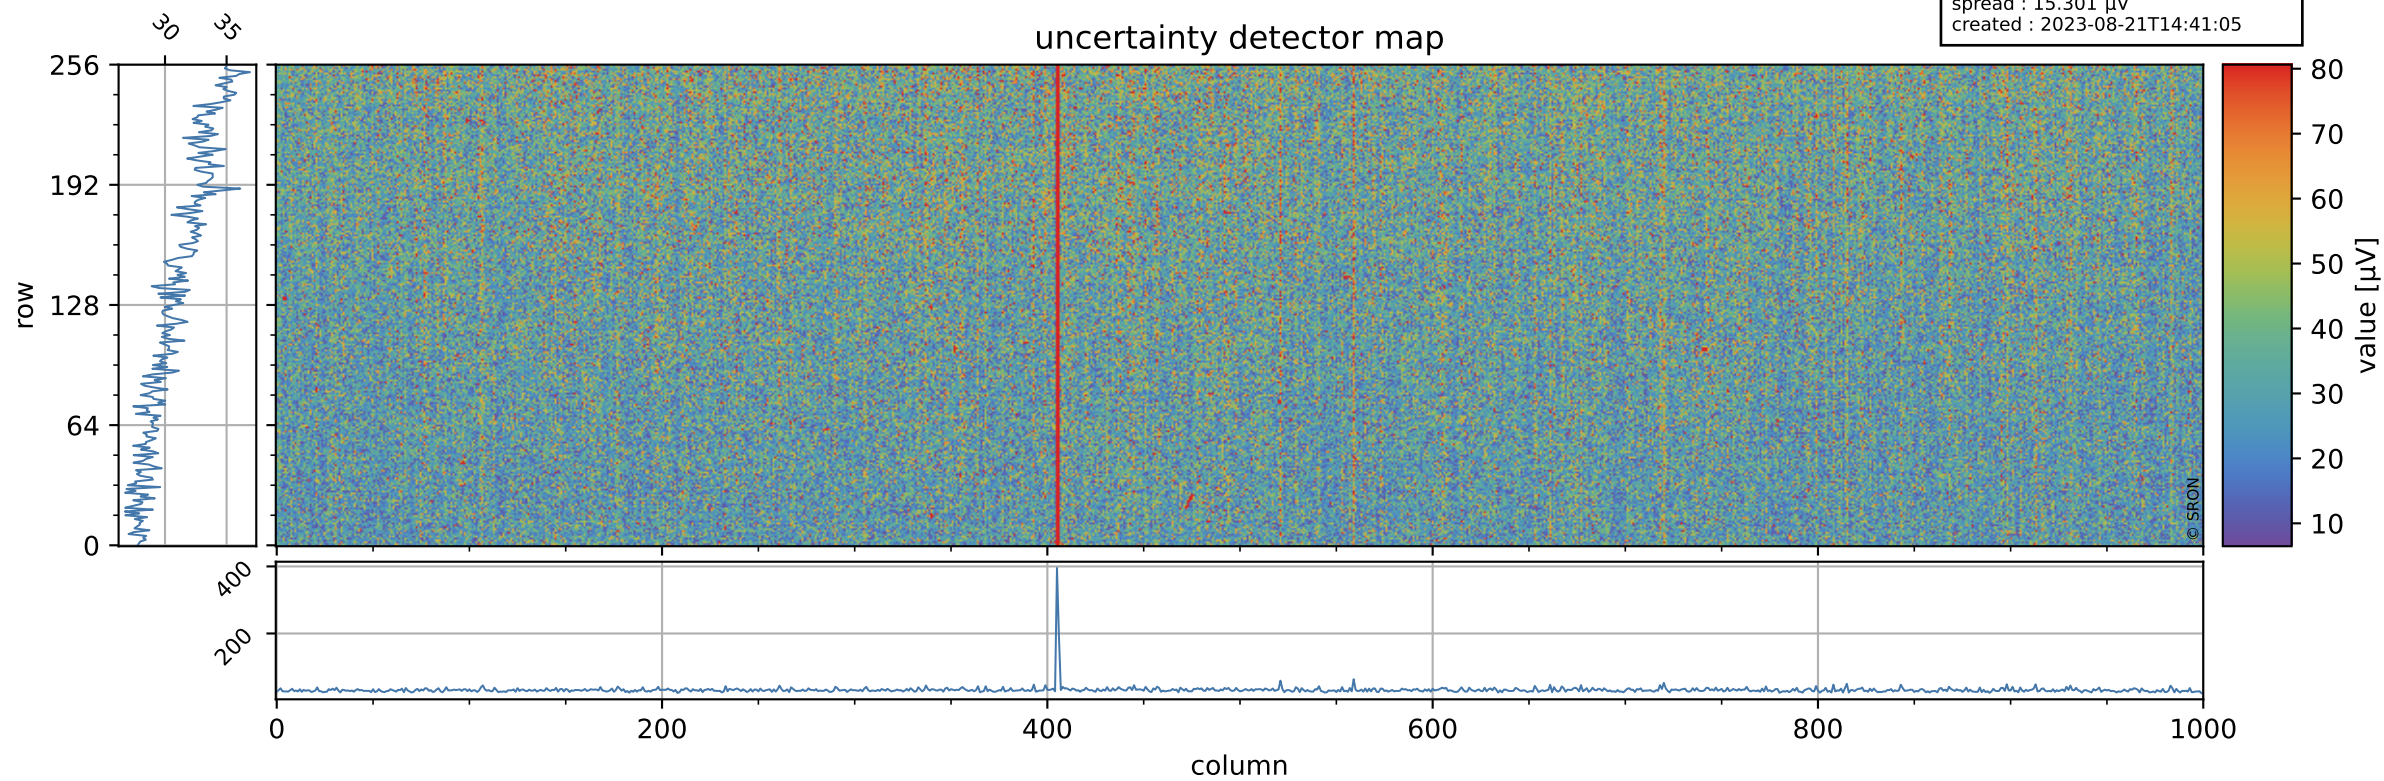

Tropomi SWIR offset (official)

orbits : 20 in [13312, 13357]
coverage : 2020-05-08 / 2020-05-11
median : 0.52591 V
spread : 0.035917 V
created : 2023-08-21T14:41:05

value detector map

Tropomi SWIR offset (official)

orbits : 20 in [13312, 13357]
coverage : 2020-05-08 / 2020-05-11
median : 31.247 μV
spread : 15.301 μV
created : 2023-08-21T14:41:05

Tropomi SWIR offset (official)

value compared with SWIR offset CKD

orbits : 20 in [13312, 13357]
coverage : 2020-05-08 / 2020-05-11
median : -0.10497 mV
spread : 0.3858 mV
created : 2023-08-21T14:41:06

Tropomi SWIR offset (official) ground-tracks of Sentinel-5P

orbits : 20 in [13312, 13357]
coverage : 2020-05-08 / 2020-05-11
created : 2023-08-21T14:41:06

Tropomi SWIR offset (official)

orbits : [2827, 13357]
coverage : 2018-04-30 / 2020-05-11
created : 2023-08-21T14:41:06

trend of detector median & temperatures