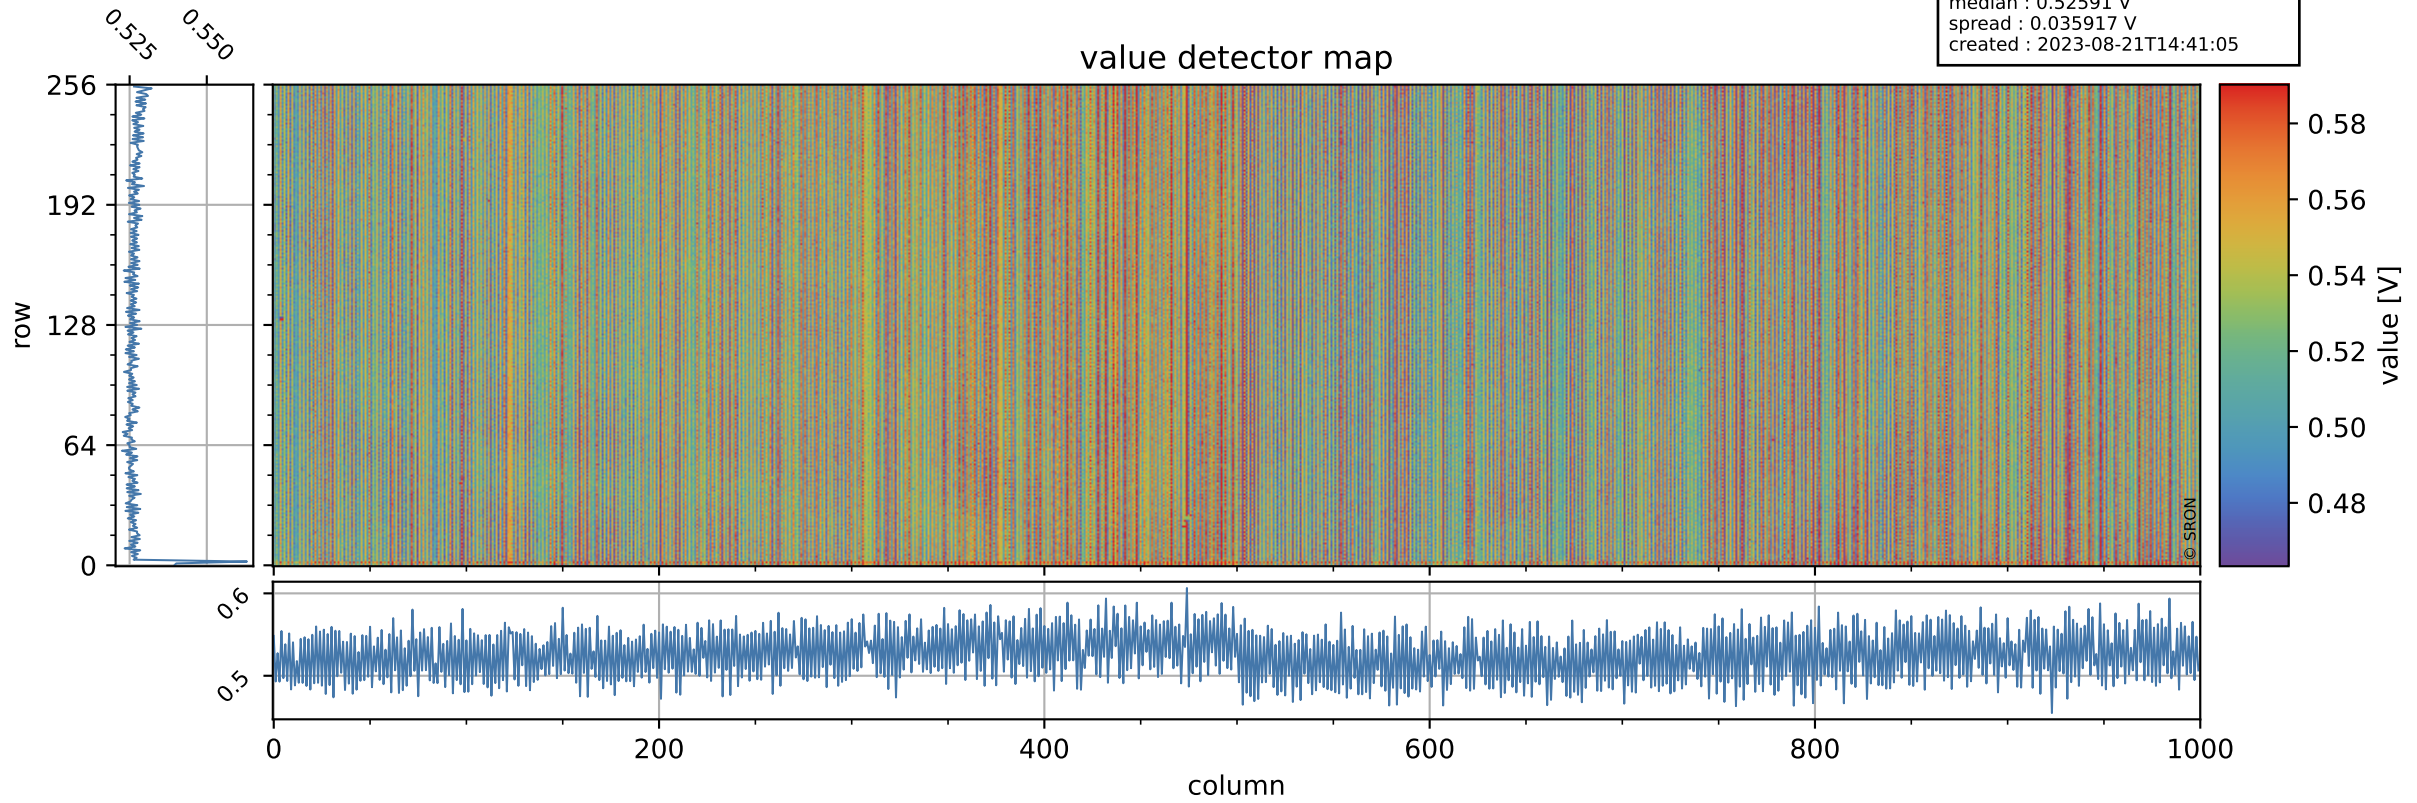

Tropomi SWIR offset (official)

orbits : 20 in [13312, 13357]
coverage : 2020-05-08 / 2020-05-11
median : 0.52591 V
spread : 0.035917 V
created : 2023-08-21T14:41:05

value detector map

Tropomi SWIR offset (official)

orbits : 20 in [13312, 13357]
coverage : 2020-05-08 / 2020-05-11
median : 31.247 μV
spread : 15.301 μV
created : 2023-08-21T14:41:05

Tropomi SWIR offset (official)

value compared with SWIR offset CKD

orbits : 20 in [13312, 13357]
coverage : 2020-05-08 / 2020-05-11
median : -0.10497 mV
spread : 0.3858 mV
created : 2023-08-21T14:41:06

Tropomi SWIR offset (official) ground-tracks of Sentinel-5P

orbits : 20 in [13312, 13357]
coverage : 2020-05-08 / 2020-05-11
created : 2023-08-21T14:41:06

Tropomi SWIR offset (official)

orbits : [2827, 13357]
coverage : 2018-04-30 / 2020-05-11
created : 2023-08-21T14:41:06

trend of detector median & temperatures