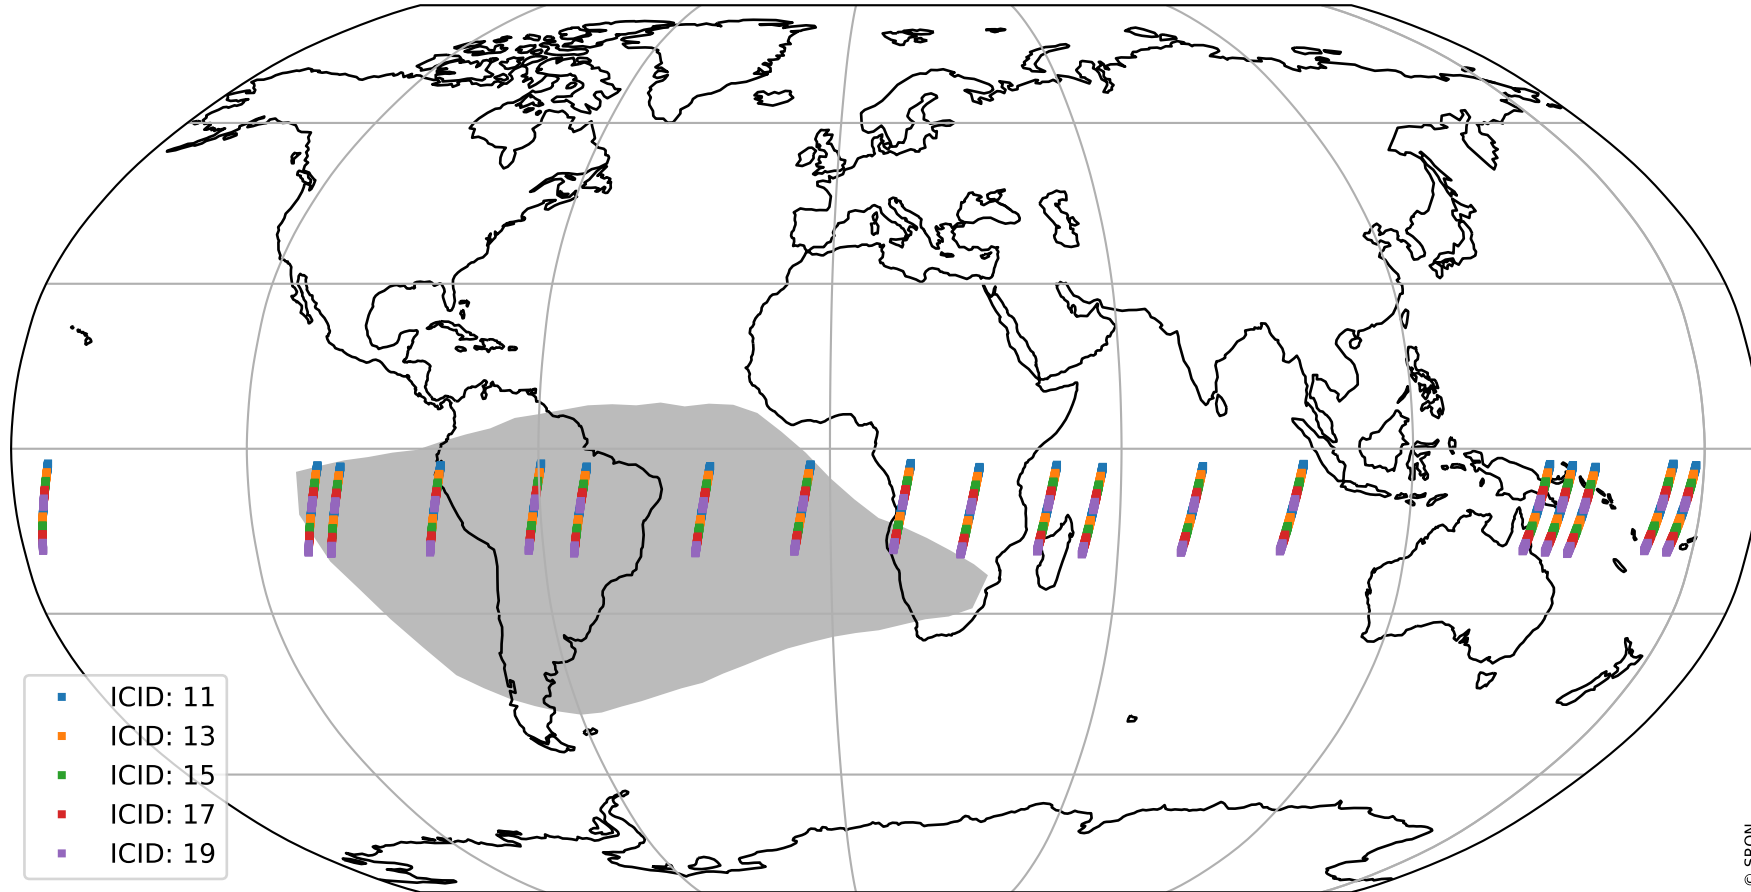

# Tropomi SWIR offset (official)

orbits : 19 in [13327, 13372]  
coverage : 2020-05-09 / 2020-05-12  
median : 32.477  $\mu\text{V}$   
spread : 15.81  $\mu\text{V}$   
created : 2023-08-21T14:41:07

# Tropomi SWIR offset (official)

value compared with SWIR offset CKD

orbits : 19 in [13327, 13372]  
coverage : 2020-05-09 / 2020-05-12  
median : -0.1001 mV  
spread : 0.38919 mV  
created : 2023-08-21T14:41:08

# Tropomi SWIR offset (official) ground-tracks of Sentinel-5P

orbits : 19 in [13327, 13372]  
coverage : 2020-05-09 / 2020-05-12  
created : 2023-08-21T14:41:08

# Tropomi SWIR offset (official)

orbits : [2827, 13372]  
coverage : 2018-04-30 / 2020-05-12  
created : 2023-08-21T14:41:08