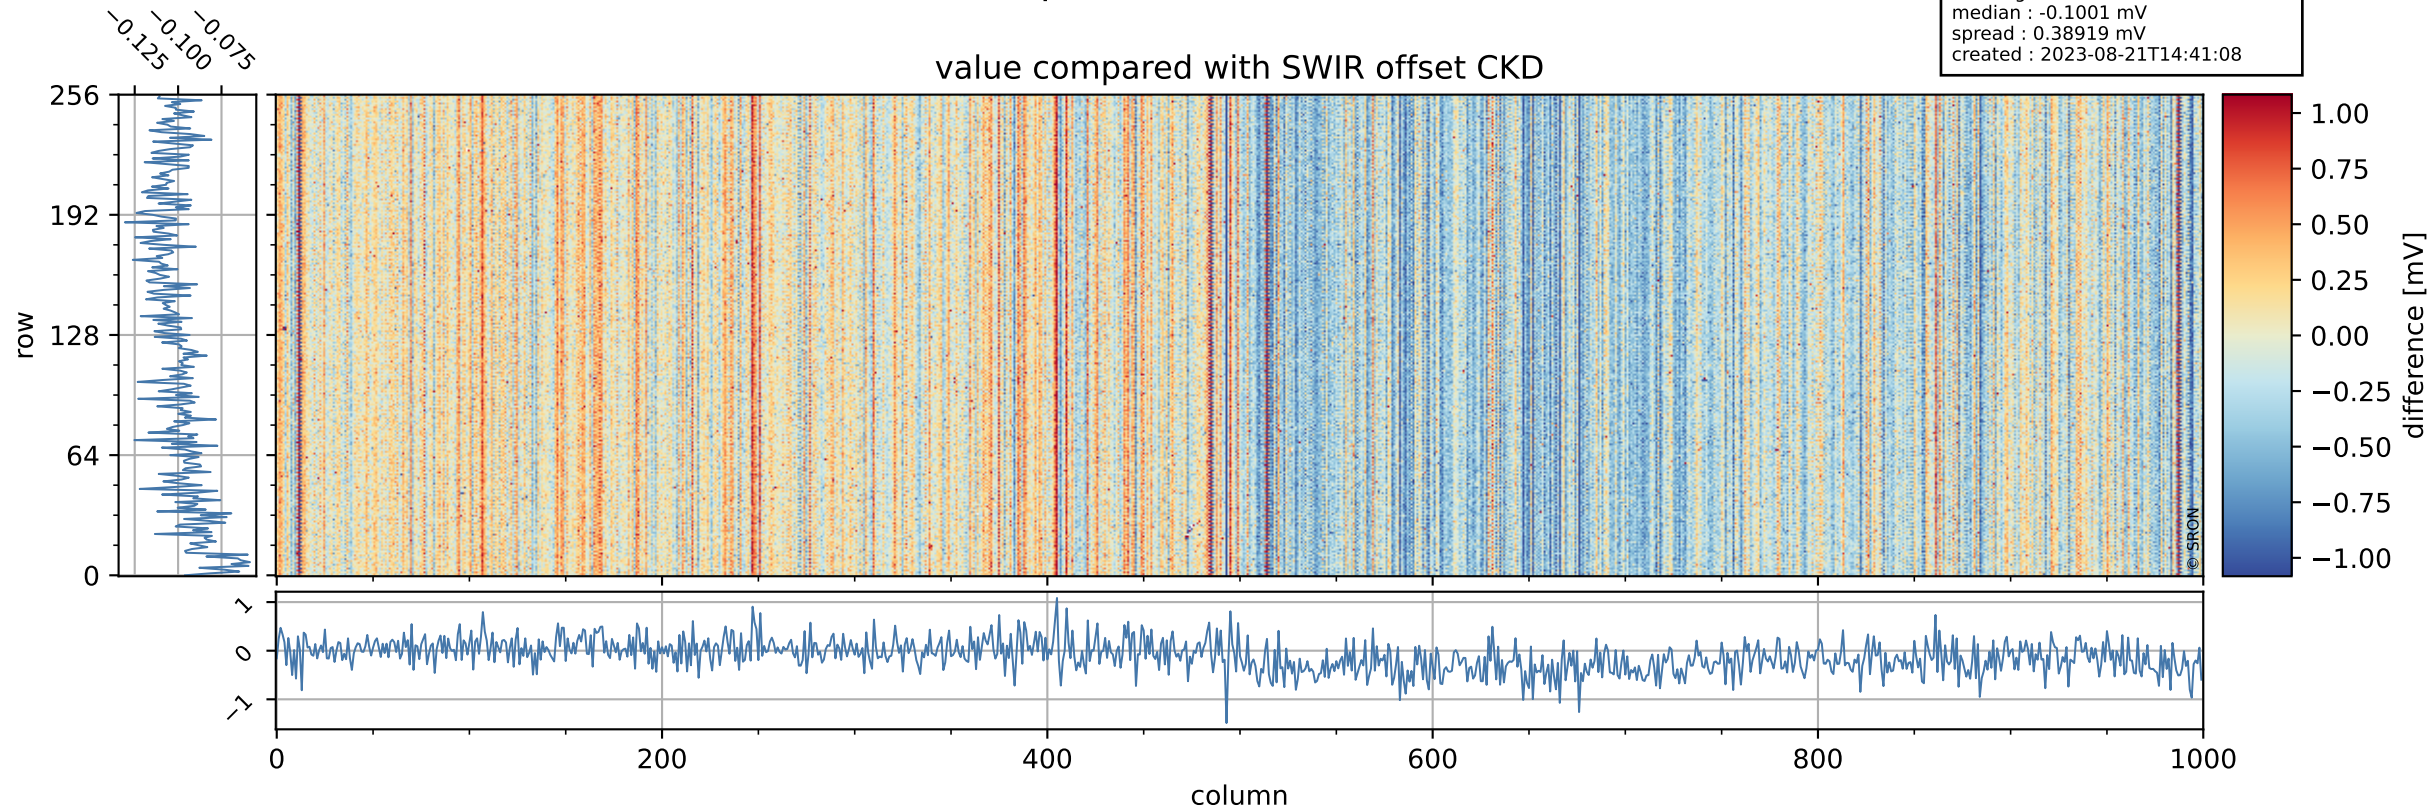

## value detector map

# Tropomi SWIR offset (official)

orbits : 19 in [13327, 13372]  
coverage : 2020-05-09 / 2020-05-12  
median : 32.477  $\mu\text{V}$   
spread : 15.81  $\mu\text{V}$   
created : 2023-08-21T14:41:07

# Tropomi SWIR offset (official) ground-tracks of Sentinel-5P

orbits : 19 in [13327, 13372]  
coverage : 2020-05-09 / 2020-05-12  
created : 2023-08-21T14:41:08

# Tropomi SWIR offset (official)

orbits : [2827, 13372]  
coverage : 2018-04-30 / 2020-05-12  
created : 2023-08-21T14:41:08