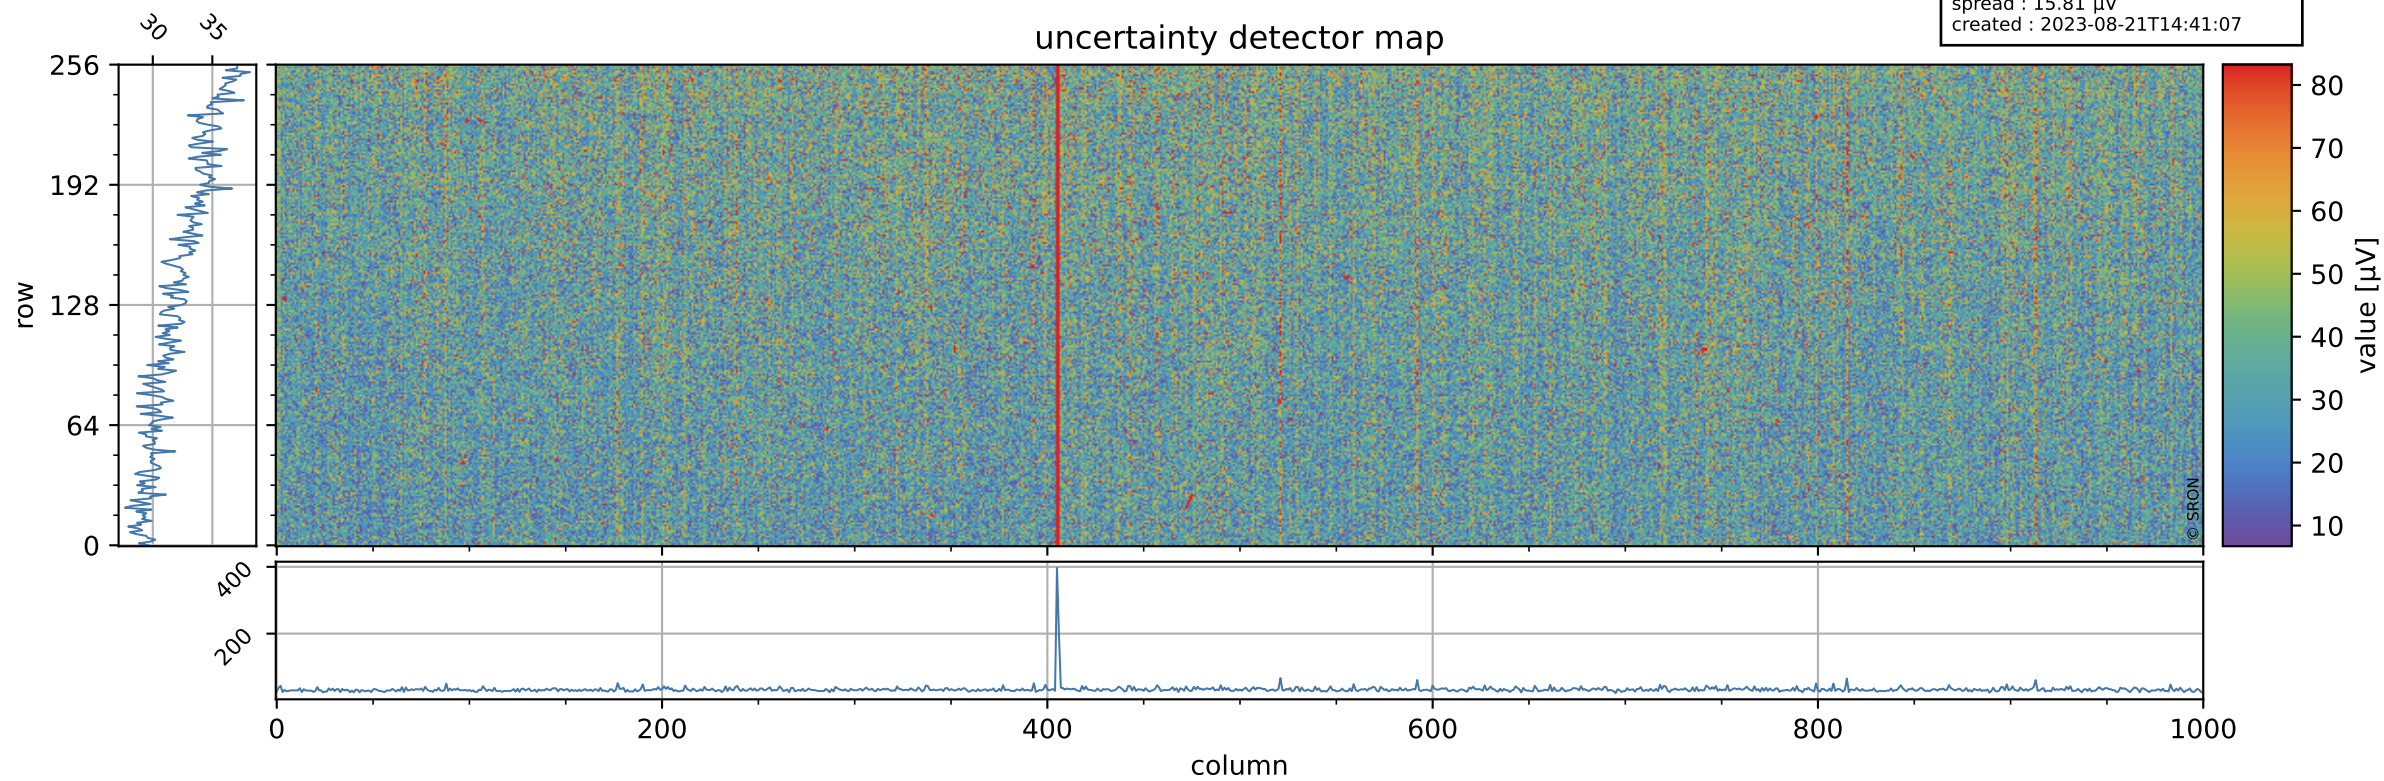

# Tropomi SWIR offset (official)

orbits : 19 in [13327, 13372]  
coverage : 2020-05-09 / 2020-05-12  
median : 0.52591 V  
spread : 0.035918 V  
created : 2023-08-21T14:41:07

## value detector map

# Tropomi SWIR offset (official)

orbits : 19 in [13327, 13372]  
coverage : 2020-05-09 / 2020-05-12  
median : 32.477  $\mu\text{V}$   
spread : 15.81  $\mu\text{V}$   
created : 2023-08-21T14:41:07

# Tropomi SWIR offset (official) ground-tracks of Sentinel-5P

orbits : 19 in [13327, 13372]  
coverage : 2020-05-09 / 2020-05-12  
created : 2023-08-21T14:41:08