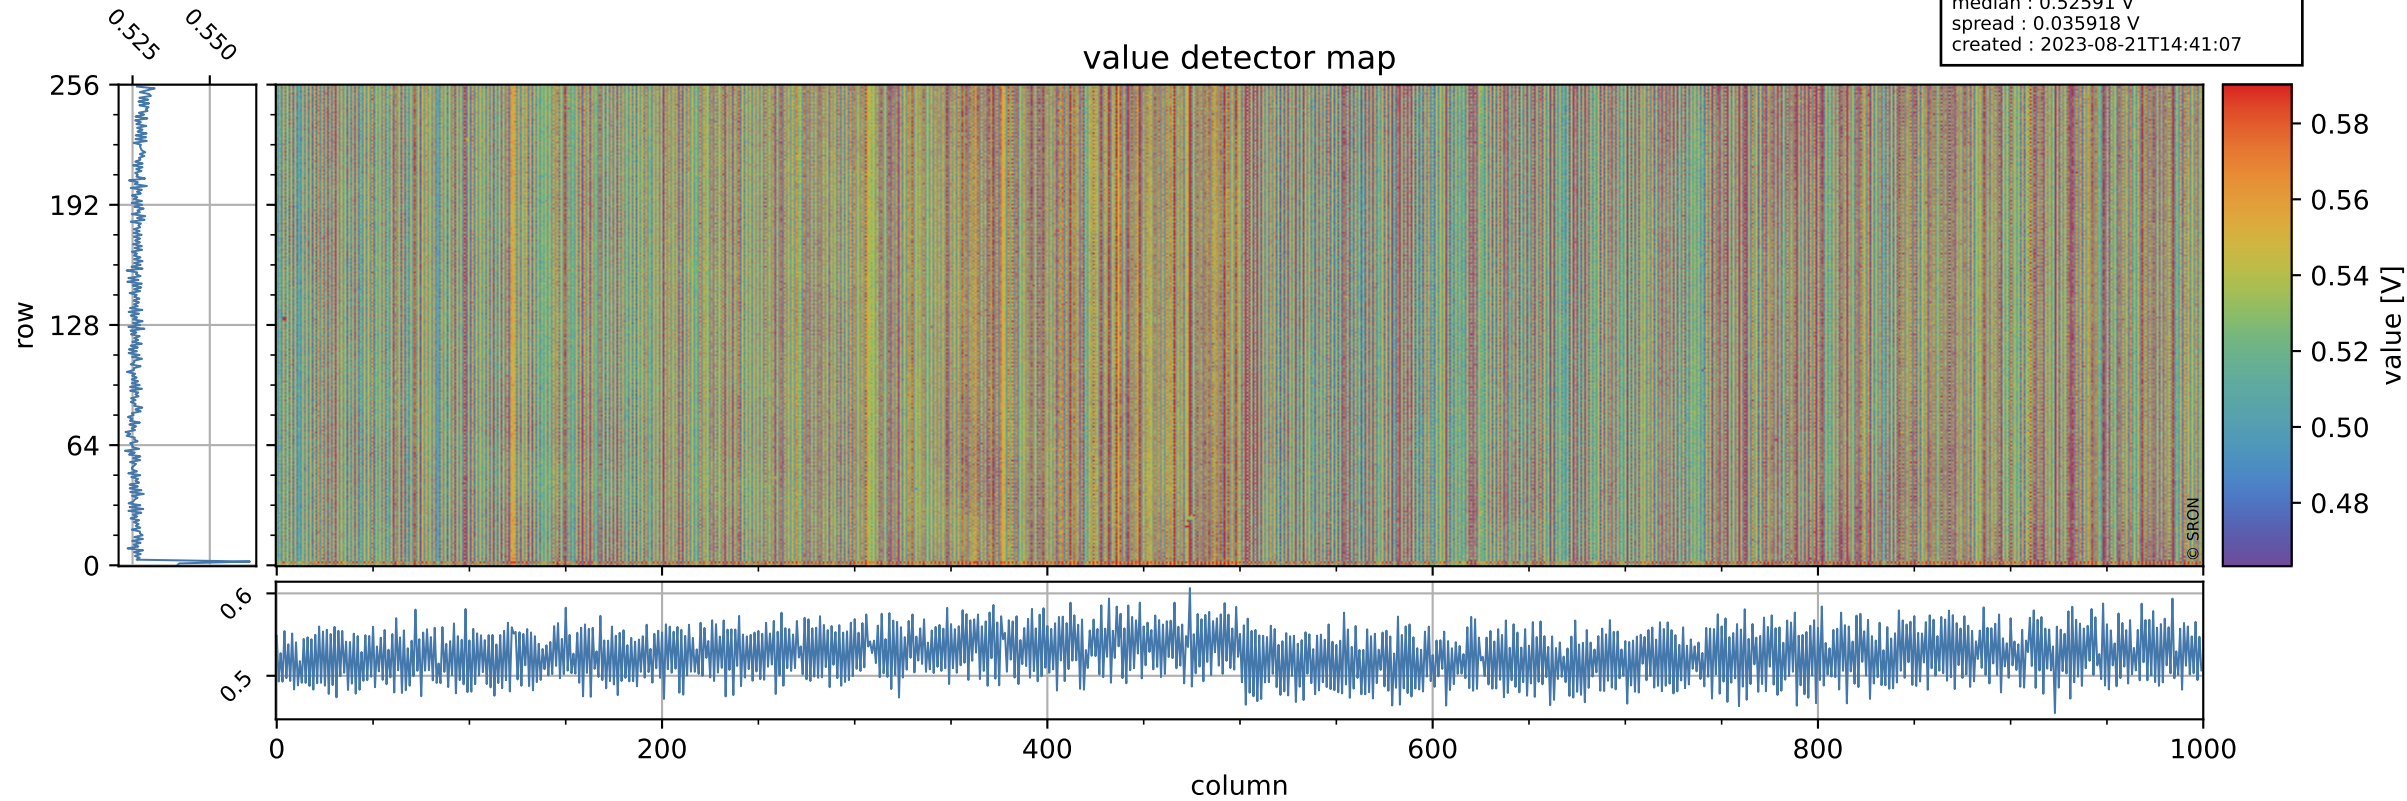

# Tropomi SWIR offset (official)

orbits : 19 in [13327, 13372]  
coverage : 2020-05-09 / 2020-05-12  
median : 0.52591 V  
spread : 0.035918 V  
created : 2023-08-21T14:41:07

## value detector map

# Tropomi SWIR offset (official)

orbits : 19 in [13327, 13372]  
coverage : 2020-05-09 / 2020-05-12  
median : 32.477  $\mu\text{V}$   
spread : 15.81  $\mu\text{V}$   
created : 2023-08-21T14:41:07

# Tropomi SWIR offset (official) ground-tracks of Sentinel-5P

orbits : 19 in [13327, 13372]  
coverage : 2020-05-09 / 2020-05-12  
created : 2023-08-21T14:41:08