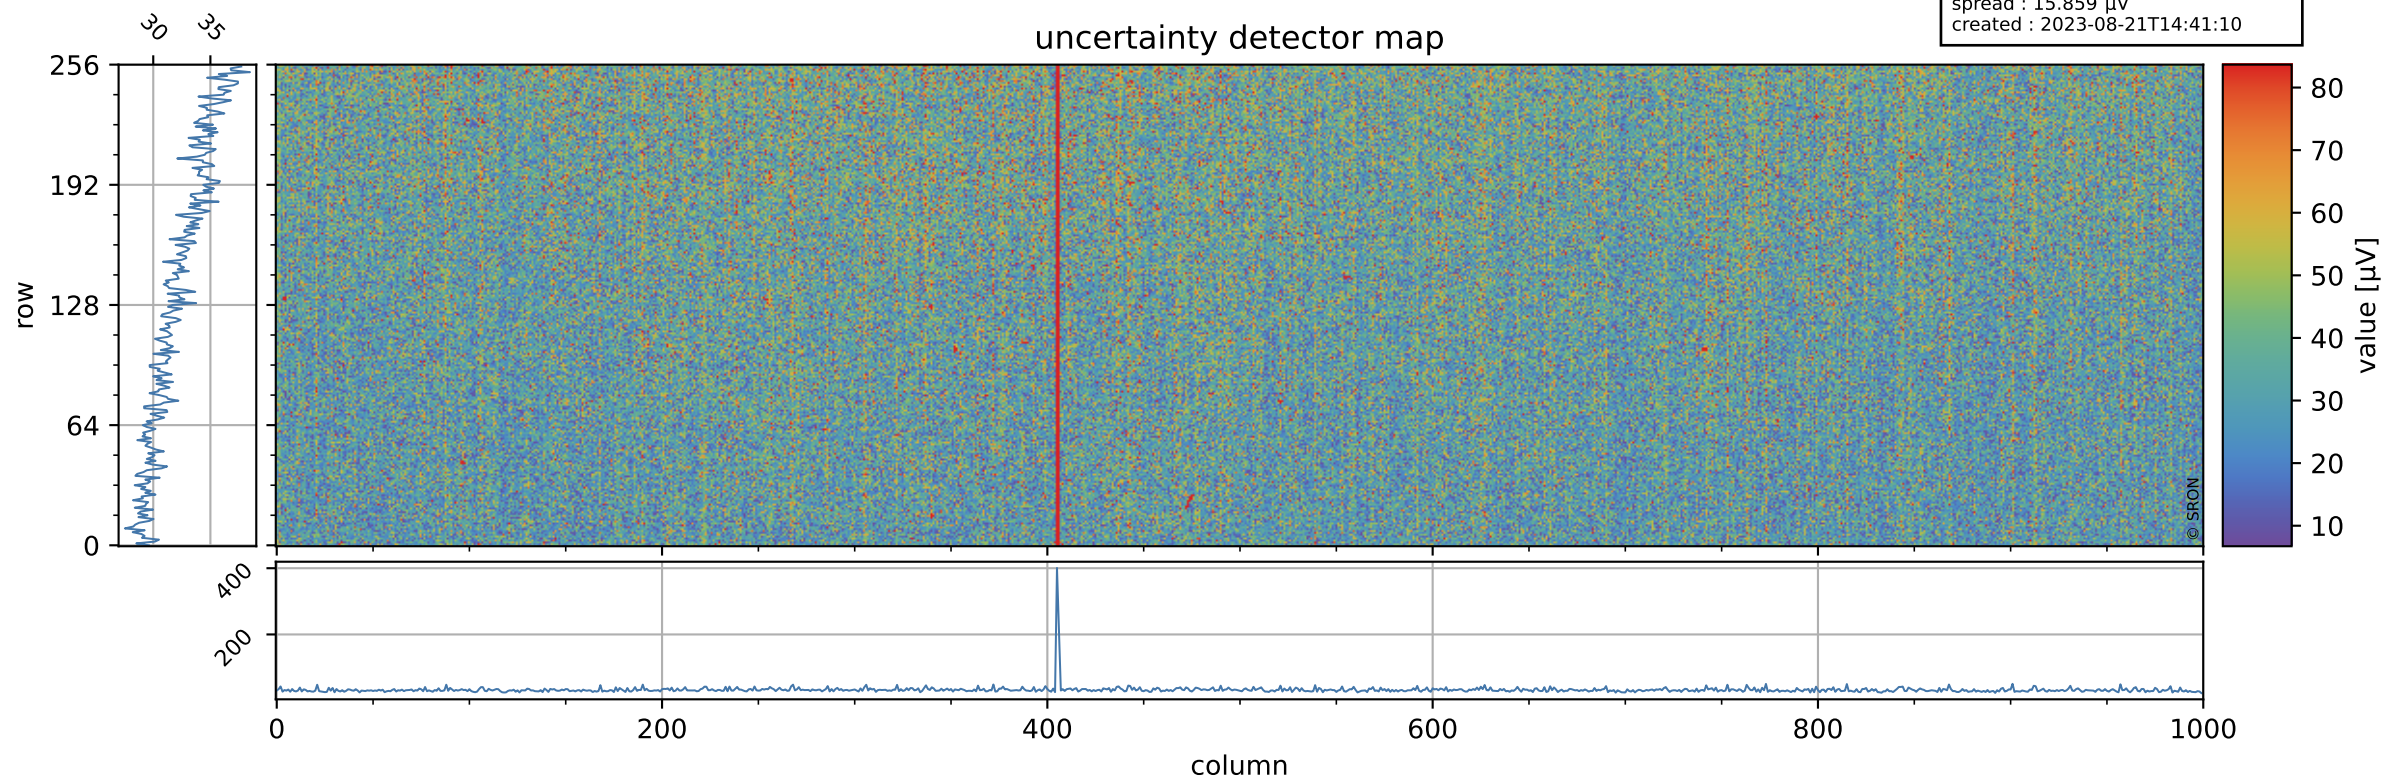

Tropomi SWIR offset (official)

orbits : 20 in [13342, 13387]
coverage : 2020-05-10 / 2020-05-13
median : 0.52592 V
spread : 0.035918 V
created : 2023-08-21T14:41:09

value detector map

Tropomi SWIR offset (official)

orbits : 20 in [13342, 13387]
coverage : 2020-05-10 / 2020-05-13
median : 32.401 μV
spread : 15.859 μV
created : 2023-08-21T14:41:10

Tropomi SWIR offset (official)

orbits : 20 in [13342, 13387]
coverage : 2020-05-10 / 2020-05-13
median : -0.091946 mV
spread : 0.39199 mV
created : 2023-08-21T14:41:10

value compared with SWIR offset CKD

Tropomi SWIR offset (official) ground-tracks of Sentinel-5P

orbits : 20 in [13342, 13387]
coverage : 2020-05-10 / 2020-05-13
created : 2023-08-21T14:41:10

Tropomi SWIR offset (official)

orbits : [2827, 13387]
coverage : 2018-04-30 / 2020-05-13
created : 2023-08-21T14:41:11

trend of detector median & temperatures