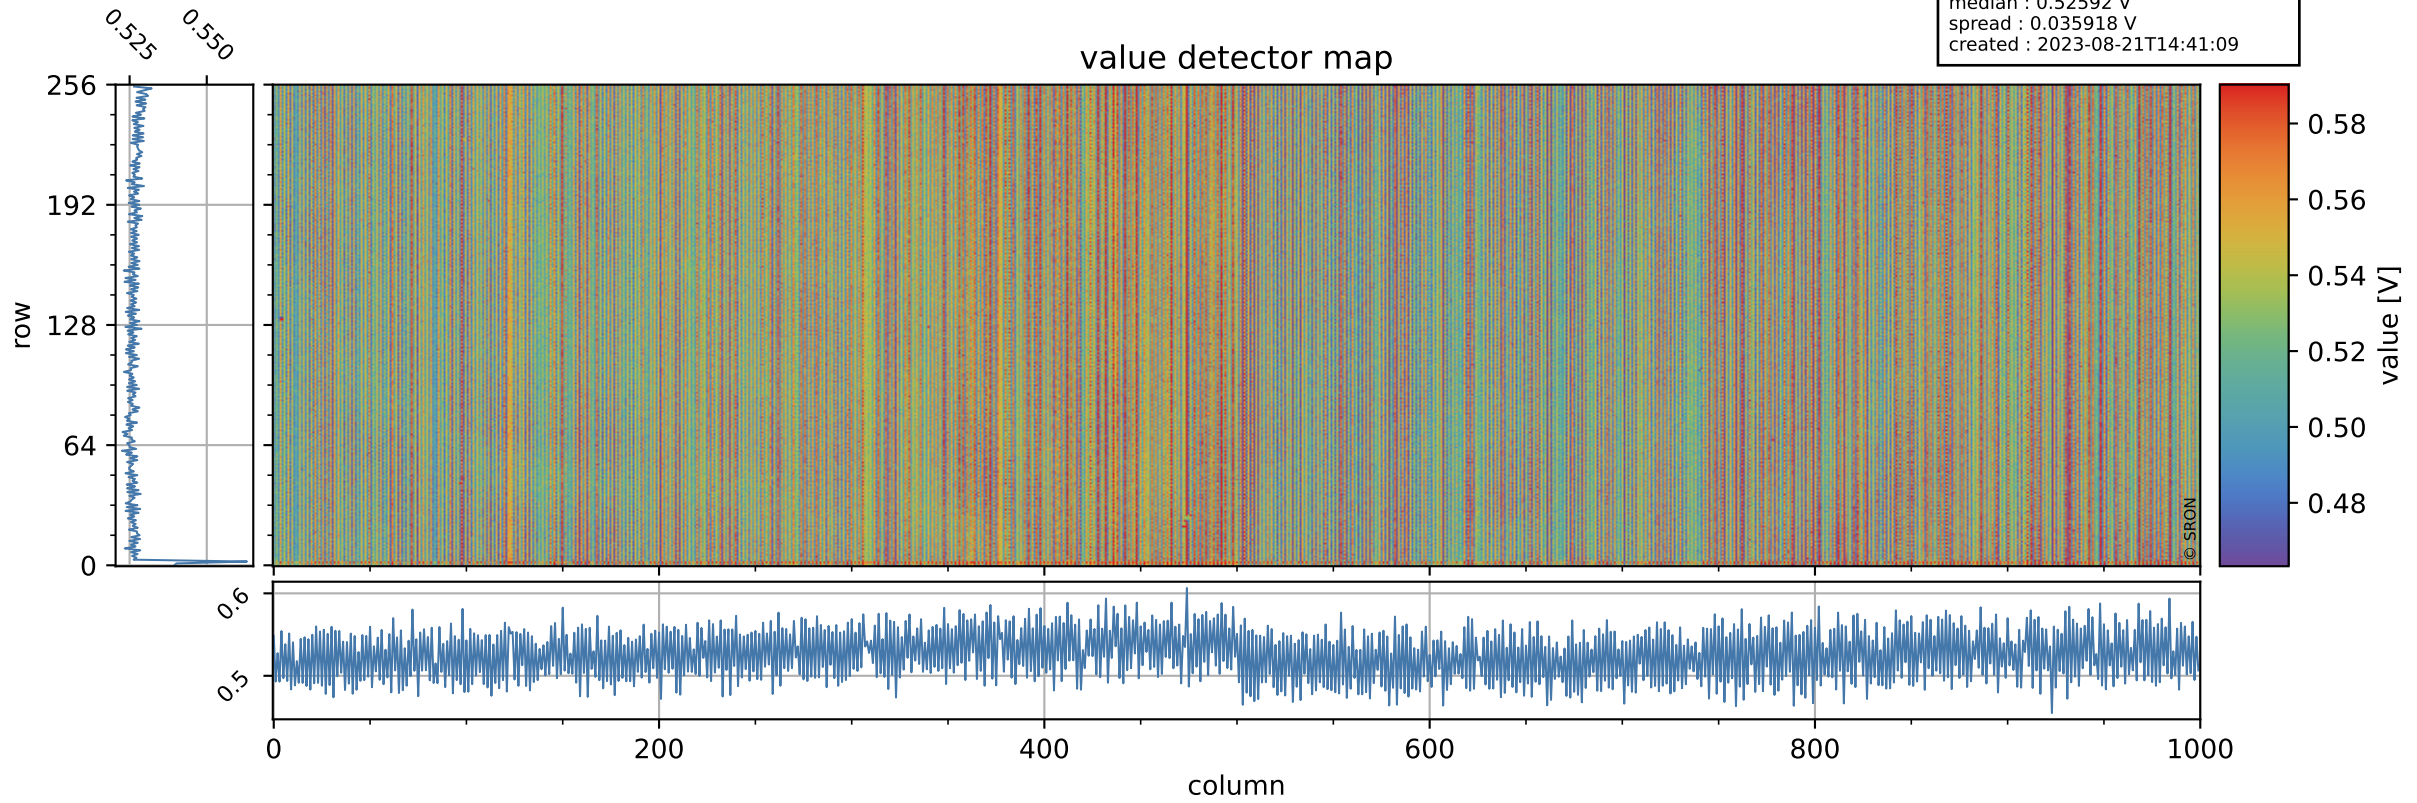

Tropomi SWIR offset (official)

orbits : 20 in [13342, 13387]
coverage : 2020-05-10 / 2020-05-13
median : 0.52592 V
spread : 0.035918 V
created : 2023-08-21T14:41:09

value detector map

Tropomi SWIR offset (official)

orbits : 20 in [13342, 13387]
coverage : 2020-05-10 / 2020-05-13
median : 32.401 μV
spread : 15.859 μV
created : 2023-08-21T14:41:10

Tropomi SWIR offset (official)

orbits : 20 in [13342, 13387]
coverage : 2020-05-10 / 2020-05-13
median : -0.091946 mV
spread : 0.39199 mV
created : 2023-08-21T14:41:10

value compared with SWIR offset CKD

Tropomi SWIR offset (official) ground-tracks of Sentinel-5P

orbits : 20 in [13342, 13387]
coverage : 2020-05-10 / 2020-05-13
created : 2023-08-21T14:41:10

Tropomi SWIR offset (official)

orbits : [2827, 13387]
coverage : 2018-04-30 / 2020-05-13
created : 2023-08-21T14:41:11

trend of detector median & temperatures