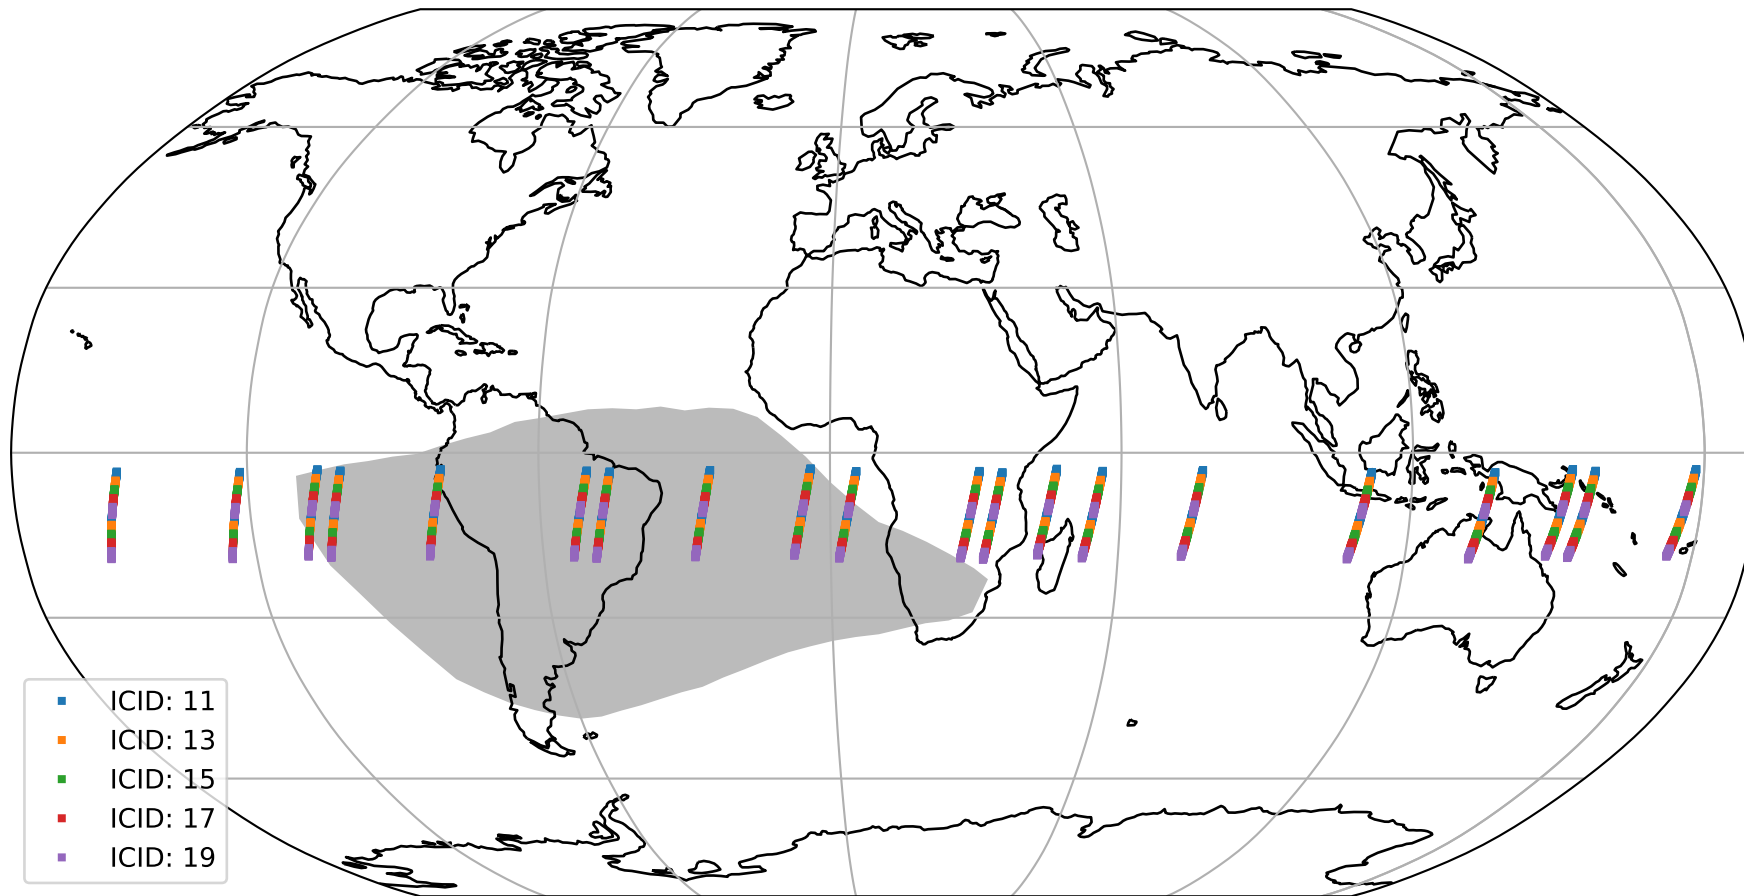

Tropomi SWIR offset (official)

orbits : 20 in [13342, 13387]
coverage : 2020-05-10 / 2020-05-13
median : 0.52592 V
spread : 0.035918 V
created : 2023-08-21T14:41:09

value detector map

Tropomi SWIR offset (official)

orbits : 20 in [13342, 13387]
coverage : 2020-05-10 / 2020-05-13
median : 32.401 μV
spread : 15.859 μV
created : 2023-08-21T14:41:10

Tropomi SWIR offset (official)

orbits : 20 in [13342, 13387]
coverage : 2020-05-10 / 2020-05-13
median : -0.091946 mV
spread : 0.39199 mV
created : 2023-08-21T14:41:10

value compared with SWIR offset CKD

Tropomi SWIR offset (official) ground-tracks of Sentinel-5P

orbits : 20 in [13342, 13387]
coverage : 2020-05-10 / 2020-05-13
created : 2023-08-21T14:41:10

Tropomi SWIR offset (official)

orbits : [2827, 13387]
coverage : 2018-04-30 / 2020-05-13
created : 2023-08-21T14:41:11

trend of detector median & temperatures