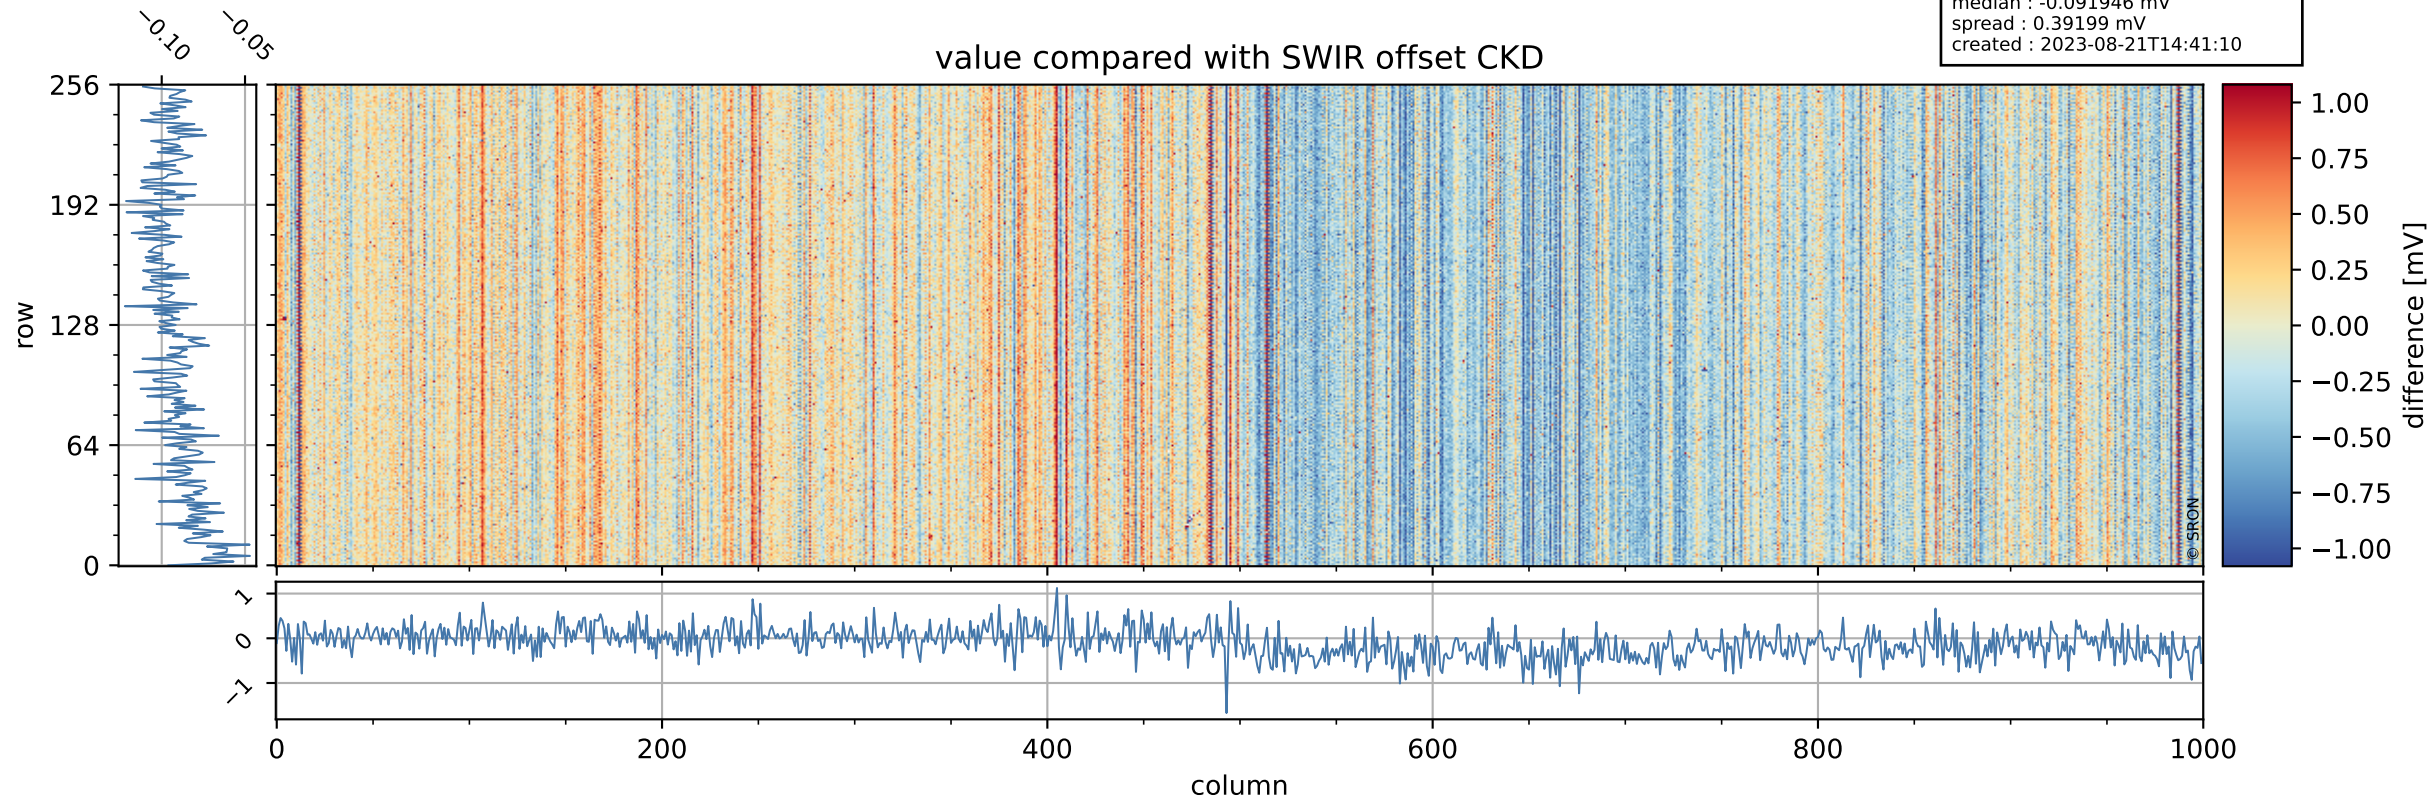

Tropomi SWIR offset (official)

orbits : 20 in [13342, 13387]
coverage : 2020-05-10 / 2020-05-13
median : 0.52592 V
spread : 0.035918 V
created : 2023-08-21T14:41:09

value detector map

Tropomi SWIR offset (official)

orbits : 20 in [13342, 13387]
coverage : 2020-05-10 / 2020-05-13
median : 32.401 μV
spread : 15.859 μV
created : 2023-08-21T14:41:10

Tropomi SWIR offset (official)

orbits : 20 in [13342, 13387]
coverage : 2020-05-10 / 2020-05-13
median : -0.091946 mV
spread : 0.39199 mV
created : 2023-08-21T14:41:10

value compared with SWIR offset CKD

Tropomi SWIR offset (official) ground-tracks of Sentinel-5P

orbits : 20 in [13342, 13387]
coverage : 2020-05-10 / 2020-05-13
created : 2023-08-21T14:41:10

Tropomi SWIR offset (official)

orbits : [2827, 13387]
coverage : 2018-04-30 / 2020-05-13
created : 2023-08-21T14:41:11

trend of detector median & temperatures