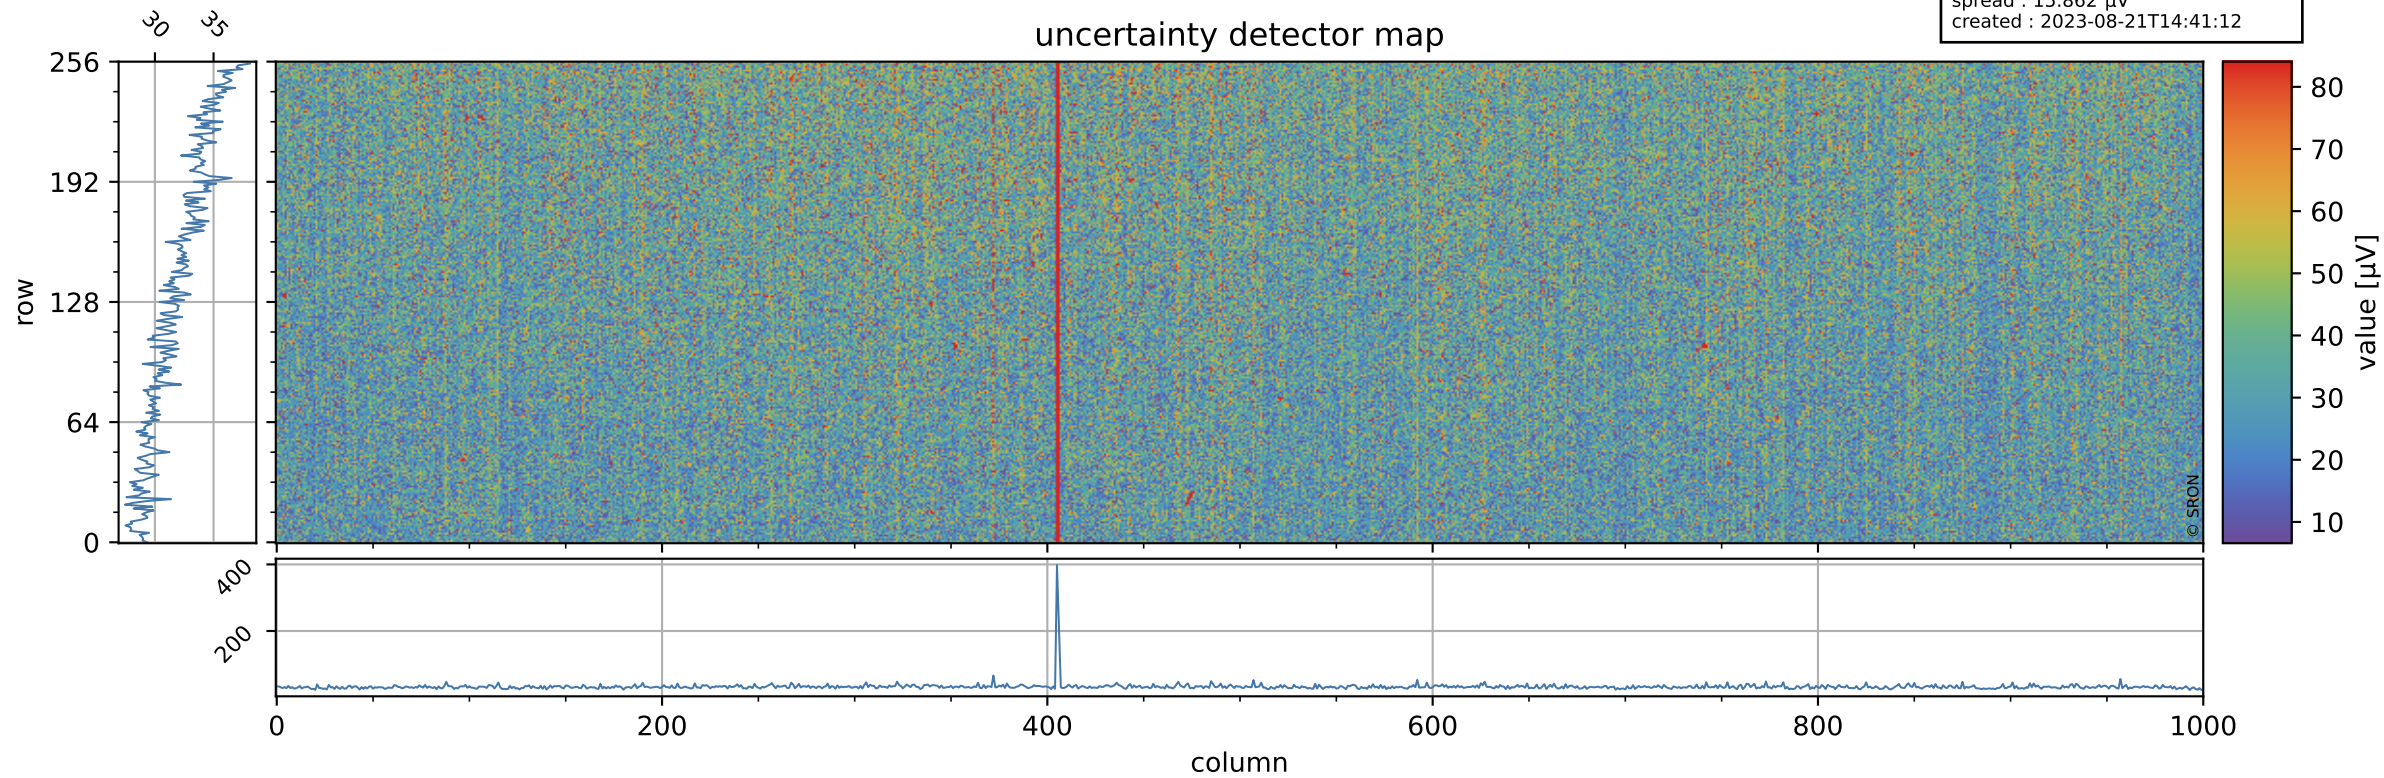

# Tropomi SWIR offset (official)

orbits : 19 in [13357, 13402]  
coverage : 2020-05-12 / 2020-05-15  
median : 0.52593 V  
spread : 0.035917 V  
created : 2023-08-21T14:41:11

## value detector map

# Tropomi SWIR offset (official)

orbits : 19 in [13357, 13402]  
coverage : 2020-05-12 / 2020-05-15  
median : 32.139  $\mu\text{V}$   
spread : 15.862  $\mu\text{V}$   
created : 2023-08-21T14:41:12

# Tropomi SWIR offset (official) ground-tracks of Sentinel-5P

orbits : 19 in [13357, 13402]  
coverage : 2020-05-12 / 2020-05-15  
created : 2023-08-21T14:41:12