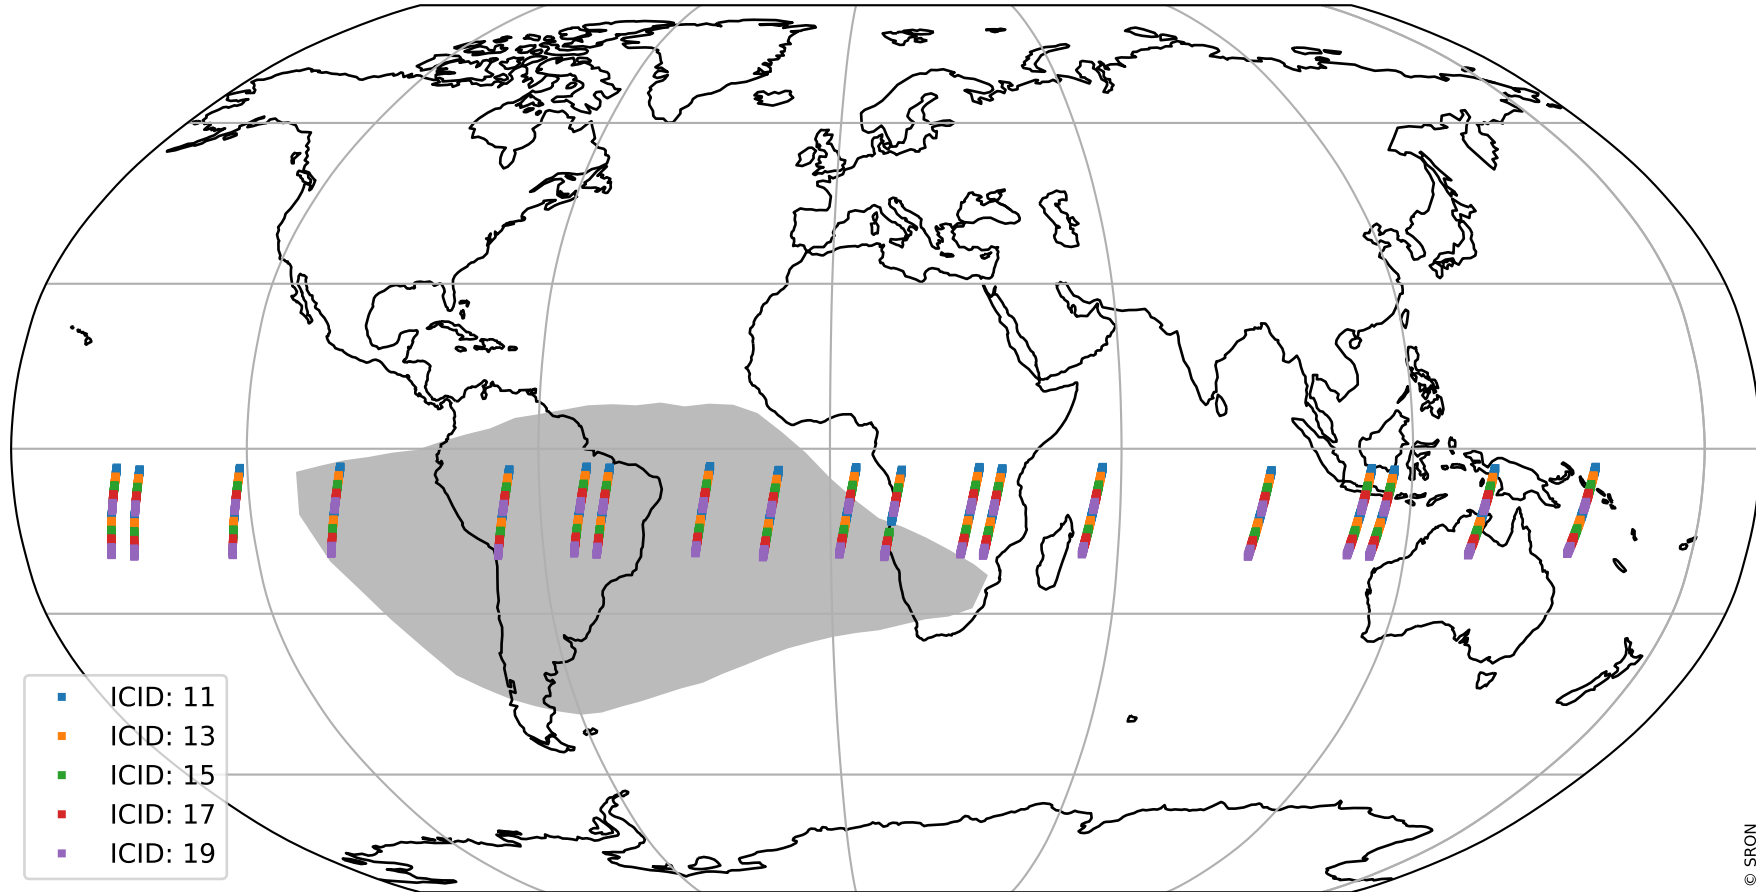

# Tropomi SWIR offset (official)

orbits : 19 in [13357, 13402]  
coverage : 2020-05-12 / 2020-05-15  
median : 32.139  $\mu\text{V}$   
spread : 15.862  $\mu\text{V}$   
created : 2023-08-21T14:41:12

# Tropomi SWIR offset (official)

orbits : 19 in [13357, 13402]  
coverage : 2020-05-12 / 2020-05-15  
median : -0.090942 mV  
spread : 0.38779 mV  
created : 2023-08-21T14:41:12

value compared with SWIR offset CKD

# Tropomi SWIR offset (official) ground-tracks of Sentinel-5P

orbits : 19 in [13357, 13402]  
coverage : 2020-05-12 / 2020-05-15  
created : 2023-08-21T14:41:12

# Tropomi SWIR offset (official)

orbits : [2827, 13402]  
coverage : 2018-04-30 / 2020-05-15  
created : 2023-08-21T14:41:13