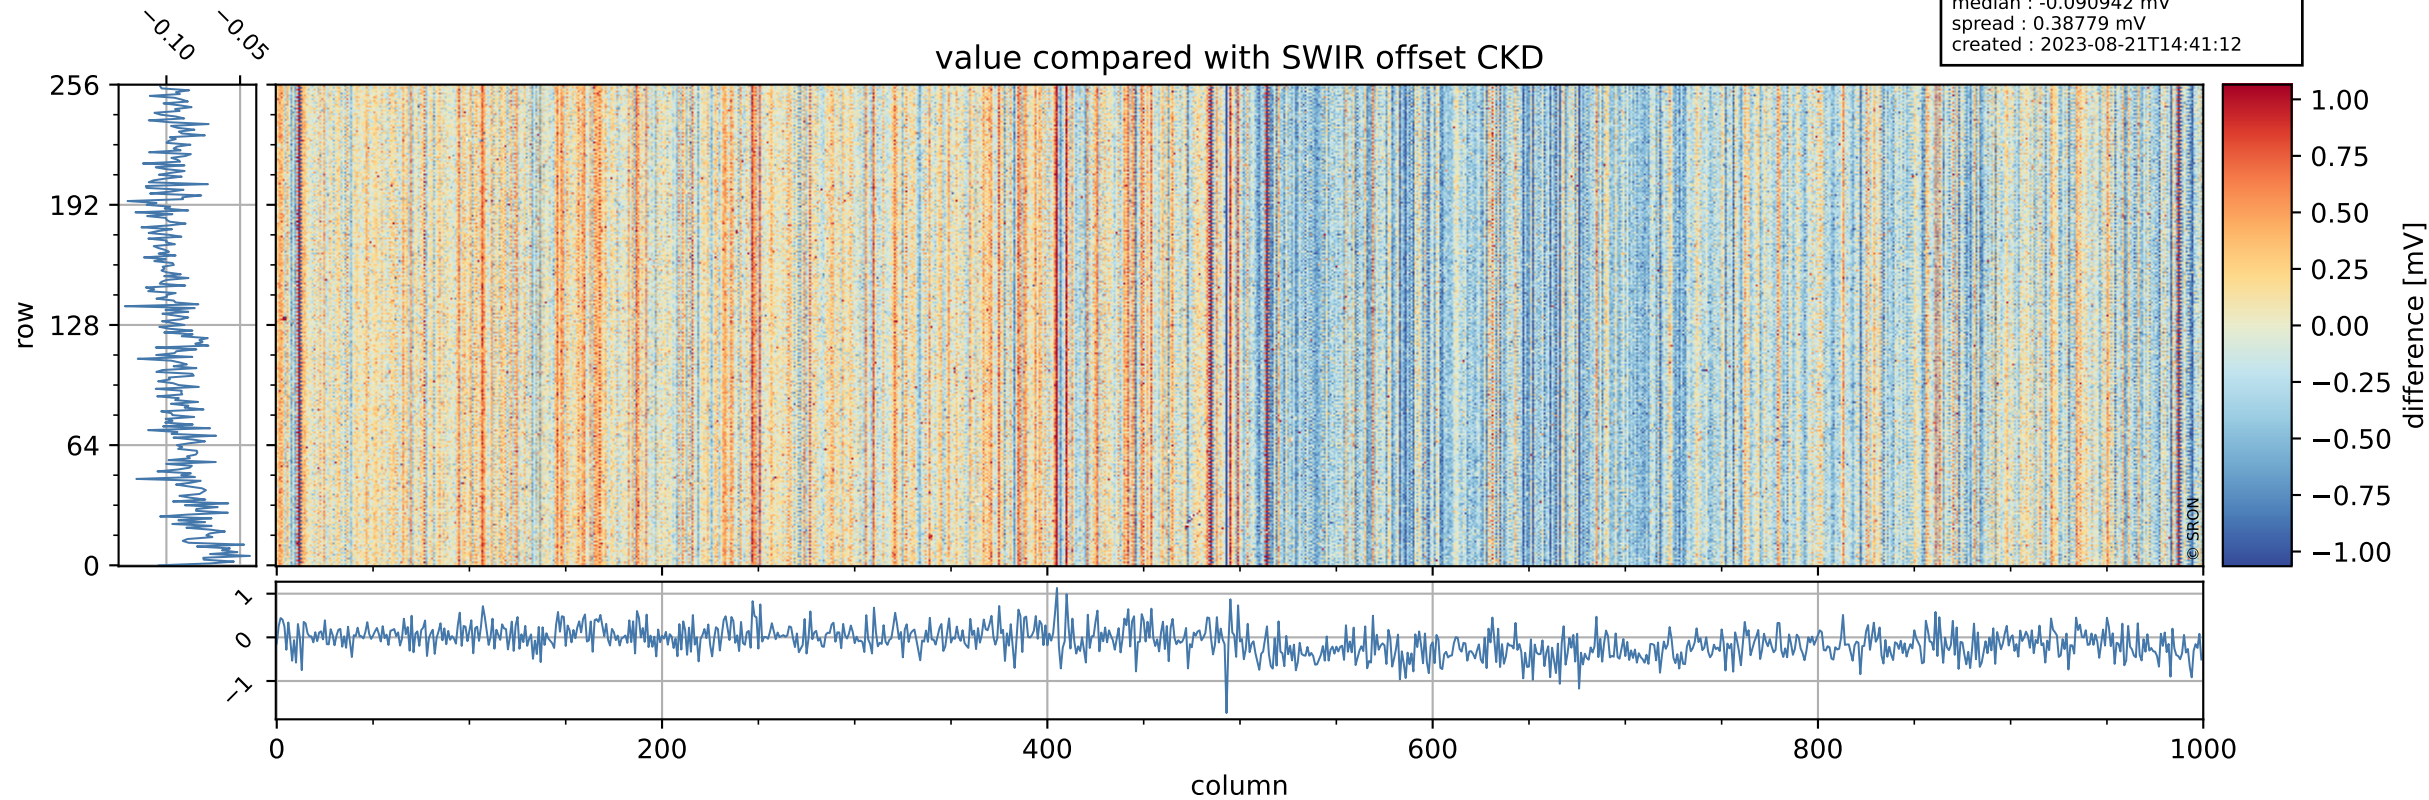

## value detector map

# Tropomi SWIR offset (official)

orbits : 19 in [13357, 13402]  
coverage : 2020-05-12 / 2020-05-15  
median : 32.139  $\mu\text{V}$   
spread : 15.862  $\mu\text{V}$   
created : 2023-08-21T14:41:12

# Tropomi SWIR offset (official)

orbits : 19 in [13357, 13402]  
coverage : 2020-05-12 / 2020-05-15  
median : -0.090942 mV  
spread : 0.38779 mV  
created : 2023-08-21T14:41:12

value compared with SWIR offset CKD

# Tropomi SWIR offset (official) ground-tracks of Sentinel-5P

orbits : 19 in [13357, 13402]  
coverage : 2020-05-12 / 2020-05-15  
created : 2023-08-21T14:41:12