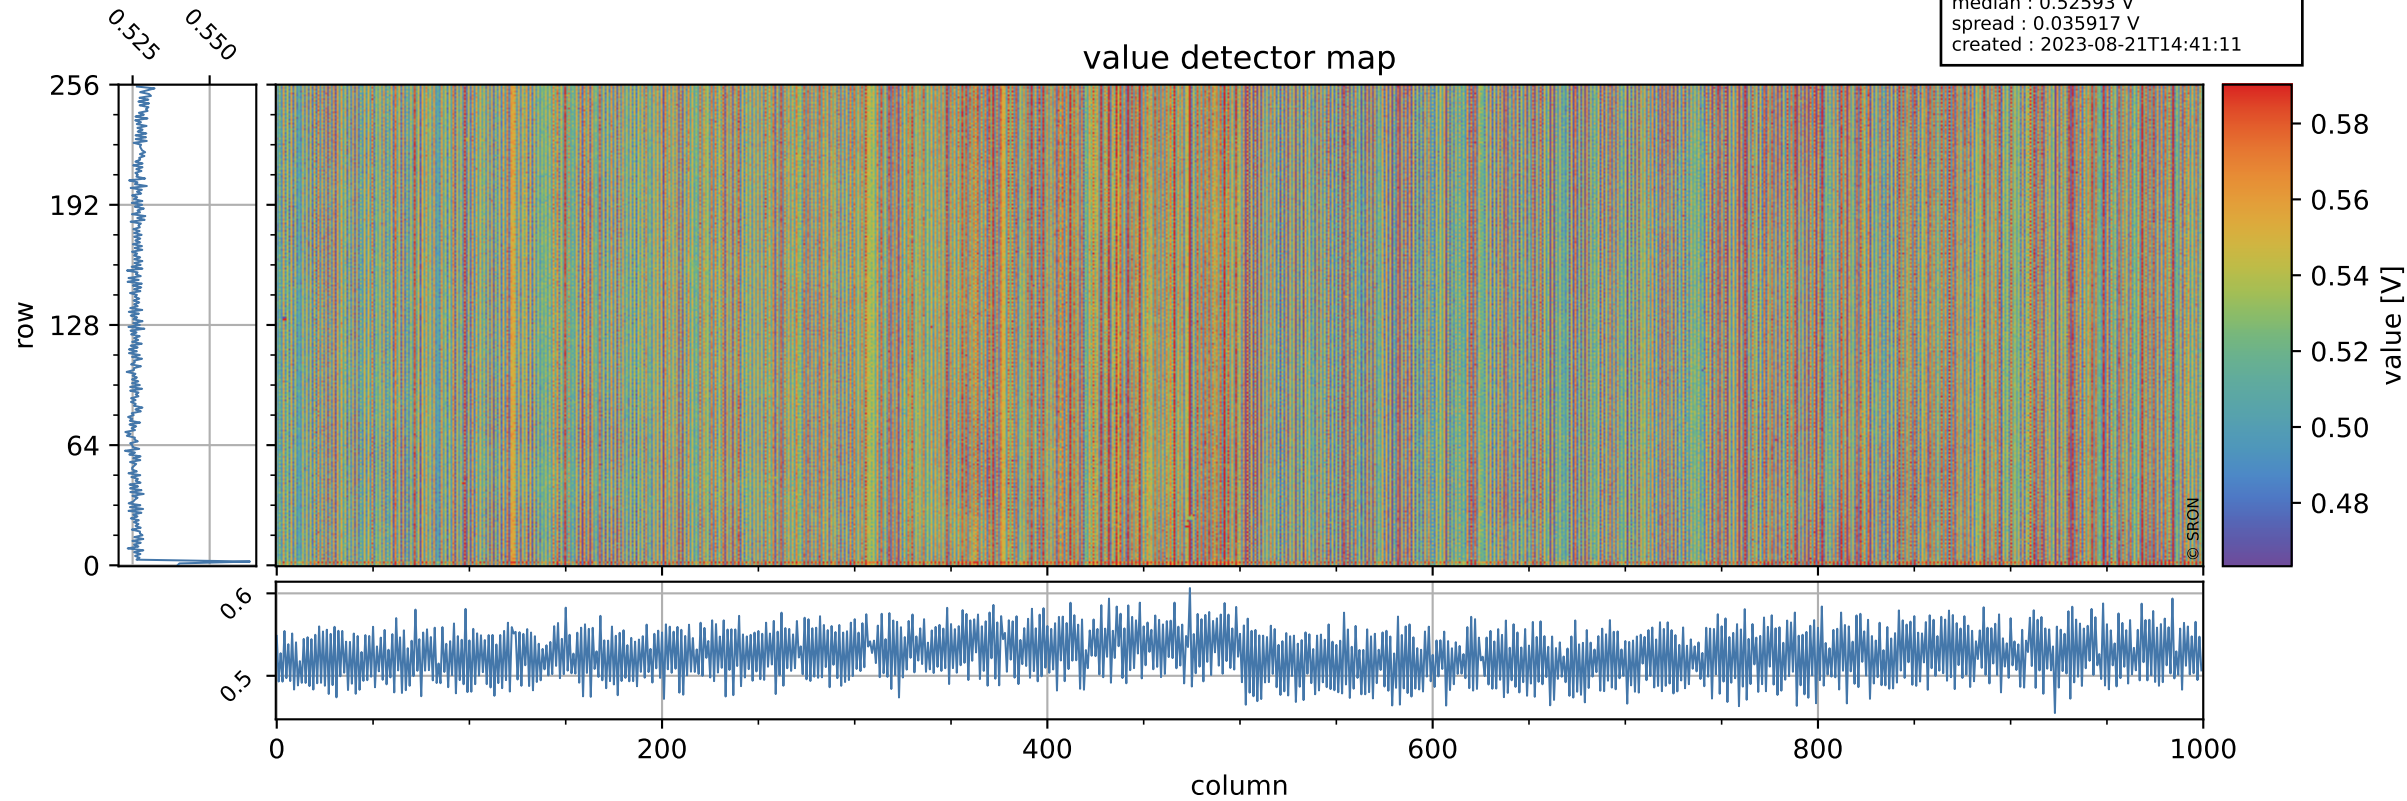

# Tropomi SWIR offset (official)

orbits : 19 in [13357, 13402]  
coverage : 2020-05-12 / 2020-05-15  
median : 0.52593 V  
spread : 0.035917 V  
created : 2023-08-21T14:41:11

## value detector map

# Tropomi SWIR offset (official)

orbits : 19 in [13357, 13402]  
coverage : 2020-05-12 / 2020-05-15  
median : 32.139  $\mu\text{V}$   
spread : 15.862  $\mu\text{V}$   
created : 2023-08-21T14:41:12

# Tropomi SWIR offset (official) ground-tracks of Sentinel-5P

orbits : 19 in [13357, 13402]  
coverage : 2020-05-12 / 2020-05-15  
created : 2023-08-21T14:41:12