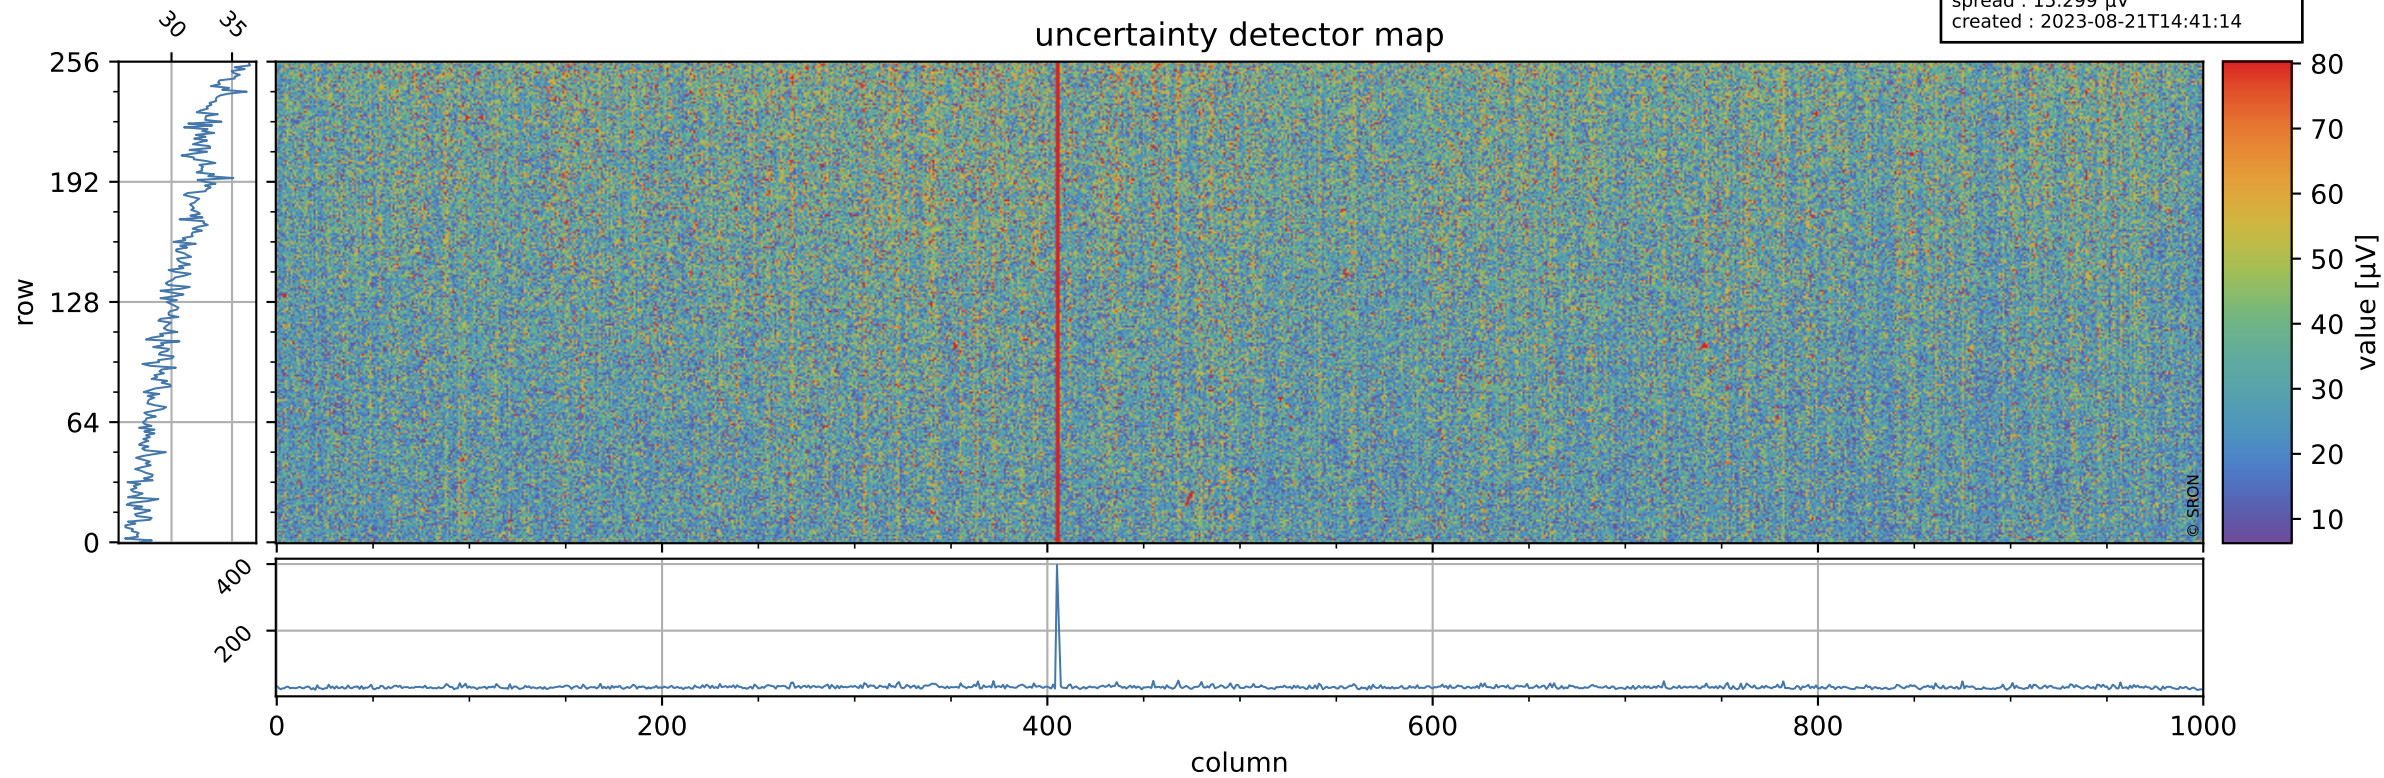

Tropomi SWIR offset (official)

orbits : 20 in [13372, 13417]
coverage : 2020-05-12 / 2020-05-16
median : 0.52593 V
spread : 0.035916 V
created : 2023-08-21T14:41:13

value detector map

Tropomi SWIR offset (official)

orbits : 20 in [13372, 13417]
coverage : 2020-05-12 / 2020-05-16
median : 30.686 μV
spread : 15.299 μV
created : 2023-08-21T14:41:14

Tropomi SWIR offset (official)

orbits : 20 in [13372, 13417]
coverage : 2020-05-12 / 2020-05-16
median : -0.087614 mV
spread : 0.38244 mV
created : 2023-08-21T14:41:14

value compared with SWIR offset CKD

Tropomi SWIR offset (official) ground-tracks of Sentinel-5P

orbits : 20 in [13372, 13417]
coverage : 2020-05-12 / 2020-05-16
created : 2023-08-21T14:41:14

Tropomi SWIR offset (official)

orbits : [2827, 13417]
coverage : 2018-04-30 / 2020-05-16
created : 2023-08-21T14:41:15

trend of detector median & temperatures