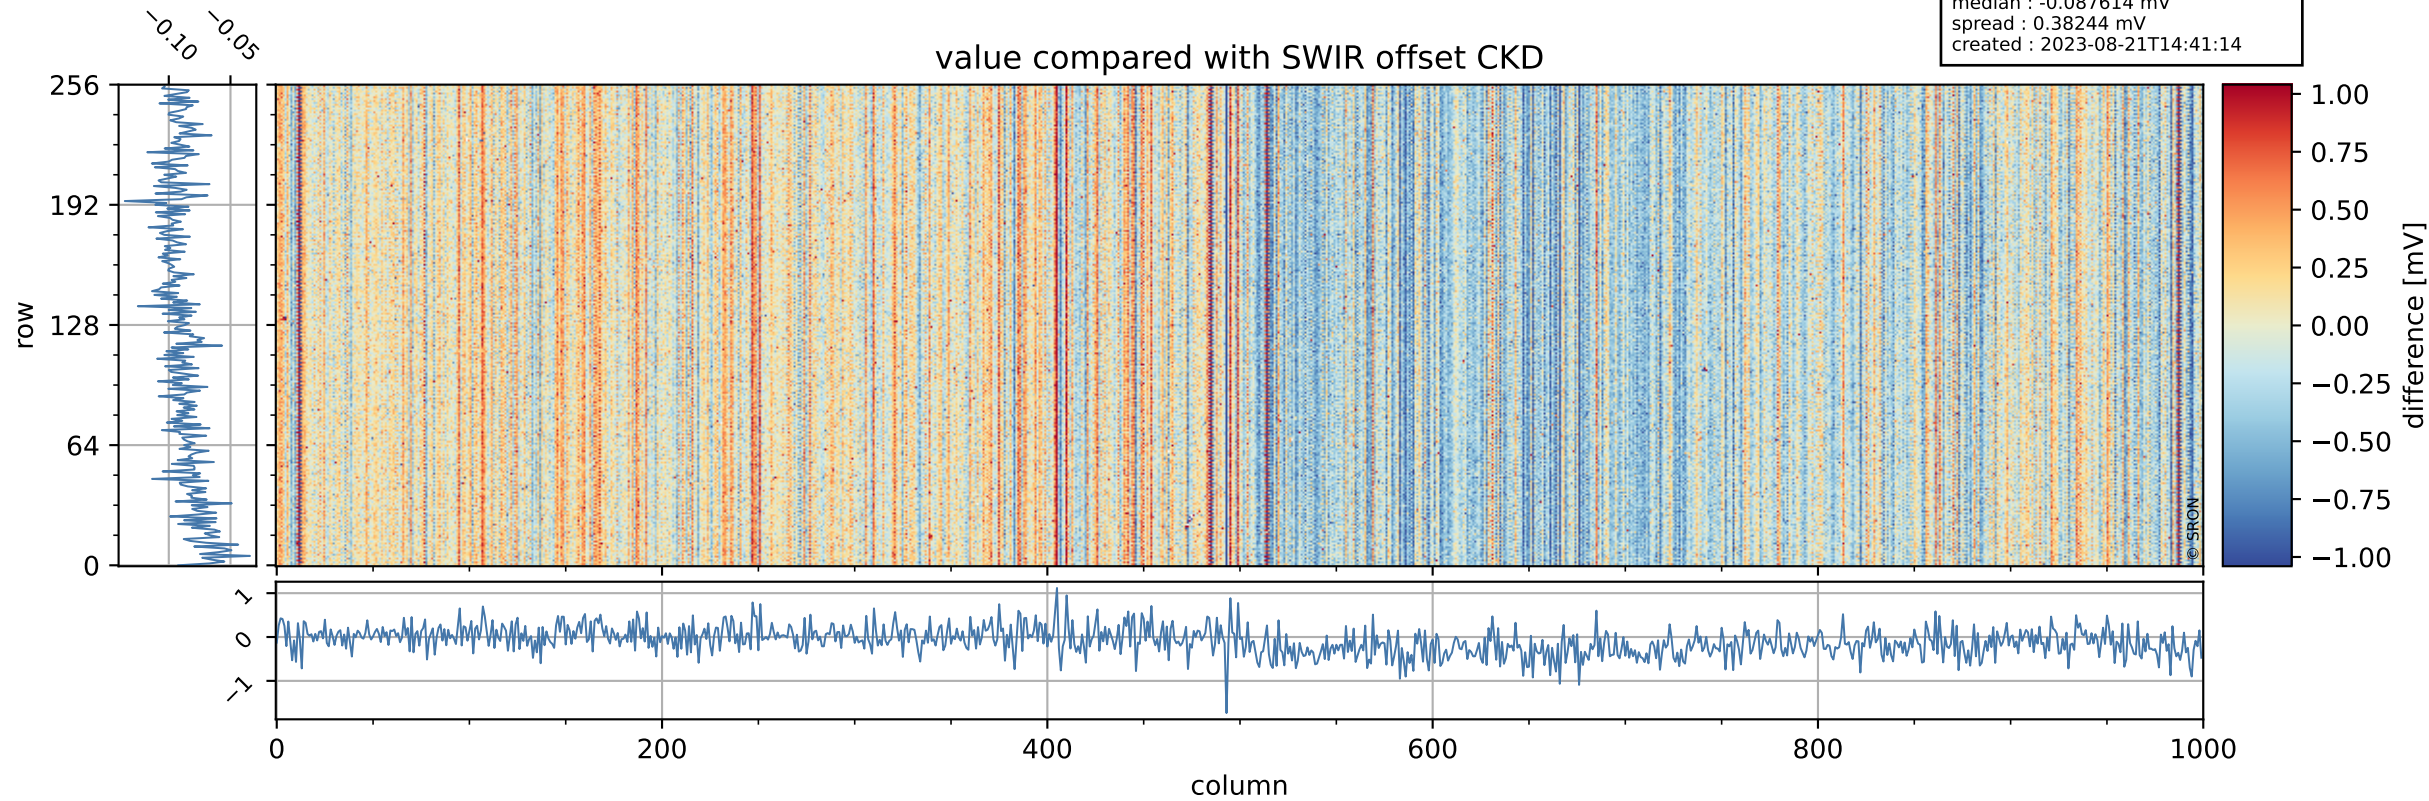

Tropomi SWIR offset (official)

orbits : 20 in [13372, 13417]
coverage : 2020-05-12 / 2020-05-16
median : 0.52593 V
spread : 0.035916 V
created : 2023-08-21T14:41:13

value detector map

Tropomi SWIR offset (official)

orbits : 20 in [13372, 13417]
coverage : 2020-05-12 / 2020-05-16
median : 30.686 μV
spread : 15.299 μV
created : 2023-08-21T14:41:14

Tropomi SWIR offset (official)

orbits : 20 in [13372, 13417]
coverage : 2020-05-12 / 2020-05-16
median : -0.087614 mV
spread : 0.38244 mV
created : 2023-08-21T14:41:14

value compared with SWIR offset CKD

Tropomi SWIR offset (official) ground-tracks of Sentinel-5P

orbits : 20 in [13372, 13417]
coverage : 2020-05-12 / 2020-05-16
created : 2023-08-21T14:41:14

Tropomi SWIR offset (official)

orbits : [2827, 13417]
coverage : 2018-04-30 / 2020-05-16
created : 2023-08-21T14:41:15

trend of detector median & temperatures