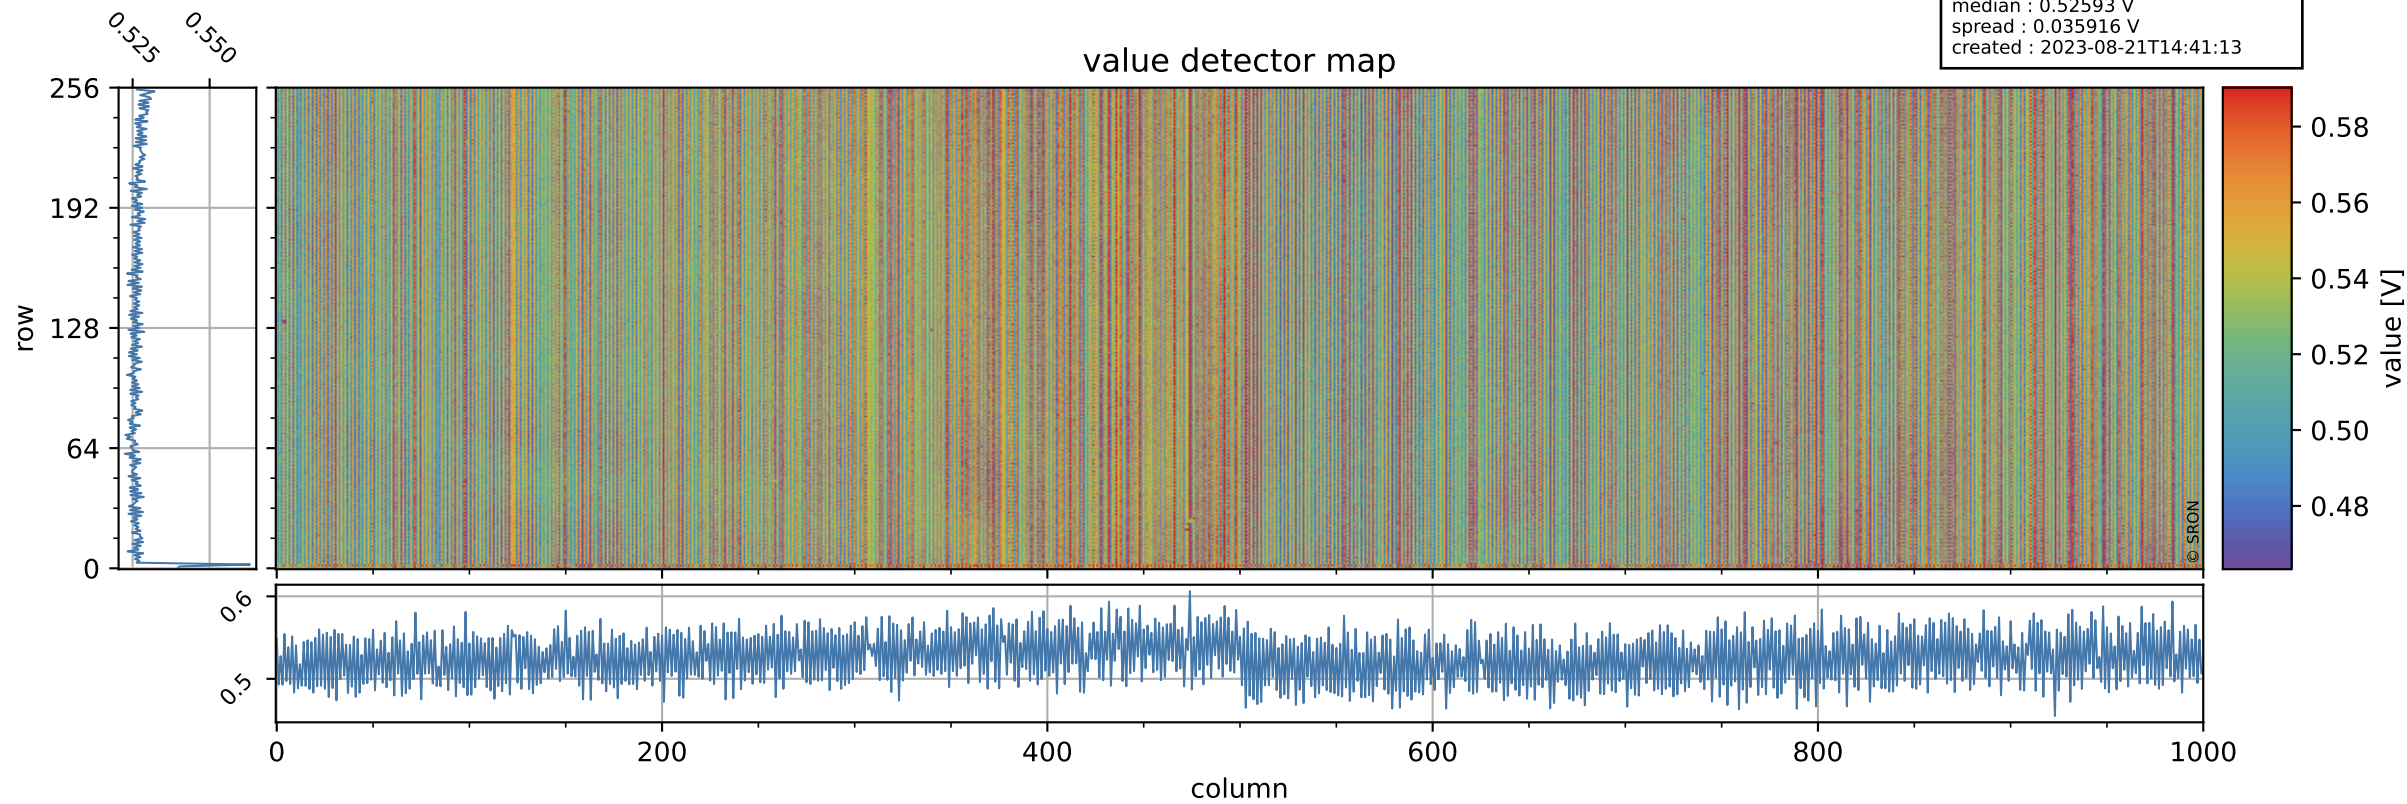

Tropomi SWIR offset (official)

orbits : 20 in [13372, 13417]
coverage : 2020-05-12 / 2020-05-16
median : 0.52593 V
spread : 0.035916 V
created : 2023-08-21T14:41:13

value detector map

Tropomi SWIR offset (official)

orbits : 20 in [13372, 13417]
coverage : 2020-05-12 / 2020-05-16
median : 30.686 μV
spread : 15.299 μV
created : 2023-08-21T14:41:14

Tropomi SWIR offset (official)

orbits : 20 in [13372, 13417]
coverage : 2020-05-12 / 2020-05-16
median : -0.087614 mV
spread : 0.38244 mV
created : 2023-08-21T14:41:14

value compared with SWIR offset CKD

Tropomi SWIR offset (official) ground-tracks of Sentinel-5P

orbits : 20 in [13372, 13417]
coverage : 2020-05-12 / 2020-05-16
created : 2023-08-21T14:41:14

Tropomi SWIR offset (official)

orbits : [2827, 13417]
coverage : 2018-04-30 / 2020-05-16
created : 2023-08-21T14:41:15

trend of detector median & temperatures