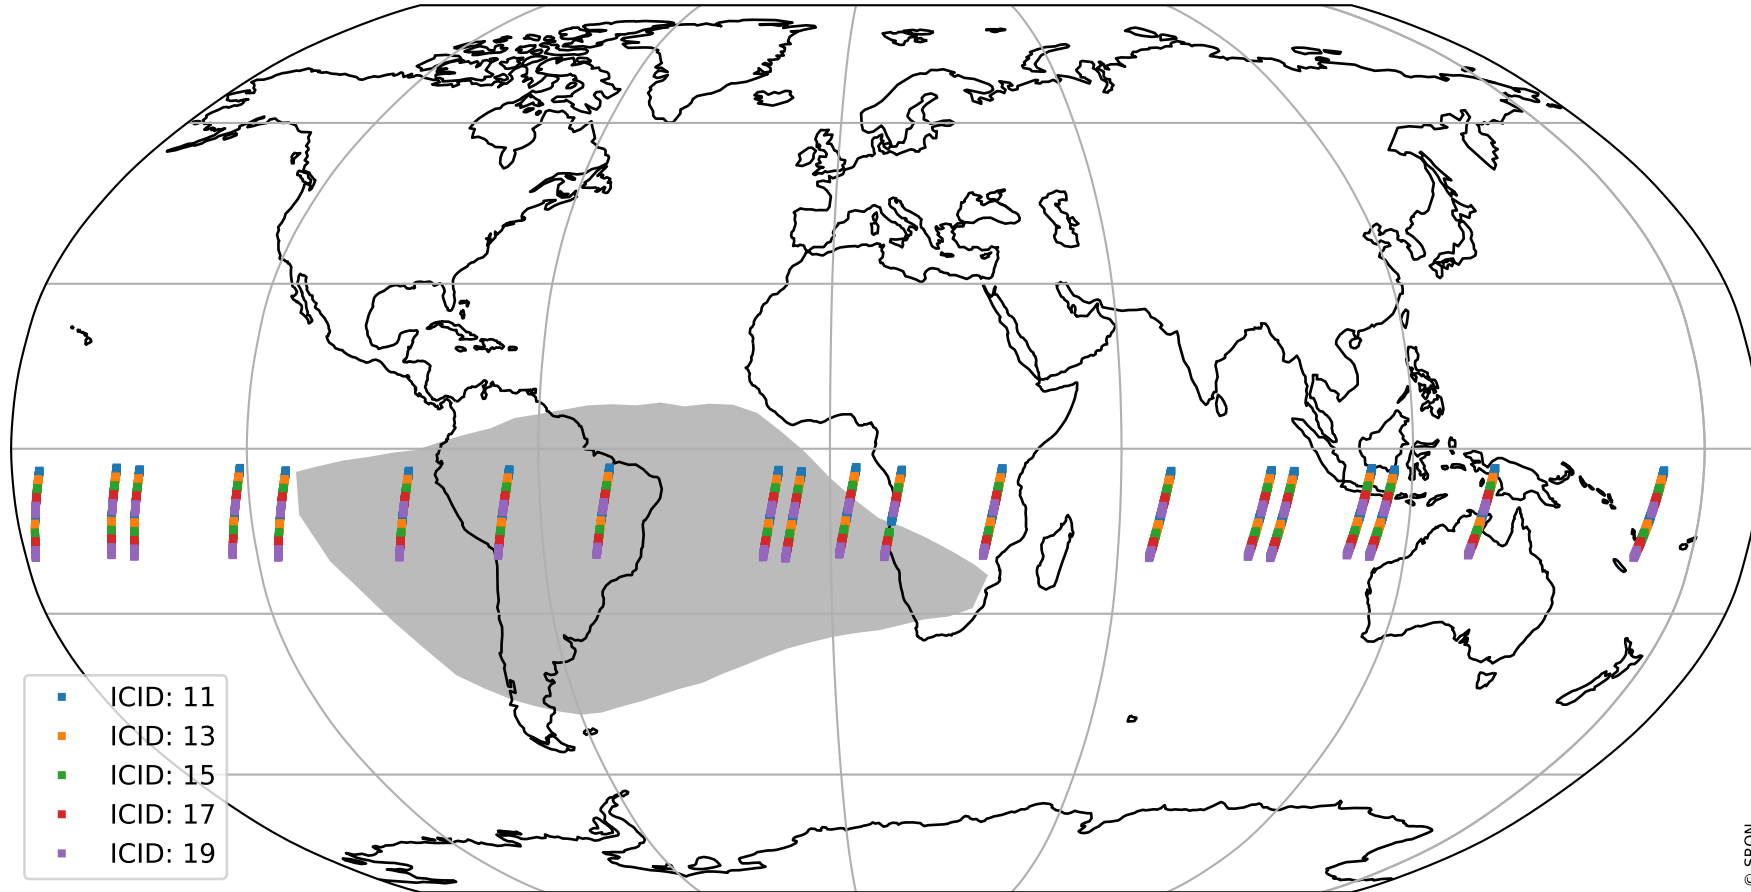

Tropomi SWIR offset (official)

orbits : 20 in [13372, 13417]
coverage : 2020-05-12 / 2020-05-16
median : 0.52593 V
spread : 0.035916 V
created : 2023-08-21T14:41:13

value detector map

Tropomi SWIR offset (official)

orbits : 20 in [13372, 13417]
coverage : 2020-05-12 / 2020-05-16
median : 30.686 μV
spread : 15.299 μV
created : 2023-08-21T14:41:14

Tropomi SWIR offset (official)

orbits : 20 in [13372, 13417]
coverage : 2020-05-12 / 2020-05-16
median : -0.087614 mV
spread : 0.38244 mV
created : 2023-08-21T14:41:14

value compared with SWIR offset CKD

Tropomi SWIR offset (official) ground-tracks of Sentinel-5P

orbits : 20 in [13372, 13417]
coverage : 2020-05-12 / 2020-05-16
created : 2023-08-21T14:41:14

Tropomi SWIR offset (official)

orbits : [2827, 13417]
coverage : 2018-04-30 / 2020-05-16
created : 2023-08-21T14:41:15

trend of detector median & temperatures