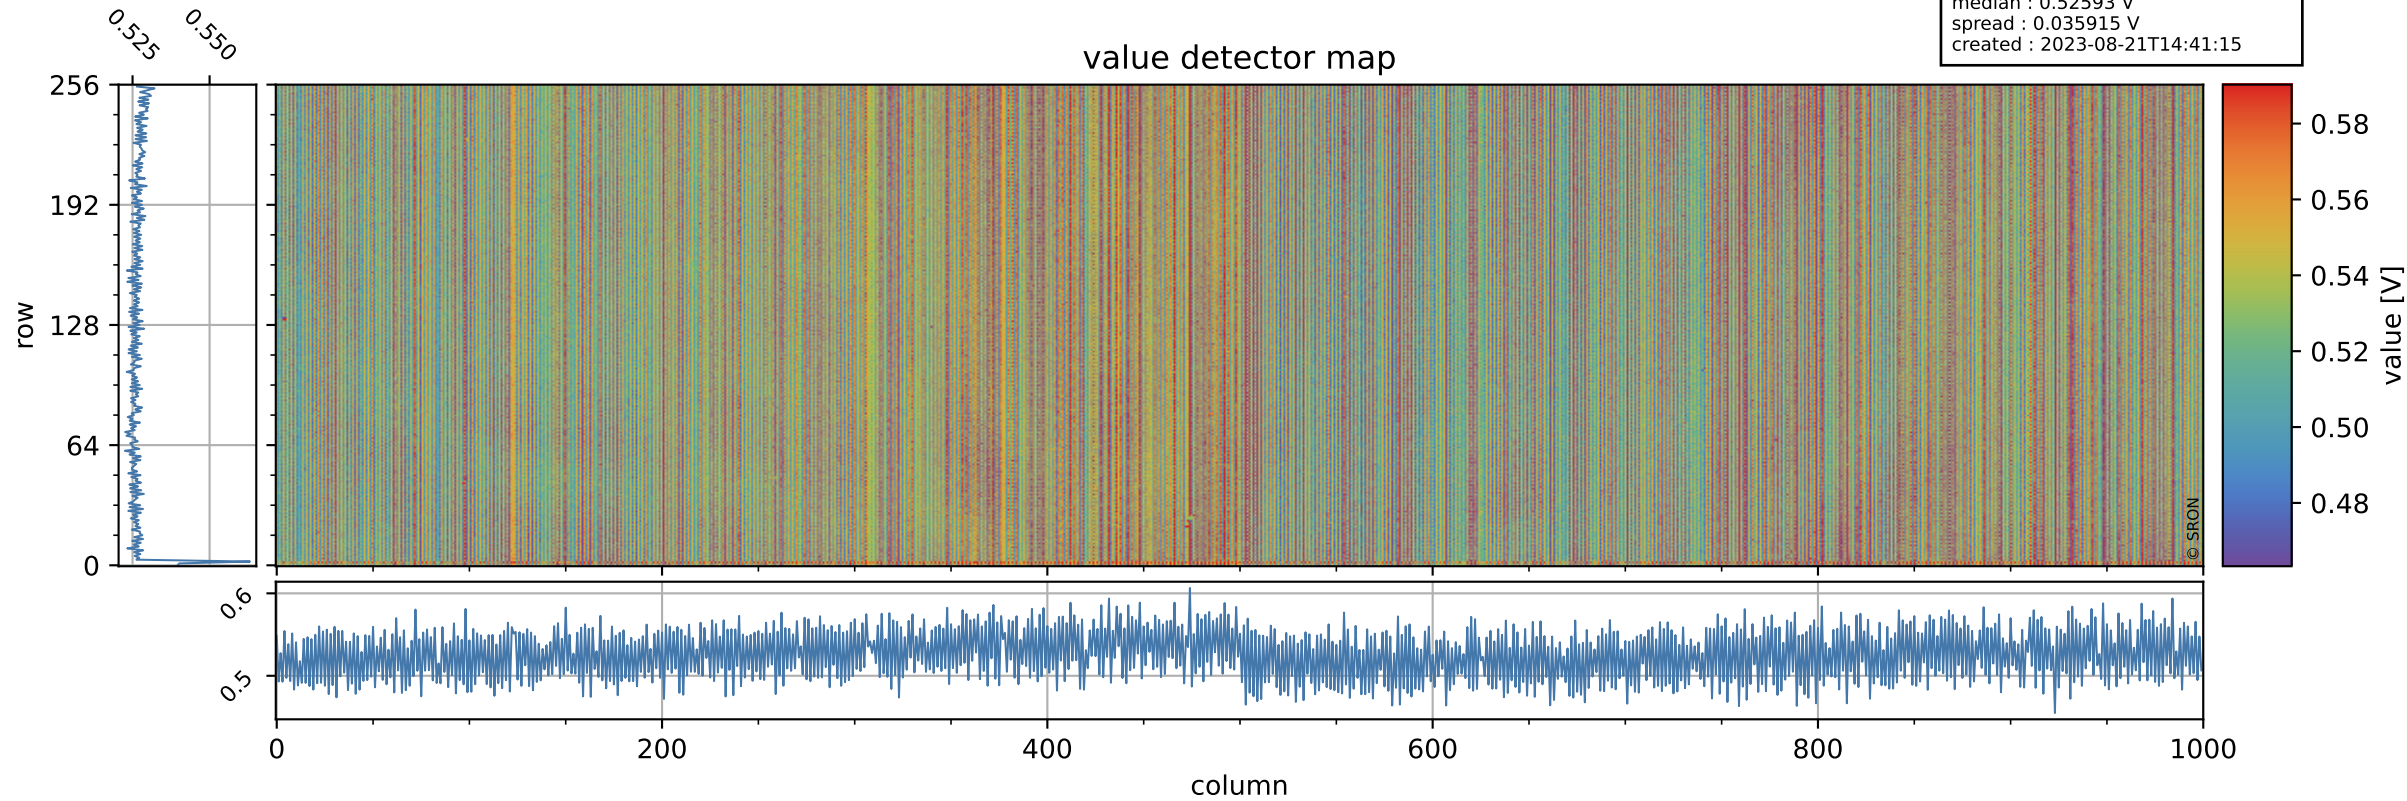

Tropomi SWIR offset (official)

orbits : 19 in [13387, 13432]
coverage : 2020-05-14 / 2020-05-17
median : 0.52593 V
spread : 0.035915 V
created : 2023-08-21T14:41:15

value detector map

Tropomi SWIR offset (official)

orbits : 19 in [13387, 13432]
coverage : 2020-05-14 / 2020-05-17
median : 30.753 μV
spread : 15.235 μV
created : 2023-08-21T14:41:16

Tropomi SWIR offset (official)

orbits : 19 in [13387, 13432]
coverage : 2020-05-14 / 2020-05-17
median : -0.092653 mV
spread : 0.38138 mV
created : 2023-08-21T14:41:16

value compared with SWIR offset CKD

Tropomi SWIR offset (official) ground-tracks of Sentinel-5P

orbits : 19 in [13387, 13432]
coverage : 2020-05-14 / 2020-05-17
created : 2023-08-21T14:41:16

Tropomi SWIR offset (official)

orbits : [2827, 13432]
coverage : 2018-04-30 / 2020-05-17
created : 2023-08-21T14:41:17

trend of detector median & temperatures