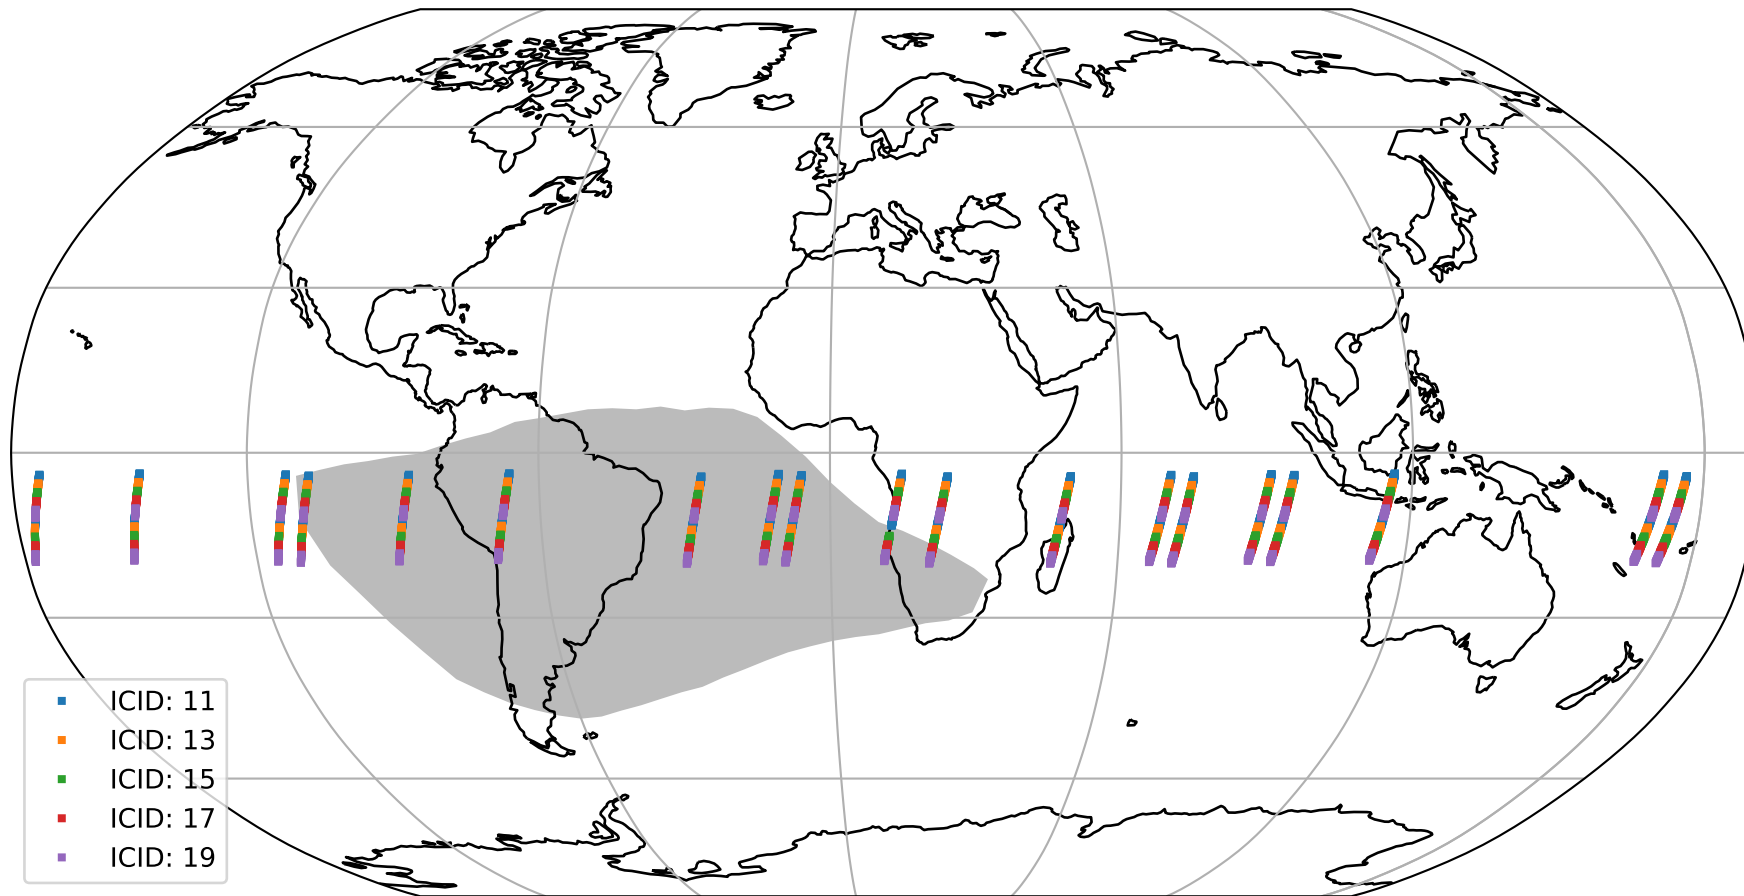

Tropomi SWIR offset (official)

orbits : 19 in [13387, 13432]
coverage : 2020-05-14 / 2020-05-17
median : 0.52593 V
spread : 0.035915 V
created : 2023-08-21T14:41:15

value detector map

Tropomi SWIR offset (official)

orbits : 19 in [13387, 13432]
coverage : 2020-05-14 / 2020-05-17
median : 30.753 μV
spread : 15.235 μV
created : 2023-08-21T14:41:16

Tropomi SWIR offset (official)

orbits : 19 in [13387, 13432]
coverage : 2020-05-14 / 2020-05-17
median : -0.092653 mV
spread : 0.38138 mV
created : 2023-08-21T14:41:16

value compared with SWIR offset CKD

Tropomi SWIR offset (official) ground-tracks of Sentinel-5P

orbits : 19 in [13387, 13432]
coverage : 2020-05-14 / 2020-05-17
created : 2023-08-21T14:41:16

Tropomi SWIR offset (official)

orbits : [2827, 13432]
coverage : 2018-04-30 / 2020-05-17
created : 2023-08-21T14:41:17

trend of detector median & temperatures