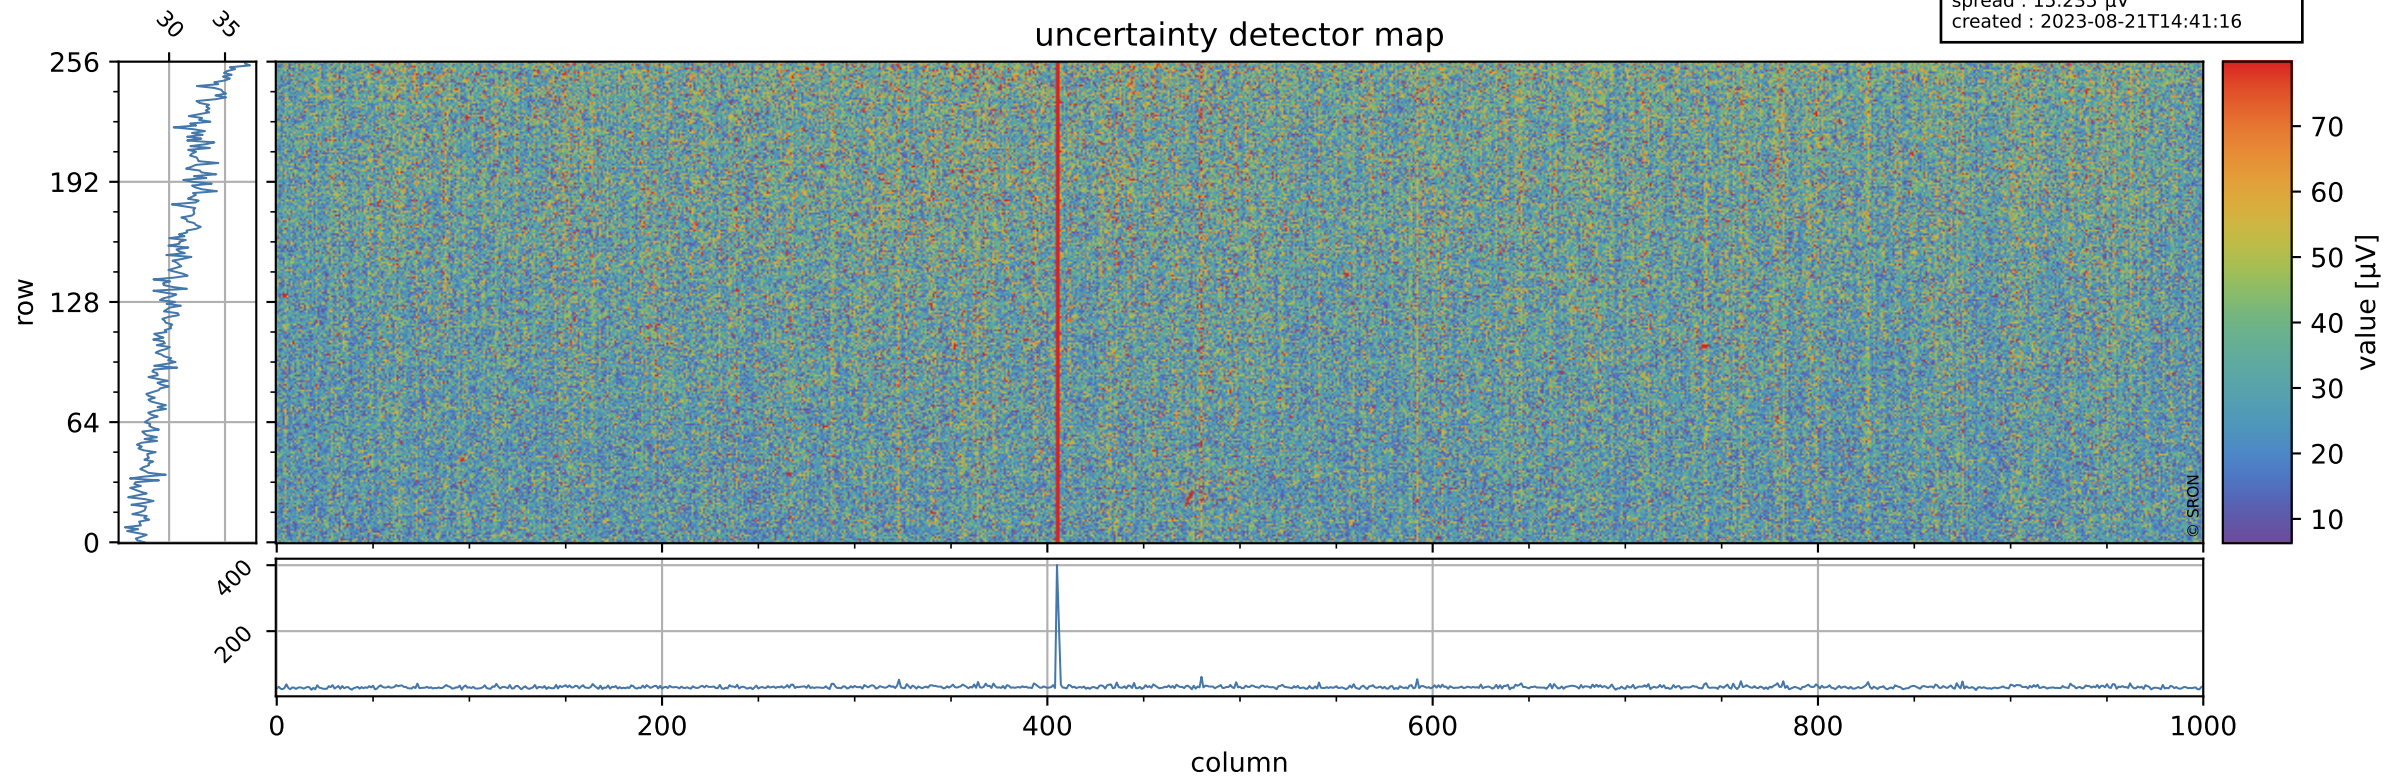

Tropomi SWIR offset (official)

orbits : 19 in [13387, 13432]
coverage : 2020-05-14 / 2020-05-17
median : 0.52593 V
spread : 0.035915 V
created : 2023-08-21T14:41:15

value detector map

Tropomi SWIR offset (official)

orbits : 19 in [13387, 13432]
coverage : 2020-05-14 / 2020-05-17
median : 30.753 μV
spread : 15.235 μV
created : 2023-08-21T14:41:16

Tropomi SWIR offset (official)

orbits : 19 in [13387, 13432]
coverage : 2020-05-14 / 2020-05-17
median : -0.092653 mV
spread : 0.38138 mV
created : 2023-08-21T14:41:16

value compared with SWIR offset CKD

Tropomi SWIR offset (official) ground-tracks of Sentinel-5P

orbits : 19 in [13387, 13432]
coverage : 2020-05-14 / 2020-05-17
created : 2023-08-21T14:41:16

Tropomi SWIR offset (official)

orbits : [2827, 13432]
coverage : 2018-04-30 / 2020-05-17
created : 2023-08-21T14:41:17

trend of detector median & temperatures