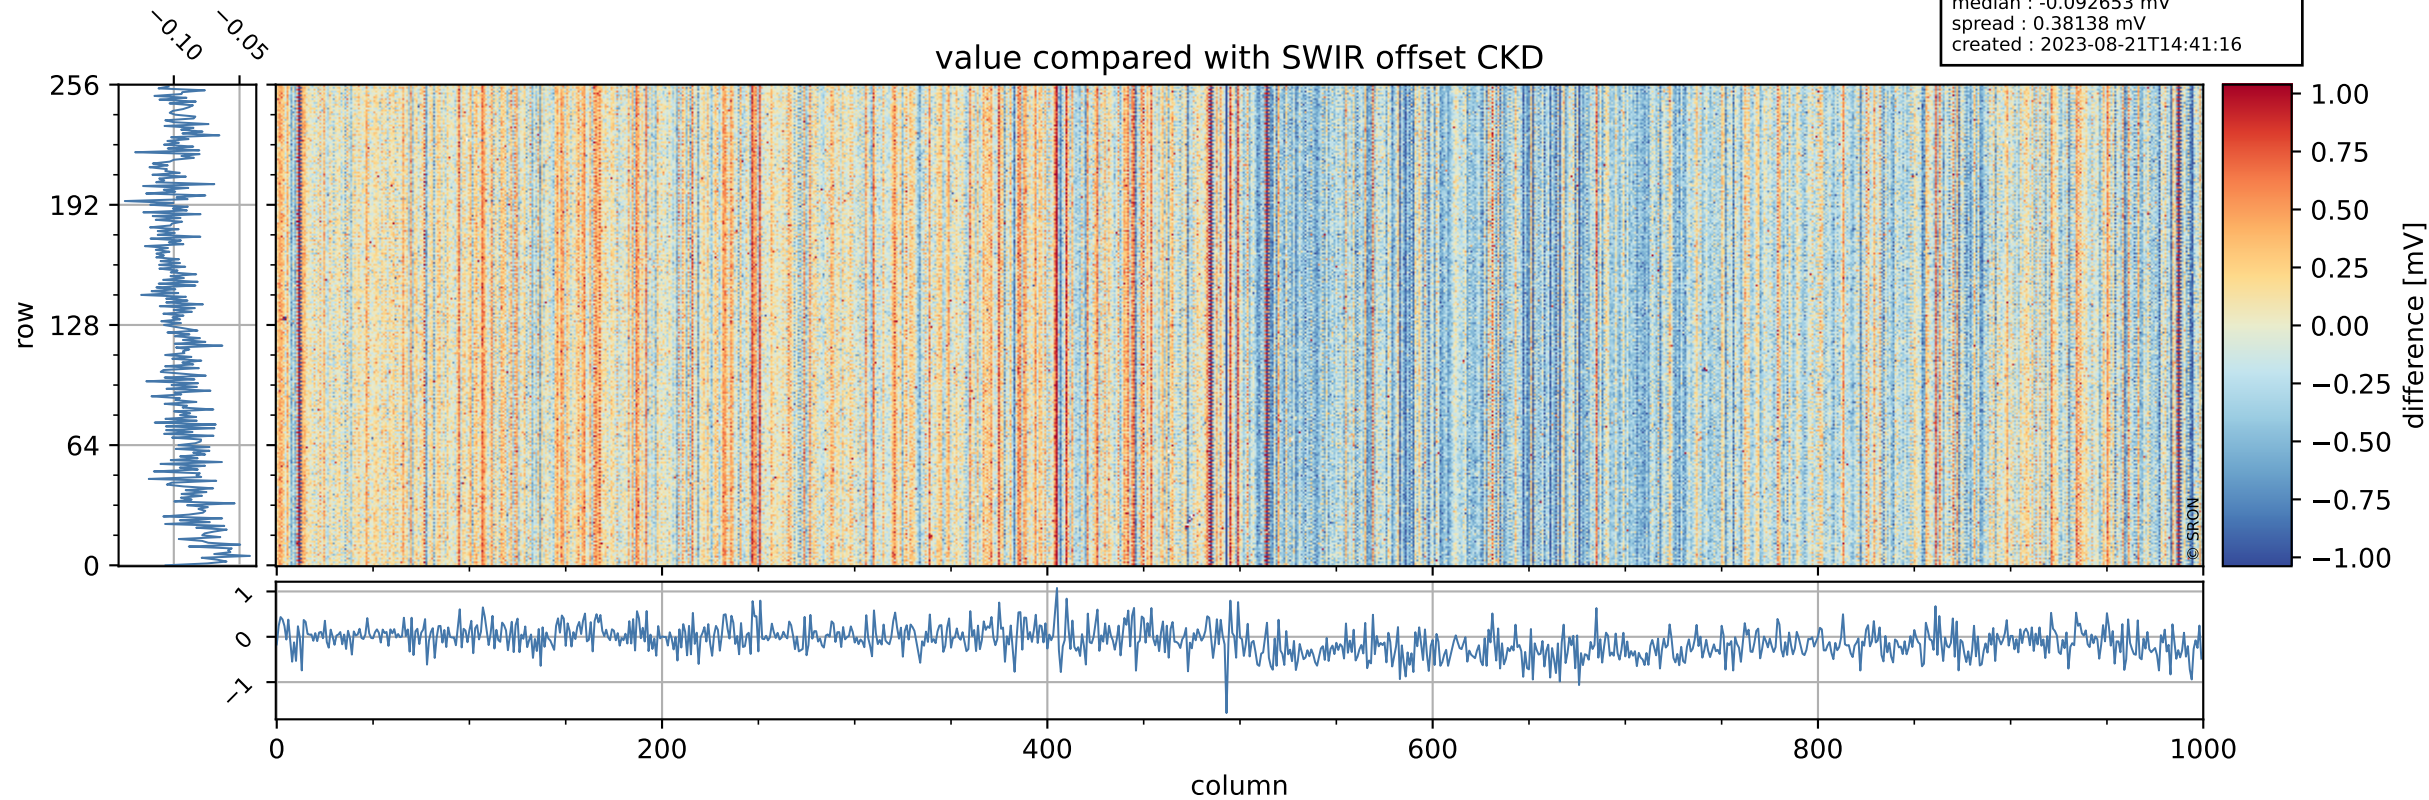

Tropomi SWIR offset (official)

orbits : 19 in [13387, 13432]
coverage : 2020-05-14 / 2020-05-17
median : 0.52593 V
spread : 0.035915 V
created : 2023-08-21T14:41:15

value detector map

Tropomi SWIR offset (official)

orbits : 19 in [13387, 13432]
coverage : 2020-05-14 / 2020-05-17
median : 30.753 μV
spread : 15.235 μV
created : 2023-08-21T14:41:16

Tropomi SWIR offset (official)

orbits : 19 in [13387, 13432]
coverage : 2020-05-14 / 2020-05-17
median : -0.092653 mV
spread : 0.38138 mV
created : 2023-08-21T14:41:16

value compared with SWIR offset CKD

Tropomi SWIR offset (official) ground-tracks of Sentinel-5P

orbits : 19 in [13387, 13432]
coverage : 2020-05-14 / 2020-05-17
created : 2023-08-21T14:41:16

Tropomi SWIR offset (official)

orbits : [2827, 13432]
coverage : 2018-04-30 / 2020-05-17
created : 2023-08-21T14:41:17

trend of detector median & temperatures