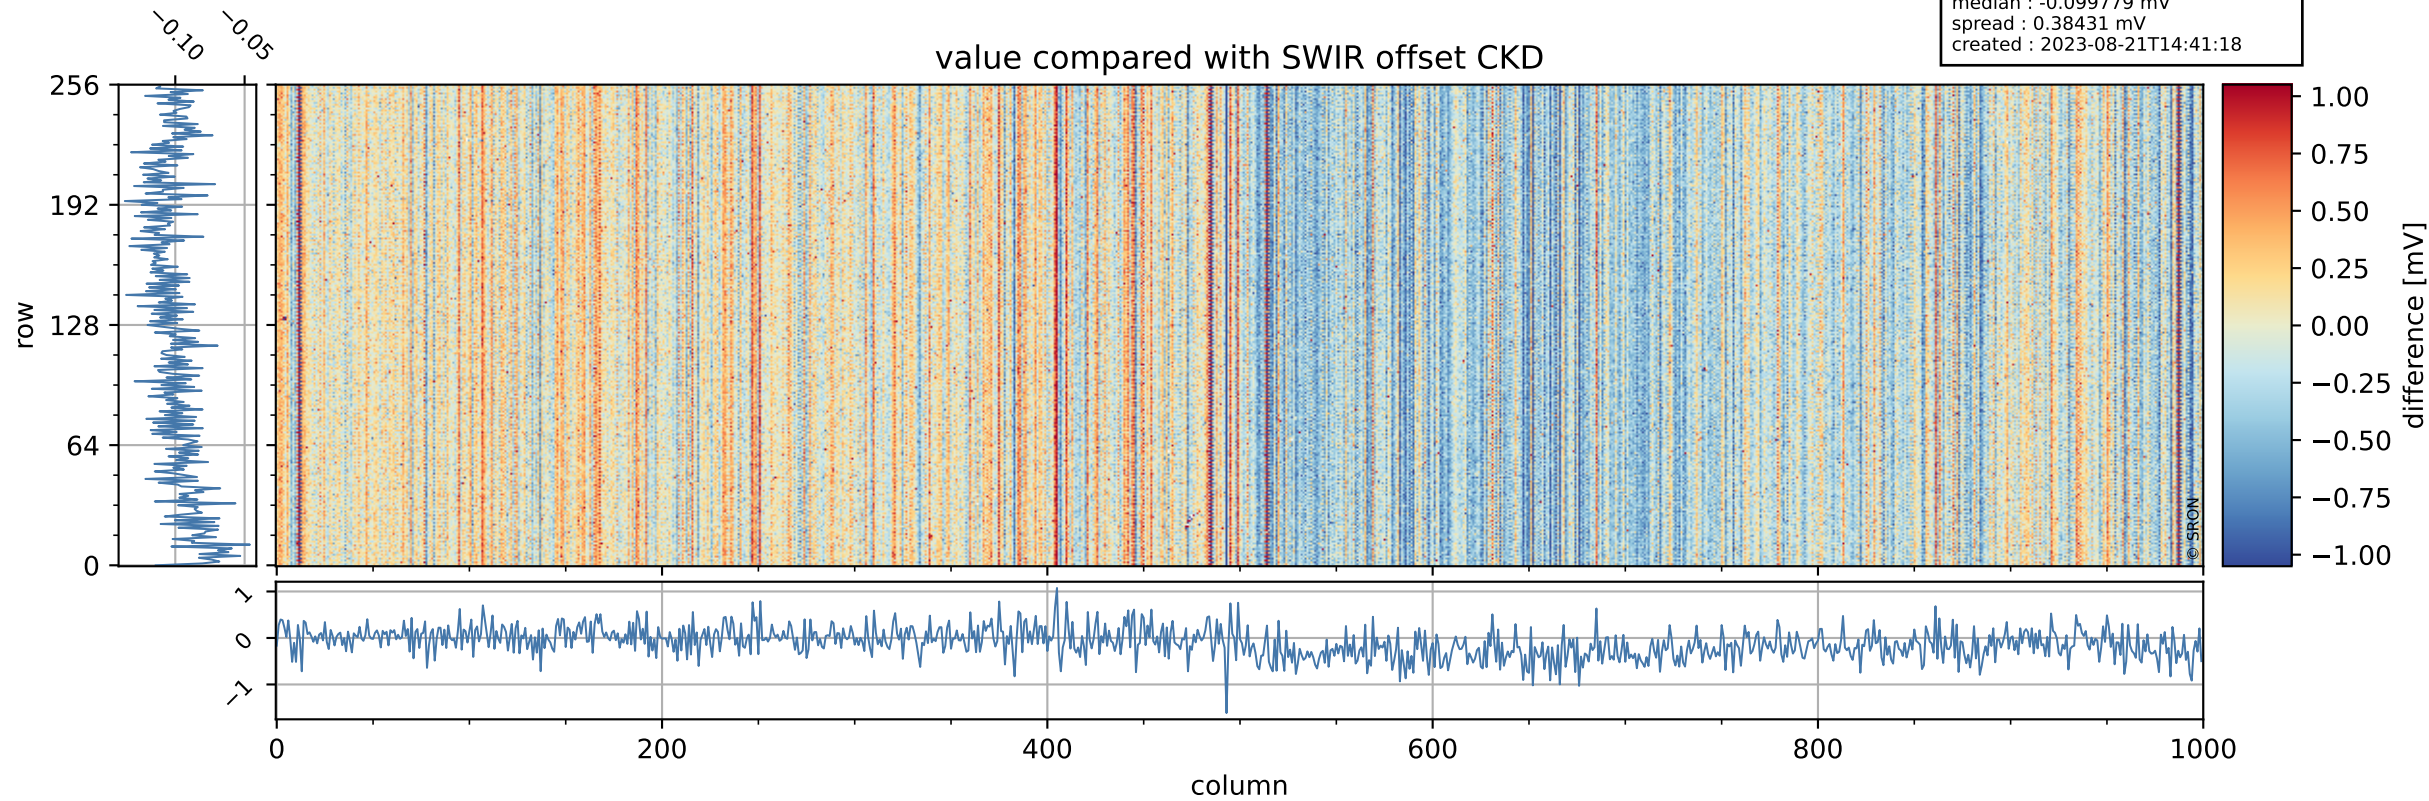

## value detector map

# Tropomi SWIR offset (official)

orbits : 19 in [13402, 13447]  
coverage : 2020-05-15 / 2020-05-18  
median : 29.7  $\mu\text{V}$   
spread : 14.715  $\mu\text{V}$   
created : 2023-08-21T14:41:18

# Tropomi SWIR offset (official)

orbits : 19 in [13402, 13447]  
coverage : 2020-05-15 / 2020-05-18  
median : -0.099779 mV  
spread : 0.38431 mV  
created : 2023-08-21T14:41:18

value compared with SWIR offset CKD

# Tropomi SWIR offset (official) ground-tracks of Sentinel-5P

orbits : 19 in [13402, 13447]  
coverage : 2020-05-15 / 2020-05-18  
created : 2023-08-21T14:41:18