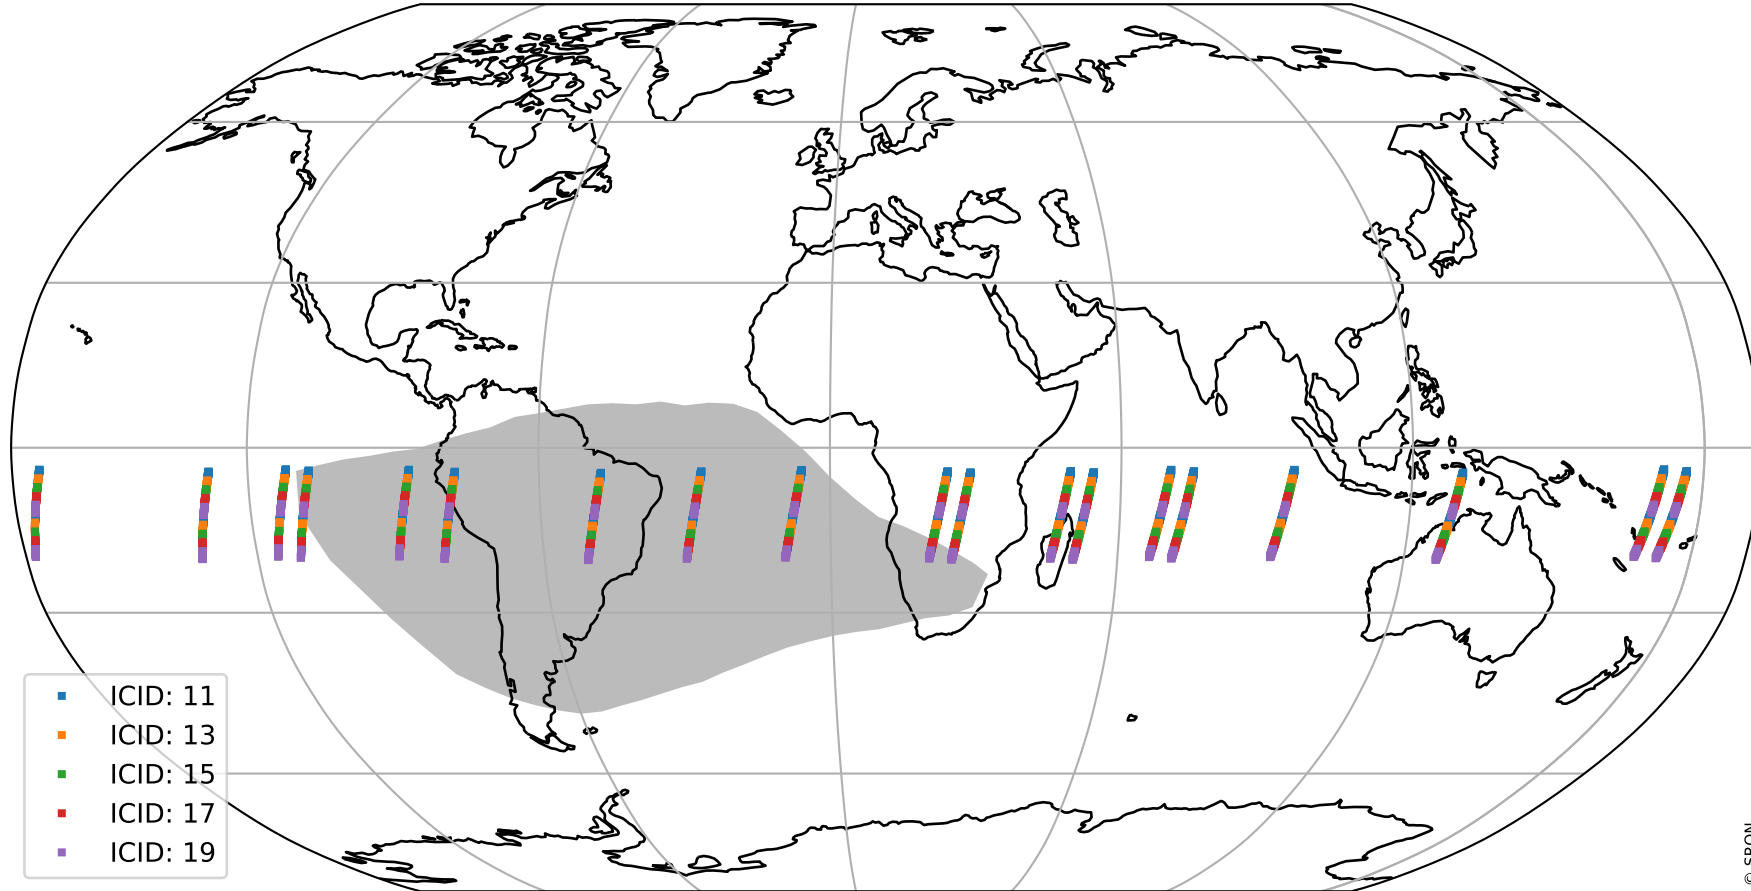

# Tropomi SWIR offset (official)

orbits : 19 in [13402, 13447]  
coverage : 2020-05-15 / 2020-05-18  
median : 29.7  $\mu\text{V}$   
spread : 14.715  $\mu\text{V}$   
created : 2023-08-21T14:41:18

# Tropomi SWIR offset (official)

orbits : 19 in [13402, 13447]  
coverage : 2020-05-15 / 2020-05-18  
median : -0.099779 mV  
spread : 0.38431 mV  
created : 2023-08-21T14:41:18

value compared with SWIR offset CKD

# Tropomi SWIR offset (official) ground-tracks of Sentinel-5P

orbits : 19 in [13402, 13447]  
coverage : 2020-05-15 / 2020-05-18  
created : 2023-08-21T14:41:18

# Tropomi SWIR offset (official)

orbits : [2827, 13447]  
coverage : 2018-04-30 / 2020-05-18  
created : 2023-08-21T14:41:19