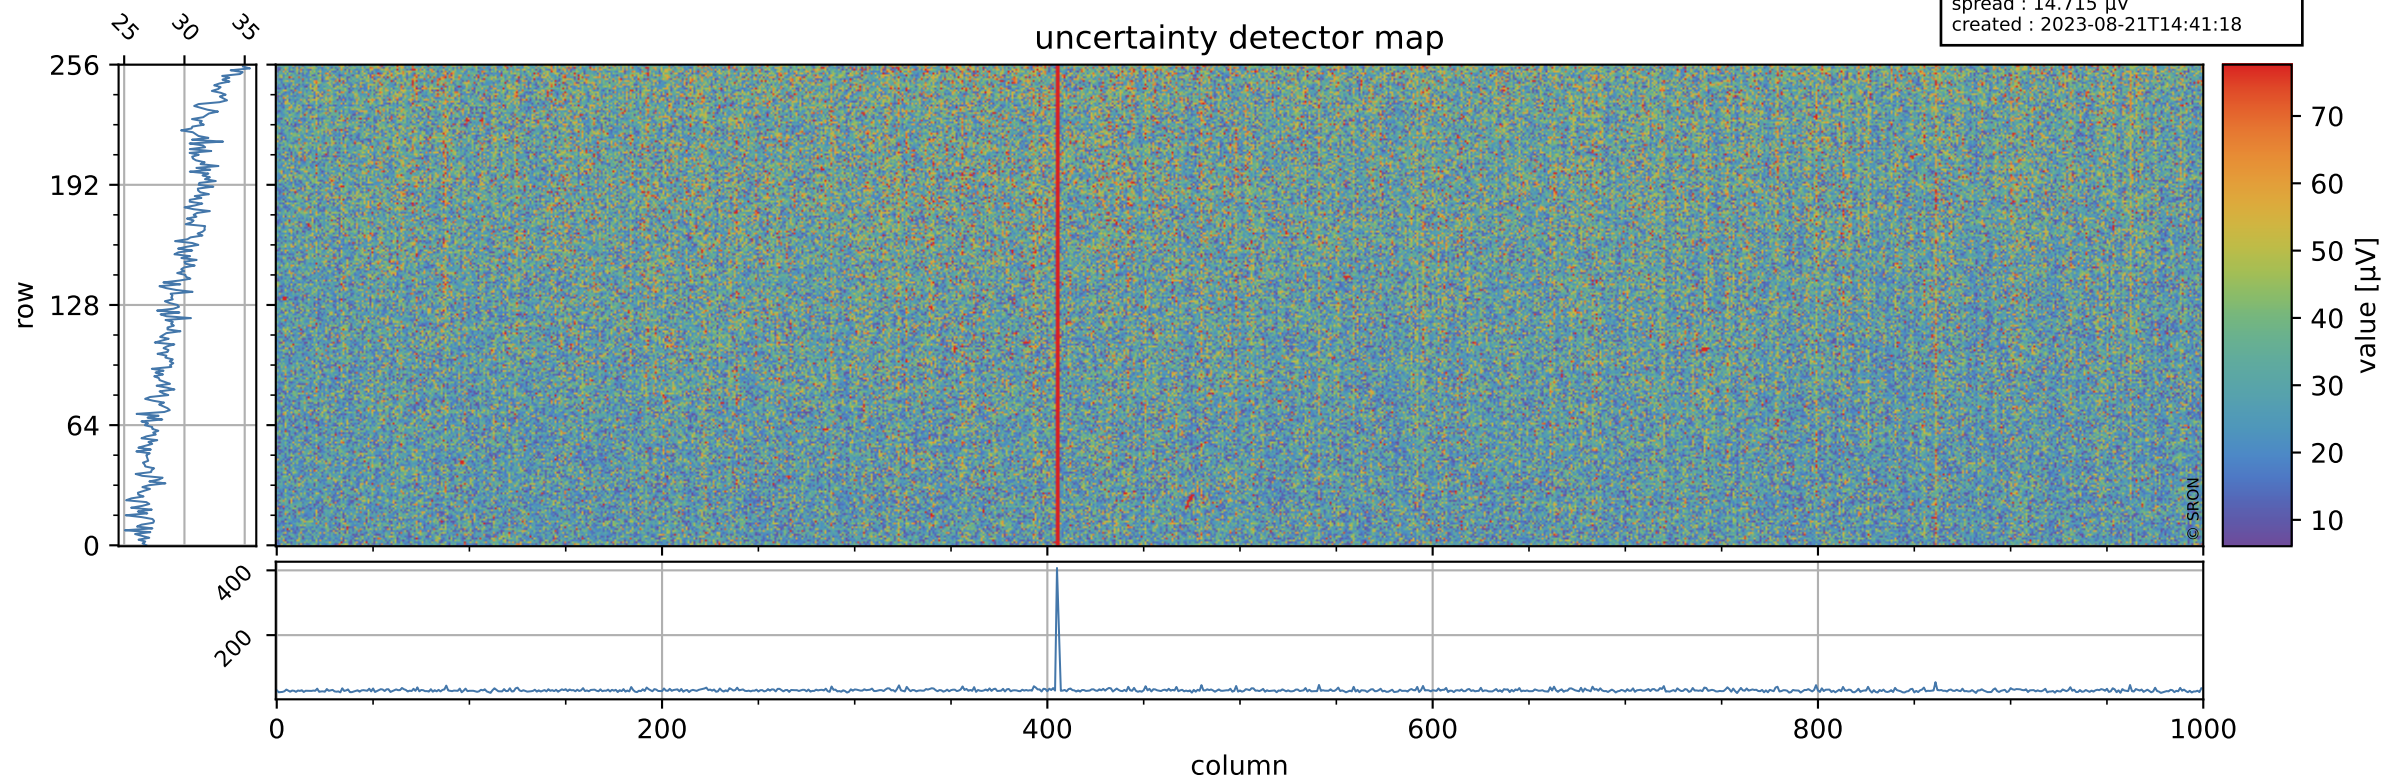

# Tropomi SWIR offset (official)

orbits : 19 in [13402, 13447]  
coverage : 2020-05-15 / 2020-05-18  
median : 0.52592 V  
spread : 0.035915 V  
created : 2023-08-21T14:41:17

## value detector map

# Tropomi SWIR offset (official)

orbits : 19 in [13402, 13447]  
coverage : 2020-05-15 / 2020-05-18  
median : 29.7  $\mu\text{V}$   
spread : 14.715  $\mu\text{V}$   
created : 2023-08-21T14:41:18

# Tropomi SWIR offset (official) ground-tracks of Sentinel-5P

orbits : 19 in [13402, 13447]  
coverage : 2020-05-15 / 2020-05-18  
created : 2023-08-21T14:41:18