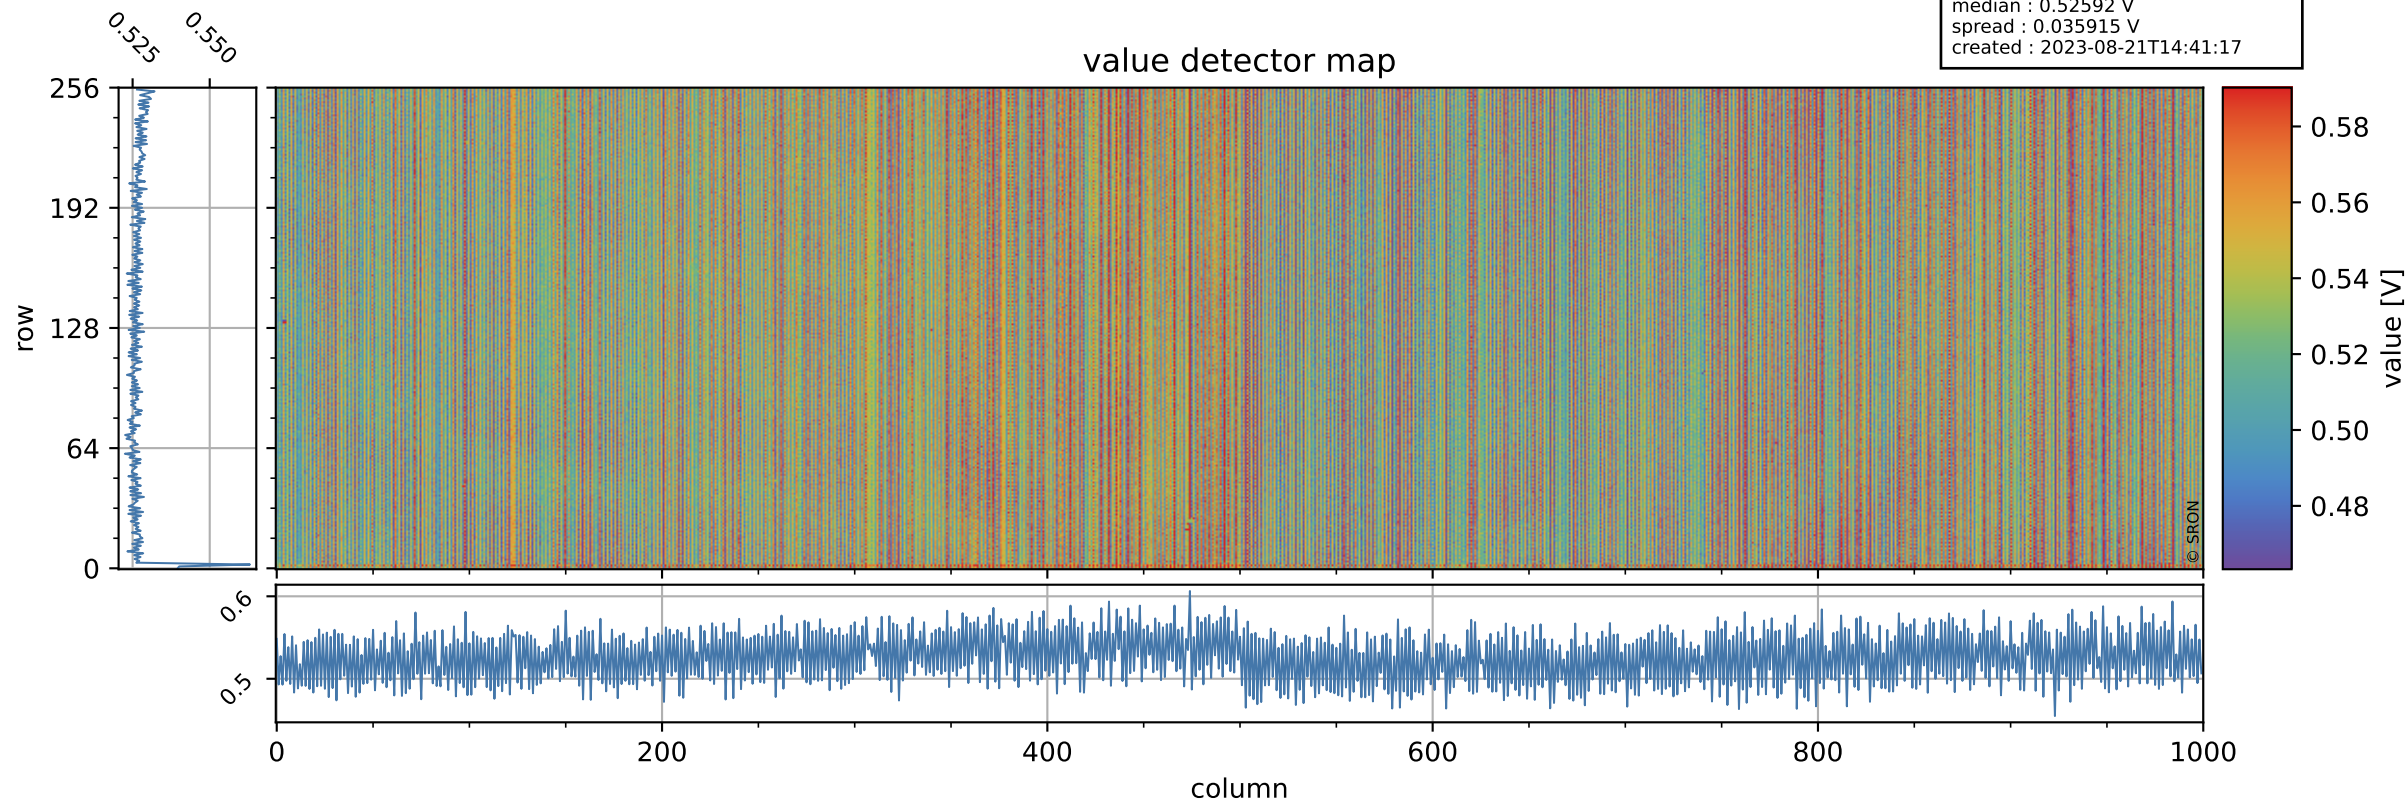

# Tropomi SWIR offset (official)

orbits : 19 in [13402, 13447]  
coverage : 2020-05-15 / 2020-05-18  
median : 0.52592 V  
spread : 0.035915 V  
created : 2023-08-21T14:41:17

## value detector map

# Tropomi SWIR offset (official)

orbits : 19 in [13402, 13447]  
coverage : 2020-05-15 / 2020-05-18  
median : 29.7  $\mu\text{V}$   
spread : 14.715  $\mu\text{V}$   
created : 2023-08-21T14:41:18

# Tropomi SWIR offset (official) ground-tracks of Sentinel-5P

orbits : 19 in [13402, 13447]  
coverage : 2020-05-15 / 2020-05-18  
created : 2023-08-21T14:41:18