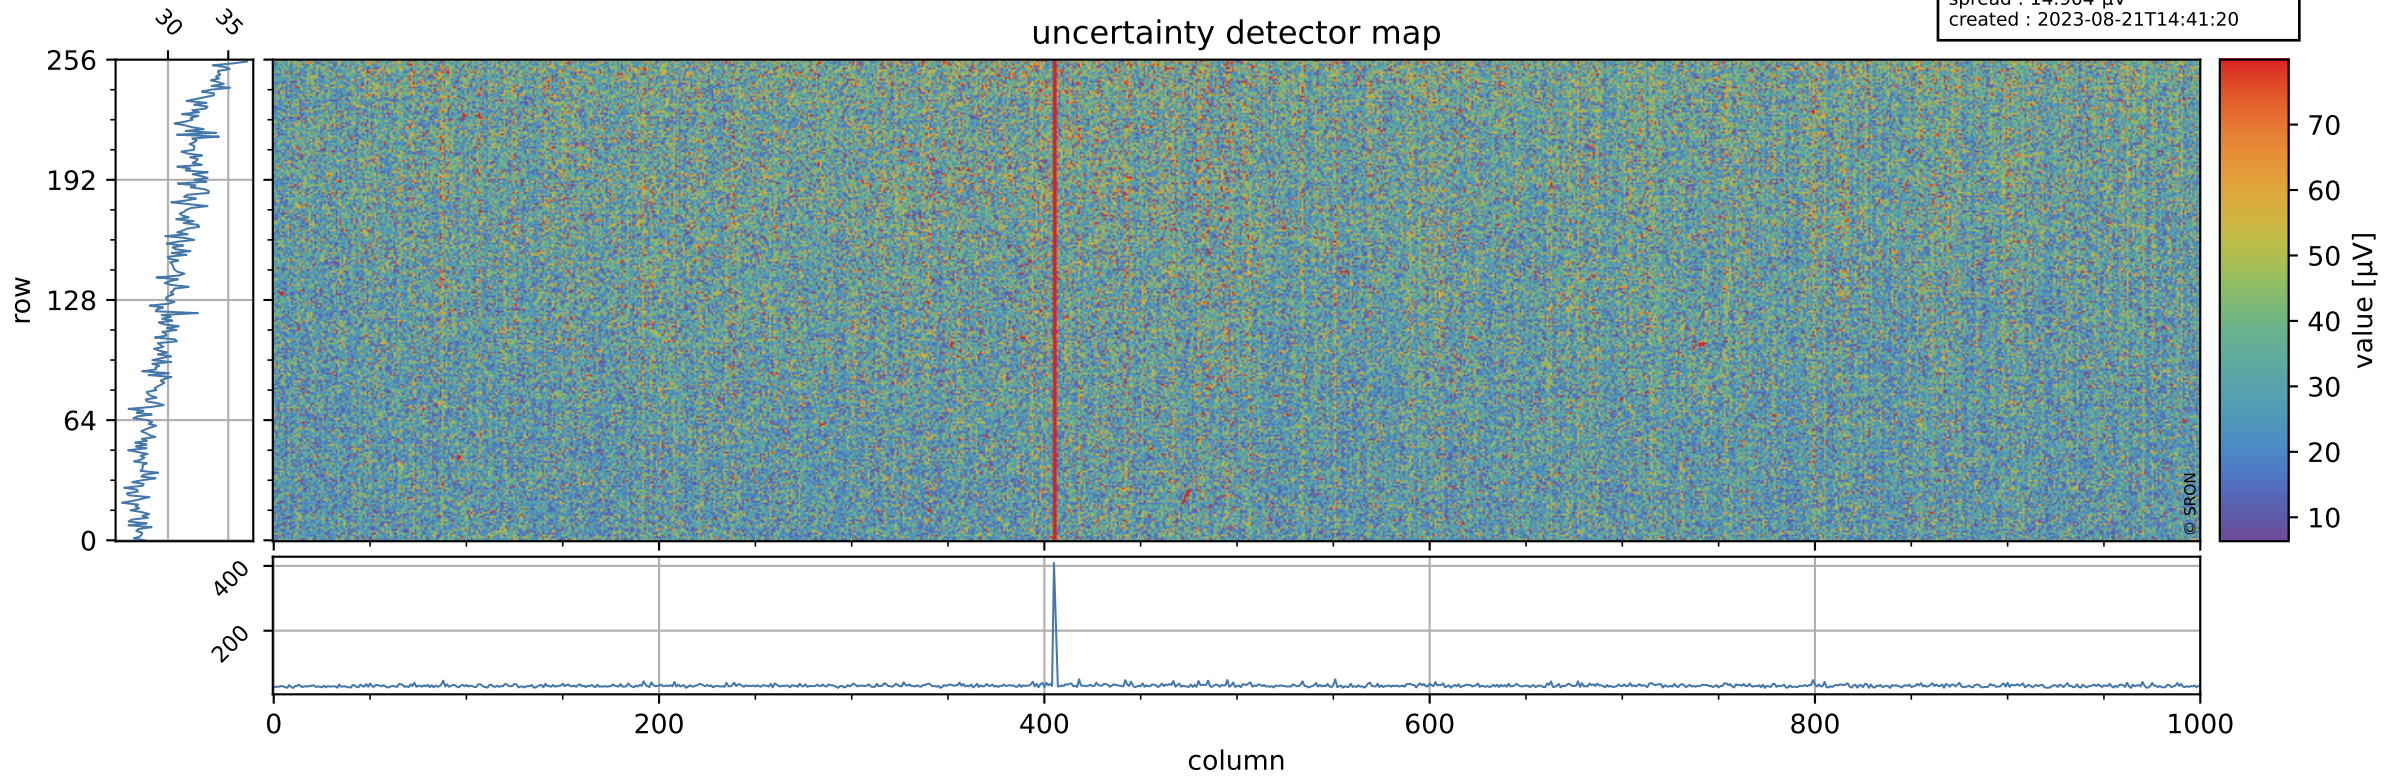

# Tropomi SWIR offset (official)

orbits : 18 in [13417, 13462]  
coverage : 2020-05-16 / 2020-05-19  
median : 0.5259 V  
spread : 0.035914 V  
created : 2023-08-21T14:41:19

## value detector map

# Tropomi SWIR offset (official)

orbits : 18 in [13417, 13462]  
coverage : 2020-05-16 / 2020-05-19  
median : 30.54  $\mu\text{V}$   
spread : 14.904  $\mu\text{V}$   
created : 2023-08-21T14:41:20

# Tropomi SWIR offset (official) ground-tracks of Sentinel-5P

orbits : 18 in [13417, 13462]  
coverage : 2020-05-16 / 2020-05-19  
created : 2023-08-21T14:41:20