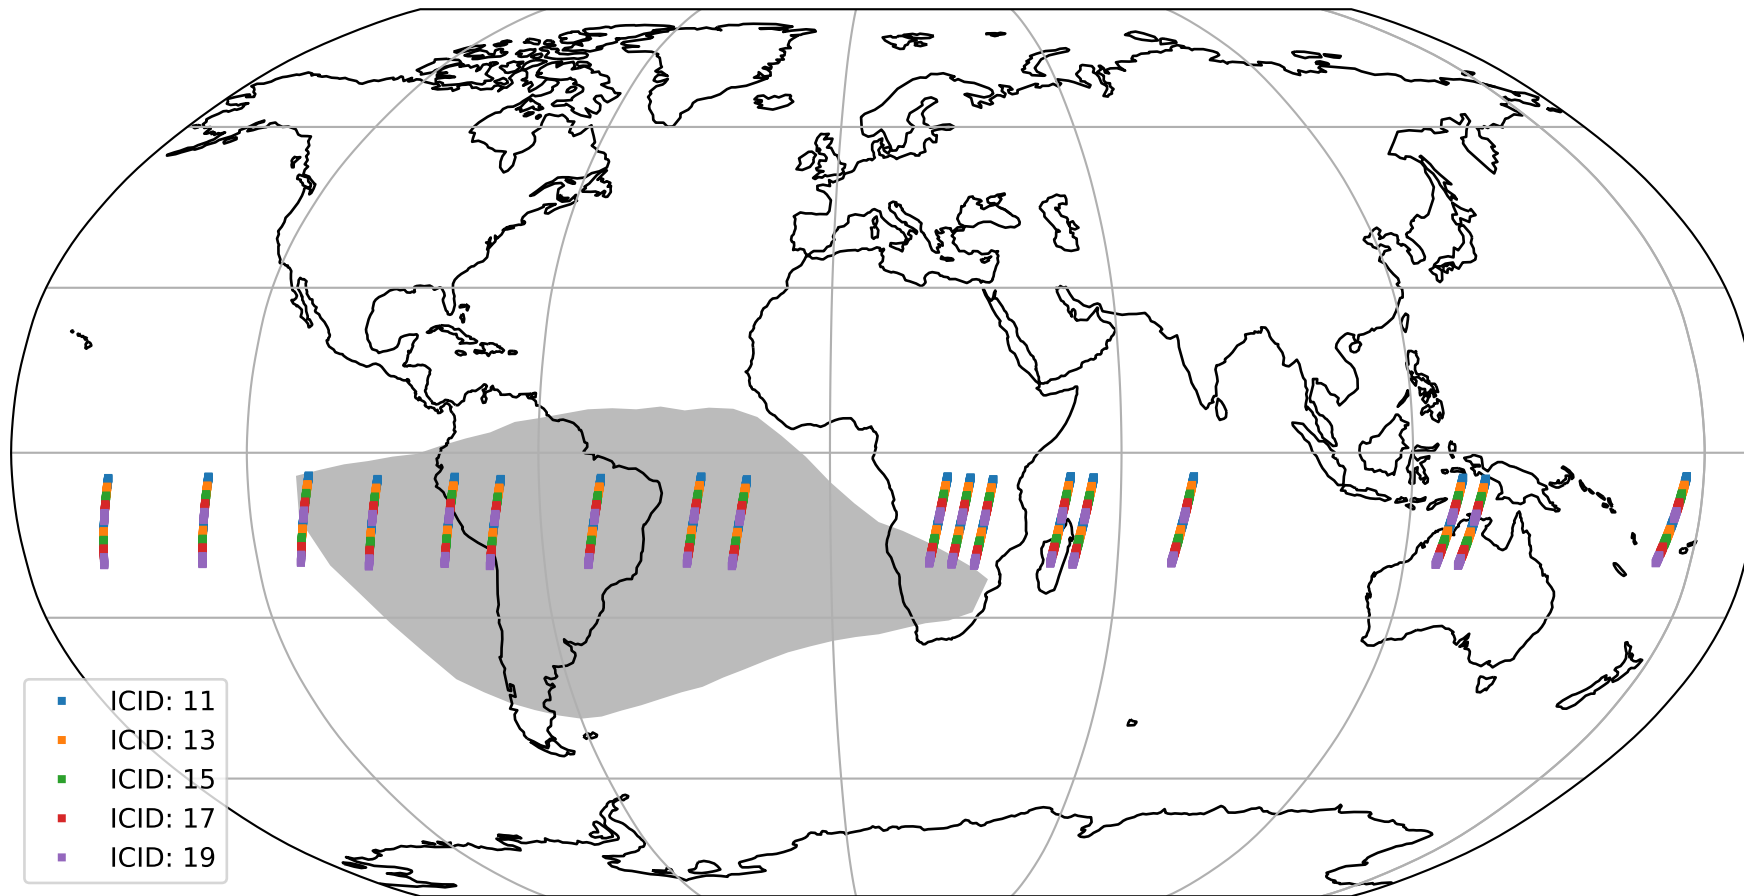

# Tropomi SWIR offset (official)

orbits : 18 in [13417, 13462]  
coverage : 2020-05-16 / 2020-05-19  
median : 30.54  $\mu\text{V}$   
spread : 14.904  $\mu\text{V}$   
created : 2023-08-21T14:41:20

# Tropomi SWIR offset (official)

orbits : 18 in [13417, 13462]  
coverage : 2020-05-16 / 2020-05-19  
median : -0.11174 mV  
spread : 0.38969 mV  
created : 2023-08-21T14:41:20

value compared with SWIR offset CKD

# Tropomi SWIR offset (official) ground-tracks of Sentinel-5P

orbits : 18 in [13417, 13462]  
coverage : 2020-05-16 / 2020-05-19  
created : 2023-08-21T14:41:20

# Tropomi SWIR offset (official)

orbits : [2827, 13462]  
coverage : 2018-04-30 / 2020-05-19  
created : 2023-08-21T14:41:20