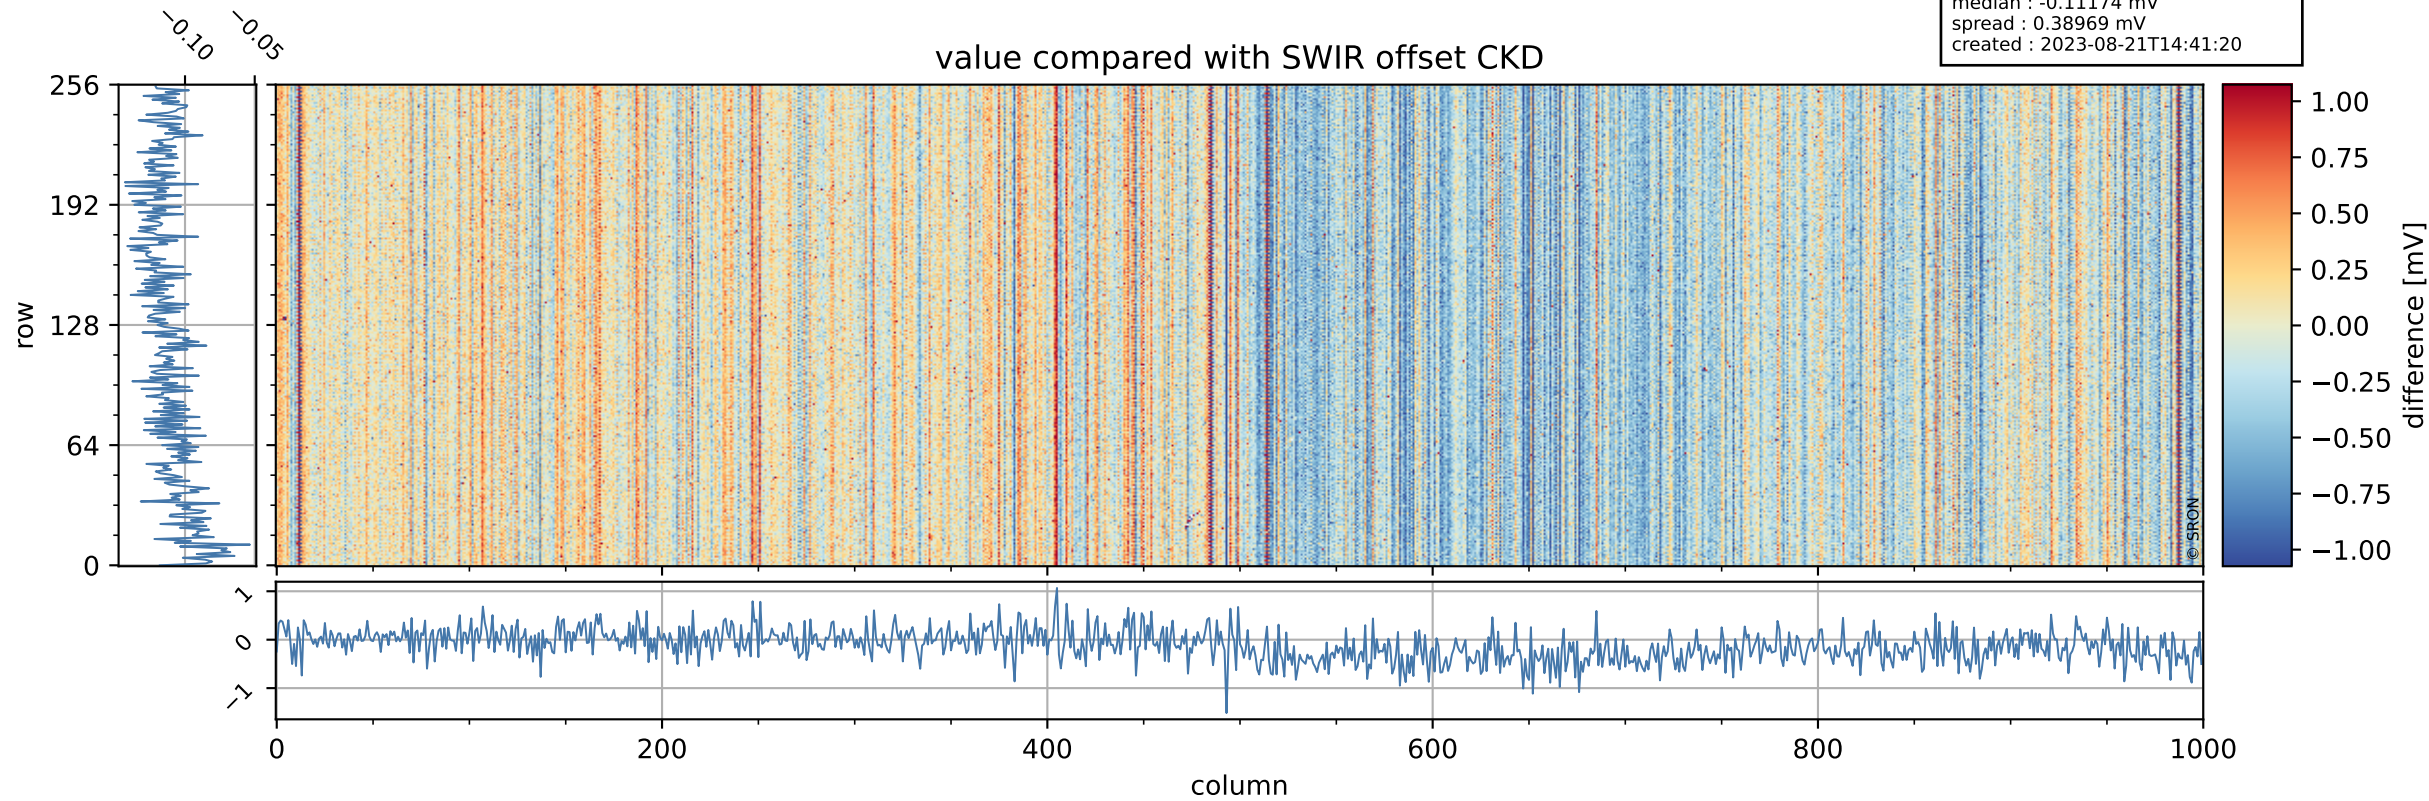

## value detector map

# Tropomi SWIR offset (official)

orbits : 18 in [13417, 13462]  
coverage : 2020-05-16 / 2020-05-19  
median : 30.54  $\mu\text{V}$   
spread : 14.904  $\mu\text{V}$   
created : 2023-08-21T14:41:20

# Tropomi SWIR offset (official)

orbits : 18 in [13417, 13462]  
coverage : 2020-05-16 / 2020-05-19  
median : -0.11174 mV  
spread : 0.38969 mV  
created : 2023-08-21T14:41:20

value compared with SWIR offset CKD

# Tropomi SWIR offset (official) ground-tracks of Sentinel-5P

orbits : 18 in [13417, 13462]  
coverage : 2020-05-16 / 2020-05-19  
created : 2023-08-21T14:41:20