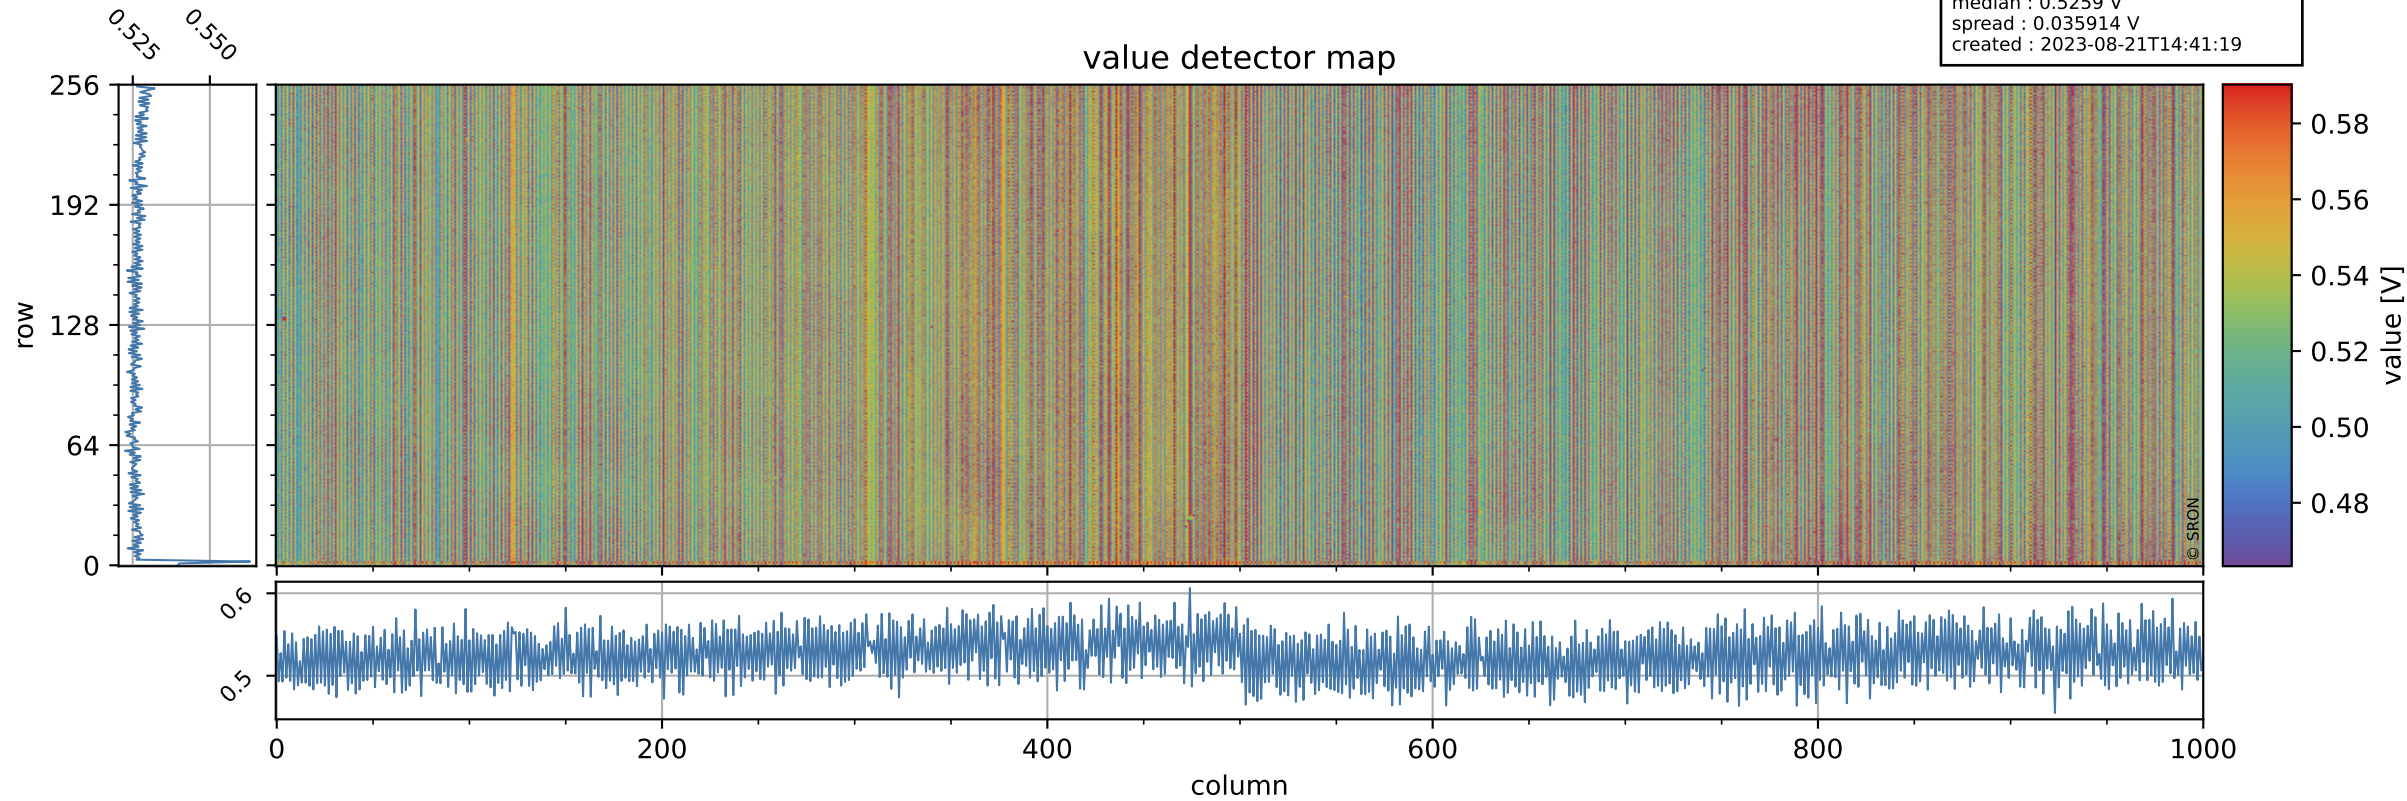

# Tropomi SWIR offset (official)

orbits : 18 in [13417, 13462]  
coverage : 2020-05-16 / 2020-05-19  
median : 0.5259 V  
spread : 0.035914 V  
created : 2023-08-21T14:41:19

## value detector map

# Tropomi SWIR offset (official)

orbits : 18 in [13417, 13462]  
coverage : 2020-05-16 / 2020-05-19  
median : 30.54  $\mu\text{V}$   
spread : 14.904  $\mu\text{V}$   
created : 2023-08-21T14:41:20

# Tropomi SWIR offset (official) ground-tracks of Sentinel-5P

orbits : 18 in [13417, 13462]  
coverage : 2020-05-16 / 2020-05-19  
created : 2023-08-21T14:41:20