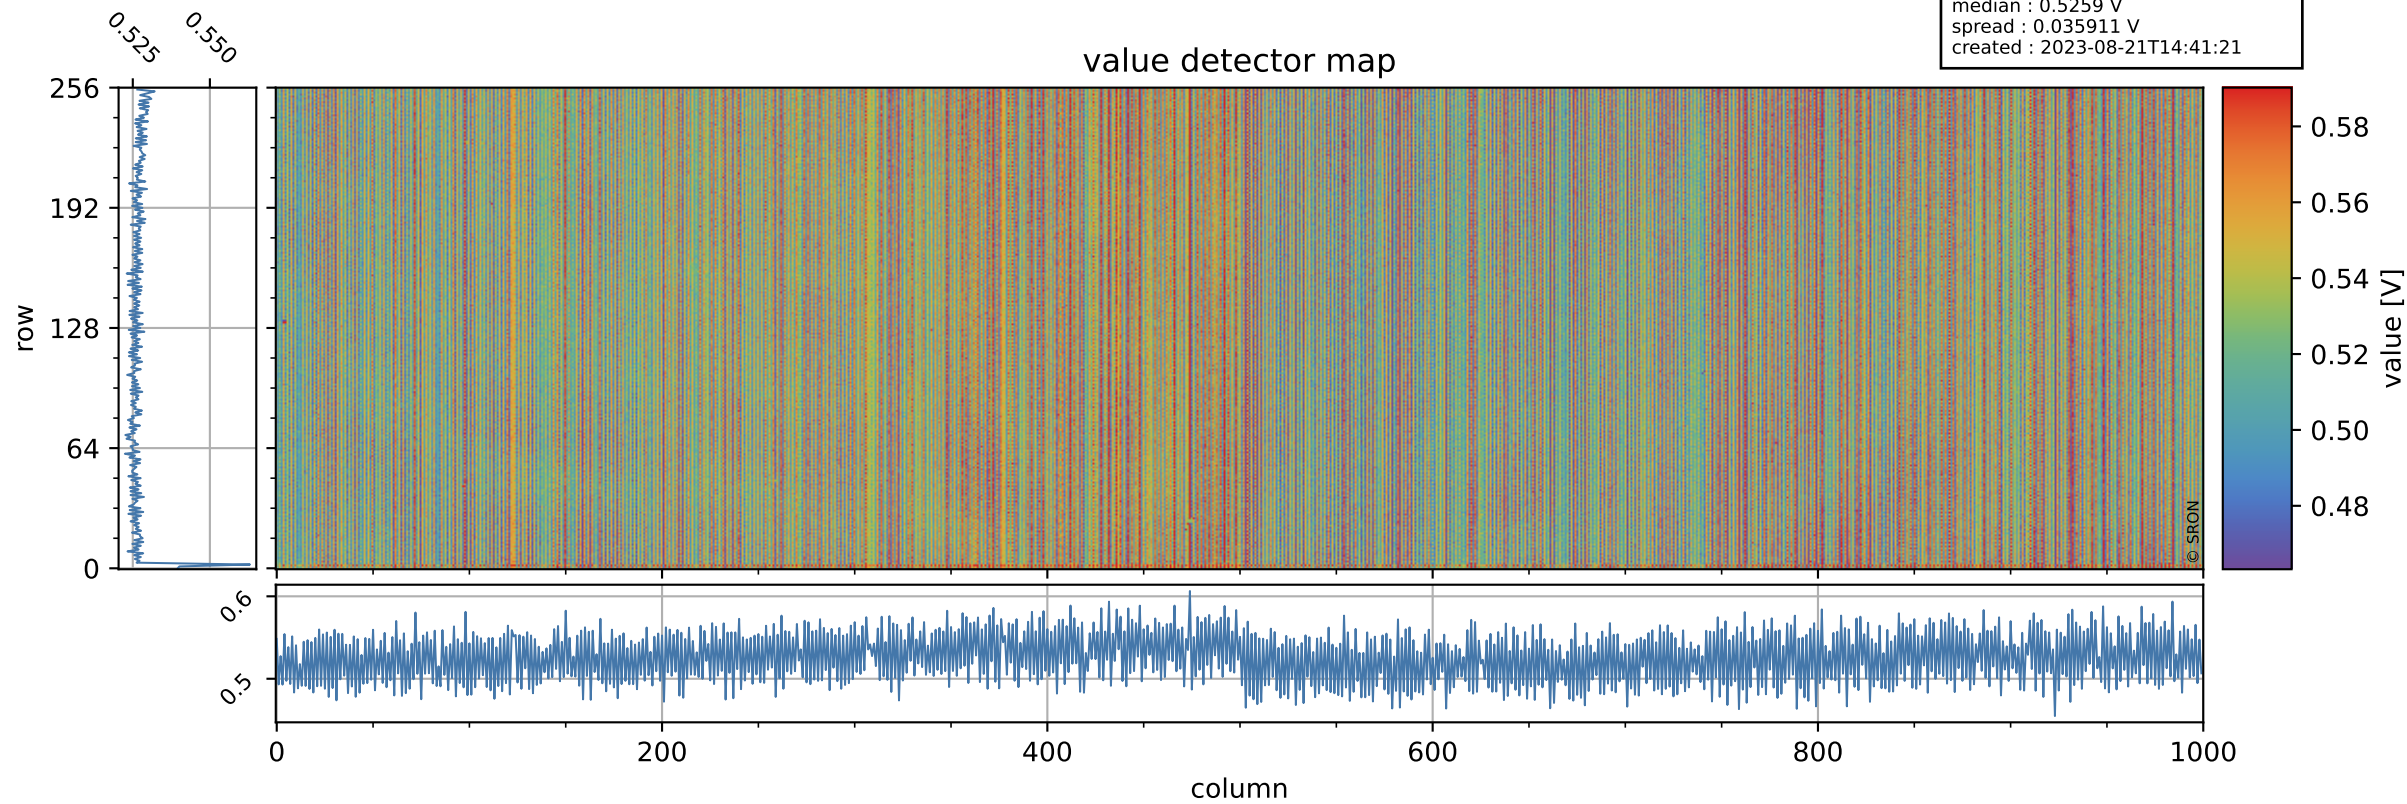

Tropomi SWIR offset (official)

orbits : 18 in [13432, 13477]
coverage : 2020-05-17 / 2020-05-20
median : 0.5259 V
spread : 0.035911 V
created : 2023-08-21T14:41:21

value detector map

Tropomi SWIR offset (official)

orbits : 18 in [13432, 13477]
coverage : 2020-05-17 / 2020-05-20
median : 30.929 μV
spread : 14.896 μV
created : 2023-08-21T14:41:22

Tropomi SWIR offset (official)

orbits : 18 in [13432, 13477]
coverage : 2020-05-17 / 2020-05-20
median : -0.11331 mV
spread : 0.38884 mV
created : 2023-08-21T14:41:22

value compared with SWIR offset CKD

Tropomi SWIR offset (official) ground-tracks of Sentinel-5P

orbits : 18 in [13432, 13477]
coverage : 2020-05-17 / 2020-05-20
created : 2023-08-21T14:41:22

Tropomi SWIR offset (official)

orbits : [2827, 13477]
coverage : 2018-04-30 / 2020-05-20
created : 2023-08-21T14:41:22

trend of detector median & temperatures