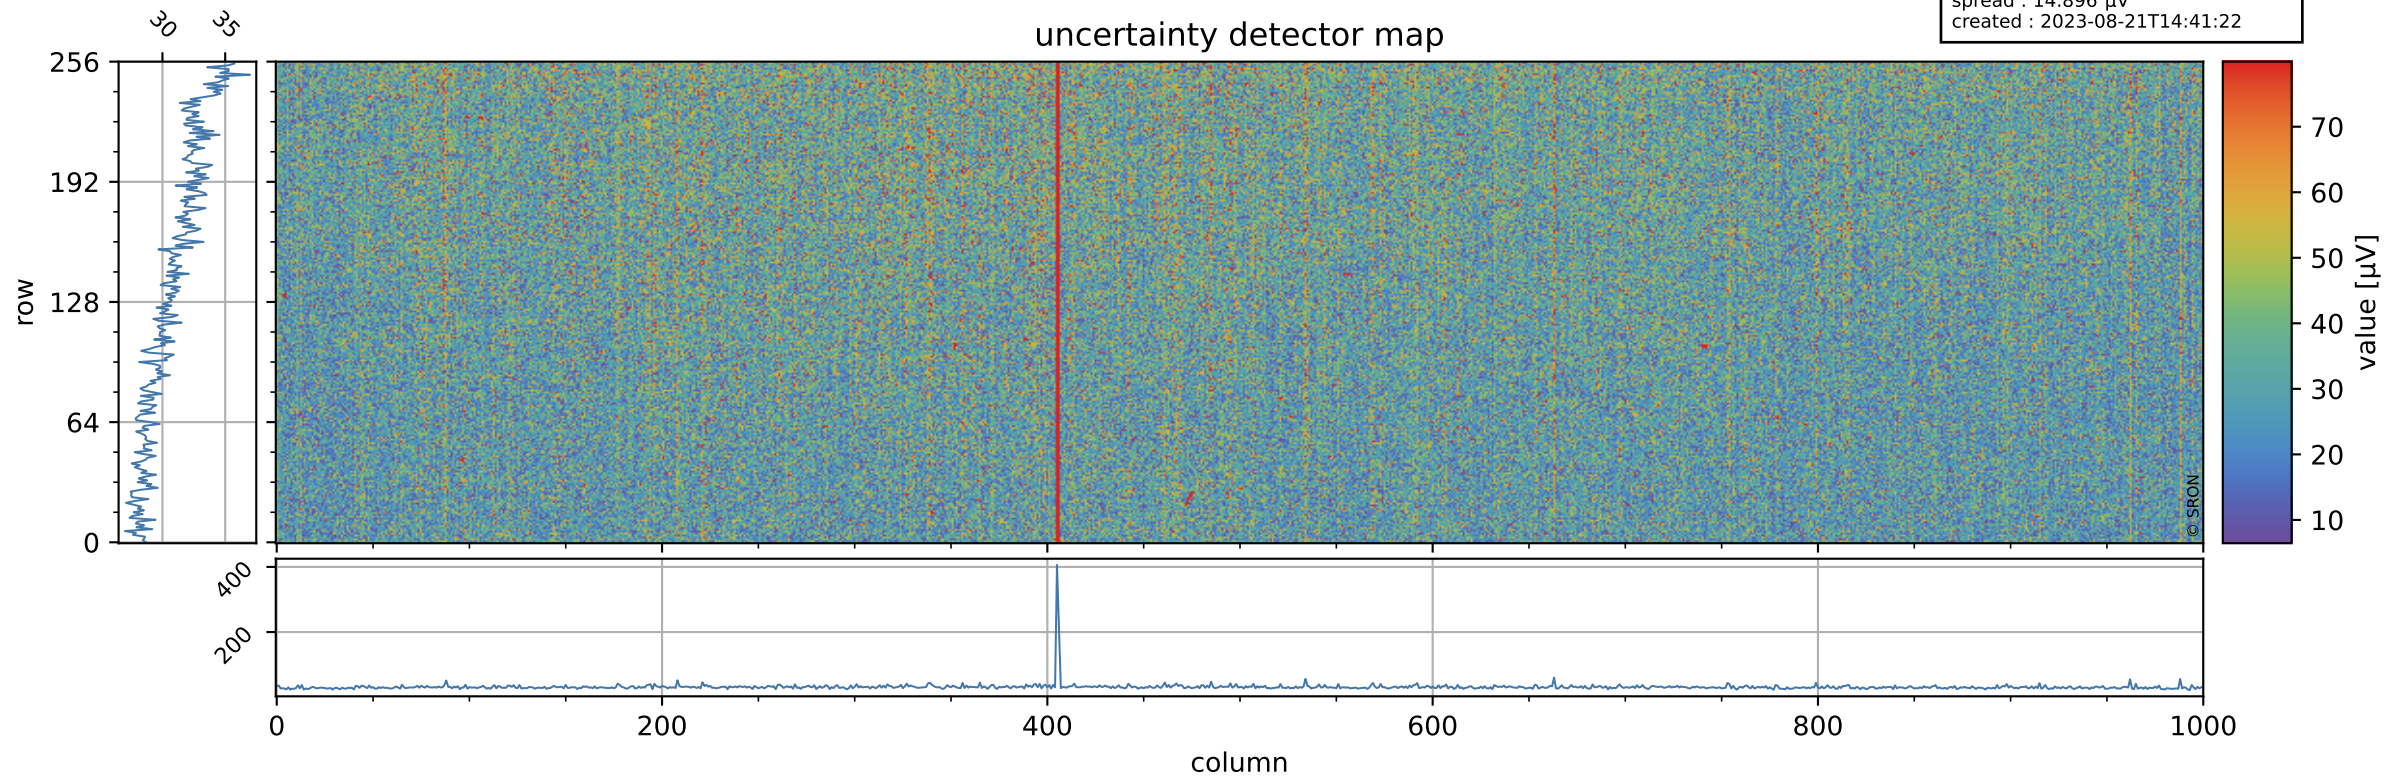

Tropomi SWIR offset (official)

orbits : 18 in [13432, 13477]
coverage : 2020-05-17 / 2020-05-20
median : 0.5259 V
spread : 0.035911 V
created : 2023-08-21T14:41:21

value detector map

Tropomi SWIR offset (official)

orbits : 18 in [13432, 13477]
coverage : 2020-05-17 / 2020-05-20
median : 30.929 μV
spread : 14.896 μV
created : 2023-08-21T14:41:22

Tropomi SWIR offset (official)

orbits : 18 in [13432, 13477]
coverage : 2020-05-17 / 2020-05-20
median : -0.11331 mV
spread : 0.38884 mV
created : 2023-08-21T14:41:22

value compared with SWIR offset CKD

Tropomi SWIR offset (official) ground-tracks of Sentinel-5P

orbits : 18 in [13432, 13477]
coverage : 2020-05-17 / 2020-05-20
created : 2023-08-21T14:41:22

Tropomi SWIR offset (official)

orbits : [2827, 13477]
coverage : 2018-04-30 / 2020-05-20
created : 2023-08-21T14:41:22

trend of detector median & temperatures