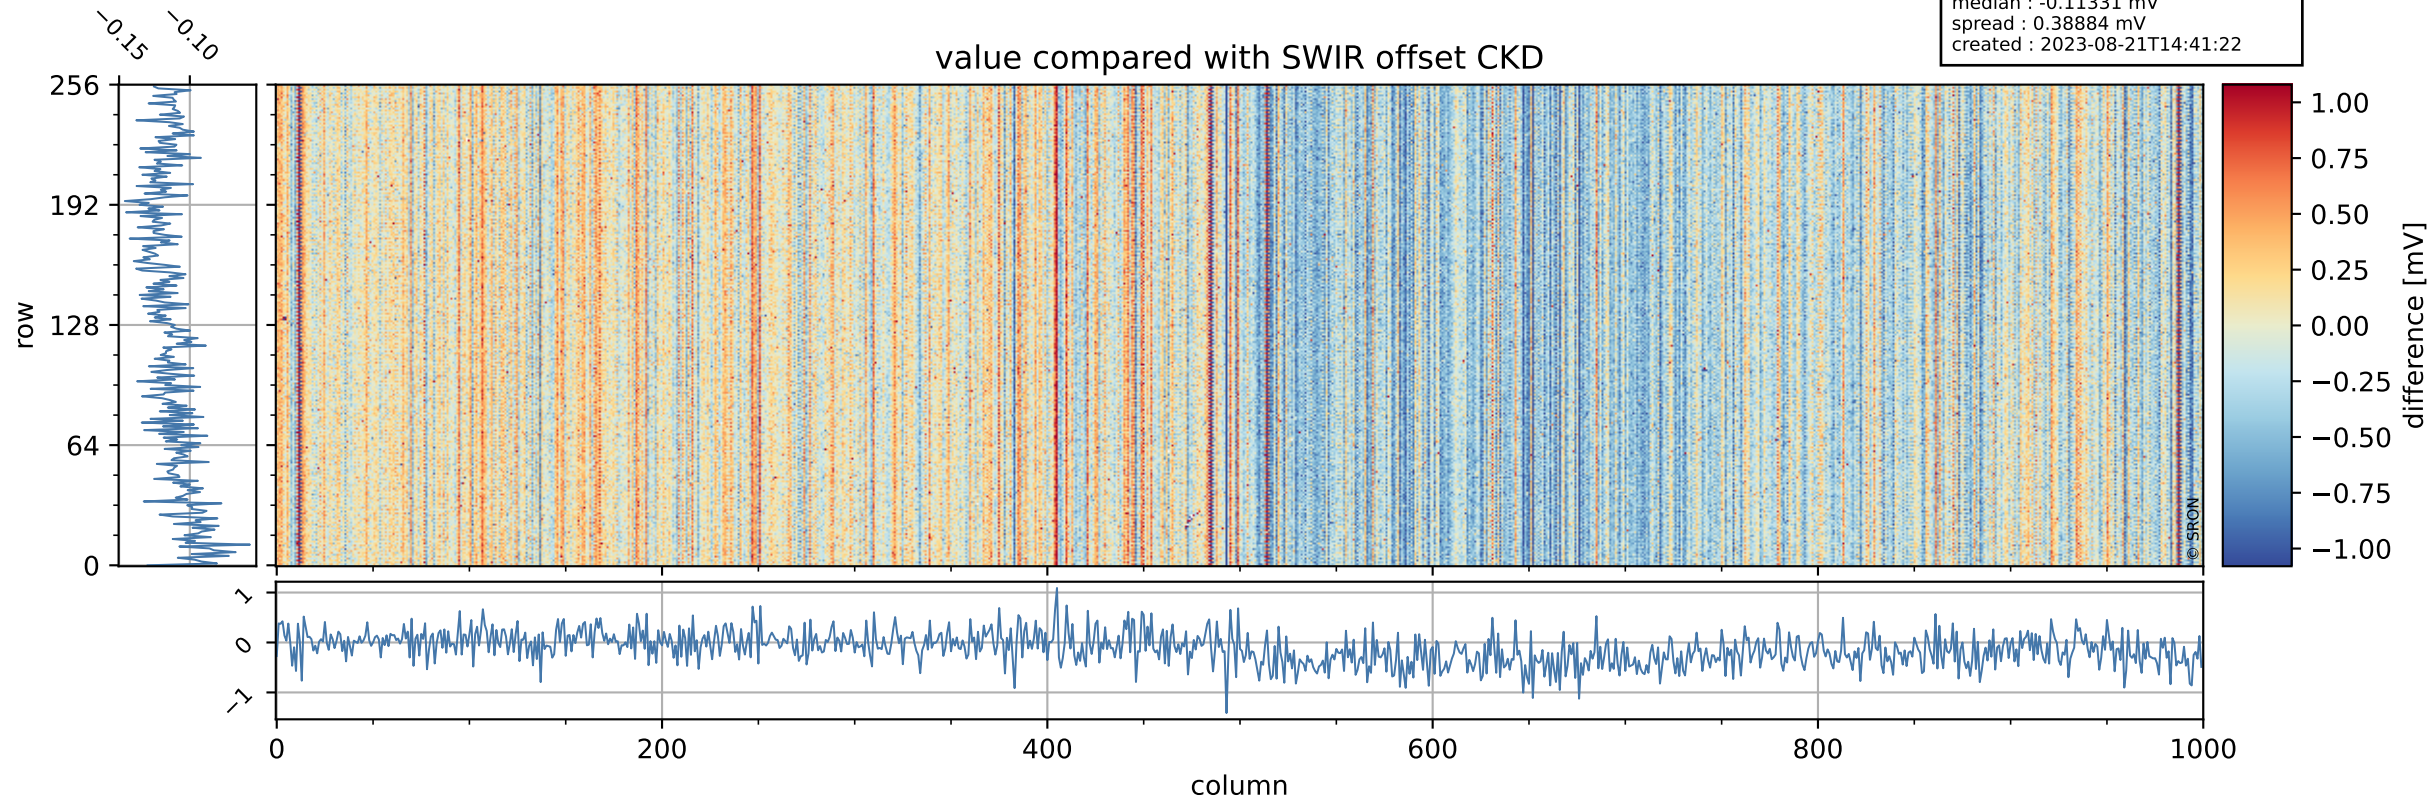

Tropomi SWIR offset (official)

orbits : 18 in [13432, 13477]
coverage : 2020-05-17 / 2020-05-20
median : 0.5259 V
spread : 0.035911 V
created : 2023-08-21T14:41:21

value detector map

Tropomi SWIR offset (official)

orbits : 18 in [13432, 13477]
coverage : 2020-05-17 / 2020-05-20
median : 30.929 μV
spread : 14.896 μV
created : 2023-08-21T14:41:22

Tropomi SWIR offset (official)

orbits : 18 in [13432, 13477]
coverage : 2020-05-17 / 2020-05-20
median : -0.11331 mV
spread : 0.38884 mV
created : 2023-08-21T14:41:22

value compared with SWIR offset CKD

Tropomi SWIR offset (official) ground-tracks of Sentinel-5P

orbits : 18 in [13432, 13477]
coverage : 2020-05-17 / 2020-05-20
created : 2023-08-21T14:41:22

Tropomi SWIR offset (official)

orbits : [2827, 13477]
coverage : 2018-04-30 / 2020-05-20
created : 2023-08-21T14:41:22

trend of detector median & temperatures