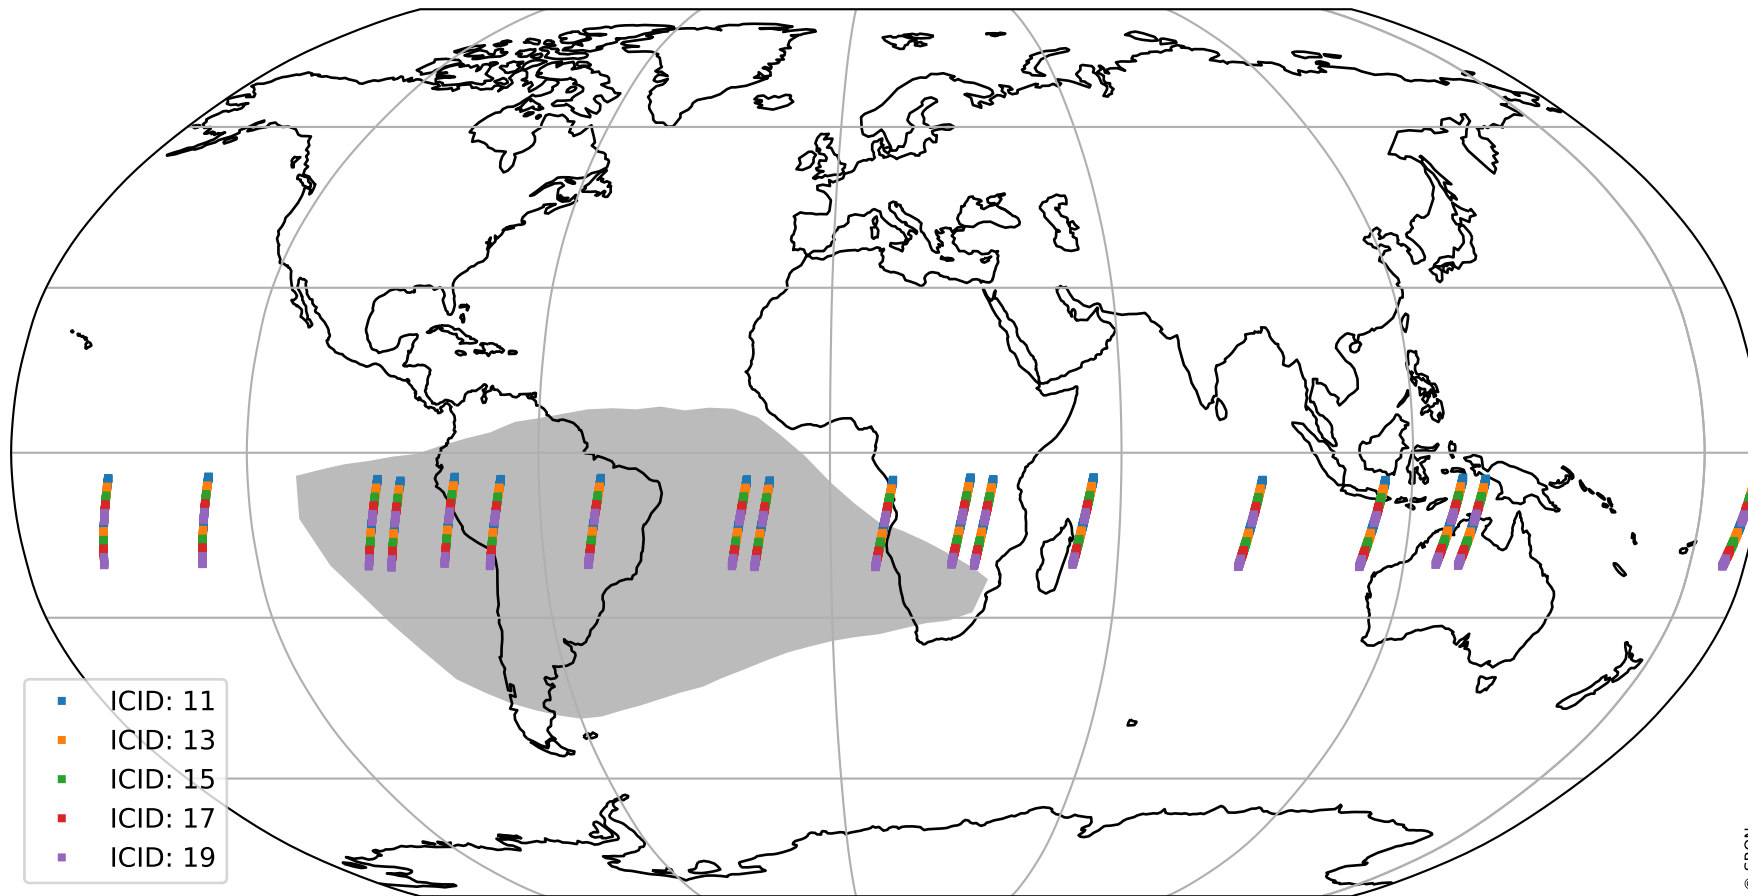

Tropomi SWIR offset (official)

orbits : 18 in [13432, 13477]
coverage : 2020-05-17 / 2020-05-20
median : 0.5259 V
spread : 0.035911 V
created : 2023-08-21T14:41:21

value detector map

Tropomi SWIR offset (official)

orbits : 18 in [13432, 13477]
coverage : 2020-05-17 / 2020-05-20
median : 30.929 μV
spread : 14.896 μV
created : 2023-08-21T14:41:22

Tropomi SWIR offset (official)

orbits : 18 in [13432, 13477]
coverage : 2020-05-17 / 2020-05-20
median : -0.11331 mV
spread : 0.38884 mV
created : 2023-08-21T14:41:22

value compared with SWIR offset CKD

Tropomi SWIR offset (official) ground-tracks of Sentinel-5P

orbits : 18 in [13432, 13477]
coverage : 2020-05-17 / 2020-05-20
created : 2023-08-21T14:41:22

Tropomi SWIR offset (official)

orbits : [2827, 13477]
coverage : 2018-04-30 / 2020-05-20
created : 2023-08-21T14:41:22

trend of detector median & temperatures