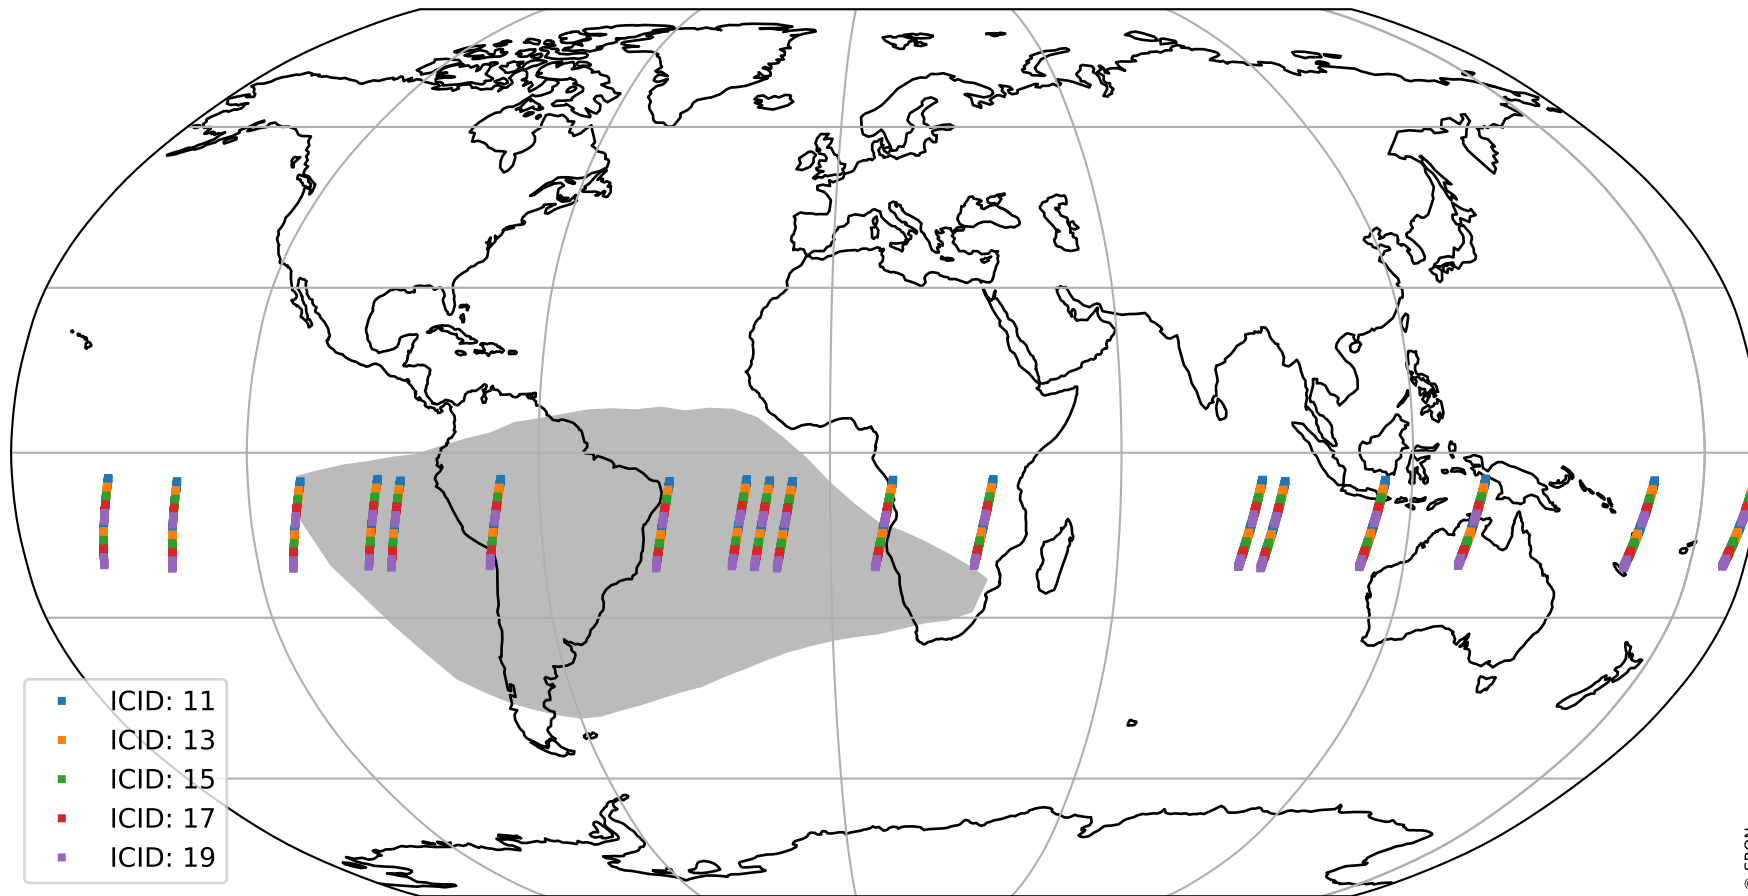

Tropomi SWIR offset (official)

orbits : 18 in [13447, 13492]
coverage : 2020-05-18 / 2020-05-21
median : 0.52591 V
spread : 0.035911 V
created : 2023-08-21T14:41:23

value detector map

Tropomi SWIR offset (official)

orbits : 18 in [13447, 13492]
coverage : 2020-05-18 / 2020-05-21
median : 31.825 μV
spread : 15.413 μV
created : 2023-08-21T14:41:23

Tropomi SWIR offset (official)

value compared with SWIR offset CKD

orbits : 18 in [13447, 13492]
coverage : 2020-05-18 / 2020-05-21
median : -0.10593 mV
spread : 0.39007 mV
created : 2023-08-21T14:41:24

Tropomi SWIR offset (official) ground-tracks of Sentinel-5P

orbits : 18 in [13447, 13492]
coverage : 2020-05-18 / 2020-05-21
created : 2023-08-21T14:41:24

Tropomi SWIR offset (official)

orbits : [2827, 13492]
coverage : 2018-04-30 / 2020-05-21
created : 2023-08-21T14:41:24

trend of detector median & temperatures