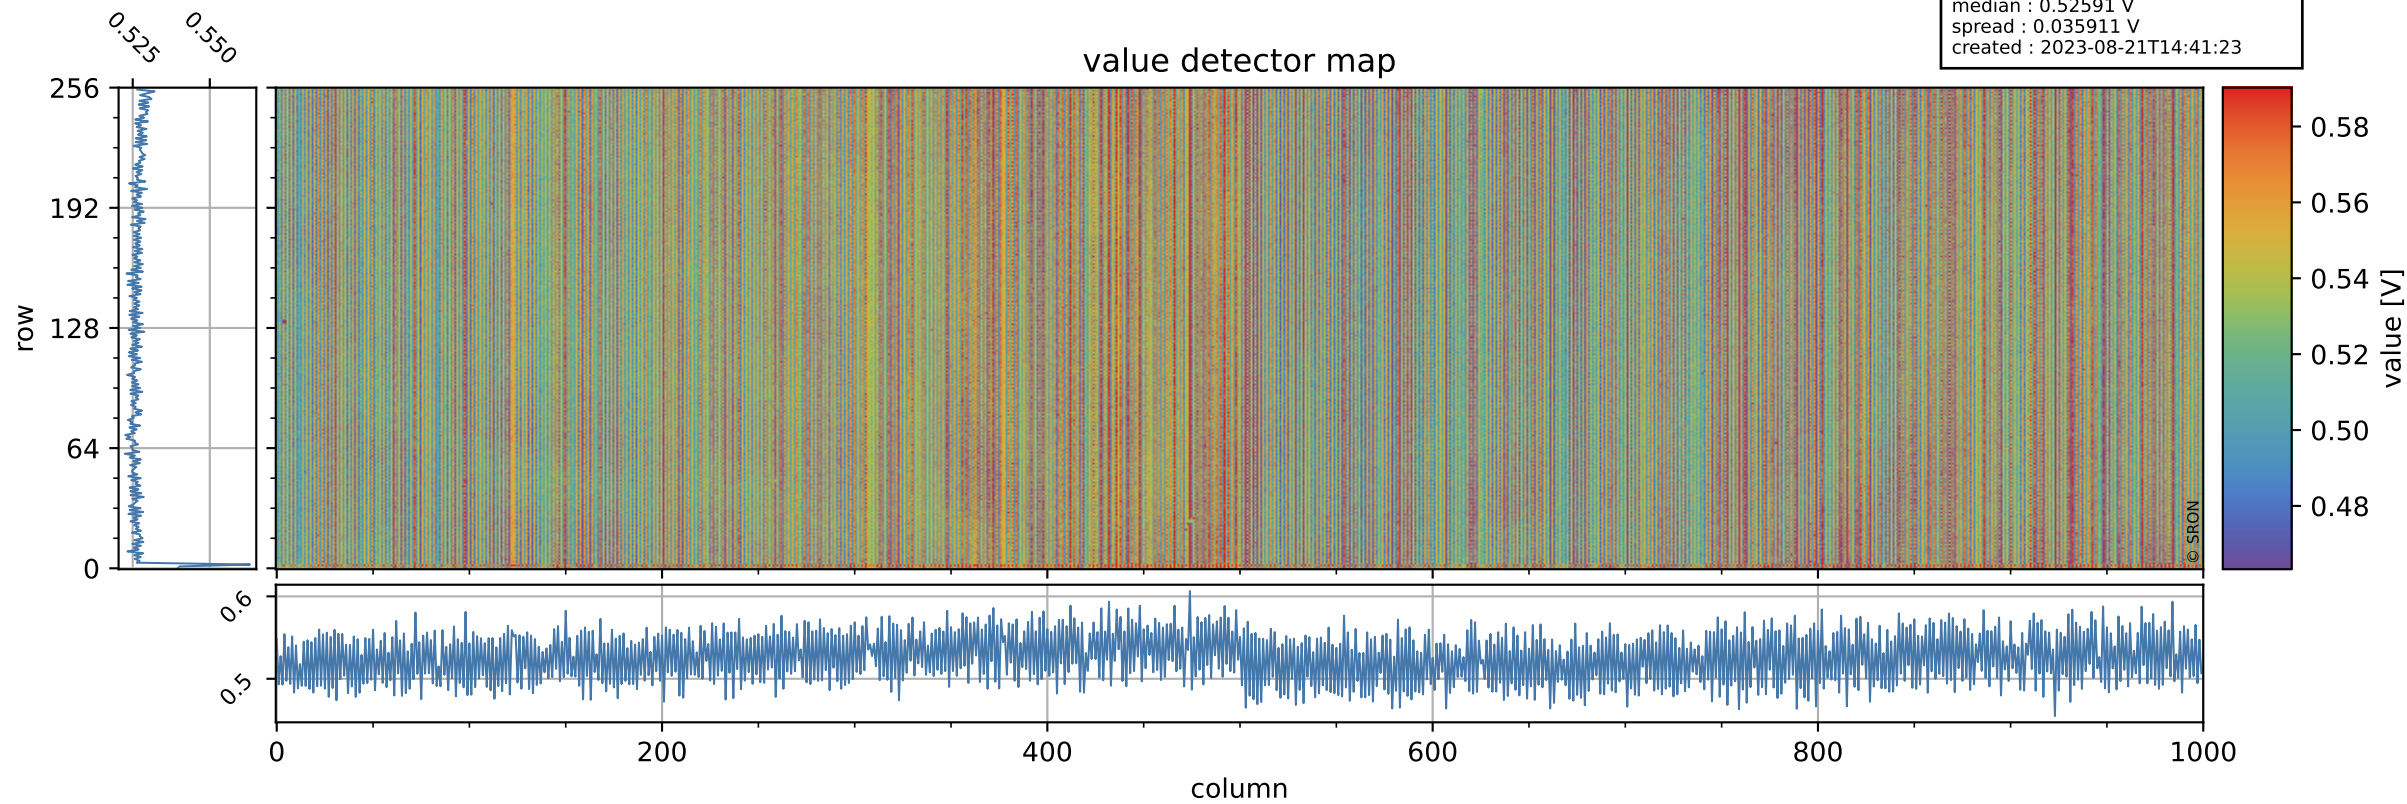

Tropomi SWIR offset (official)

orbits : 18 in [13447, 13492]
coverage : 2020-05-18 / 2020-05-21
median : 0.52591 V
spread : 0.035911 V
created : 2023-08-21T14:41:23

value detector map

Tropomi SWIR offset (official)

orbits : 18 in [13447, 13492]
coverage : 2020-05-18 / 2020-05-21
median : 31.825 μV
spread : 15.413 μV
created : 2023-08-21T14:41:23

Tropomi SWIR offset (official)

value compared with SWIR offset CKD

orbits : 18 in [13447, 13492]
coverage : 2020-05-18 / 2020-05-21
median : -0.10593 mV
spread : 0.39007 mV
created : 2023-08-21T14:41:24

Tropomi SWIR offset (official) ground-tracks of Sentinel-5P

orbits : 18 in [13447, 13492]
coverage : 2020-05-18 / 2020-05-21
created : 2023-08-21T14:41:24

Tropomi SWIR offset (official)

orbits : [2827, 13492]
coverage : 2018-04-30 / 2020-05-21
created : 2023-08-21T14:41:24

trend of detector median & temperatures