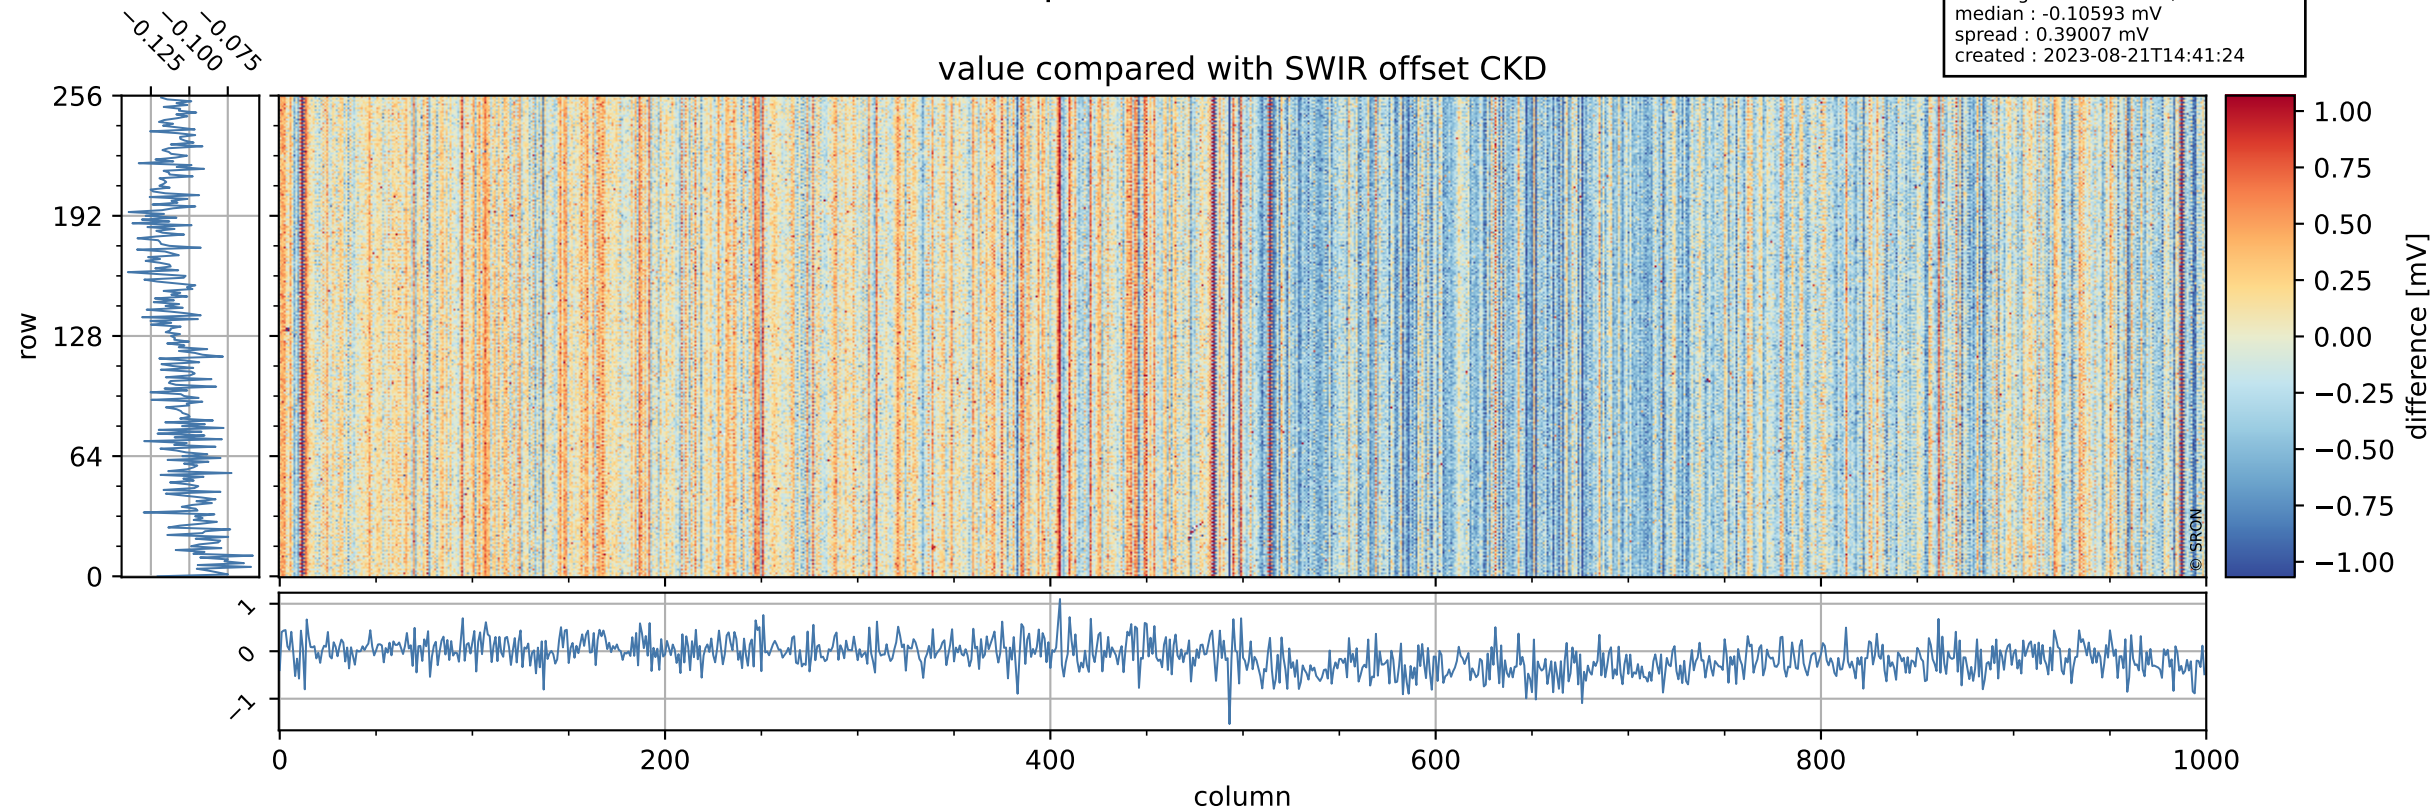

Tropomi SWIR offset (official)

orbits : 18 in [13447, 13492]
coverage : 2020-05-18 / 2020-05-21
median : 0.52591 V
spread : 0.035911 V
created : 2023-08-21T14:41:23

value detector map

Tropomi SWIR offset (official)

orbits : 18 in [13447, 13492]
coverage : 2020-05-18 / 2020-05-21
median : 31.825 μV
spread : 15.413 μV
created : 2023-08-21T14:41:23

Tropomi SWIR offset (official)

value compared with SWIR offset CKD

orbits : 18 in [13447, 13492]
coverage : 2020-05-18 / 2020-05-21
median : -0.10593 mV
spread : 0.39007 mV
created : 2023-08-21T14:41:24

Tropomi SWIR offset (official) ground-tracks of Sentinel-5P

orbits : 18 in [13447, 13492]
coverage : 2020-05-18 / 2020-05-21
created : 2023-08-21T14:41:24

Tropomi SWIR offset (official)

orbits : [2827, 13492]
coverage : 2018-04-30 / 2020-05-21
created : 2023-08-21T14:41:24

trend of detector median & temperatures