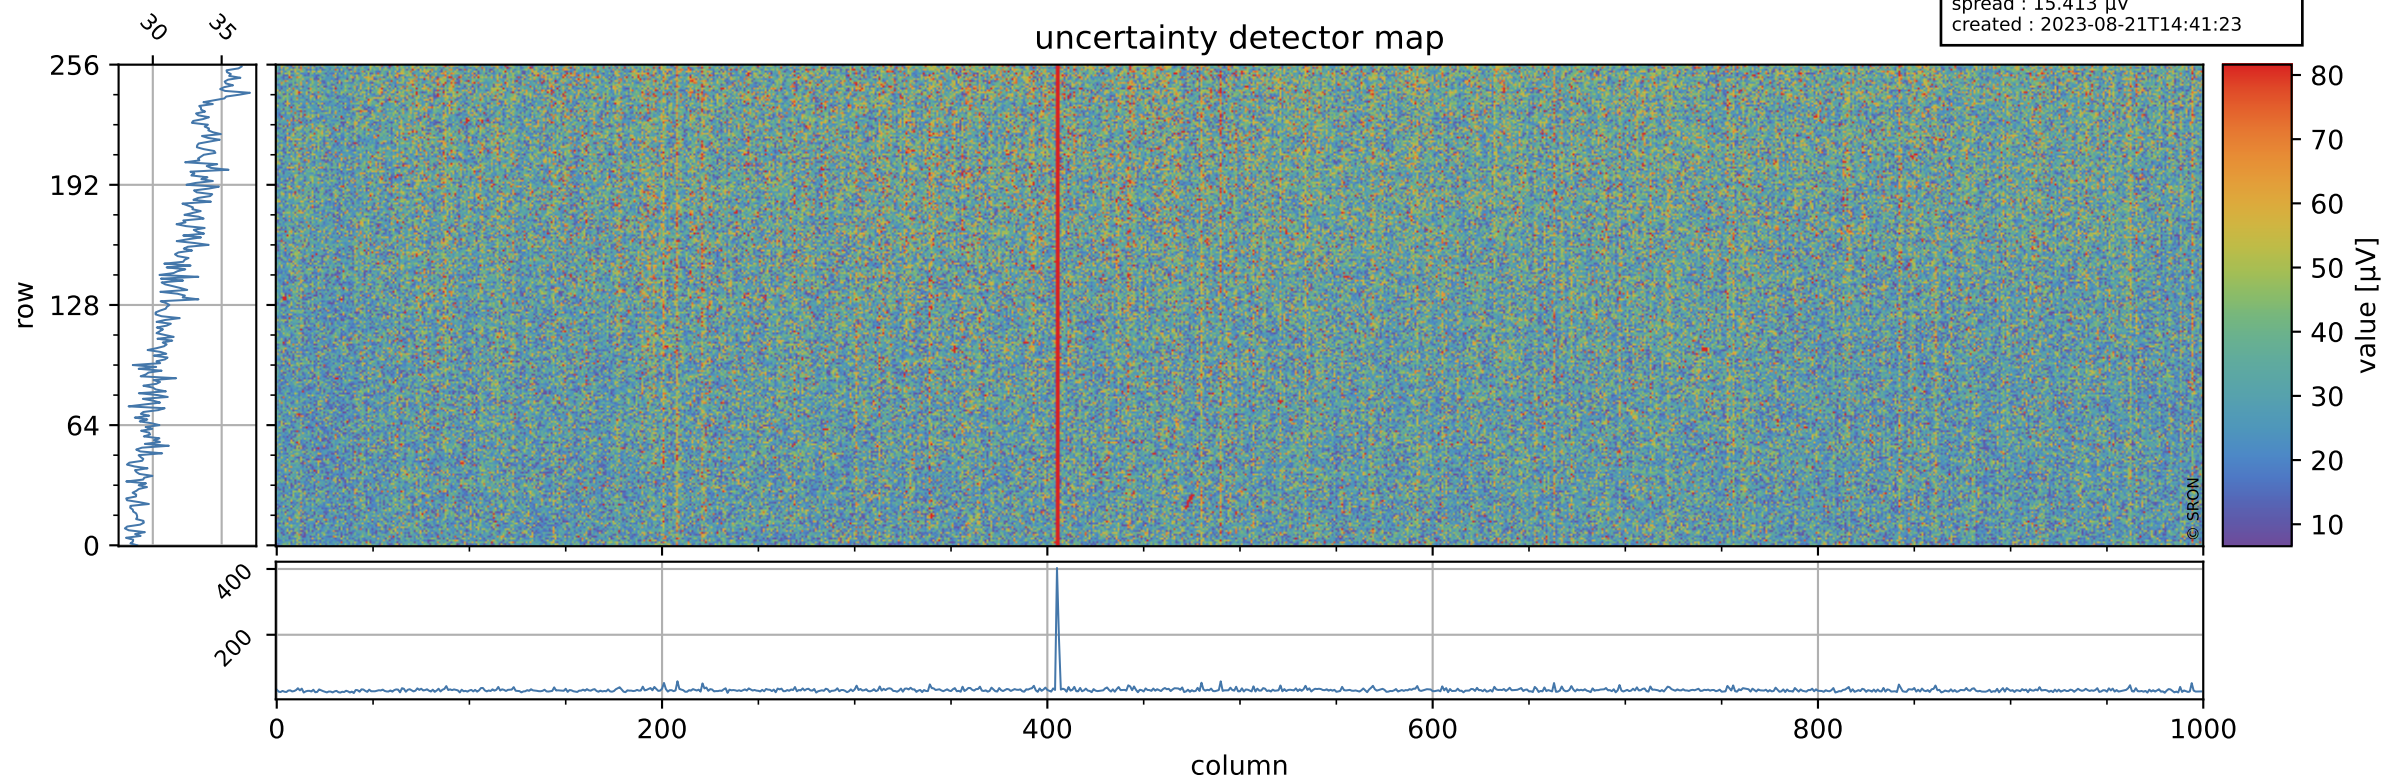

Tropomi SWIR offset (official)

orbits : 18 in [13447, 13492]
coverage : 2020-05-18 / 2020-05-21
median : 0.52591 V
spread : 0.035911 V
created : 2023-08-21T14:41:23

value detector map

Tropomi SWIR offset (official)

orbits : 18 in [13447, 13492]
coverage : 2020-05-18 / 2020-05-21
median : 31.825 μV
spread : 15.413 μV
created : 2023-08-21T14:41:23

Tropomi SWIR offset (official)

value compared with SWIR offset CKD

orbits : 18 in [13447, 13492]
coverage : 2020-05-18 / 2020-05-21
median : -0.10593 mV
spread : 0.39007 mV
created : 2023-08-21T14:41:24

Tropomi SWIR offset (official) ground-tracks of Sentinel-5P

orbits : 18 in [13447, 13492]
coverage : 2020-05-18 / 2020-05-21
created : 2023-08-21T14:41:24

Tropomi SWIR offset (official)

orbits : [2827, 13492]
coverage : 2018-04-30 / 2020-05-21
created : 2023-08-21T14:41:24

trend of detector median & temperatures