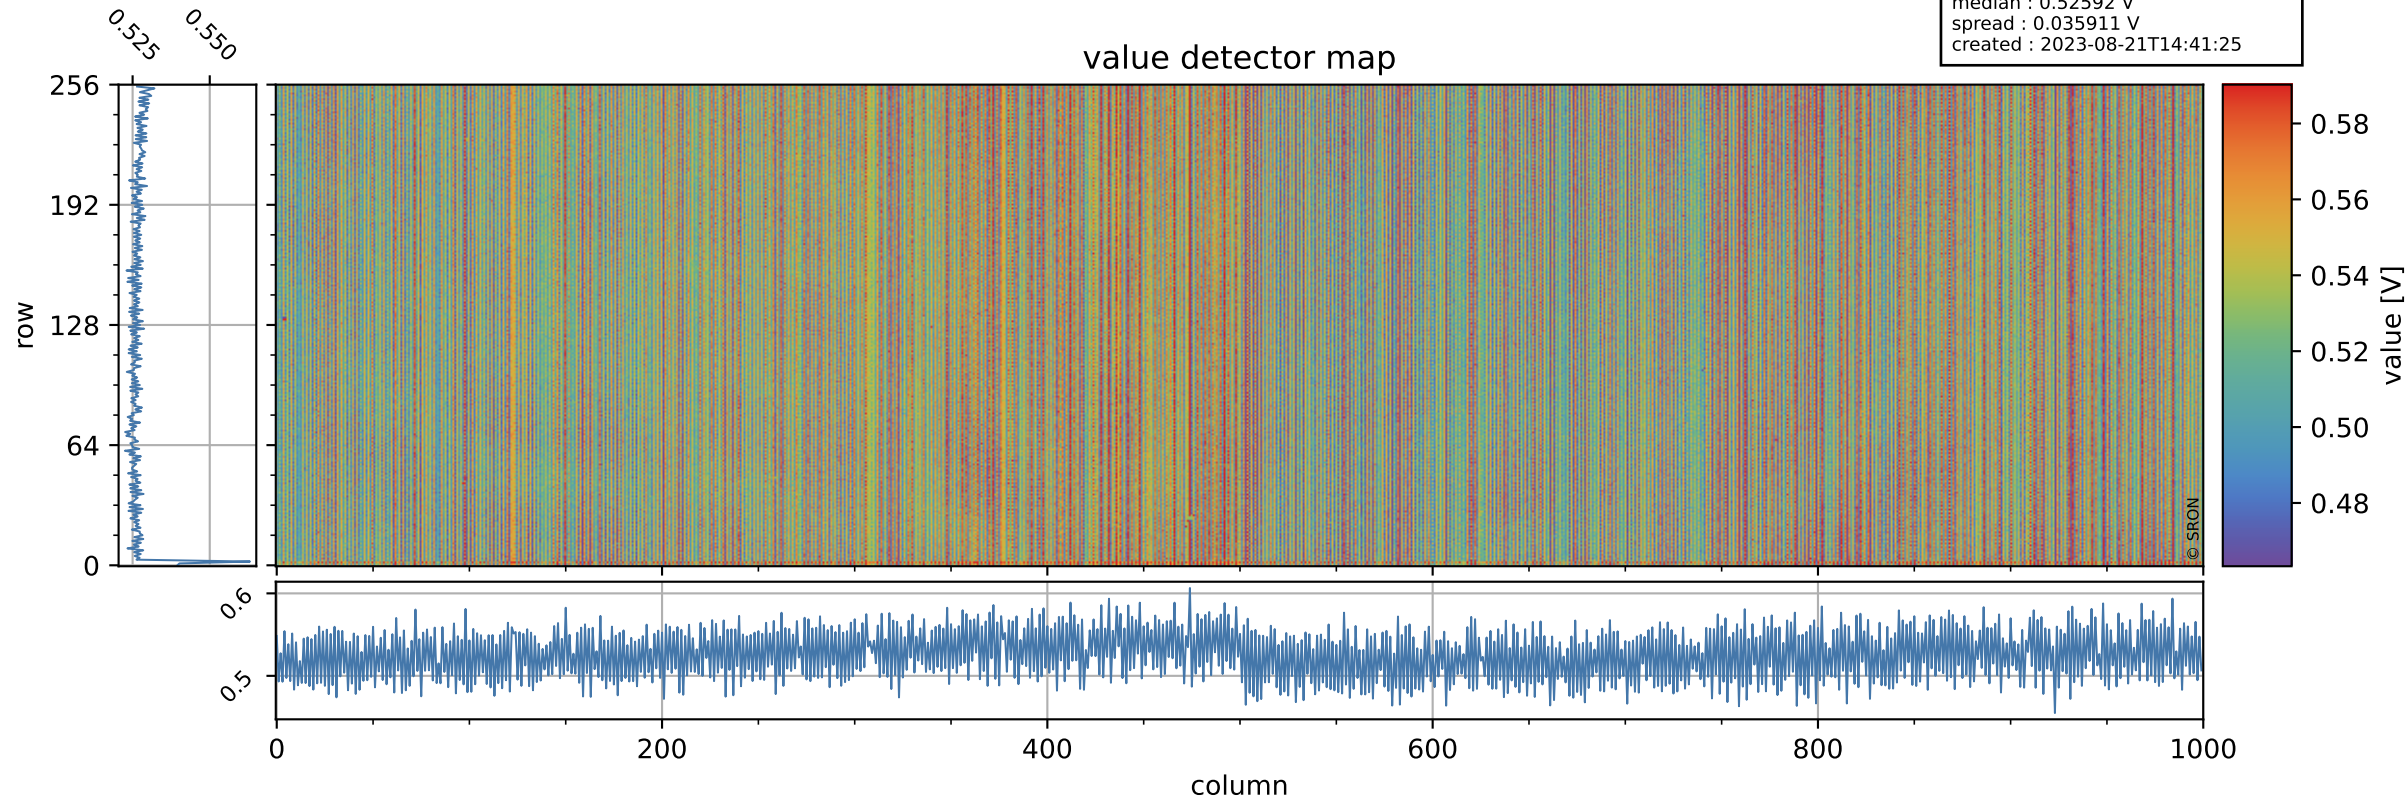

Tropomi SWIR offset (official)

orbits : 19 in [13462, 13507]
coverage : 2020-05-19 / 2020-05-22
median : 0.52592 V
spread : 0.035911 V
created : 2023-08-21T14:41:25

value detector map

Tropomi SWIR offset (official)

orbits : 19 in [13462, 13507]
coverage : 2020-05-19 / 2020-05-22
median : 31.578 μV
spread : 15.371 μV
created : 2023-08-21T14:41:25

Tropomi SWIR offset (official)

value compared with SWIR offset CKD

orbits : 19 in [13462, 13507]
coverage : 2020-05-19 / 2020-05-22
median : -0.10009 mV
spread : 0.38743 mV
created : 2023-08-21T14:41:26

Tropomi SWIR offset (official) ground-tracks of Sentinel-5P

orbits : 19 in [13462, 13507]
coverage : 2020-05-19 / 2020-05-22
created : 2023-08-21T14:41:26

Tropomi SWIR offset (official)

orbits : [2827, 13507]
coverage : 2018-04-30 / 2020-05-22
created : 2023-08-21T14:41:26

trend of detector median & temperatures