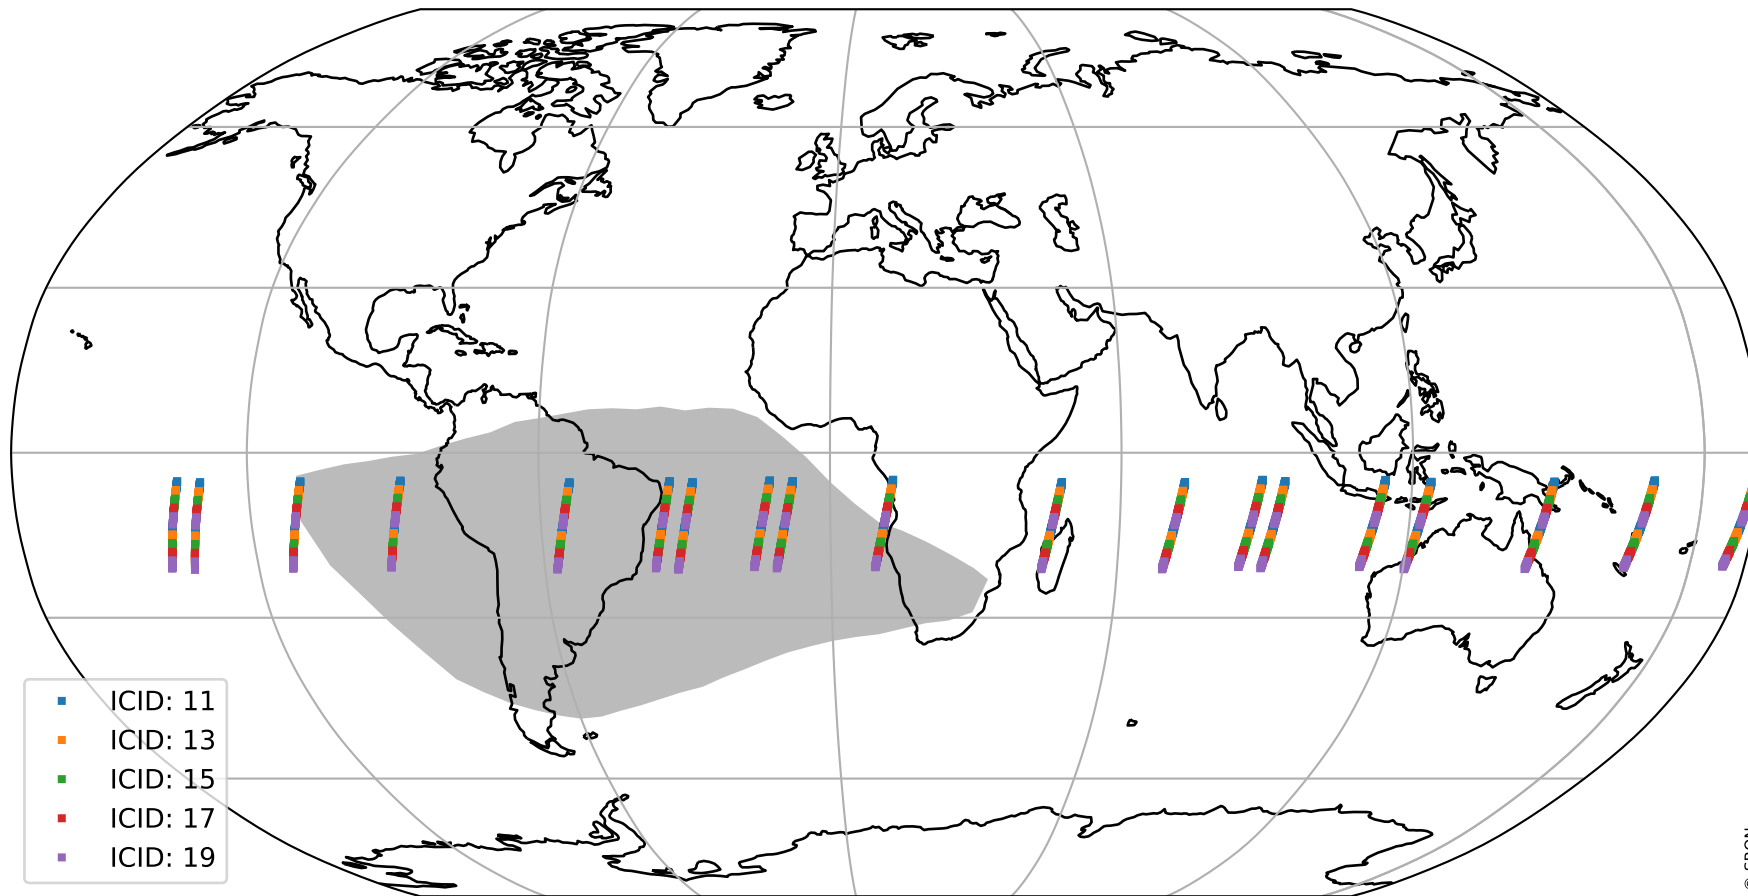

Tropomi SWIR offset (official)

orbits : 19 in [13462, 13507]
coverage : 2020-05-19 / 2020-05-22
median : 0.52592 V
spread : 0.035911 V
created : 2023-08-21T14:41:25

value detector map

Tropomi SWIR offset (official)

orbits : 19 in [13462, 13507]
coverage : 2020-05-19 / 2020-05-22
median : 31.578 μV
spread : 15.371 μV
created : 2023-08-21T14:41:25

Tropomi SWIR offset (official)

value compared with SWIR offset CKD

orbits : 19 in [13462, 13507]
coverage : 2020-05-19 / 2020-05-22
median : -0.10009 mV
spread : 0.38743 mV
created : 2023-08-21T14:41:26

Tropomi SWIR offset (official) ground-tracks of Sentinel-5P

orbits : 19 in [13462, 13507]
coverage : 2020-05-19 / 2020-05-22
created : 2023-08-21T14:41:26

Tropomi SWIR offset (official)

orbits : [2827, 13507]
coverage : 2018-04-30 / 2020-05-22
created : 2023-08-21T14:41:26