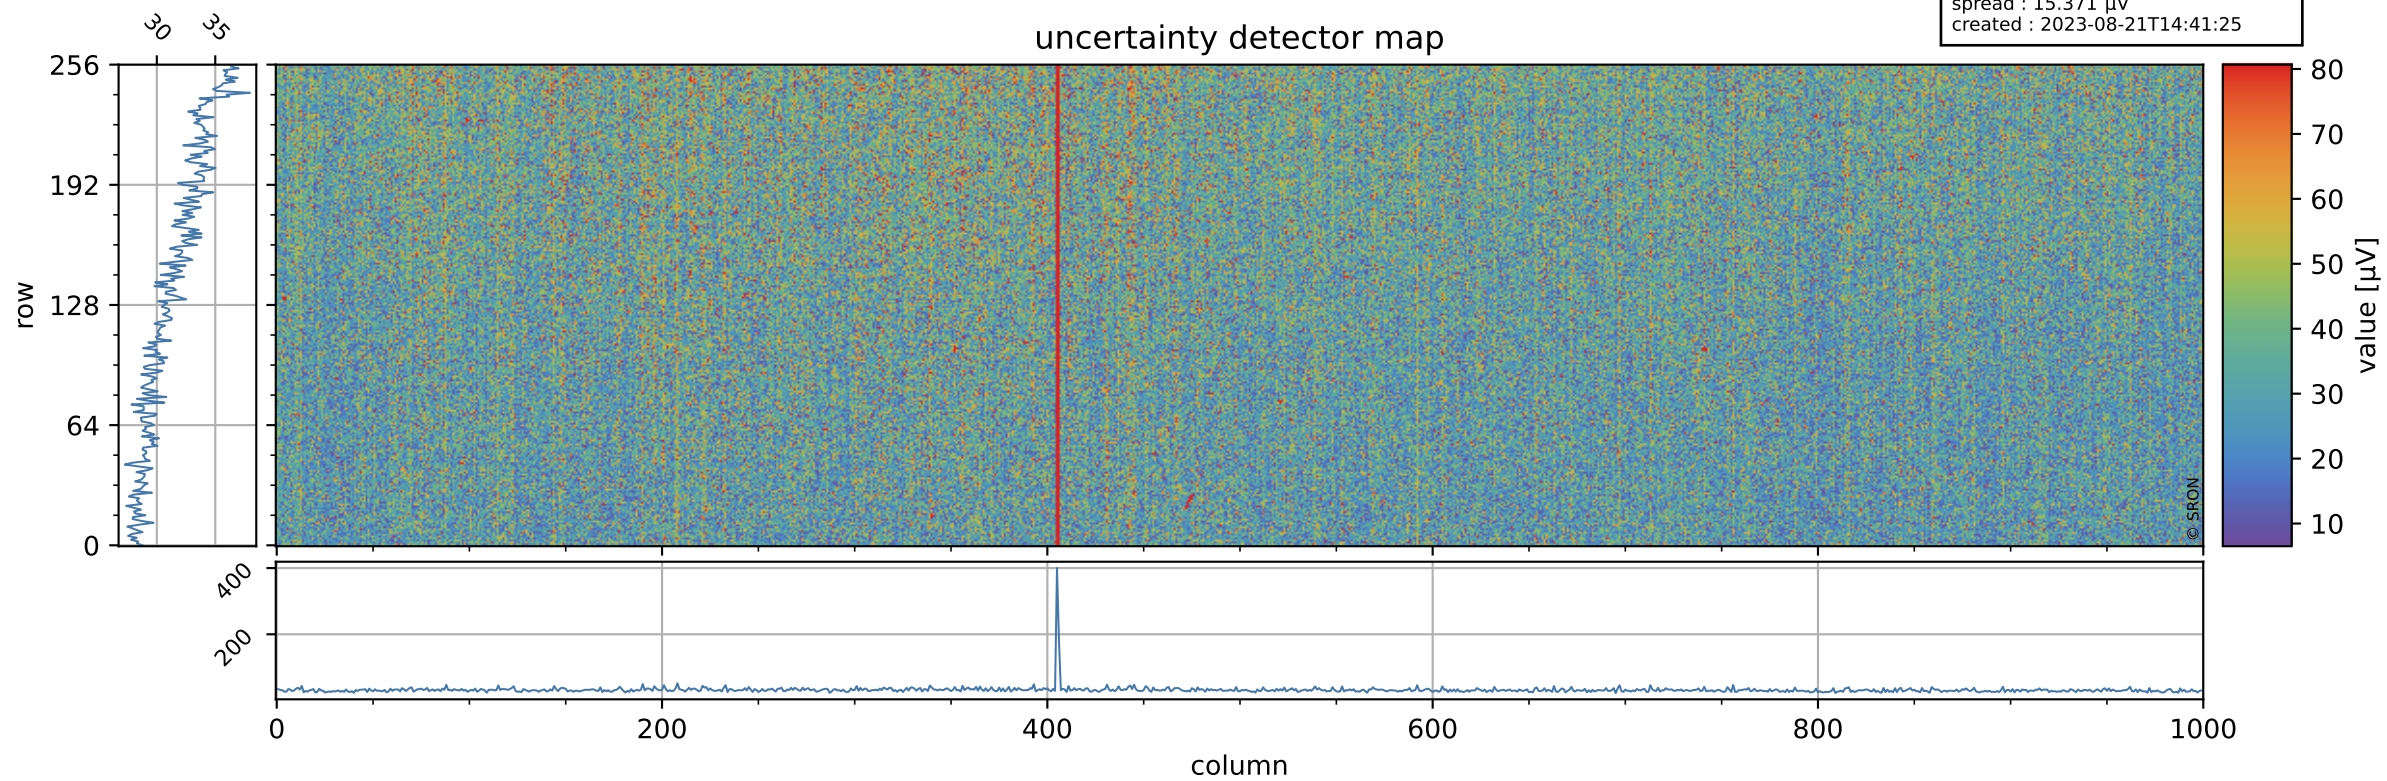

Tropomi SWIR offset (official)

orbits : 19 in [13462, 13507]
coverage : 2020-05-19 / 2020-05-22
median : 0.52592 V
spread : 0.035911 V
created : 2023-08-21T14:41:25

value detector map

Tropomi SWIR offset (official)

orbits : 19 in [13462, 13507]
coverage : 2020-05-19 / 2020-05-22
median : 31.578 μV
spread : 15.371 μV
created : 2023-08-21T14:41:25

Tropomi SWIR offset (official)

value compared with SWIR offset CKD

orbits : 19 in [13462, 13507]
coverage : 2020-05-19 / 2020-05-22
median : -0.10009 mV
spread : 0.38743 mV
created : 2023-08-21T14:41:26

Tropomi SWIR offset (official) ground-tracks of Sentinel-5P

orbits : 19 in [13462, 13507]
coverage : 2020-05-19 / 2020-05-22
created : 2023-08-21T14:41:26

Tropomi SWIR offset (official)

orbits : [2827, 13507]
coverage : 2018-04-30 / 2020-05-22
created : 2023-08-21T14:41:26

trend of detector median & temperatures