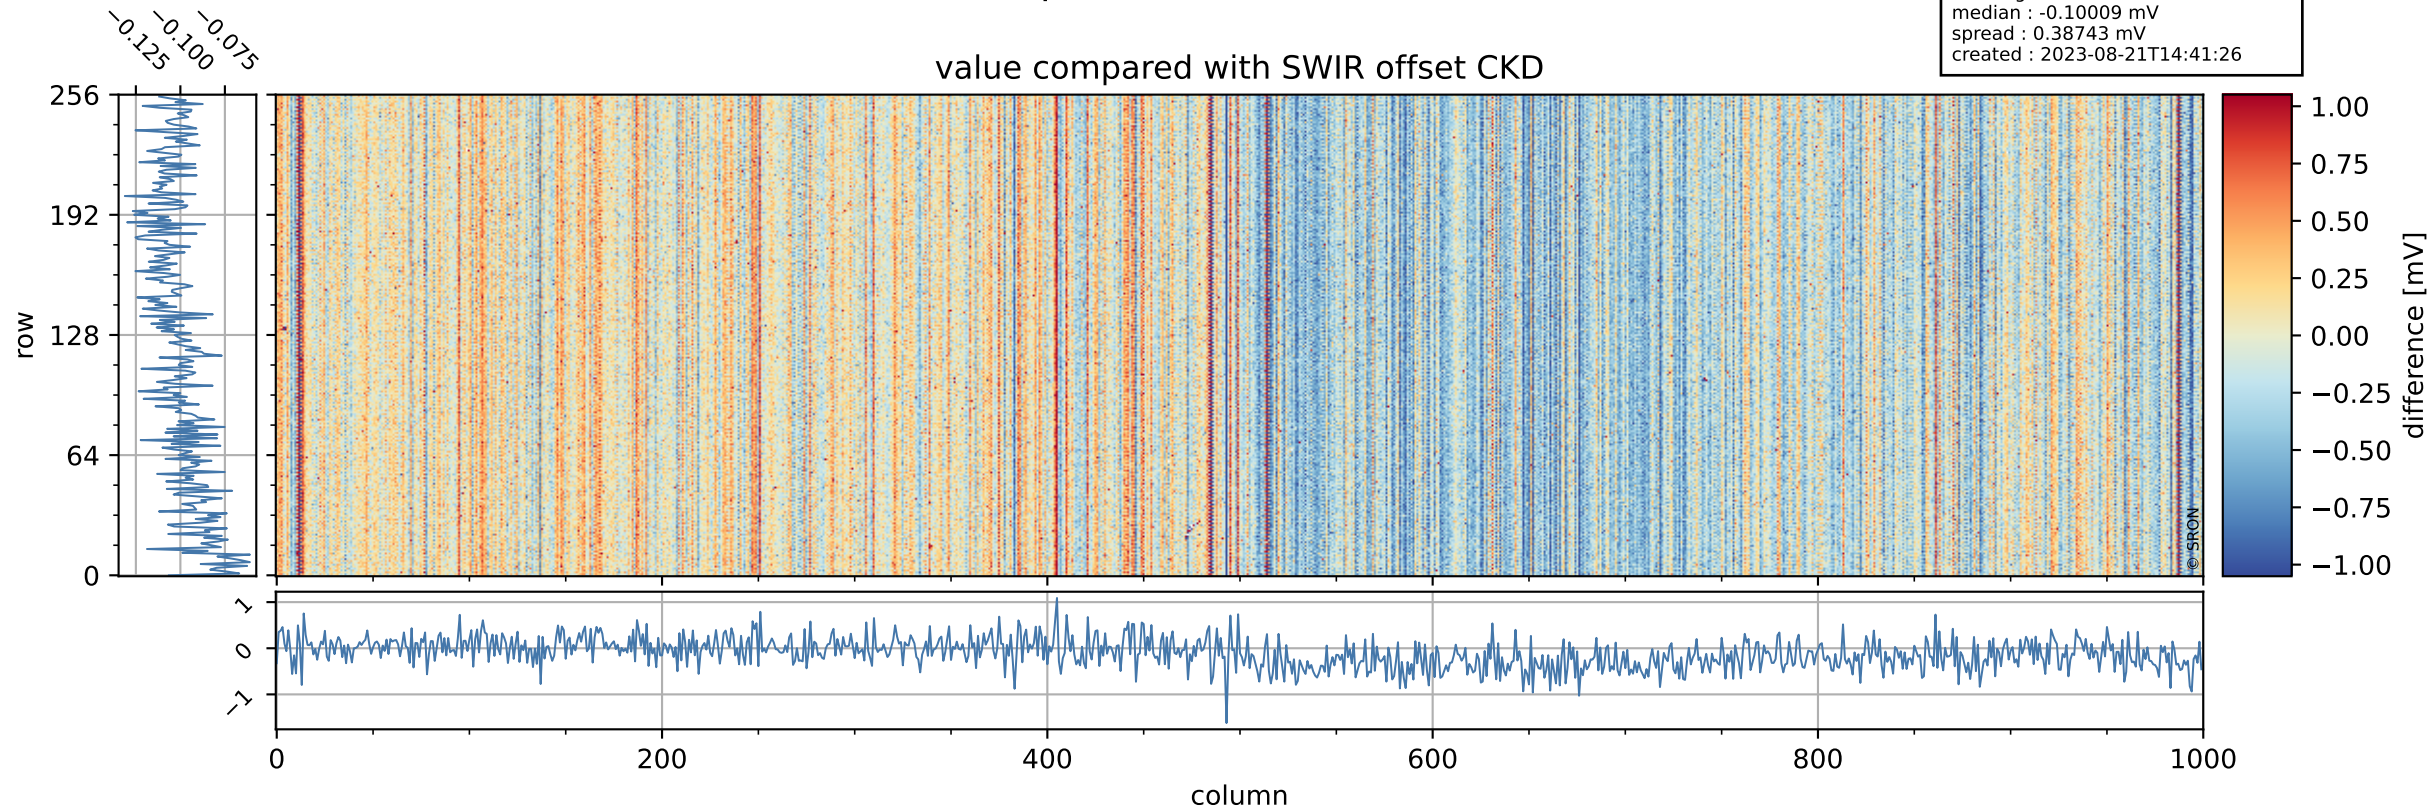

Tropomi SWIR offset (official)

orbits : 19 in [13462, 13507]
coverage : 2020-05-19 / 2020-05-22
median : 0.52592 V
spread : 0.035911 V
created : 2023-08-21T14:41:25

value detector map

Tropomi SWIR offset (official)

orbits : 19 in [13462, 13507]
coverage : 2020-05-19 / 2020-05-22
median : 31.578 μV
spread : 15.371 μV
created : 2023-08-21T14:41:25

Tropomi SWIR offset (official)

value compared with SWIR offset CKD

orbits : 19 in [13462, 13507]
coverage : 2020-05-19 / 2020-05-22
median : -0.10009 mV
spread : 0.38743 mV
created : 2023-08-21T14:41:26

Tropomi SWIR offset (official) ground-tracks of Sentinel-5P

orbits : 19 in [13462, 13507]
coverage : 2020-05-19 / 2020-05-22
created : 2023-08-21T14:41:26

Tropomi SWIR offset (official)

orbits : [2827, 13507]
coverage : 2018-04-30 / 2020-05-22
created : 2023-08-21T14:41:26

trend of detector median & temperatures