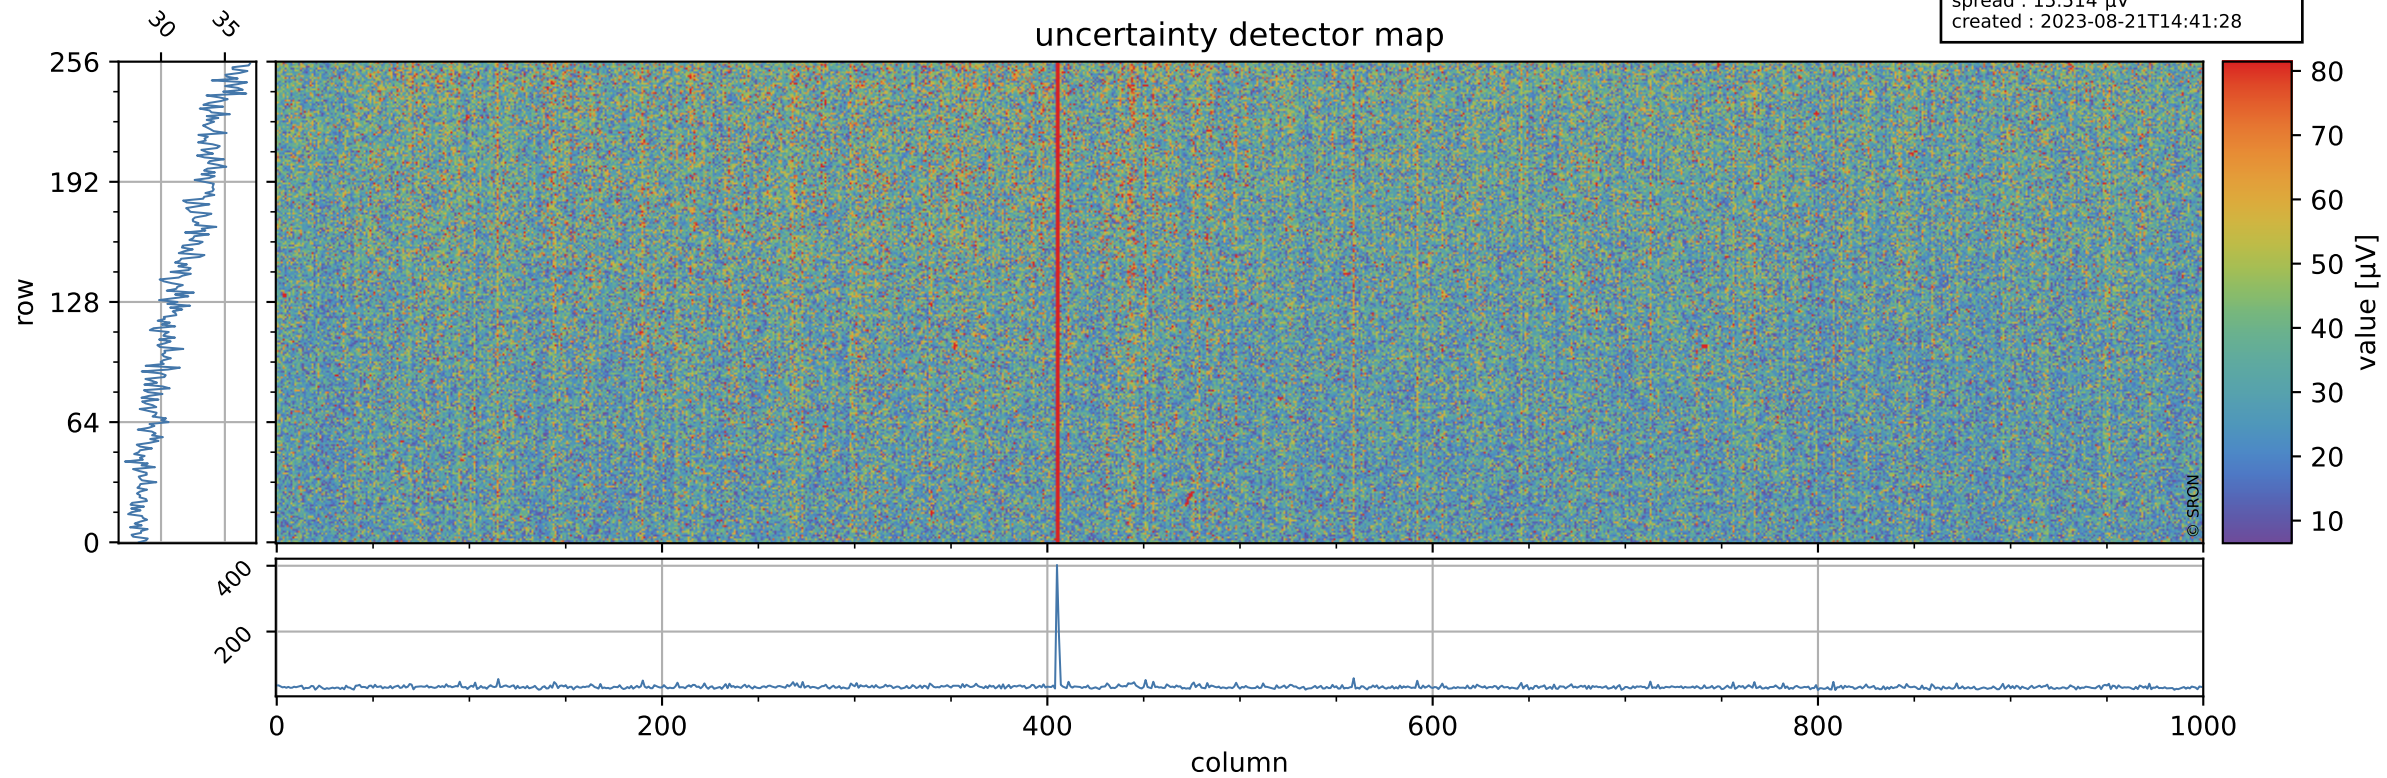

Tropomi SWIR offset (official)

orbits : 19 in [13477, 13522]
coverage : 2020-05-20 / 2020-05-23
median : 0.52592 V
spread : 0.03591 V
created : 2023-08-21T14:41:27

value detector map

Tropomi SWIR offset (official)

orbits : 19 in [13477, 13522]
coverage : 2020-05-20 / 2020-05-23
median : 31.668 μV
spread : 15.514 μV
created : 2023-08-21T14:41:28

Tropomi SWIR offset (official)

orbits : 19 in [13477, 13522]
coverage : 2020-05-20 / 2020-05-23
median : -0.096166 mV
spread : 0.38732 mV
created : 2023-08-21T14:41:28

value compared with SWIR offset CKD

Tropomi SWIR offset (official) ground-tracks of Sentinel-5P

orbits : 19 in [13477, 13522]
coverage : 2020-05-20 / 2020-05-23
created : 2023-08-21T14:41:28

Tropomi SWIR offset (official)

orbits : [2827, 13522]
coverage : 2018-04-30 / 2020-05-23
created : 2023-08-21T14:41:28

trend of detector median & temperatures