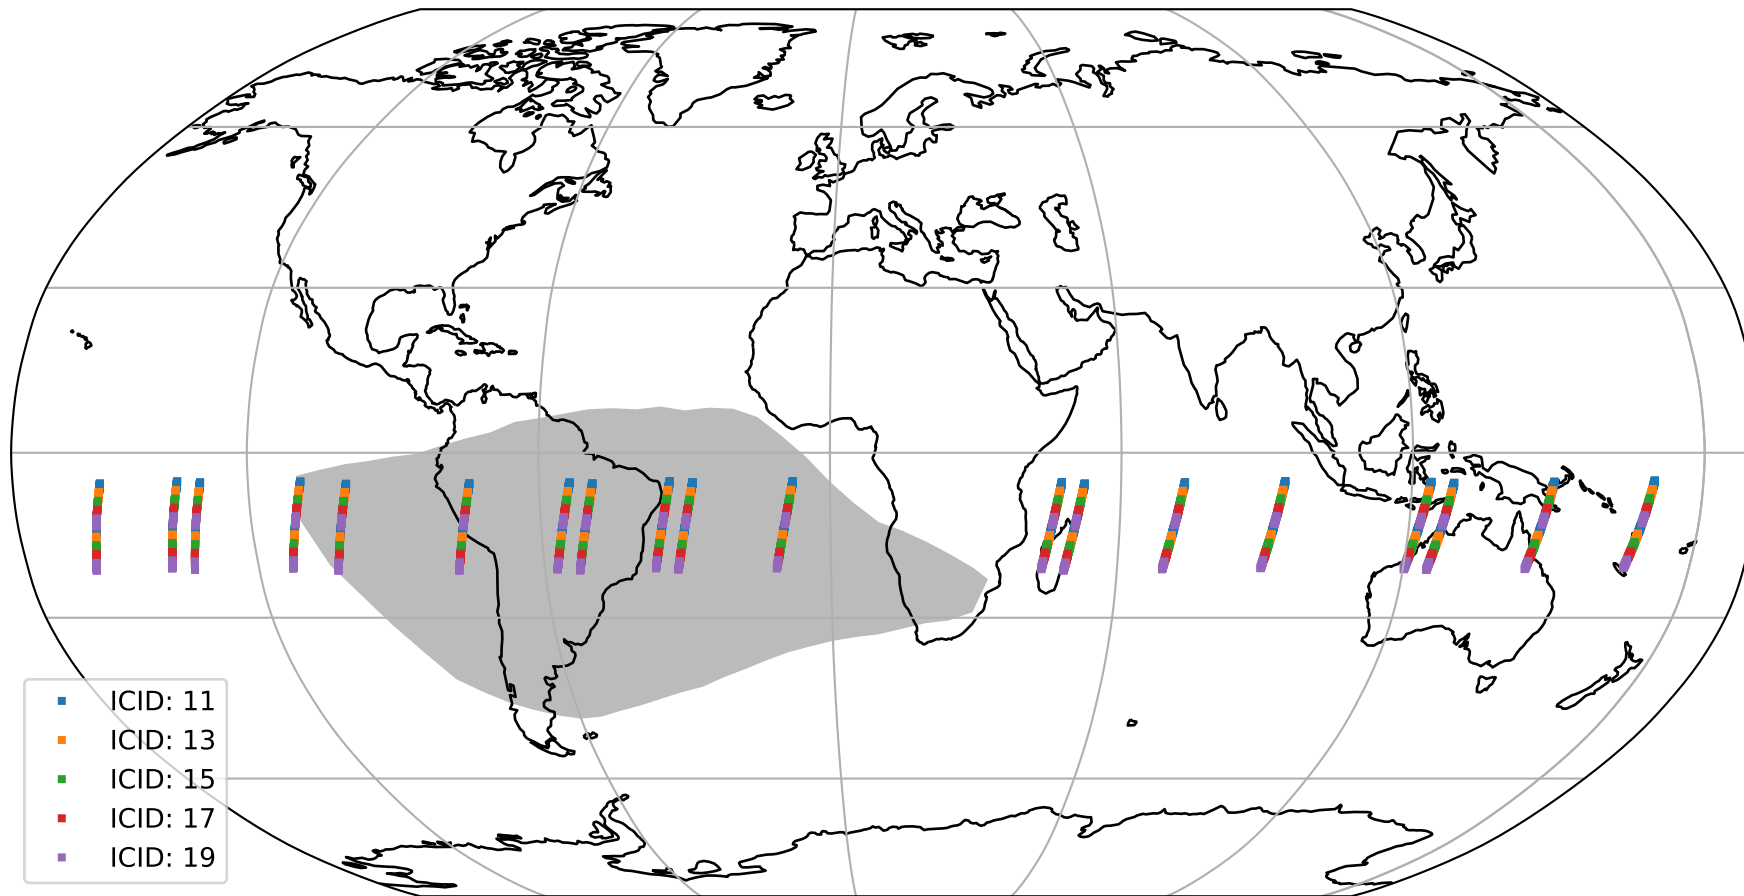

Tropomi SWIR offset (official)

orbits : 19 in [13477, 13522]
coverage : 2020-05-20 / 2020-05-23
median : 0.52592 V
spread : 0.03591 V
created : 2023-08-21T14:41:27

value detector map

Tropomi SWIR offset (official)

orbits : 19 in [13477, 13522]
coverage : 2020-05-20 / 2020-05-23
median : 31.668 μV
spread : 15.514 μV
created : 2023-08-21T14:41:28

Tropomi SWIR offset (official)

orbits : 19 in [13477, 13522]
coverage : 2020-05-20 / 2020-05-23
median : -0.096166 mV
spread : 0.38732 mV
created : 2023-08-21T14:41:28

value compared with SWIR offset CKD

Tropomi SWIR offset (official) ground-tracks of Sentinel-5P

orbits : 19 in [13477, 13522]
coverage : 2020-05-20 / 2020-05-23
created : 2023-08-21T14:41:28

Tropomi SWIR offset (official)

orbits : [2827, 13522]
coverage : 2018-04-30 / 2020-05-23
created : 2023-08-21T14:41:28

trend of detector median & temperatures