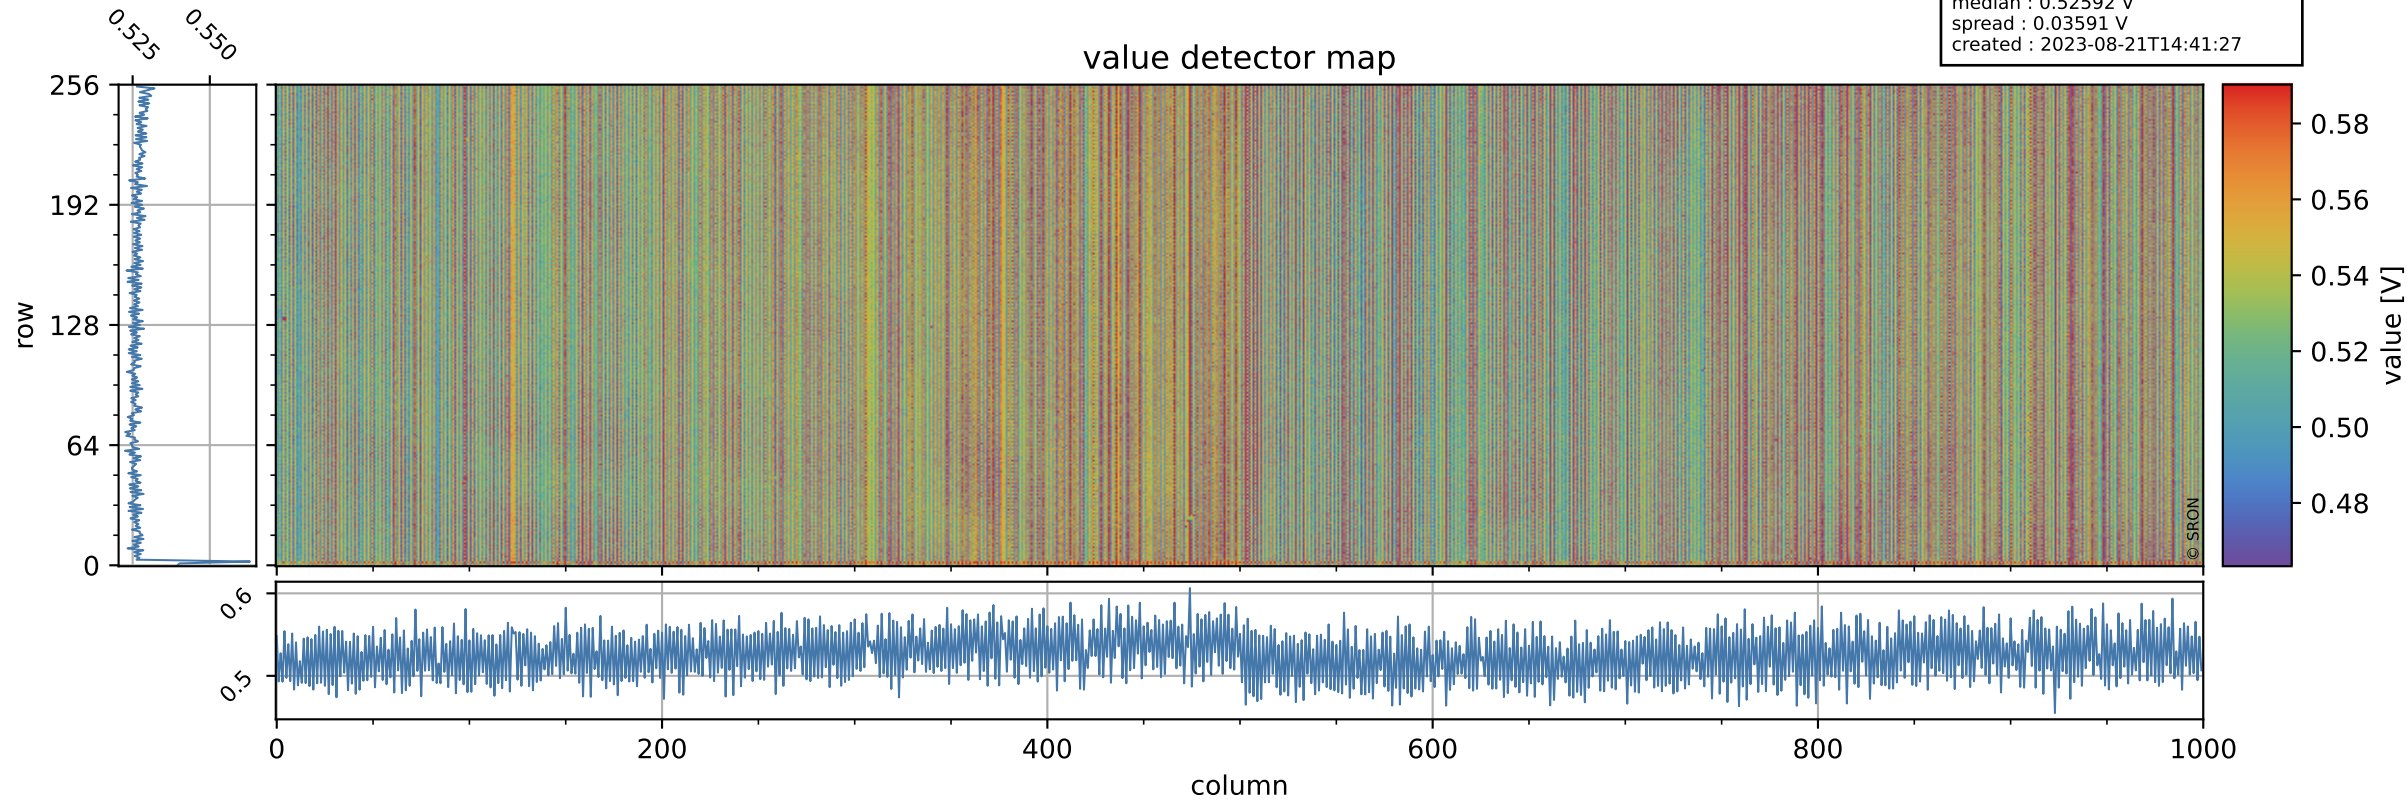

Tropomi SWIR offset (official)

orbits : 19 in [13477, 13522]
coverage : 2020-05-20 / 2020-05-23
median : 0.52592 V
spread : 0.03591 V
created : 2023-08-21T14:41:27

value detector map

Tropomi SWIR offset (official)

orbits : 19 in [13477, 13522]
coverage : 2020-05-20 / 2020-05-23
median : 31.668 μV
spread : 15.514 μV
created : 2023-08-21T14:41:28

Tropomi SWIR offset (official)

orbits : 19 in [13477, 13522]
coverage : 2020-05-20 / 2020-05-23
median : -0.096166 mV
spread : 0.38732 mV
created : 2023-08-21T14:41:28

value compared with SWIR offset CKD

Tropomi SWIR offset (official) ground-tracks of Sentinel-5P

orbits : 19 in [13477, 13522]
coverage : 2020-05-20 / 2020-05-23
created : 2023-08-21T14:41:28

Tropomi SWIR offset (official)

orbits : [2827, 13522]
coverage : 2018-04-30 / 2020-05-23
created : 2023-08-21T14:41:28

trend of detector median & temperatures