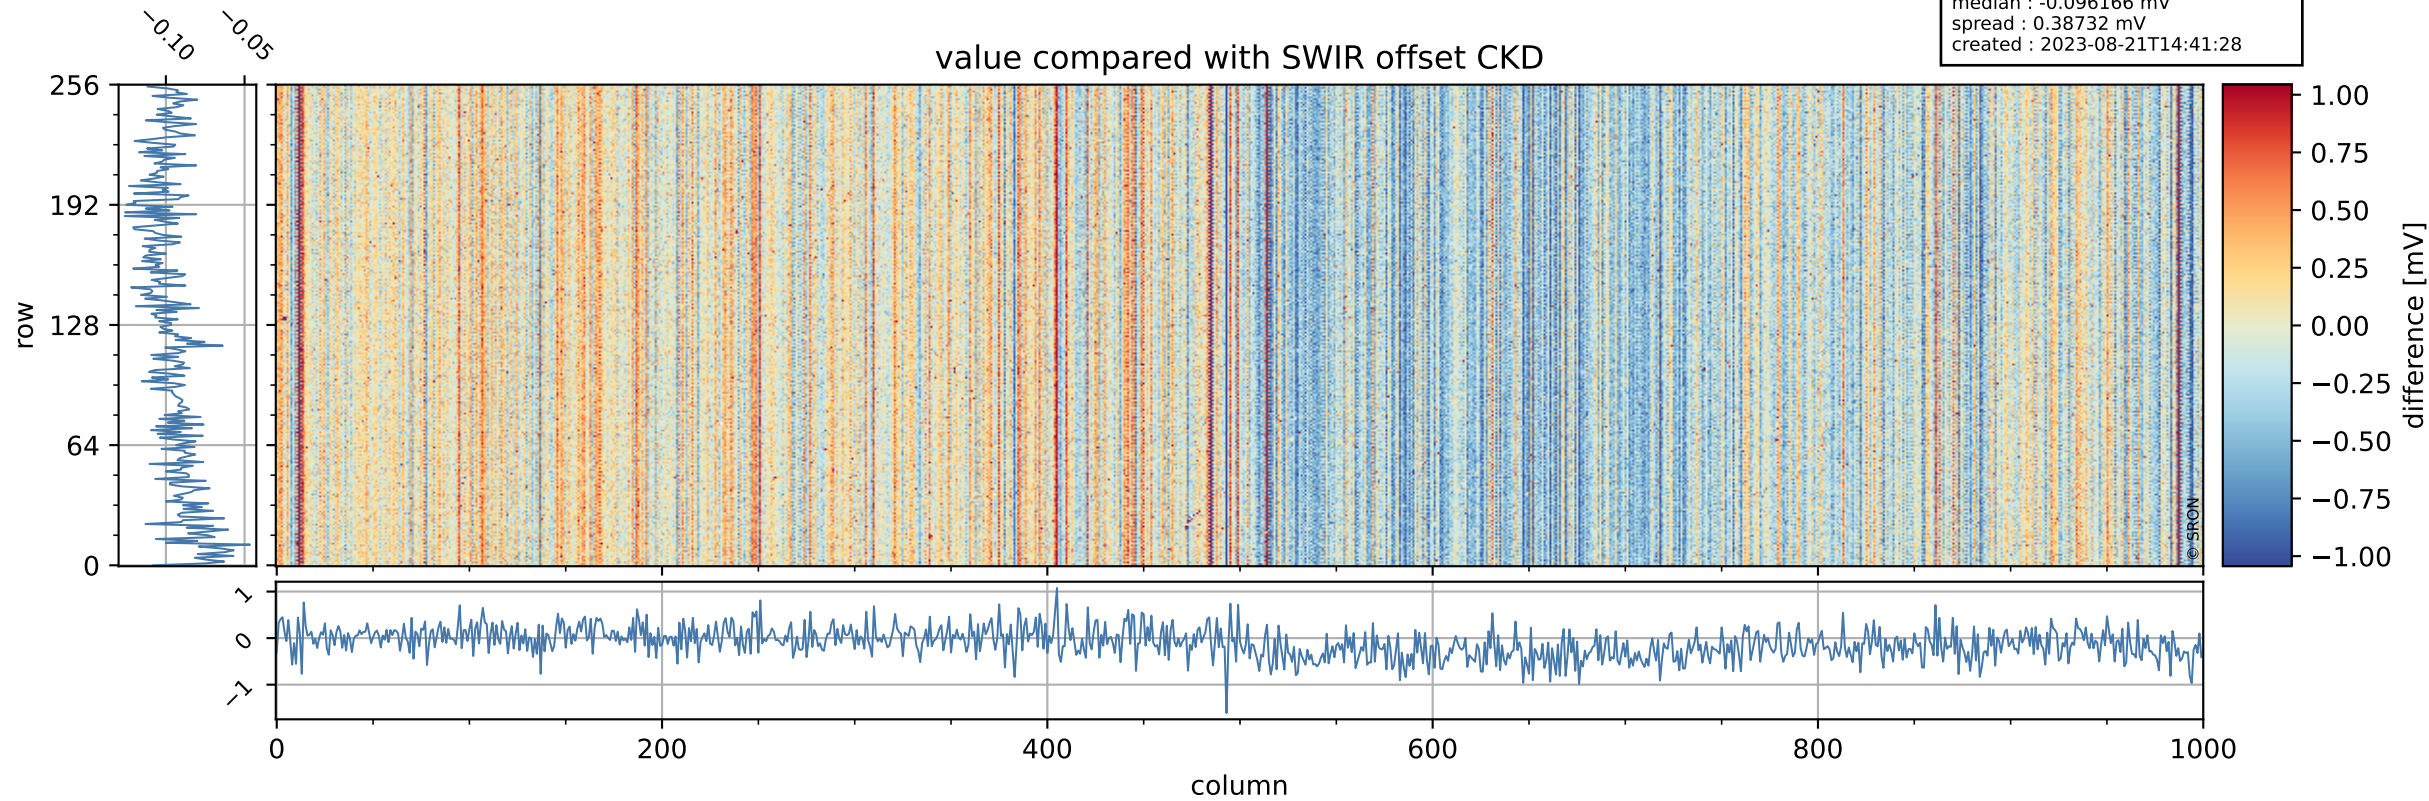

Tropomi SWIR offset (official)

orbits : 19 in [13477, 13522]
coverage : 2020-05-20 / 2020-05-23
median : 0.52592 V
spread : 0.03591 V
created : 2023-08-21T14:41:27

value detector map

Tropomi SWIR offset (official)

orbits : 19 in [13477, 13522]
coverage : 2020-05-20 / 2020-05-23
median : 31.668 μV
spread : 15.514 μV
created : 2023-08-21T14:41:28

Tropomi SWIR offset (official)

orbits : 19 in [13477, 13522]
coverage : 2020-05-20 / 2020-05-23
median : -0.096166 mV
spread : 0.38732 mV
created : 2023-08-21T14:41:28

value compared with SWIR offset CKD

Tropomi SWIR offset (official) ground-tracks of Sentinel-5P

orbits : 19 in [13477, 13522]
coverage : 2020-05-20 / 2020-05-23
created : 2023-08-21T14:41:28

Tropomi SWIR offset (official)

orbits : [2827, 13522]
coverage : 2018-04-30 / 2020-05-23
created : 2023-08-21T14:41:28

trend of detector median & temperatures