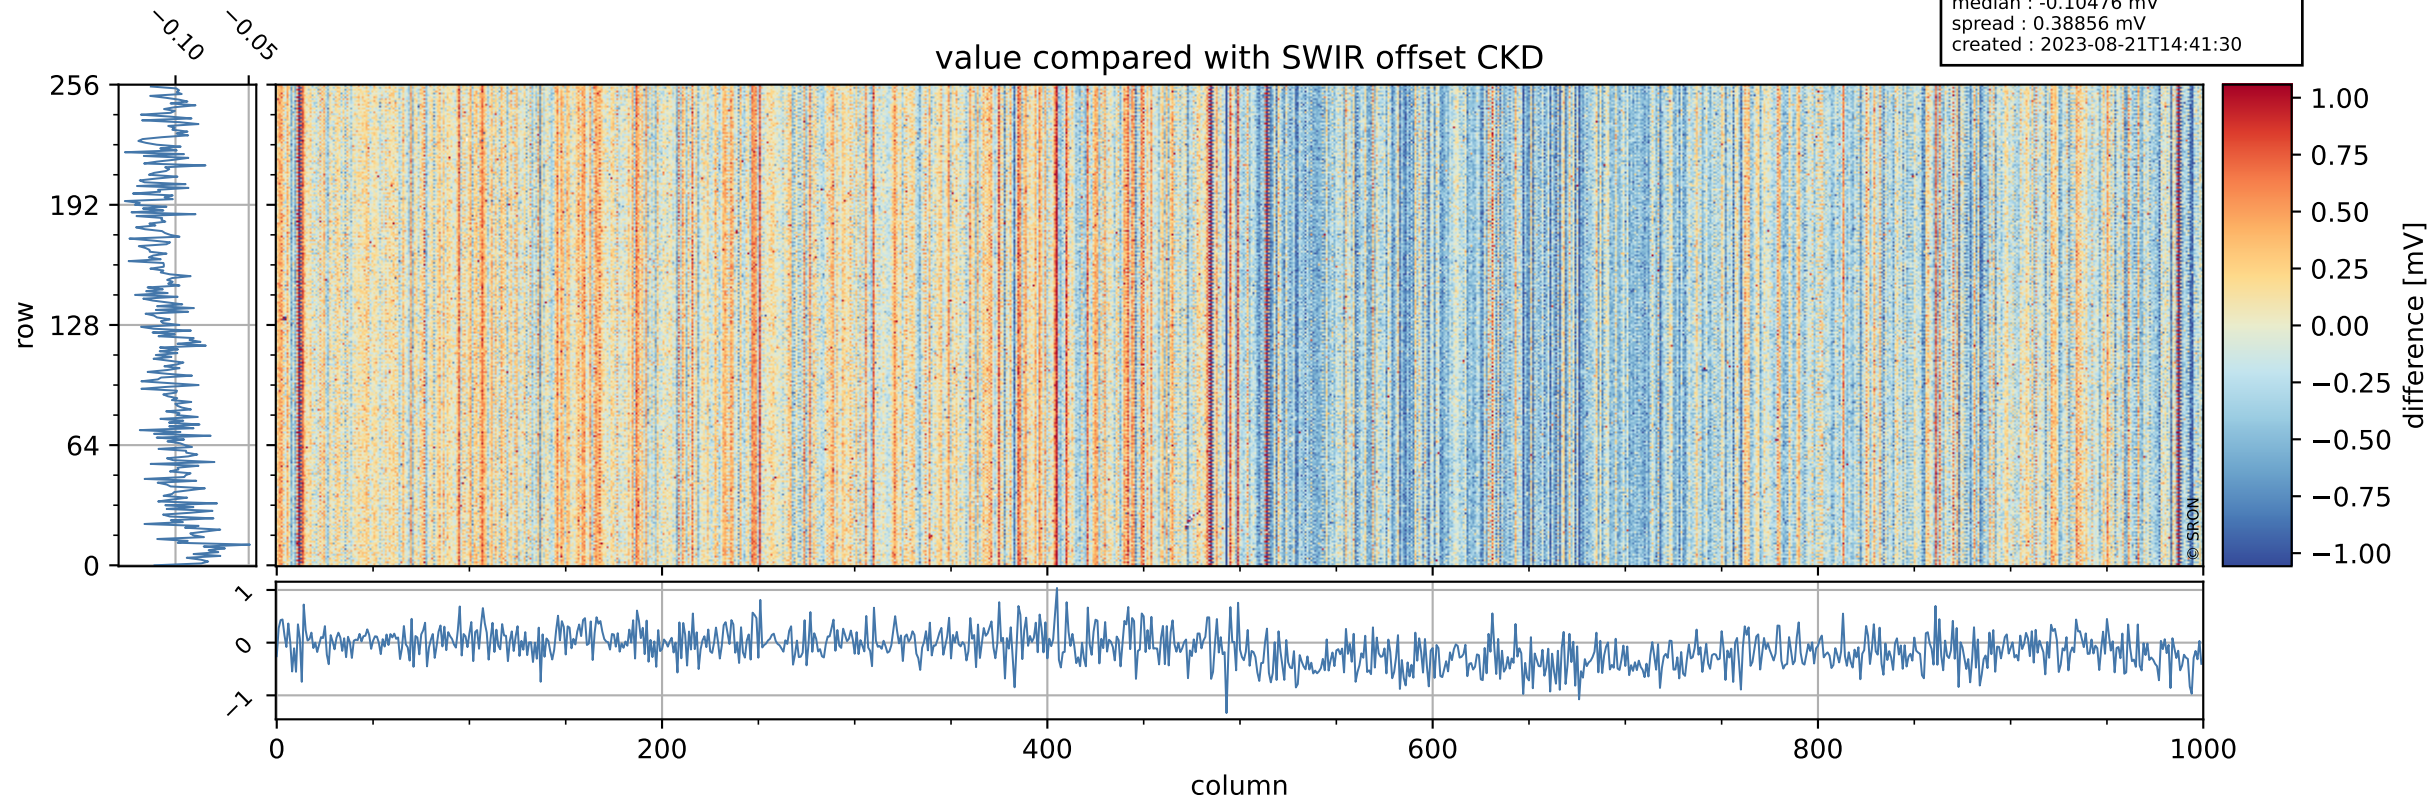

Tropomi SWIR offset (official)

orbits : 20 in [13492, 13537]
coverage : 2020-05-21 / 2020-05-24
median : 0.52591 V
spread : 0.035912 V
created : 2023-08-21T14:41:29

value detector map

Tropomi SWIR offset (official)

orbits : 20 in [13492, 13537]
coverage : 2020-05-21 / 2020-05-24
median : 31.966 μV
spread : 15.656 μV
created : 2023-08-21T14:41:30

Tropomi SWIR offset (official)

orbits : 20 in [13492, 13537]
coverage : 2020-05-21 / 2020-05-24
median : -0.10476 mV
spread : 0.38856 mV
created : 2023-08-21T14:41:30

value compared with SWIR offset CKD

Tropomi SWIR offset (official) ground-tracks of Sentinel-5P

orbits : 20 in [13492, 13537]
coverage : 2020-05-21 / 2020-05-24
created : 2023-08-21T14:41:30

Tropomi SWIR offset (official)

orbits : [2827, 13537]
coverage : 2018-04-30 / 2020-05-24
created : 2023-08-21T14:41:30

trend of detector median & temperatures