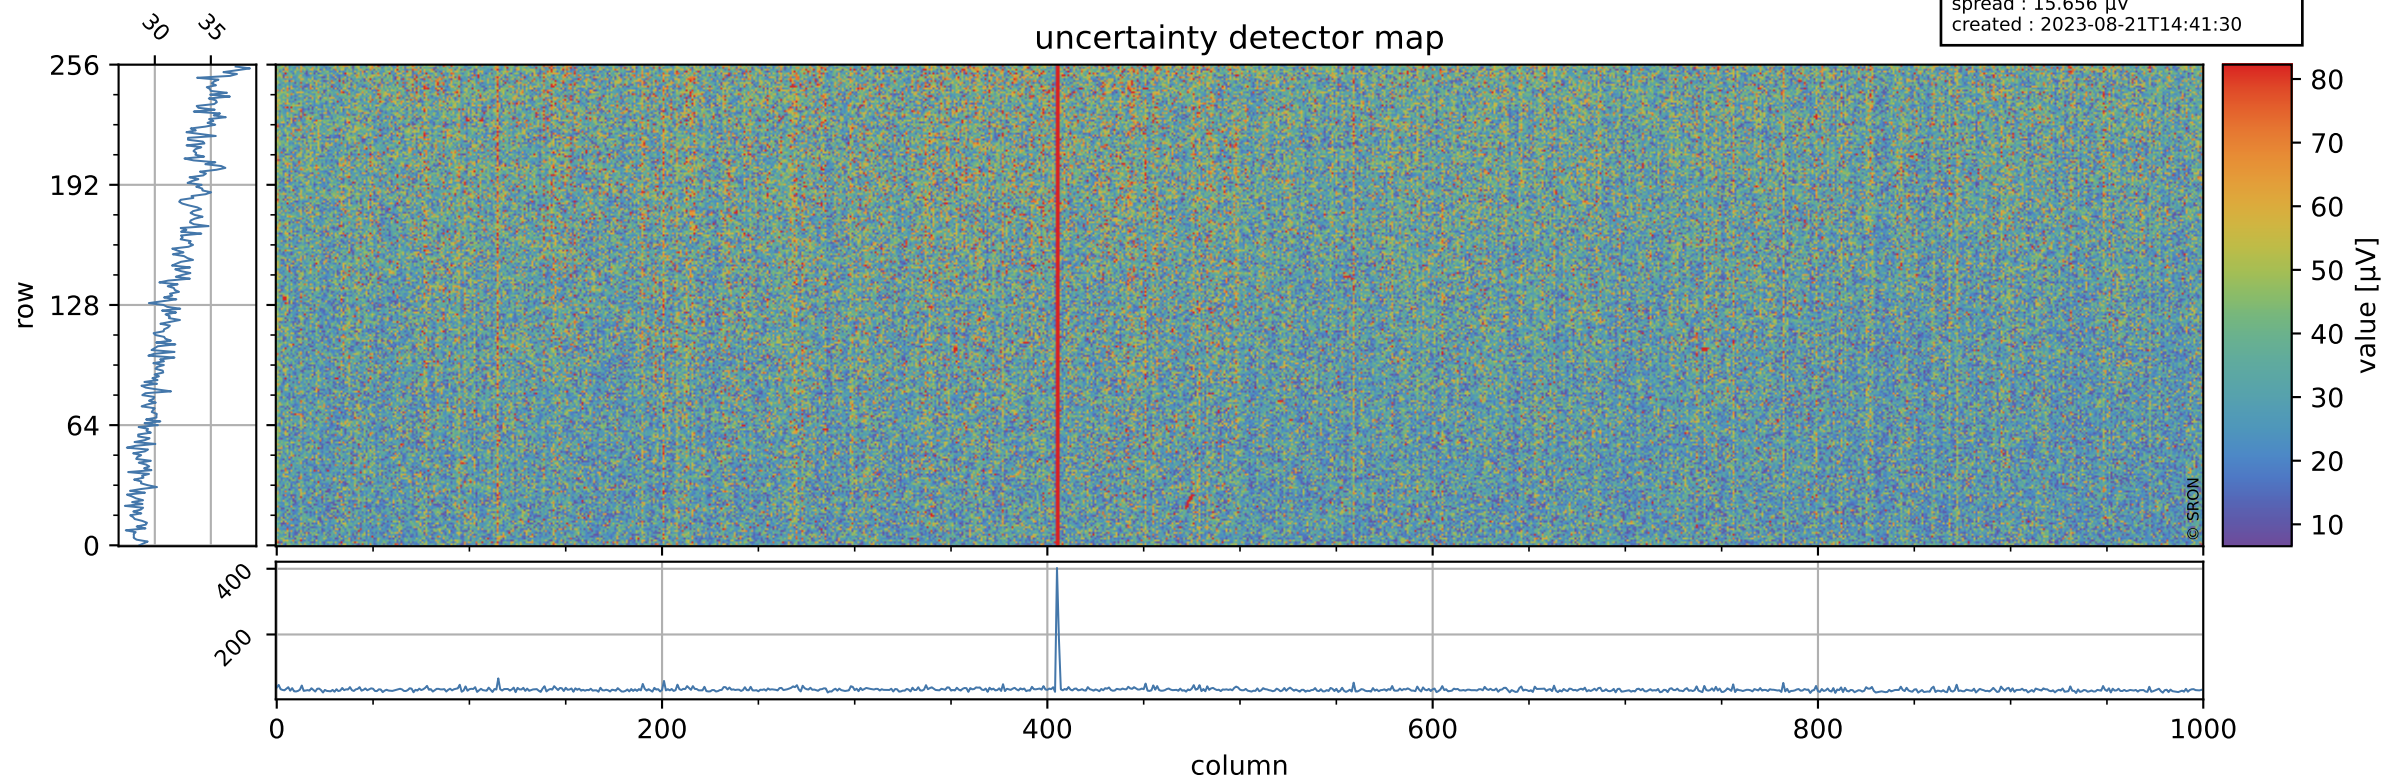

Tropomi SWIR offset (official)

orbits : 20 in [13492, 13537]
coverage : 2020-05-21 / 2020-05-24
median : 0.52591 V
spread : 0.035912 V
created : 2023-08-21T14:41:29

value detector map

Tropomi SWIR offset (official)

orbits : 20 in [13492, 13537]
coverage : 2020-05-21 / 2020-05-24
median : 31.966 μV
spread : 15.656 μV
created : 2023-08-21T14:41:30

Tropomi SWIR offset (official)

orbits : 20 in [13492, 13537]
coverage : 2020-05-21 / 2020-05-24
median : -0.10476 mV
spread : 0.38856 mV
created : 2023-08-21T14:41:30

value compared with SWIR offset CKD

Tropomi SWIR offset (official) ground-tracks of Sentinel-5P

orbits : 20 in [13492, 13537]
coverage : 2020-05-21 / 2020-05-24
created : 2023-08-21T14:41:30

Tropomi SWIR offset (official)

orbits : [2827, 13537]
coverage : 2018-04-30 / 2020-05-24
created : 2023-08-21T14:41:30

trend of detector median & temperatures