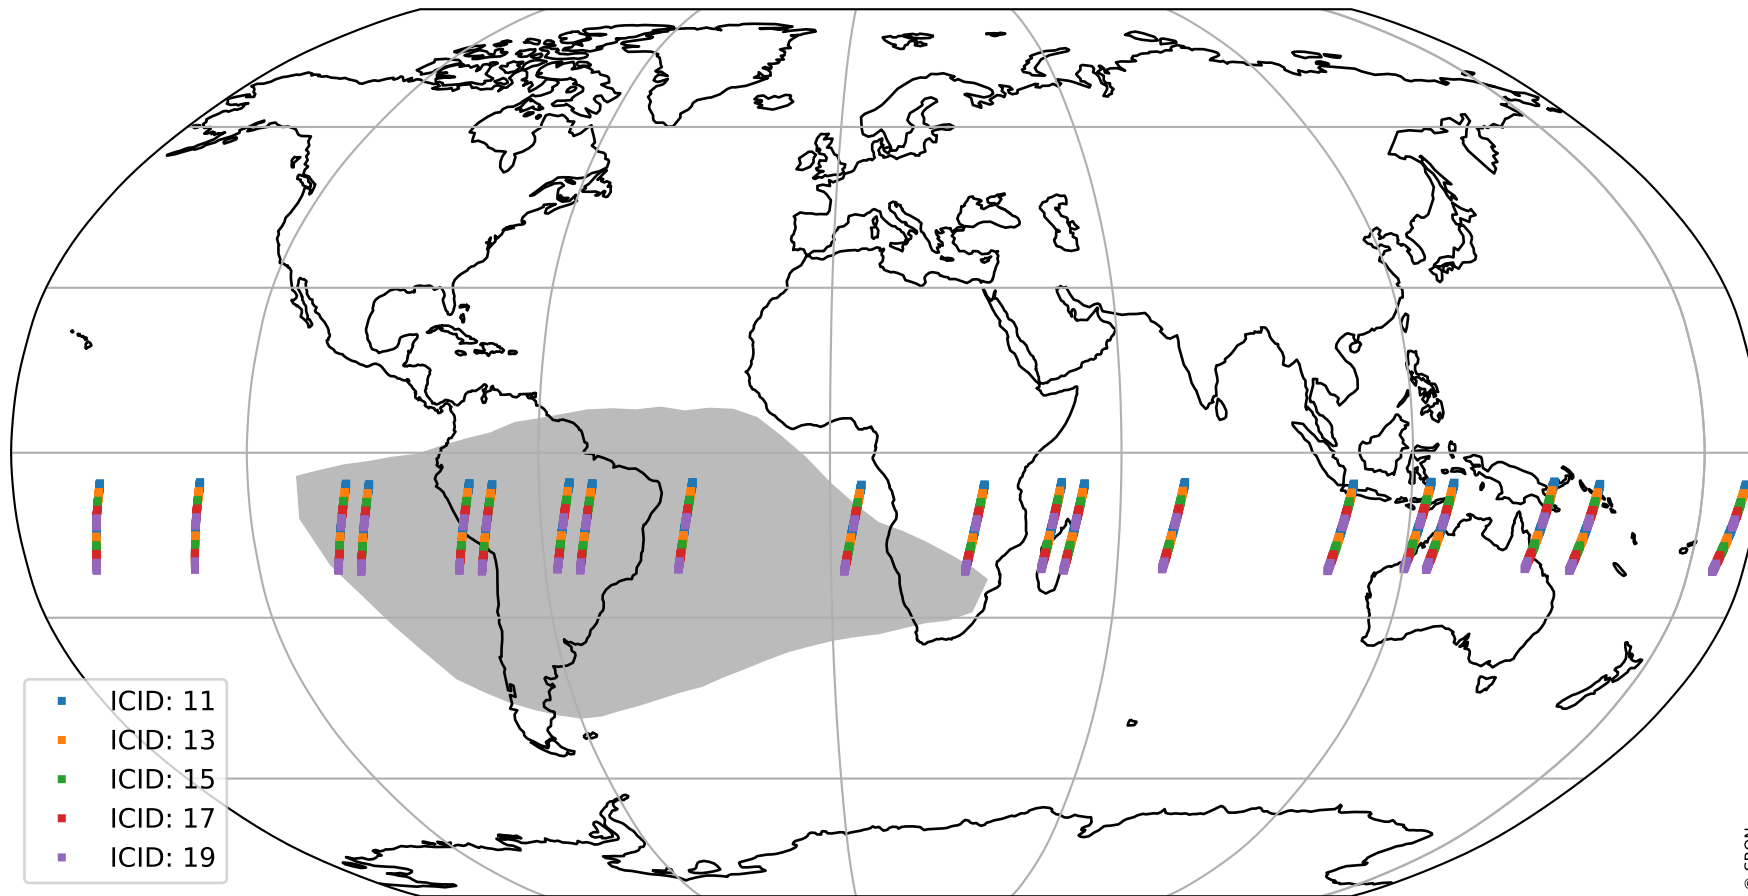

Tropomi SWIR offset (official)

orbits : 20 in [13492, 13537]
coverage : 2020-05-21 / 2020-05-24
median : 0.52591 V
spread : 0.035912 V
created : 2023-08-21T14:41:29

value detector map

Tropomi SWIR offset (official)

orbits : 20 in [13492, 13537]
coverage : 2020-05-21 / 2020-05-24
median : 31.966 μV
spread : 15.656 μV
created : 2023-08-21T14:41:30

Tropomi SWIR offset (official)

orbits : 20 in [13492, 13537]
coverage : 2020-05-21 / 2020-05-24
median : -0.10476 mV
spread : 0.38856 mV
created : 2023-08-21T14:41:30

value compared with SWIR offset CKD

Tropomi SWIR offset (official) ground-tracks of Sentinel-5P

orbits : 20 in [13492, 13537]
coverage : 2020-05-21 / 2020-05-24
created : 2023-08-21T14:41:30

Tropomi SWIR offset (official)

orbits : [2827, 13537]
coverage : 2018-04-30 / 2020-05-24
created : 2023-08-21T14:41:30

trend of detector median & temperatures