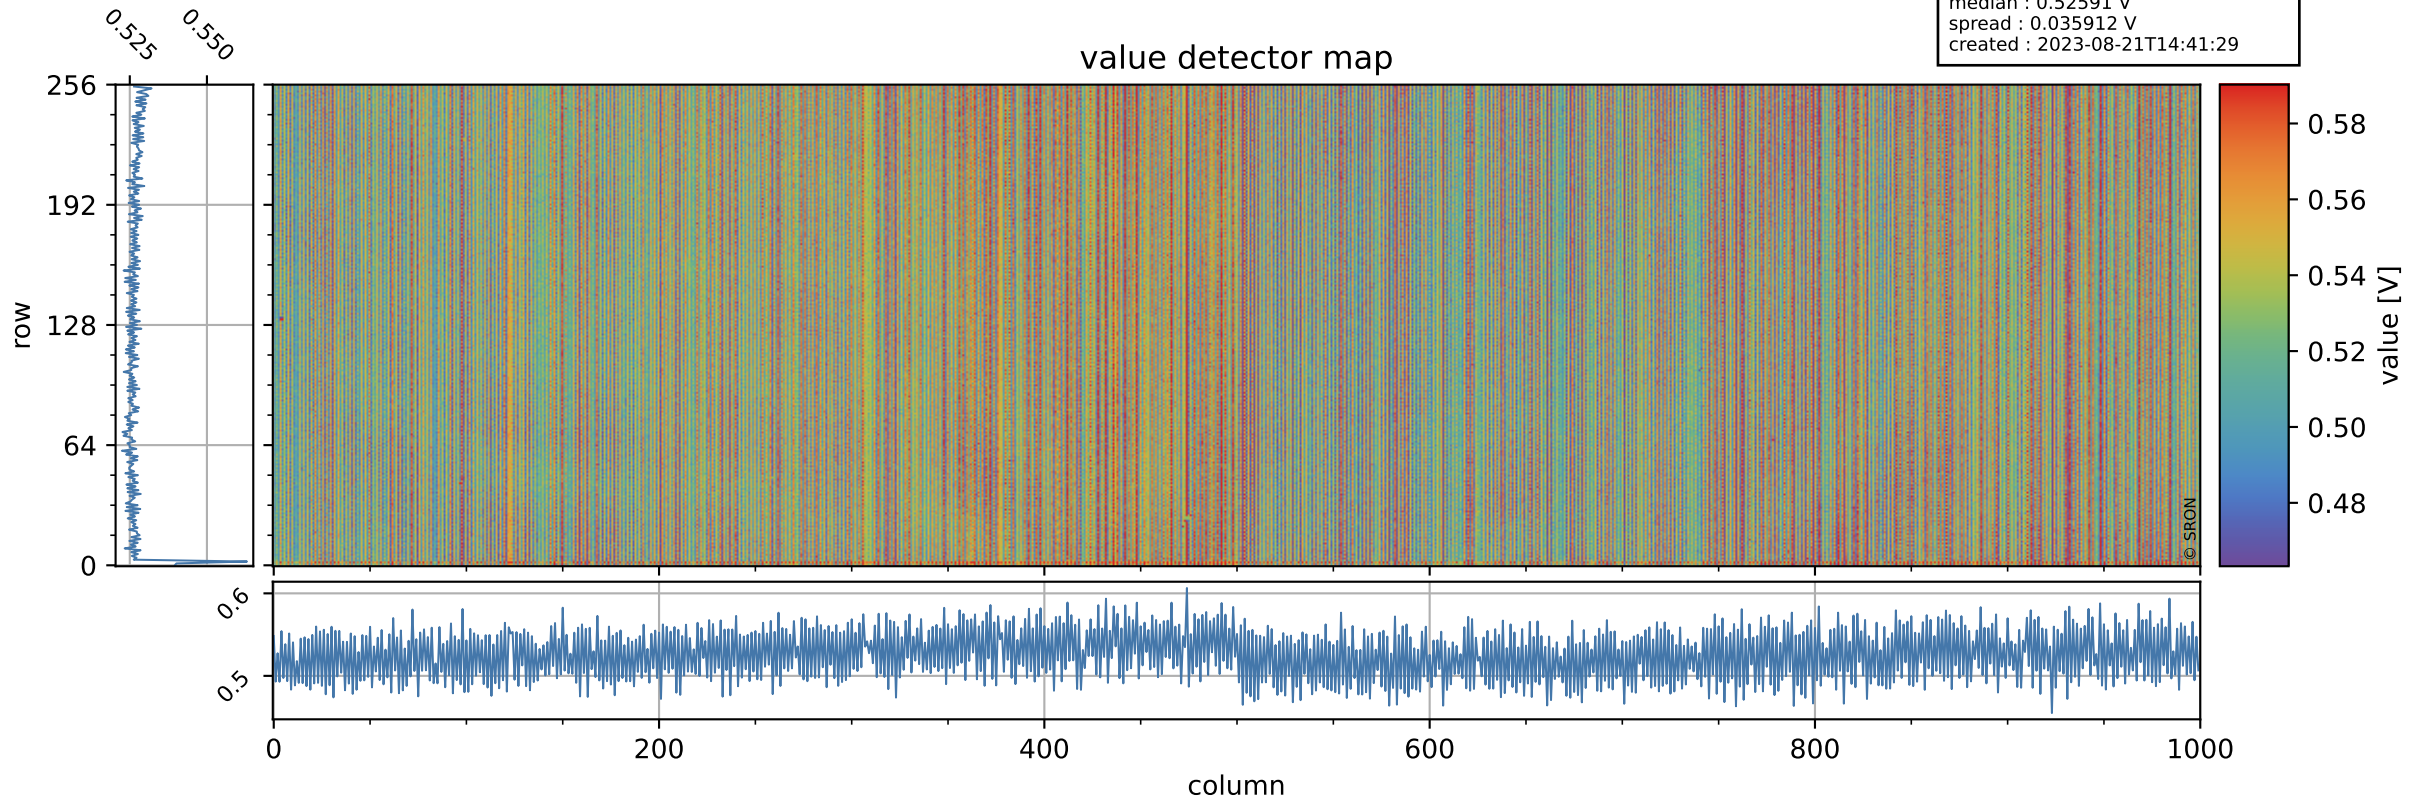

Tropomi SWIR offset (official)

orbits : 20 in [13492, 13537]
coverage : 2020-05-21 / 2020-05-24
median : 0.52591 V
spread : 0.035912 V
created : 2023-08-21T14:41:29

value detector map

Tropomi SWIR offset (official)

orbits : 20 in [13492, 13537]
coverage : 2020-05-21 / 2020-05-24
median : 31.966 μV
spread : 15.656 μV
created : 2023-08-21T14:41:30

Tropomi SWIR offset (official)

orbits : 20 in [13492, 13537]
coverage : 2020-05-21 / 2020-05-24
median : -0.10476 mV
spread : 0.38856 mV
created : 2023-08-21T14:41:30

value compared with SWIR offset CKD

Tropomi SWIR offset (official) ground-tracks of Sentinel-5P

orbits : 20 in [13492, 13537]
coverage : 2020-05-21 / 2020-05-24
created : 2023-08-21T14:41:30

Tropomi SWIR offset (official)

orbits : [2827, 13537]
coverage : 2018-04-30 / 2020-05-24
created : 2023-08-21T14:41:30

trend of detector median & temperatures