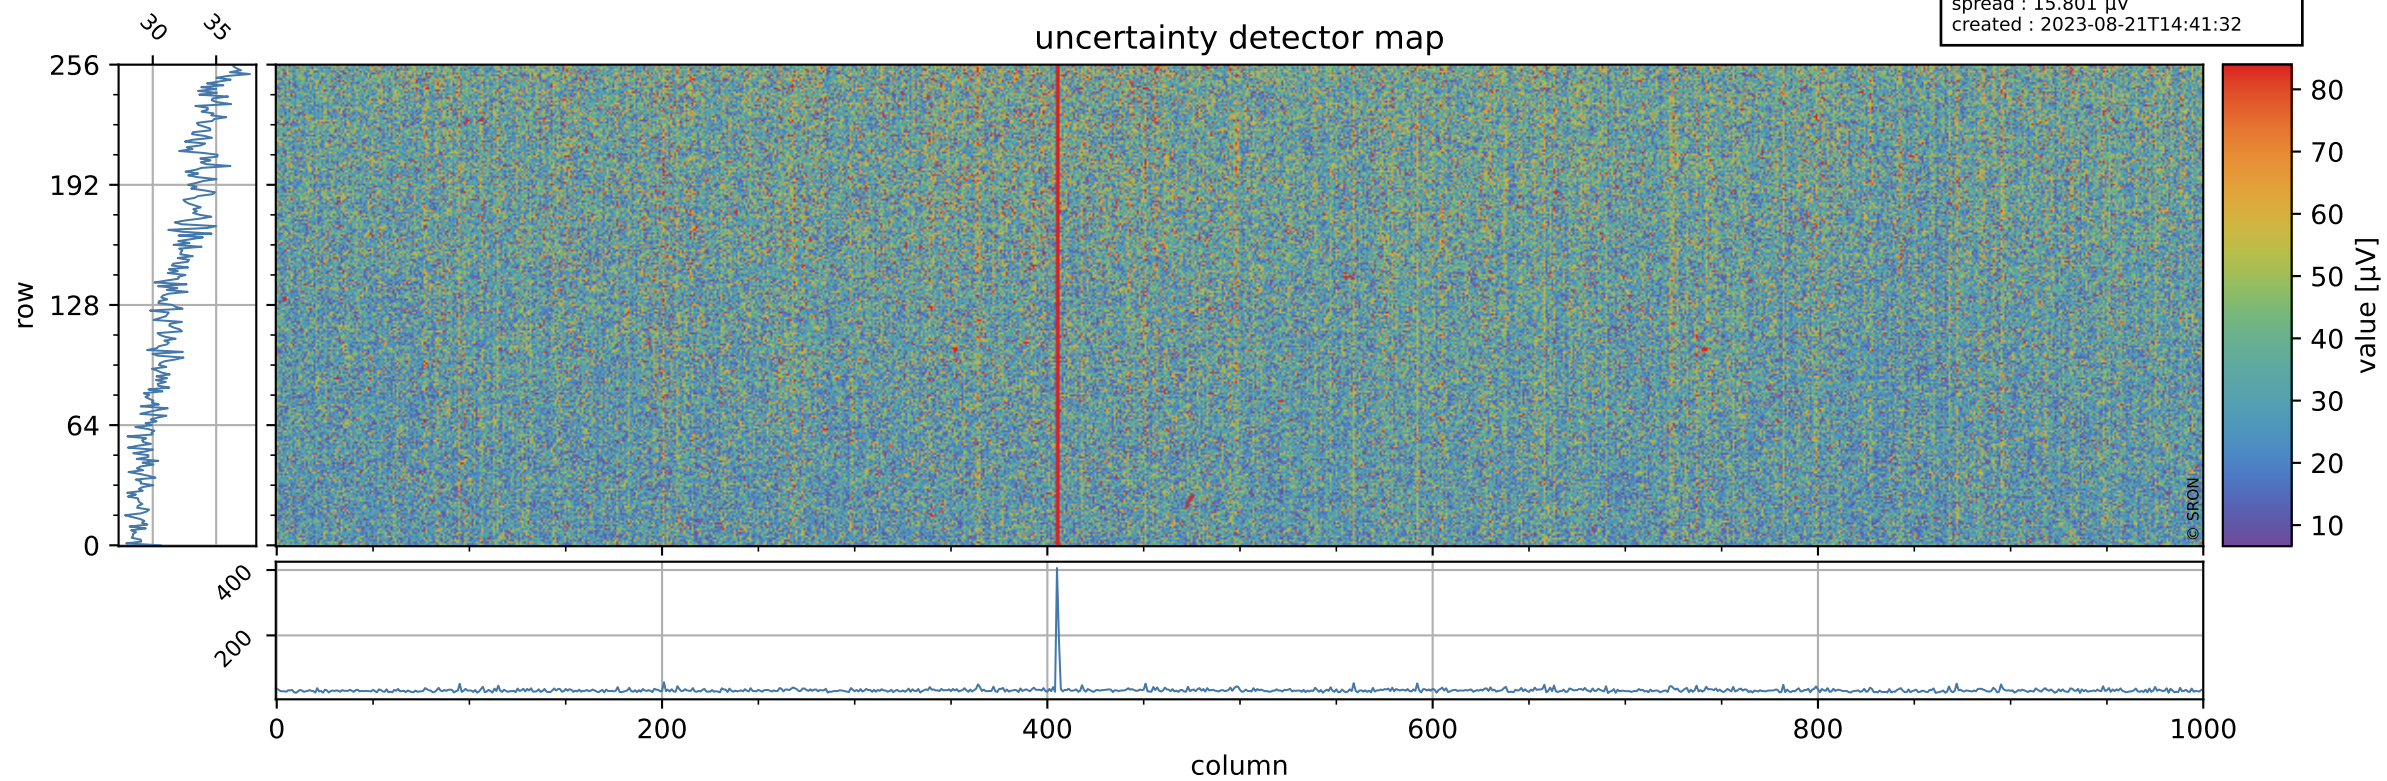

Tropomi SWIR offset (official)

orbits : 19 in [13507, 13552]
coverage : 2020-05-22 / 2020-05-25
median : 0.52591 V
spread : 0.035912 V
created : 2023-08-21T14:41:31

value detector map

Tropomi SWIR offset (official)

orbits : 19 in [13507, 13552]
coverage : 2020-05-22 / 2020-05-25
median : 32 μV
spread : 15.801 μV
created : 2023-08-21T14:41:32

Tropomi SWIR offset (official)

orbits : 19 in [13507, 13552]
coverage : 2020-05-22 / 2020-05-25
median : -0.1079 mV
spread : 0.38592 mV
created : 2023-08-21T14:41:32

value compared with SWIR offset CKD

Tropomi SWIR offset (official) ground-tracks of Sentinel-5P

orbits : 19 in [13507, 13552]
coverage : 2020-05-22 / 2020-05-25
created : 2023-08-21T14:41:32

Tropomi SWIR offset (official)

orbits : [2827, 13552]
coverage : 2018-04-30 / 2020-05-25
created : 2023-08-21T14:41:32

trend of detector median & temperatures