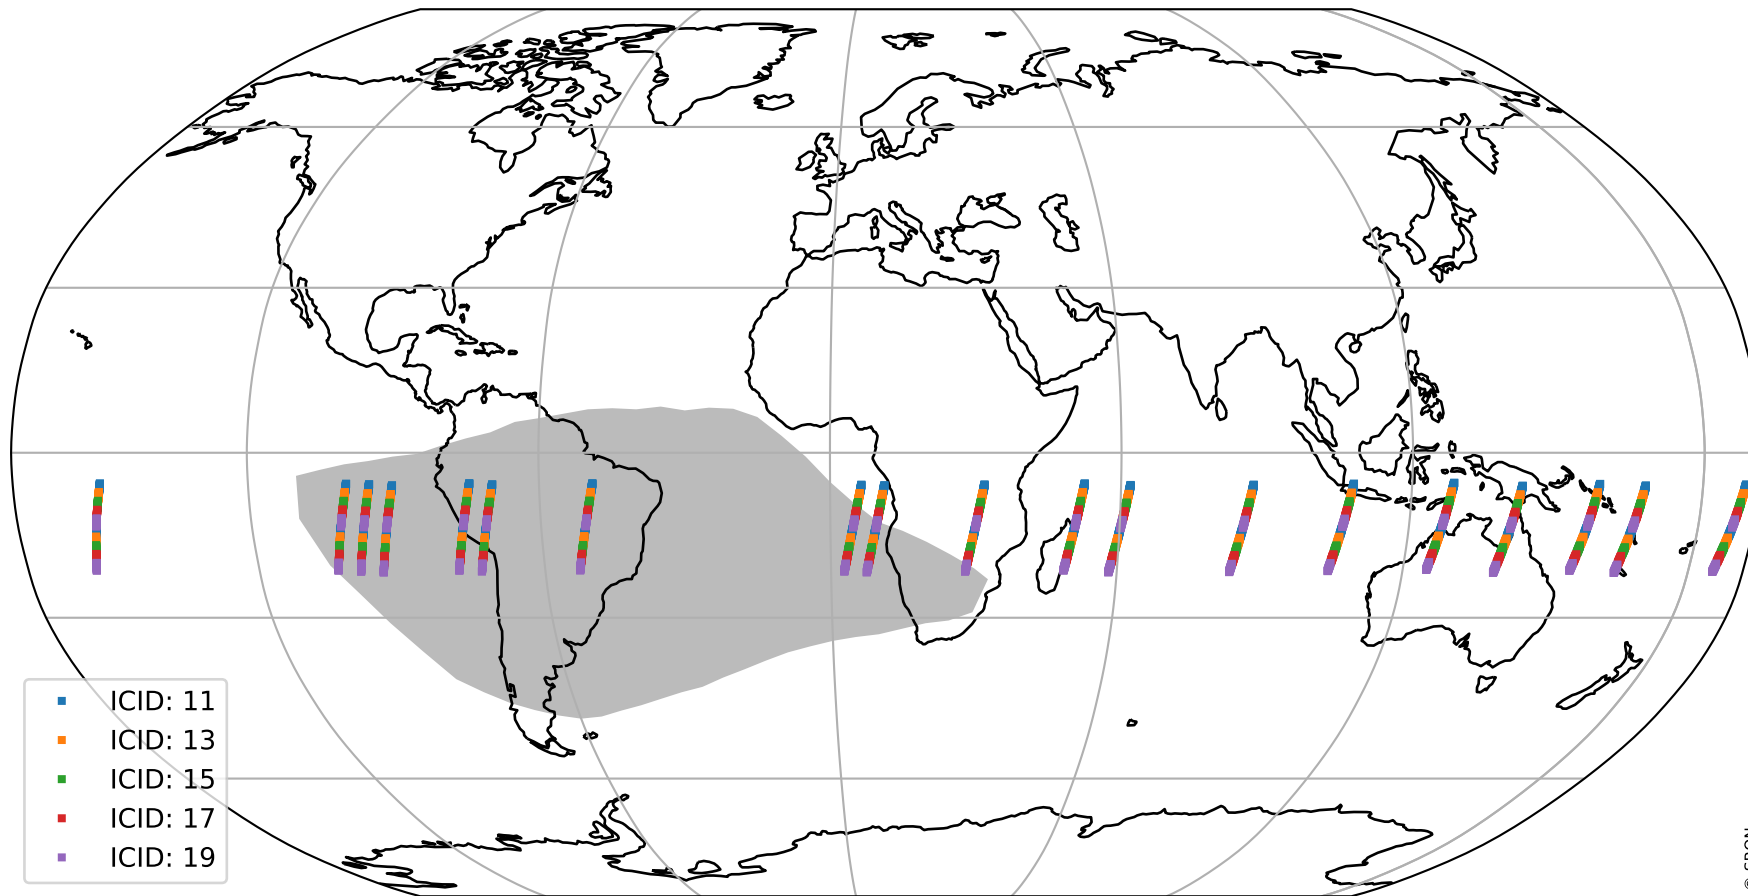

Tropomi SWIR offset (official)

orbits : 19 in [13507, 13552]
coverage : 2020-05-22 / 2020-05-25
median : 0.52591 V
spread : 0.035912 V
created : 2023-08-21T14:41:31

value detector map

Tropomi SWIR offset (official)

orbits : 19 in [13507, 13552]
coverage : 2020-05-22 / 2020-05-25
median : 32 μV
spread : 15.801 μV
created : 2023-08-21T14:41:32

Tropomi SWIR offset (official)

orbits : 19 in [13507, 13552]
coverage : 2020-05-22 / 2020-05-25
median : -0.1079 mV
spread : 0.38592 mV
created : 2023-08-21T14:41:32

value compared with SWIR offset CKD

Tropomi SWIR offset (official) ground-tracks of Sentinel-5P

orbits : 19 in [13507, 13552]
coverage : 2020-05-22 / 2020-05-25
created : 2023-08-21T14:41:32

Tropomi SWIR offset (official)

orbits : [2827, 13552]
coverage : 2018-04-30 / 2020-05-25
created : 2023-08-21T14:41:32

trend of detector median & temperatures