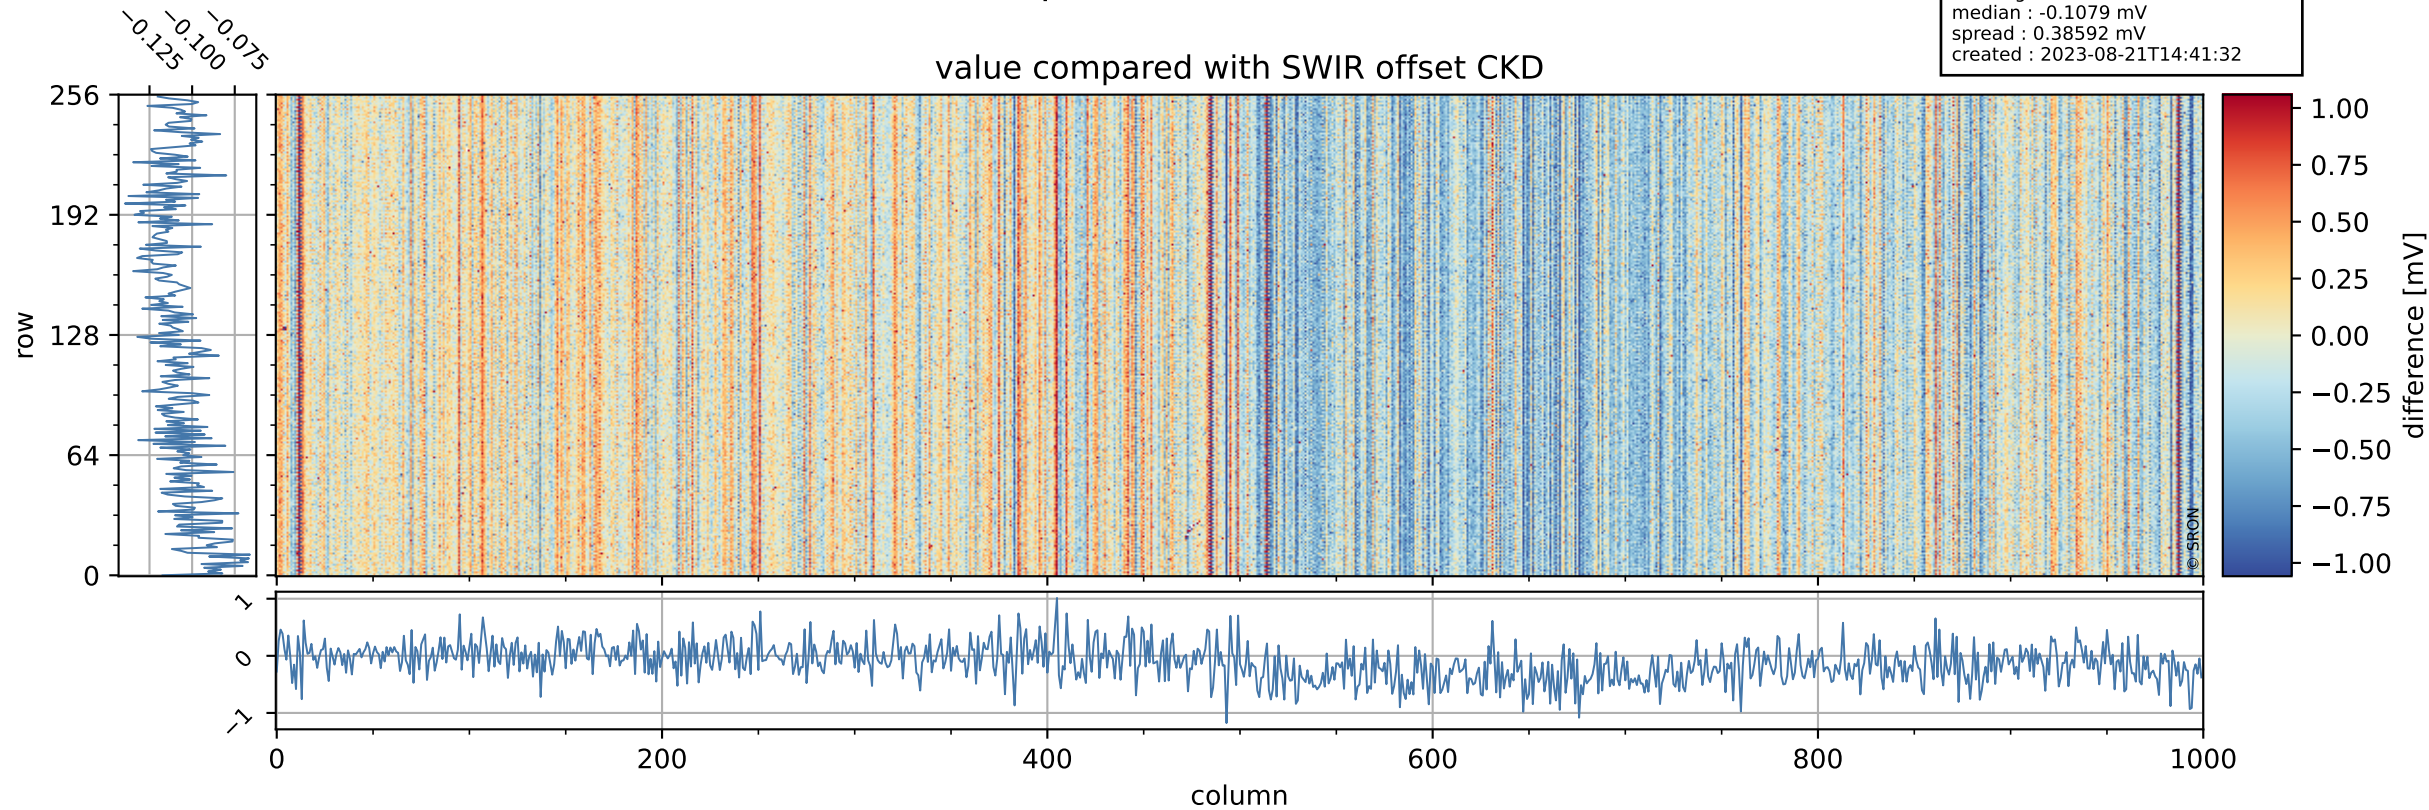

Tropomi SWIR offset (official)

orbits : 19 in [13507, 13552]
coverage : 2020-05-22 / 2020-05-25
median : 0.52591 V
spread : 0.035912 V
created : 2023-08-21T14:41:31

value detector map

Tropomi SWIR offset (official)

orbits : 19 in [13507, 13552]
coverage : 2020-05-22 / 2020-05-25
median : 32 μV
spread : 15.801 μV
created : 2023-08-21T14:41:32

Tropomi SWIR offset (official)

orbits : 19 in [13507, 13552]
coverage : 2020-05-22 / 2020-05-25
median : -0.1079 mV
spread : 0.38592 mV
created : 2023-08-21T14:41:32

value compared with SWIR offset CKD

Tropomi SWIR offset (official) ground-tracks of Sentinel-5P

orbits : 19 in [13507, 13552]
coverage : 2020-05-22 / 2020-05-25
created : 2023-08-21T14:41:32

Tropomi SWIR offset (official)

orbits : [2827, 13552]
coverage : 2018-04-30 / 2020-05-25
created : 2023-08-21T14:41:32

trend of detector median & temperatures