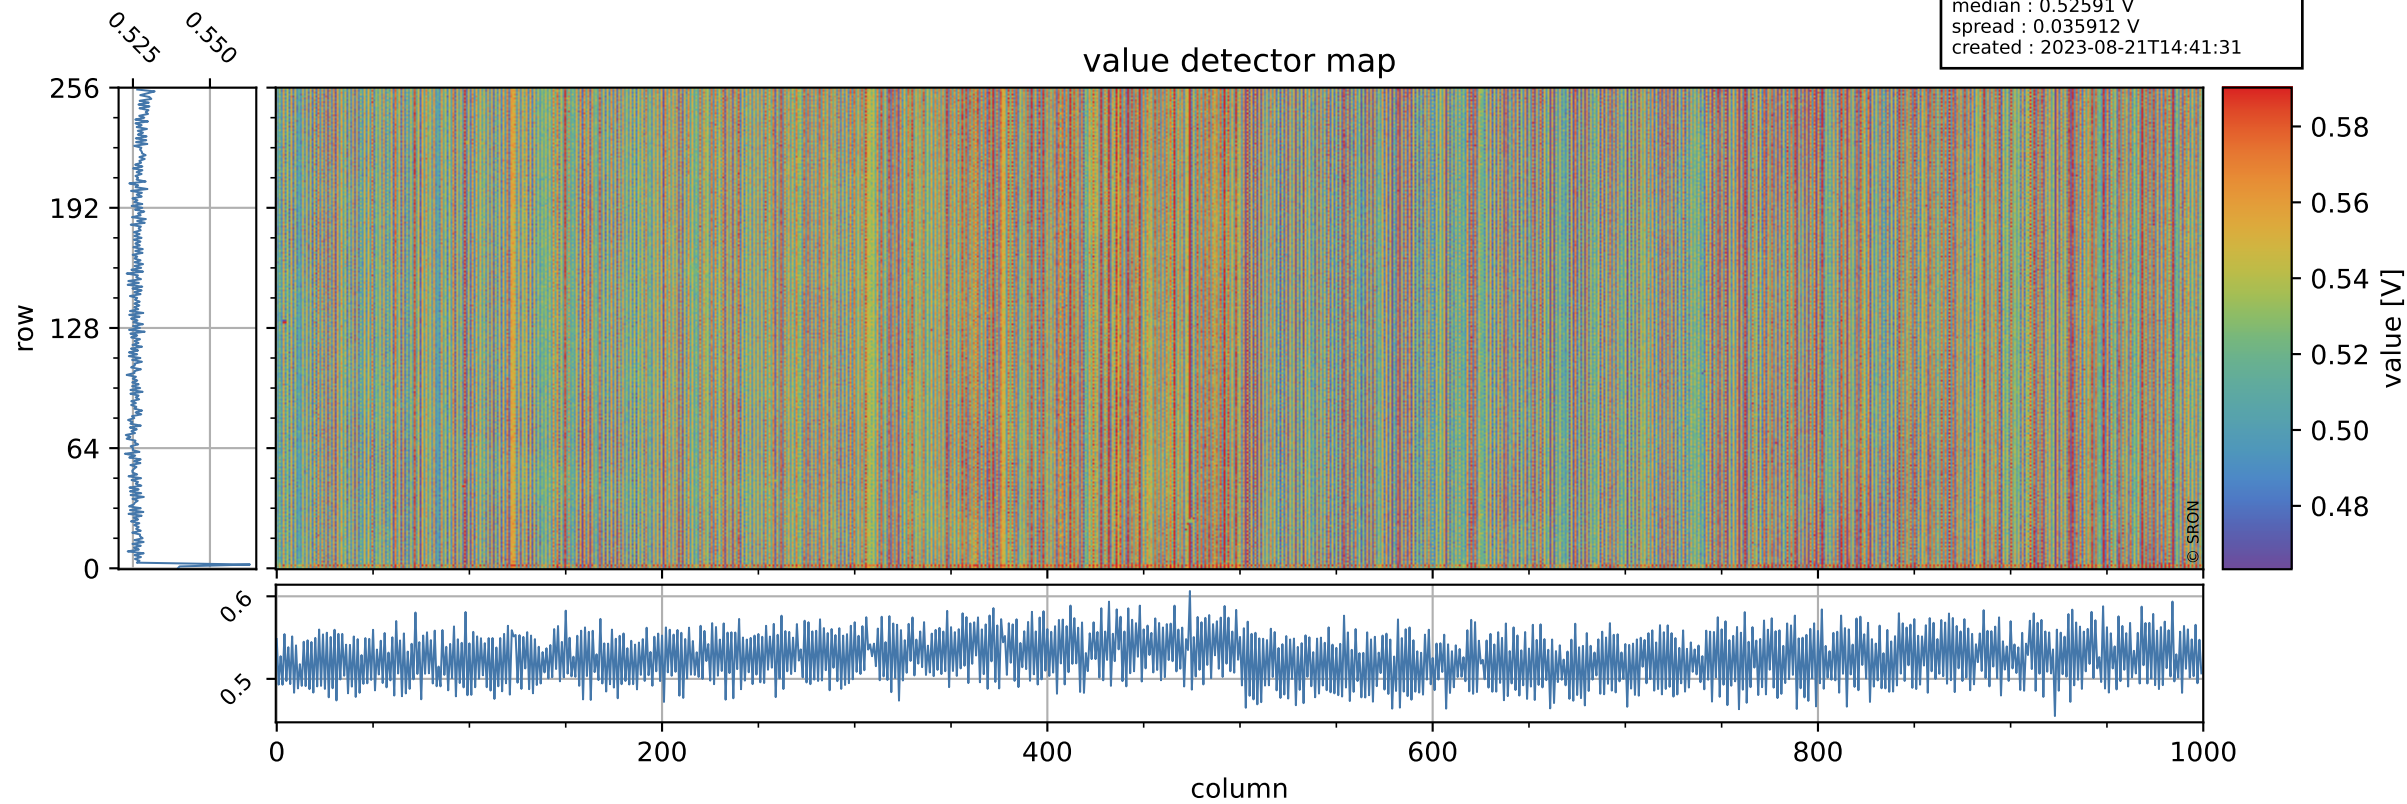

Tropomi SWIR offset (official)

orbits : 19 in [13507, 13552]
coverage : 2020-05-22 / 2020-05-25
median : 0.52591 V
spread : 0.035912 V
created : 2023-08-21T14:41:31

value detector map

Tropomi SWIR offset (official)

orbits : 19 in [13507, 13552]
coverage : 2020-05-22 / 2020-05-25
median : 32 μV
spread : 15.801 μV
created : 2023-08-21T14:41:32

Tropomi SWIR offset (official)

orbits : 19 in [13507, 13552]
coverage : 2020-05-22 / 2020-05-25
median : -0.1079 mV
spread : 0.38592 mV
created : 2023-08-21T14:41:32

value compared with SWIR offset CKD

Tropomi SWIR offset (official) ground-tracks of Sentinel-5P

orbits : 19 in [13507, 13552]
coverage : 2020-05-22 / 2020-05-25
created : 2023-08-21T14:41:32

Tropomi SWIR offset (official)

orbits : [2827, 13552]
coverage : 2018-04-30 / 2020-05-25
created : 2023-08-21T14:41:32

trend of detector median & temperatures