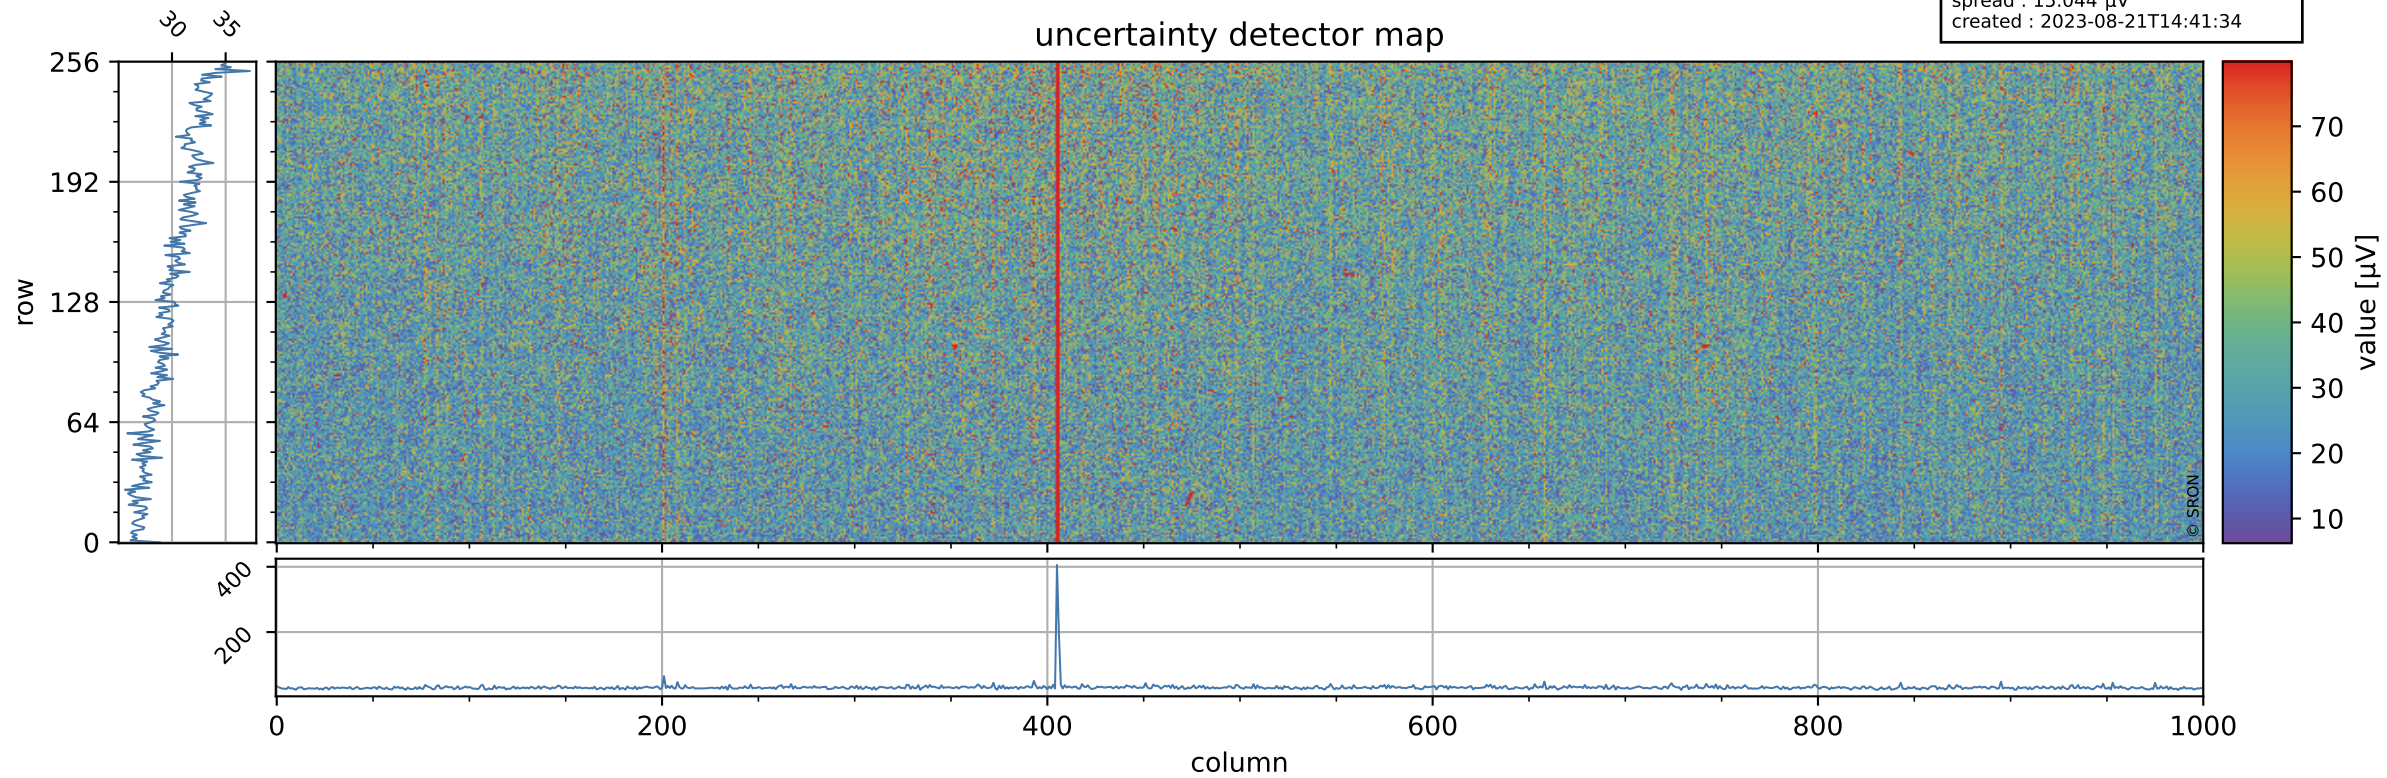

Tropomi SWIR offset (official)

orbits : 20 in [13522, 13567]
coverage : 2020-05-23 / 2020-05-26
median : 0.52591 V
spread : 0.035912 V
created : 2023-08-21T14:41:33

value detector map

Tropomi SWIR offset (official)

orbits : 20 in [13522, 13567]
coverage : 2020-05-23 / 2020-05-26
median : 30.233 μV
spread : 15.044 μV
created : 2023-08-21T14:41:34

Tropomi SWIR offset (official)

orbits : 20 in [13522, 13567]
coverage : 2020-05-23 / 2020-05-26
median : -0.10362 mV
spread : 0.38485 mV
created : 2023-08-21T14:41:34

value compared with SWIR offset CKD

Tropomi SWIR offset (official) ground-tracks of Sentinel-5P

orbits : 20 in [13522, 13567]
coverage : 2020-05-23 / 2020-05-26
created : 2023-08-21T14:41:34

Tropomi SWIR offset (official)

orbits : [2827, 13567]
coverage : 2018-04-30 / 2020-05-26
created : 2023-08-21T14:41:35

trend of detector median & temperatures