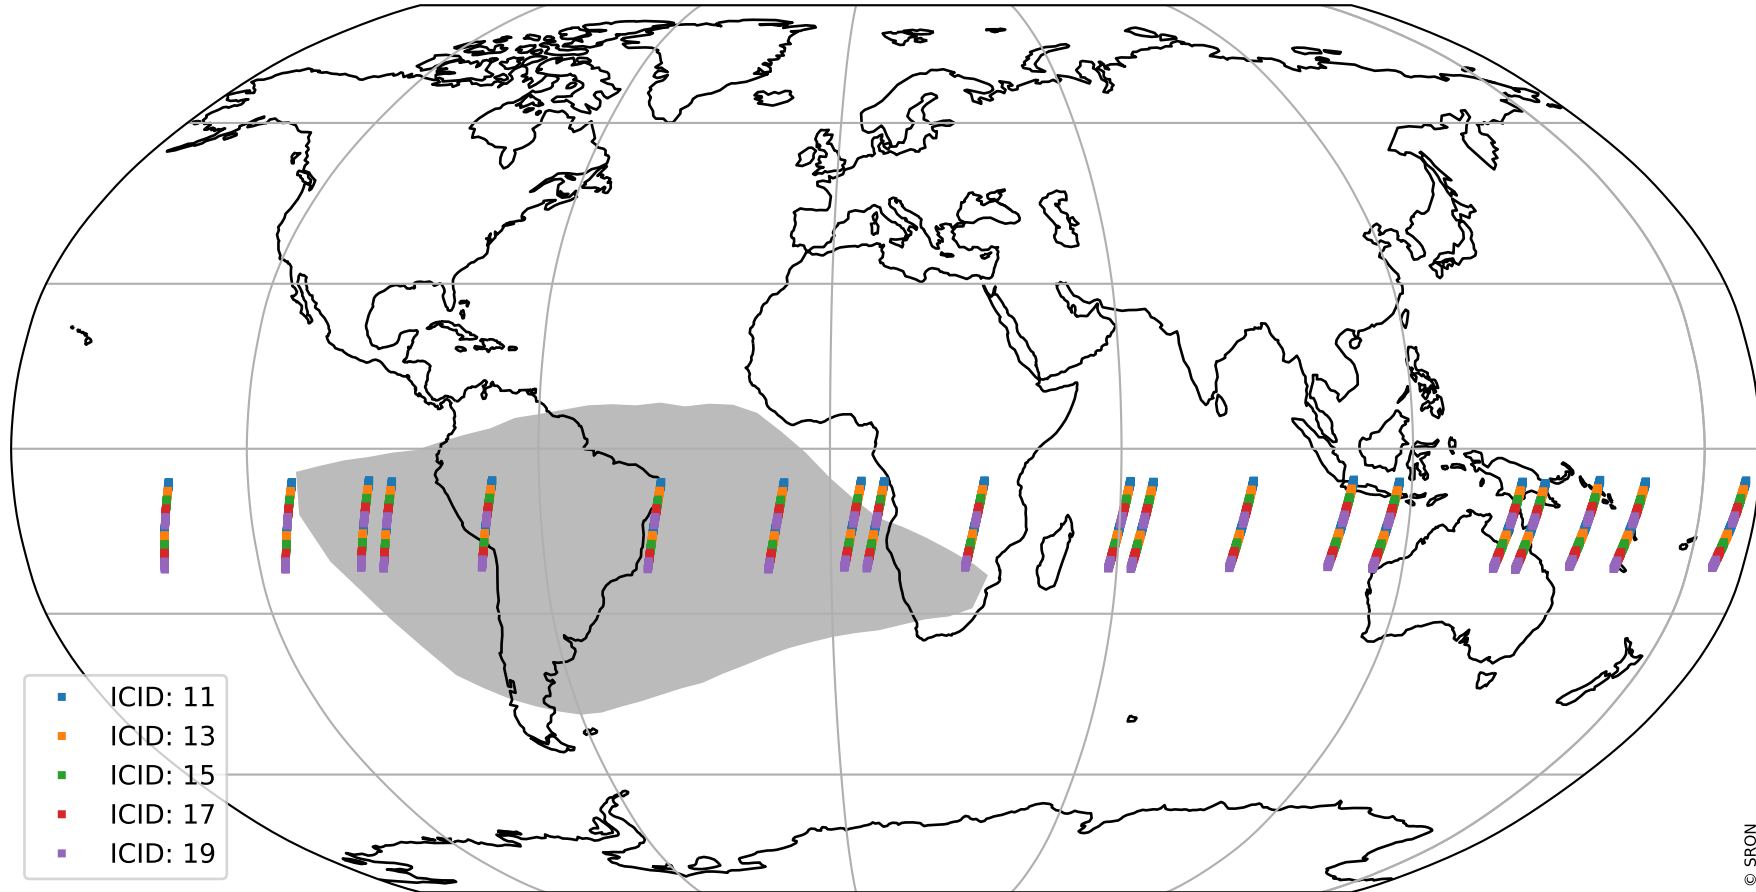

Tropomi SWIR offset (official)

orbits : 20 in [13522, 13567]
coverage : 2020-05-23 / 2020-05-26
median : 0.52591 V
spread : 0.035912 V
created : 2023-08-21T14:41:33

value detector map

Tropomi SWIR offset (official)

orbits : 20 in [13522, 13567]
coverage : 2020-05-23 / 2020-05-26
median : 30.233 μV
spread : 15.044 μV
created : 2023-08-21T14:41:34

Tropomi SWIR offset (official)

orbits : 20 in [13522, 13567]
coverage : 2020-05-23 / 2020-05-26
median : -0.10362 mV
spread : 0.38485 mV
created : 2023-08-21T14:41:34

value compared with SWIR offset CKD

Tropomi SWIR offset (official) ground-tracks of Sentinel-5P

orbits : 20 in [13522, 13567]
coverage : 2020-05-23 / 2020-05-26
created : 2023-08-21T14:41:34

Tropomi SWIR offset (official)

orbits : [2827, 13567]
coverage : 2018-04-30 / 2020-05-26
created : 2023-08-21T14:41:35

trend of detector median & temperatures