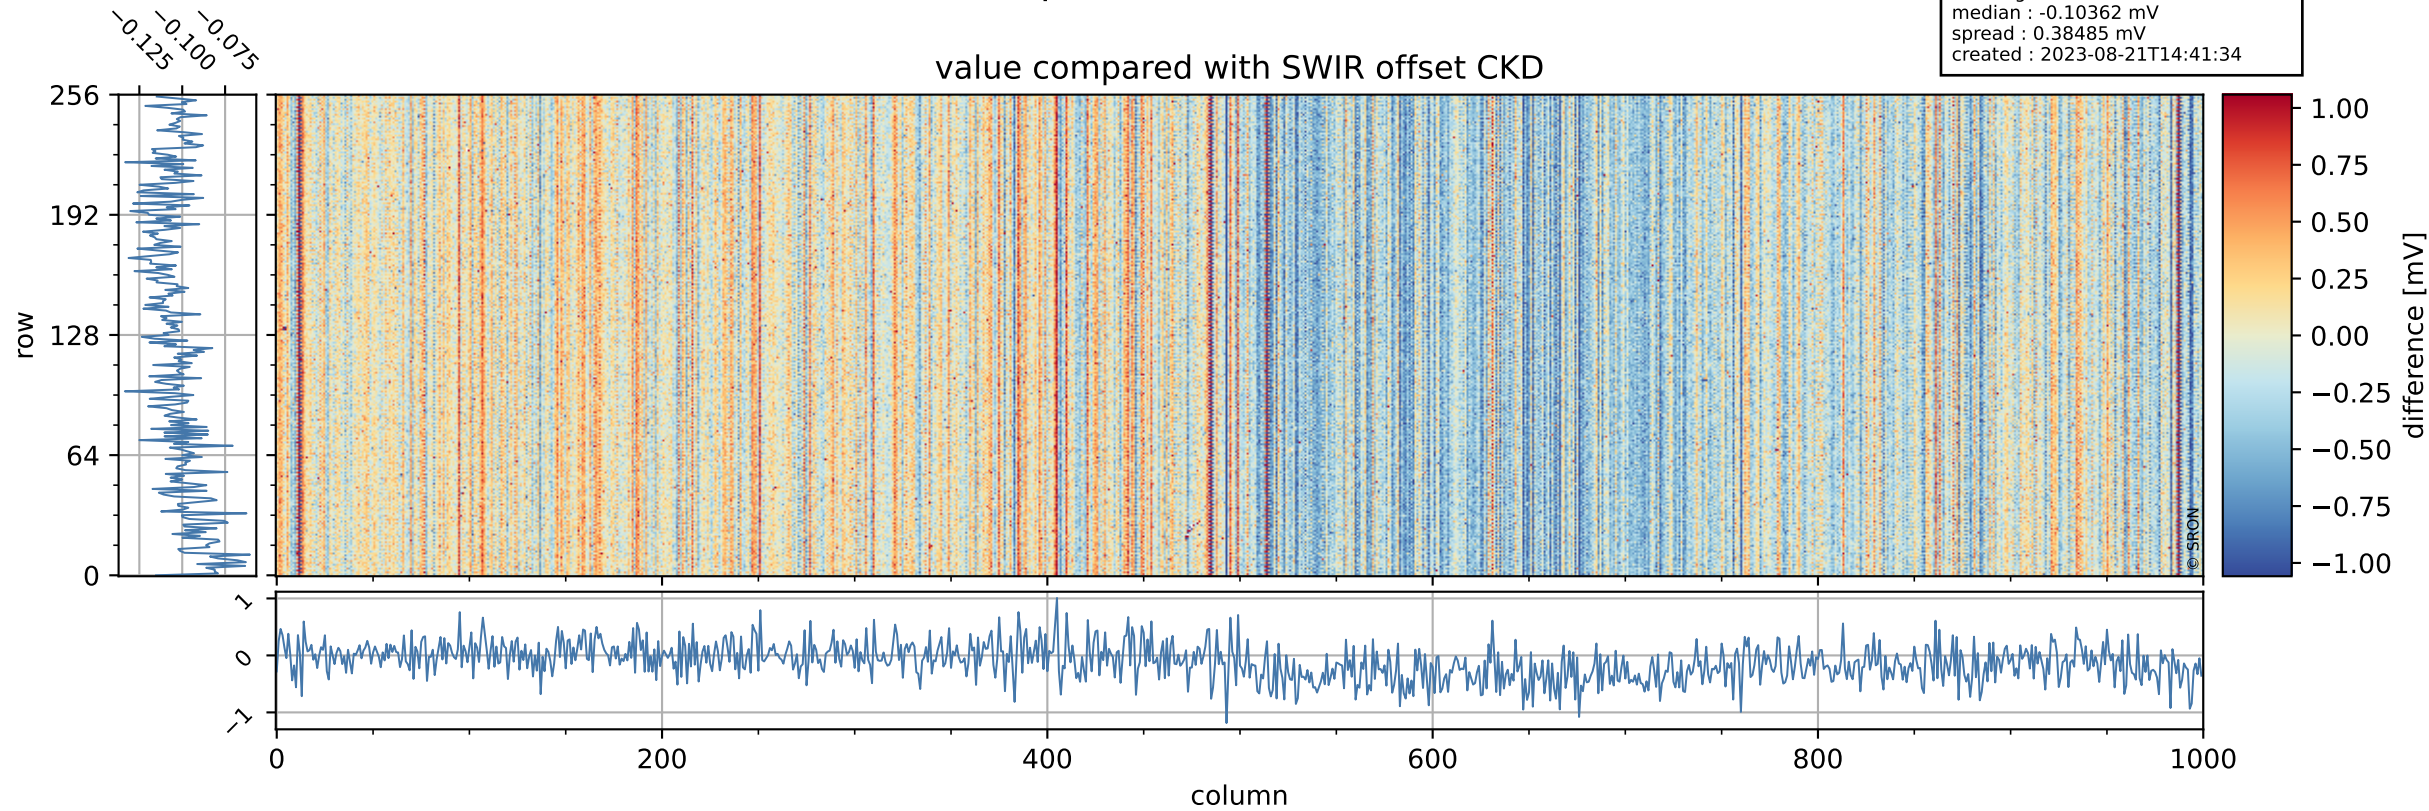

Tropomi SWIR offset (official)

orbits : 20 in [13522, 13567]
coverage : 2020-05-23 / 2020-05-26
median : 0.52591 V
spread : 0.035912 V
created : 2023-08-21T14:41:33

value detector map

Tropomi SWIR offset (official)

orbits : 20 in [13522, 13567]
coverage : 2020-05-23 / 2020-05-26
median : 30.233 μV
spread : 15.044 μV
created : 2023-08-21T14:41:34

Tropomi SWIR offset (official)

orbits : 20 in [13522, 13567]
coverage : 2020-05-23 / 2020-05-26
median : -0.10362 mV
spread : 0.38485 mV
created : 2023-08-21T14:41:34

value compared with SWIR offset CKD

Tropomi SWIR offset (official) ground-tracks of Sentinel-5P

orbits : 20 in [13522, 13567]
coverage : 2020-05-23 / 2020-05-26
created : 2023-08-21T14:41:34

Tropomi SWIR offset (official)

orbits : [2827, 13567]
coverage : 2018-04-30 / 2020-05-26
created : 2023-08-21T14:41:35

trend of detector median & temperatures