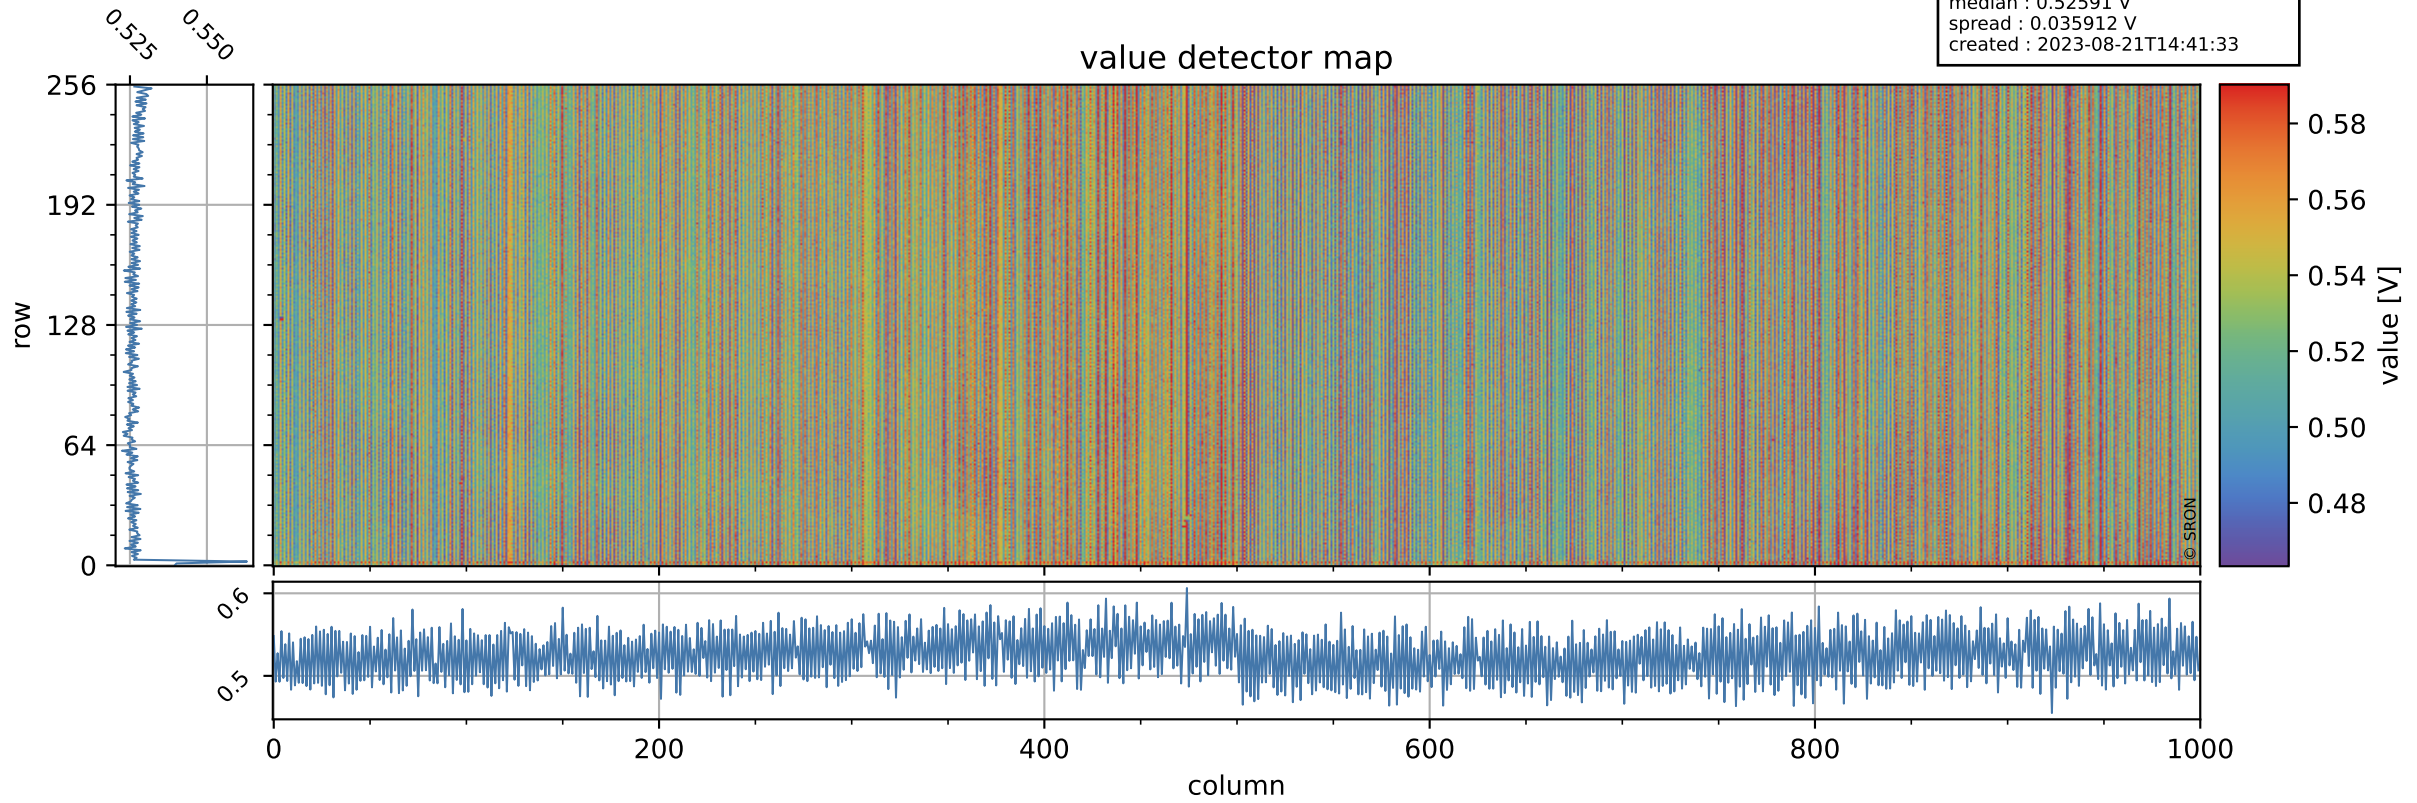

Tropomi SWIR offset (official)

orbits : 20 in [13522, 13567]
coverage : 2020-05-23 / 2020-05-26
median : 0.52591 V
spread : 0.035912 V
created : 2023-08-21T14:41:33

value detector map

Tropomi SWIR offset (official)

orbits : 20 in [13522, 13567]
coverage : 2020-05-23 / 2020-05-26
median : 30.233 μV
spread : 15.044 μV
created : 2023-08-21T14:41:34

Tropomi SWIR offset (official)

orbits : 20 in [13522, 13567]
coverage : 2020-05-23 / 2020-05-26
median : -0.10362 mV
spread : 0.38485 mV
created : 2023-08-21T14:41:34

value compared with SWIR offset CKD

Tropomi SWIR offset (official) ground-tracks of Sentinel-5P

orbits : 20 in [13522, 13567]
coverage : 2020-05-23 / 2020-05-26
created : 2023-08-21T14:41:34

Tropomi SWIR offset (official)

orbits : [2827, 13567]
coverage : 2018-04-30 / 2020-05-26
created : 2023-08-21T14:41:35

trend of detector median & temperatures