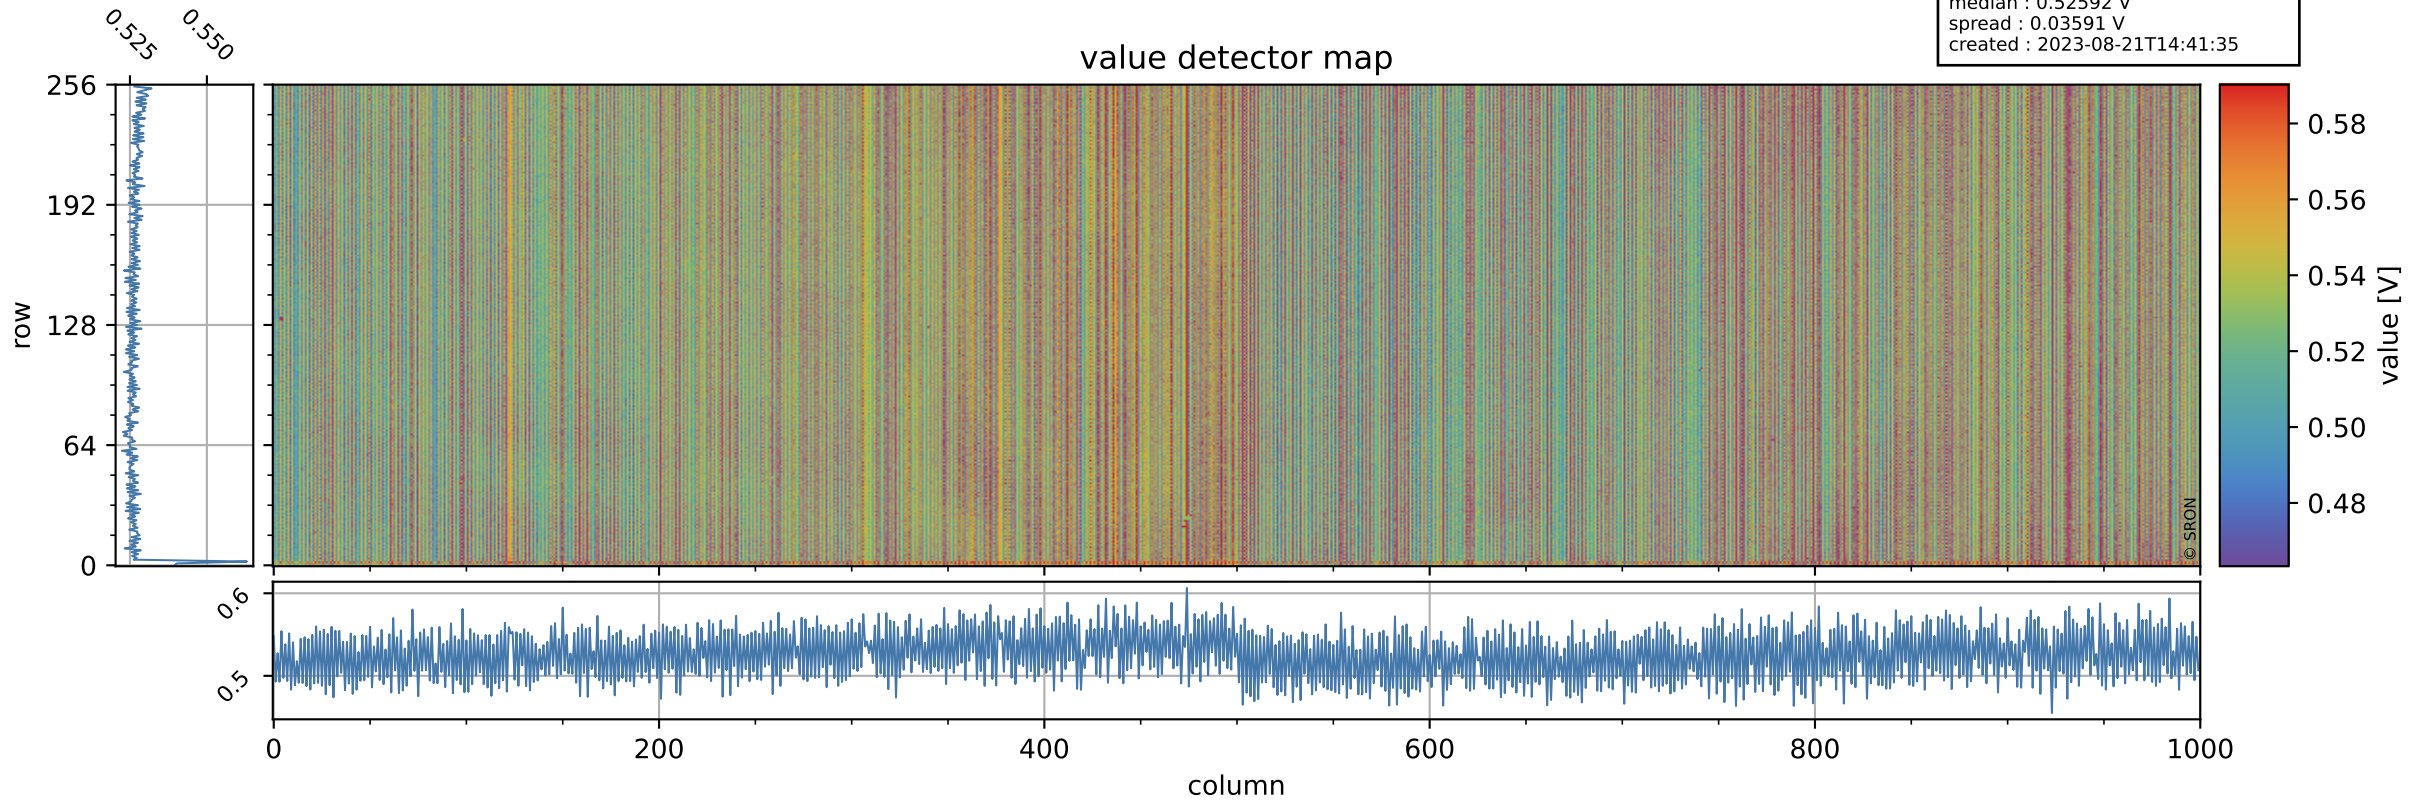

# Tropomi SWIR offset (official)

orbits : 19 in [13537, 13582]  
coverage : 2020-05-24 / 2020-05-27  
median : 0.52592 V  
spread : 0.03591 V  
created : 2023-08-21T14:41:35

## value detector map

# Tropomi SWIR offset (official)

orbits : 19 in [13537, 13582]  
coverage : 2020-05-24 / 2020-05-27  
median : 29.17  $\mu\text{V}$   
spread : 14.723  $\mu\text{V}$   
created : 2023-08-21T14:41:36

# Tropomi SWIR offset (official) ground-tracks of Sentinel-5P

orbits : 19 in [13537, 13582]  
coverage : 2020-05-24 / 2020-05-27  
created : 2023-08-21T14:41:36