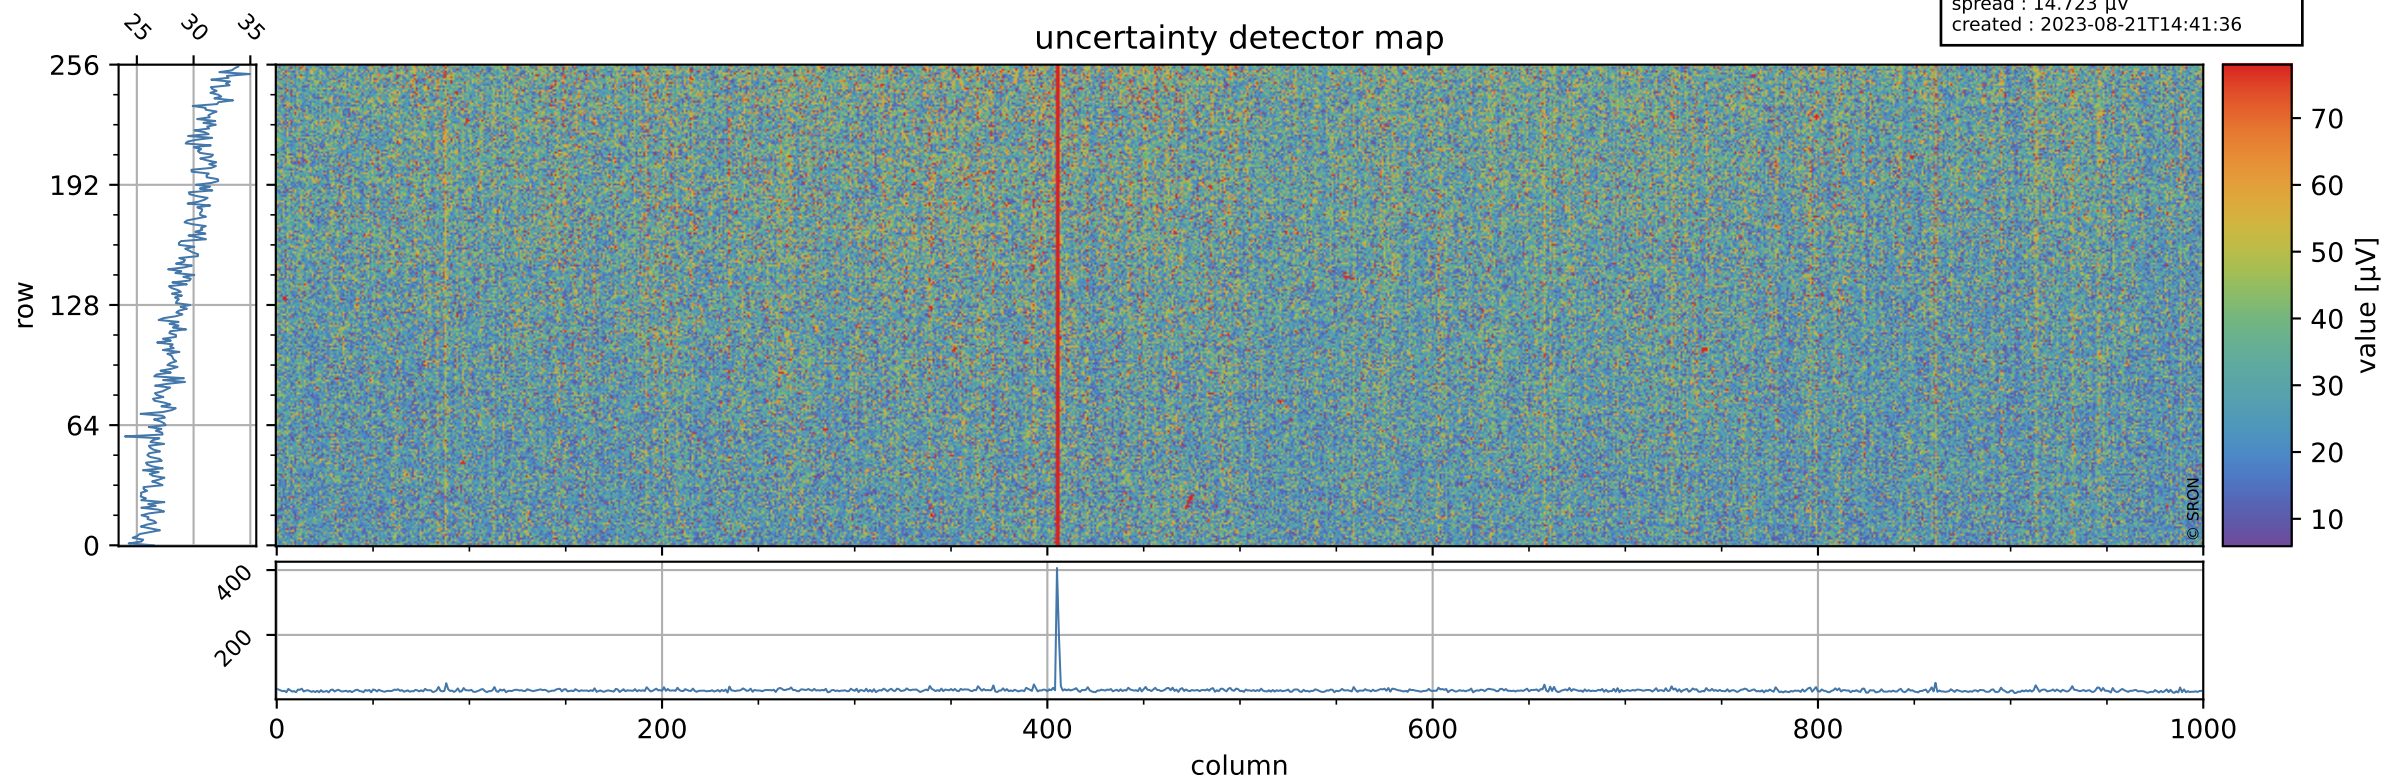

# Tropomi SWIR offset (official)

orbits : 19 in [13537, 13582]  
coverage : 2020-05-24 / 2020-05-27  
median : 0.52592 V  
spread : 0.03591 V  
created : 2023-08-21T14:41:35

## value detector map

# Tropomi SWIR offset (official)

orbits : 19 in [13537, 13582]  
coverage : 2020-05-24 / 2020-05-27  
median : 29.17  $\mu\text{V}$   
spread : 14.723  $\mu\text{V}$   
created : 2023-08-21T14:41:36

# Tropomi SWIR offset (official) ground-tracks of Sentinel-5P

orbits : 19 in [13537, 13582]  
coverage : 2020-05-24 / 2020-05-27  
created : 2023-08-21T14:41:36