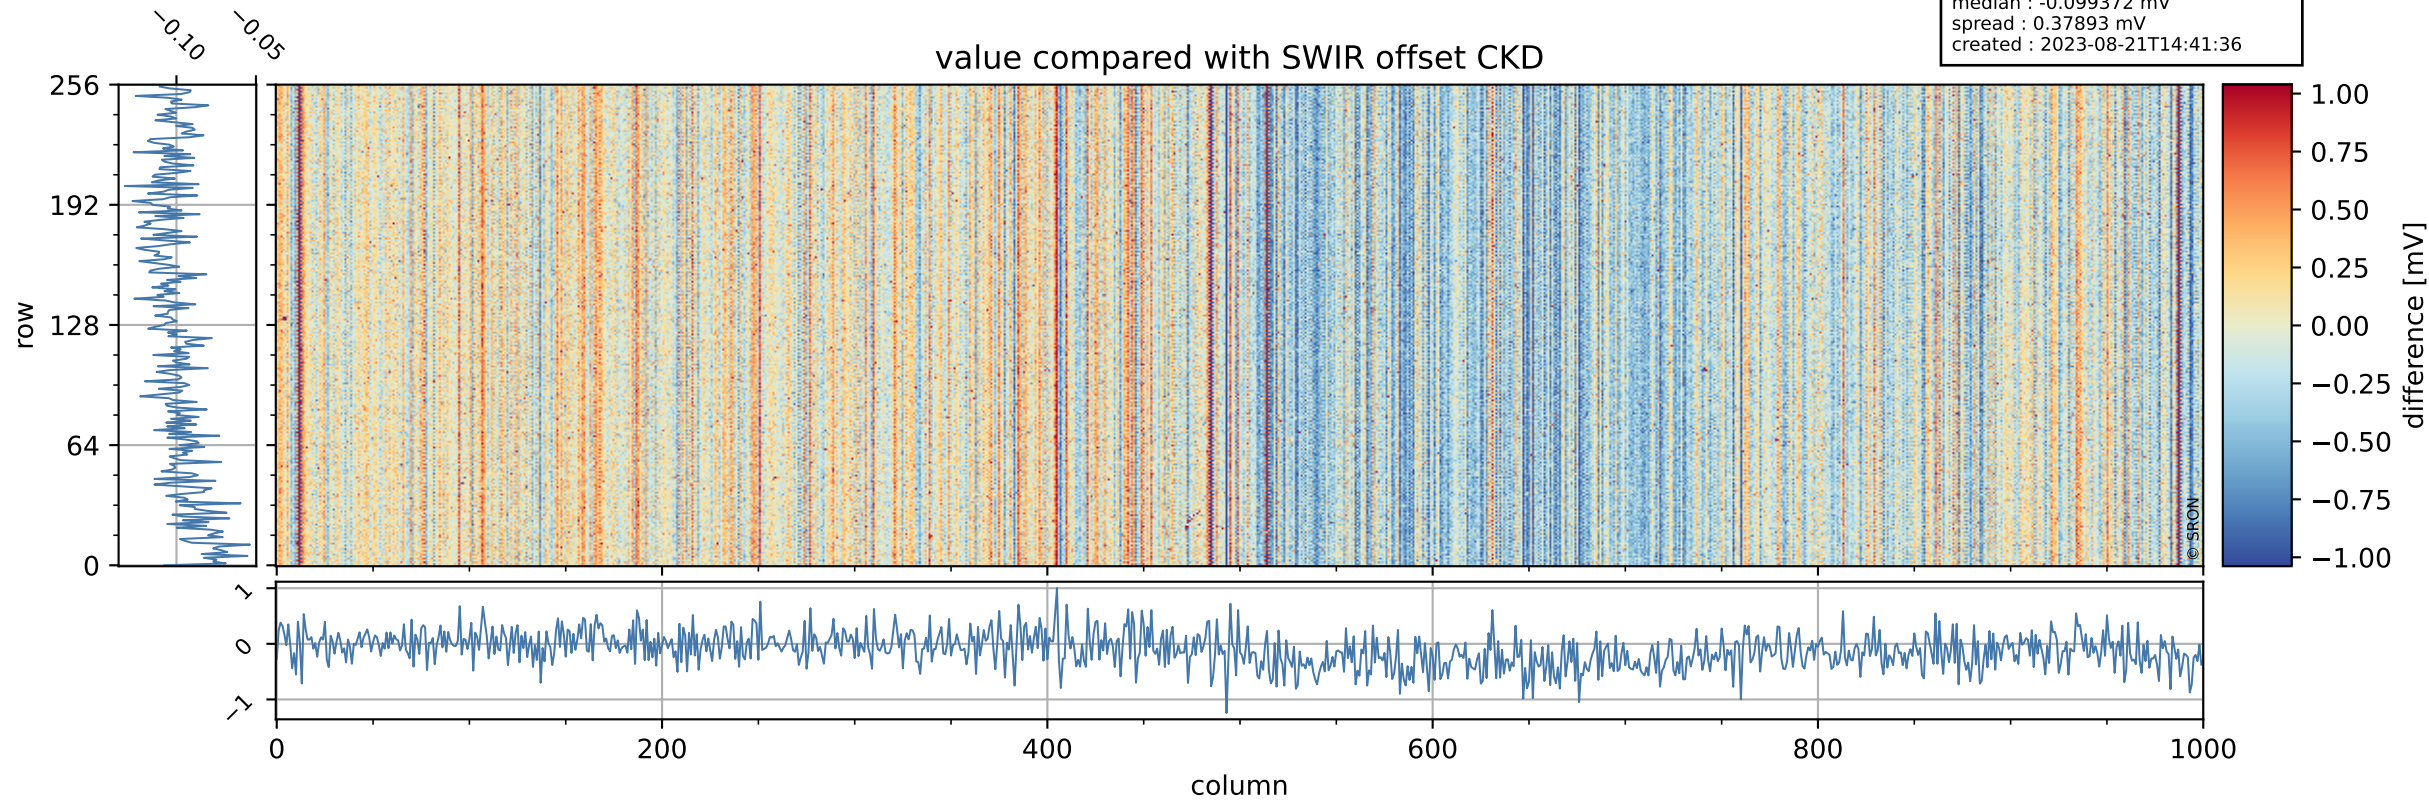

## value detector map

# Tropomi SWIR offset (official)

orbits : 19 in [13537, 13582]  
coverage : 2020-05-24 / 2020-05-27  
median : 29.17  $\mu\text{V}$   
spread : 14.723  $\mu\text{V}$   
created : 2023-08-21T14:41:36

# Tropomi SWIR offset (official)

orbits : 19 in [13537, 13582]  
coverage : 2020-05-24 / 2020-05-27  
median : -0.099372 mV  
spread : 0.37893 mV  
created : 2023-08-21T14:41:36

value compared with SWIR offset CKD

# Tropomi SWIR offset (official) ground-tracks of Sentinel-5P

orbits : 19 in [13537, 13582]  
coverage : 2020-05-24 / 2020-05-27  
created : 2023-08-21T14:41:36