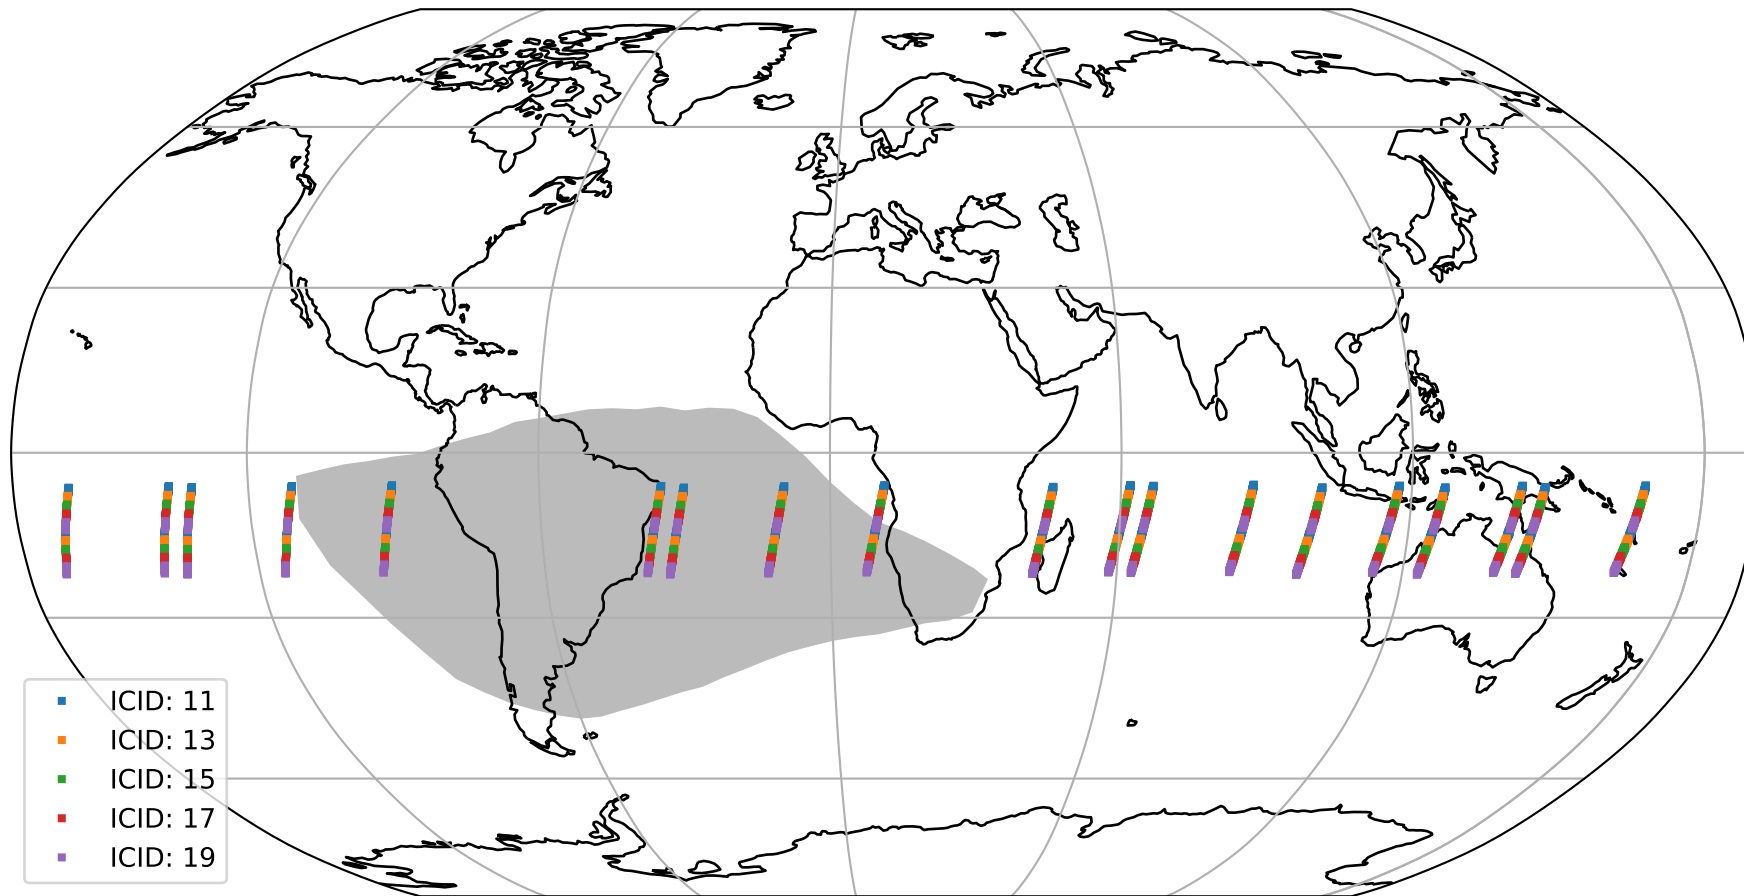

# Tropomi SWIR offset (official)

orbits : 19 in [13537, 13582]  
coverage : 2020-05-24 / 2020-05-27  
median : 29.17  $\mu\text{V}$   
spread : 14.723  $\mu\text{V}$   
created : 2023-08-21T14:41:36

# Tropomi SWIR offset (official)

orbits : 19 in [13537, 13582]  
coverage : 2020-05-24 / 2020-05-27  
median : -0.099372 mV  
spread : 0.37893 mV  
created : 2023-08-21T14:41:36

value compared with SWIR offset CKD

# Tropomi SWIR offset (official) ground-tracks of Sentinel-5P

orbits : 19 in [13537, 13582]  
coverage : 2020-05-24 / 2020-05-27  
created : 2023-08-21T14:41:36

# Tropomi SWIR offset (official)

orbits : [2827, 13582]  
coverage : 2018-04-30 / 2020-05-27  
created : 2023-08-21T14:41:36