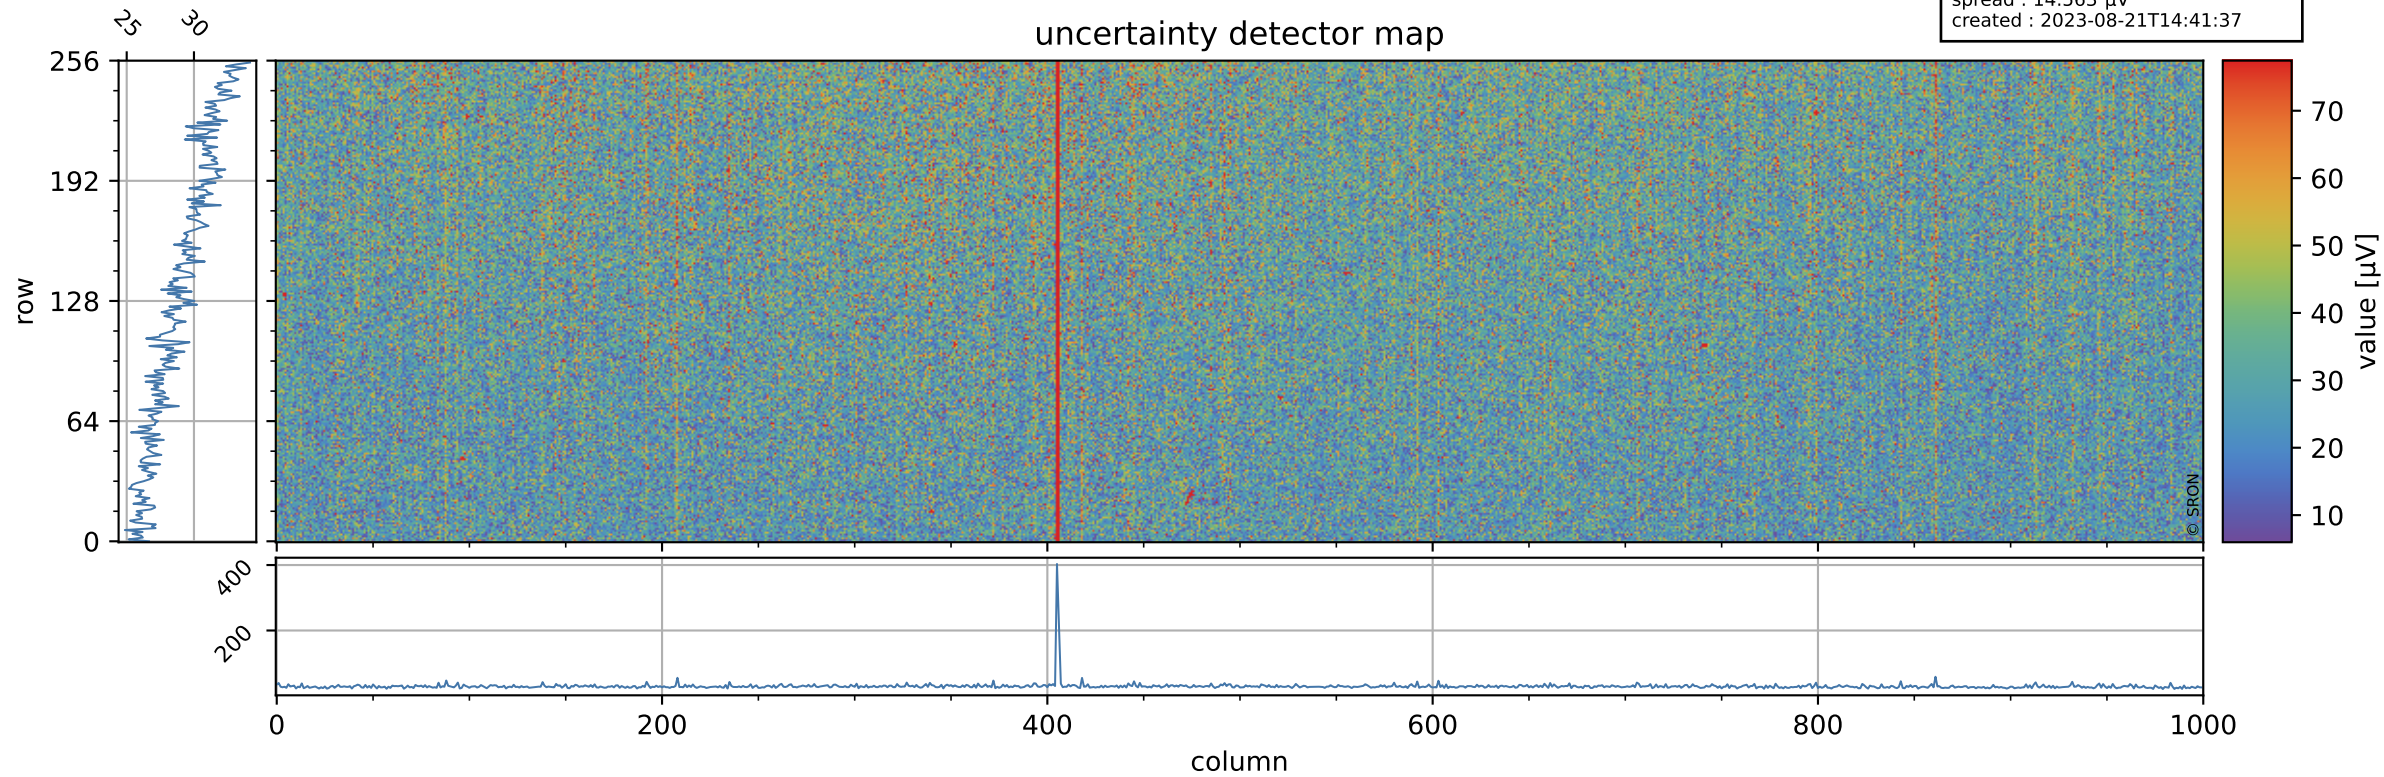

Tropomi SWIR offset (official)

orbits : 20 in [13552, 13597]
coverage : 2020-05-25 / 2020-05-28
median : 0.52592 V
spread : 0.03591 V
created : 2023-08-21T14:41:37

value detector map

Tropomi SWIR offset (official)

orbits : 20 in [13552, 13597]
coverage : 2020-05-25 / 2020-05-28
median : 29.214 μV
spread : 14.563 μV
created : 2023-08-21T14:41:37

Tropomi SWIR offset (official)

orbits : 20 in [13552, 13597]
coverage : 2020-05-25 / 2020-05-28
median : -0.095428 mV
spread : 0.37944 mV
created : 2023-08-21T14:41:38

value compared with SWIR offset CKD

Tropomi SWIR offset (official) ground-tracks of Sentinel-5P

orbits : 20 in [13552, 13597]
coverage : 2020-05-25 / 2020-05-28
created : 2023-08-21T14:41:38

Tropomi SWIR offset (official)

orbits : [2827, 13597]
coverage : 2018-04-30 / 2020-05-28
created : 2023-08-21T14:41:38

trend of detector median & temperatures