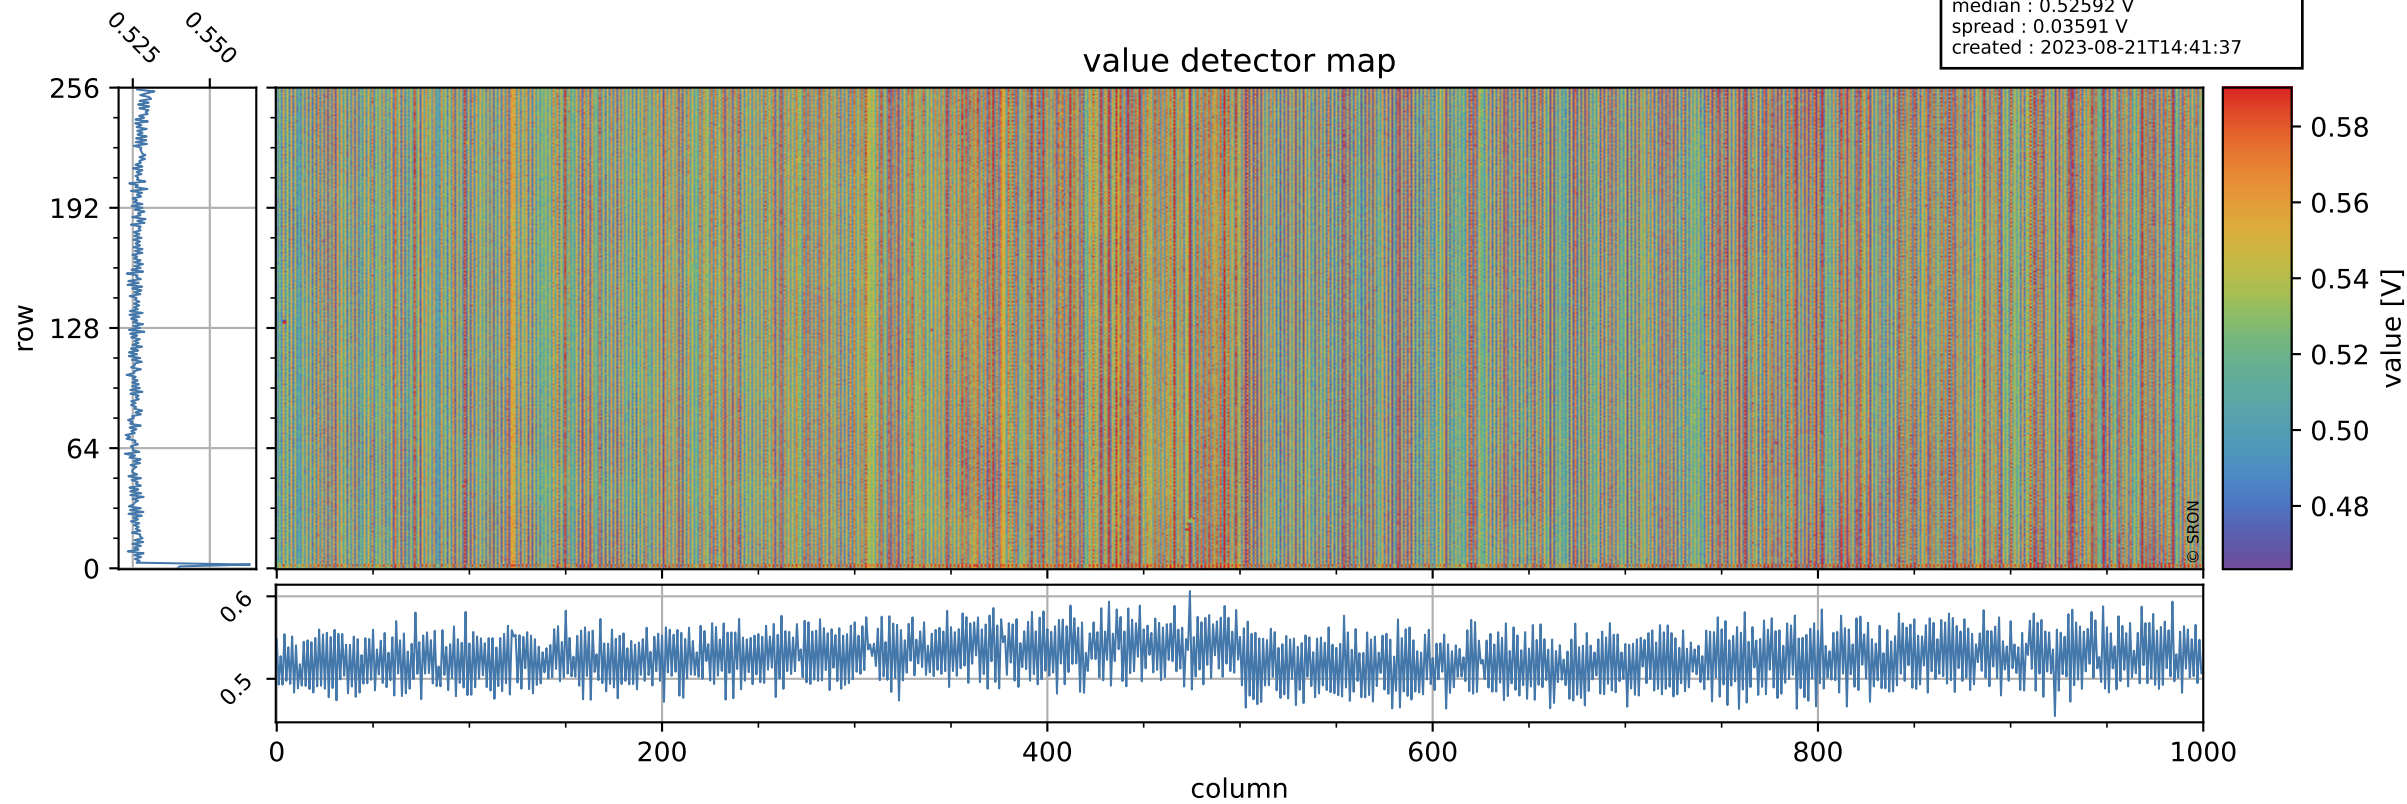

Tropomi SWIR offset (official)

orbits : 20 in [13552, 13597]
coverage : 2020-05-25 / 2020-05-28
median : 0.52592 V
spread : 0.03591 V
created : 2023-08-21T14:41:37

value detector map

Tropomi SWIR offset (official)

orbits : 20 in [13552, 13597]
coverage : 2020-05-25 / 2020-05-28
median : 29.214 μV
spread : 14.563 μV
created : 2023-08-21T14:41:37

Tropomi SWIR offset (official)

orbits : 20 in [13552, 13597]
coverage : 2020-05-25 / 2020-05-28
median : -0.095428 mV
spread : 0.37944 mV
created : 2023-08-21T14:41:38

value compared with SWIR offset CKD

Tropomi SWIR offset (official) ground-tracks of Sentinel-5P

orbits : 20 in [13552, 13597]
coverage : 2020-05-25 / 2020-05-28
created : 2023-08-21T14:41:38

Tropomi SWIR offset (official)

orbits : [2827, 13597]
coverage : 2018-04-30 / 2020-05-28
created : 2023-08-21T14:41:38

trend of detector median & temperatures