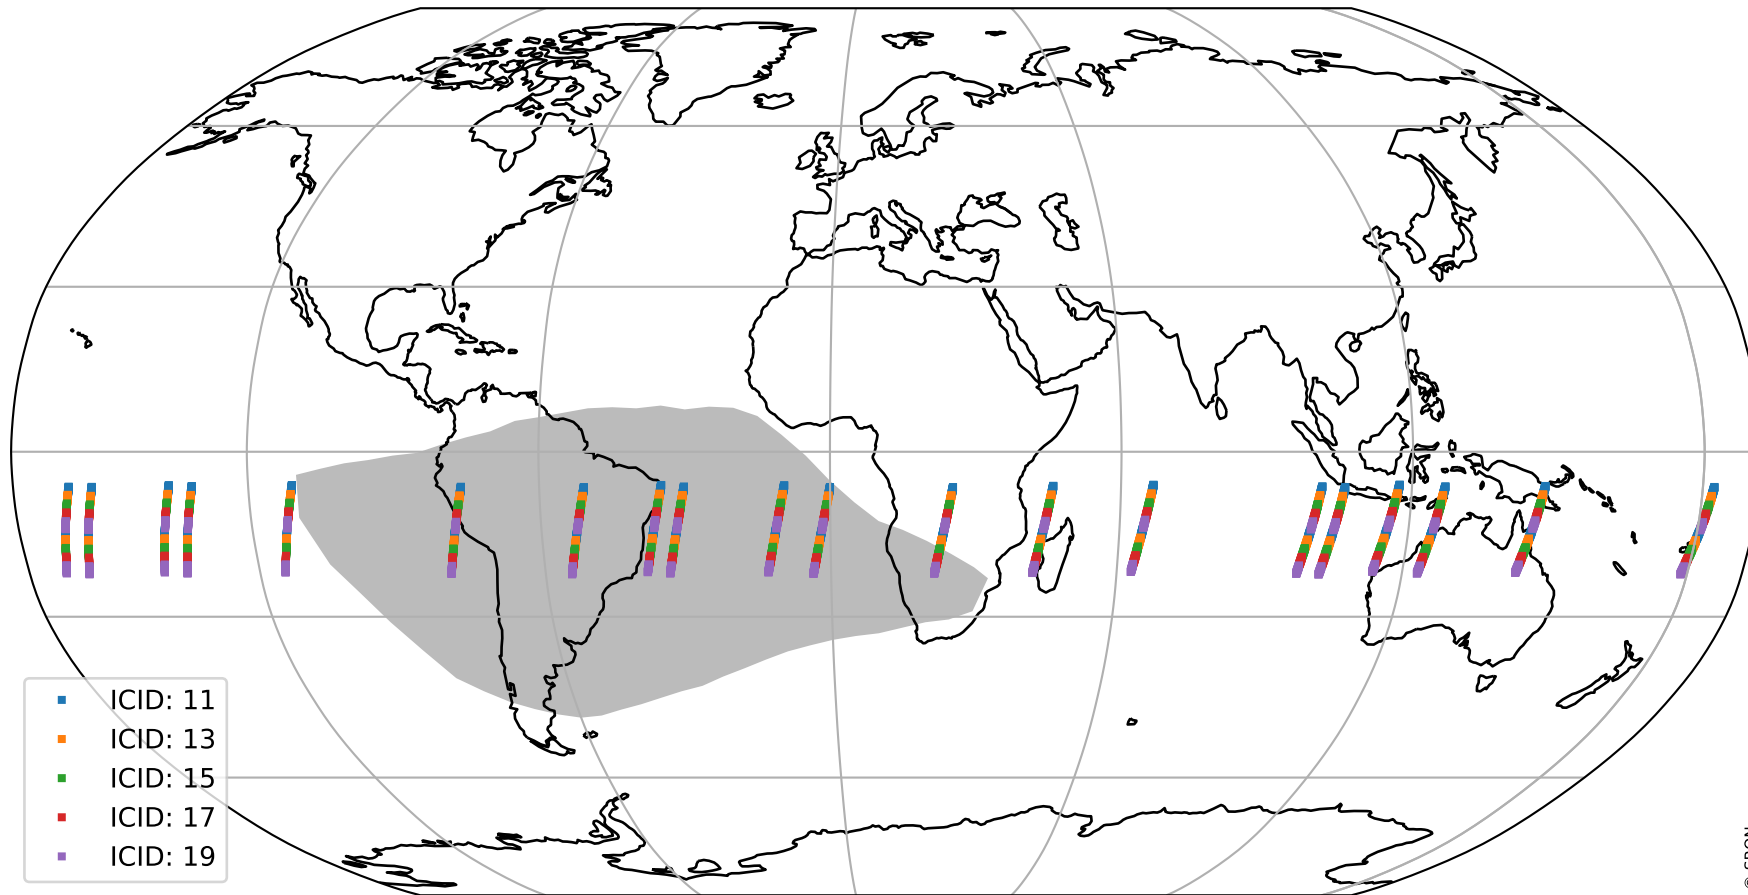

Tropomi SWIR offset (official)

orbits : 20 in [13552, 13597]
coverage : 2020-05-25 / 2020-05-28
median : 0.52592 V
spread : 0.03591 V
created : 2023-08-21T14:41:37

value detector map

Tropomi SWIR offset (official)

orbits : 20 in [13552, 13597]
coverage : 2020-05-25 / 2020-05-28
median : 29.214 μV
spread : 14.563 μV
created : 2023-08-21T14:41:37

Tropomi SWIR offset (official)

orbits : 20 in [13552, 13597]
coverage : 2020-05-25 / 2020-05-28
median : -0.095428 mV
spread : 0.37944 mV
created : 2023-08-21T14:41:38

value compared with SWIR offset CKD

Tropomi SWIR offset (official) ground-tracks of Sentinel-5P

orbits : 20 in [13552, 13597]
coverage : 2020-05-25 / 2020-05-28
created : 2023-08-21T14:41:38

Tropomi SWIR offset (official)

orbits : [2827, 13597]
coverage : 2018-04-30 / 2020-05-28
created : 2023-08-21T14:41:38

trend of detector median & temperatures