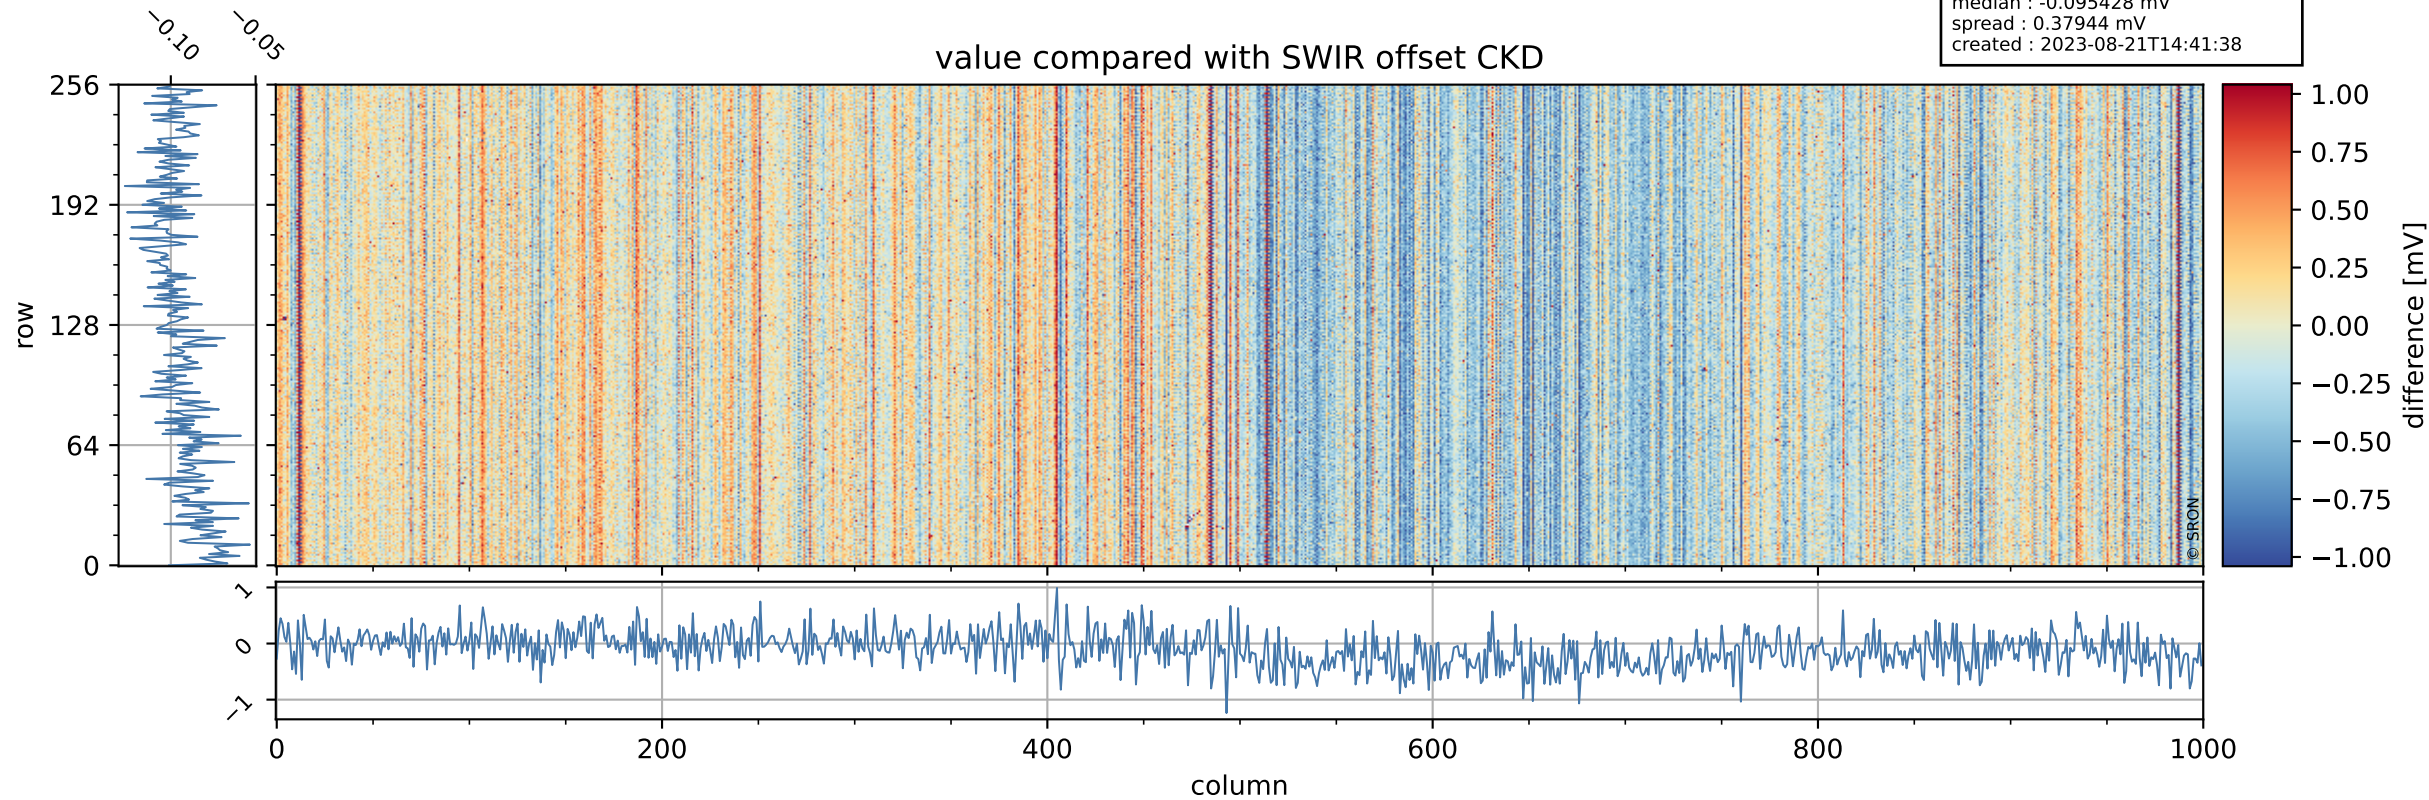

Tropomi SWIR offset (official)

orbits : 20 in [13552, 13597]
coverage : 2020-05-25 / 2020-05-28
median : 0.52592 V
spread : 0.03591 V
created : 2023-08-21T14:41:37

value detector map

Tropomi SWIR offset (official)

orbits : 20 in [13552, 13597]
coverage : 2020-05-25 / 2020-05-28
median : 29.214 μV
spread : 14.563 μV
created : 2023-08-21T14:41:37

Tropomi SWIR offset (official)

orbits : 20 in [13552, 13597]
coverage : 2020-05-25 / 2020-05-28
median : -0.095428 mV
spread : 0.37944 mV
created : 2023-08-21T14:41:38

value compared with SWIR offset CKD

Tropomi SWIR offset (official) ground-tracks of Sentinel-5P

orbits : 20 in [13552, 13597]
coverage : 2020-05-25 / 2020-05-28
created : 2023-08-21T14:41:38

Tropomi SWIR offset (official)

orbits : [2827, 13597]
coverage : 2018-04-30 / 2020-05-28
created : 2023-08-21T14:41:38

trend of detector median & temperatures