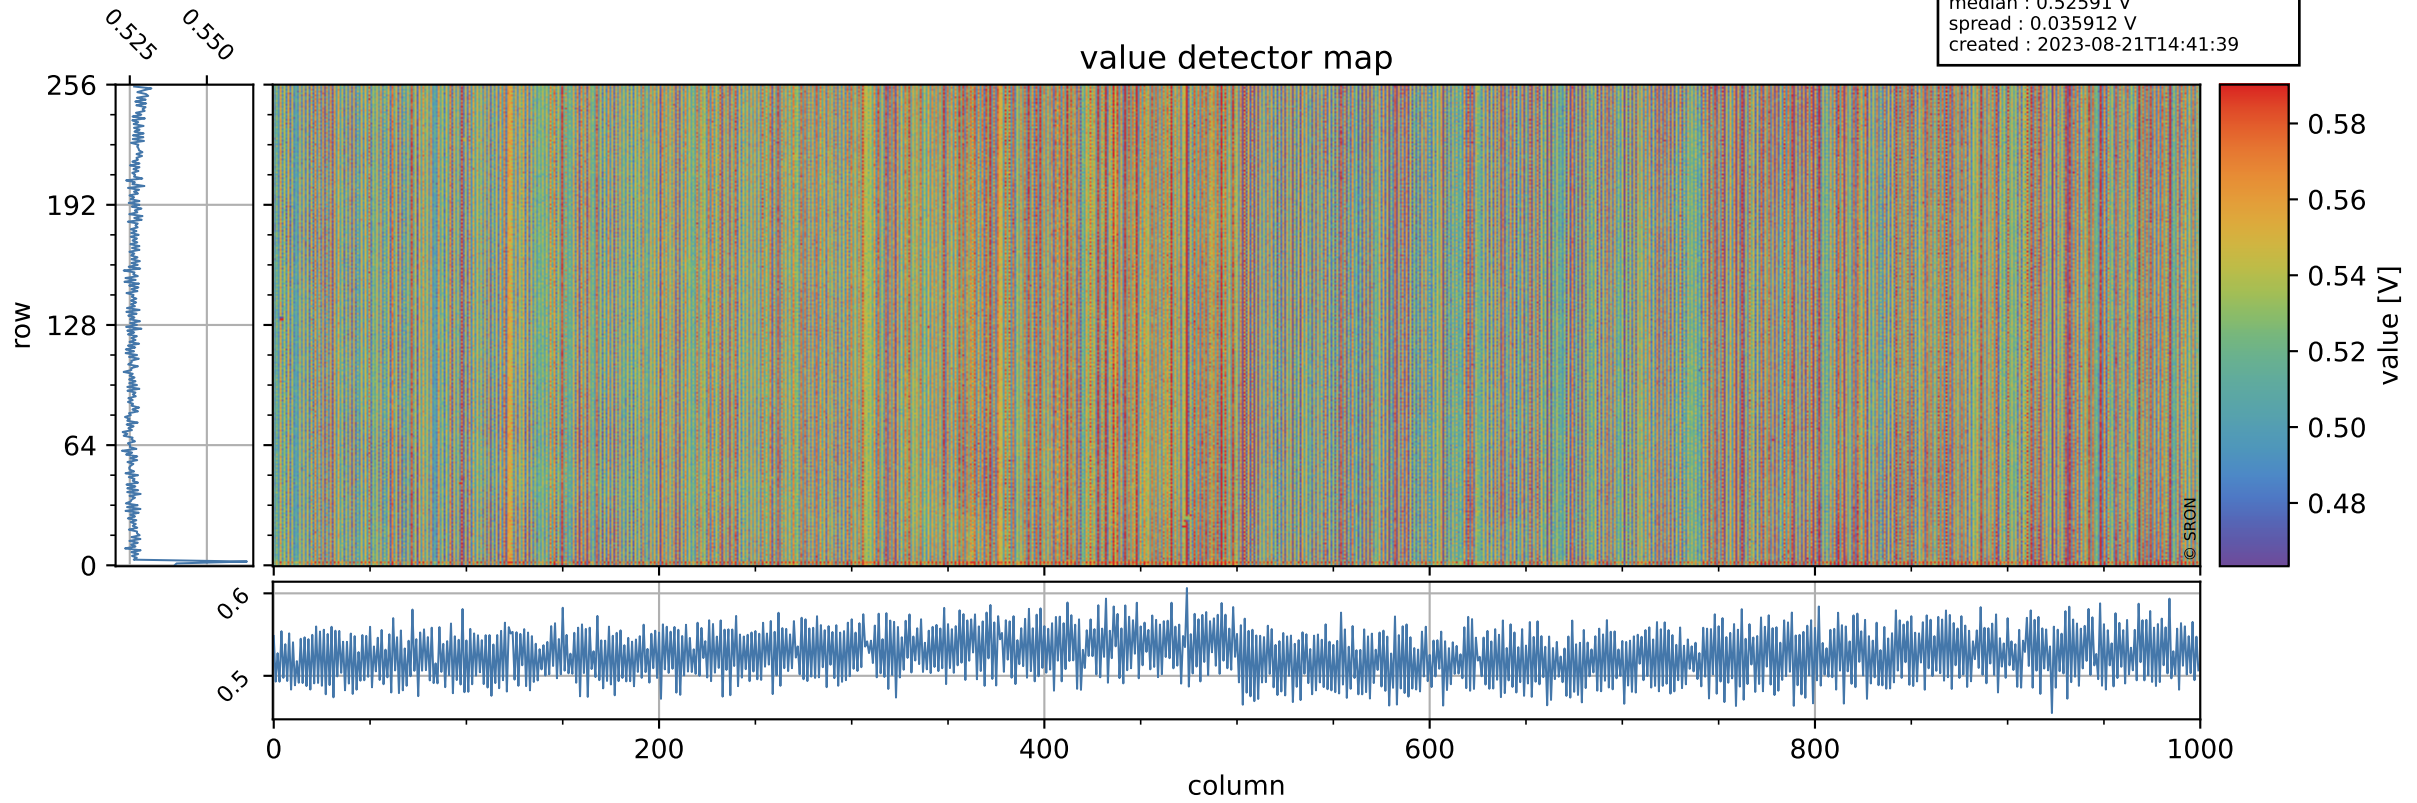

Tropomi SWIR offset (official)

orbits : 19 in [13567, 13612]
coverage : 2020-05-26 / 2020-05-29
median : 0.52591 V
spread : 0.035912 V
created : 2023-08-21T14:41:39

value detector map

Tropomi SWIR offset (official)

orbits : 19 in [13567, 13612]
coverage : 2020-05-26 / 2020-05-29
median : 30.817 μV
spread : 15.137 μV
created : 2023-08-21T14:41:40

Tropomi SWIR offset (official)

value compared with SWIR offset CKD

orbits : 19 in [13567, 13612]
coverage : 2020-05-26 / 2020-05-29
median : -0.10599 mV
spread : 0.37836 mV
created : 2023-08-21T14:41:40

Tropomi SWIR offset (official) ground-tracks of Sentinel-5P

orbits : 19 in [13567, 13612]
coverage : 2020-05-26 / 2020-05-29
created : 2023-08-21T14:41:40

Tropomi SWIR offset (official)

orbits : [2827, 13612]
coverage : 2018-04-30 / 2020-05-29
created : 2023-08-21T14:41:40

trend of detector median & temperatures