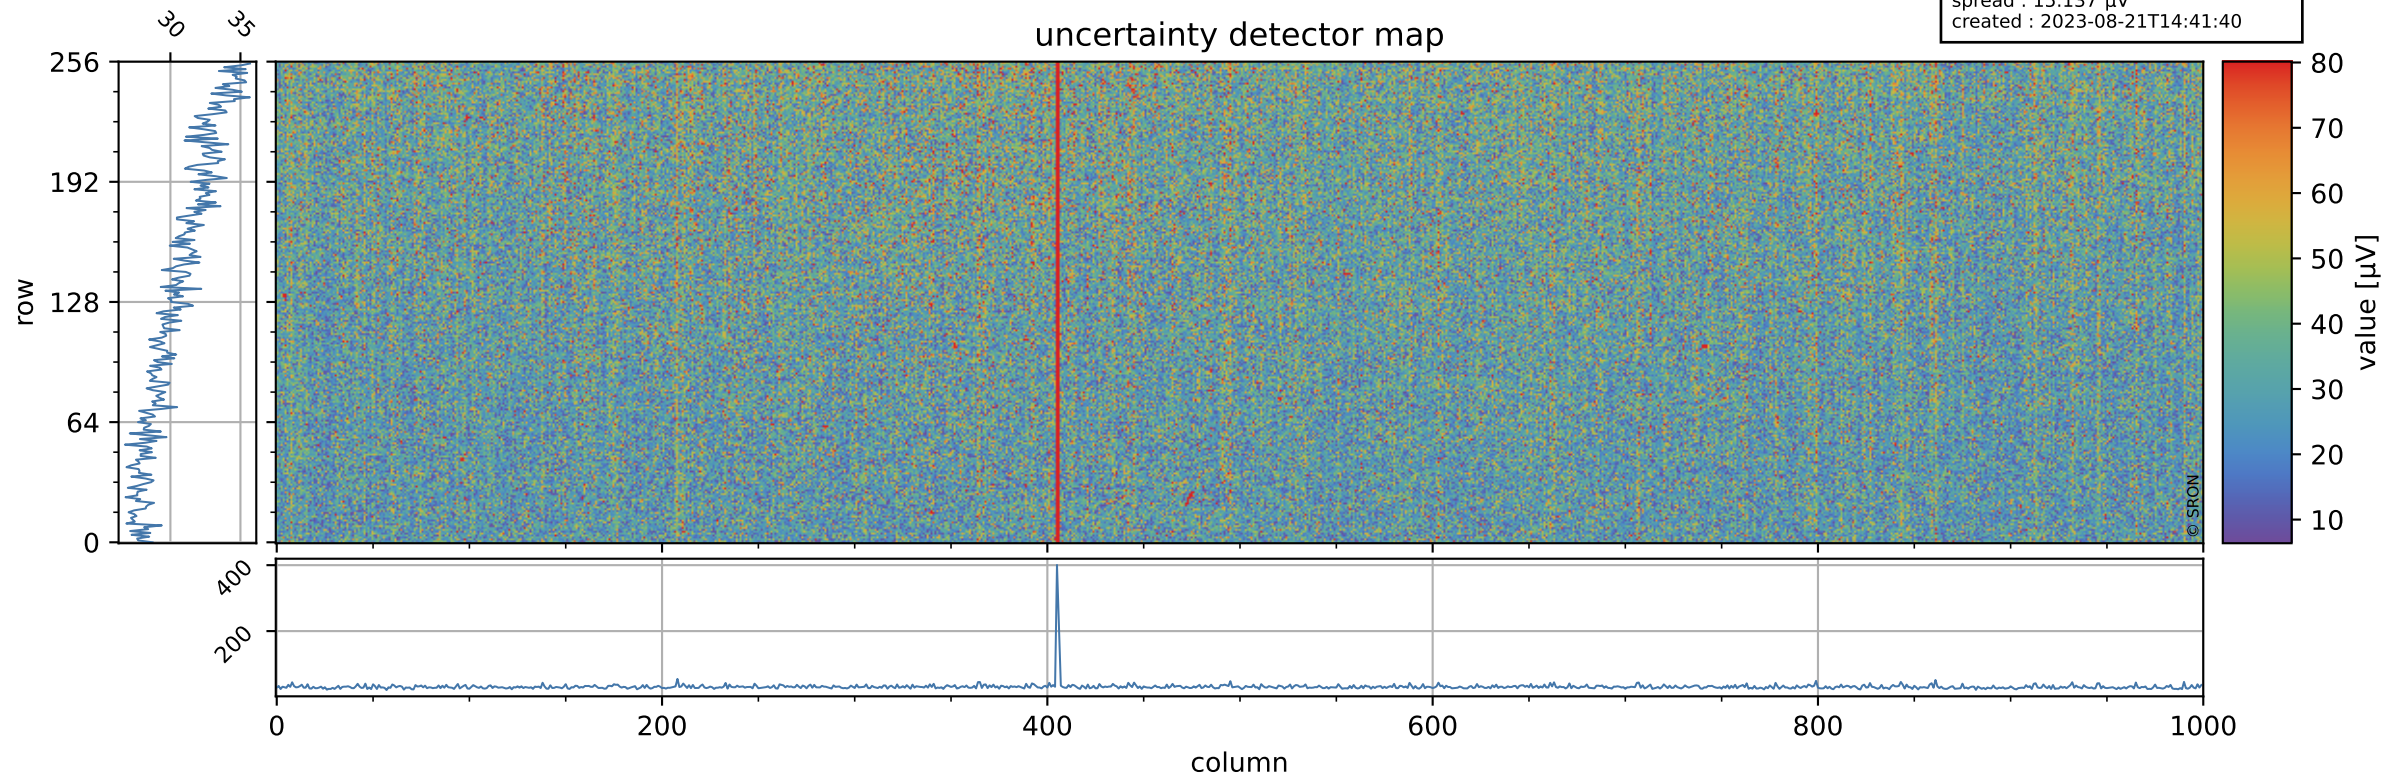

Tropomi SWIR offset (official)

orbits : 19 in [13567, 13612]
coverage : 2020-05-26 / 2020-05-29
median : 0.52591 V
spread : 0.035912 V
created : 2023-08-21T14:41:39

value detector map

Tropomi SWIR offset (official)

orbits : 19 in [13567, 13612]
coverage : 2020-05-26 / 2020-05-29
median : 30.817 μV
spread : 15.137 μV
created : 2023-08-21T14:41:40

Tropomi SWIR offset (official)

value compared with SWIR offset CKD

orbits : 19 in [13567, 13612]
coverage : 2020-05-26 / 2020-05-29
median : -0.10599 mV
spread : 0.37836 mV
created : 2023-08-21T14:41:40

Tropomi SWIR offset (official) ground-tracks of Sentinel-5P

orbits : 19 in [13567, 13612]
coverage : 2020-05-26 / 2020-05-29
created : 2023-08-21T14:41:40

Tropomi SWIR offset (official)

orbits : [2827, 13612]
coverage : 2018-04-30 / 2020-05-29
created : 2023-08-21T14:41:40

trend of detector median & temperatures