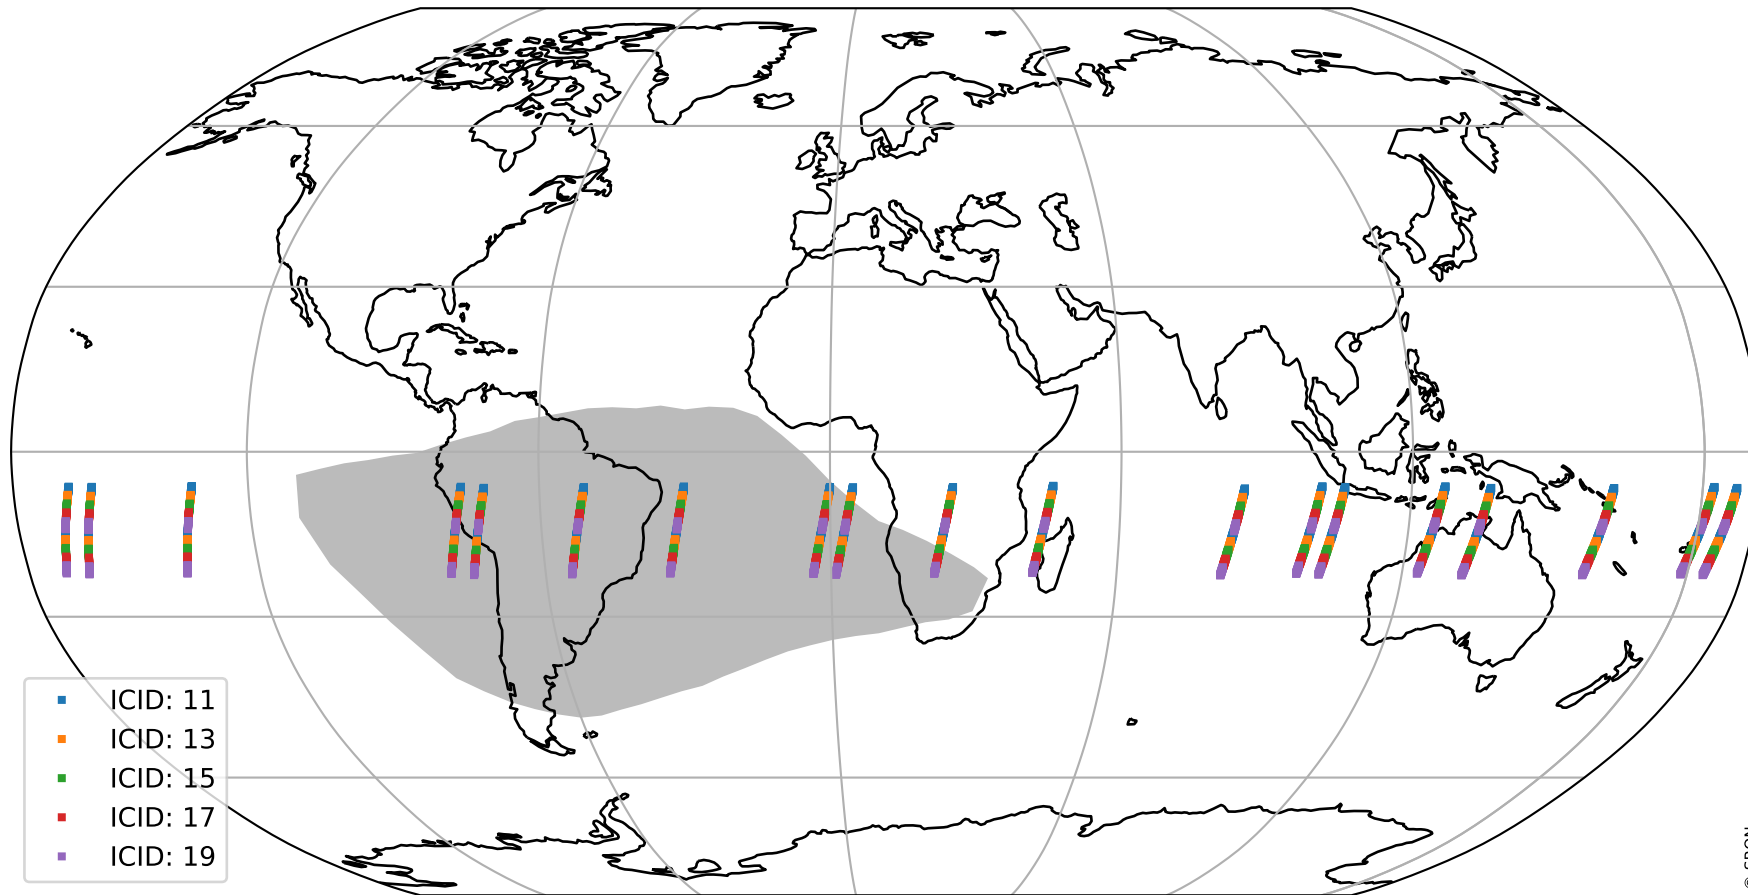

Tropomi SWIR offset (official)

orbits : 19 in [13567, 13612]
coverage : 2020-05-26 / 2020-05-29
median : 0.52591 V
spread : 0.035912 V
created : 2023-08-21T14:41:39

value detector map

Tropomi SWIR offset (official)

orbits : 19 in [13567, 13612]
coverage : 2020-05-26 / 2020-05-29
median : 30.817 μV
spread : 15.137 μV
created : 2023-08-21T14:41:40

Tropomi SWIR offset (official)

value compared with SWIR offset CKD

orbits : 19 in [13567, 13612]
coverage : 2020-05-26 / 2020-05-29
median : -0.10599 mV
spread : 0.37836 mV
created : 2023-08-21T14:41:40

Tropomi SWIR offset (official) ground-tracks of Sentinel-5P

orbits : 19 in [13567, 13612]
coverage : 2020-05-26 / 2020-05-29
created : 2023-08-21T14:41:40

Tropomi SWIR offset (official)

orbits : [2827, 13612]
coverage : 2018-04-30 / 2020-05-29
created : 2023-08-21T14:41:40

trend of detector median & temperatures