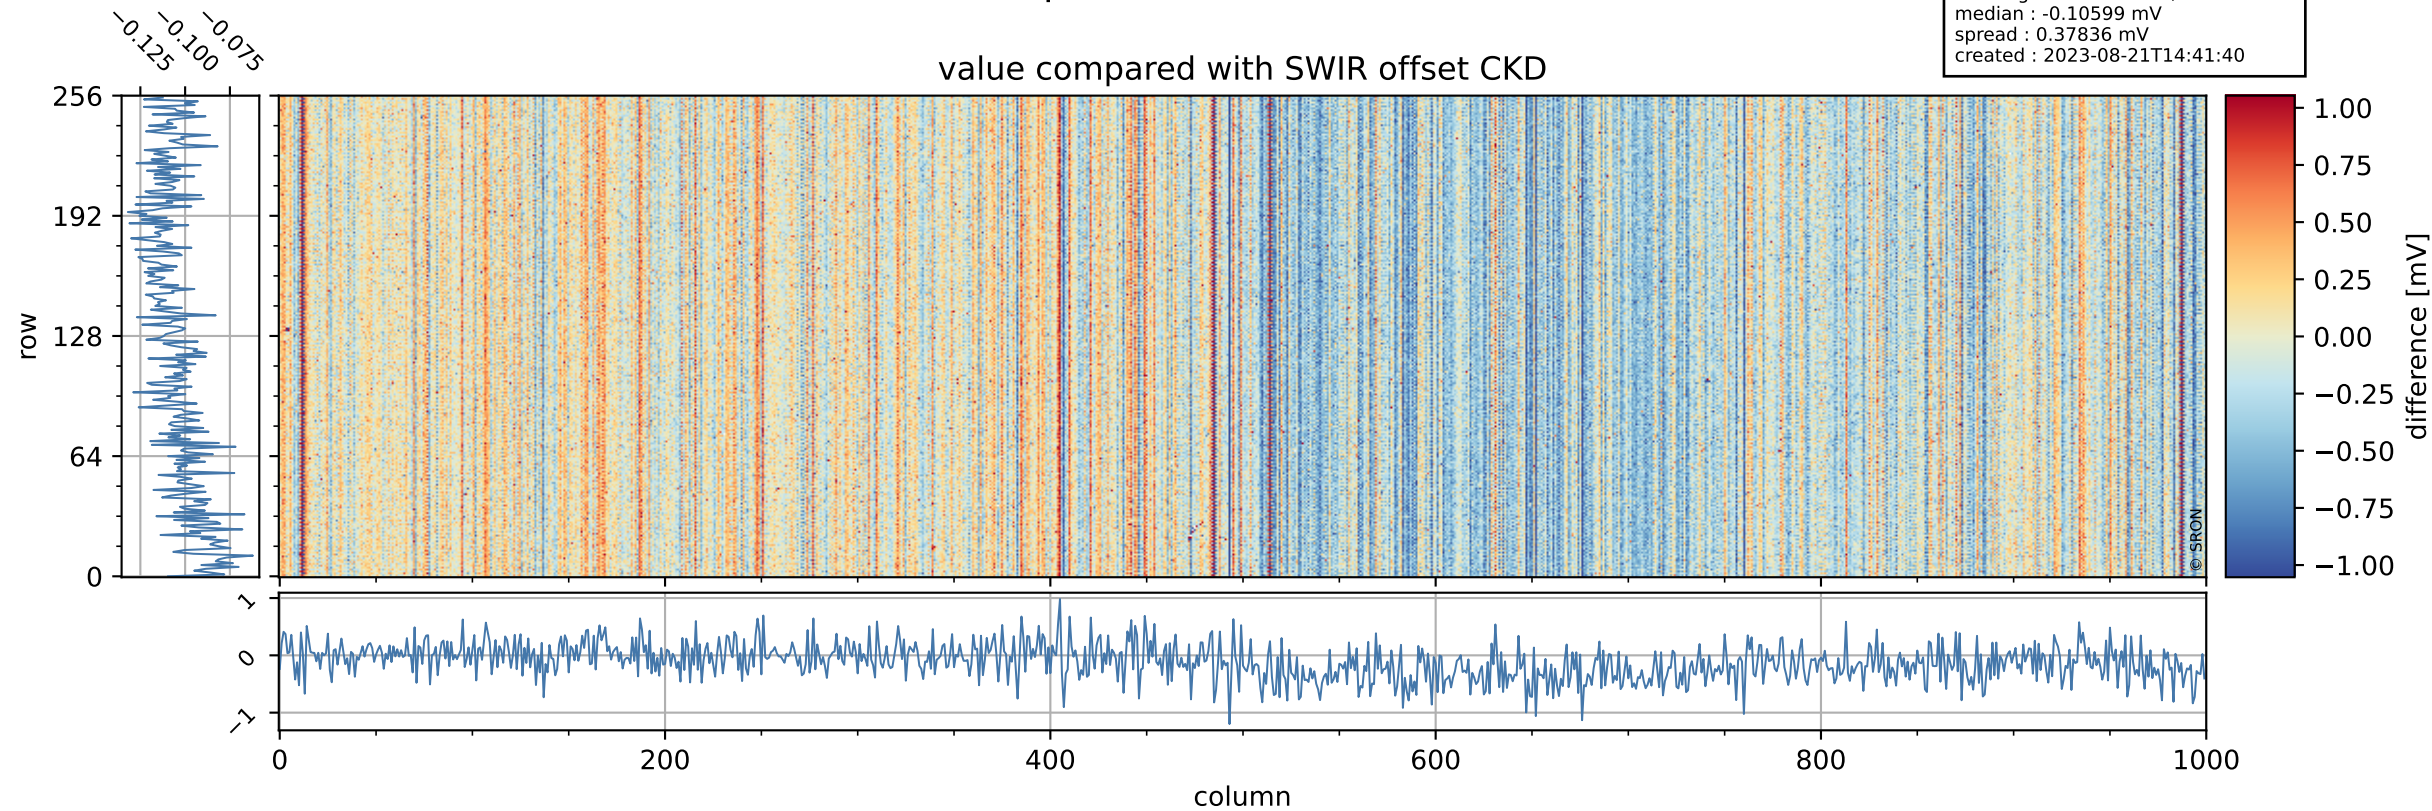

Tropomi SWIR offset (official)

orbits : 19 in [13567, 13612]
coverage : 2020-05-26 / 2020-05-29
median : 0.52591 V
spread : 0.035912 V
created : 2023-08-21T14:41:39

value detector map

Tropomi SWIR offset (official)

orbits : 19 in [13567, 13612]
coverage : 2020-05-26 / 2020-05-29
median : 30.817 μV
spread : 15.137 μV
created : 2023-08-21T14:41:40

Tropomi SWIR offset (official)

value compared with SWIR offset CKD

orbits : 19 in [13567, 13612]
coverage : 2020-05-26 / 2020-05-29
median : -0.10599 mV
spread : 0.37836 mV
created : 2023-08-21T14:41:40

Tropomi SWIR offset (official) ground-tracks of Sentinel-5P

orbits : 19 in [13567, 13612]
coverage : 2020-05-26 / 2020-05-29
created : 2023-08-21T14:41:40

Tropomi SWIR offset (official)

orbits : [2827, 13612]
coverage : 2018-04-30 / 2020-05-29
created : 2023-08-21T14:41:40

trend of detector median & temperatures