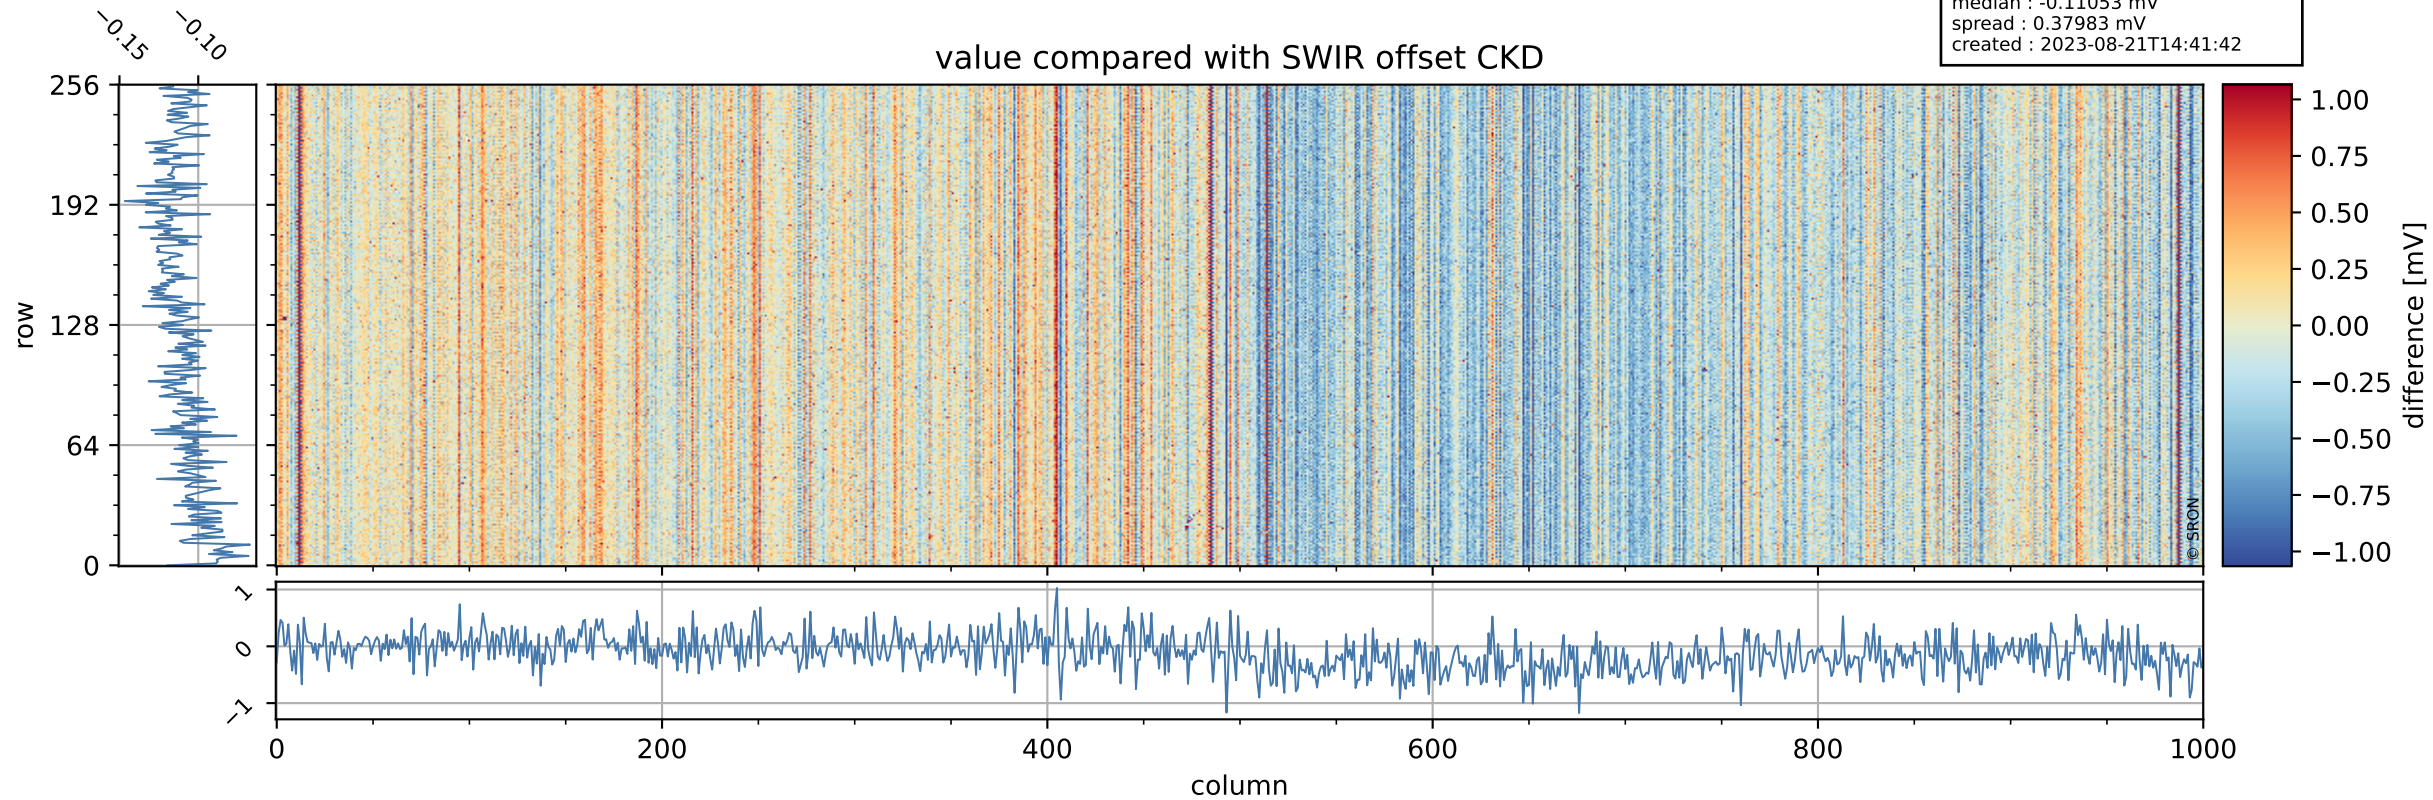

Tropomi SWIR offset (official)

orbits : 20 in [13582, 13627]
coverage : 2020-05-27 / 2020-05-30
median : 0.52591 V
spread : 0.035914 V
created : 2023-08-21T14:41:41

value detector map

Tropomi SWIR offset (official)

orbits : 20 in [13582, 13627]
coverage : 2020-05-27 / 2020-05-30
median : 31.247 μV
spread : 15.327 μV
created : 2023-08-21T14:41:41

Tropomi SWIR offset (official)

value compared with SWIR offset CKD

orbits : 20 in [13582, 13627]
coverage : 2020-05-27 / 2020-05-30
median : -0.11053 mV
spread : 0.37983 mV
created : 2023-08-21T14:41:42

Tropomi SWIR offset (official) ground-tracks of Sentinel-5P

orbits : 20 in [13582, 13627]
coverage : 2020-05-27 / 2020-05-30
created : 2023-08-21T14:41:42

Tropomi SWIR offset (official)

orbits : [2827, 13627]
coverage : 2018-04-30 / 2020-05-30
created : 2023-08-21T14:41:42

trend of detector median & temperatures