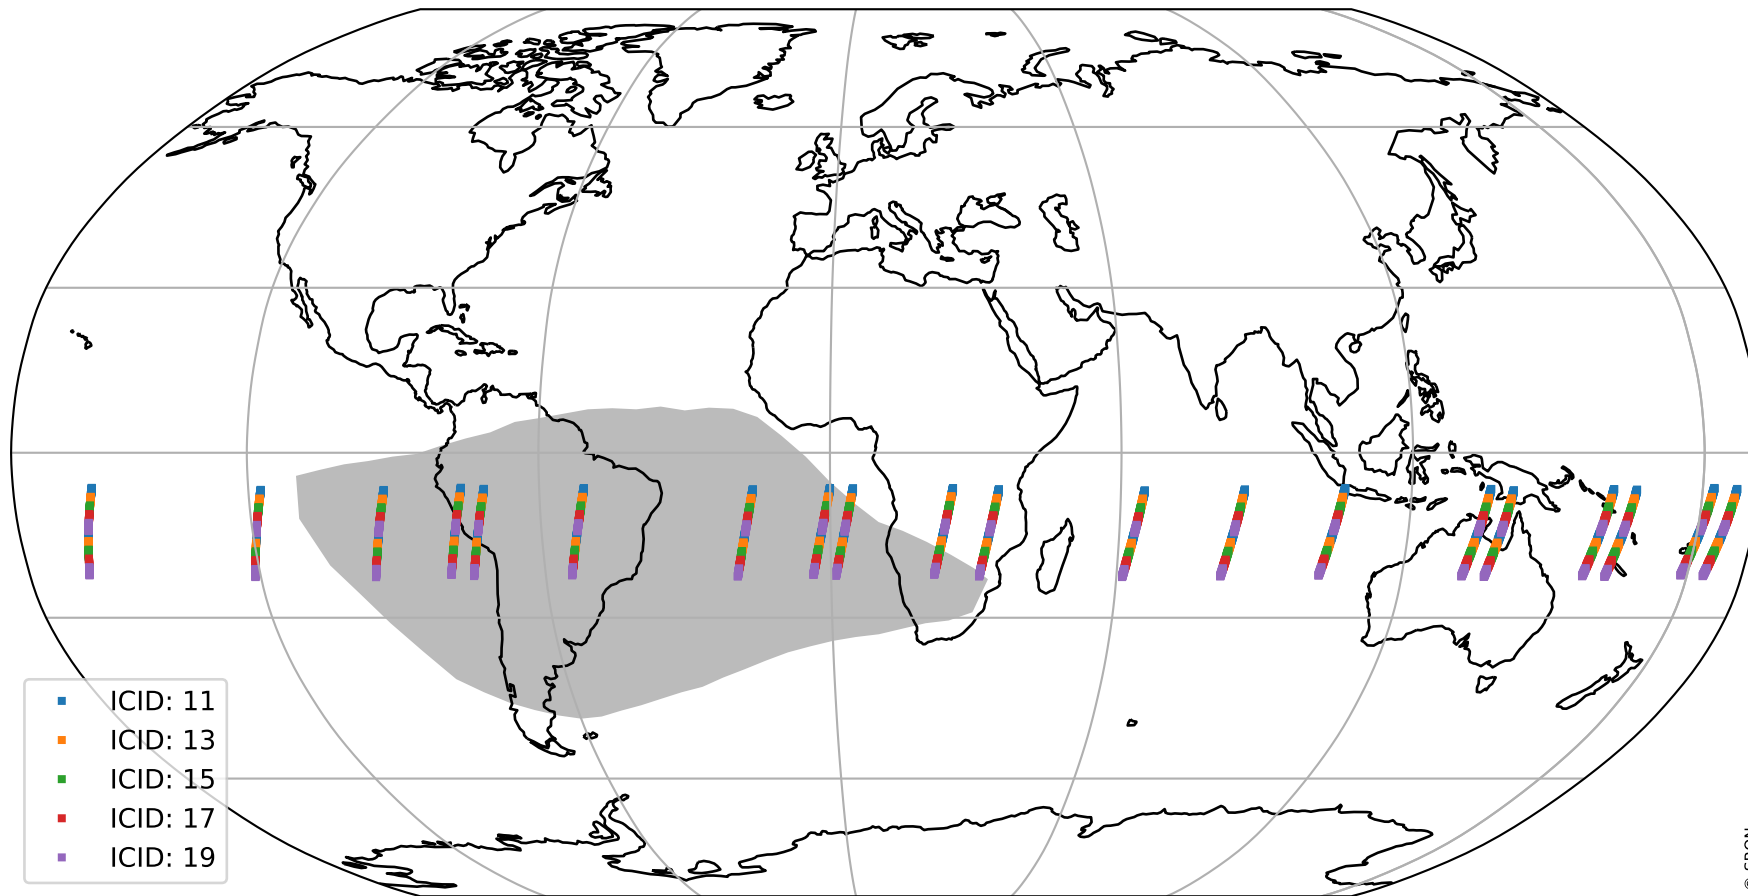

Tropomi SWIR offset (official)

orbits : 20 in [13582, 13627]
coverage : 2020-05-27 / 2020-05-30
median : 0.52591 V
spread : 0.035914 V
created : 2023-08-21T14:41:41

value detector map

Tropomi SWIR offset (official)

orbits : 20 in [13582, 13627]
coverage : 2020-05-27 / 2020-05-30
median : 31.247 μV
spread : 15.327 μV
created : 2023-08-21T14:41:41

Tropomi SWIR offset (official)

value compared with SWIR offset CKD

orbits : 20 in [13582, 13627]
coverage : 2020-05-27 / 2020-05-30
median : -0.11053 mV
spread : 0.37983 mV
created : 2023-08-21T14:41:42

Tropomi SWIR offset (official) ground-tracks of Sentinel-5P

orbits : 20 in [13582, 13627]
coverage : 2020-05-27 / 2020-05-30
created : 2023-08-21T14:41:42

Tropomi SWIR offset (official)

orbits : [2827, 13627]
coverage : 2018-04-30 / 2020-05-30
created : 2023-08-21T14:41:42

trend of detector median & temperatures