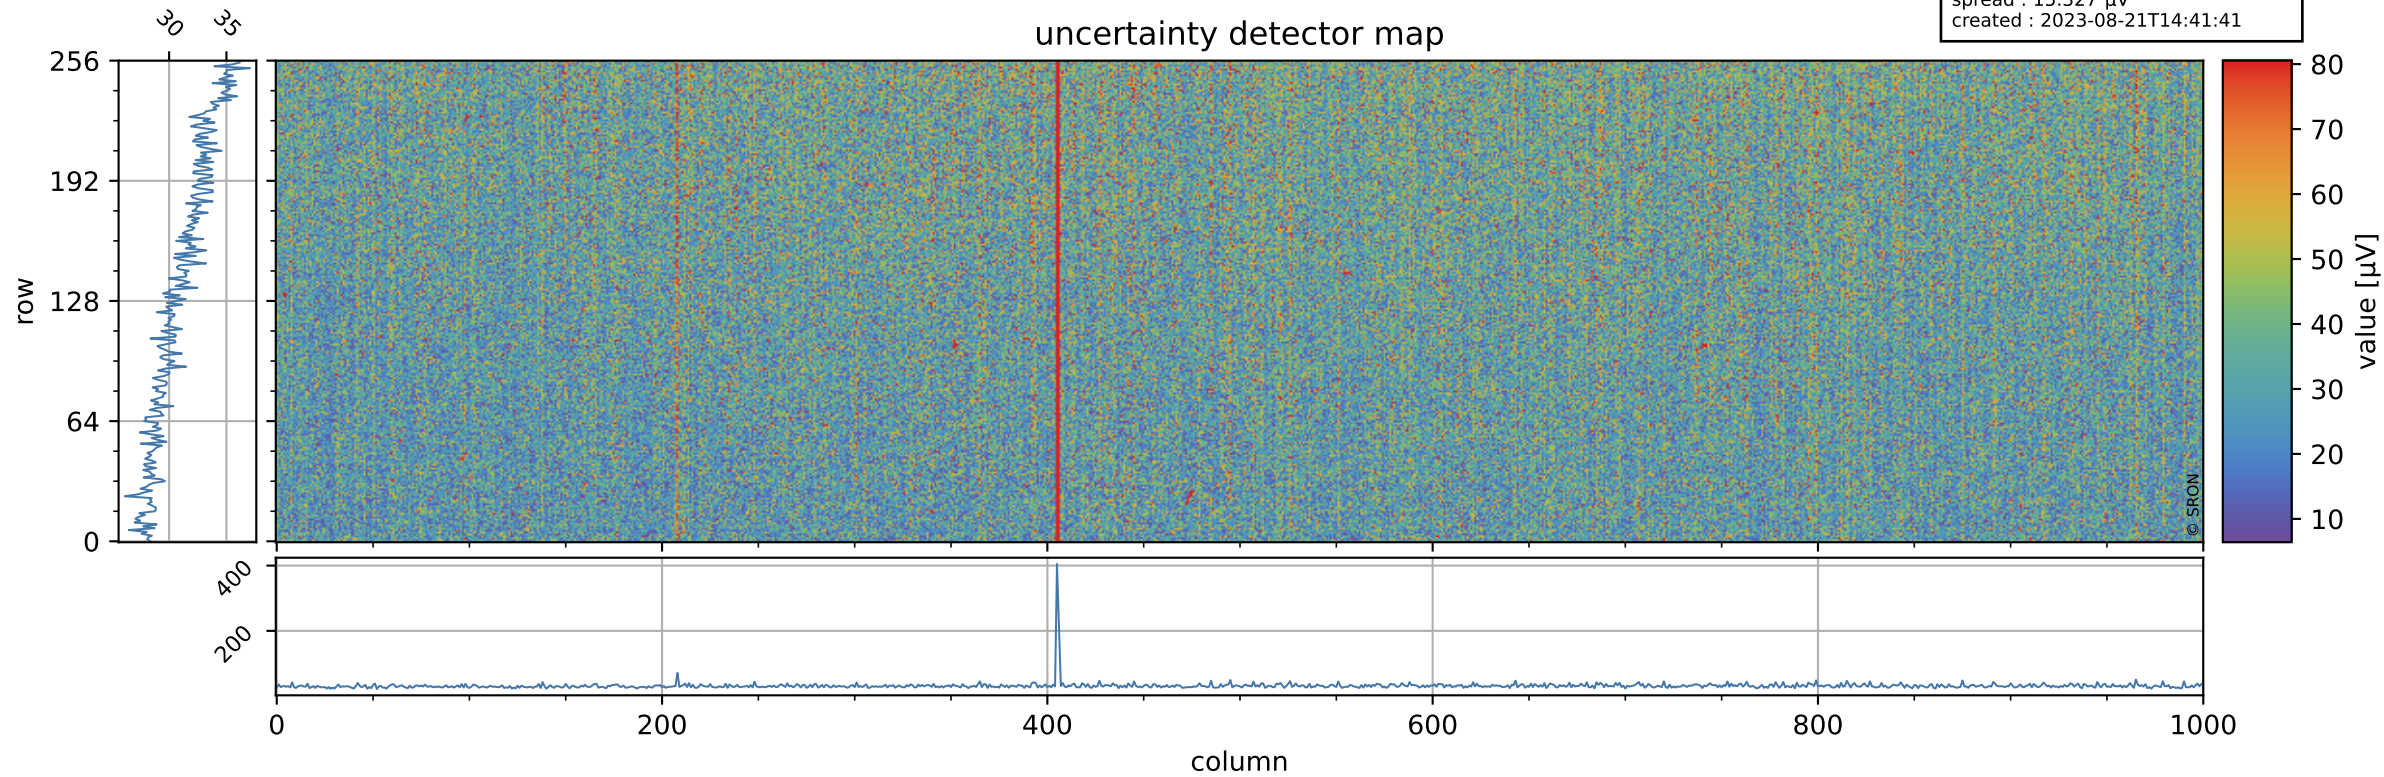

Tropomi SWIR offset (official)

orbits : 20 in [13582, 13627]
coverage : 2020-05-27 / 2020-05-30
median : 0.52591 V
spread : 0.035914 V
created : 2023-08-21T14:41:41

value detector map

Tropomi SWIR offset (official)

orbits : 20 in [13582, 13627]
coverage : 2020-05-27 / 2020-05-30
median : 31.247 μV
spread : 15.327 μV
created : 2023-08-21T14:41:41

Tropomi SWIR offset (official)

value compared with SWIR offset CKD

orbits : 20 in [13582, 13627]
coverage : 2020-05-27 / 2020-05-30
median : -0.11053 mV
spread : 0.37983 mV
created : 2023-08-21T14:41:42

Tropomi SWIR offset (official) ground-tracks of Sentinel-5P

orbits : 20 in [13582, 13627]
coverage : 2020-05-27 / 2020-05-30
created : 2023-08-21T14:41:42

Tropomi SWIR offset (official)

orbits : [2827, 13627]
coverage : 2018-04-30 / 2020-05-30
created : 2023-08-21T14:41:42

trend of detector median & temperatures