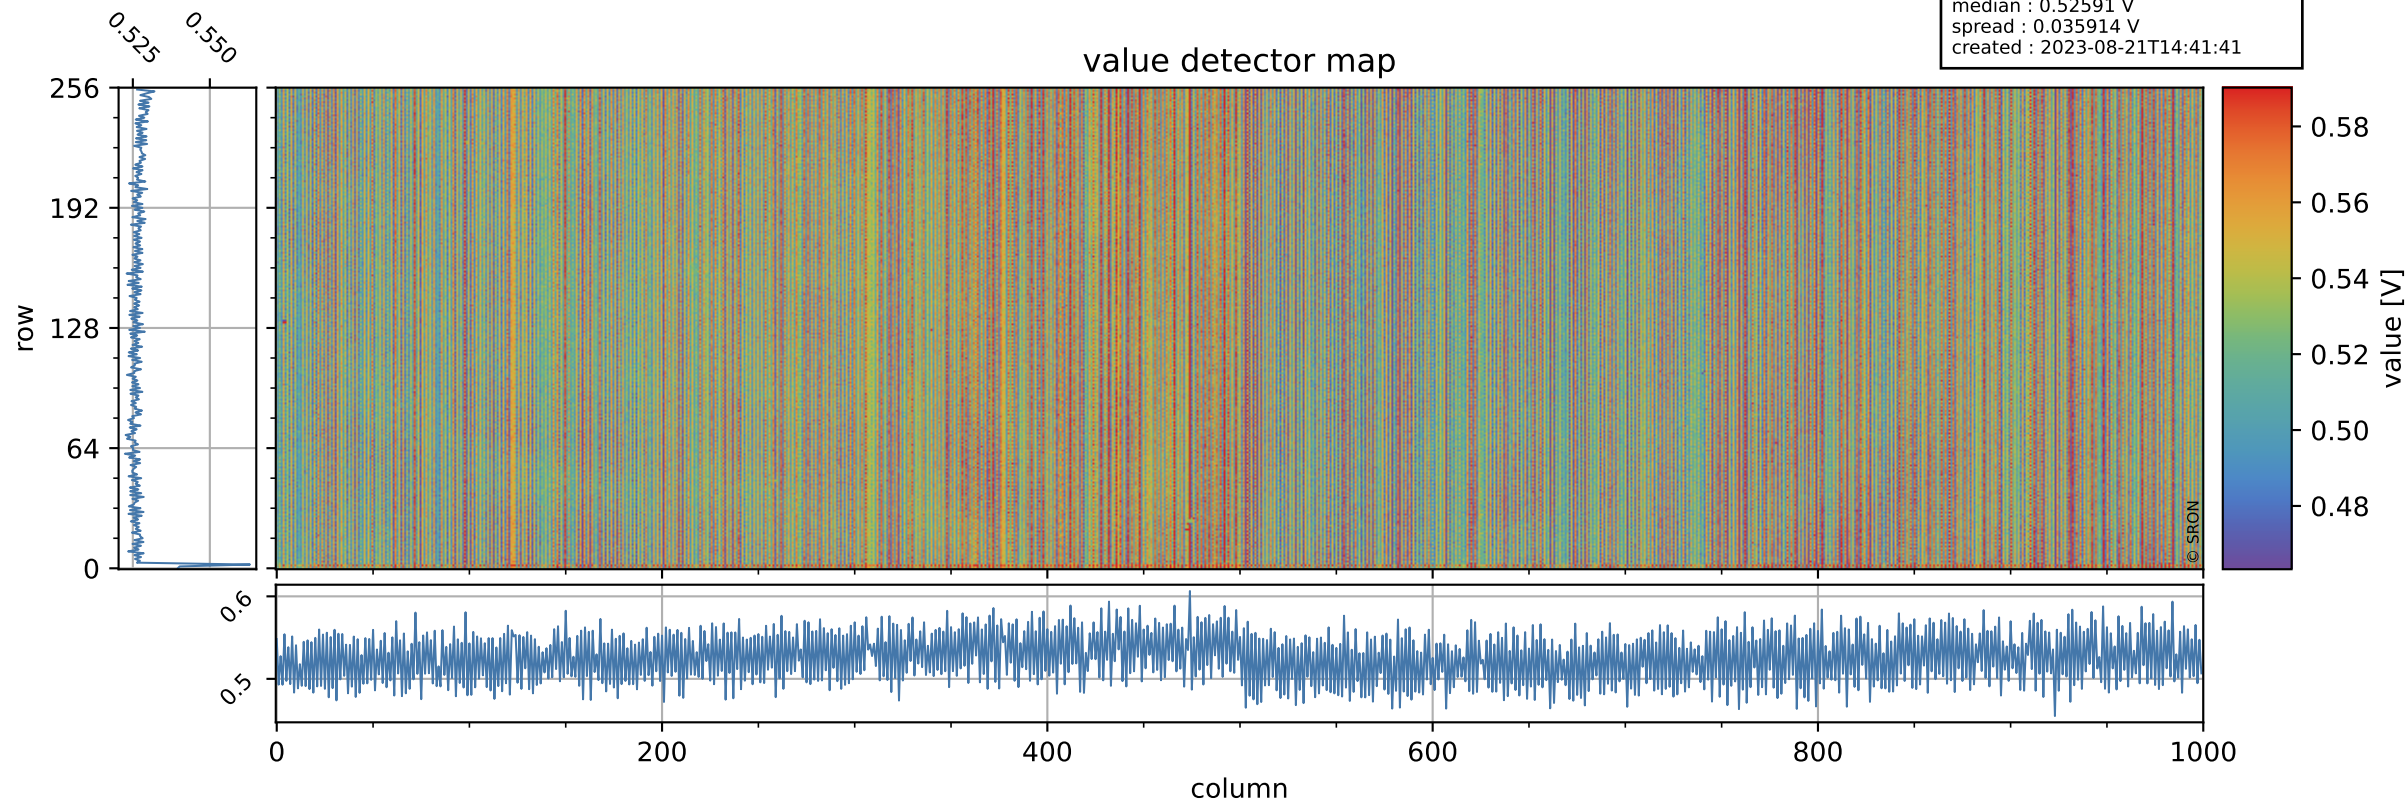

Tropomi SWIR offset (official)

orbits : 20 in [13582, 13627]
coverage : 2020-05-27 / 2020-05-30
median : 0.52591 V
spread : 0.035914 V
created : 2023-08-21T14:41:41

value detector map

Tropomi SWIR offset (official)

orbits : 20 in [13582, 13627]
coverage : 2020-05-27 / 2020-05-30
median : 31.247 μV
spread : 15.327 μV
created : 2023-08-21T14:41:41

Tropomi SWIR offset (official)

value compared with SWIR offset CKD

orbits : 20 in [13582, 13627]
coverage : 2020-05-27 / 2020-05-30
median : -0.11053 mV
spread : 0.37983 mV
created : 2023-08-21T14:41:42

Tropomi SWIR offset (official) ground-tracks of Sentinel-5P

orbits : 20 in [13582, 13627]
coverage : 2020-05-27 / 2020-05-30
created : 2023-08-21T14:41:42

Tropomi SWIR offset (official)

orbits : [2827, 13627]
coverage : 2018-04-30 / 2020-05-30
created : 2023-08-21T14:41:42

trend of detector median & temperatures