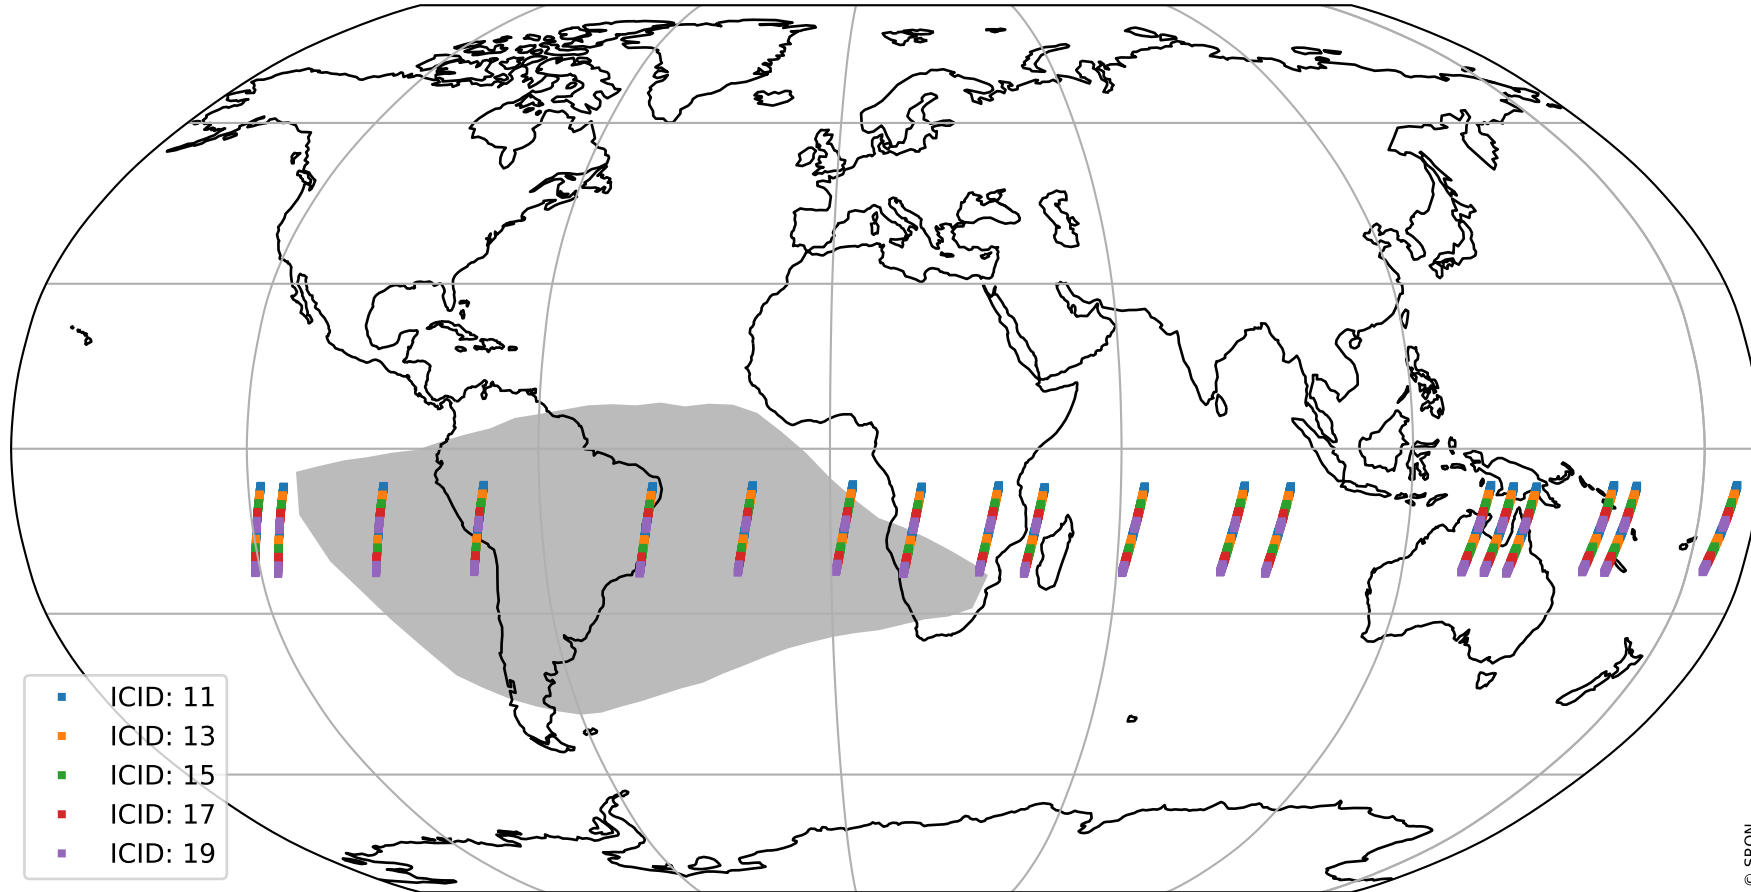

# Tropomi SWIR offset (official)

orbits : 19 in [13597, 13642]  
coverage : 2020-05-28 / 2020-06-01  
median : 31.602  $\mu\text{V}$   
spread : 15.478  $\mu\text{V}$   
created : 2023-08-21T14:41:43

# Tropomi SWIR offset (official)

orbits : 19 in [13597, 13642]  
coverage : 2020-05-28 / 2020-06-01  
median : -0.1123 mV  
spread : 0.38368 mV  
created : 2023-08-21T14:41:44

value compared with SWIR offset CKD

# Tropomi SWIR offset (official) ground-tracks of Sentinel-5P

orbits : 19 in [13597, 13642]  
coverage : 2020-05-28 / 2020-06-01  
created : 2023-08-21T14:41:44

# Tropomi SWIR offset (official)

orbits : [2827, 13642]  
coverage : 2018-04-30 / 2020-06-01  
created : 2023-08-21T14:41:44