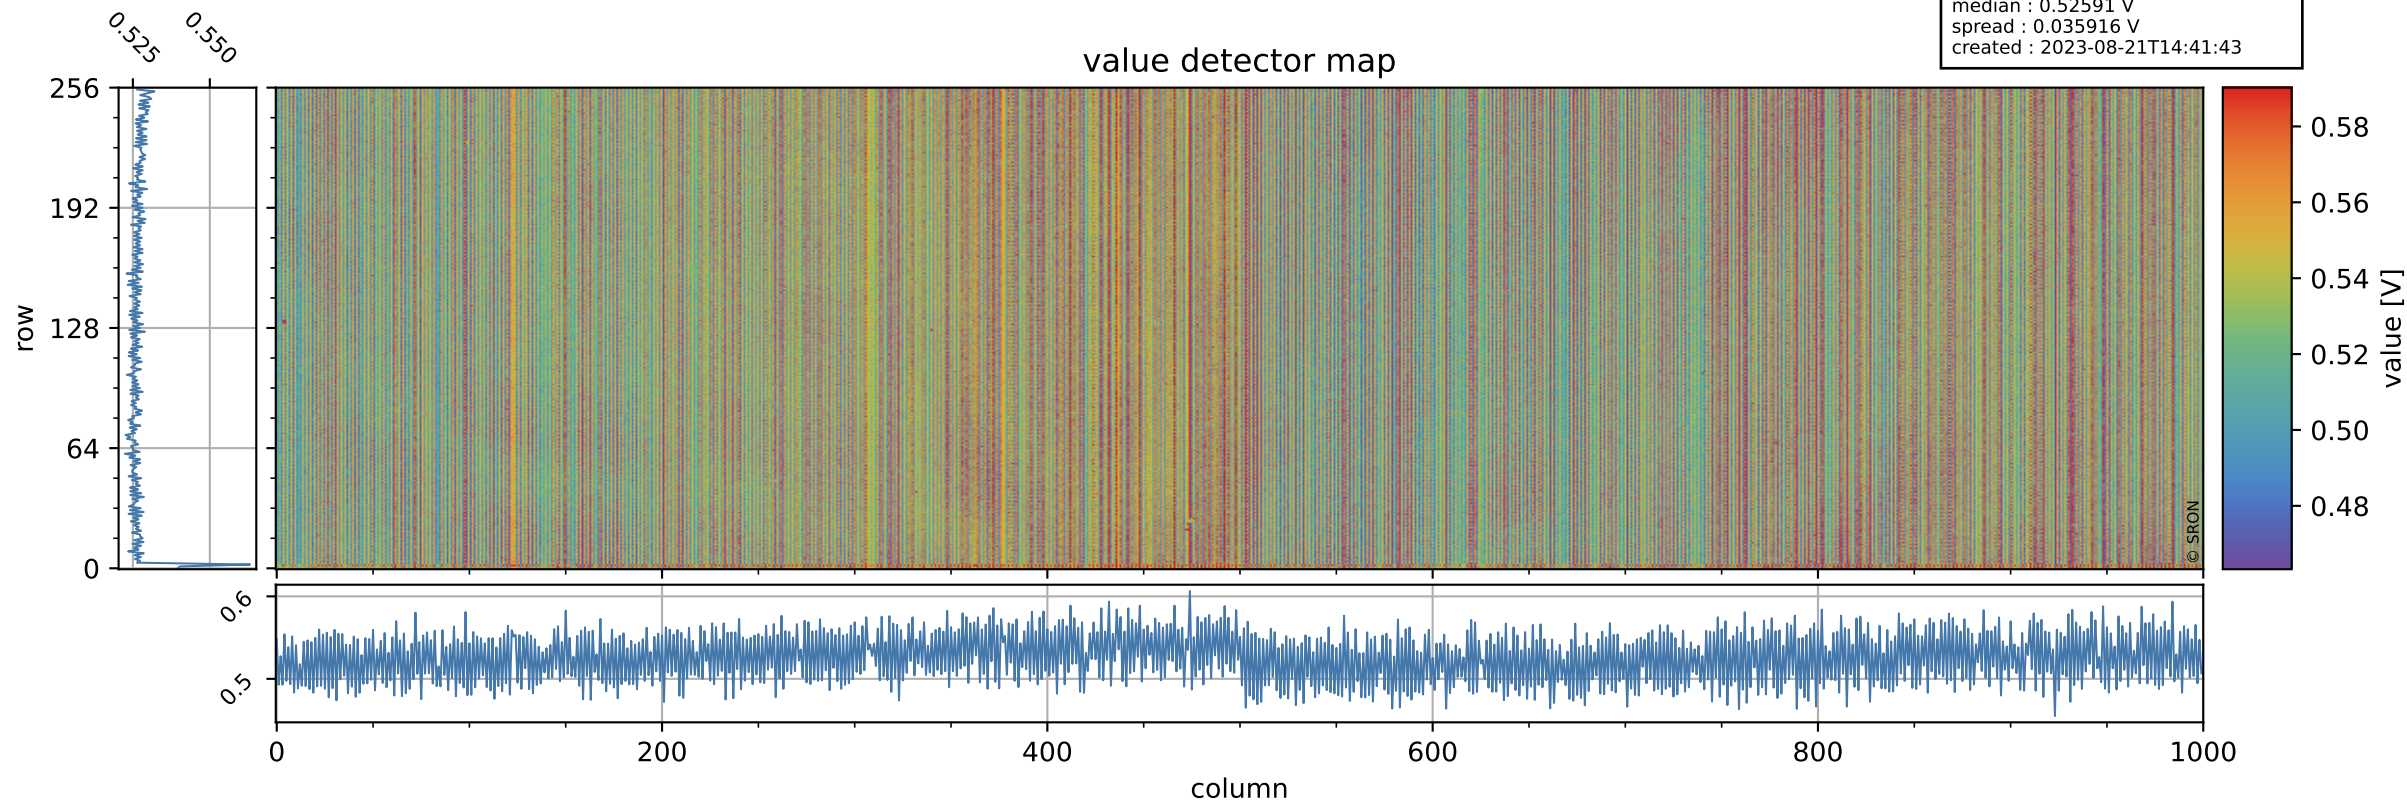

# Tropomi SWIR offset (official)

orbits : 19 in [13597, 13642]  
coverage : 2020-05-28 / 2020-06-01  
median : 0.52591 V  
spread : 0.035916 V  
created : 2023-08-21T14:41:43

## value detector map

# Tropomi SWIR offset (official)

orbits : 19 in [13597, 13642]  
coverage : 2020-05-28 / 2020-06-01  
median : 31.602  $\mu\text{V}$   
spread : 15.478  $\mu\text{V}$   
created : 2023-08-21T14:41:43

# Tropomi SWIR offset (official) ground-tracks of Sentinel-5P

orbits : 19 in [13597, 13642]  
coverage : 2020-05-28 / 2020-06-01  
created : 2023-08-21T14:41:44