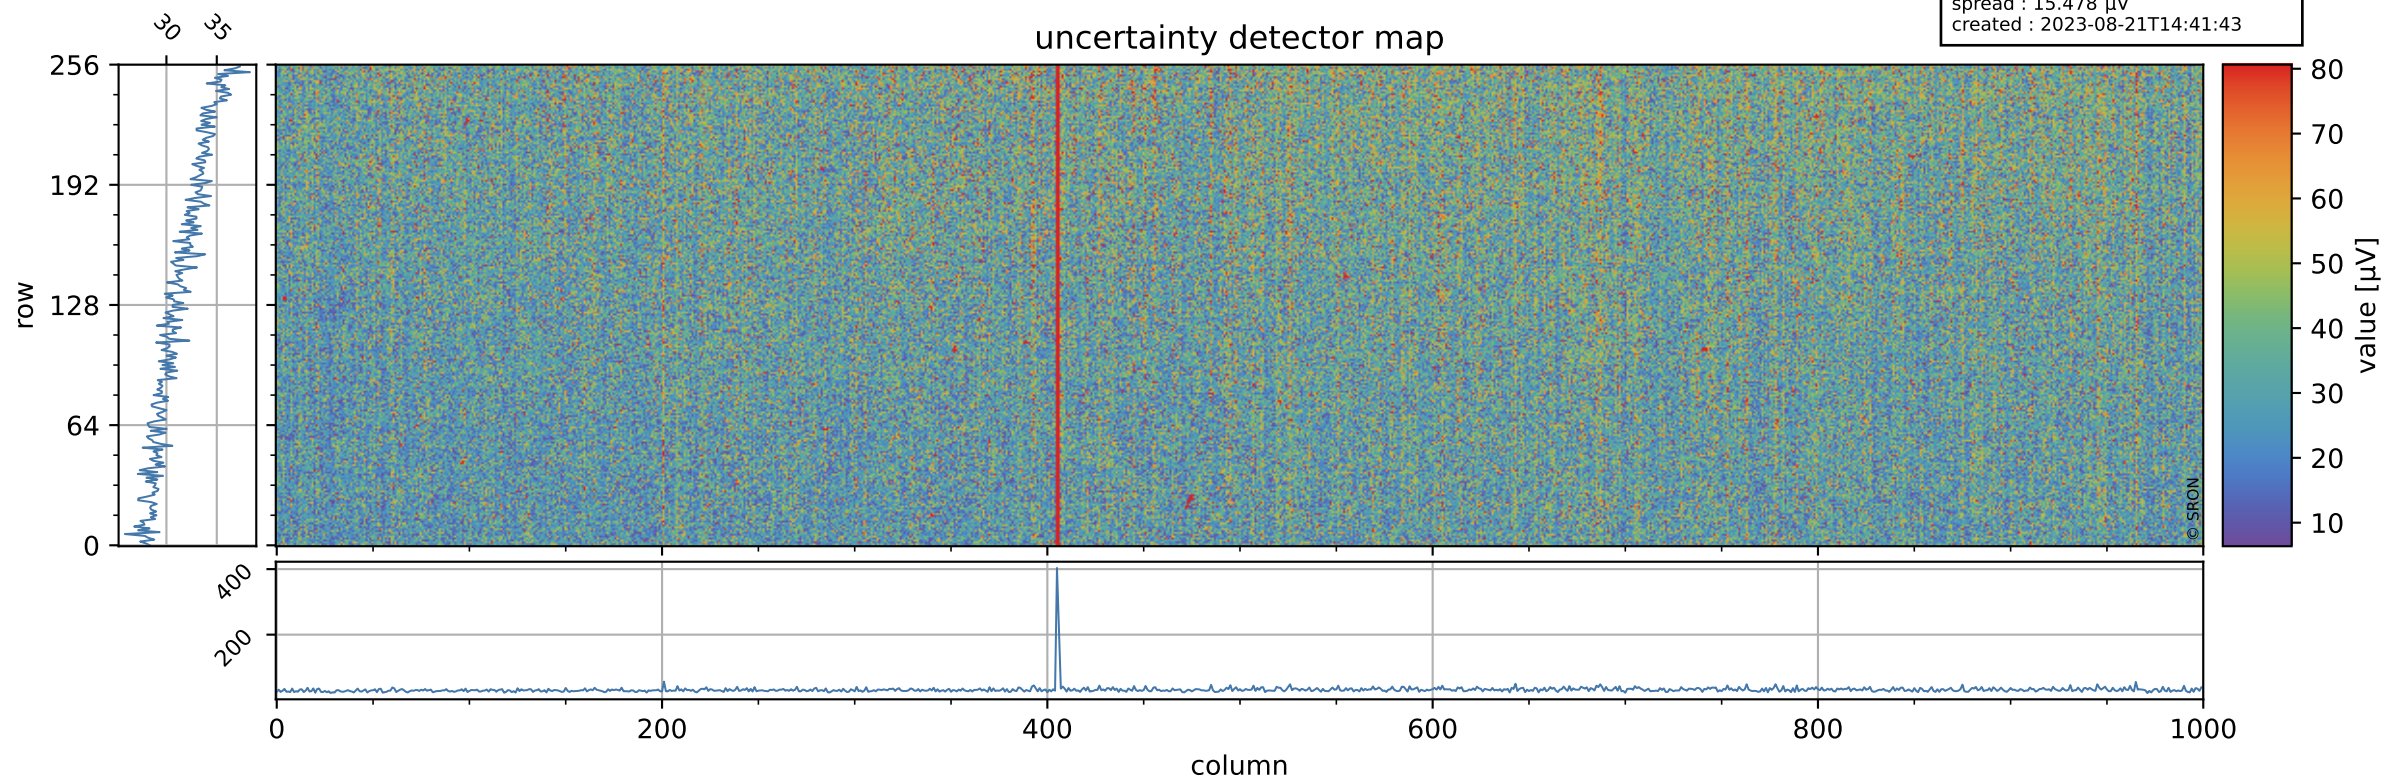

# Tropomi SWIR offset (official)

orbits : 19 in [13597, 13642]  
coverage : 2020-05-28 / 2020-06-01  
median : 0.52591 V  
spread : 0.035916 V  
created : 2023-08-21T14:41:43

## value detector map

# Tropomi SWIR offset (official)

orbits : 19 in [13597, 13642]  
coverage : 2020-05-28 / 2020-06-01  
median : 31.602  $\mu\text{V}$   
spread : 15.478  $\mu\text{V}$   
created : 2023-08-21T14:41:43

# Tropomi SWIR offset (official) ground-tracks of Sentinel-5P

orbits : 19 in [13597, 13642]  
coverage : 2020-05-28 / 2020-06-01  
created : 2023-08-21T14:41:44