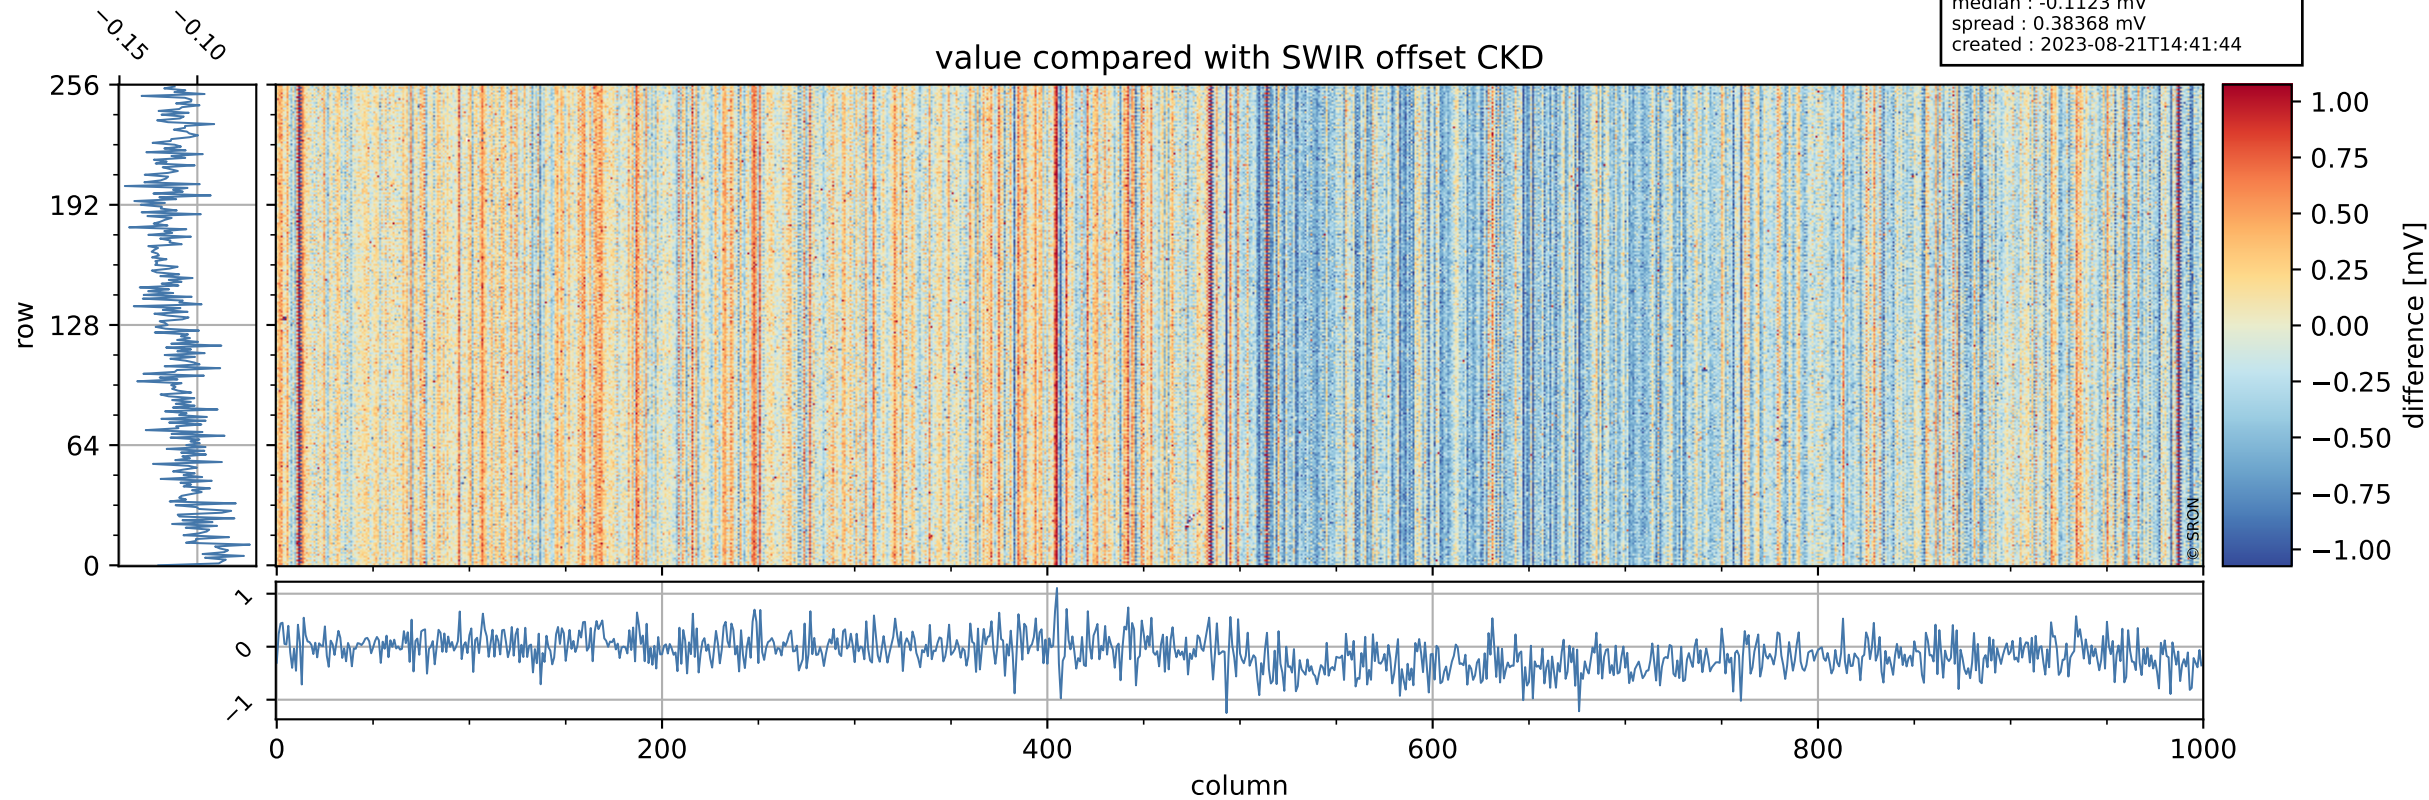

## value detector map

# Tropomi SWIR offset (official)

orbits : 19 in [13597, 13642]  
coverage : 2020-05-28 / 2020-06-01  
median : 31.602  $\mu\text{V}$   
spread : 15.478  $\mu\text{V}$   
created : 2023-08-21T14:41:43

# Tropomi SWIR offset (official)

orbits : 19 in [13597, 13642]  
coverage : 2020-05-28 / 2020-06-01  
median : -0.1123 mV  
spread : 0.38368 mV  
created : 2023-08-21T14:41:44

value compared with SWIR offset CKD

# Tropomi SWIR offset (official) ground-tracks of Sentinel-5P

orbits : 19 in [13597, 13642]  
coverage : 2020-05-28 / 2020-06-01  
created : 2023-08-21T14:41:44