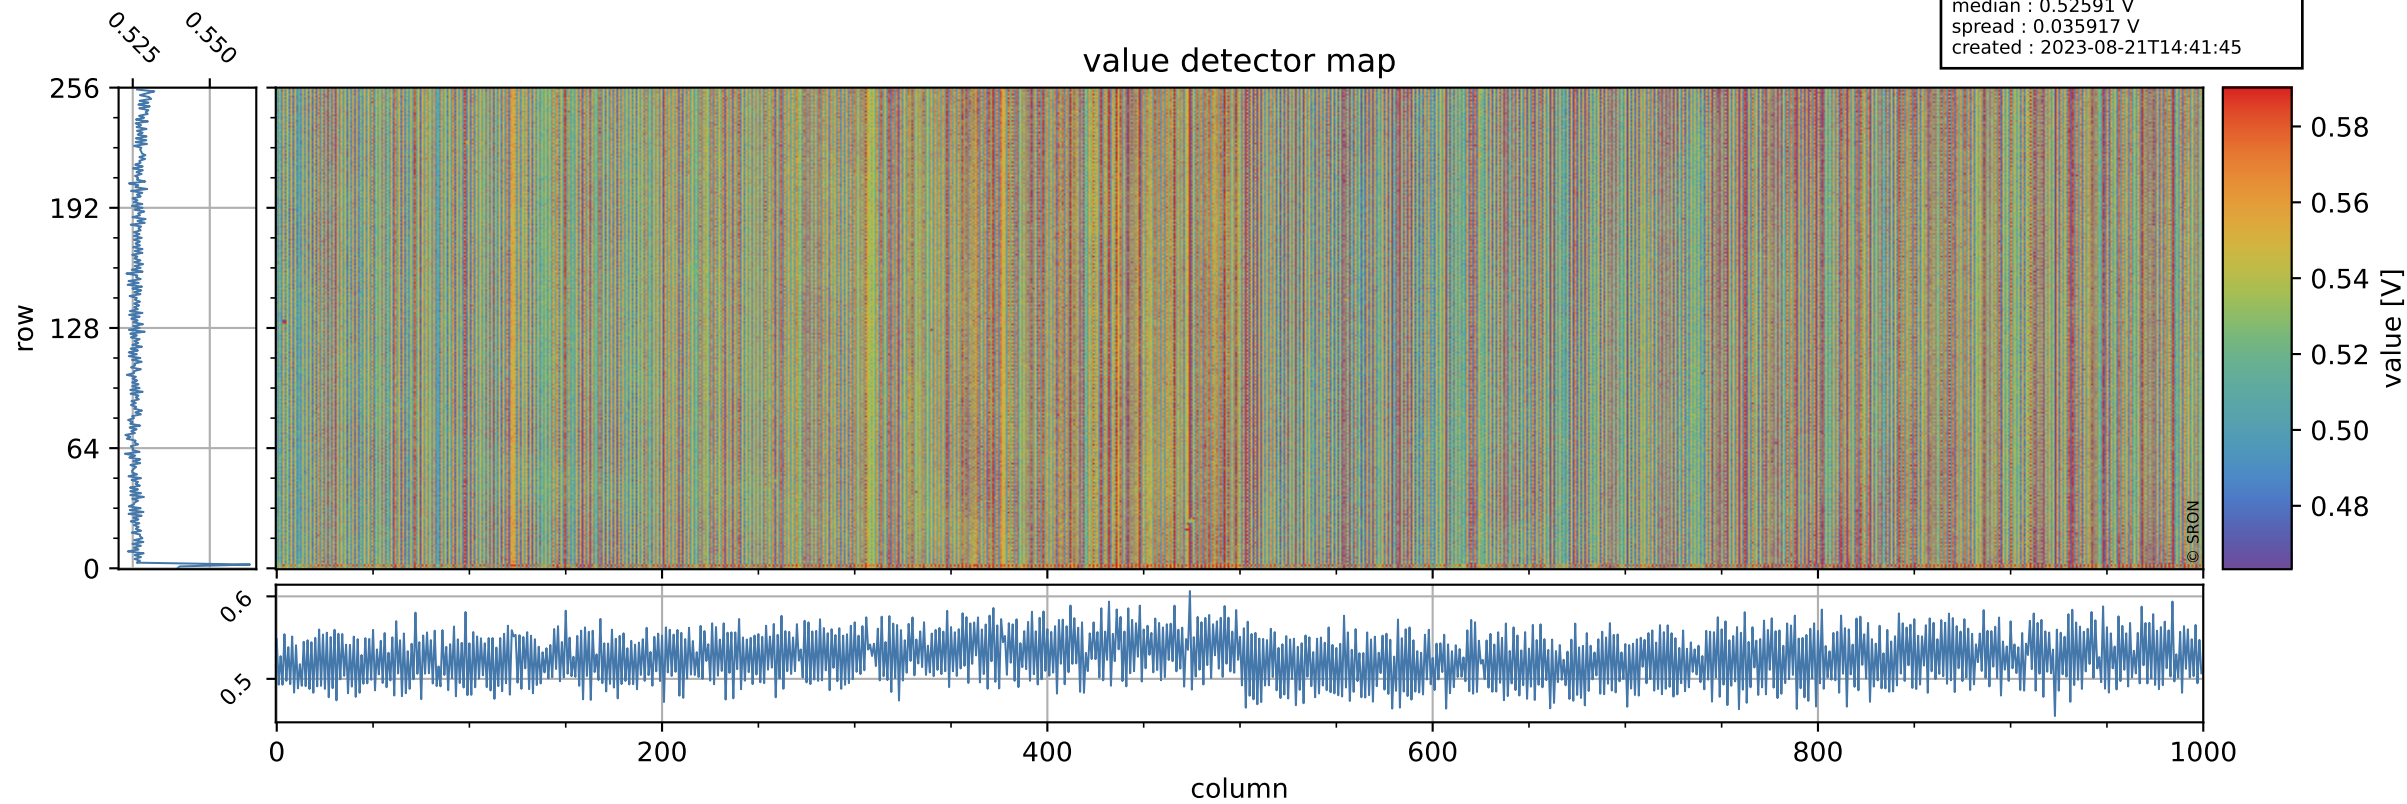

# Tropomi SWIR offset (official)

orbits : 19 in [13612, 13657]  
coverage : 2020-05-29 / 2020-06-01  
median : 0.52591 V  
spread : 0.035917 V  
created : 2023-08-21T14:41:45

## value detector map

# Tropomi SWIR offset (official)

orbits : 19 in [13612, 13657]  
coverage : 2020-05-29 / 2020-06-01  
median : 30.496  $\mu\text{V}$   
spread : 15.066  $\mu\text{V}$   
created : 2023-08-21T14:41:45

# Tropomi SWIR offset (official) ground-tracks of Sentinel-5P

orbits : 19 in [13612, 13657]  
coverage : 2020-05-29 / 2020-06-01  
created : 2023-08-21T14:41:46