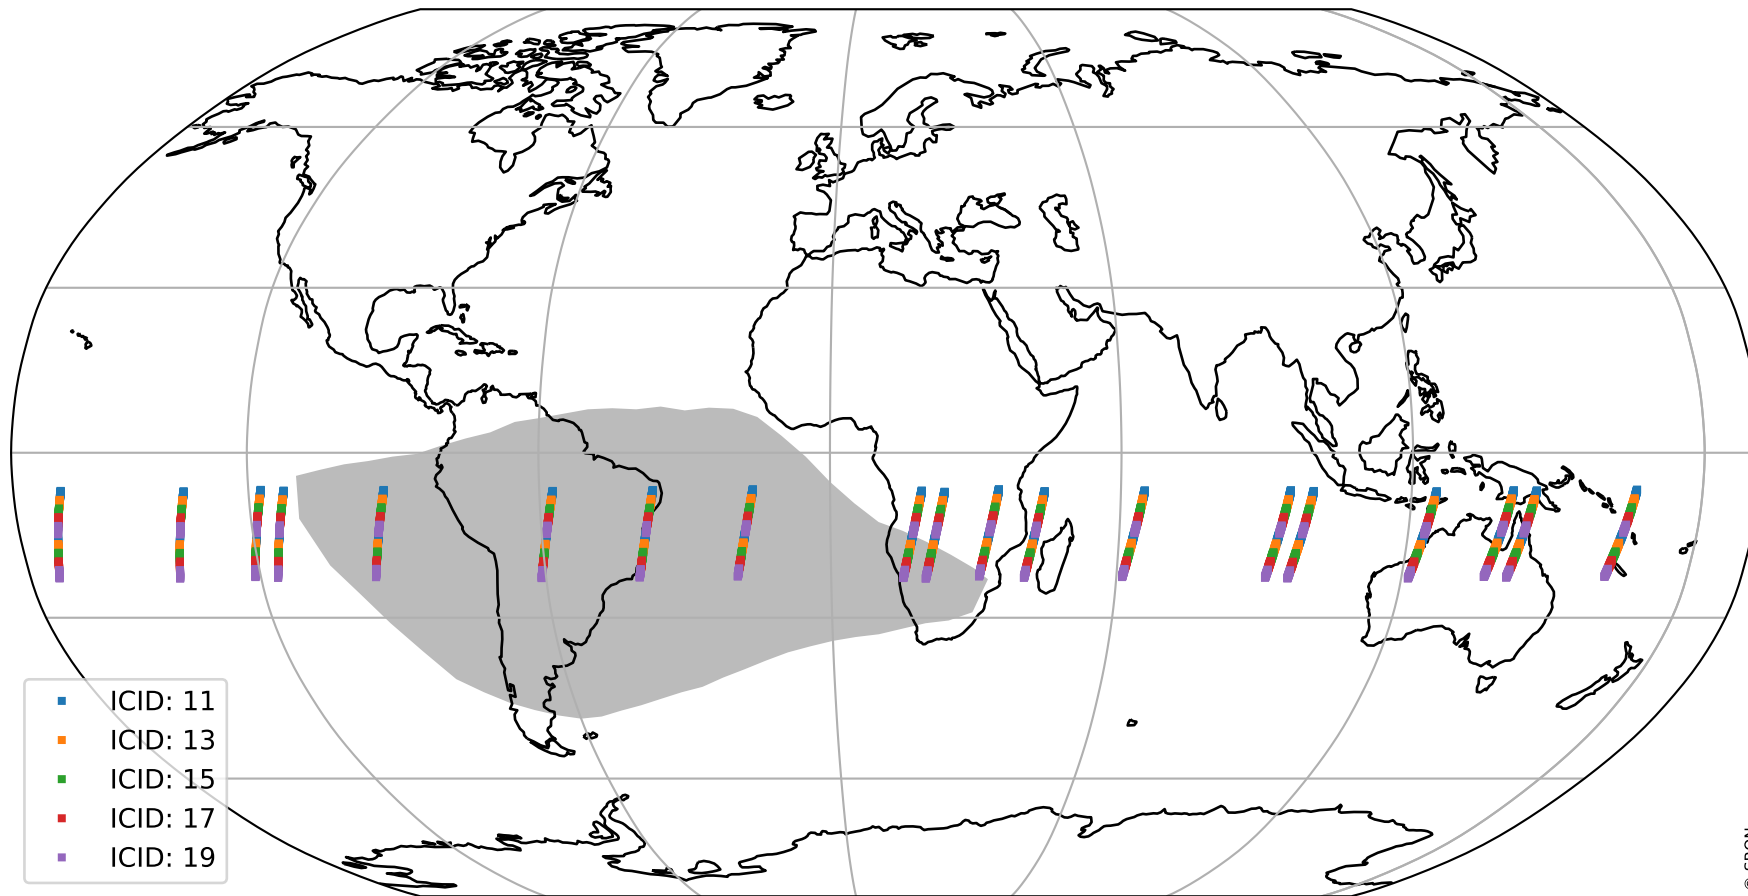

# Tropomi SWIR offset (official)

orbits : 19 in [13612, 13657]  
coverage : 2020-05-29 / 2020-06-01  
median : 30.496  $\mu\text{V}$   
spread : 15.066  $\mu\text{V}$   
created : 2023-08-21T14:41:45

# Tropomi SWIR offset (official)

orbits : 19 in [13612, 13657]  
coverage : 2020-05-29 / 2020-06-01  
median : -0.10516 mV  
spread : 0.38462 mV  
created : 2023-08-21T14:41:46

value compared with SWIR offset CKD

# Tropomi SWIR offset (official) ground-tracks of Sentinel-5P

orbits : 19 in [13612, 13657]  
coverage : 2020-05-29 / 2020-06-01  
created : 2023-08-21T14:41:46

# Tropomi SWIR offset (official)

orbits : [2827, 13657]  
coverage : 2018-04-30 / 2020-06-01  
created : 2023-08-21T14:41:46