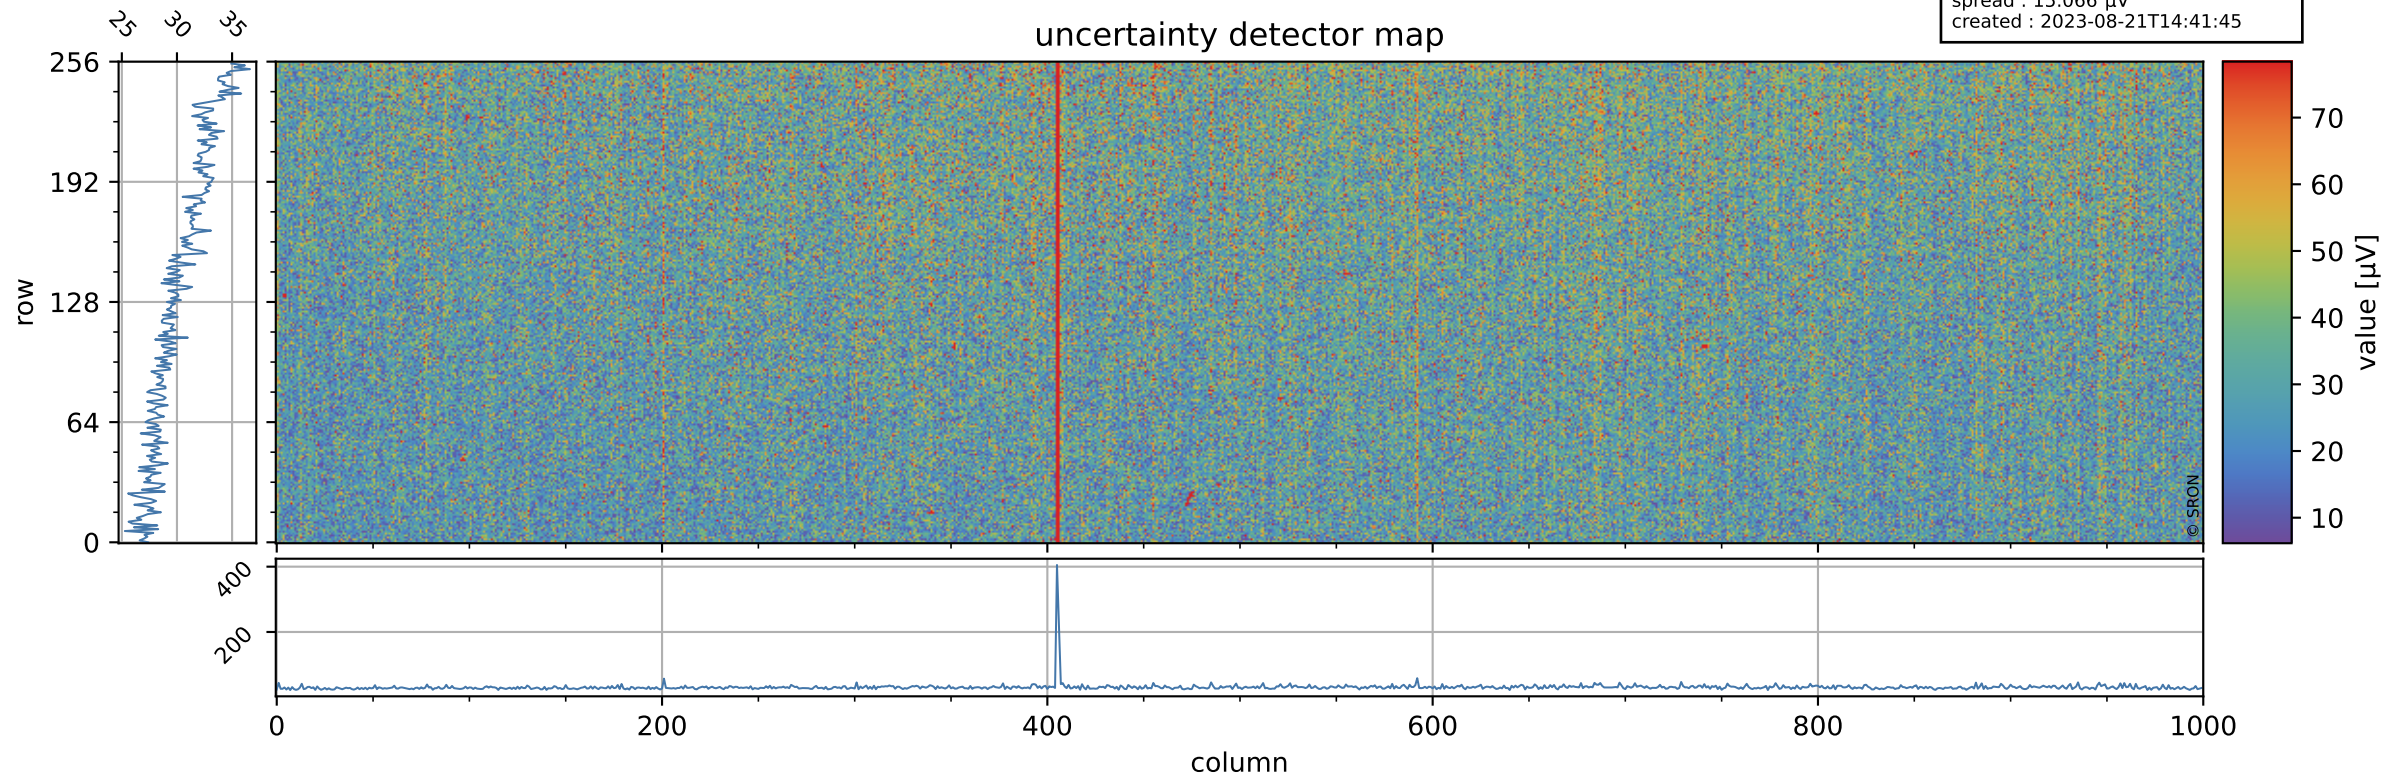

# Tropomi SWIR offset (official)

orbits : 19 in [13612, 13657]  
coverage : 2020-05-29 / 2020-06-01  
median : 0.52591 V  
spread : 0.035917 V  
created : 2023-08-21T14:41:45

## value detector map

# Tropomi SWIR offset (official)

orbits : 19 in [13612, 13657]  
coverage : 2020-05-29 / 2020-06-01  
median : 30.496  $\mu\text{V}$   
spread : 15.066  $\mu\text{V}$   
created : 2023-08-21T14:41:45

# Tropomi SWIR offset (official) ground-tracks of Sentinel-5P

orbits : 19 in [13612, 13657]  
coverage : 2020-05-29 / 2020-06-01  
created : 2023-08-21T14:41:46