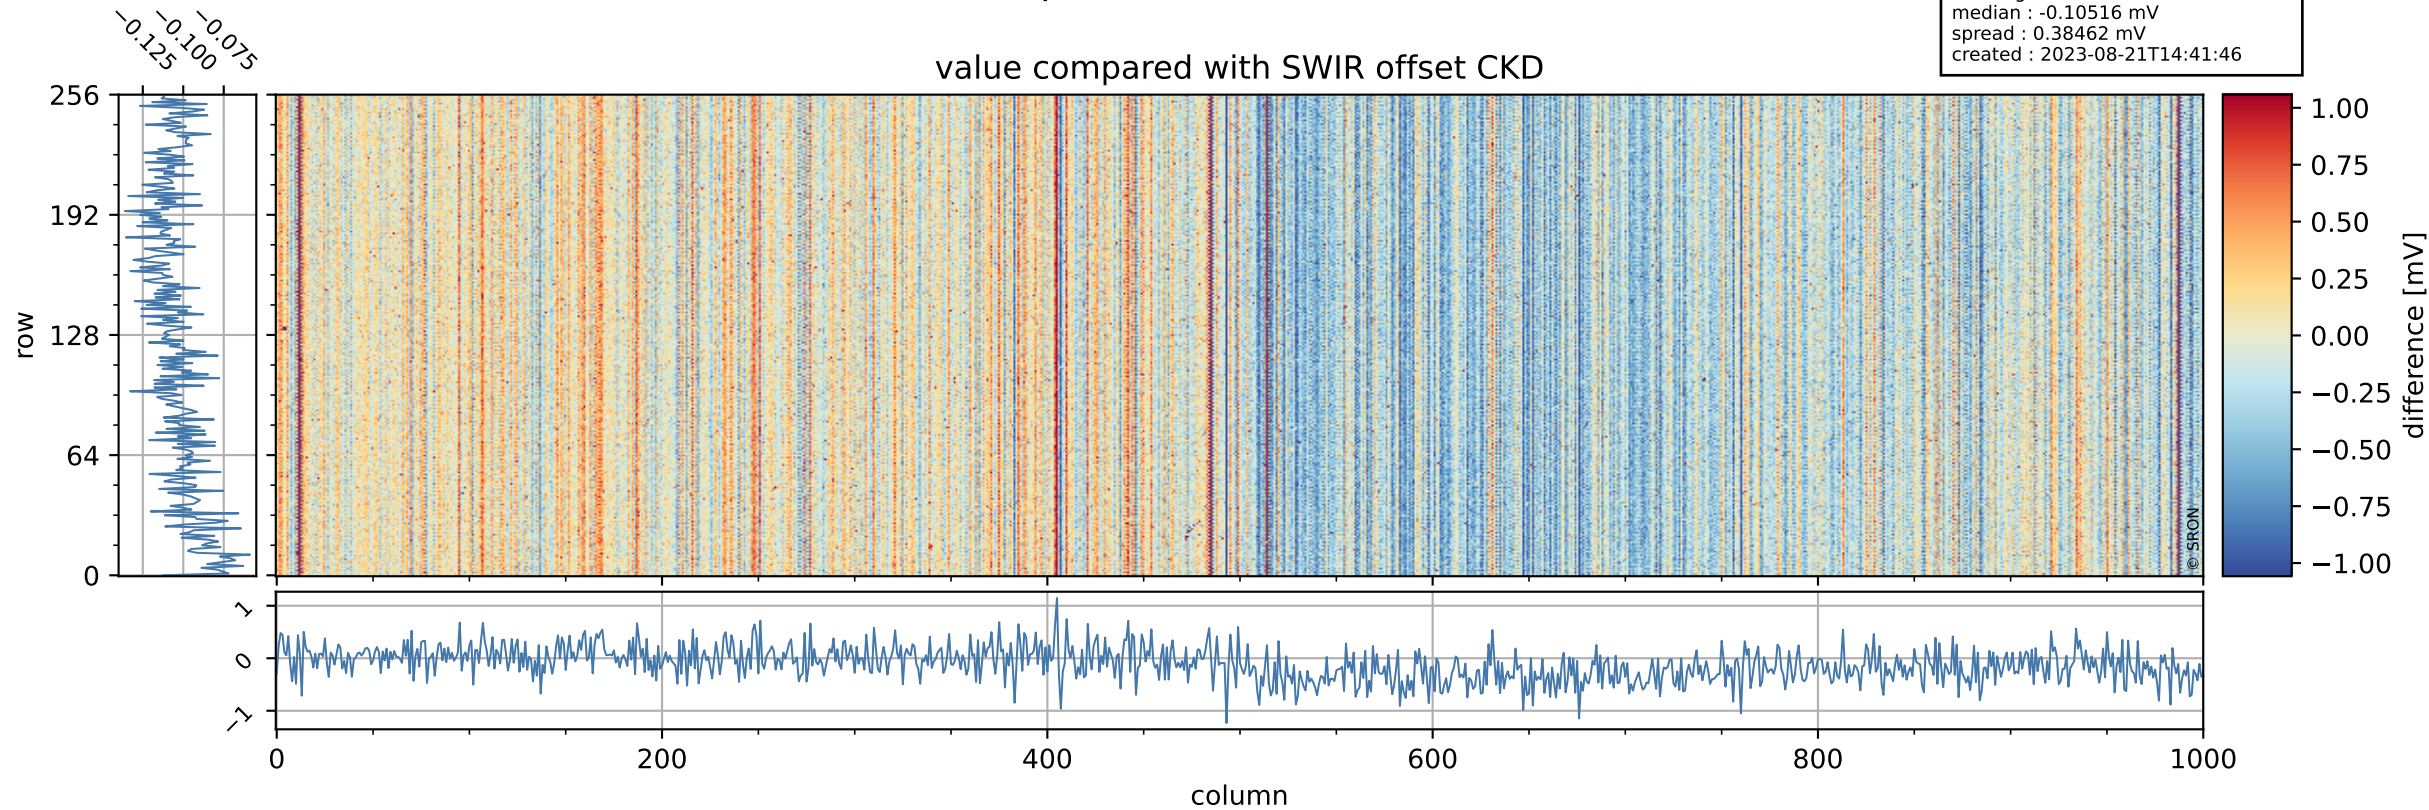

## value detector map

# Tropomi SWIR offset (official)

orbits : 19 in [13612, 13657]  
coverage : 2020-05-29 / 2020-06-01  
median : 30.496  $\mu\text{V}$   
spread : 15.066  $\mu\text{V}$   
created : 2023-08-21T14:41:45

# Tropomi SWIR offset (official)

orbits : 19 in [13612, 13657]  
coverage : 2020-05-29 / 2020-06-01  
median : -0.10516 mV  
spread : 0.38462 mV  
created : 2023-08-21T14:41:46

value compared with SWIR offset CKD

# Tropomi SWIR offset (official) ground-tracks of Sentinel-5P

orbits : 19 in [13612, 13657]  
coverage : 2020-05-29 / 2020-06-01  
created : 2023-08-21T14:41:46