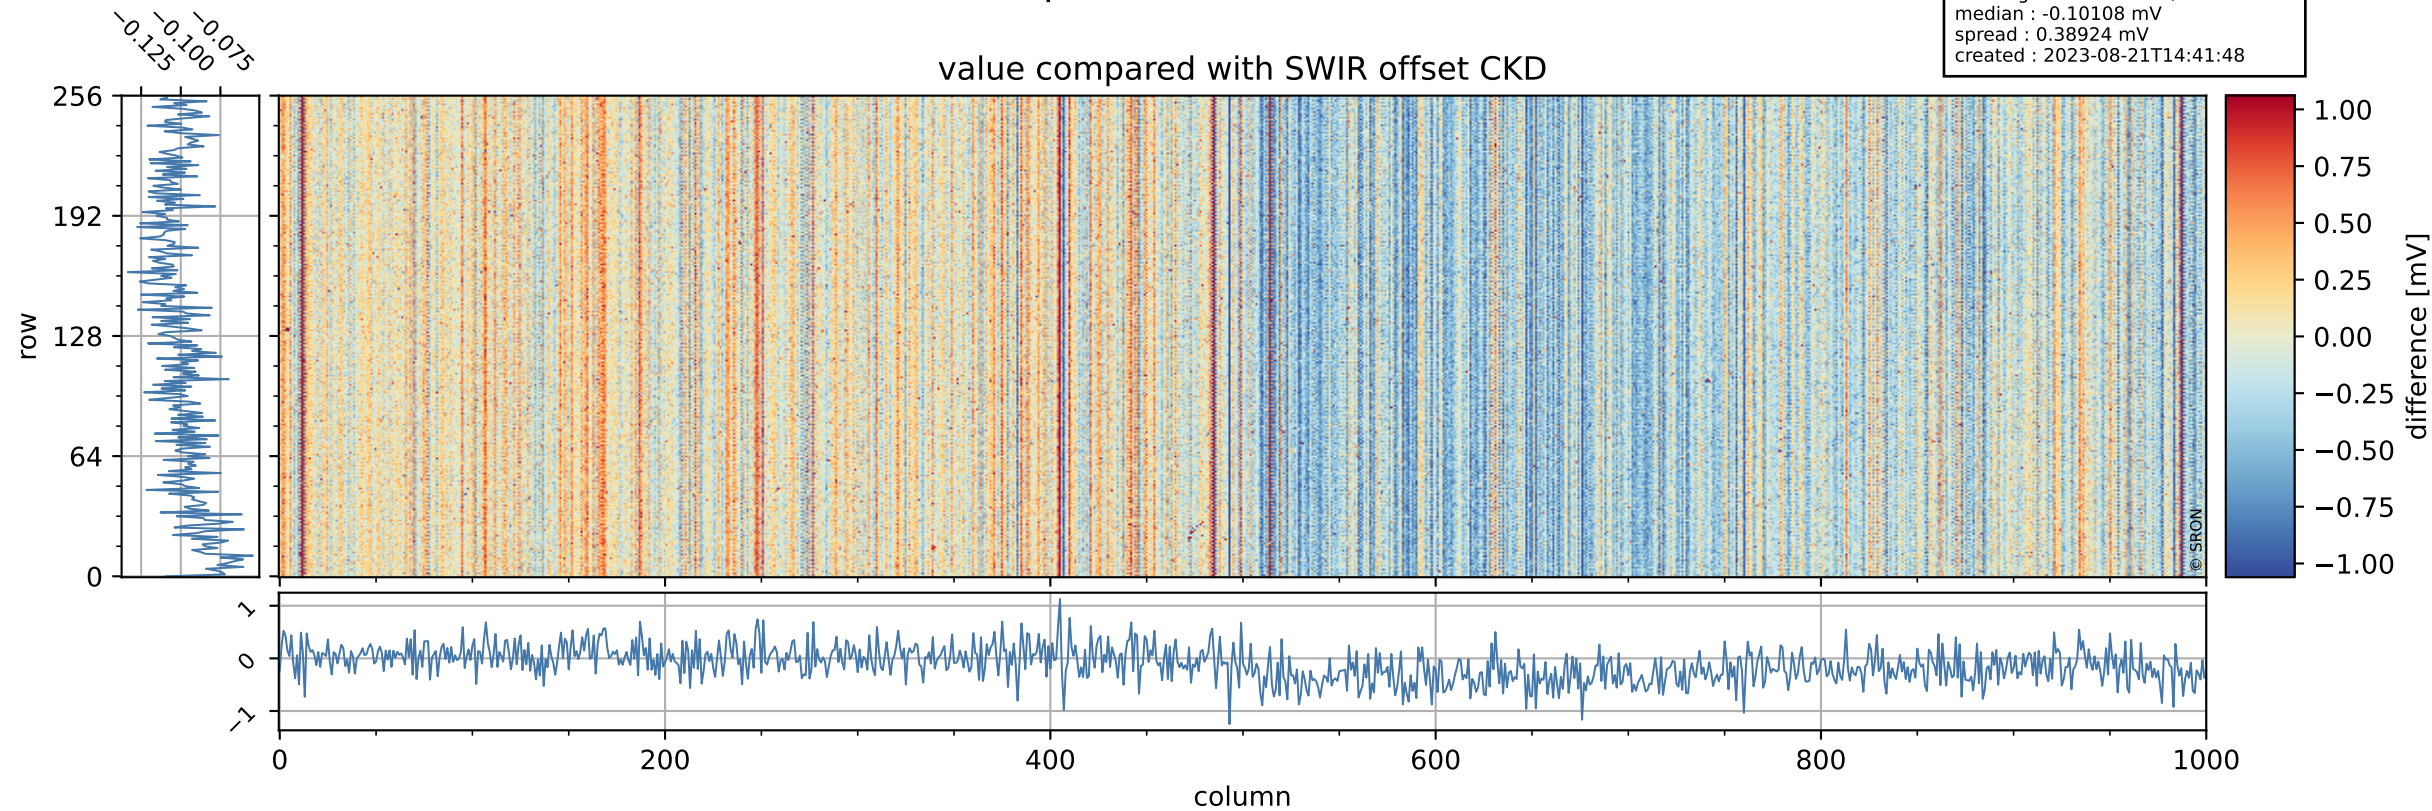

Tropomi SWIR offset (official)

orbits : 18 in [13627, 13672]
coverage : 2020-05-31 / 2020-06-03
median : 0.52592 V
spread : 0.035918 V
created : 2023-08-21T14:41:47

value detector map

Tropomi SWIR offset (official)

orbits : 18 in [13627, 13672]
coverage : 2020-05-31 / 2020-06-03
median : 32.026 μV
spread : 15.579 μV
created : 2023-08-21T14:41:47

Tropomi SWIR offset (official)

value compared with SWIR offset CKD

orbits : 18 in [13627, 13672]
coverage : 2020-05-31 / 2020-06-03
median : -0.10108 mV
spread : 0.38924 mV
created : 2023-08-21T14:41:48

Tropomi SWIR offset (official) ground-tracks of Sentinel-5P

orbits : 18 in [13627, 13672]
coverage : 2020-05-31 / 2020-06-03
created : 2023-08-21T14:41:48

Tropomi SWIR offset (official)

orbits : [2827, 13672]
coverage : 2018-04-30 / 2020-06-03
created : 2023-08-21T14:41:48

trend of detector median & temperatures