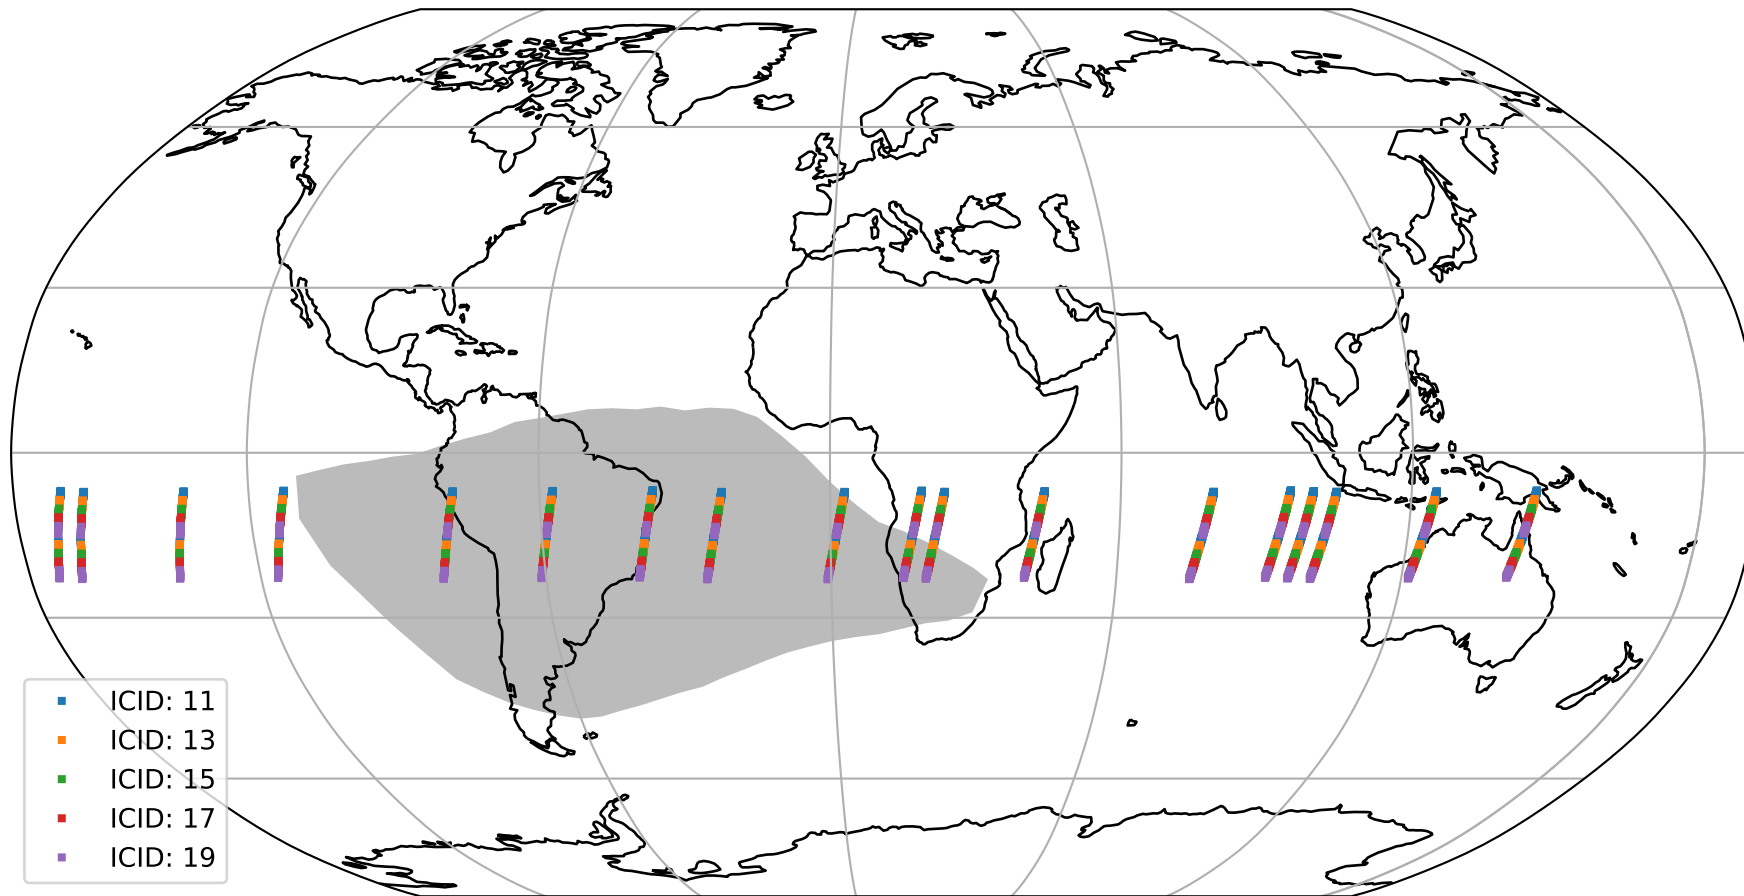

Tropomi SWIR offset (official)

orbits : 18 in [13627, 13672]
coverage : 2020-05-31 / 2020-06-03
median : 0.52592 V
spread : 0.035918 V
created : 2023-08-21T14:41:47

value detector map

Tropomi SWIR offset (official)

orbits : 18 in [13627, 13672]
coverage : 2020-05-31 / 2020-06-03
median : 32.026 μV
spread : 15.579 μV
created : 2023-08-21T14:41:47

Tropomi SWIR offset (official)

value compared with SWIR offset CKD

orbits : 18 in [13627, 13672]
coverage : 2020-05-31 / 2020-06-03
median : -0.10108 mV
spread : 0.38924 mV
created : 2023-08-21T14:41:48

Tropomi SWIR offset (official) ground-tracks of Sentinel-5P

orbits : 18 in [13627, 13672]
coverage : 2020-05-31 / 2020-06-03
created : 2023-08-21T14:41:48

Tropomi SWIR offset (official)

orbits : [2827, 13672]
coverage : 2018-04-30 / 2020-06-03
created : 2023-08-21T14:41:48

trend of detector median & temperatures