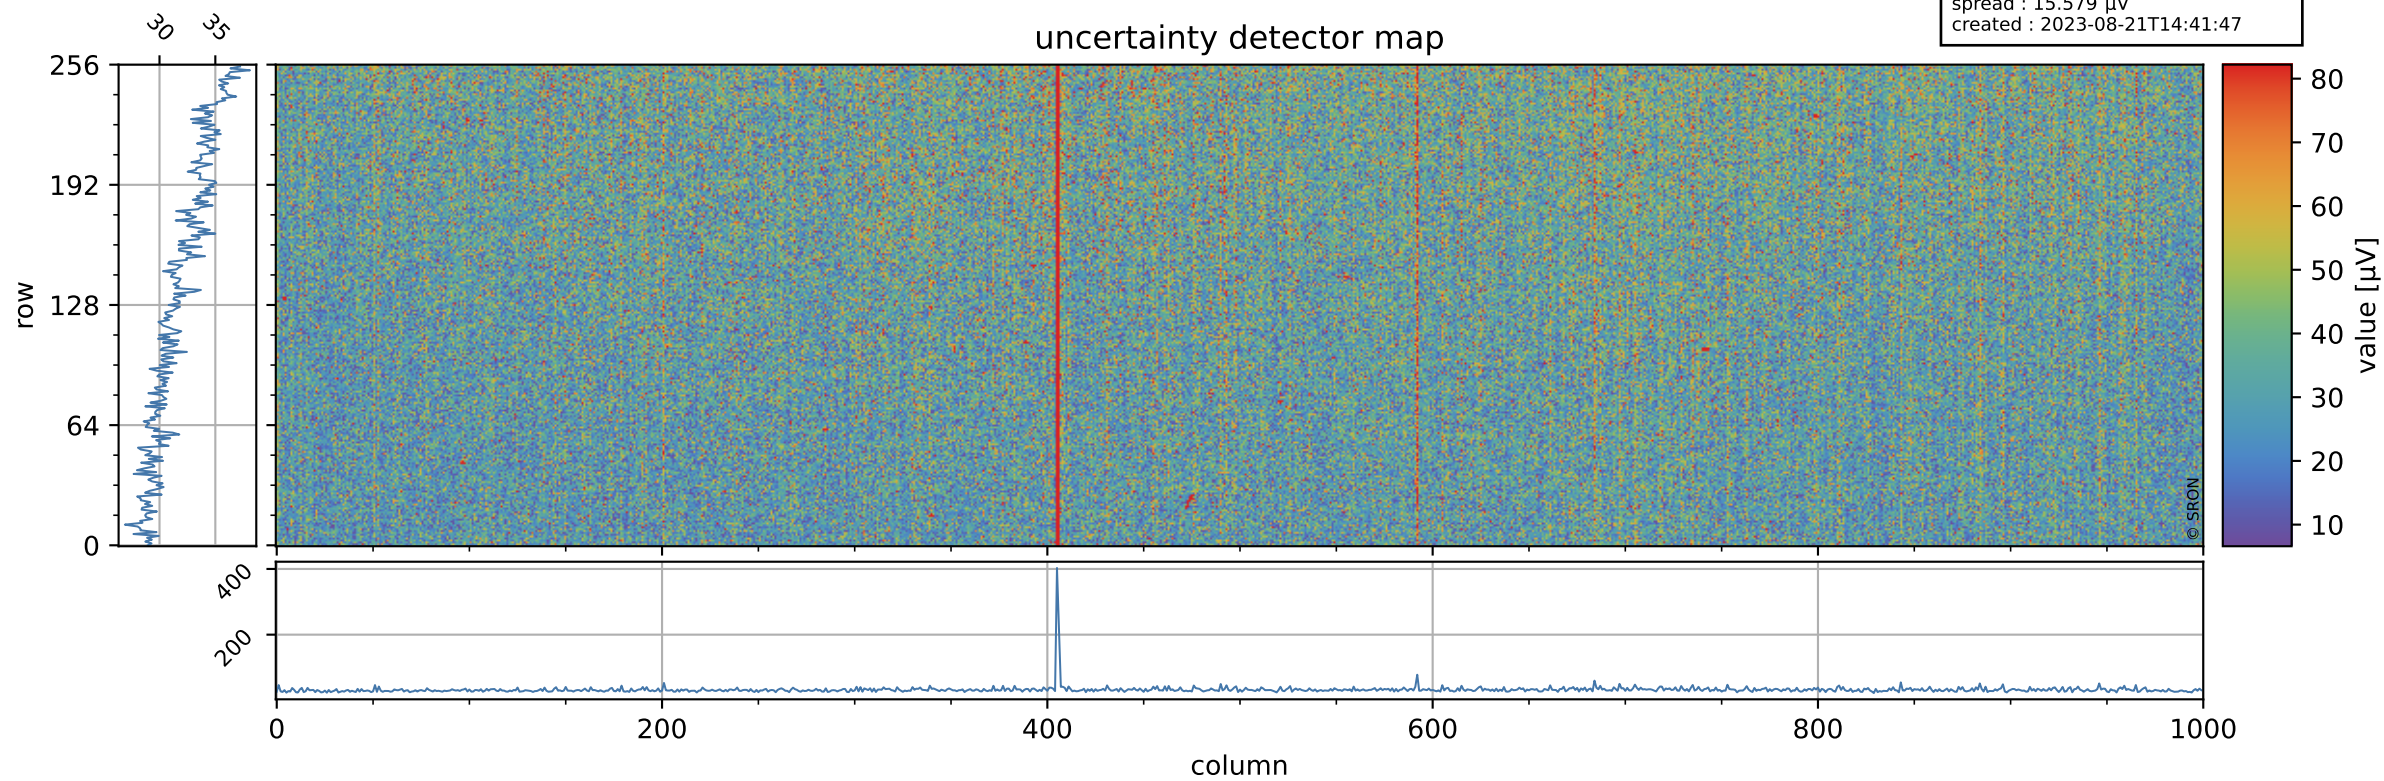

Tropomi SWIR offset (official)

orbits : 18 in [13627, 13672]
coverage : 2020-05-31 / 2020-06-03
median : 0.52592 V
spread : 0.035918 V
created : 2023-08-21T14:41:47

value detector map

Tropomi SWIR offset (official)

orbits : 18 in [13627, 13672]
coverage : 2020-05-31 / 2020-06-03
median : 32.026 μV
spread : 15.579 μV
created : 2023-08-21T14:41:47

Tropomi SWIR offset (official)

value compared with SWIR offset CKD

orbits : 18 in [13627, 13672]
coverage : 2020-05-31 / 2020-06-03
median : -0.10108 mV
spread : 0.38924 mV
created : 2023-08-21T14:41:48

Tropomi SWIR offset (official) ground-tracks of Sentinel-5P

orbits : 18 in [13627, 13672]
coverage : 2020-05-31 / 2020-06-03
created : 2023-08-21T14:41:48

Tropomi SWIR offset (official)

orbits : [2827, 13672]
coverage : 2018-04-30 / 2020-06-03
created : 2023-08-21T14:41:48

trend of detector median & temperatures