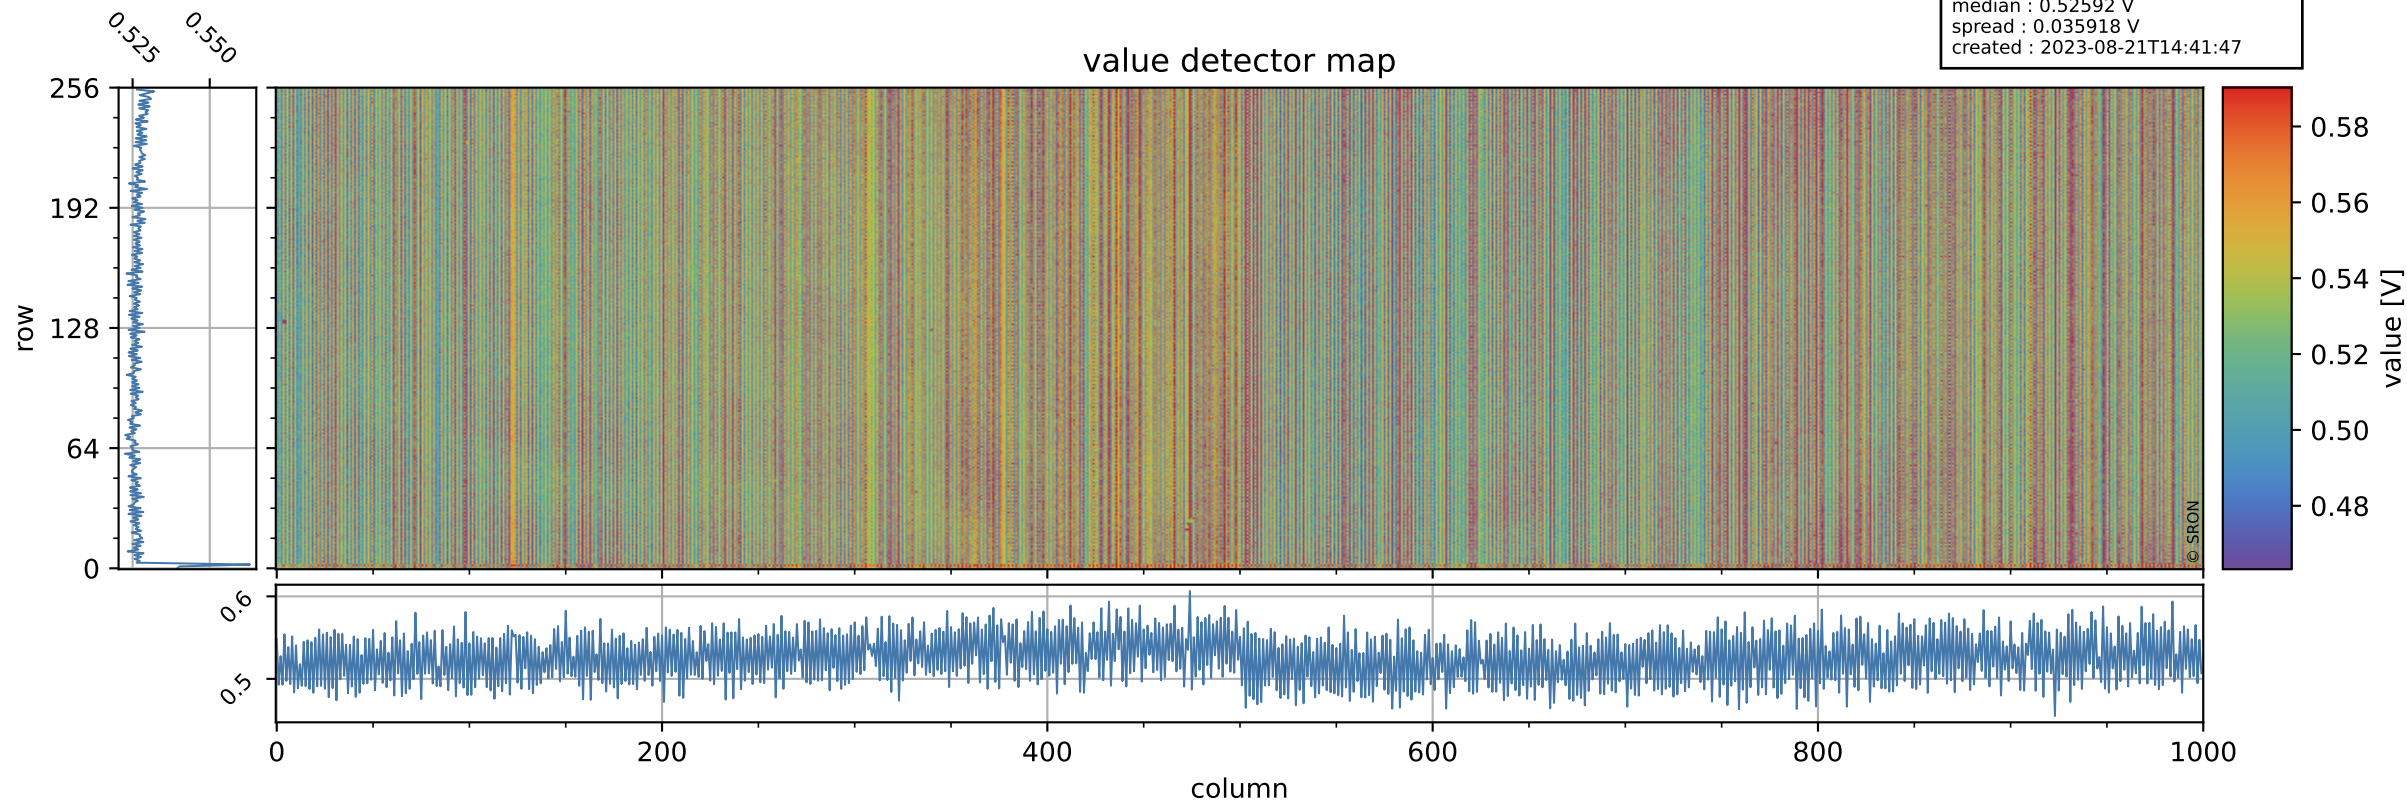

Tropomi SWIR offset (official)

orbits : 18 in [13627, 13672]
coverage : 2020-05-31 / 2020-06-03
median : 0.52592 V
spread : 0.035918 V
created : 2023-08-21T14:41:47

value detector map

Tropomi SWIR offset (official)

orbits : 18 in [13627, 13672]
coverage : 2020-05-31 / 2020-06-03
median : 32.026 μV
spread : 15.579 μV
created : 2023-08-21T14:41:47

Tropomi SWIR offset (official)

value compared with SWIR offset CKD

orbits : 18 in [13627, 13672]
coverage : 2020-05-31 / 2020-06-03
median : -0.10108 mV
spread : 0.38924 mV
created : 2023-08-21T14:41:48

Tropomi SWIR offset (official) ground-tracks of Sentinel-5P

orbits : 18 in [13627, 13672]
coverage : 2020-05-31 / 2020-06-03
created : 2023-08-21T14:41:48

Tropomi SWIR offset (official)

orbits : [2827, 13672]
coverage : 2018-04-30 / 2020-06-03
created : 2023-08-21T14:41:48

trend of detector median & temperatures