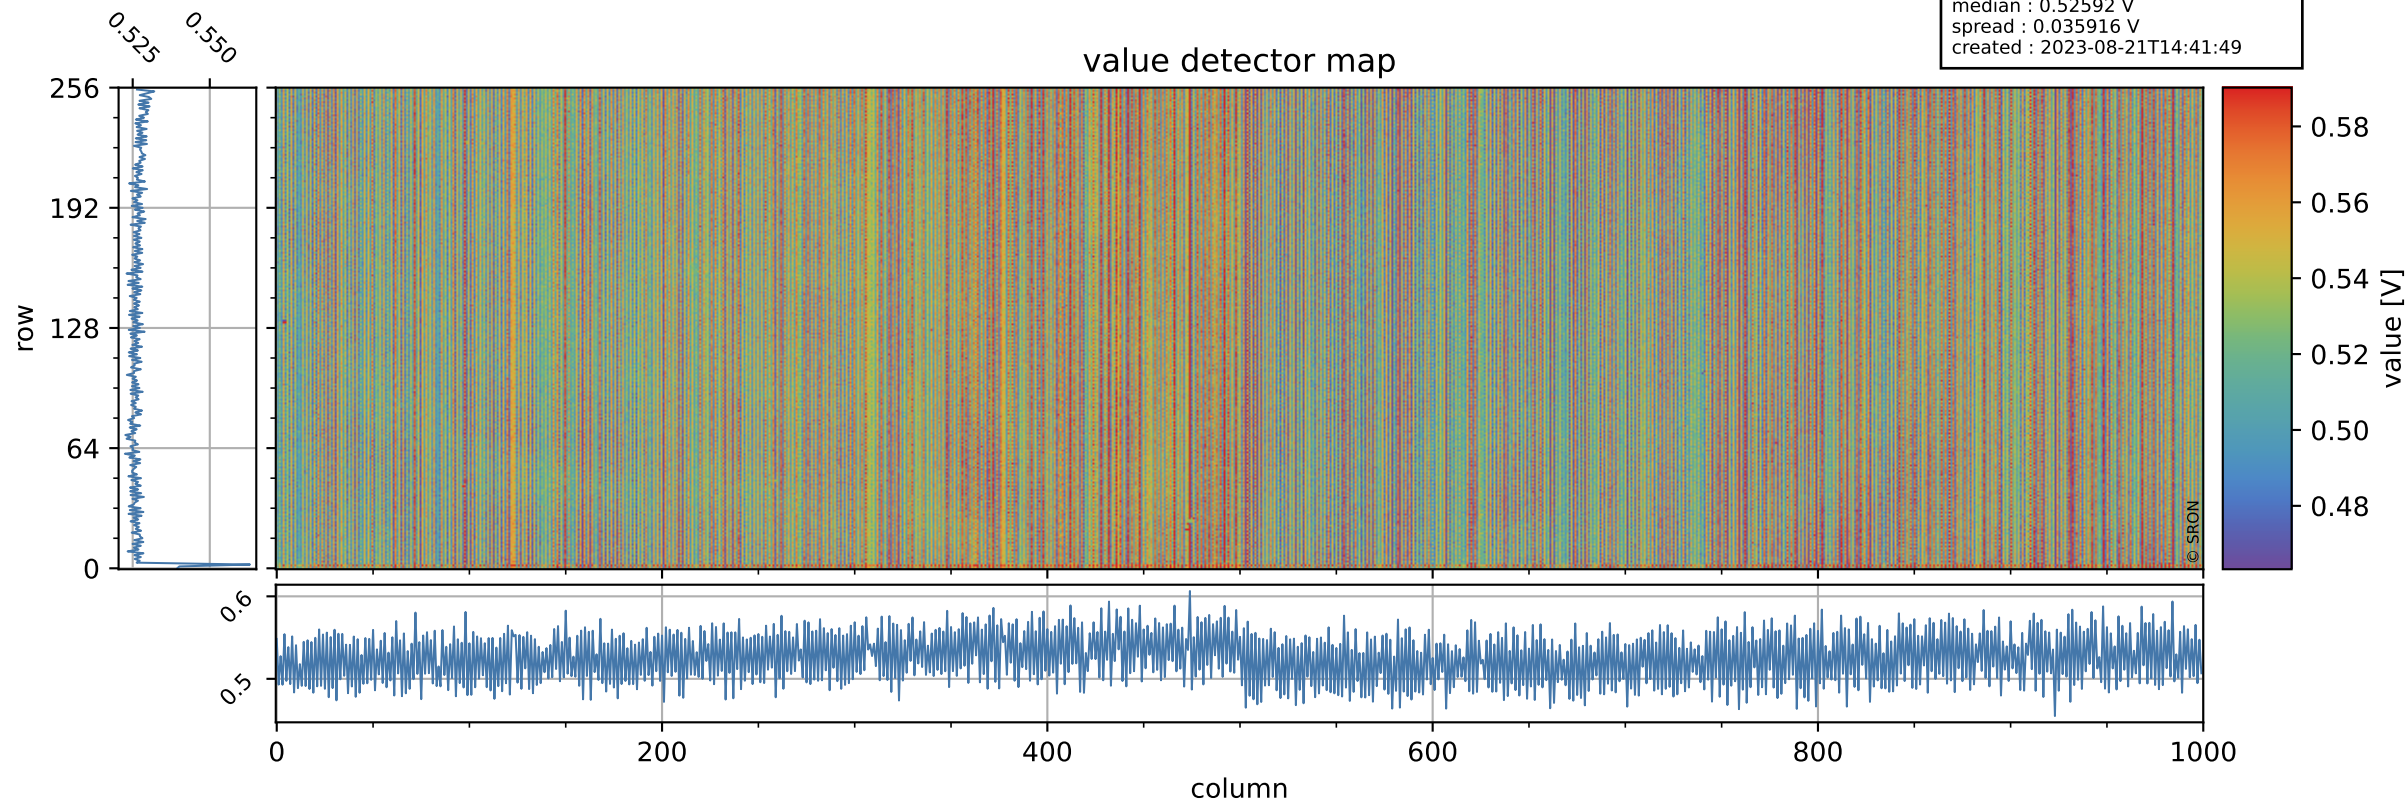

Tropomi SWIR offset (official)

orbits : 19 in [13642, 13687]
coverage : 2020-06-01 / 2020-06-04
median : 0.52592 V
spread : 0.035916 V
created : 2023-08-21T14:41:49

value detector map

Tropomi SWIR offset (official)

orbits : 19 in [13642, 13687]
coverage : 2020-06-01 / 2020-06-04
median : 31.249 μV
spread : 15.284 μV
created : 2023-08-21T14:41:49

Tropomi SWIR offset (official)

orbits : 19 in [13642, 13687]
coverage : 2020-06-01 / 2020-06-04
median : -0.10279 mV
spread : 0.38591 mV
created : 2023-08-21T14:41:50

value compared with SWIR offset CKD

Tropomi SWIR offset (official) ground-tracks of Sentinel-5P

orbits : 19 in [13642, 13687]
coverage : 2020-06-01 / 2020-06-04
created : 2023-08-21T14:41:50

Tropomi SWIR offset (official)

orbits : [2827, 13687]
coverage : 2018-04-30 / 2020-06-04
created : 2023-08-21T14:41:50

trend of detector median & temperatures