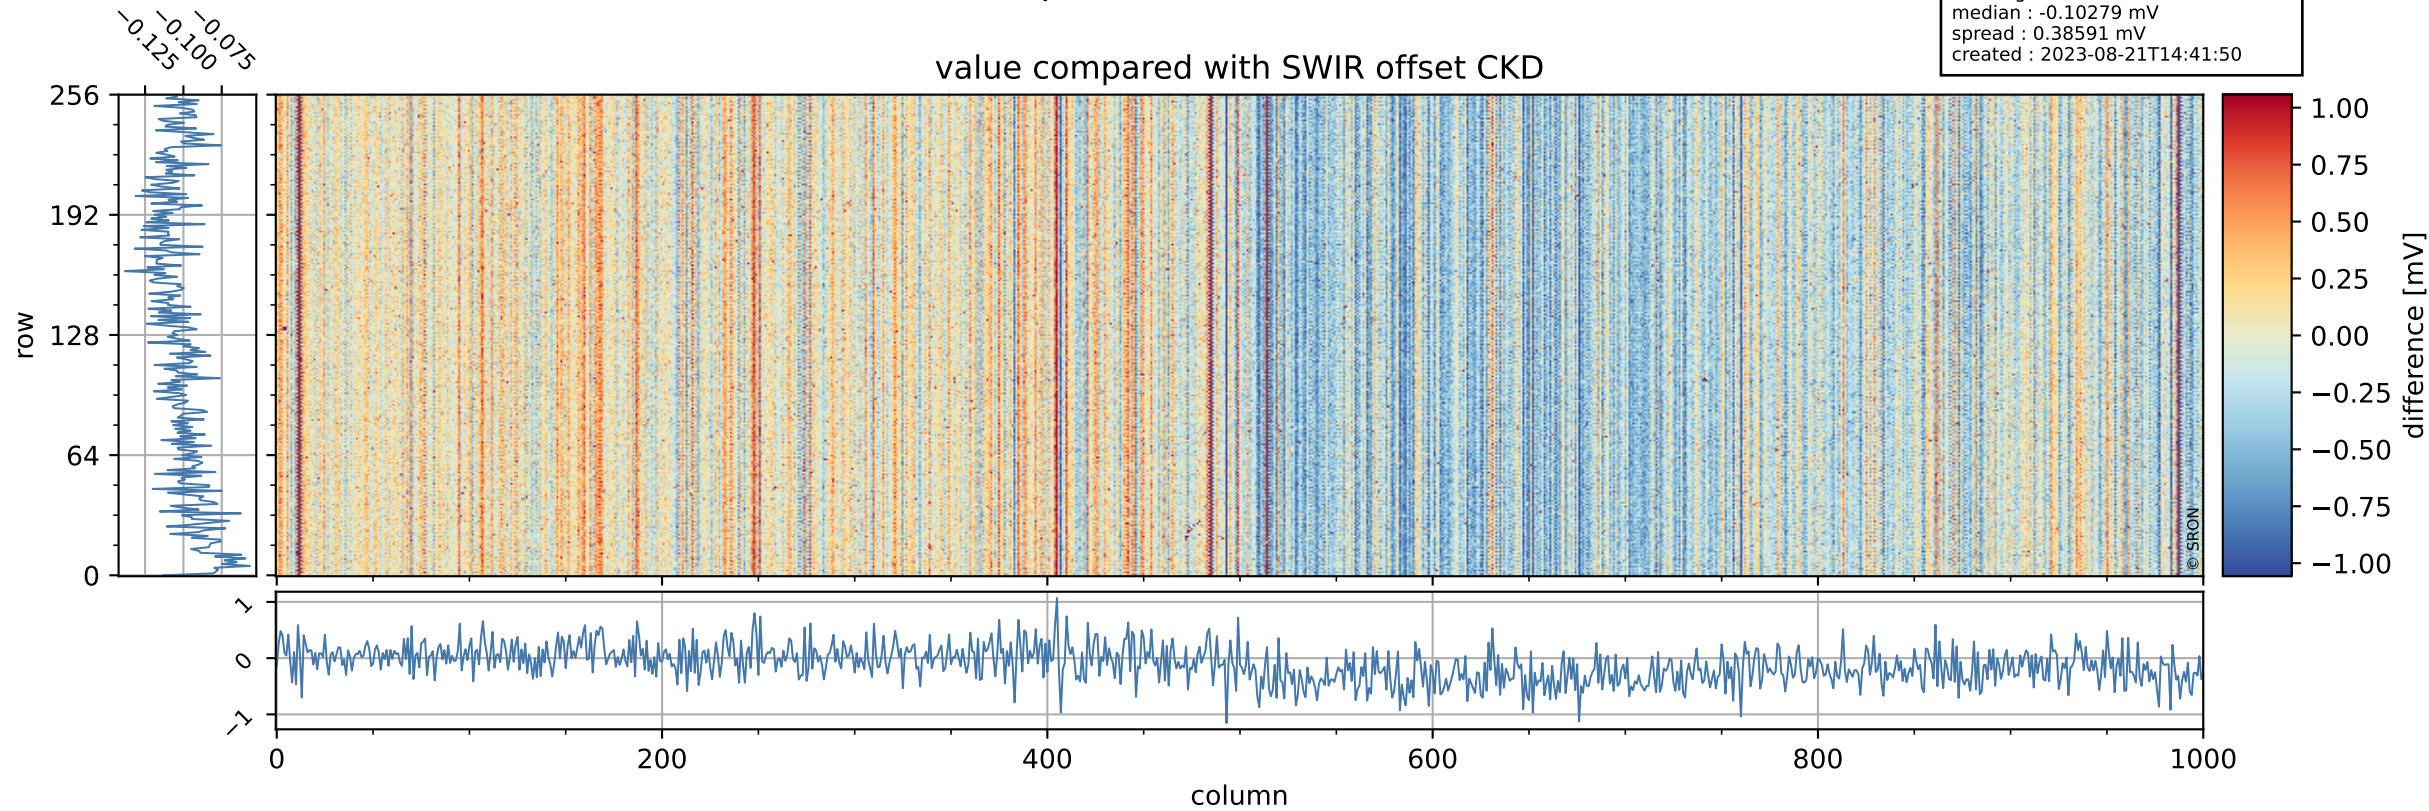

Tropomi SWIR offset (official)

orbits : 19 in [13642, 13687]
coverage : 2020-06-01 / 2020-06-04
median : 0.52592 V
spread : 0.035916 V
created : 2023-08-21T14:41:49

value detector map

Tropomi SWIR offset (official)

orbits : 19 in [13642, 13687]
coverage : 2020-06-01 / 2020-06-04
median : 31.249 μV
spread : 15.284 μV
created : 2023-08-21T14:41:49

Tropomi SWIR offset (official)

orbits : 19 in [13642, 13687]
coverage : 2020-06-01 / 2020-06-04
median : -0.10279 mV
spread : 0.38591 mV
created : 2023-08-21T14:41:50

value compared with SWIR offset CKD

Tropomi SWIR offset (official) ground-tracks of Sentinel-5P

orbits : 19 in [13642, 13687]
coverage : 2020-06-01 / 2020-06-04
created : 2023-08-21T14:41:50

Tropomi SWIR offset (official)

orbits : [2827, 13687]
coverage : 2018-04-30 / 2020-06-04
created : 2023-08-21T14:41:50

trend of detector median & temperatures