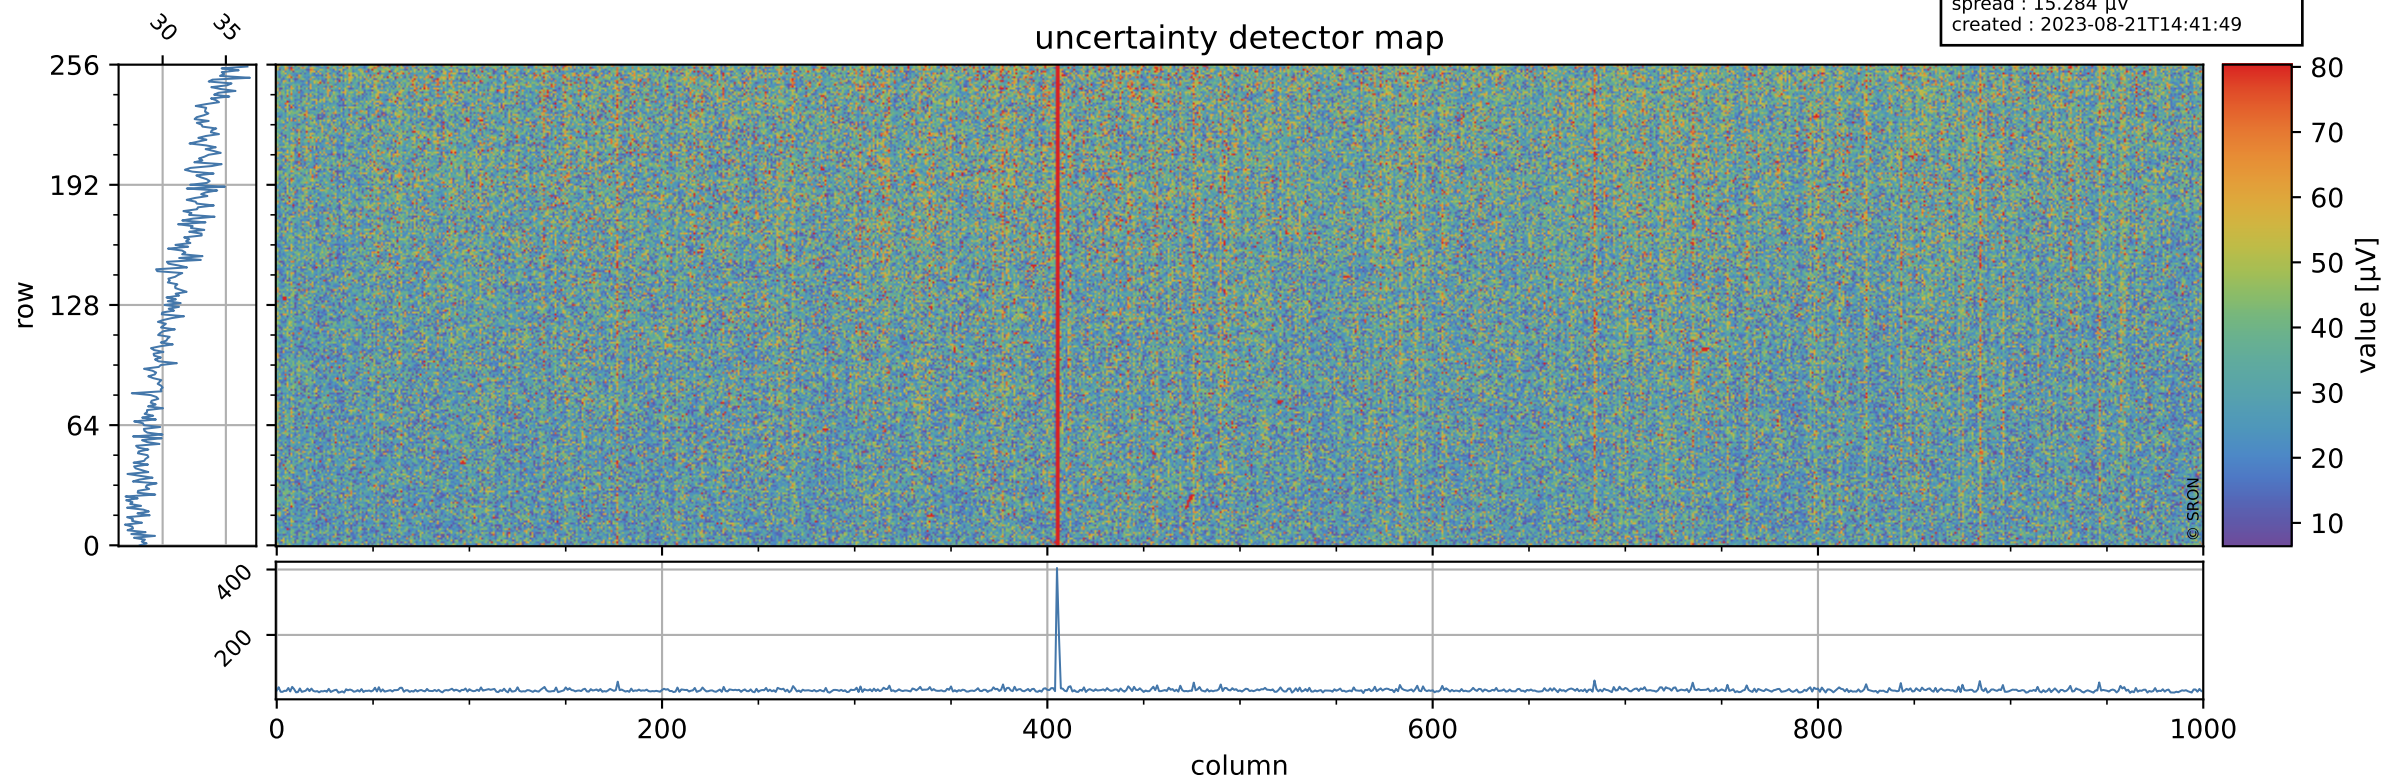

Tropomi SWIR offset (official)

orbits : 19 in [13642, 13687]
coverage : 2020-06-01 / 2020-06-04
median : 0.52592 V
spread : 0.035916 V
created : 2023-08-21T14:41:49

value detector map

Tropomi SWIR offset (official)

orbits : 19 in [13642, 13687]
coverage : 2020-06-01 / 2020-06-04
median : 31.249 μV
spread : 15.284 μV
created : 2023-08-21T14:41:49

Tropomi SWIR offset (official)

orbits : 19 in [13642, 13687]
coverage : 2020-06-01 / 2020-06-04
median : -0.10279 mV
spread : 0.38591 mV
created : 2023-08-21T14:41:50

value compared with SWIR offset CKD

Tropomi SWIR offset (official) ground-tracks of Sentinel-5P

orbits : 19 in [13642, 13687]
coverage : 2020-06-01 / 2020-06-04
created : 2023-08-21T14:41:50

Tropomi SWIR offset (official)

orbits : [2827, 13687]
coverage : 2018-04-30 / 2020-06-04
created : 2023-08-21T14:41:50

trend of detector median & temperatures