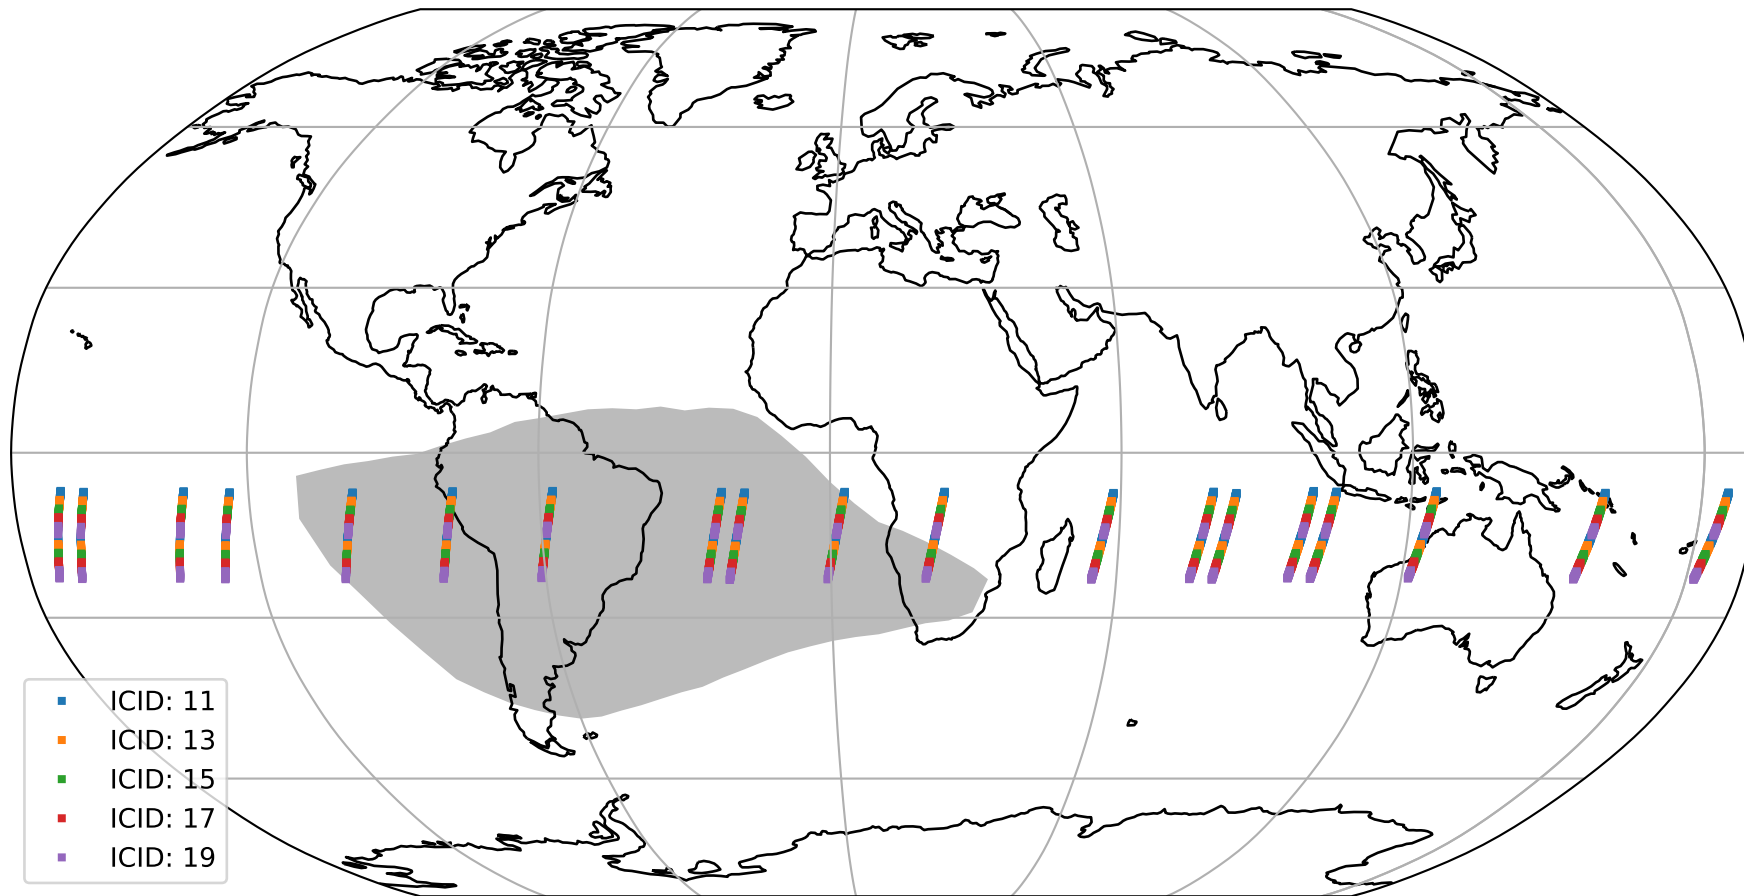

Tropomi SWIR offset (official)

orbits : 19 in [13642, 13687]
coverage : 2020-06-01 / 2020-06-04
median : 0.52592 V
spread : 0.035916 V
created : 2023-08-21T14:41:49

value detector map

Tropomi SWIR offset (official)

orbits : 19 in [13642, 13687]
coverage : 2020-06-01 / 2020-06-04
median : 31.249 μV
spread : 15.284 μV
created : 2023-08-21T14:41:49

Tropomi SWIR offset (official)

orbits : 19 in [13642, 13687]
coverage : 2020-06-01 / 2020-06-04
median : -0.10279 mV
spread : 0.38591 mV
created : 2023-08-21T14:41:50

value compared with SWIR offset CKD

Tropomi SWIR offset (official) ground-tracks of Sentinel-5P

orbits : 19 in [13642, 13687]
coverage : 2020-06-01 / 2020-06-04
created : 2023-08-21T14:41:50

Tropomi SWIR offset (official)

orbits : [2827, 13687]
coverage : 2018-04-30 / 2020-06-04
created : 2023-08-21T14:41:50

trend of detector median & temperatures