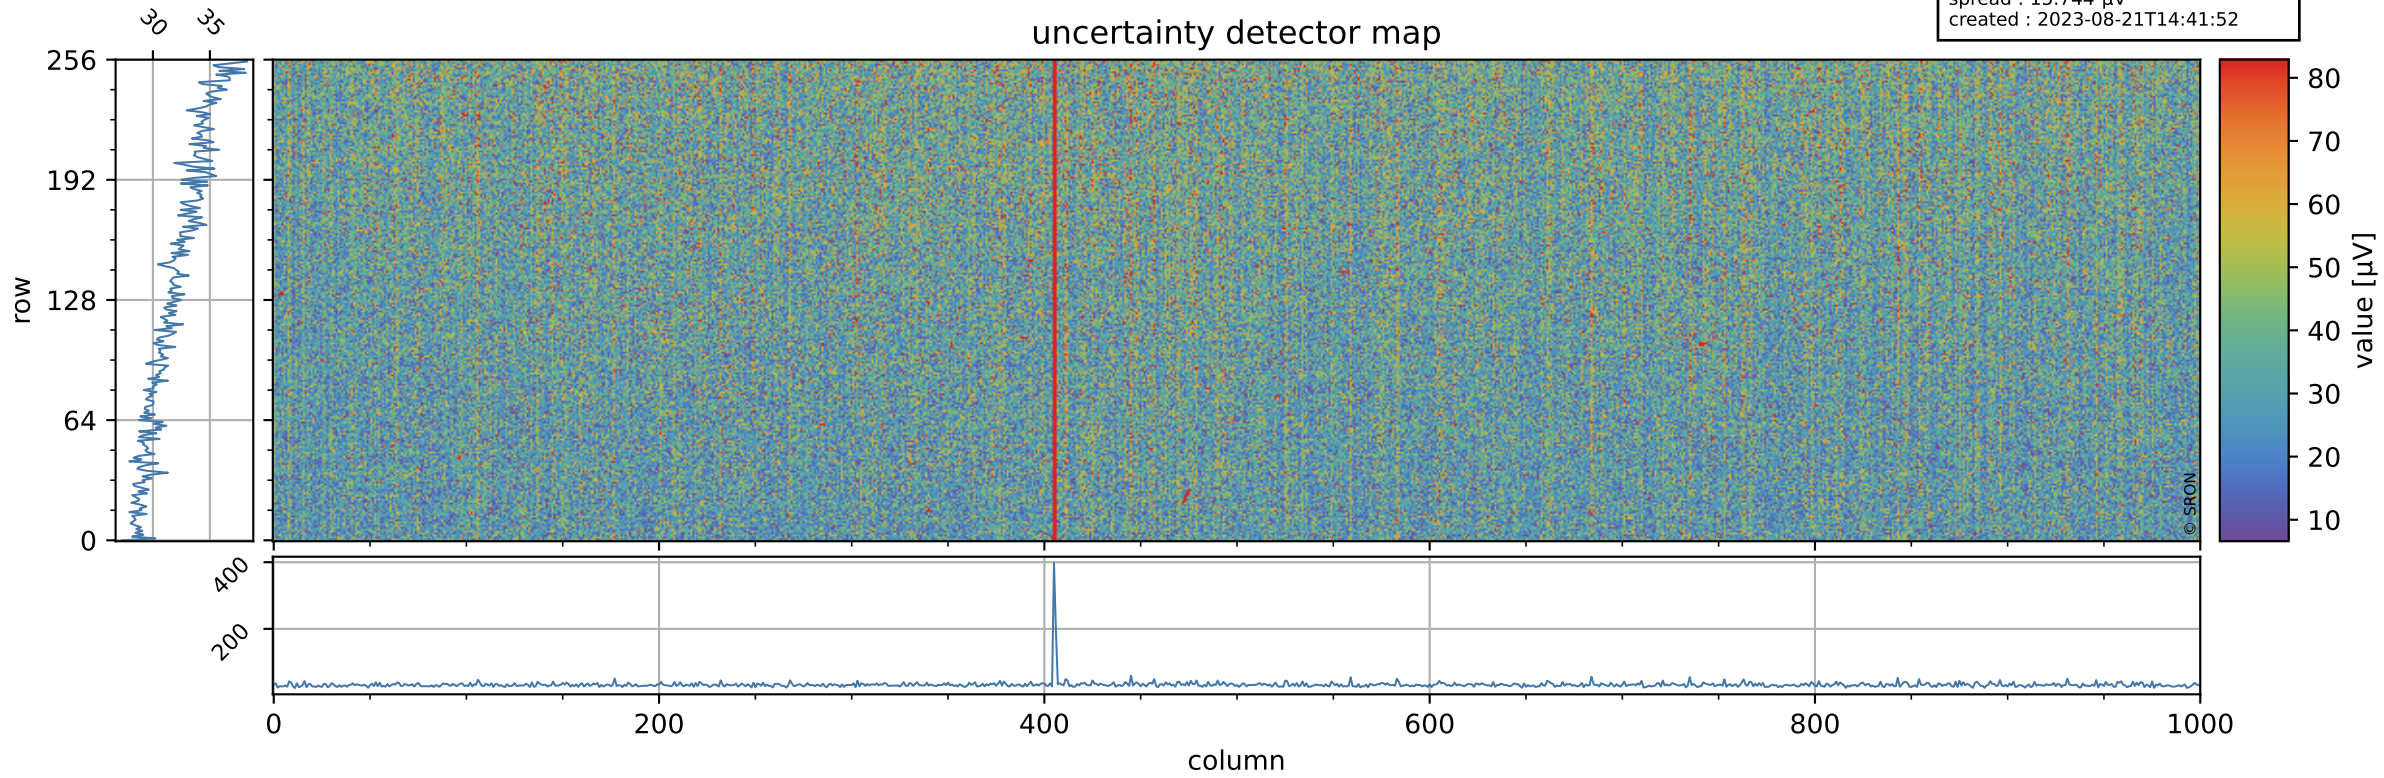

Tropomi SWIR offset (official)

orbits : 19 in [13657, 13702]
coverage : 2020-06-02 / 2020-06-05
median : 0.52591 V
spread : 0.035915 V
created : 2023-08-21T14:41:51

value detector map

Tropomi SWIR offset (official)

orbits : 19 in [13657, 13702]
coverage : 2020-06-02 / 2020-06-05
median : 32.159 μV
spread : 15.744 μV
created : 2023-08-21T14:41:52

Tropomi SWIR offset (official)

value compared with SWIR offset CKD

orbits : 19 in [13657, 13702]
coverage : 2020-06-02 / 2020-06-05
median : -0.10607 mV
spread : 0.38609 mV
created : 2023-08-21T14:41:52

Tropomi SWIR offset (official) ground-tracks of Sentinel-5P

orbits : 19 in [13657, 13702]
coverage : 2020-06-02 / 2020-06-05
created : 2023-08-21T14:41:52

Tropomi SWIR offset (official)

orbits : [2827, 13702]
coverage : 2018-04-30 / 2020-06-05
created : 2023-08-21T14:41:53

trend of detector median & temperatures