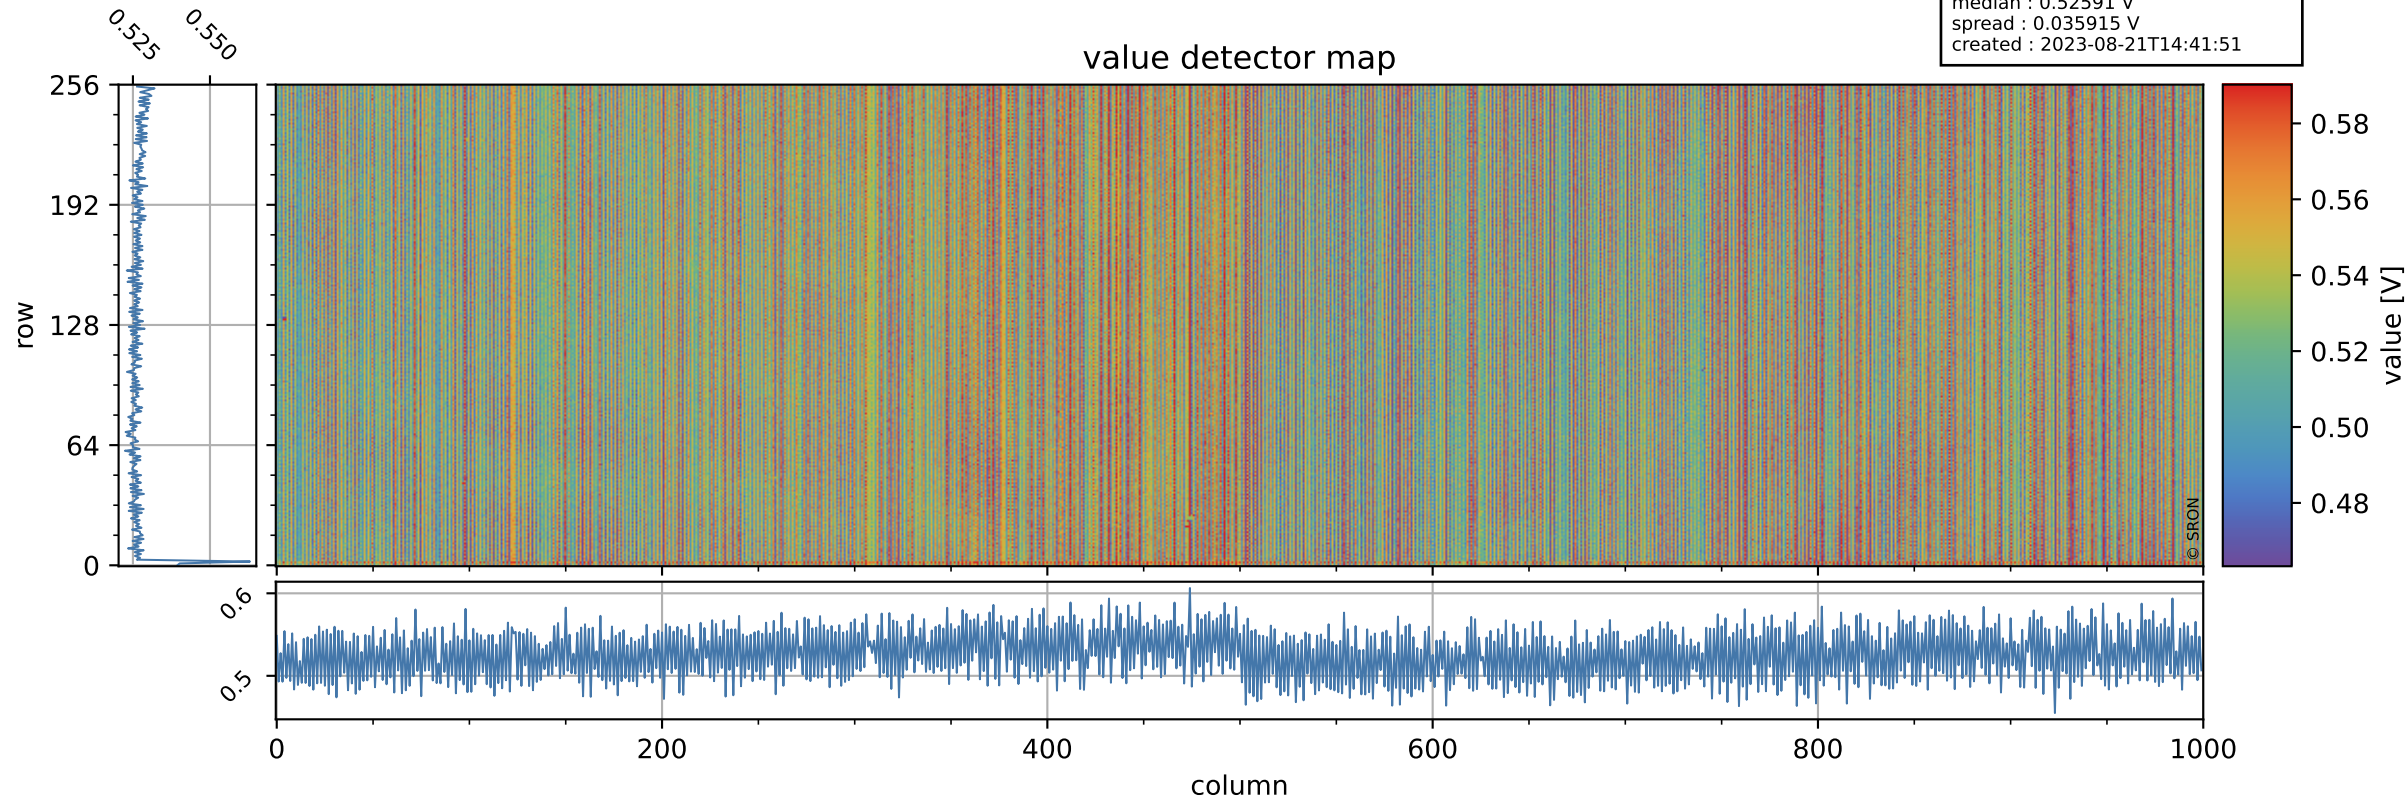

Tropomi SWIR offset (official)

orbits : 19 in [13657, 13702]
coverage : 2020-06-02 / 2020-06-05
median : 0.52591 V
spread : 0.035915 V
created : 2023-08-21T14:41:51

value detector map

Tropomi SWIR offset (official)

orbits : 19 in [13657, 13702]
coverage : 2020-06-02 / 2020-06-05
median : 32.159 μV
spread : 15.744 μV
created : 2023-08-21T14:41:52

Tropomi SWIR offset (official)

value compared with SWIR offset CKD

orbits : 19 in [13657, 13702]
coverage : 2020-06-02 / 2020-06-05
median : -0.10607 mV
spread : 0.38609 mV
created : 2023-08-21T14:41:52

Tropomi SWIR offset (official) ground-tracks of Sentinel-5P

orbits : 19 in [13657, 13702]
coverage : 2020-06-02 / 2020-06-05
created : 2023-08-21T14:41:52

Tropomi SWIR offset (official)

orbits : [2827, 13702]
coverage : 2018-04-30 / 2020-06-05
created : 2023-08-21T14:41:53

trend of detector median & temperatures