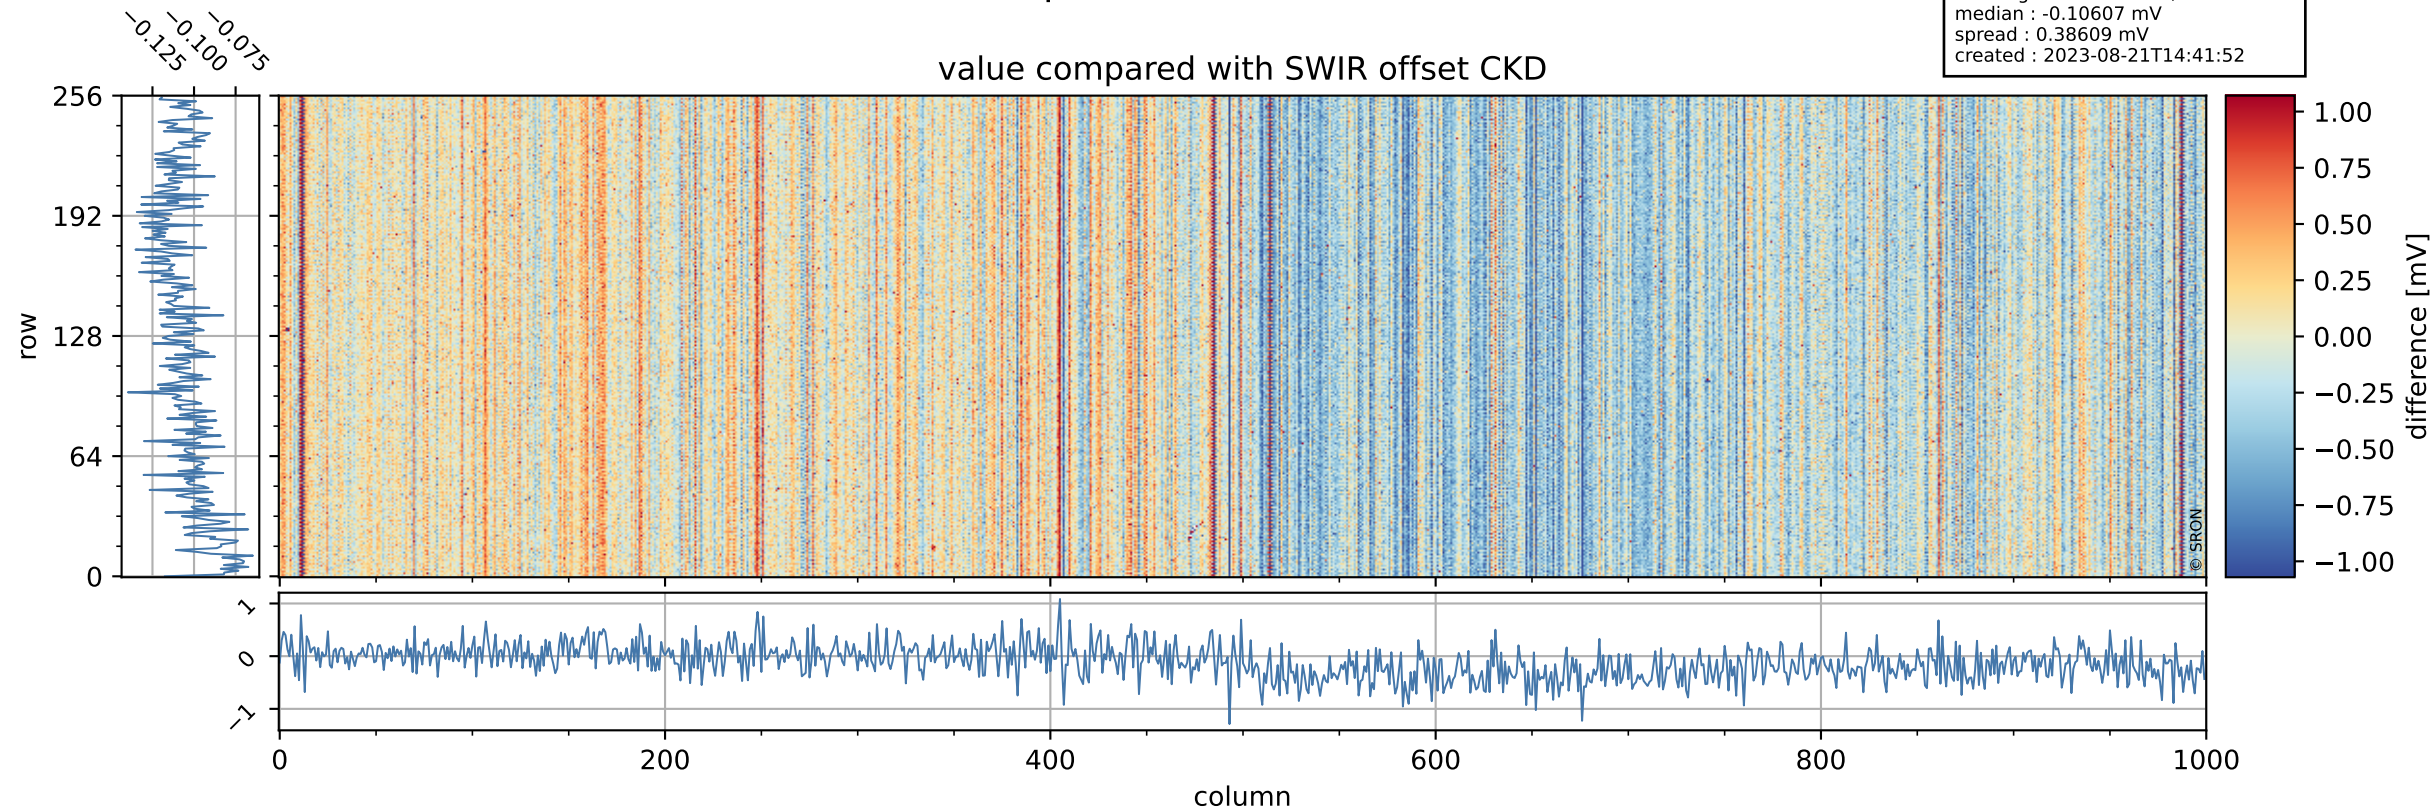

Tropomi SWIR offset (official)

orbits : 19 in [13657, 13702]
coverage : 2020-06-02 / 2020-06-05
median : 0.52591 V
spread : 0.035915 V
created : 2023-08-21T14:41:51

value detector map

Tropomi SWIR offset (official)

orbits : 19 in [13657, 13702]
coverage : 2020-06-02 / 2020-06-05
median : 32.159 μV
spread : 15.744 μV
created : 2023-08-21T14:41:52

Tropomi SWIR offset (official)

value compared with SWIR offset CKD

orbits : 19 in [13657, 13702]
coverage : 2020-06-02 / 2020-06-05
median : -0.10607 mV
spread : 0.38609 mV
created : 2023-08-21T14:41:52

Tropomi SWIR offset (official) ground-tracks of Sentinel-5P

orbits : 19 in [13657, 13702]
coverage : 2020-06-02 / 2020-06-05
created : 2023-08-21T14:41:52

Tropomi SWIR offset (official)

orbits : [2827, 13702]
coverage : 2018-04-30 / 2020-06-05
created : 2023-08-21T14:41:53

trend of detector median & temperatures