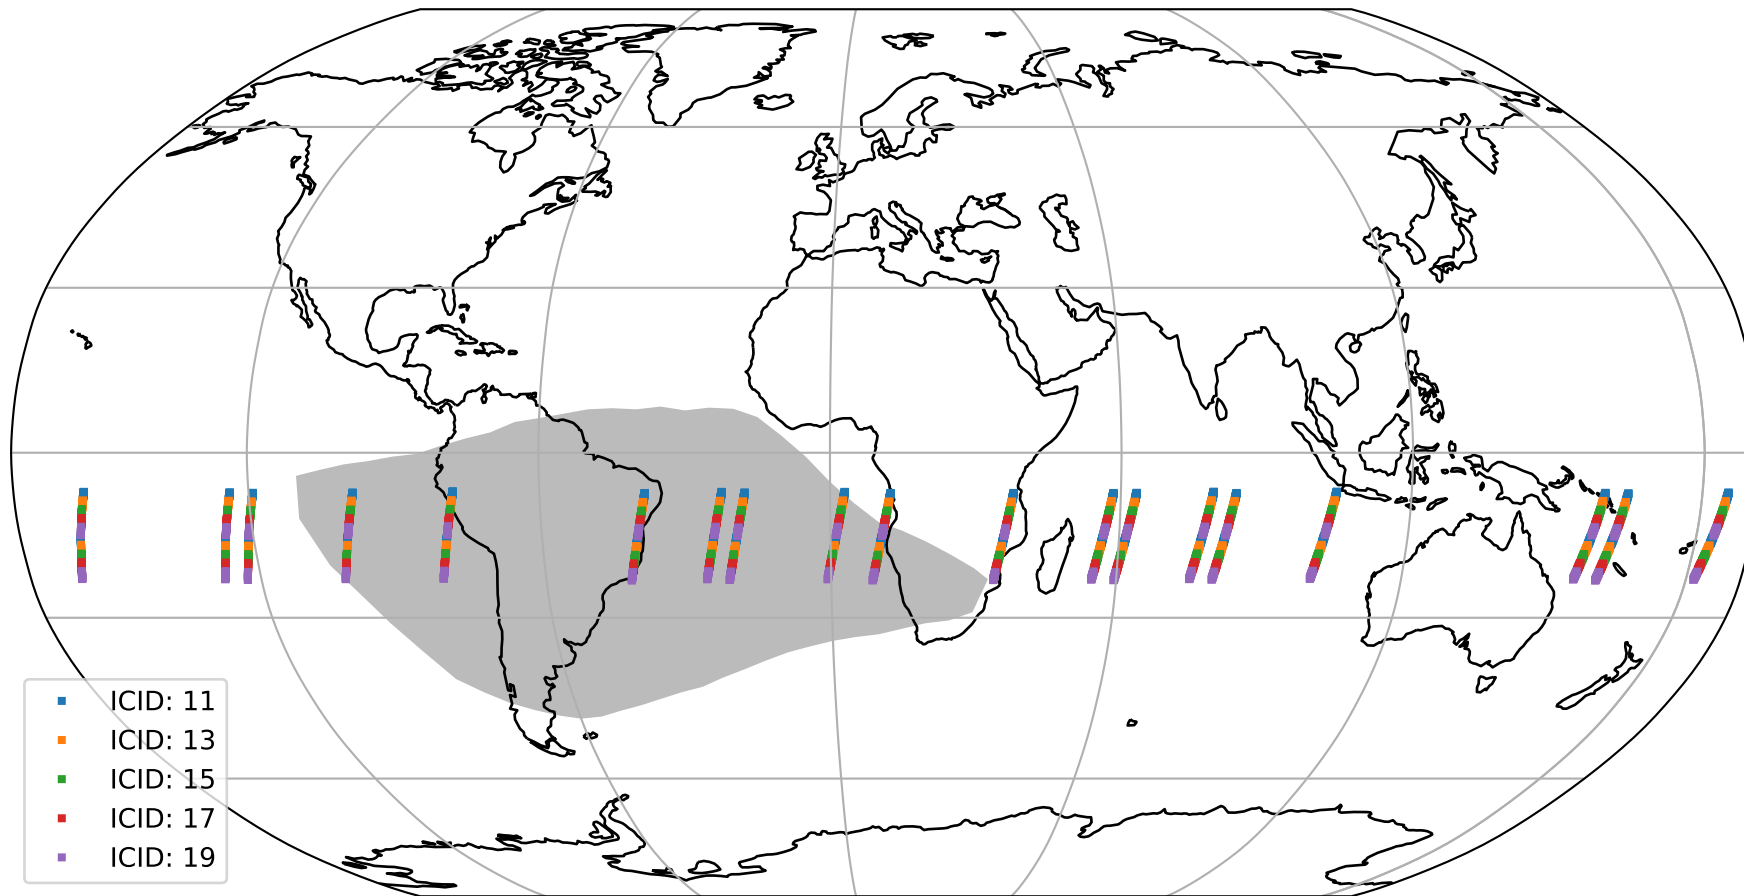

Tropomi SWIR offset (official)

orbits : 19 in [13657, 13702]
coverage : 2020-06-02 / 2020-06-05
median : 0.52591 V
spread : 0.035915 V
created : 2023-08-21T14:41:51

value detector map

Tropomi SWIR offset (official)

orbits : 19 in [13657, 13702]
coverage : 2020-06-02 / 2020-06-05
median : 32.159 μV
spread : 15.744 μV
created : 2023-08-21T14:41:52

Tropomi SWIR offset (official)

value compared with SWIR offset CKD

orbits : 19 in [13657, 13702]
coverage : 2020-06-02 / 2020-06-05
median : -0.10607 mV
spread : 0.38609 mV
created : 2023-08-21T14:41:52

Tropomi SWIR offset (official) ground-tracks of Sentinel-5P

orbits : 19 in [13657, 13702]
coverage : 2020-06-02 / 2020-06-05
created : 2023-08-21T14:41:52

Tropomi SWIR offset (official)

orbits : [2827, 13702]
coverage : 2018-04-30 / 2020-06-05
created : 2023-08-21T14:41:53