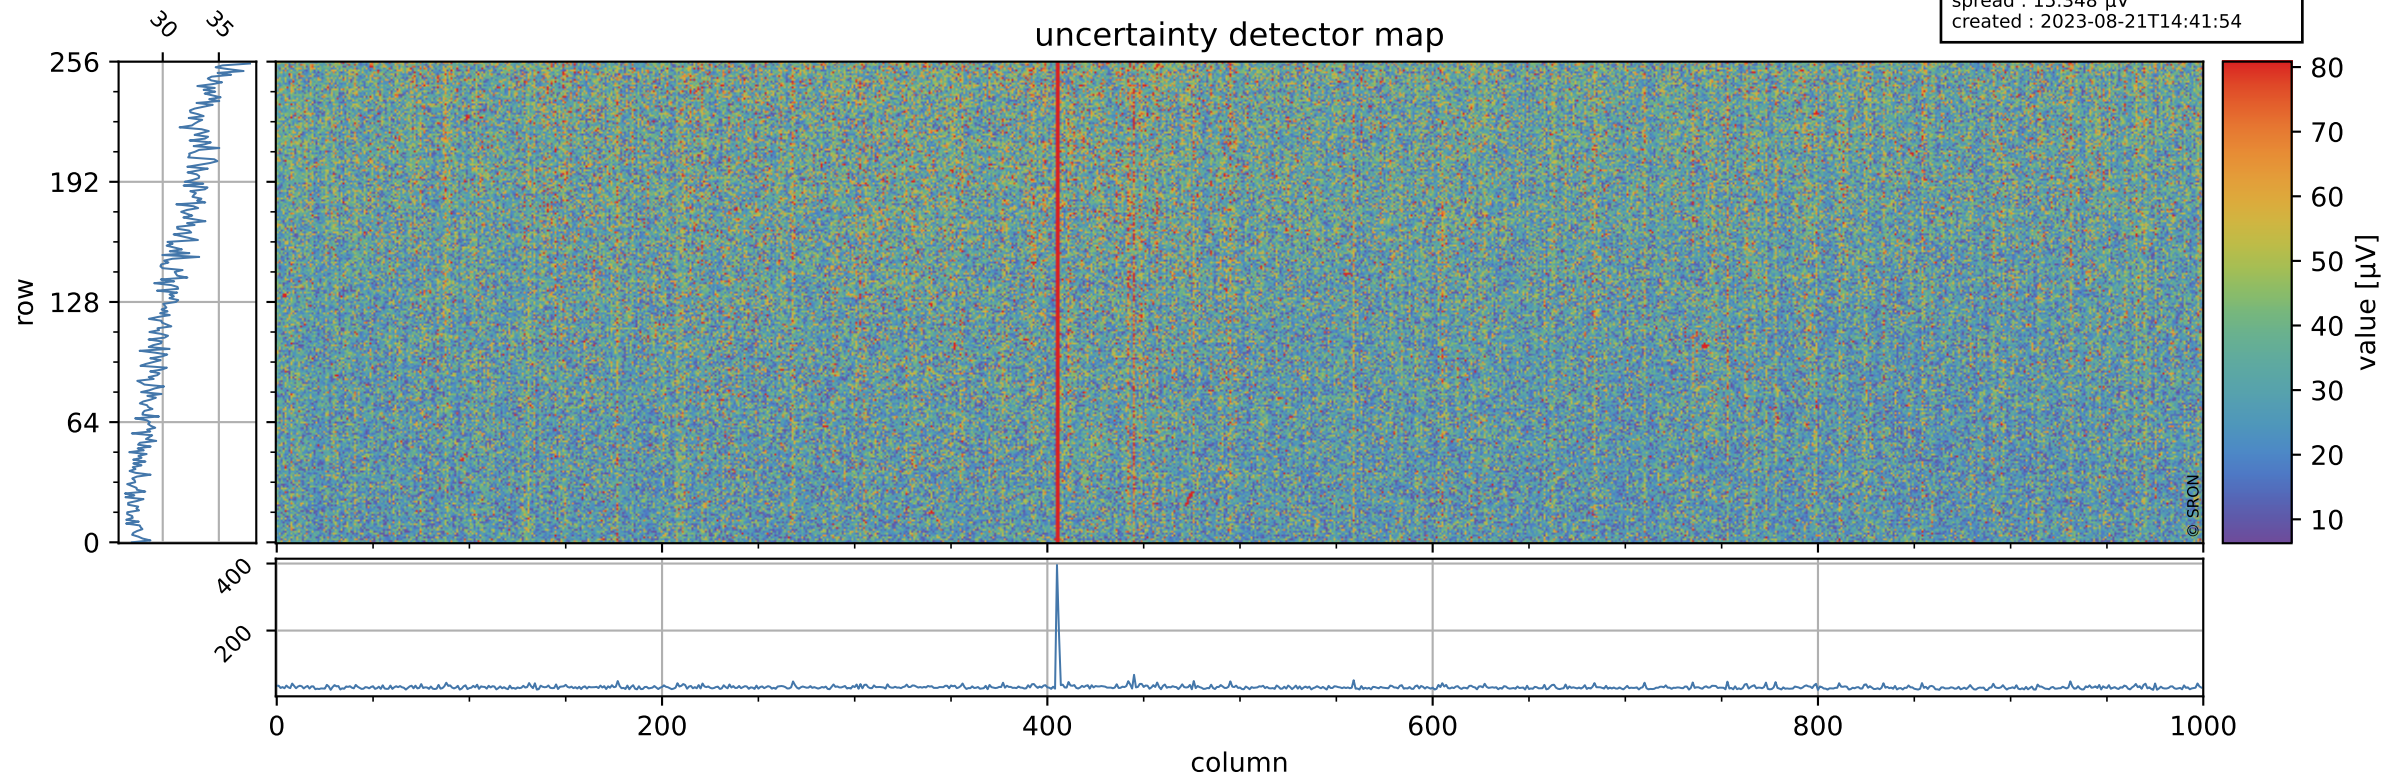

# Tropomi SWIR offset (official)

orbits : 20 in [13672, 13717]  
coverage : 2020-06-03 / 2020-06-06  
median : 0.52592 V  
spread : 0.035917 V  
created : 2023-08-21T14:41:54

## value detector map

# Tropomi SWIR offset (official)

orbits : 20 in [13672, 13717]  
coverage : 2020-06-03 / 2020-06-06  
median : 30.963  $\mu\text{V}$   
spread : 15.348  $\mu\text{V}$   
created : 2023-08-21T14:41:54

# Tropomi SWIR offset (official) ground-tracks of Sentinel-5P

orbits : 20 in [13672, 13717]  
coverage : 2020-06-03 / 2020-06-06  
created : 2023-08-21T14:41:55