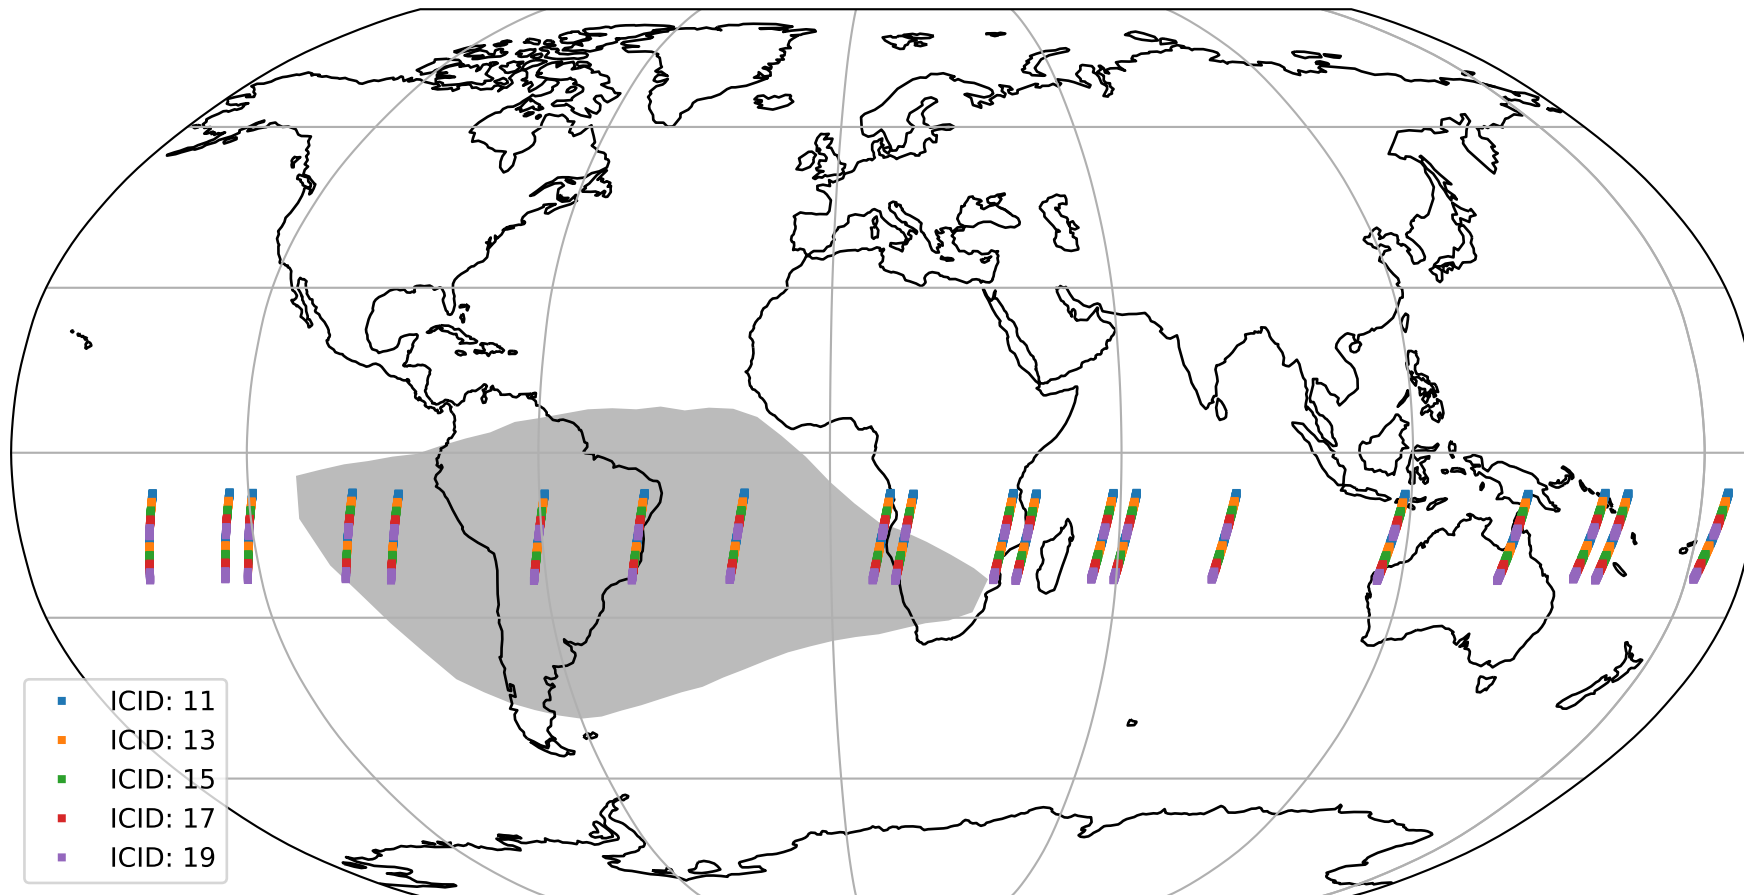

# Tropomi SWIR offset (official)

orbits : 20 in [13672, 13717]  
coverage : 2020-06-03 / 2020-06-06  
median : 30.963  $\mu\text{V}$   
spread : 15.348  $\mu\text{V}$   
created : 2023-08-21T14:41:54

# Tropomi SWIR offset (official)

value compared with SWIR offset CKD

orbits : 20 in [13672, 13717]  
coverage : 2020-06-03 / 2020-06-06  
median : -0.10063 mV  
spread : 0.38963 mV  
created : 2023-08-21T14:41:55

# Tropomi SWIR offset (official) ground-tracks of Sentinel-5P

orbits : 20 in [13672, 13717]  
coverage : 2020-06-03 / 2020-06-06  
created : 2023-08-21T14:41:55

# Tropomi SWIR offset (official)

orbits : [2827, 13717]  
coverage : 2018-04-30 / 2020-06-06  
created : 2023-08-21T14:41:56