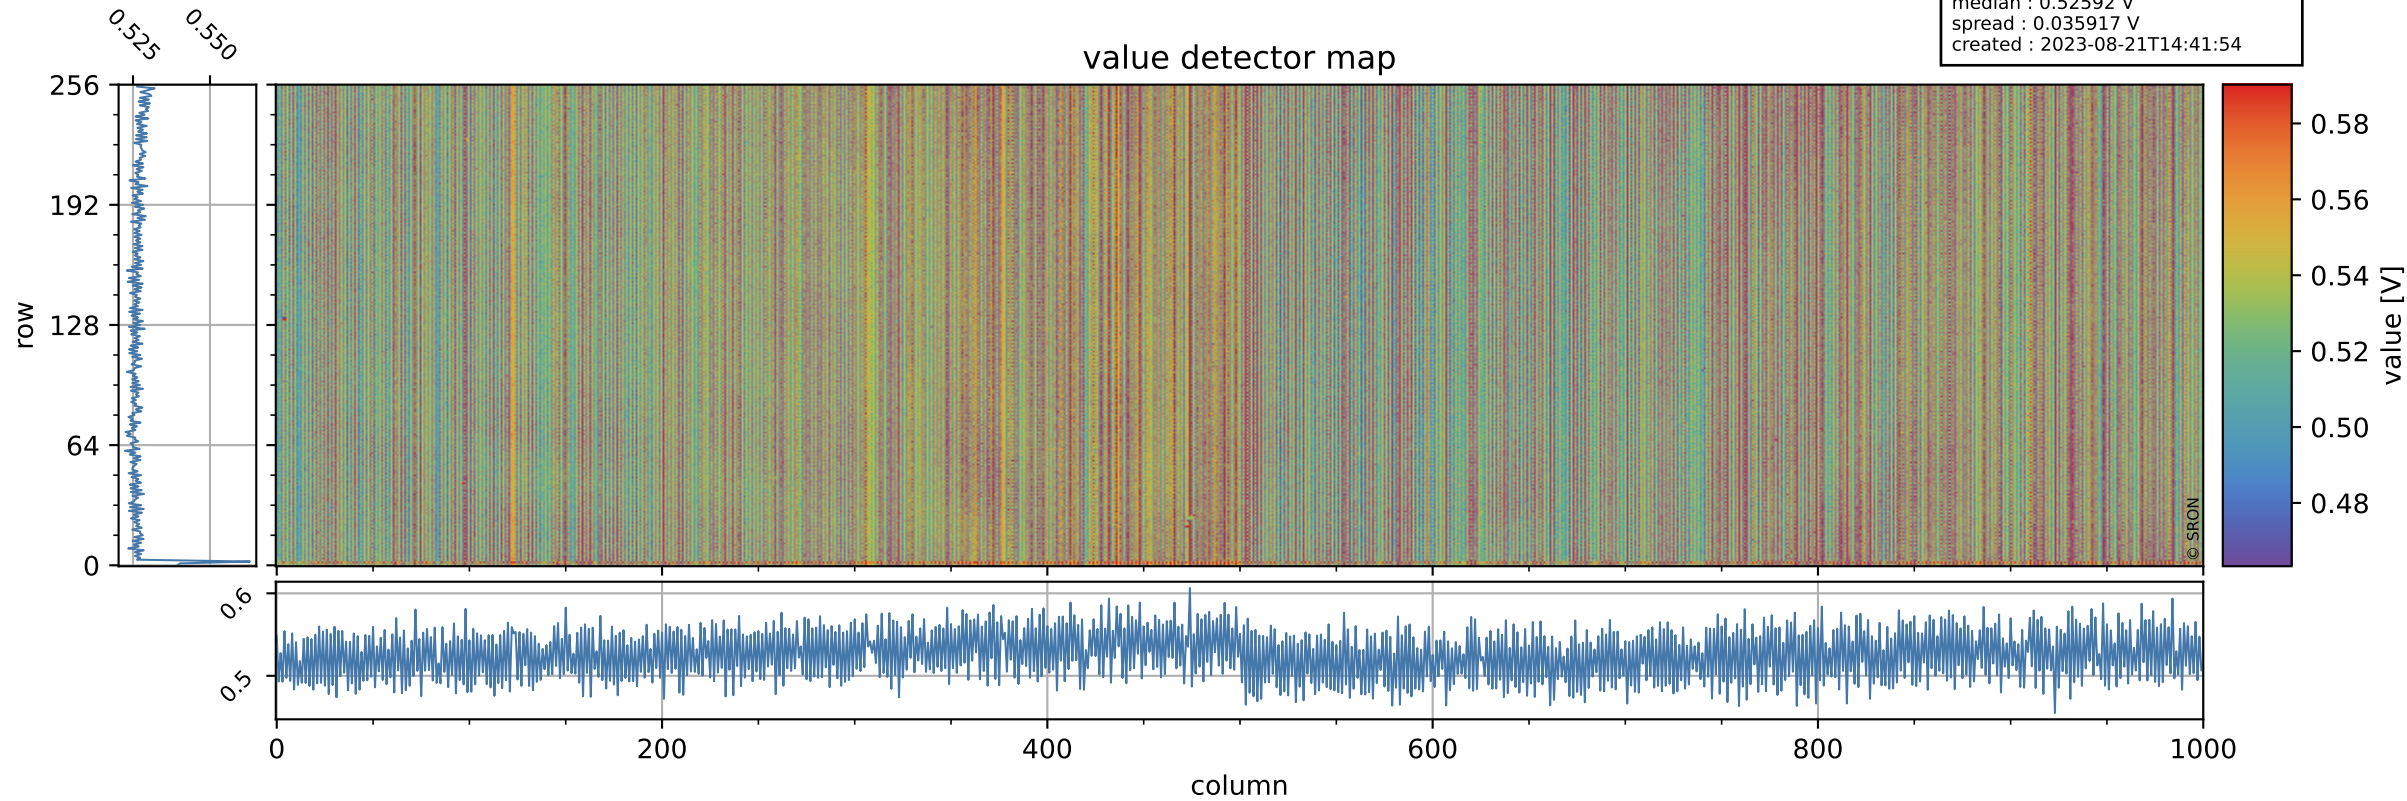

# Tropomi SWIR offset (official)

orbits : 20 in [13672, 13717]  
coverage : 2020-06-03 / 2020-06-06  
median : 0.52592 V  
spread : 0.035917 V  
created : 2023-08-21T14:41:54

## value detector map

# Tropomi SWIR offset (official)

orbits : 20 in [13672, 13717]  
coverage : 2020-06-03 / 2020-06-06  
median : 30.963  $\mu\text{V}$   
spread : 15.348  $\mu\text{V}$   
created : 2023-08-21T14:41:54

# Tropomi SWIR offset (official) ground-tracks of Sentinel-5P

orbits : 20 in [13672, 13717]  
coverage : 2020-06-03 / 2020-06-06  
created : 2023-08-21T14:41:55