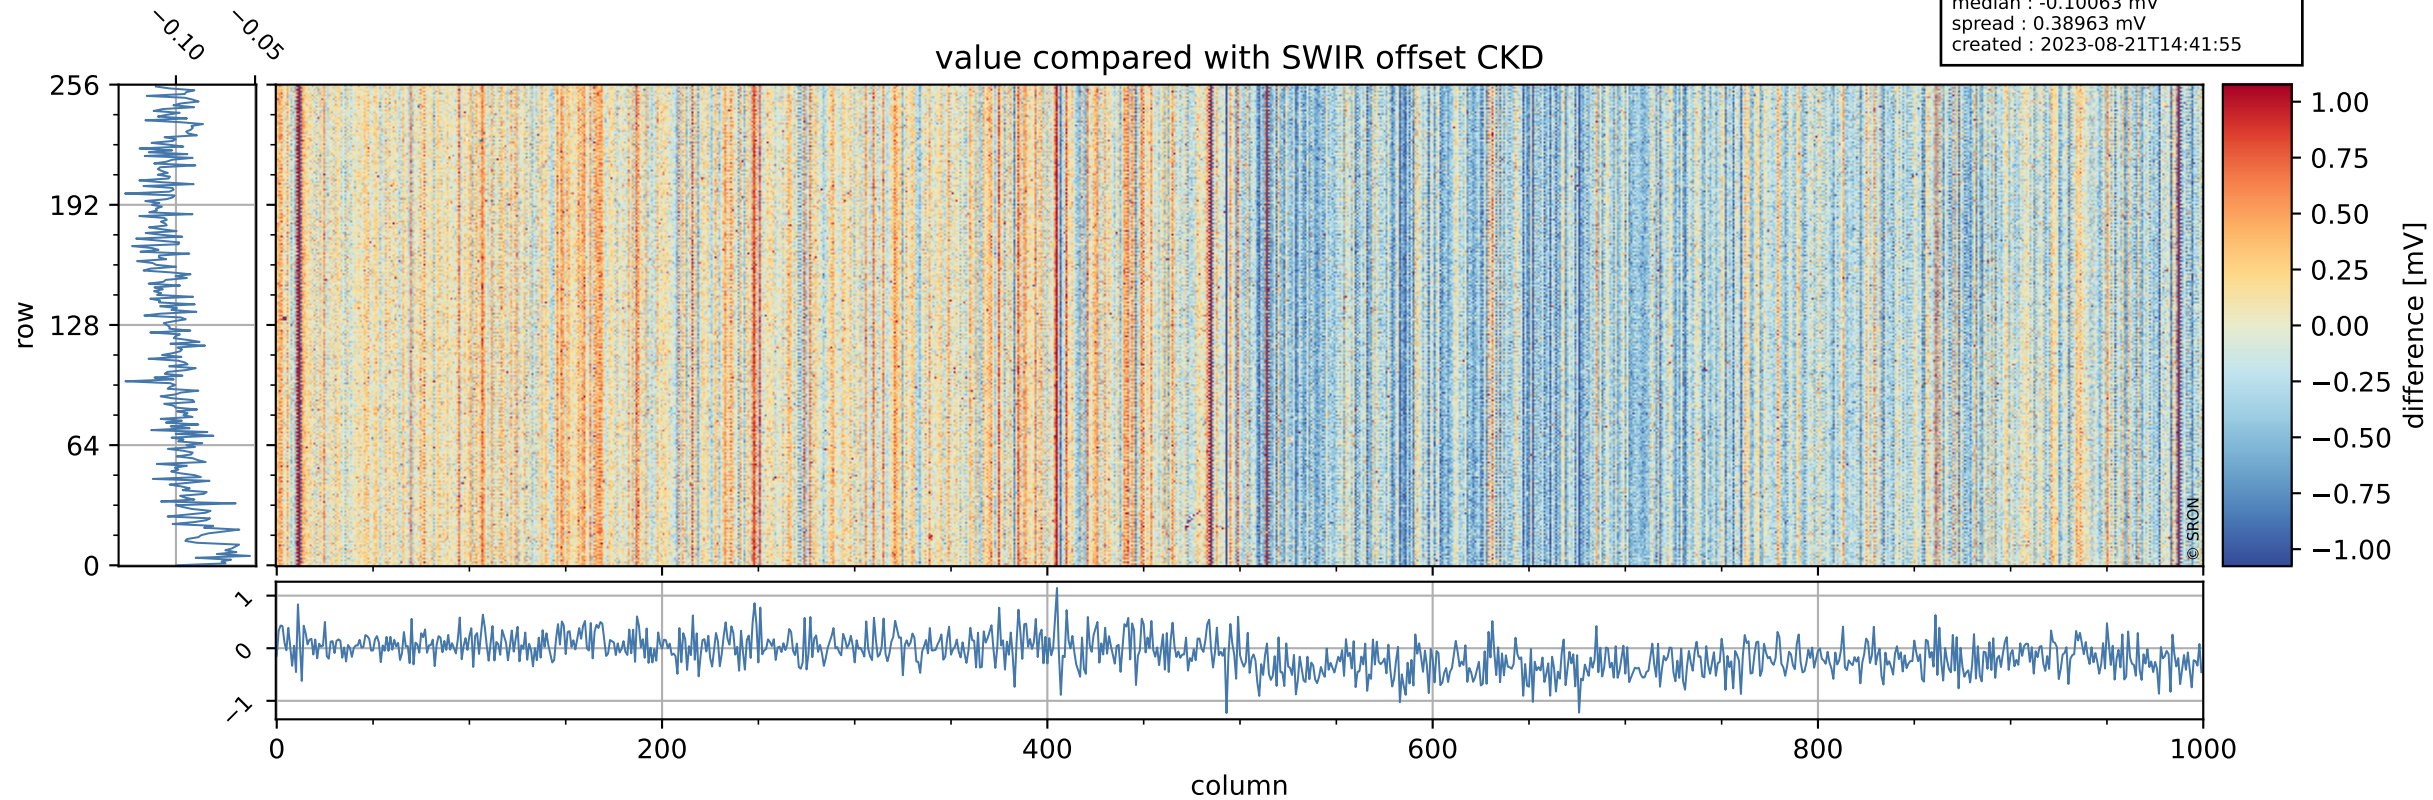

## value detector map

# Tropomi SWIR offset (official)

orbits : 20 in [13672, 13717]  
coverage : 2020-06-03 / 2020-06-06  
median : 30.963  $\mu\text{V}$   
spread : 15.348  $\mu\text{V}$   
created : 2023-08-21T14:41:54

# Tropomi SWIR offset (official) ground-tracks of Sentinel-5P

orbits : 20 in [13672, 13717]  
coverage : 2020-06-03 / 2020-06-06  
created : 2023-08-21T14:41:55

# Tropomi SWIR offset (official)

orbits : [2827, 13717]  
coverage : 2018-04-30 / 2020-06-06  
created : 2023-08-21T14:41:56