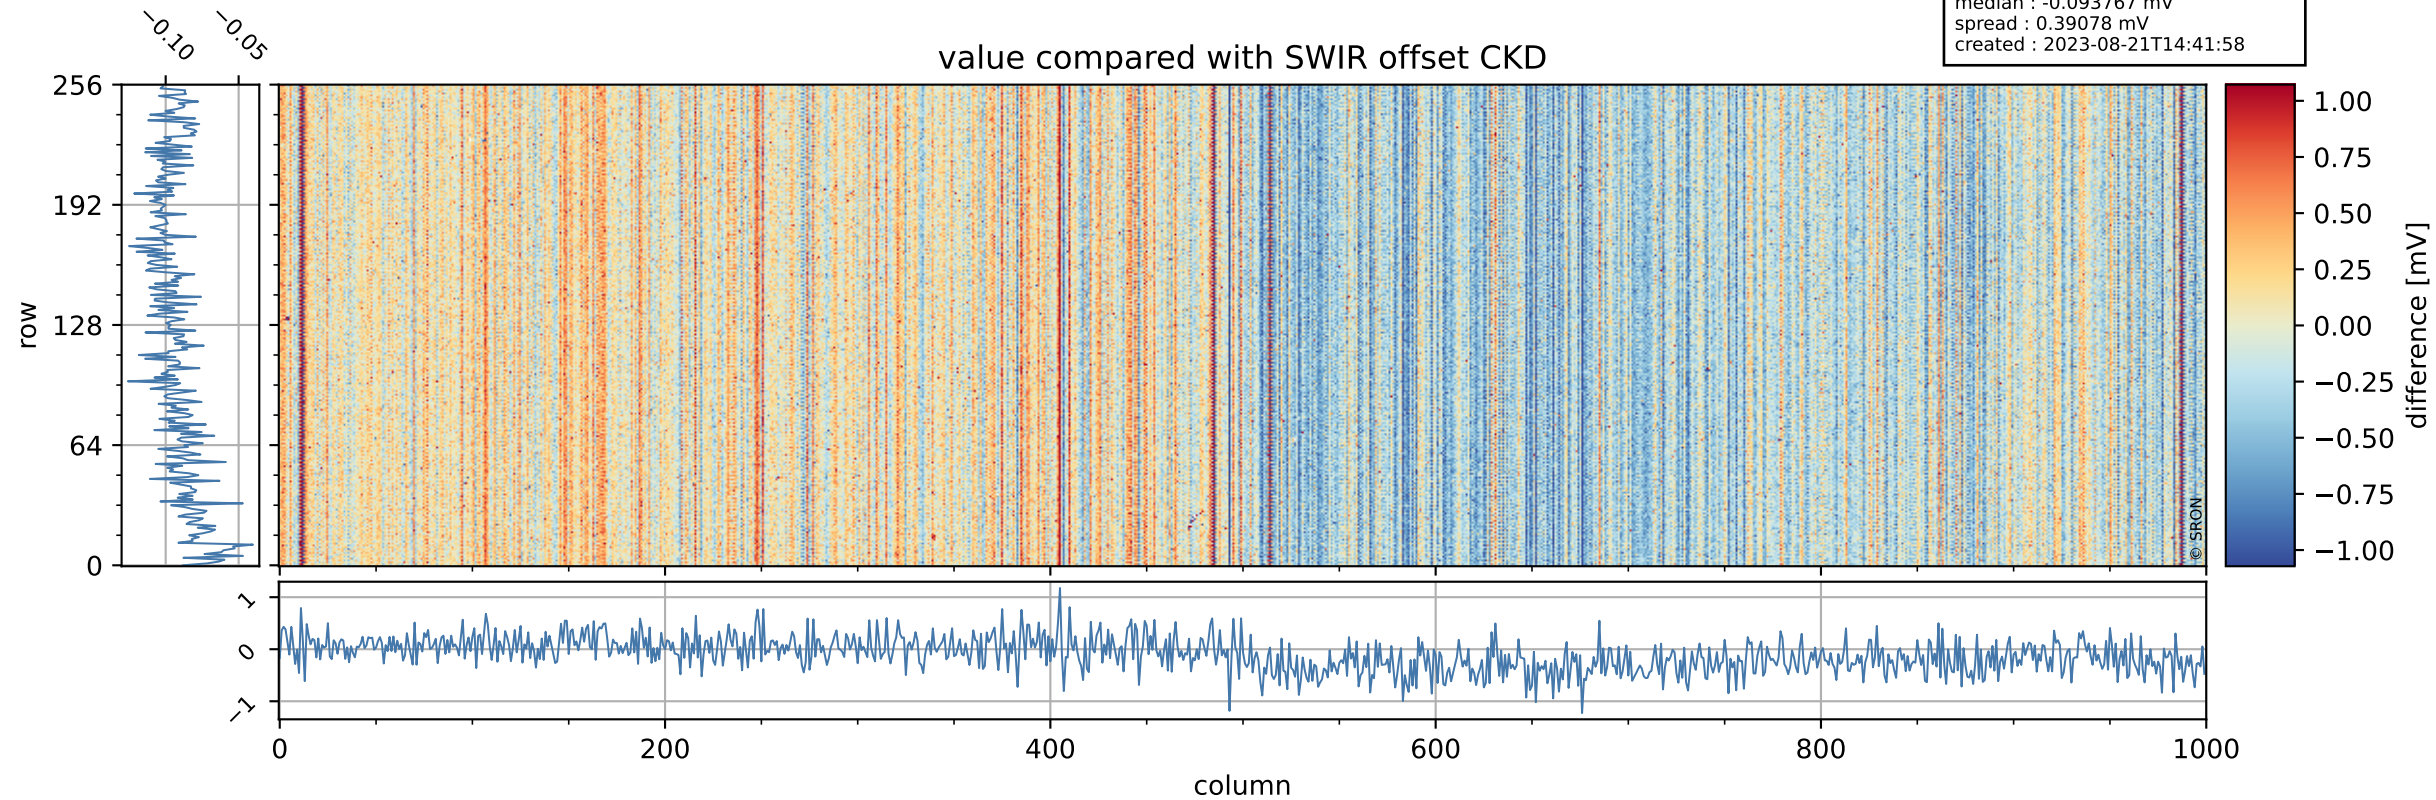

Tropomi SWIR offset (official)

orbits : 19 in [13687, 13732]
coverage : 2020-06-04 / 2020-06-07
median : 0.52593 V
spread : 0.03592 V
created : 2023-08-21T14:41:57

value detector map

Tropomi SWIR offset (official)

orbits : 19 in [13687, 13732]
coverage : 2020-06-04 / 2020-06-07
median : 31.768 μV
spread : 15.622 μV
created : 2023-08-21T14:41:57

Tropomi SWIR offset (official)

value compared with SWIR offset CKD

orbits : 19 in [13687, 13732]
coverage : 2020-06-04 / 2020-06-07
median : -0.093767 mV
spread : 0.39078 mV
created : 2023-08-21T14:41:58

Tropomi SWIR offset (official) ground-tracks of Sentinel-5P

orbits : 19 in [13687, 13732]
coverage : 2020-06-04 / 2020-06-07
created : 2023-08-21T14:41:58

Tropomi SWIR offset (official)

orbits : [2827, 13732]
coverage : 2018-04-30 / 2020-06-07
created : 2023-08-21T14:41:59

trend of detector median & temperatures