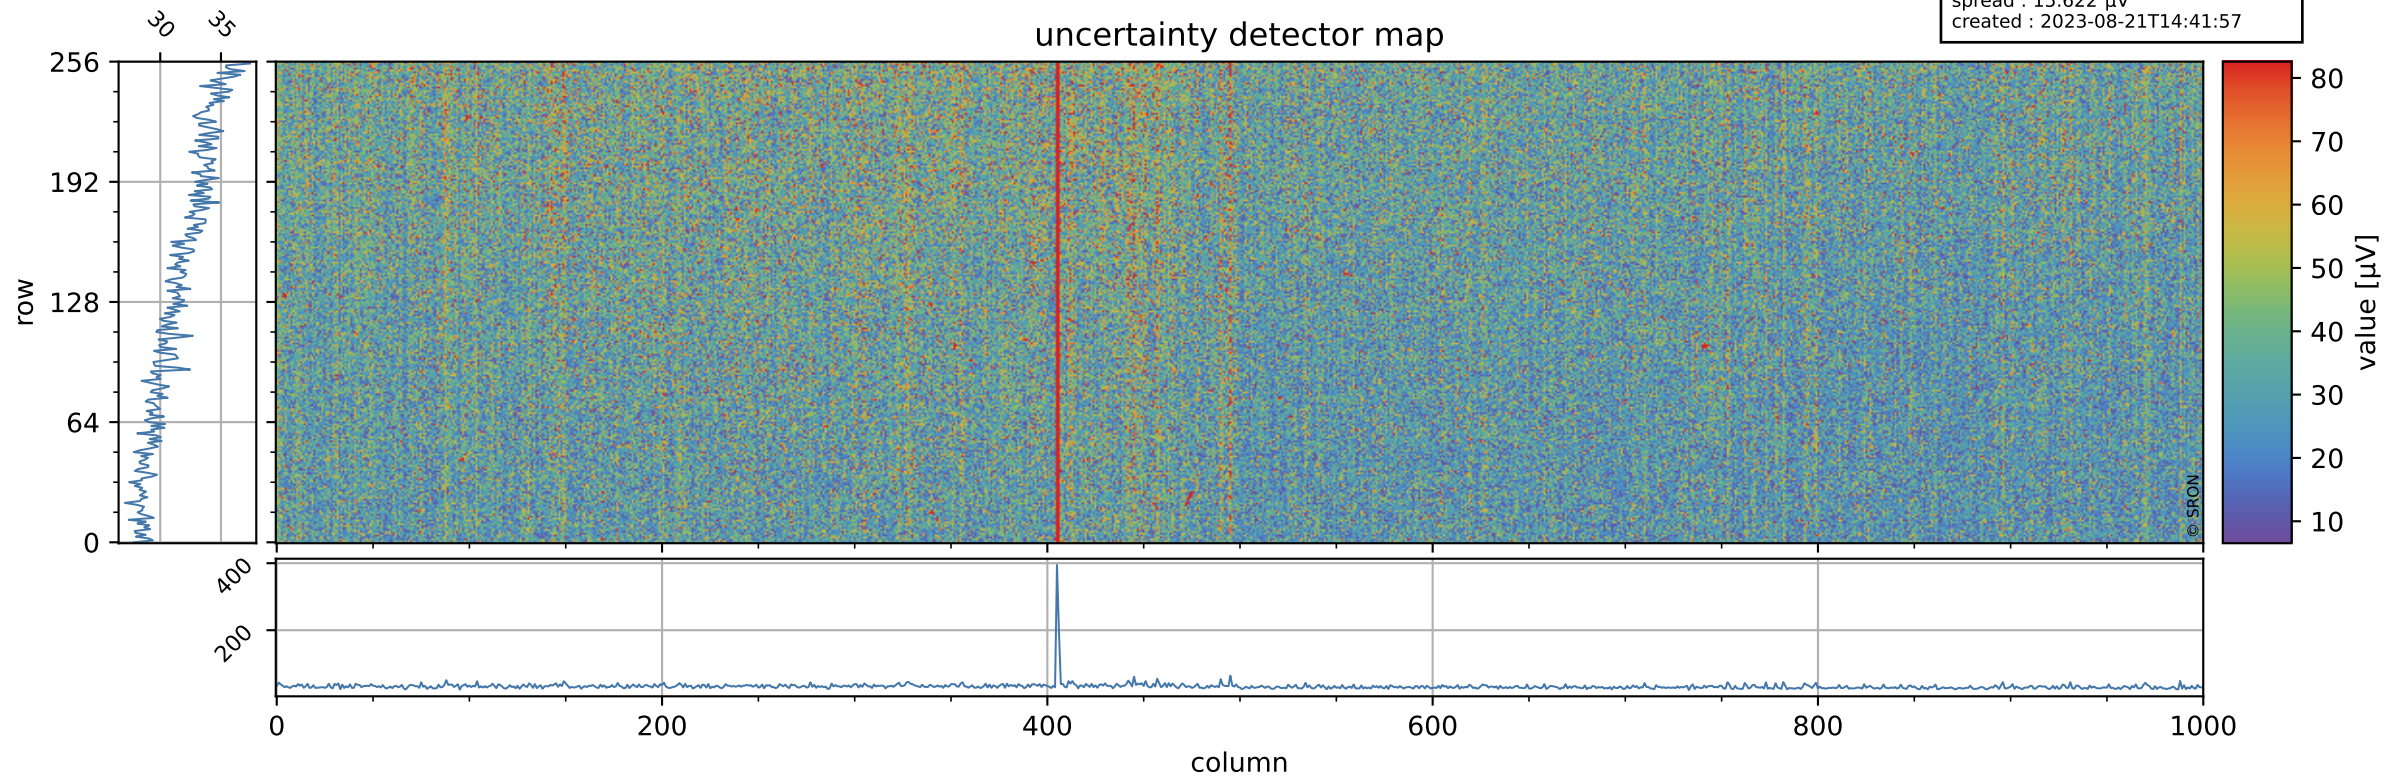

Tropomi SWIR offset (official)

orbits : 19 in [13687, 13732]
coverage : 2020-06-04 / 2020-06-07
median : 0.52593 V
spread : 0.03592 V
created : 2023-08-21T14:41:57

value detector map

Tropomi SWIR offset (official)

orbits : 19 in [13687, 13732]
coverage : 2020-06-04 / 2020-06-07
median : 31.768 μV
spread : 15.622 μV
created : 2023-08-21T14:41:57

Tropomi SWIR offset (official)

value compared with SWIR offset CKD

orbits : 19 in [13687, 13732]
coverage : 2020-06-04 / 2020-06-07
median : -0.093767 mV
spread : 0.39078 mV
created : 2023-08-21T14:41:58

Tropomi SWIR offset (official) ground-tracks of Sentinel-5P

orbits : 19 in [13687, 13732]
coverage : 2020-06-04 / 2020-06-07
created : 2023-08-21T14:41:58

Tropomi SWIR offset (official)

orbits : [2827, 13732]
coverage : 2018-04-30 / 2020-06-07
created : 2023-08-21T14:41:59

trend of detector median & temperatures