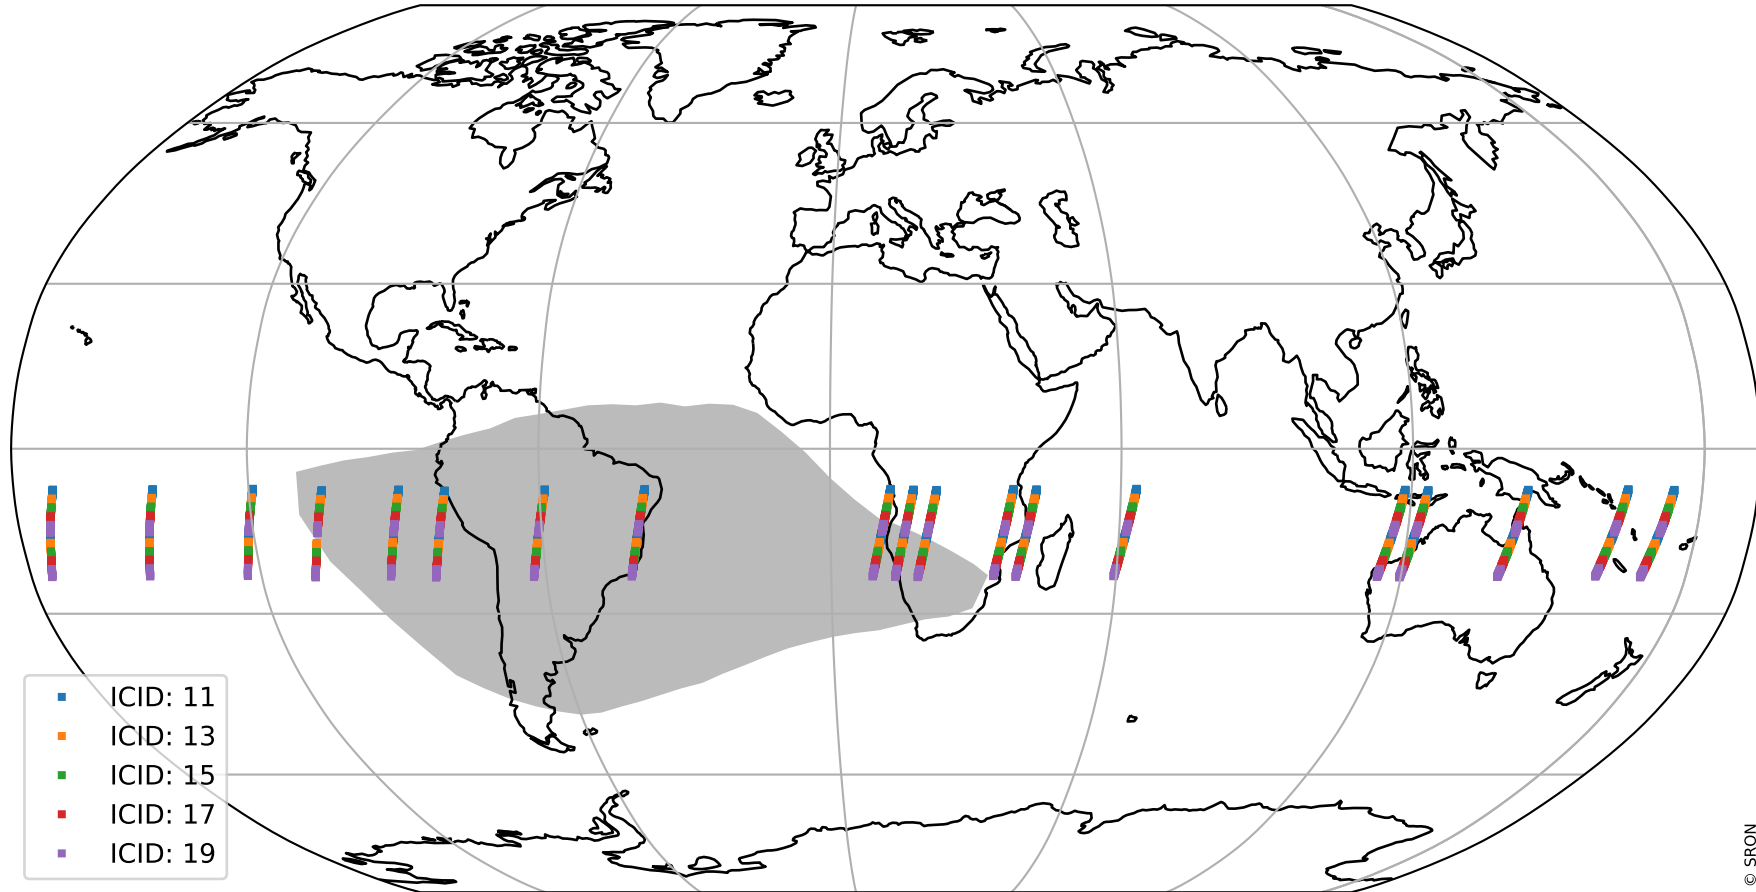

Tropomi SWIR offset (official)

orbits : 19 in [13687, 13732]
coverage : 2020-06-04 / 2020-06-07
median : 0.52593 V
spread : 0.03592 V
created : 2023-08-21T14:41:57

value detector map

Tropomi SWIR offset (official)

orbits : 19 in [13687, 13732]
coverage : 2020-06-04 / 2020-06-07
median : 31.768 μV
spread : 15.622 μV
created : 2023-08-21T14:41:57

Tropomi SWIR offset (official)

value compared with SWIR offset CKD

orbits : 19 in [13687, 13732]
coverage : 2020-06-04 / 2020-06-07
median : -0.093767 mV
spread : 0.39078 mV
created : 2023-08-21T14:41:58

Tropomi SWIR offset (official) ground-tracks of Sentinel-5P

orbits : 19 in [13687, 13732]
coverage : 2020-06-04 / 2020-06-07
created : 2023-08-21T14:41:58

Tropomi SWIR offset (official)

orbits : [2827, 13732]
coverage : 2018-04-30 / 2020-06-07
created : 2023-08-21T14:41:59