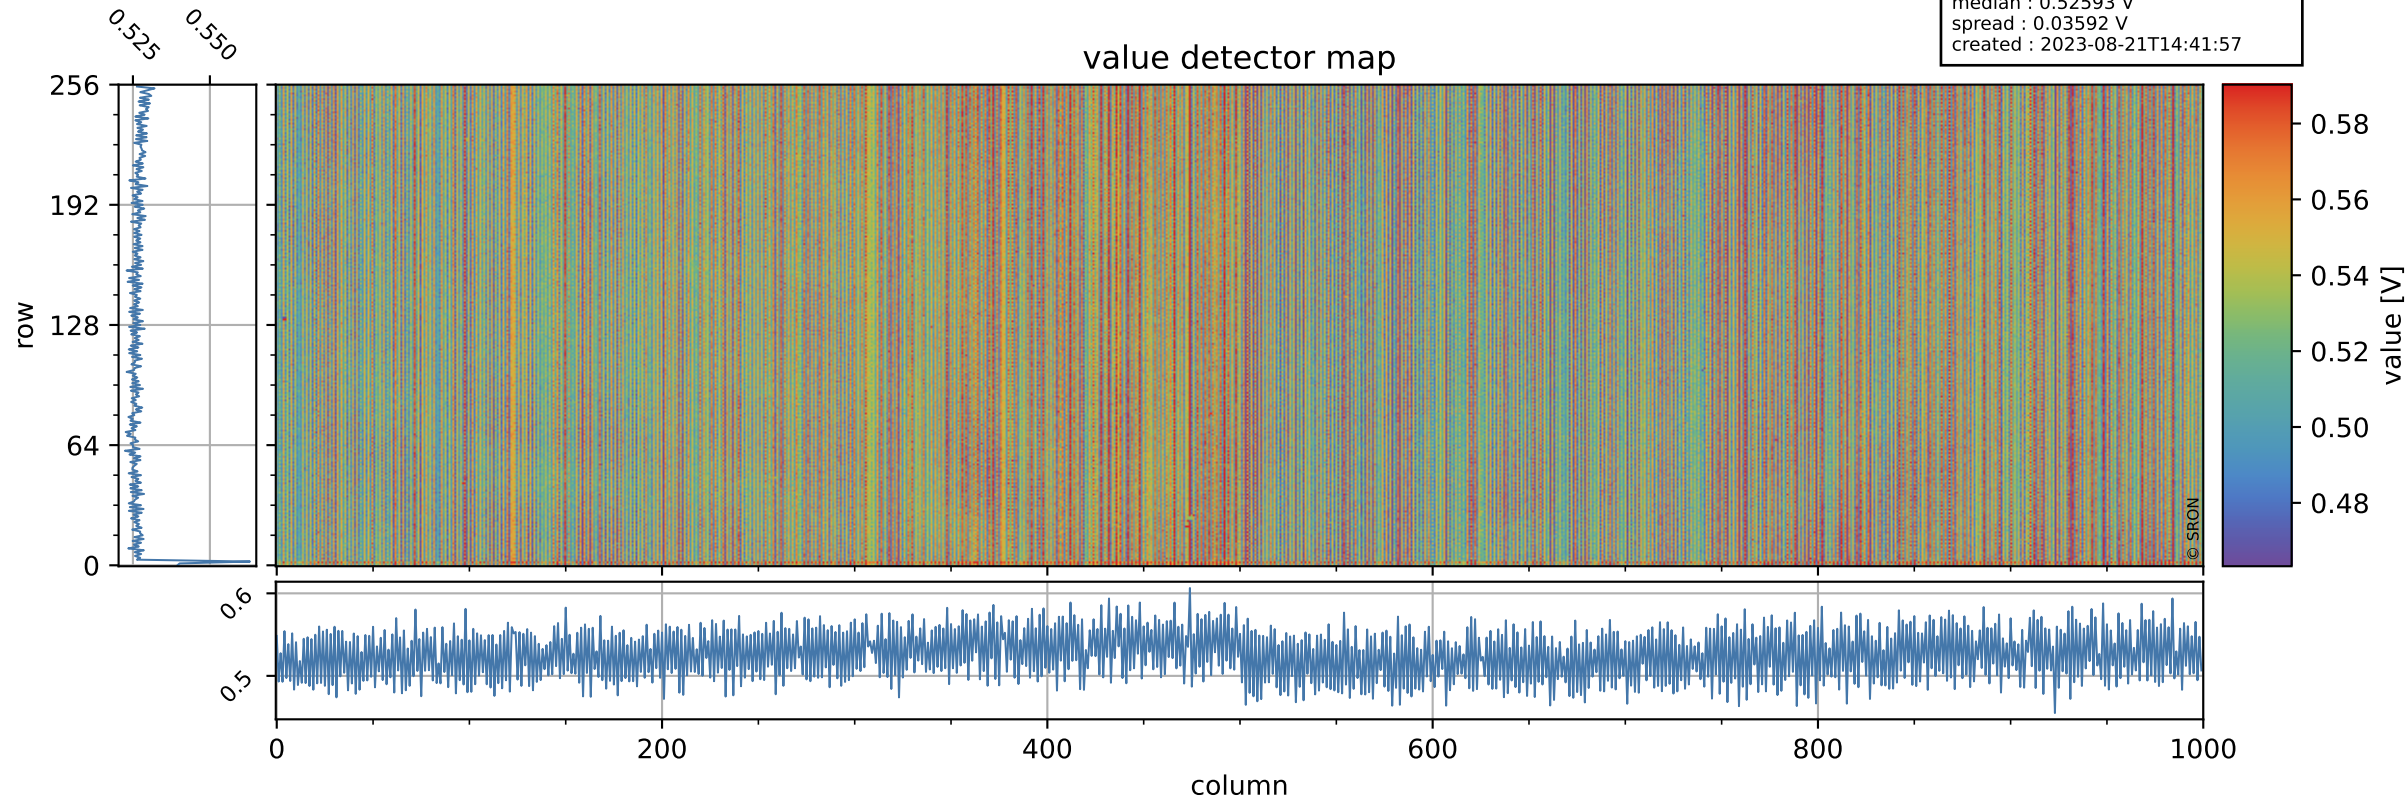

Tropomi SWIR offset (official)

orbits : 19 in [13687, 13732]
coverage : 2020-06-04 / 2020-06-07
median : 0.52593 V
spread : 0.03592 V
created : 2023-08-21T14:41:57

value detector map

Tropomi SWIR offset (official)

orbits : 19 in [13687, 13732]
coverage : 2020-06-04 / 2020-06-07
median : 31.768 μV
spread : 15.622 μV
created : 2023-08-21T14:41:57

Tropomi SWIR offset (official)

value compared with SWIR offset CKD

orbits : 19 in [13687, 13732]
coverage : 2020-06-04 / 2020-06-07
median : -0.093767 mV
spread : 0.39078 mV
created : 2023-08-21T14:41:58

Tropomi SWIR offset (official) ground-tracks of Sentinel-5P

orbits : 19 in [13687, 13732]
coverage : 2020-06-04 / 2020-06-07
created : 2023-08-21T14:41:58

Tropomi SWIR offset (official)

orbits : [2827, 13732]
coverage : 2018-04-30 / 2020-06-07
created : 2023-08-21T14:41:59

trend of detector median & temperatures