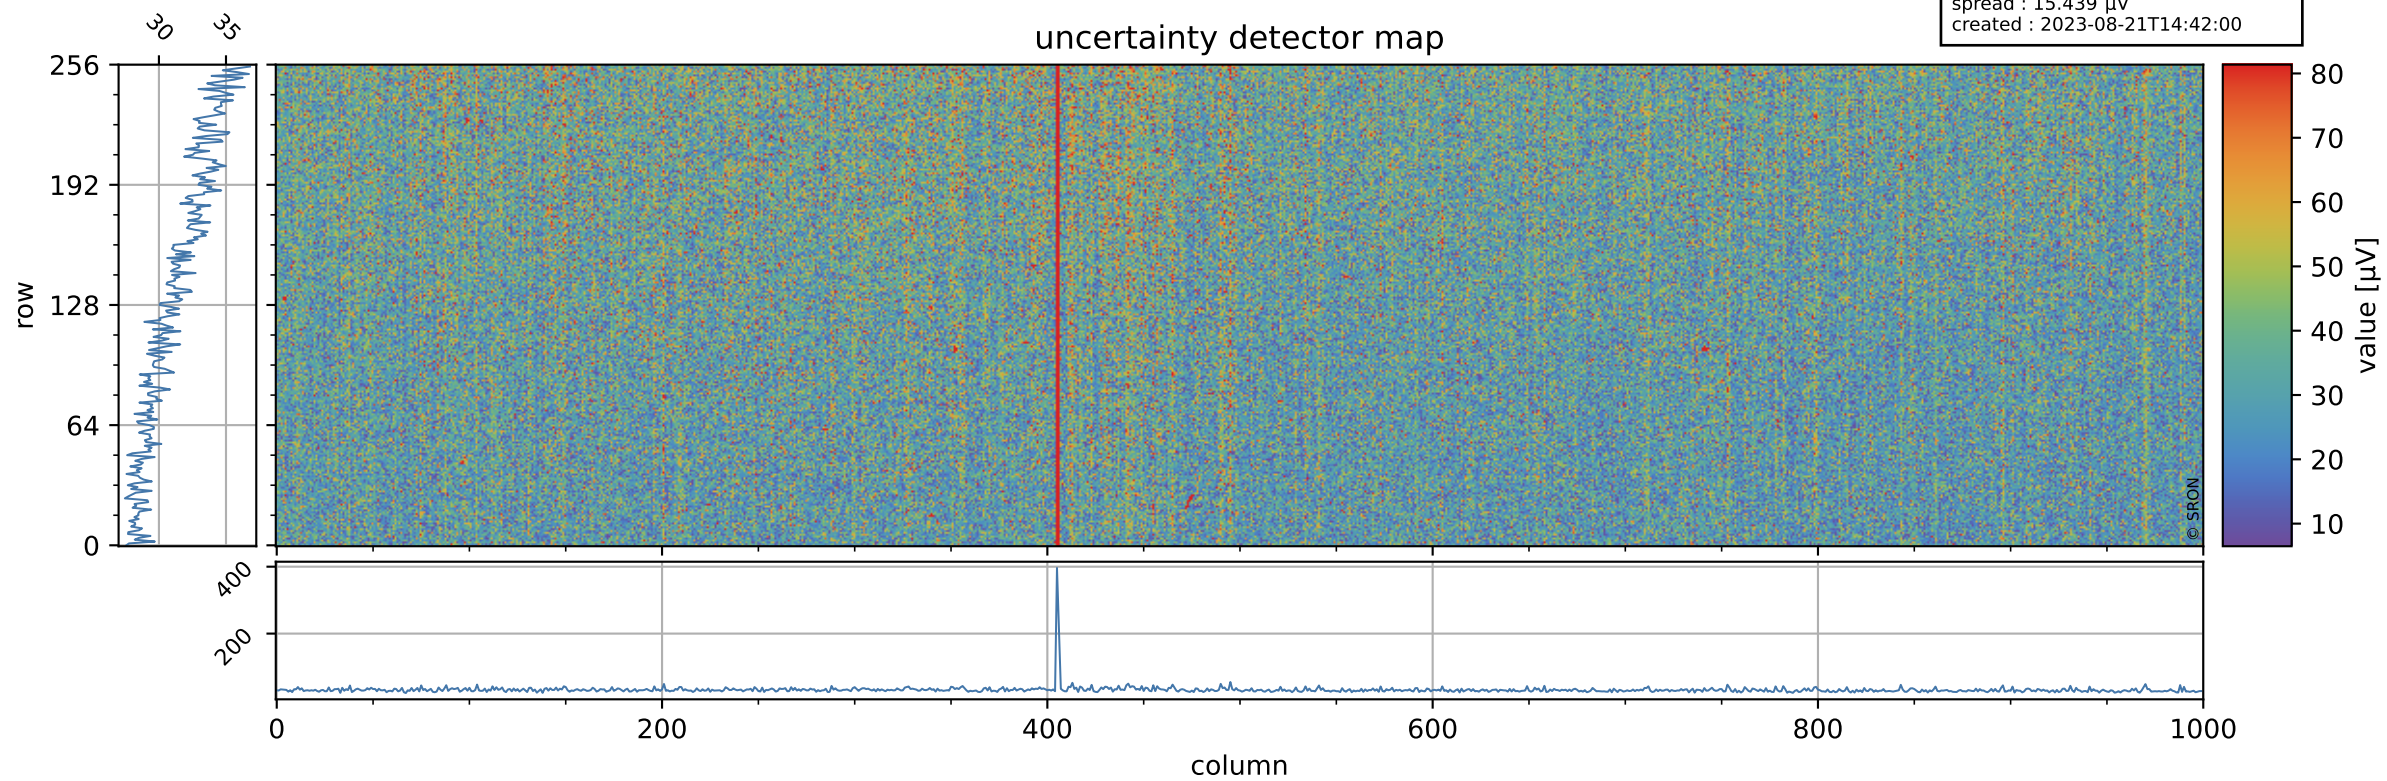

Tropomi SWIR offset (official)

orbits : 20 in [13702, 13747]
coverage : 2020-06-05 / 2020-06-08
median : 0.52593 V
spread : 0.035919 V
created : 2023-08-21T14:42:00

value detector map

Tropomi SWIR offset (official)

orbits : 20 in [13702, 13747]
coverage : 2020-06-05 / 2020-06-08
median : 31.483 μV
spread : 15.439 μV
created : 2023-08-21T14:42:00

Tropomi SWIR offset (official)

value compared with SWIR offset CKD

orbits : 20 in [13702, 13747]
coverage : 2020-06-05 / 2020-06-08
median : -0.09118 mV
spread : 0.39259 mV
created : 2023-08-21T14:42:01

Tropomi SWIR offset (official) ground-tracks of Sentinel-5P

orbits : 20 in [13702, 13747]
coverage : 2020-06-05 / 2020-06-08
created : 2023-08-21T14:42:01

Tropomi SWIR offset (official)

orbits : [2827, 13747]
coverage : 2018-04-30 / 2020-06-08
created : 2023-08-21T14:42:02

trend of detector median & temperatures