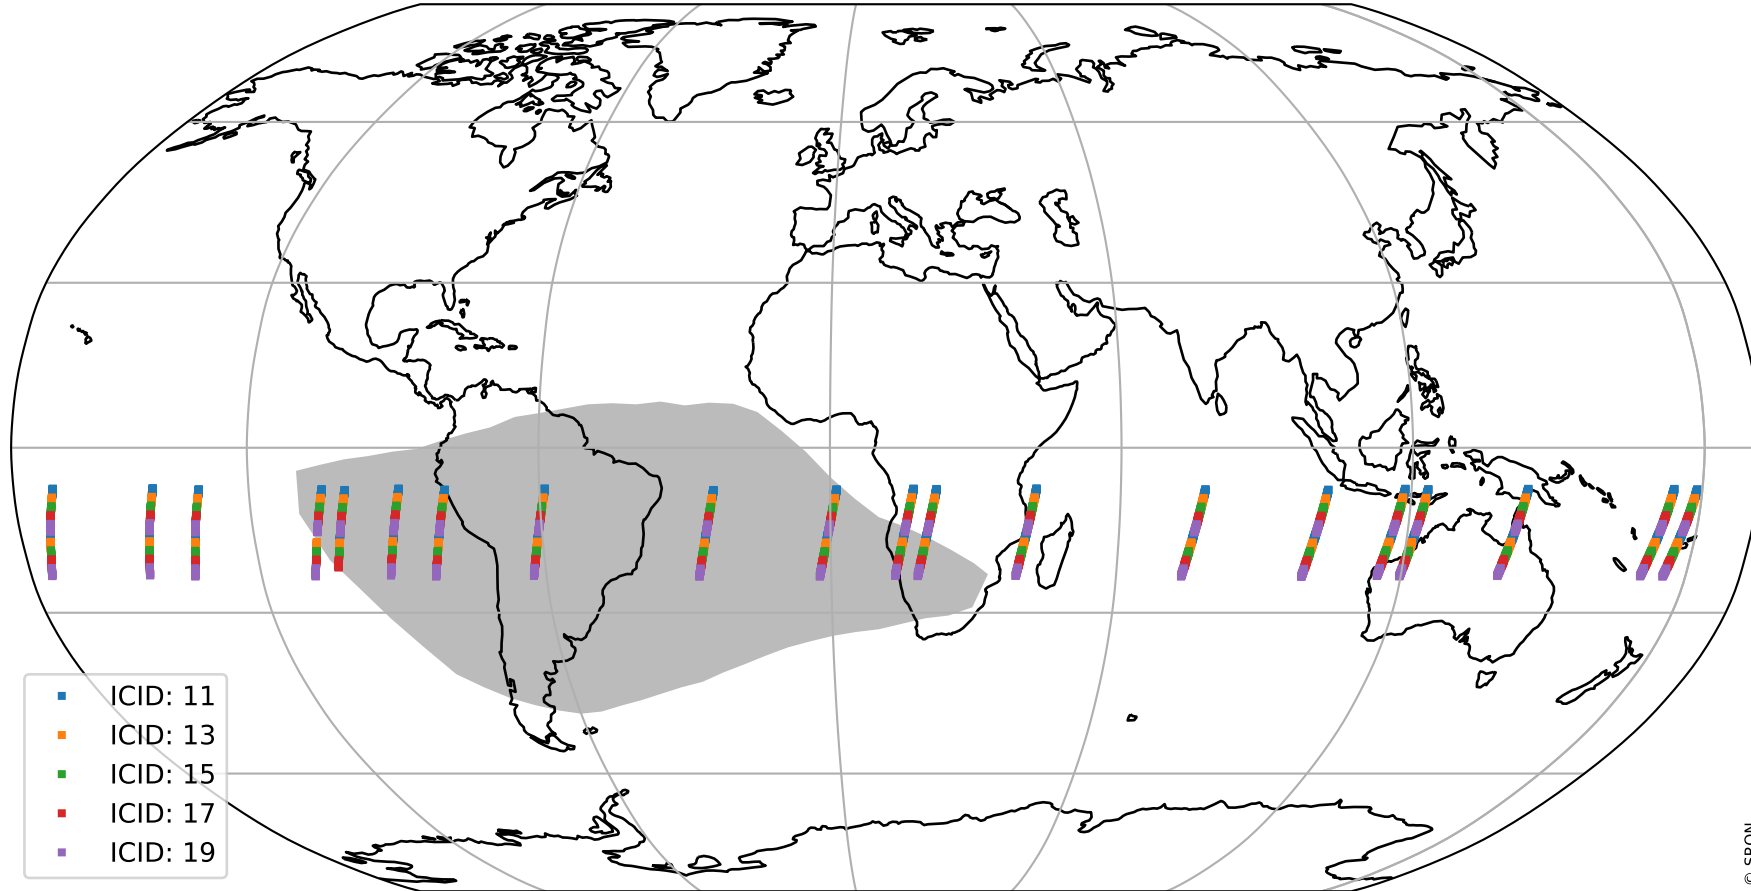

Tropomi SWIR offset (official)

orbits : 20 in [13702, 13747]
coverage : 2020-06-05 / 2020-06-08
median : 0.52593 V
spread : 0.035919 V
created : 2023-08-21T14:42:00

value detector map

Tropomi SWIR offset (official)

orbits : 20 in [13702, 13747]
coverage : 2020-06-05 / 2020-06-08
median : 31.483 μV
spread : 15.439 μV
created : 2023-08-21T14:42:00

Tropomi SWIR offset (official)

value compared with SWIR offset CKD

orbits : 20 in [13702, 13747]
coverage : 2020-06-05 / 2020-06-08
median : -0.09118 mV
spread : 0.39259 mV
created : 2023-08-21T14:42:01

Tropomi SWIR offset (official) ground-tracks of Sentinel-5P

orbits : 20 in [13702, 13747]
coverage : 2020-06-05 / 2020-06-08
created : 2023-08-21T14:42:01

Tropomi SWIR offset (official)

orbits : [2827, 13747]
coverage : 2018-04-30 / 2020-06-08
created : 2023-08-21T14:42:02

trend of detector median & temperatures