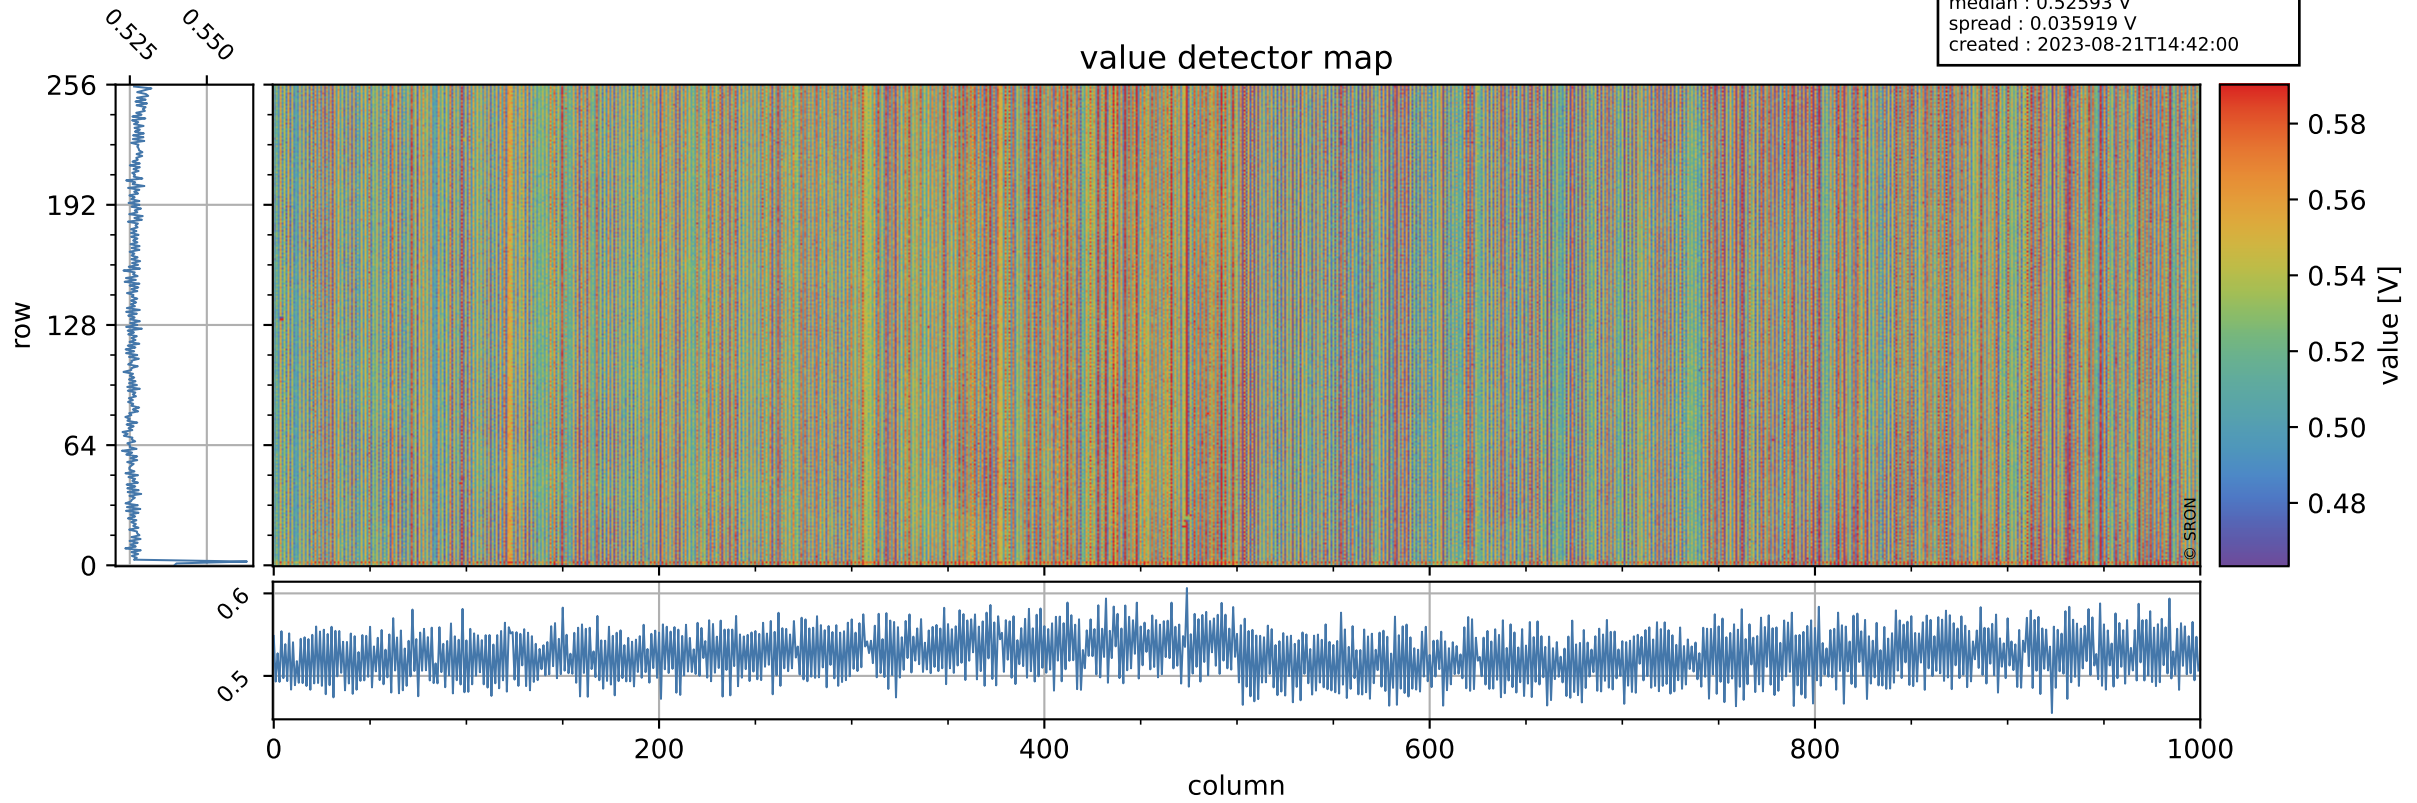

Tropomi SWIR offset (official)

orbits : 20 in [13702, 13747]
coverage : 2020-06-05 / 2020-06-08
median : 0.52593 V
spread : 0.035919 V
created : 2023-08-21T14:42:00

value detector map

Tropomi SWIR offset (official)

orbits : 20 in [13702, 13747]
coverage : 2020-06-05 / 2020-06-08
median : 31.483 μV
spread : 15.439 μV
created : 2023-08-21T14:42:00

Tropomi SWIR offset (official)

value compared with SWIR offset CKD

orbits : 20 in [13702, 13747]
coverage : 2020-06-05 / 2020-06-08
median : -0.09118 mV
spread : 0.39259 mV
created : 2023-08-21T14:42:01

Tropomi SWIR offset (official) ground-tracks of Sentinel-5P

orbits : 20 in [13702, 13747]
coverage : 2020-06-05 / 2020-06-08
created : 2023-08-21T14:42:01

Tropomi SWIR offset (official)

orbits : [2827, 13747]
coverage : 2018-04-30 / 2020-06-08
created : 2023-08-21T14:42:02

trend of detector median & temperatures