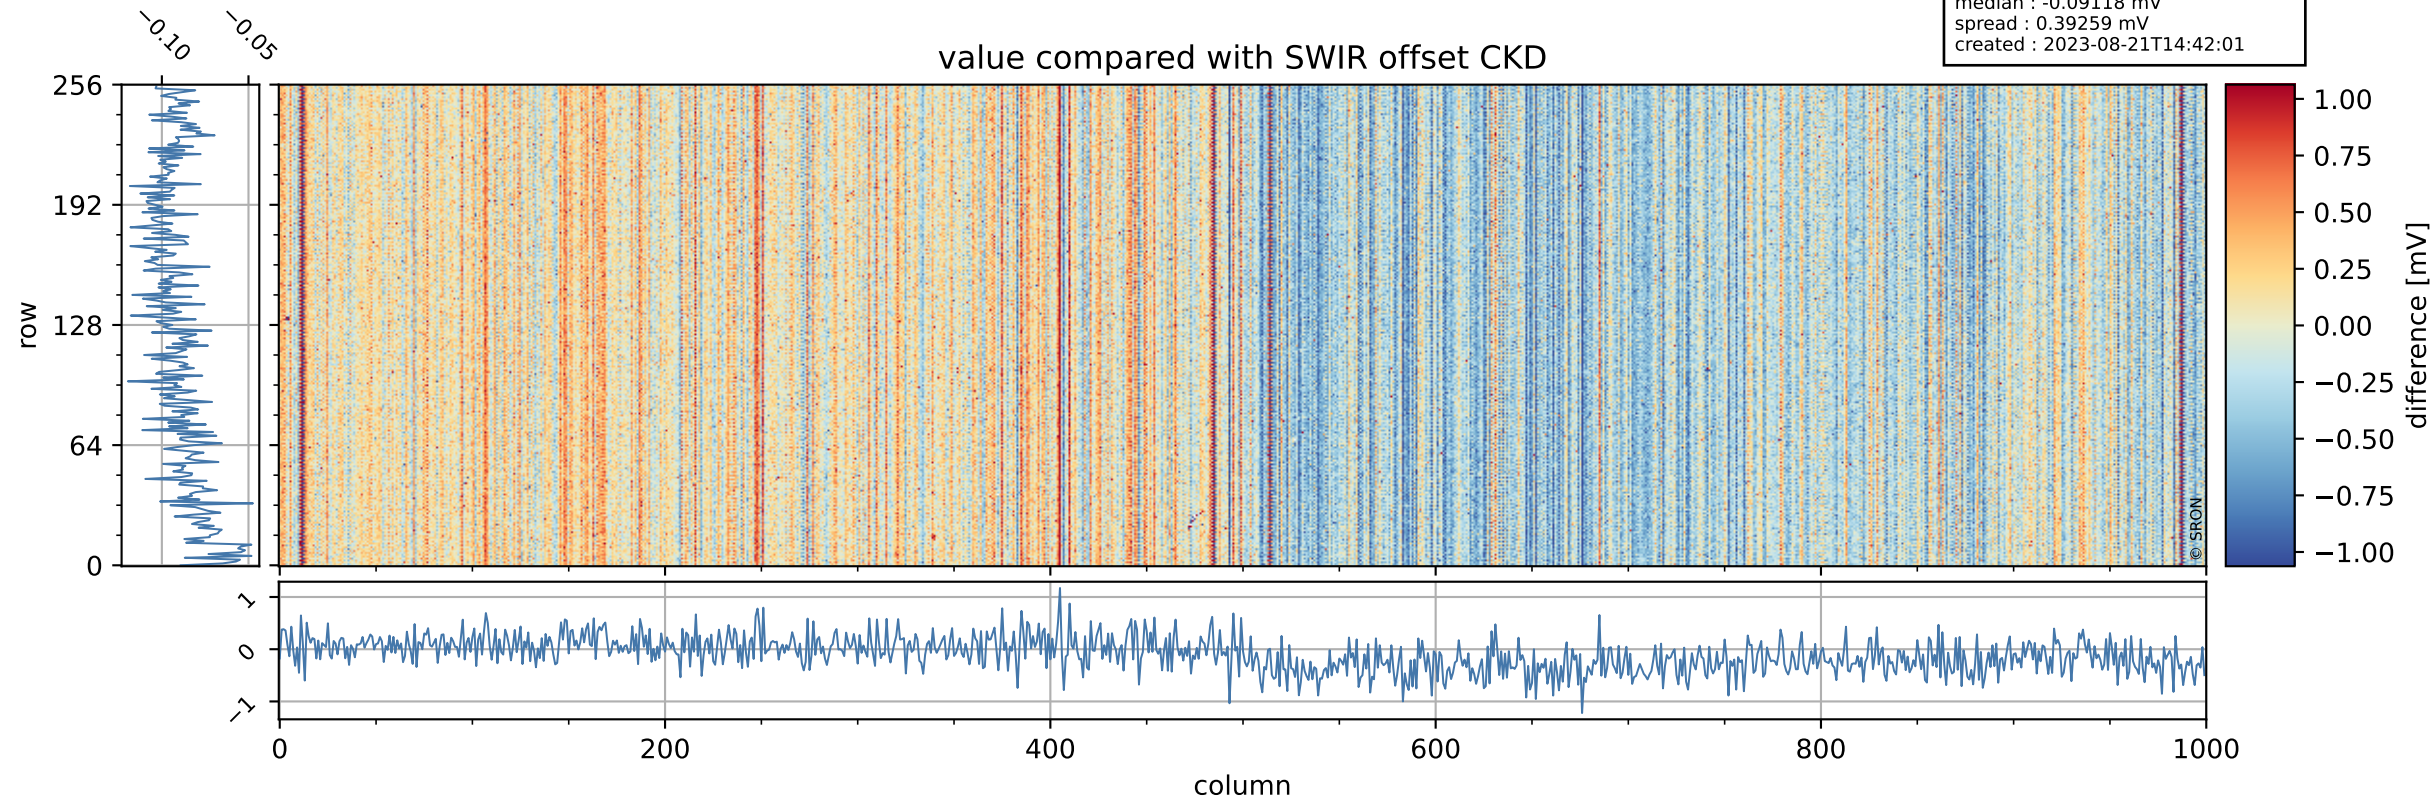

Tropomi SWIR offset (official)

orbits : 20 in [13702, 13747]
coverage : 2020-06-05 / 2020-06-08
median : 0.52593 V
spread : 0.035919 V
created : 2023-08-21T14:42:00

value detector map

Tropomi SWIR offset (official)

orbits : 20 in [13702, 13747]
coverage : 2020-06-05 / 2020-06-08
median : 31.483 μV
spread : 15.439 μV
created : 2023-08-21T14:42:00

Tropomi SWIR offset (official)

value compared with SWIR offset CKD

orbits : 20 in [13702, 13747]
coverage : 2020-06-05 / 2020-06-08
median : -0.09118 mV
spread : 0.39259 mV
created : 2023-08-21T14:42:01

Tropomi SWIR offset (official) ground-tracks of Sentinel-5P

orbits : 20 in [13702, 13747]
coverage : 2020-06-05 / 2020-06-08
created : 2023-08-21T14:42:01

Tropomi SWIR offset (official)

orbits : [2827, 13747]
coverage : 2018-04-30 / 2020-06-08
created : 2023-08-21T14:42:02

trend of detector median & temperatures