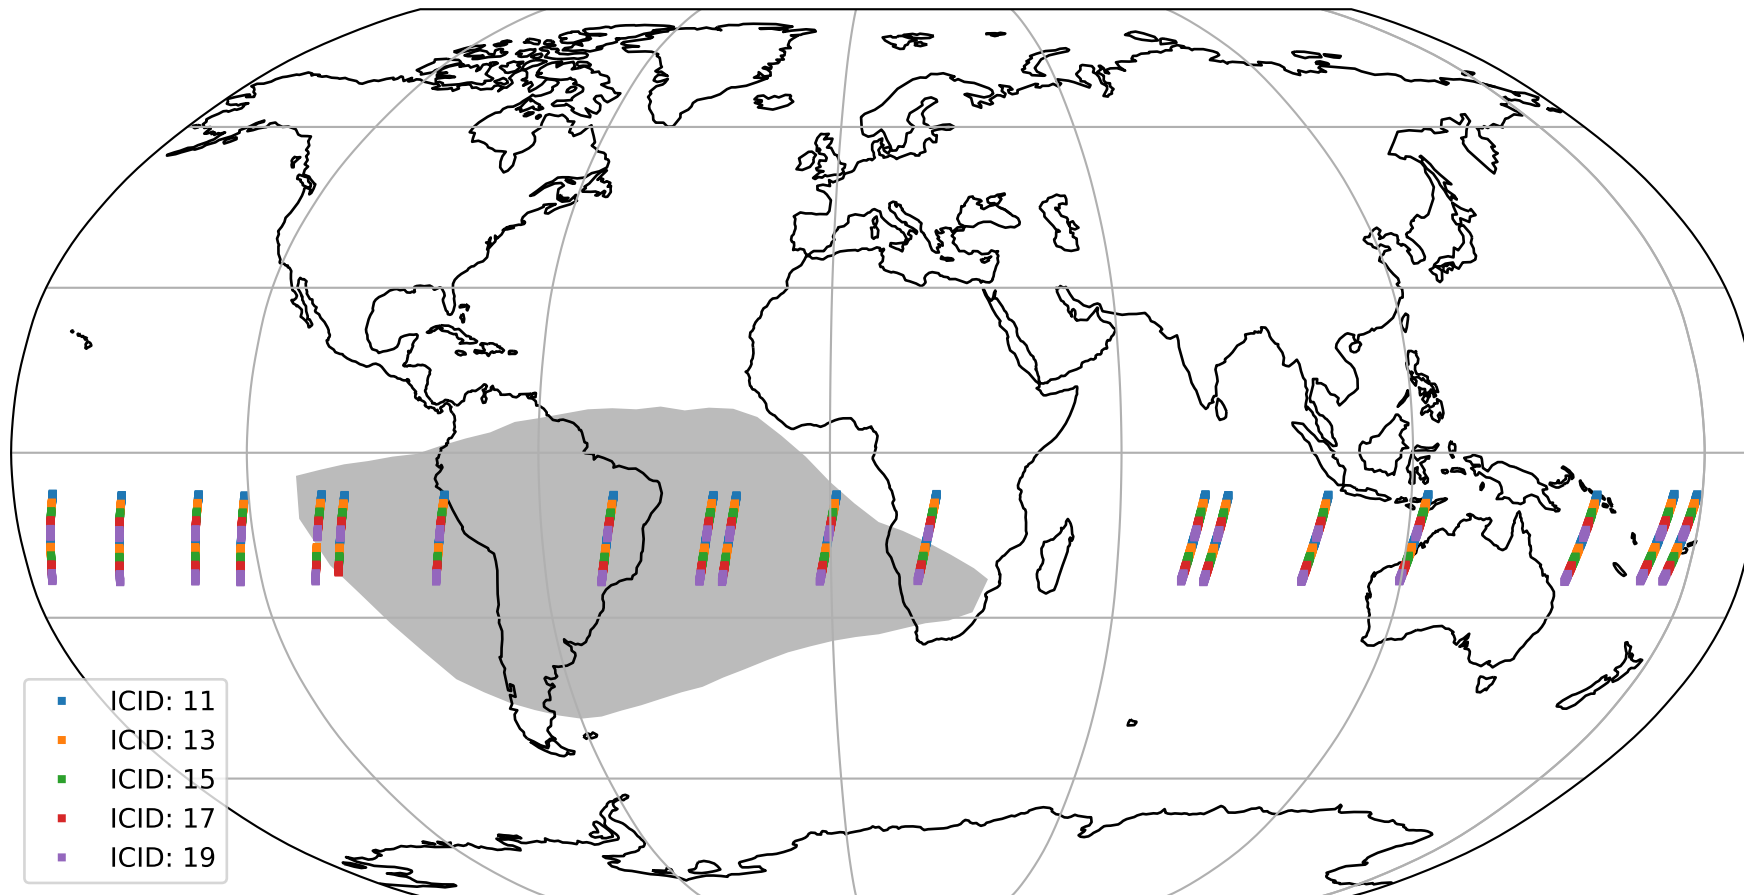

# Tropomi SWIR offset (official)

orbits : 19 in [13717, 13762]  
coverage : 2020-06-06 / 2020-06-09  
median : 31.714  $\mu\text{V}$   
spread : 15.477  $\mu\text{V}$   
created : 2023-08-21T14:42:04

# Tropomi SWIR offset (official)

value compared with SWIR offset CKD

orbits : 19 in [13717, 13762]  
coverage : 2020-06-06 / 2020-06-09  
median : -0.081878 mV  
spread : 0.38316 mV  
created : 2023-08-21T14:42:04

# Tropomi SWIR offset (official) ground-tracks of Sentinel-5P

orbits : 19 in [13717, 13762]  
coverage : 2020-06-06 / 2020-06-09  
created : 2023-08-21T14:42:04

# Tropomi SWIR offset (official)

orbits : [2827, 13762]  
coverage : 2018-04-30 / 2020-06-09  
created : 2023-08-21T14:42:05