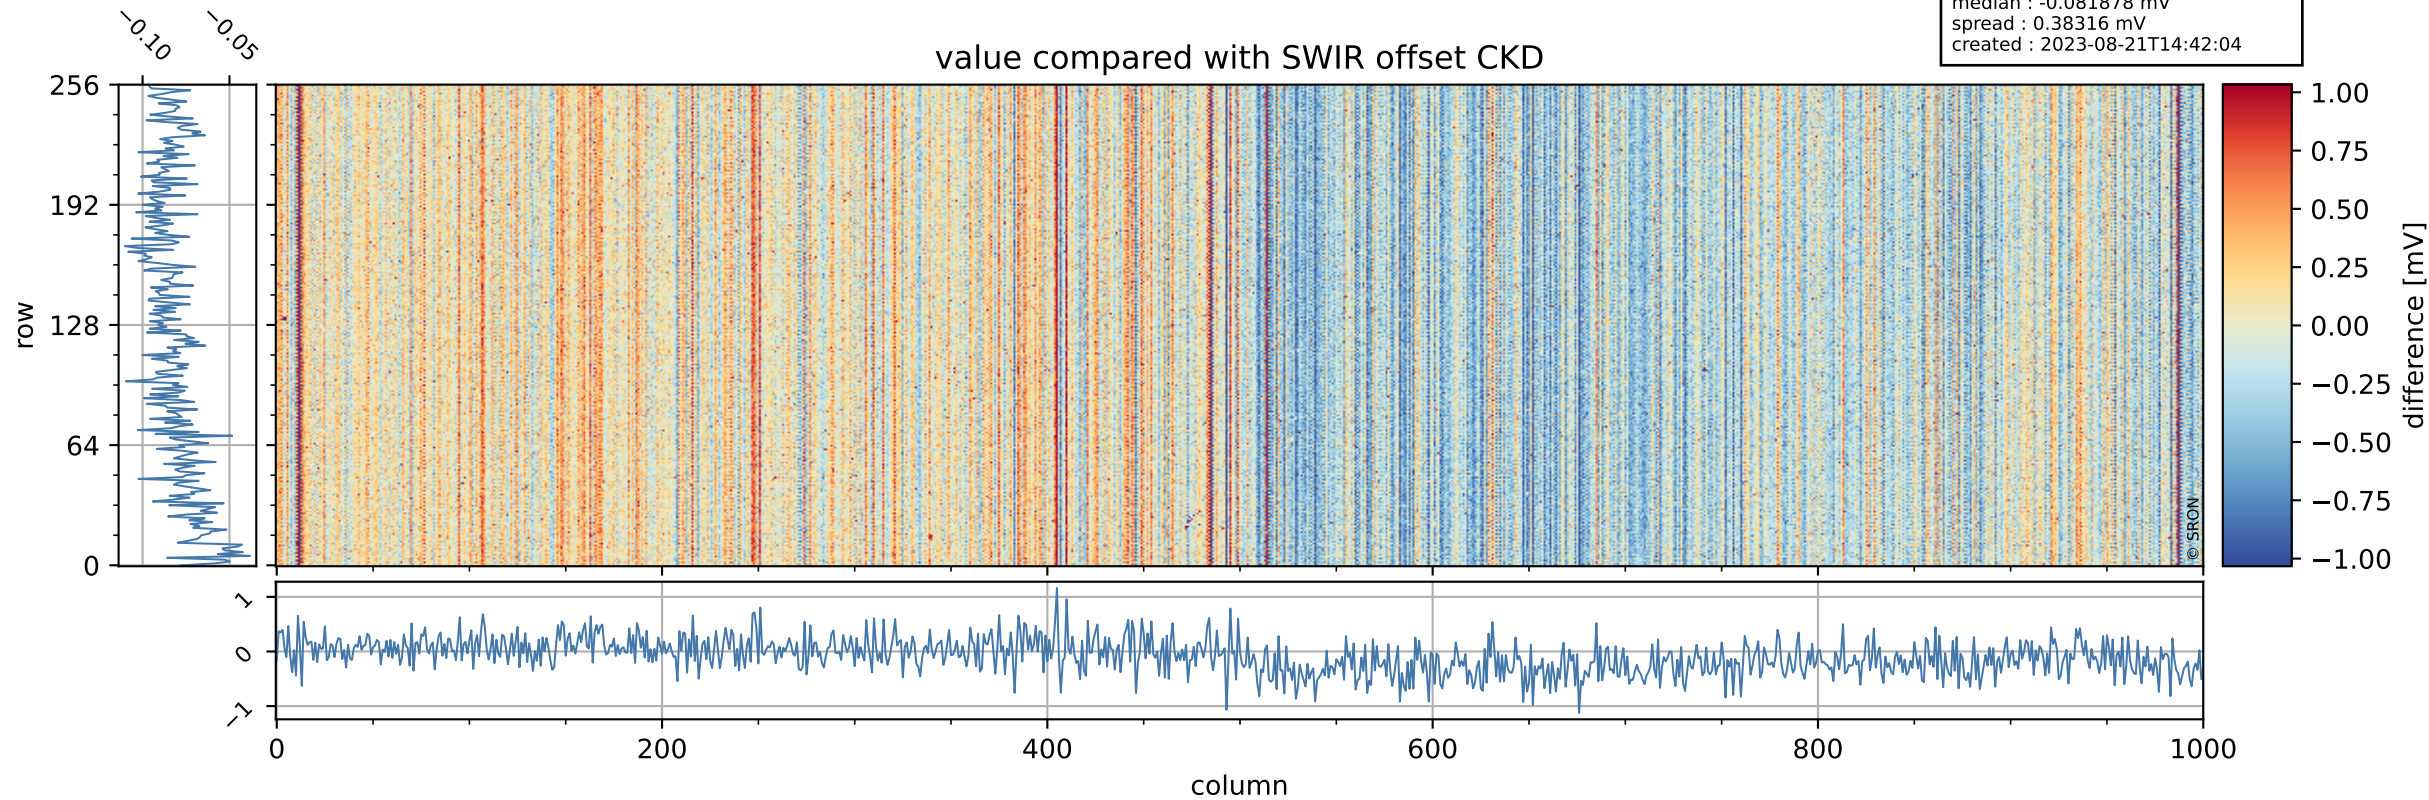

## value detector map

# Tropomi SWIR offset (official)

orbits : 19 in [13717, 13762]  
coverage : 2020-06-06 / 2020-06-09  
median : 31.714  $\mu\text{V}$   
spread : 15.477  $\mu\text{V}$   
created : 2023-08-21T14:42:04

# Tropomi SWIR offset (official) ground-tracks of Sentinel-5P

orbits : 19 in [13717, 13762]  
coverage : 2020-06-06 / 2020-06-09  
created : 2023-08-21T14:42:04

# Tropomi SWIR offset (official)

orbits : [2827, 13762]  
coverage : 2018-04-30 / 2020-06-09  
created : 2023-08-21T14:42:05