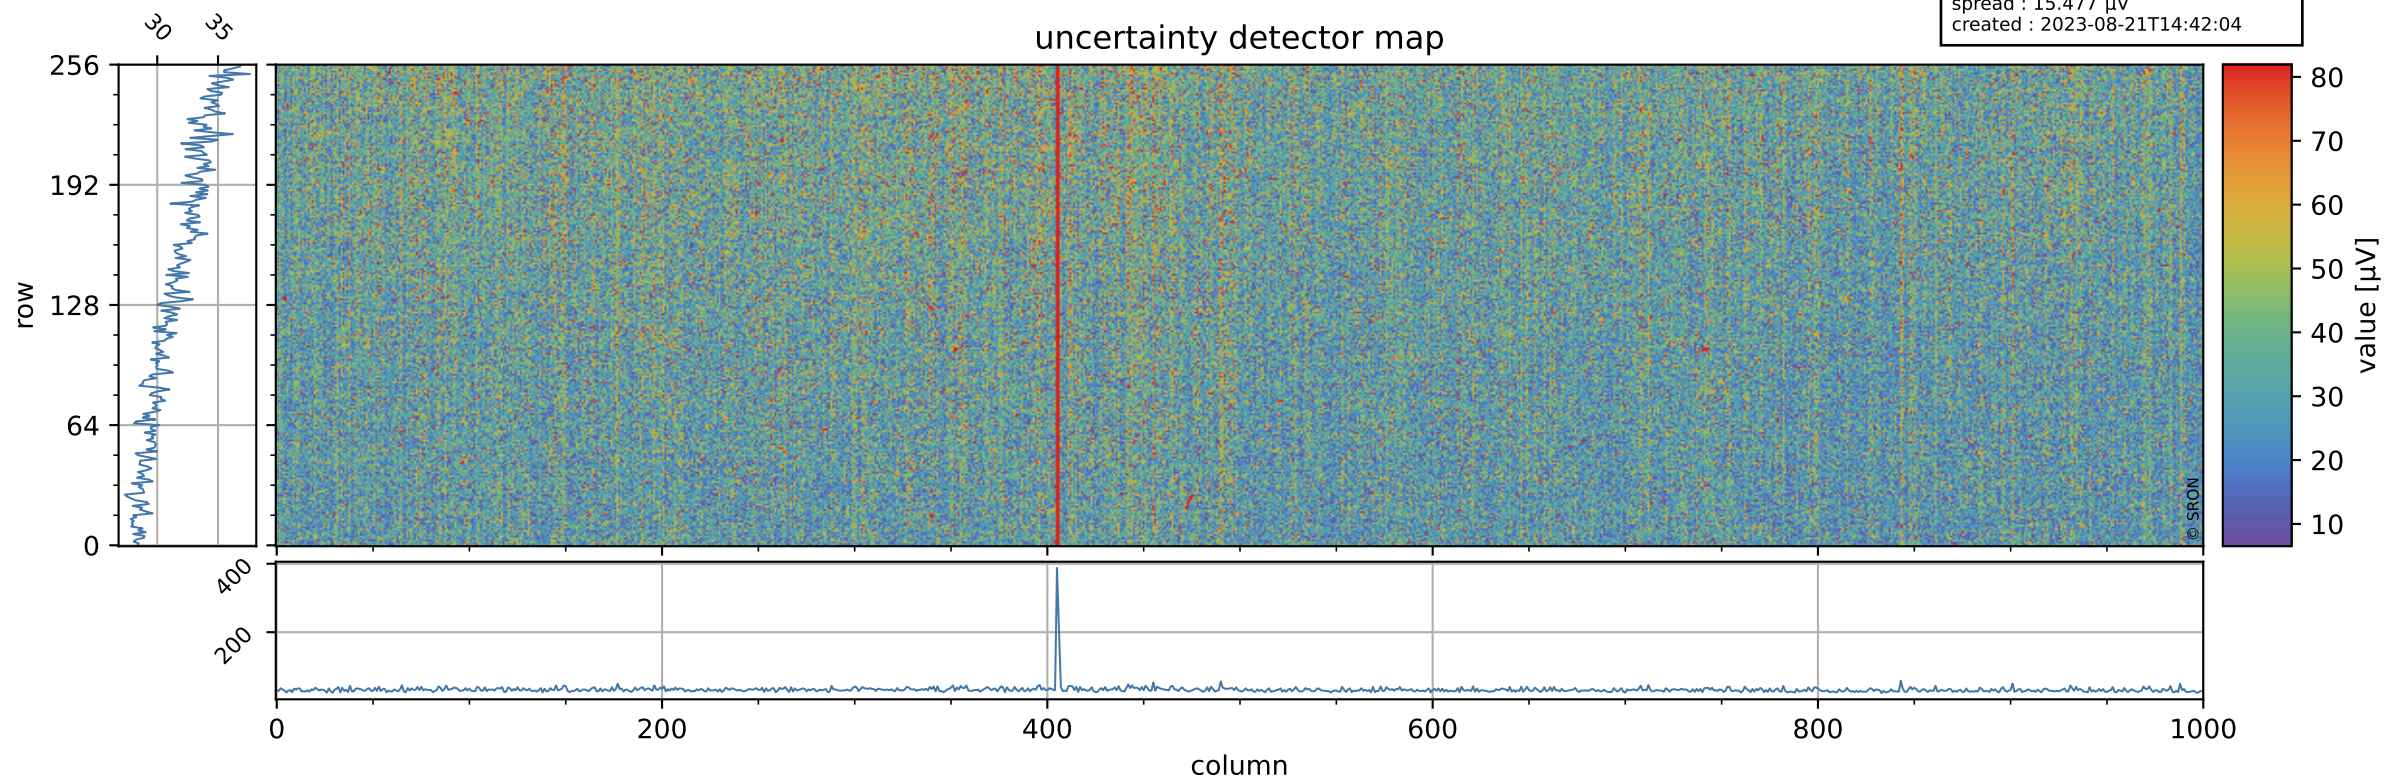

# Tropomi SWIR offset (official)

orbits : 19 in [13717, 13762]  
coverage : 2020-06-06 / 2020-06-09  
median : 0.52594 V  
spread : 0.035915 V  
created : 2023-08-21T14:42:03

## value detector map

# Tropomi SWIR offset (official)

orbits : 19 in [13717, 13762]  
coverage : 2020-06-06 / 2020-06-09  
median : 31.714  $\mu\text{V}$   
spread : 15.477  $\mu\text{V}$   
created : 2023-08-21T14:42:04

# Tropomi SWIR offset (official) ground-tracks of Sentinel-5P

orbits : 19 in [13717, 13762]  
coverage : 2020-06-06 / 2020-06-09  
created : 2023-08-21T14:42:04