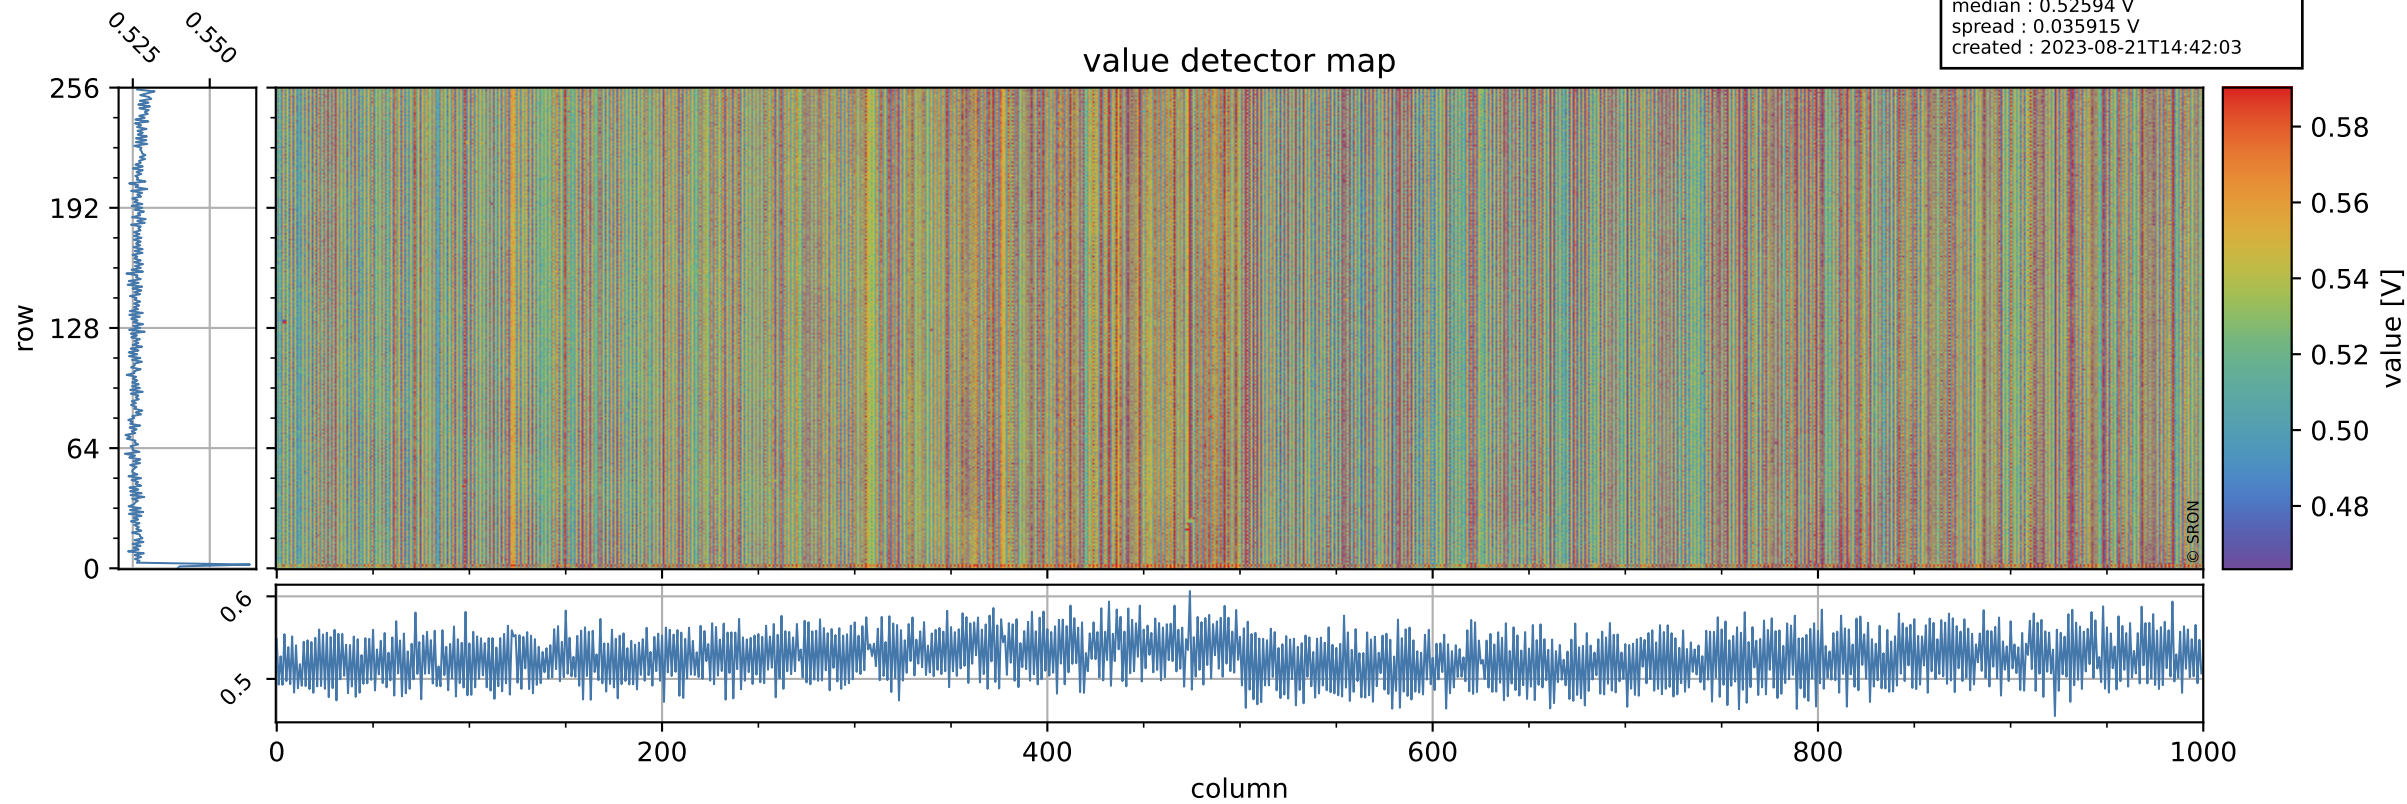

# Tropomi SWIR offset (official)

orbits : 19 in [13717, 13762]  
coverage : 2020-06-06 / 2020-06-09  
median : 0.52594 V  
spread : 0.035915 V  
created : 2023-08-21T14:42:03

## value detector map

# Tropomi SWIR offset (official)

orbits : 19 in [13717, 13762]  
coverage : 2020-06-06 / 2020-06-09  
median : 31.714  $\mu\text{V}$   
spread : 15.477  $\mu\text{V}$   
created : 2023-08-21T14:42:04

# Tropomi SWIR offset (official) ground-tracks of Sentinel-5P

orbits : 19 in [13717, 13762]  
coverage : 2020-06-06 / 2020-06-09  
created : 2023-08-21T14:42:04