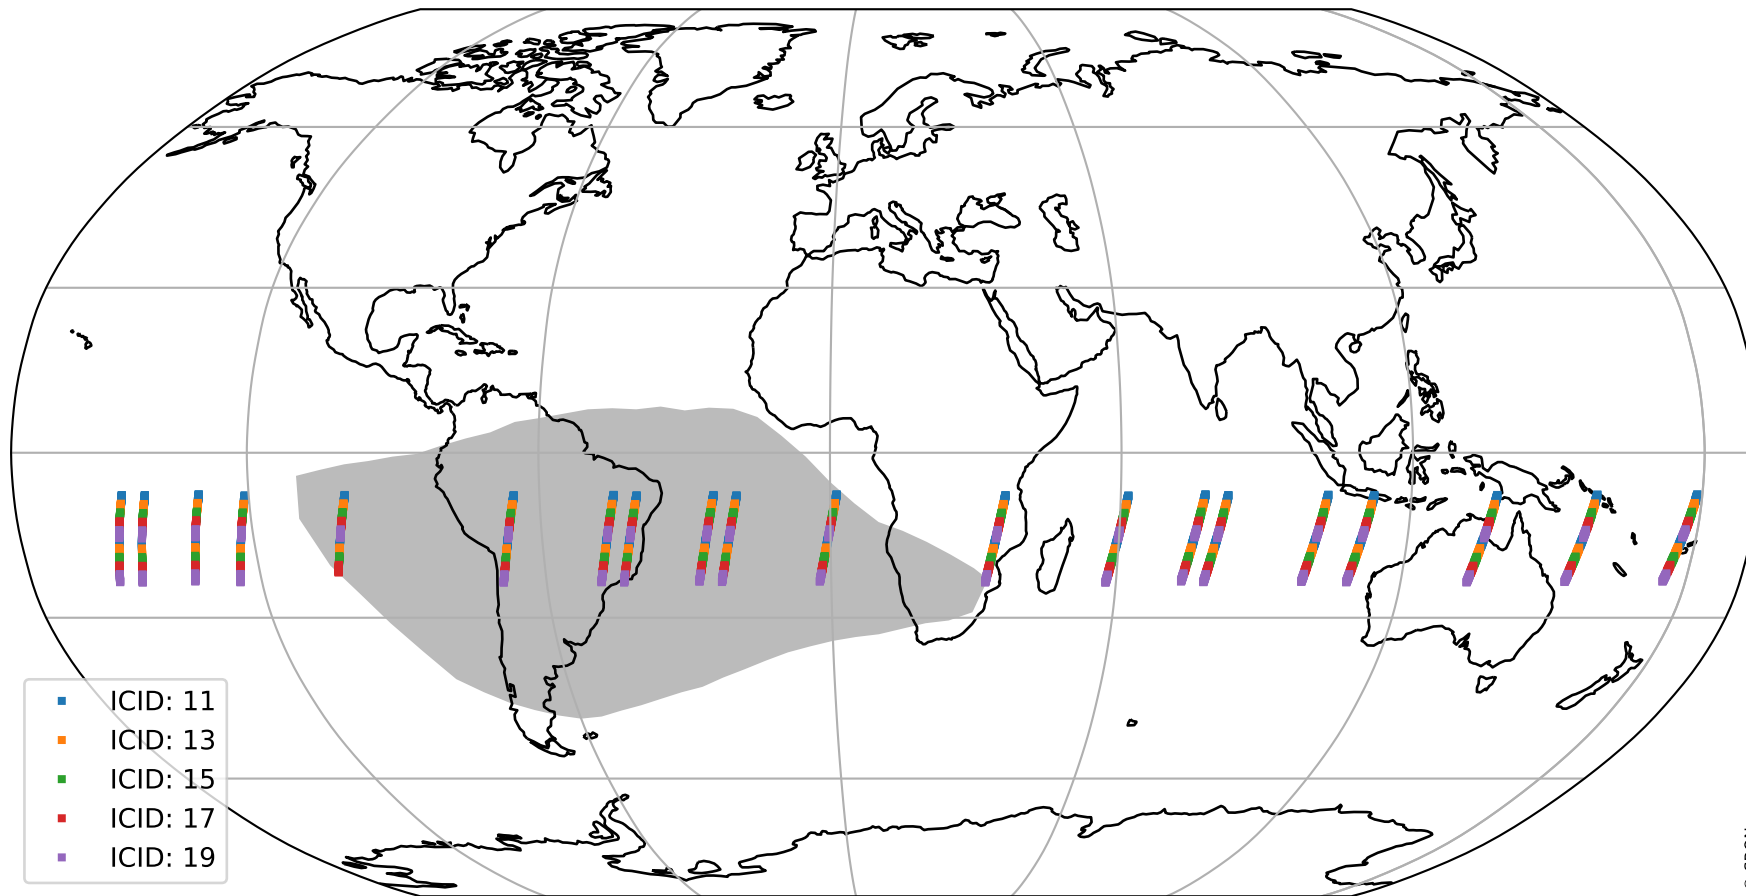

Tropomi SWIR offset (official)

orbits : 20 in [13732, 13777]
coverage : 2020-06-07 / 2020-06-10
median : 0.52594 V
spread : 0.035913 V
created : 2023-08-21T14:42:06

value detector map

Tropomi SWIR offset (official)

orbits : 20 in [13732, 13777]
coverage : 2020-06-07 / 2020-06-10
median : 30.13 μV
spread : 14.957 μV
created : 2023-08-21T14:42:06

Tropomi SWIR offset (official)

orbits : 20 in [13732, 13777]
coverage : 2020-06-07 / 2020-06-10
median : -0.07698 mV
spread : 0.38172 mV
created : 2023-08-21T14:42:06

value compared with SWIR offset CKD

Tropomi SWIR offset (official) ground-tracks of Sentinel-5P

orbits : 20 in [13732, 13777]
coverage : 2020-06-07 / 2020-06-10
created : 2023-08-21T14:42:07

Tropomi SWIR offset (official)

orbits : [2827, 13777]
coverage : 2018-04-30 / 2020-06-10
created : 2023-08-21T14:42:08

trend of detector median & temperatures