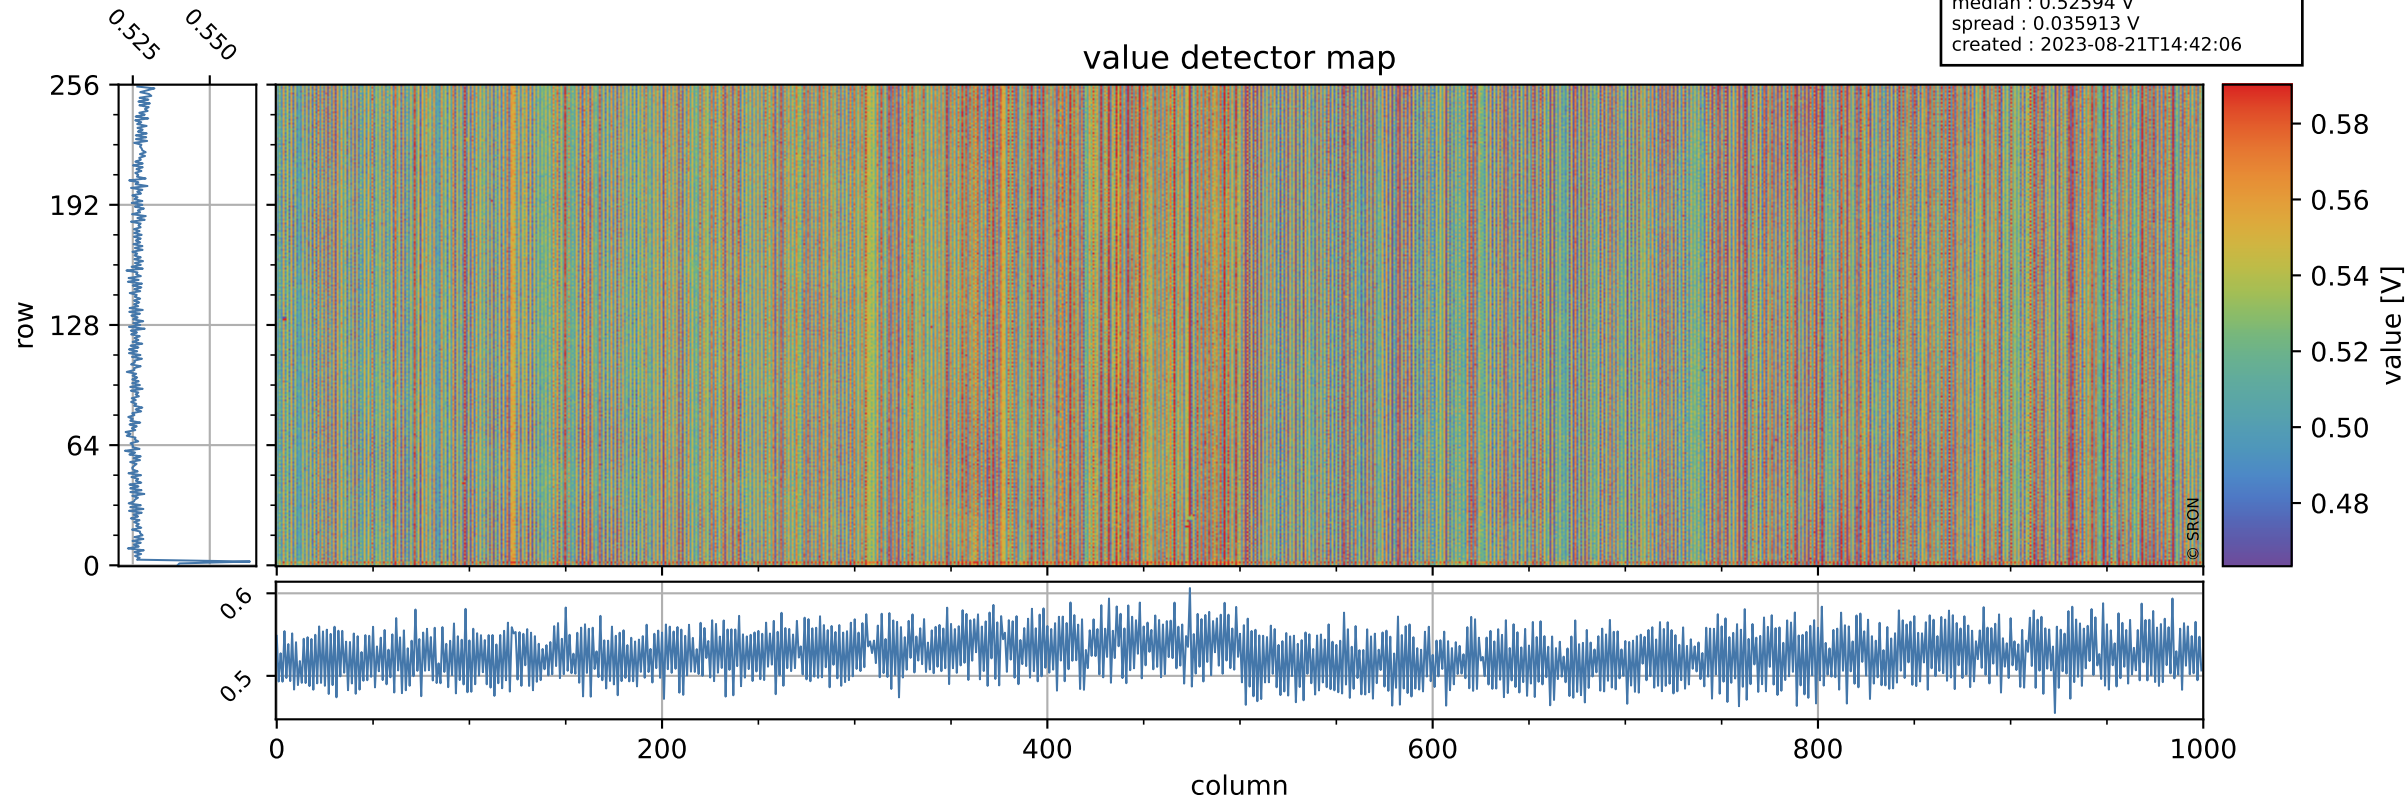

Tropomi SWIR offset (official)

orbits : 20 in [13732, 13777]
coverage : 2020-06-07 / 2020-06-10
median : 0.52594 V
spread : 0.035913 V
created : 2023-08-21T14:42:06

value detector map

Tropomi SWIR offset (official)

orbits : 20 in [13732, 13777]
coverage : 2020-06-07 / 2020-06-10
median : 30.13 μV
spread : 14.957 μV
created : 2023-08-21T14:42:06

Tropomi SWIR offset (official)

orbits : 20 in [13732, 13777]
coverage : 2020-06-07 / 2020-06-10
median : -0.07698 mV
spread : 0.38172 mV
created : 2023-08-21T14:42:06

value compared with SWIR offset CKD

Tropomi SWIR offset (official) ground-tracks of Sentinel-5P

orbits : 20 in [13732, 13777]
coverage : 2020-06-07 / 2020-06-10
created : 2023-08-21T14:42:07

Tropomi SWIR offset (official)

orbits : [2827, 13777]
coverage : 2018-04-30 / 2020-06-10
created : 2023-08-21T14:42:08

trend of detector median & temperatures