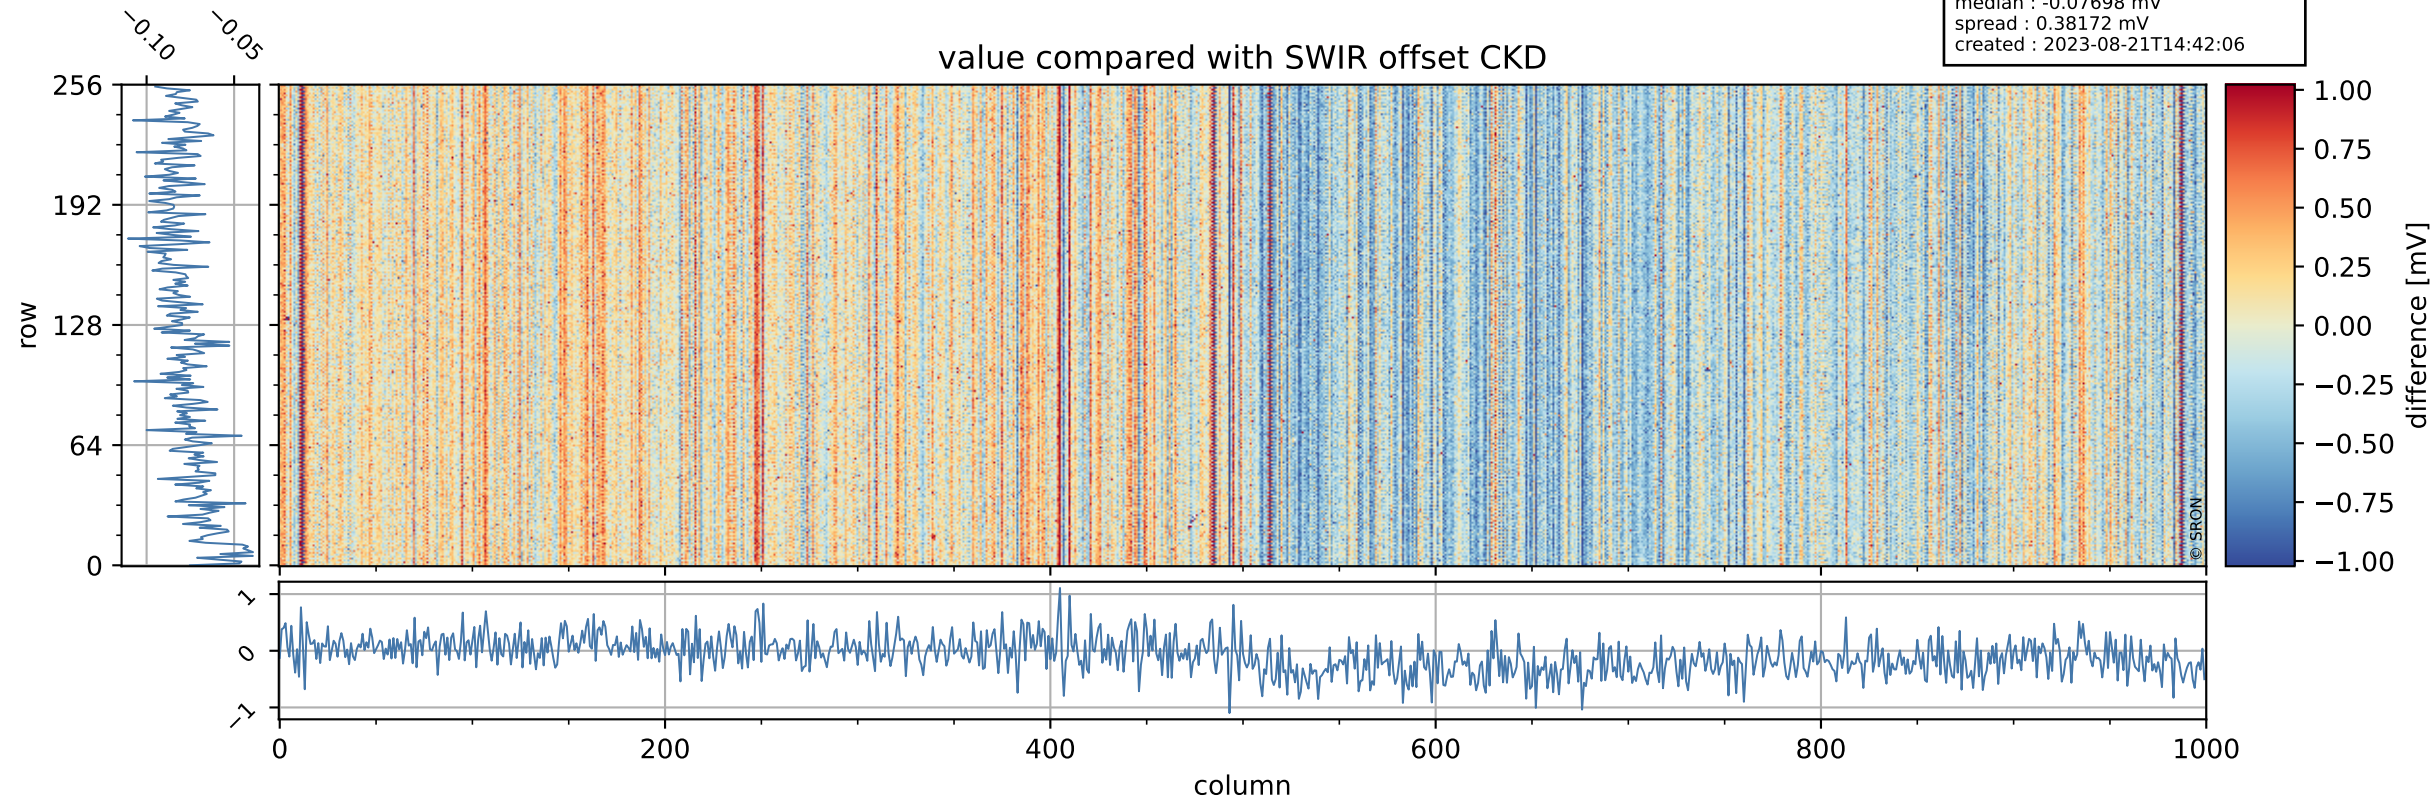

Tropomi SWIR offset (official)

orbits : 20 in [13732, 13777]
coverage : 2020-06-07 / 2020-06-10
median : 0.52594 V
spread : 0.035913 V
created : 2023-08-21T14:42:06

value detector map

Tropomi SWIR offset (official)

orbits : 20 in [13732, 13777]
coverage : 2020-06-07 / 2020-06-10
median : 30.13 μV
spread : 14.957 μV
created : 2023-08-21T14:42:06

Tropomi SWIR offset (official)

orbits : 20 in [13732, 13777]
coverage : 2020-06-07 / 2020-06-10
median : -0.07698 mV
spread : 0.38172 mV
created : 2023-08-21T14:42:06

value compared with SWIR offset CKD

Tropomi SWIR offset (official) ground-tracks of Sentinel-5P

orbits : 20 in [13732, 13777]
coverage : 2020-06-07 / 2020-06-10
created : 2023-08-21T14:42:07

Tropomi SWIR offset (official)

orbits : [2827, 13777]
coverage : 2018-04-30 / 2020-06-10
created : 2023-08-21T14:42:08

trend of detector median & temperatures