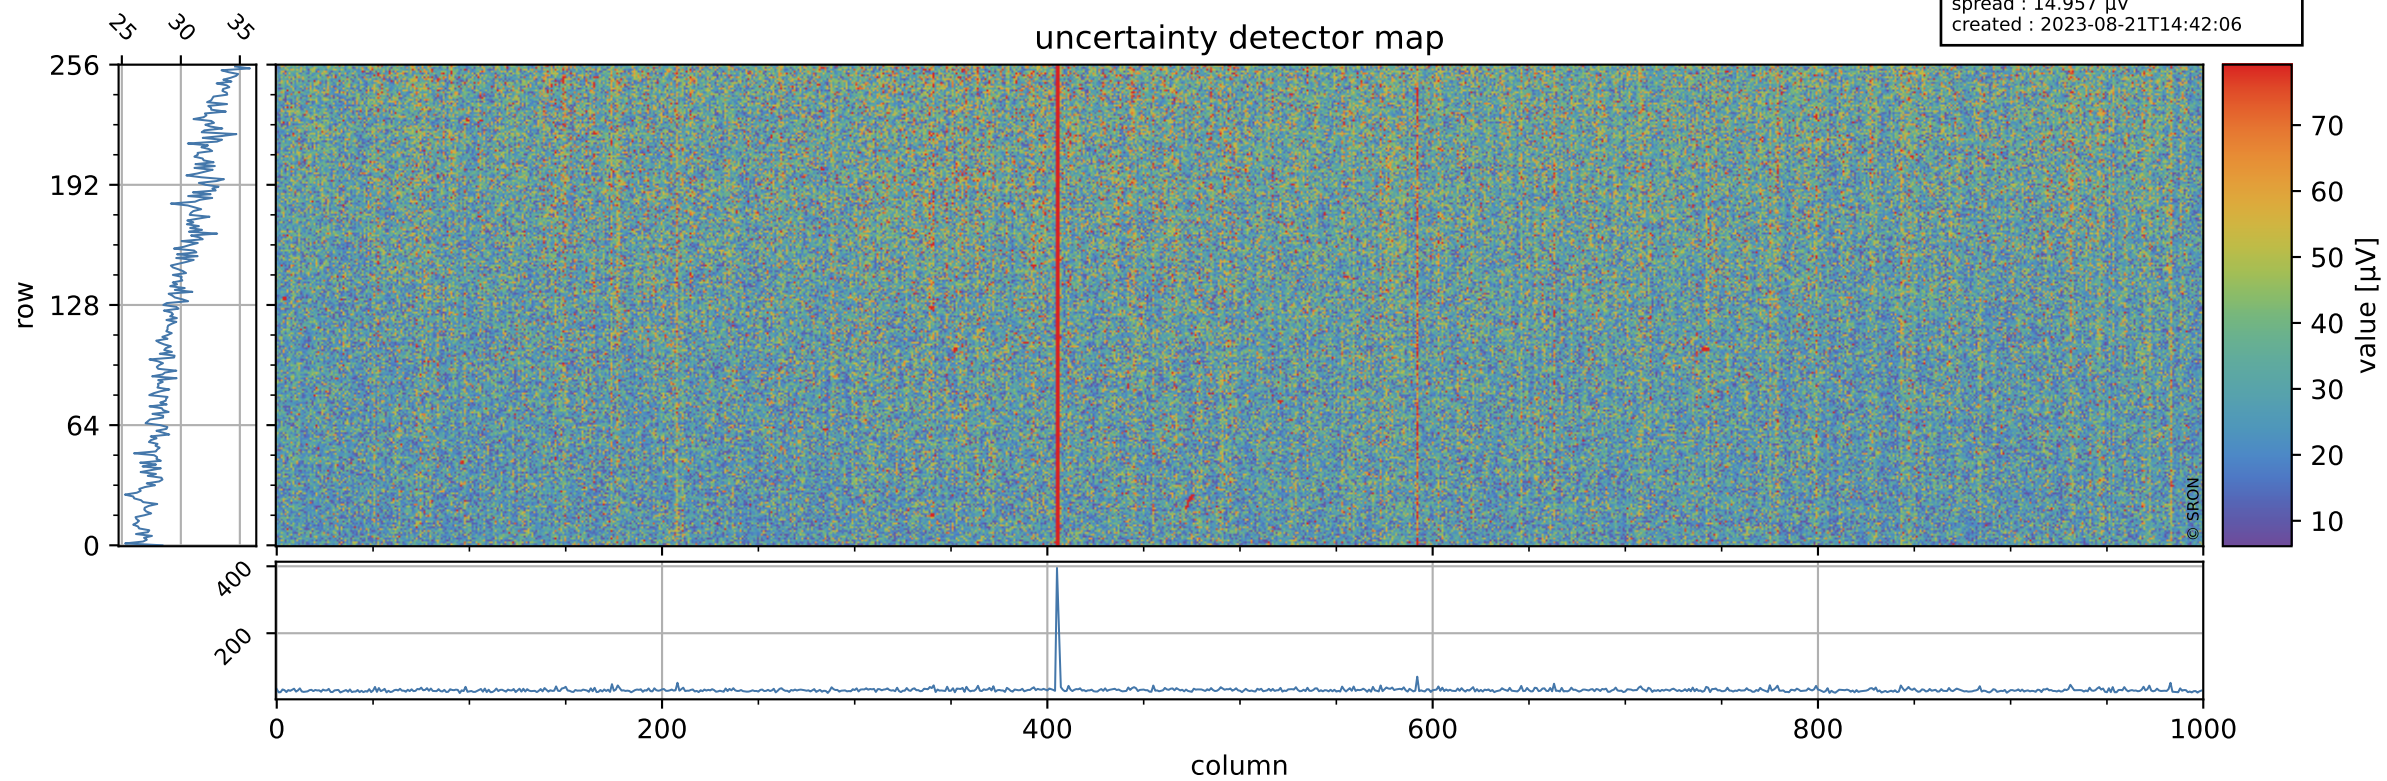

Tropomi SWIR offset (official)

orbits : 20 in [13732, 13777]
coverage : 2020-06-07 / 2020-06-10
median : 0.52594 V
spread : 0.035913 V
created : 2023-08-21T14:42:06

value detector map

Tropomi SWIR offset (official)

orbits : 20 in [13732, 13777]
coverage : 2020-06-07 / 2020-06-10
median : 30.13 μV
spread : 14.957 μV
created : 2023-08-21T14:42:06

Tropomi SWIR offset (official)

orbits : 20 in [13732, 13777]
coverage : 2020-06-07 / 2020-06-10
median : -0.07698 mV
spread : 0.38172 mV
created : 2023-08-21T14:42:06

value compared with SWIR offset CKD

Tropomi SWIR offset (official) ground-tracks of Sentinel-5P

orbits : 20 in [13732, 13777]
coverage : 2020-06-07 / 2020-06-10
created : 2023-08-21T14:42:07

Tropomi SWIR offset (official)

orbits : [2827, 13777]
coverage : 2018-04-30 / 2020-06-10
created : 2023-08-21T14:42:08

trend of detector median & temperatures