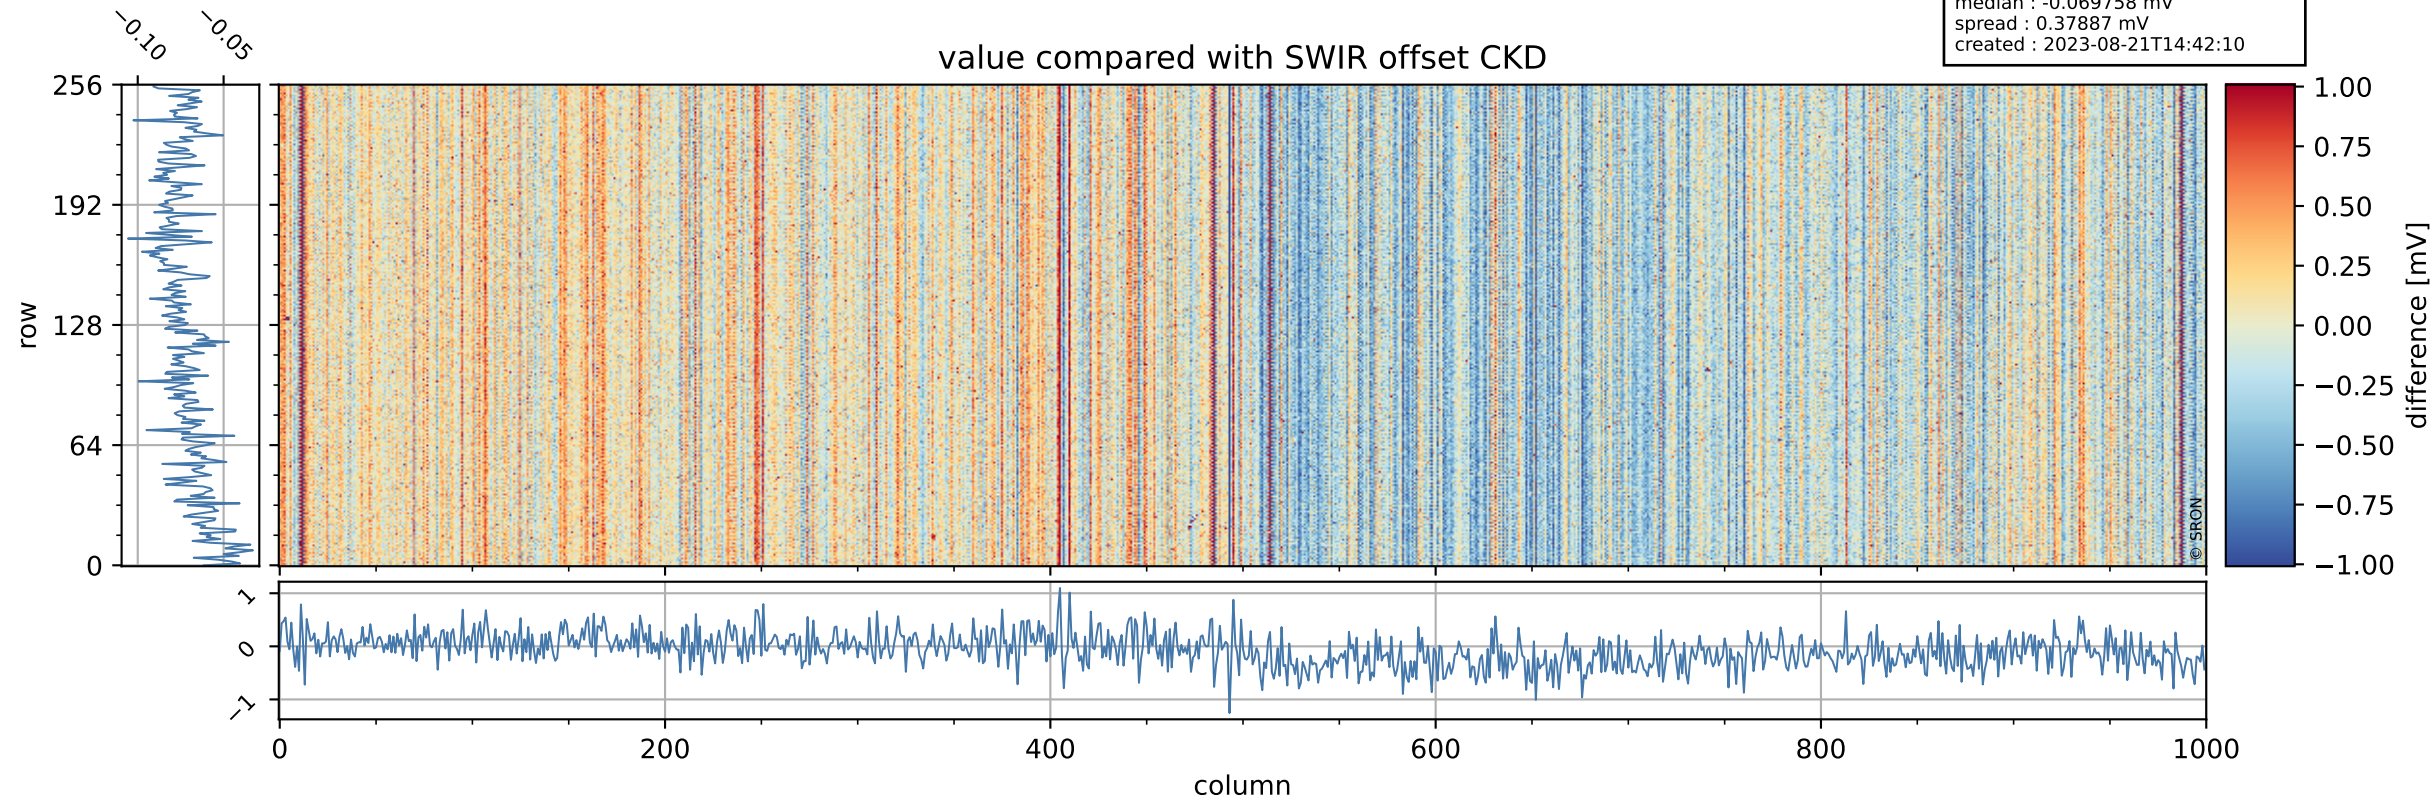

## value detector map

# Tropomi SWIR offset (official)

orbits : 19 in [13747, 13792]  
coverage : 2020-06-08 / 2020-06-11  
median : 29.671  $\mu\text{V}$   
spread : 14.849  $\mu\text{V}$   
created : 2023-08-21T14:42:09

# Tropomi SWIR offset (official) ground-tracks of Sentinel-5P

orbits : 19 in [13747, 13792]  
coverage : 2020-06-08 / 2020-06-11  
created : 2023-08-21T14:42:10

# Tropomi SWIR offset (official)

orbits : [2827, 13792]  
coverage : 2018-04-30 / 2020-06-11  
created : 2023-08-21T14:42:11