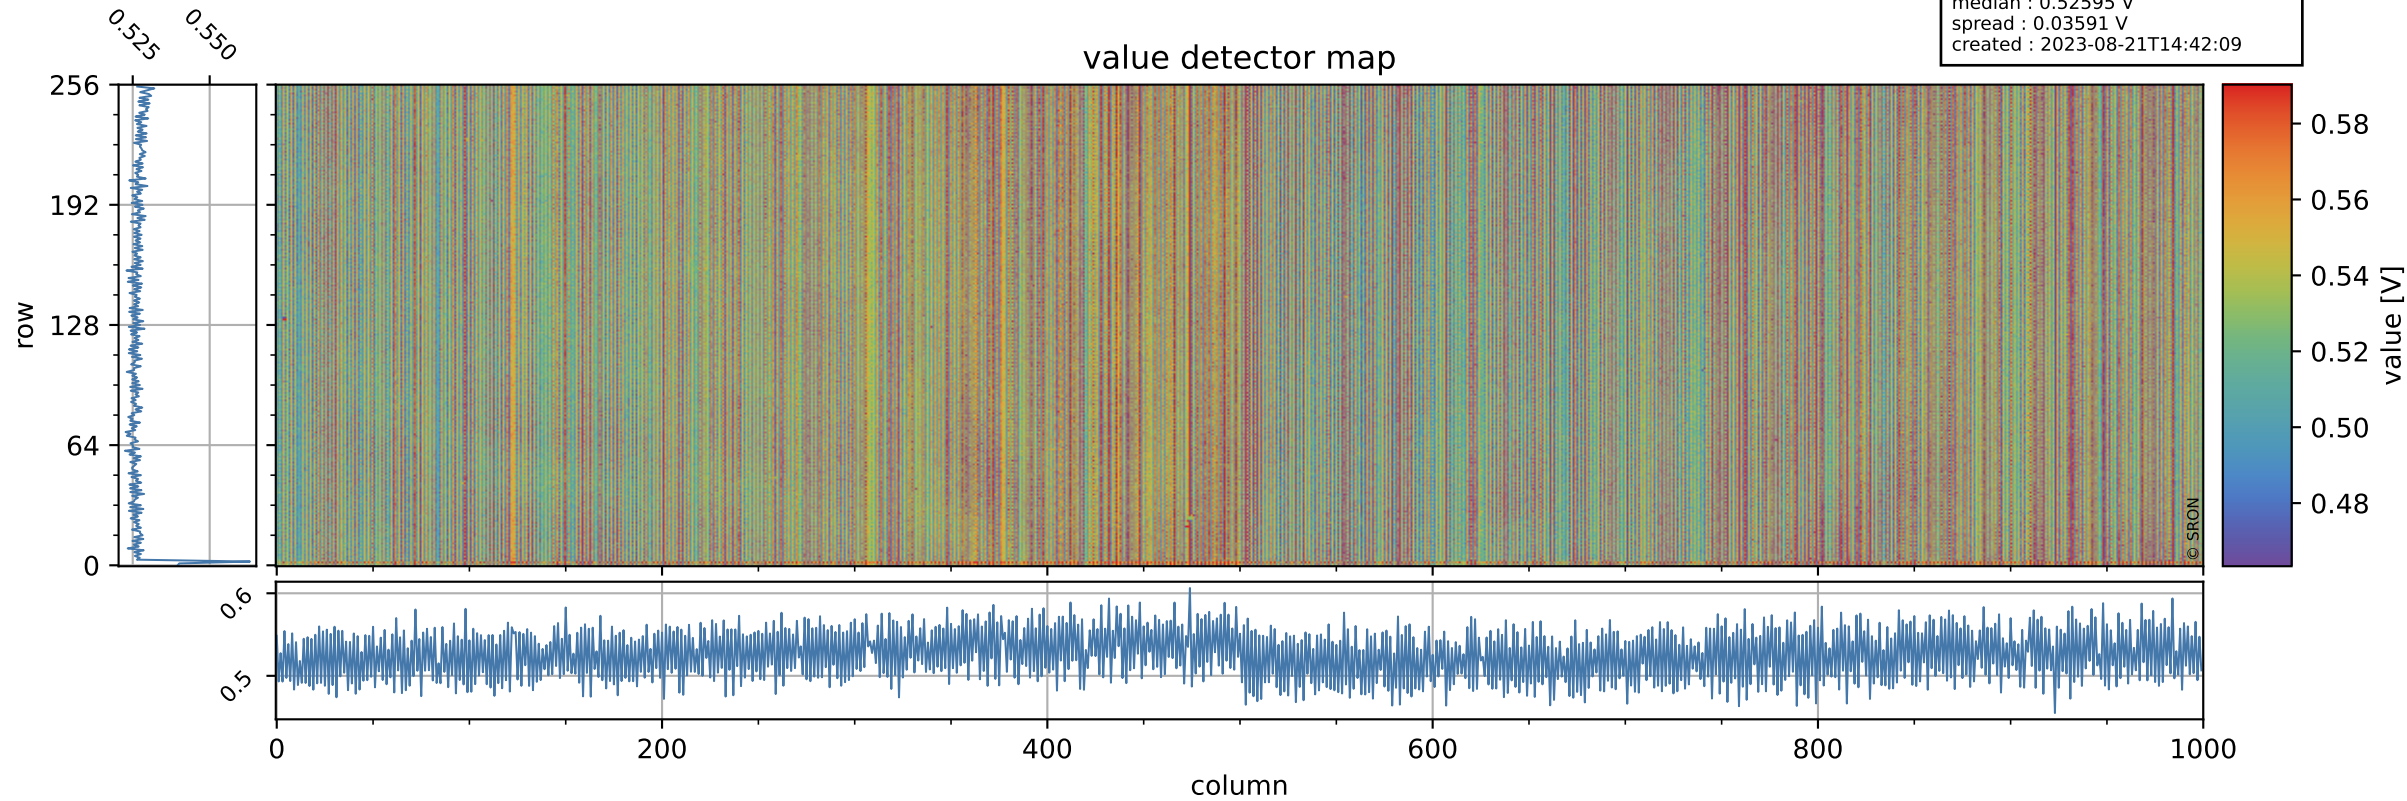

# Tropomi SWIR offset (official)

orbits : 19 in [13747, 13792]  
coverage : 2020-06-08 / 2020-06-11  
median : 0.52595 V  
spread : 0.03591 V  
created : 2023-08-21T14:42:09

## value detector map

# Tropomi SWIR offset (official)

orbits : 19 in [13747, 13792]  
coverage : 2020-06-08 / 2020-06-11  
median : 29.671  $\mu\text{V}$   
spread : 14.849  $\mu\text{V}$   
created : 2023-08-21T14:42:09

# Tropomi SWIR offset (official) ground-tracks of Sentinel-5P

orbits : 19 in [13747, 13792]  
coverage : 2020-06-08 / 2020-06-11  
created : 2023-08-21T14:42:10