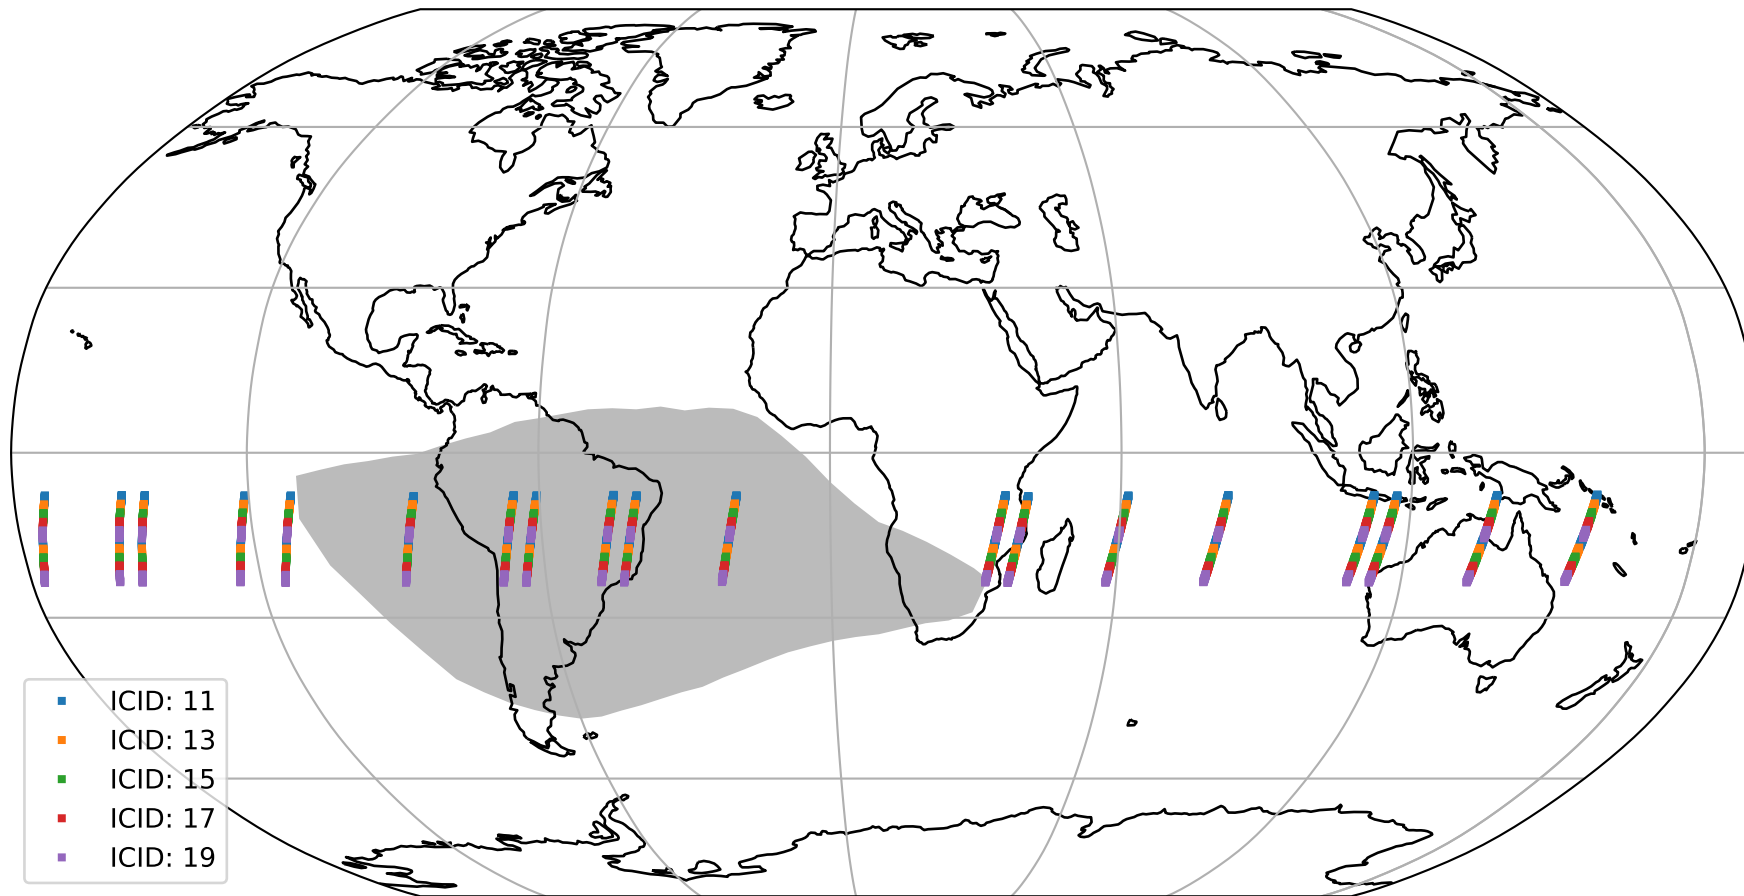

# Tropomi SWIR offset (official)

orbits : 19 in [13747, 13792]  
coverage : 2020-06-08 / 2020-06-11  
median : 29.671  $\mu\text{V}$   
spread : 14.849  $\mu\text{V}$   
created : 2023-08-21T14:42:09

# Tropomi SWIR offset (official)

value compared with SWIR offset CKD

orbits : 19 in [13747, 13792]  
coverage : 2020-06-08 / 2020-06-11  
median : -0.069758 mV  
spread : 0.37887 mV  
created : 2023-08-21T14:42:10

# Tropomi SWIR offset (official) ground-tracks of Sentinel-5P

orbits : 19 in [13747, 13792]  
coverage : 2020-06-08 / 2020-06-11  
created : 2023-08-21T14:42:10

# Tropomi SWIR offset (official)

orbits : [2827, 13792]  
coverage : 2018-04-30 / 2020-06-11  
created : 2023-08-21T14:42:11