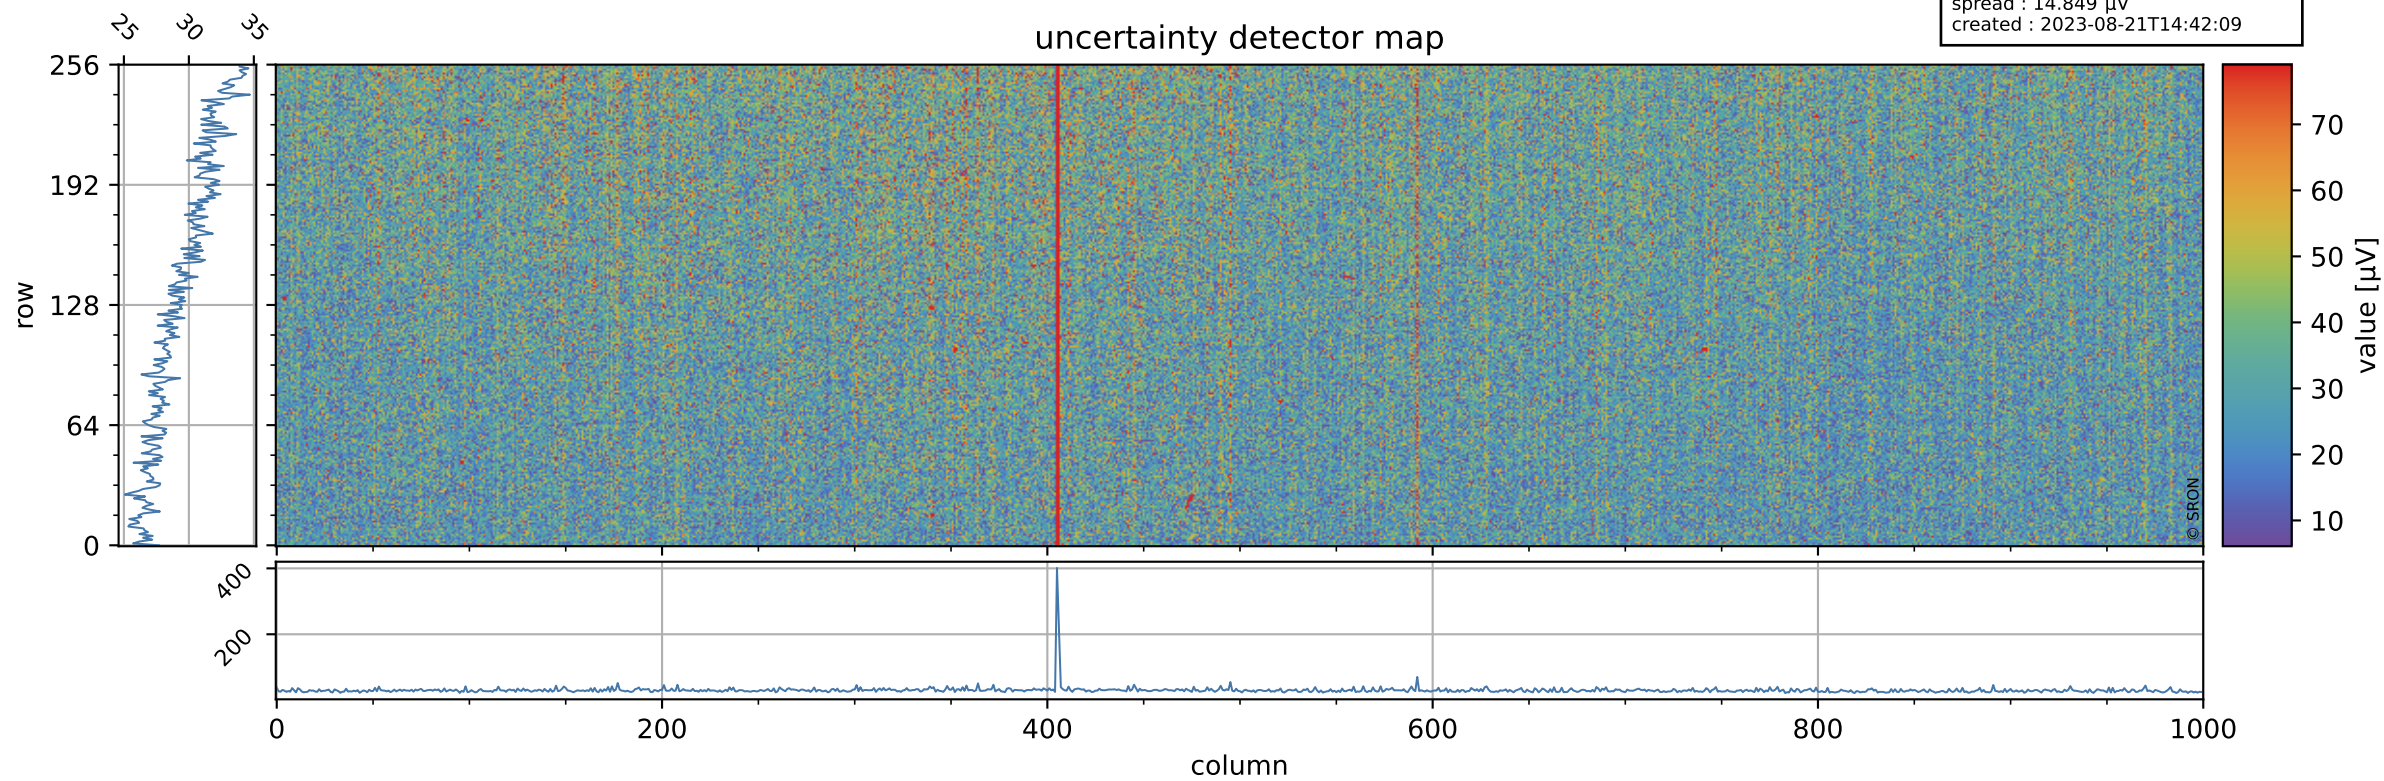

# Tropomi SWIR offset (official)

orbits : 19 in [13747, 13792]  
coverage : 2020-06-08 / 2020-06-11  
median : 0.52595 V  
spread : 0.03591 V  
created : 2023-08-21T14:42:09

## value detector map

# Tropomi SWIR offset (official)

orbits : 19 in [13747, 13792]  
coverage : 2020-06-08 / 2020-06-11  
median : 29.671  $\mu\text{V}$   
spread : 14.849  $\mu\text{V}$   
created : 2023-08-21T14:42:09

# Tropomi SWIR offset (official) ground-tracks of Sentinel-5P

orbits : 19 in [13747, 13792]  
coverage : 2020-06-08 / 2020-06-11  
created : 2023-08-21T14:42:10