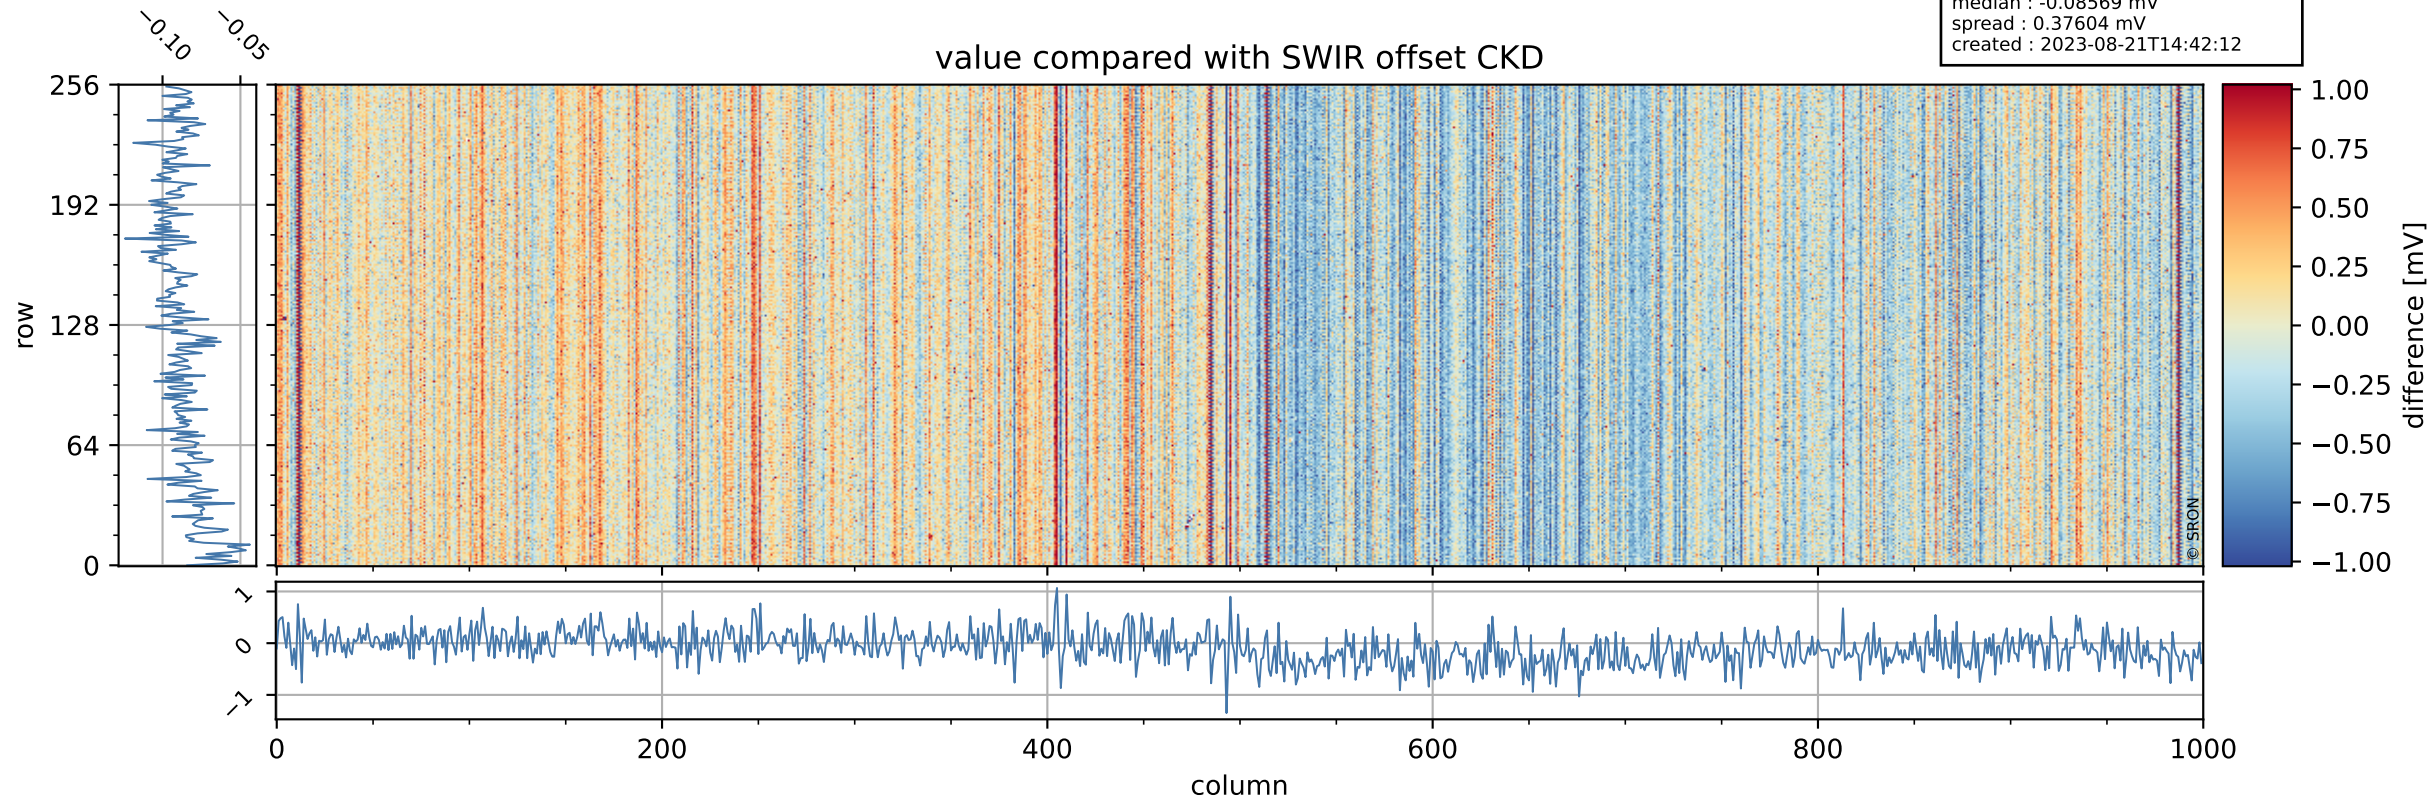

Tropomi SWIR offset (official)

orbits : 20 in [13762, 13807]
coverage : 2020-06-09 / 2020-06-12
median : 0.52593 V
spread : 0.035911 V
created : 2023-08-21T14:42:12

value detector map

Tropomi SWIR offset (official)

orbits : 20 in [13762, 13807]
coverage : 2020-06-09 / 2020-06-12
median : 29.935 μV
spread : 14.861 μV
created : 2023-08-21T14:42:12

Tropomi SWIR offset (official)

orbits : 20 in [13762, 13807]
coverage : 2020-06-09 / 2020-06-12
median : -0.08569 mV
spread : 0.37604 mV
created : 2023-08-21T14:42:12

value compared with SWIR offset CKD

Tropomi SWIR offset (official) ground-tracks of Sentinel-5P

orbits : 20 in [13762, 13807]
coverage : 2020-06-09 / 2020-06-12
created : 2023-08-21T14:42:13

Tropomi SWIR offset (official)

orbits : [2827, 13807]
coverage : 2018-04-30 / 2020-06-12
created : 2023-08-21T14:42:13

trend of detector median & temperatures