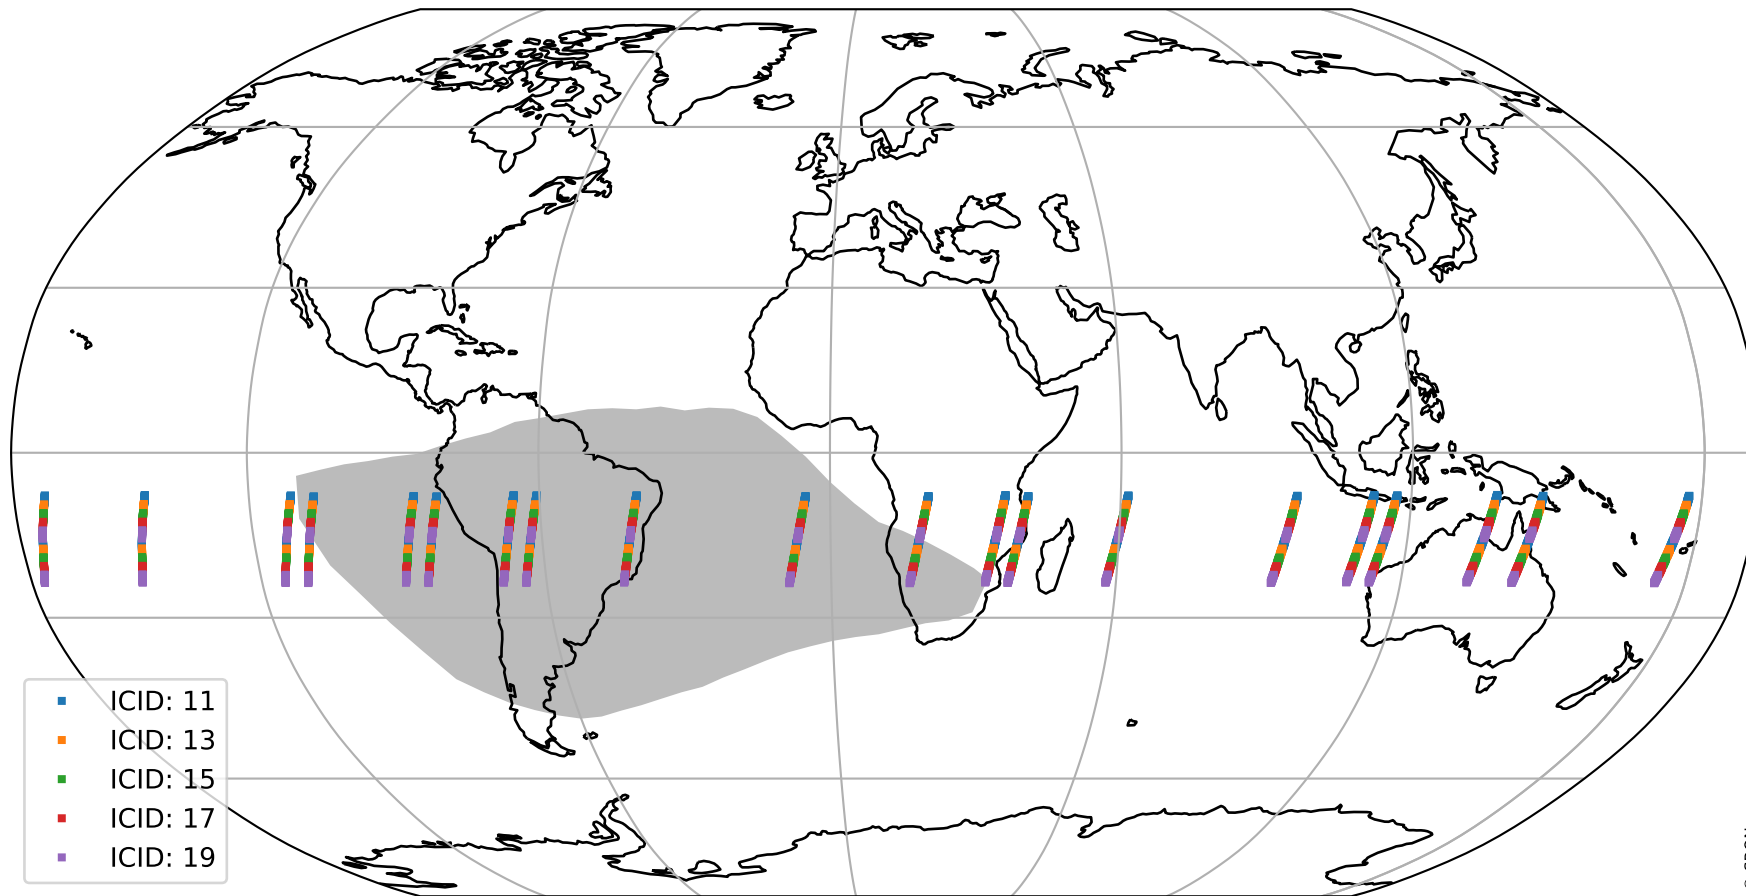

Tropomi SWIR offset (official)

orbits : 20 in [13762, 13807]
coverage : 2020-06-09 / 2020-06-12
median : 0.52593 V
spread : 0.035911 V
created : 2023-08-21T14:42:12

value detector map

Tropomi SWIR offset (official)

orbits : 20 in [13762, 13807]
coverage : 2020-06-09 / 2020-06-12
median : 29.935 μV
spread : 14.861 μV
created : 2023-08-21T14:42:12

Tropomi SWIR offset (official)

orbits : 20 in [13762, 13807]
coverage : 2020-06-09 / 2020-06-12
median : -0.08569 mV
spread : 0.37604 mV
created : 2023-08-21T14:42:12

value compared with SWIR offset CKD

Tropomi SWIR offset (official) ground-tracks of Sentinel-5P

orbits : 20 in [13762, 13807]
coverage : 2020-06-09 / 2020-06-12
created : 2023-08-21T14:42:13

Tropomi SWIR offset (official)

orbits : [2827, 13807]
coverage : 2018-04-30 / 2020-06-12
created : 2023-08-21T14:42:13

trend of detector median & temperatures