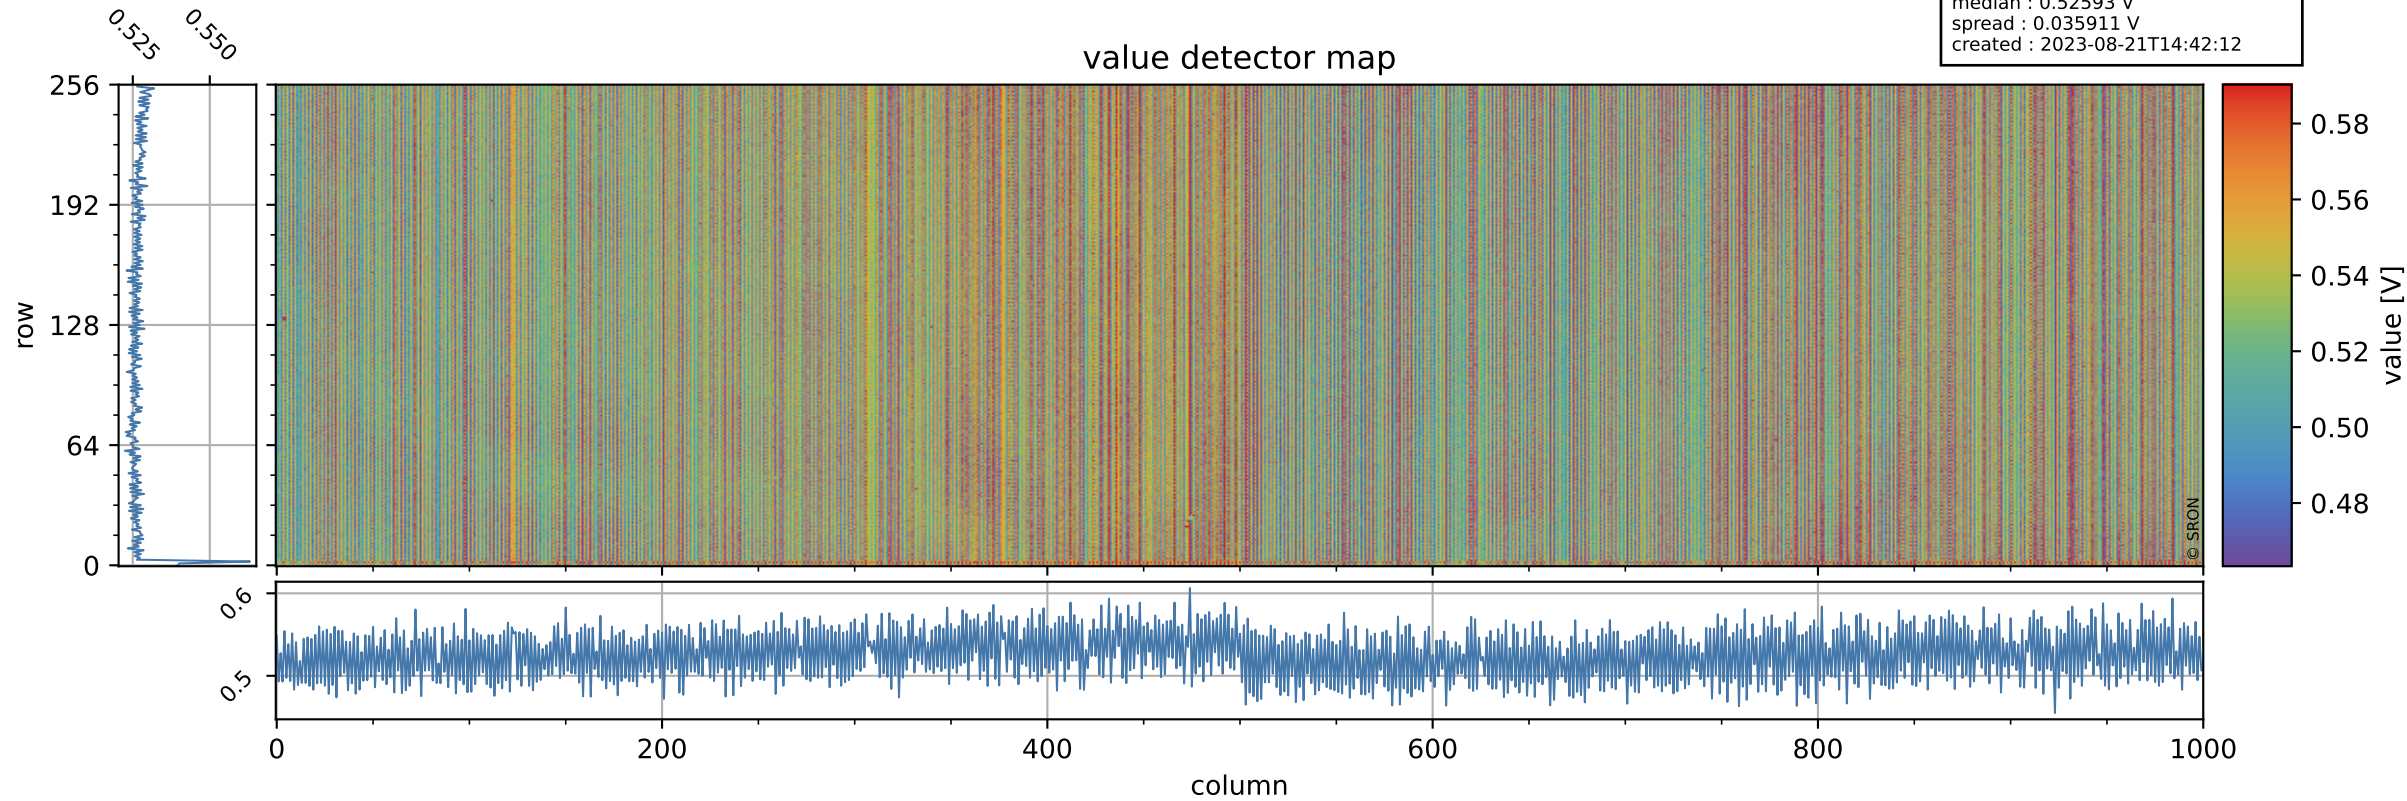

Tropomi SWIR offset (official)

orbits : 20 in [13762, 13807]
coverage : 2020-06-09 / 2020-06-12
median : 0.52593 V
spread : 0.035911 V
created : 2023-08-21T14:42:12

value detector map

Tropomi SWIR offset (official)

orbits : 20 in [13762, 13807]
coverage : 2020-06-09 / 2020-06-12
median : 29.935 μV
spread : 14.861 μV
created : 2023-08-21T14:42:12

Tropomi SWIR offset (official)

orbits : 20 in [13762, 13807]
coverage : 2020-06-09 / 2020-06-12
median : -0.08569 mV
spread : 0.37604 mV
created : 2023-08-21T14:42:12

value compared with SWIR offset CKD

Tropomi SWIR offset (official) ground-tracks of Sentinel-5P

orbits : 20 in [13762, 13807]
coverage : 2020-06-09 / 2020-06-12
created : 2023-08-21T14:42:13

Tropomi SWIR offset (official)

orbits : [2827, 13807]
coverage : 2018-04-30 / 2020-06-12
created : 2023-08-21T14:42:13

trend of detector median & temperatures