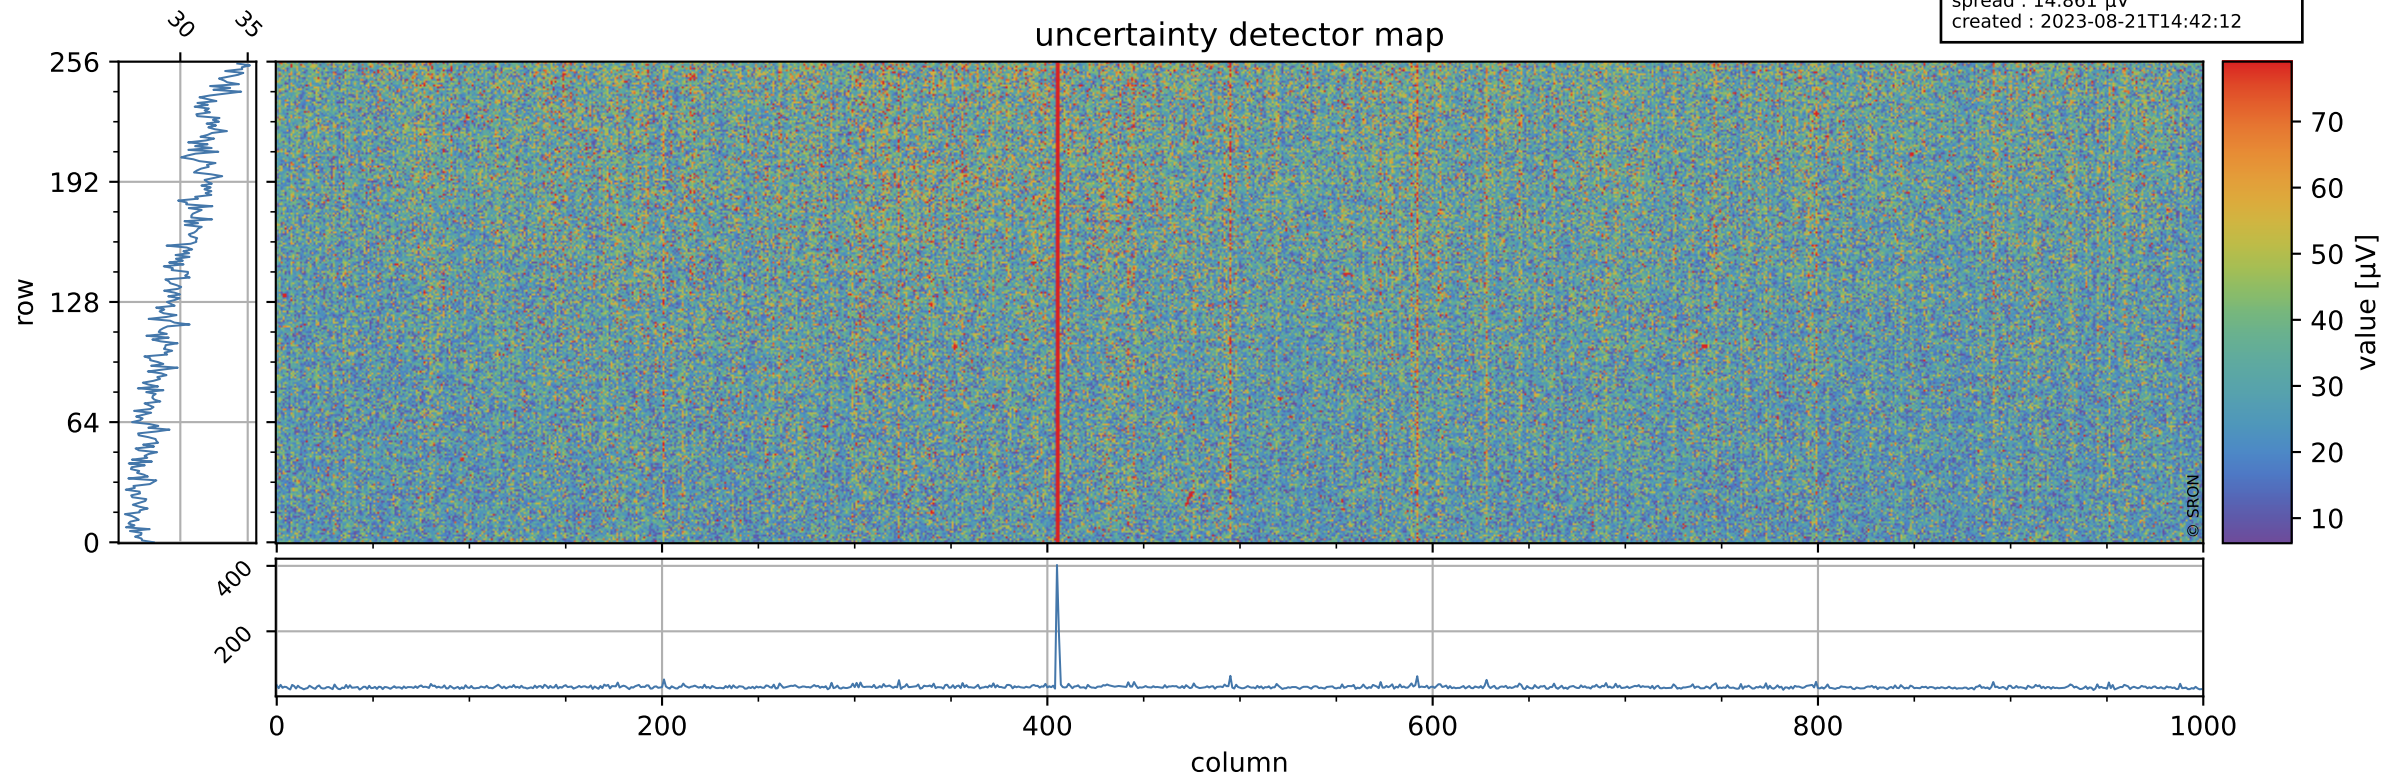

Tropomi SWIR offset (official)

orbits : 20 in [13762, 13807]
coverage : 2020-06-09 / 2020-06-12
median : 0.52593 V
spread : 0.035911 V
created : 2023-08-21T14:42:12

value detector map

Tropomi SWIR offset (official)

orbits : 20 in [13762, 13807]
coverage : 2020-06-09 / 2020-06-12
median : 29.935 μV
spread : 14.861 μV
created : 2023-08-21T14:42:12

Tropomi SWIR offset (official)

orbits : 20 in [13762, 13807]
coverage : 2020-06-09 / 2020-06-12
median : -0.08569 mV
spread : 0.37604 mV
created : 2023-08-21T14:42:12

value compared with SWIR offset CKD

Tropomi SWIR offset (official) ground-tracks of Sentinel-5P

orbits : 20 in [13762, 13807]
coverage : 2020-06-09 / 2020-06-12
created : 2023-08-21T14:42:13

Tropomi SWIR offset (official)

orbits : [2827, 13807]
coverage : 2018-04-30 / 2020-06-12
created : 2023-08-21T14:42:13

trend of detector median & temperatures