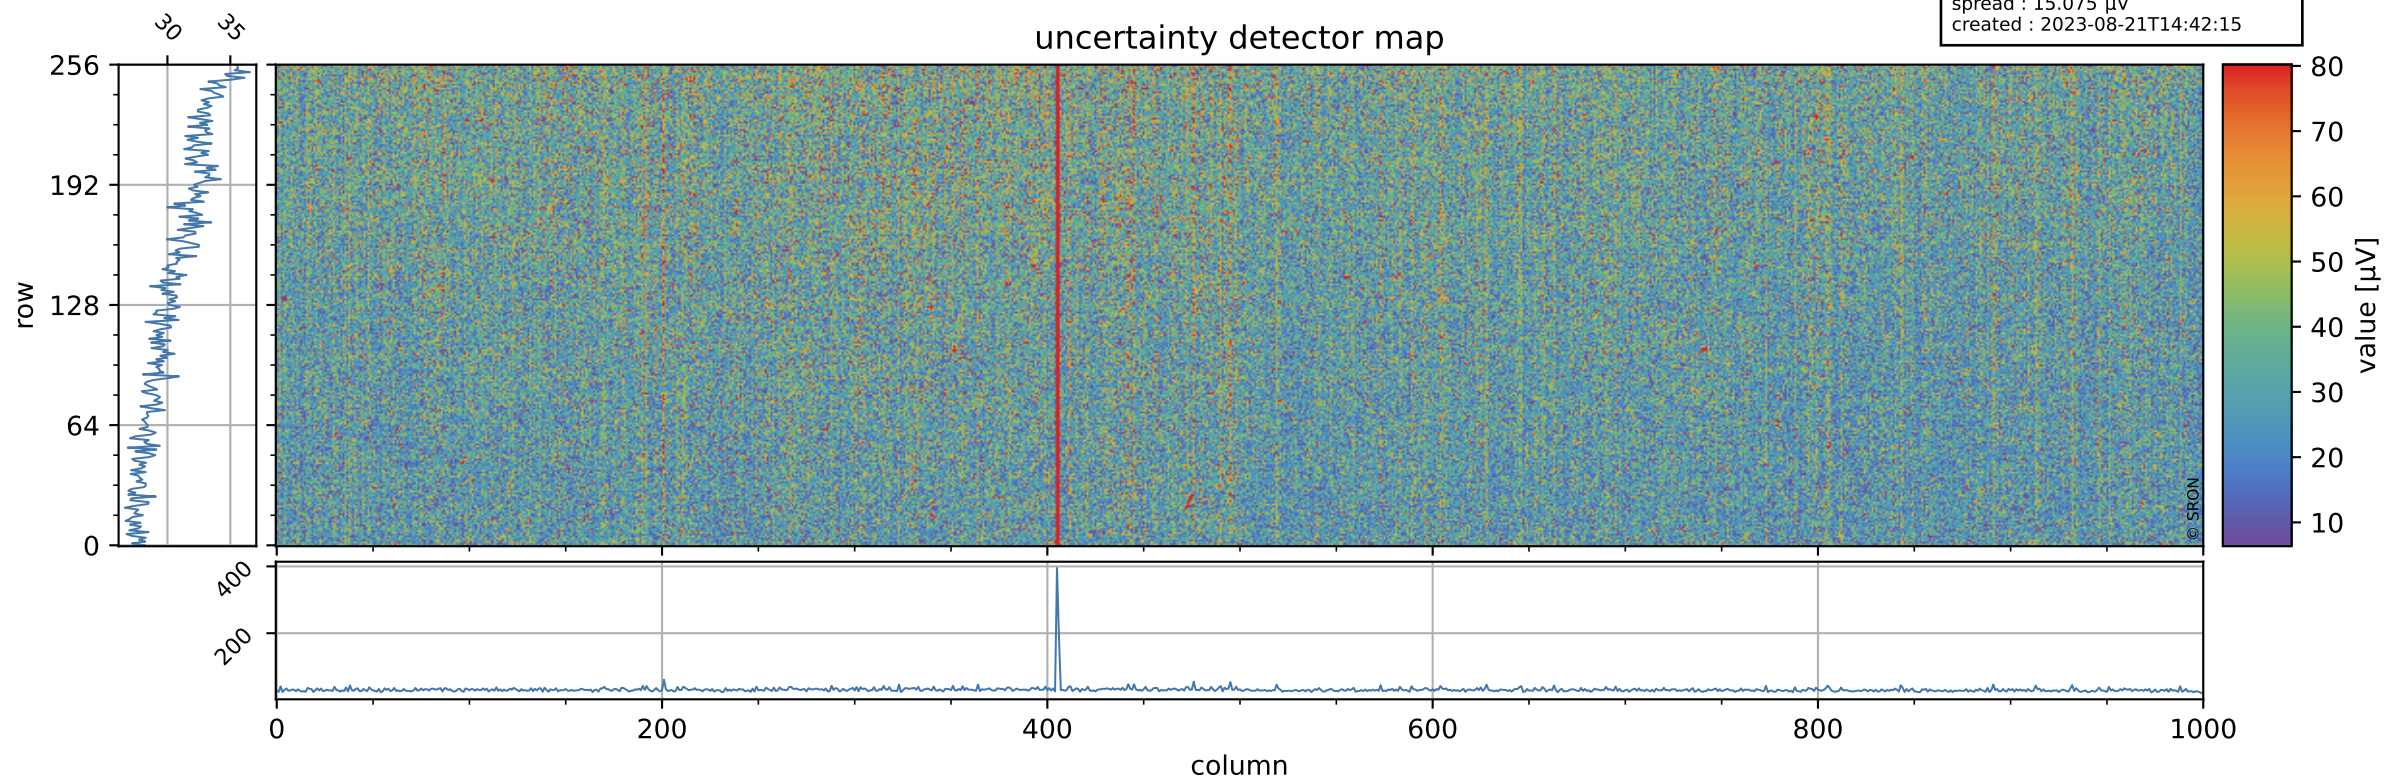

# Tropomi SWIR offset (official)

orbits : 19 in [13777, 13822]  
coverage : 2020-06-10 / 2020-06-13  
median : 0.52592 V  
spread : 0.035911 V  
created : 2023-08-21T14:42:14

## value detector map

# Tropomi SWIR offset (official)

orbits : 19 in [13777, 13822]  
coverage : 2020-06-10 / 2020-06-13  
median : 30.694  $\mu\text{V}$   
spread : 15.075  $\mu\text{V}$   
created : 2023-08-21T14:42:15

# Tropomi SWIR offset (official) ground-tracks of Sentinel-5P

orbits : 19 in [13777, 13822]  
coverage : 2020-06-10 / 2020-06-13  
created : 2023-08-21T14:42:16