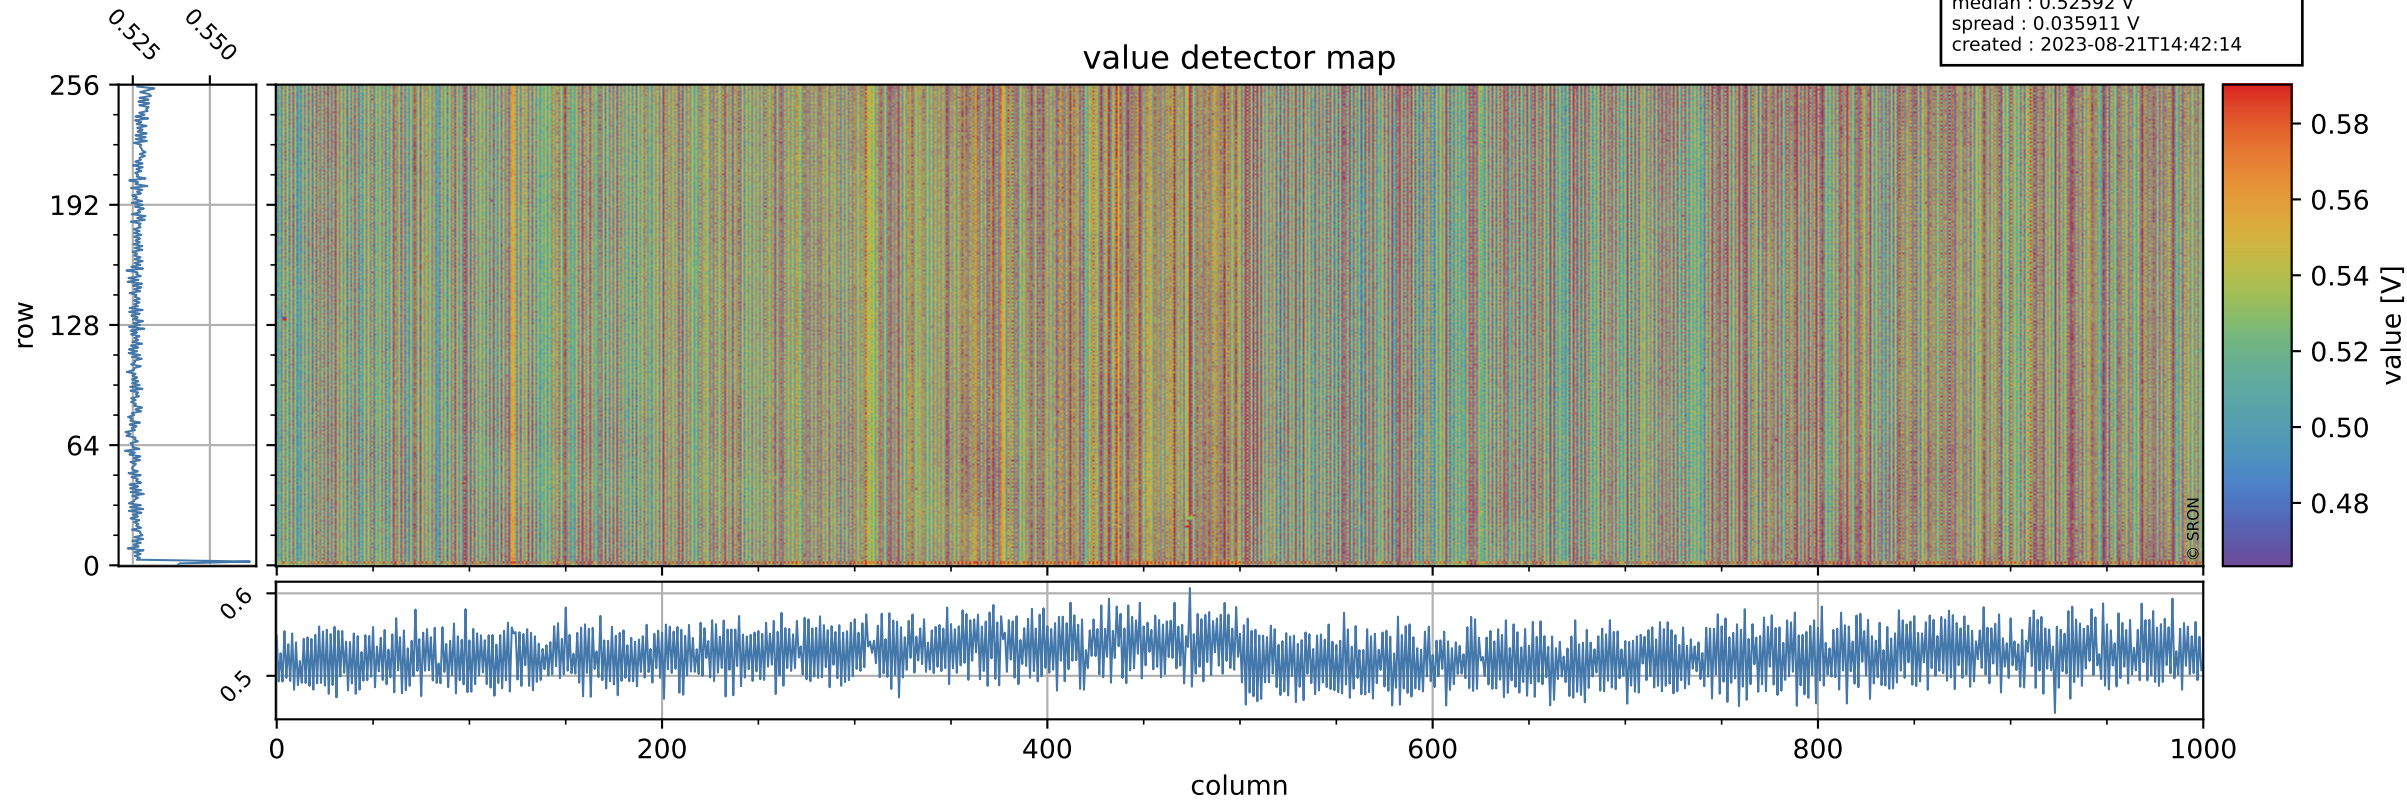

# Tropomi SWIR offset (official)

orbits : 19 in [13777, 13822]  
coverage : 2020-06-10 / 2020-06-13  
median : 0.52592 V  
spread : 0.035911 V  
created : 2023-08-21T14:42:14

## value detector map

# Tropomi SWIR offset (official)

orbits : 19 in [13777, 13822]  
coverage : 2020-06-10 / 2020-06-13  
median : 30.694  $\mu\text{V}$   
spread : 15.075  $\mu\text{V}$   
created : 2023-08-21T14:42:15

# Tropomi SWIR offset (official) ground-tracks of Sentinel-5P

orbits : 19 in [13777, 13822]  
coverage : 2020-06-10 / 2020-06-13  
created : 2023-08-21T14:42:16