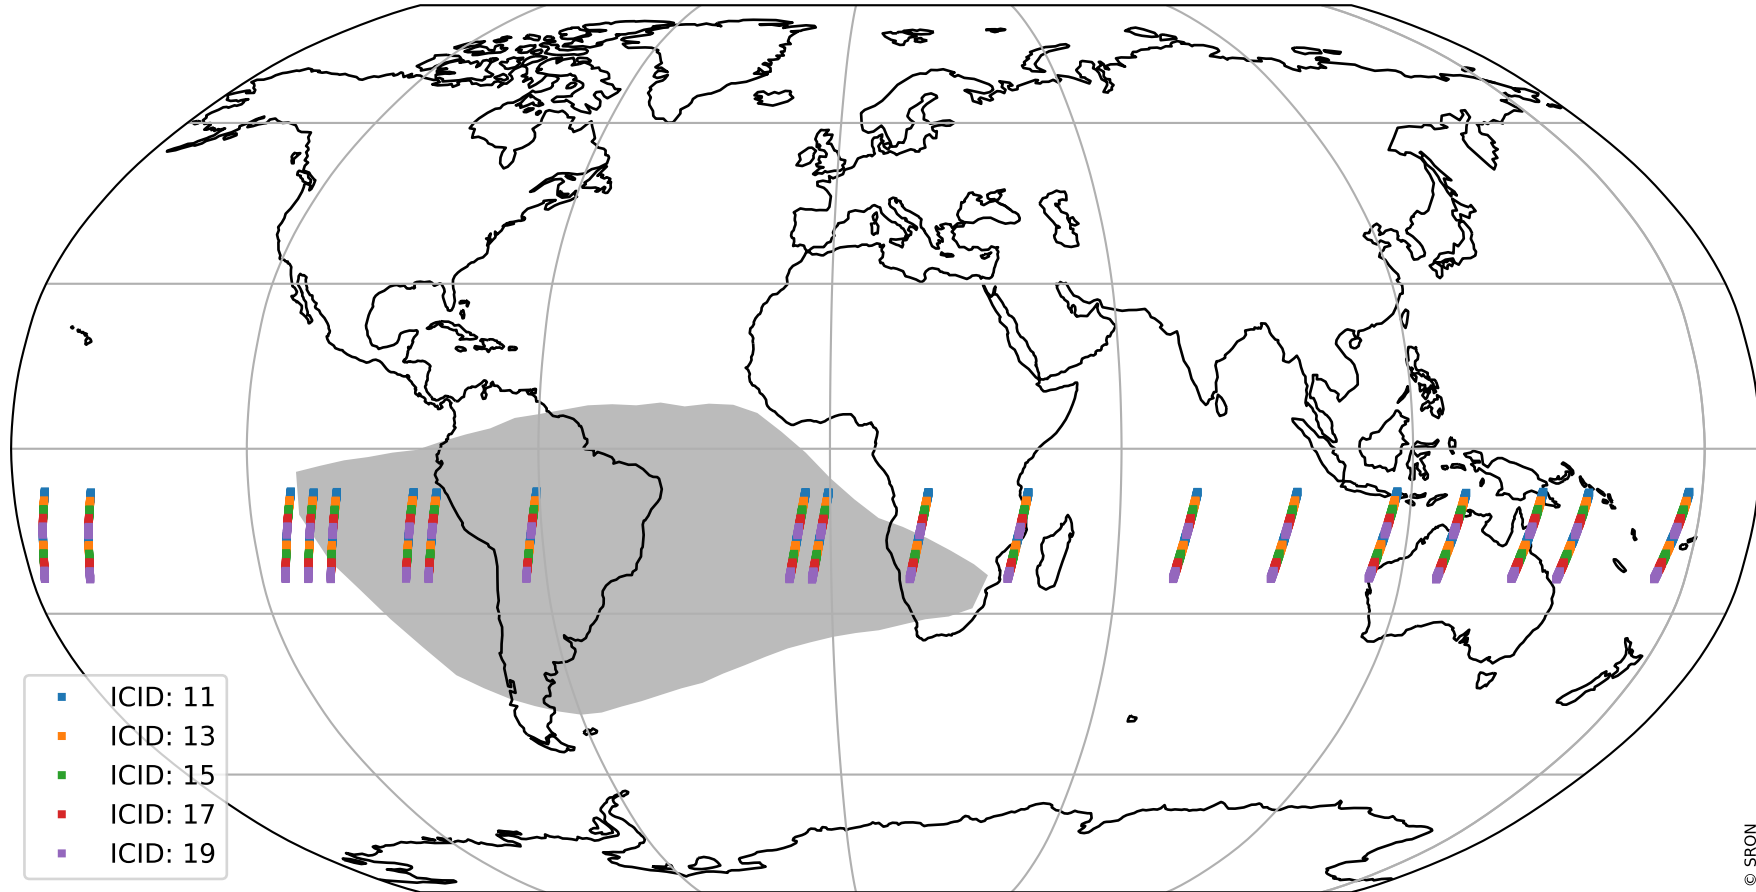

# Tropomi SWIR offset (official)

orbits : 19 in [13777, 13822]  
coverage : 2020-06-10 / 2020-06-13  
median : 30.694  $\mu\text{V}$   
spread : 15.075  $\mu\text{V}$   
created : 2023-08-21T14:42:15

# Tropomi SWIR offset (official)

orbits : 19 in [13777, 13822]  
coverage : 2020-06-10 / 2020-06-13  
median : -0.10143 mV  
spread : 0.37273 mV  
created : 2023-08-21T14:42:15

value compared with SWIR offset CKD

# Tropomi SWIR offset (official) ground-tracks of Sentinel-5P

orbits : 19 in [13777, 13822]  
coverage : 2020-06-10 / 2020-06-13  
created : 2023-08-21T14:42:16

# Tropomi SWIR offset (official)

orbits : [2827, 13822]  
coverage : 2018-04-30 / 2020-06-13  
created : 2023-08-21T14:42:16