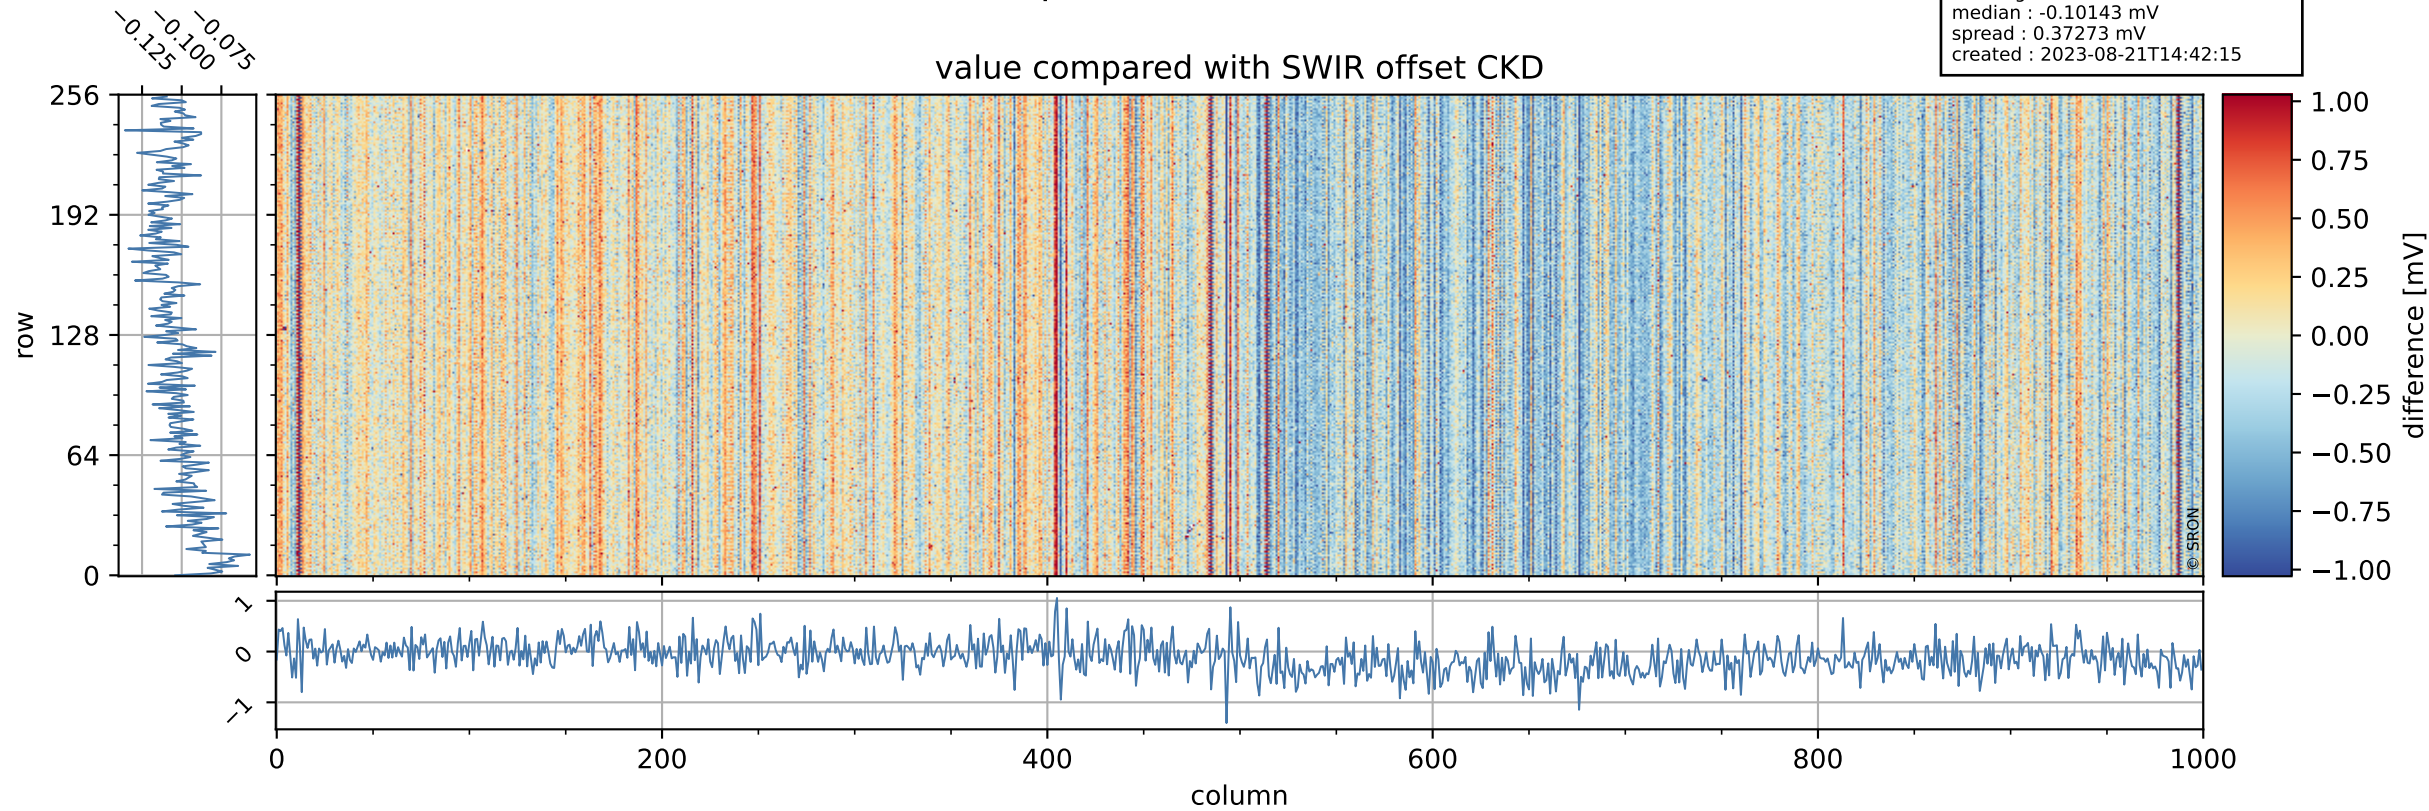

## value detector map

# Tropomi SWIR offset (official)

orbits : 19 in [13777, 13822]  
coverage : 2020-06-10 / 2020-06-13  
median : 30.694  $\mu\text{V}$   
spread : 15.075  $\mu\text{V}$   
created : 2023-08-21T14:42:15

# Tropomi SWIR offset (official)

orbits : 19 in [13777, 13822]  
coverage : 2020-06-10 / 2020-06-13  
median : -0.10143 mV  
spread : 0.37273 mV  
created : 2023-08-21T14:42:15

value compared with SWIR offset CKD

# Tropomi SWIR offset (official) ground-tracks of Sentinel-5P

orbits : 19 in [13777, 13822]  
coverage : 2020-06-10 / 2020-06-13  
created : 2023-08-21T14:42:16