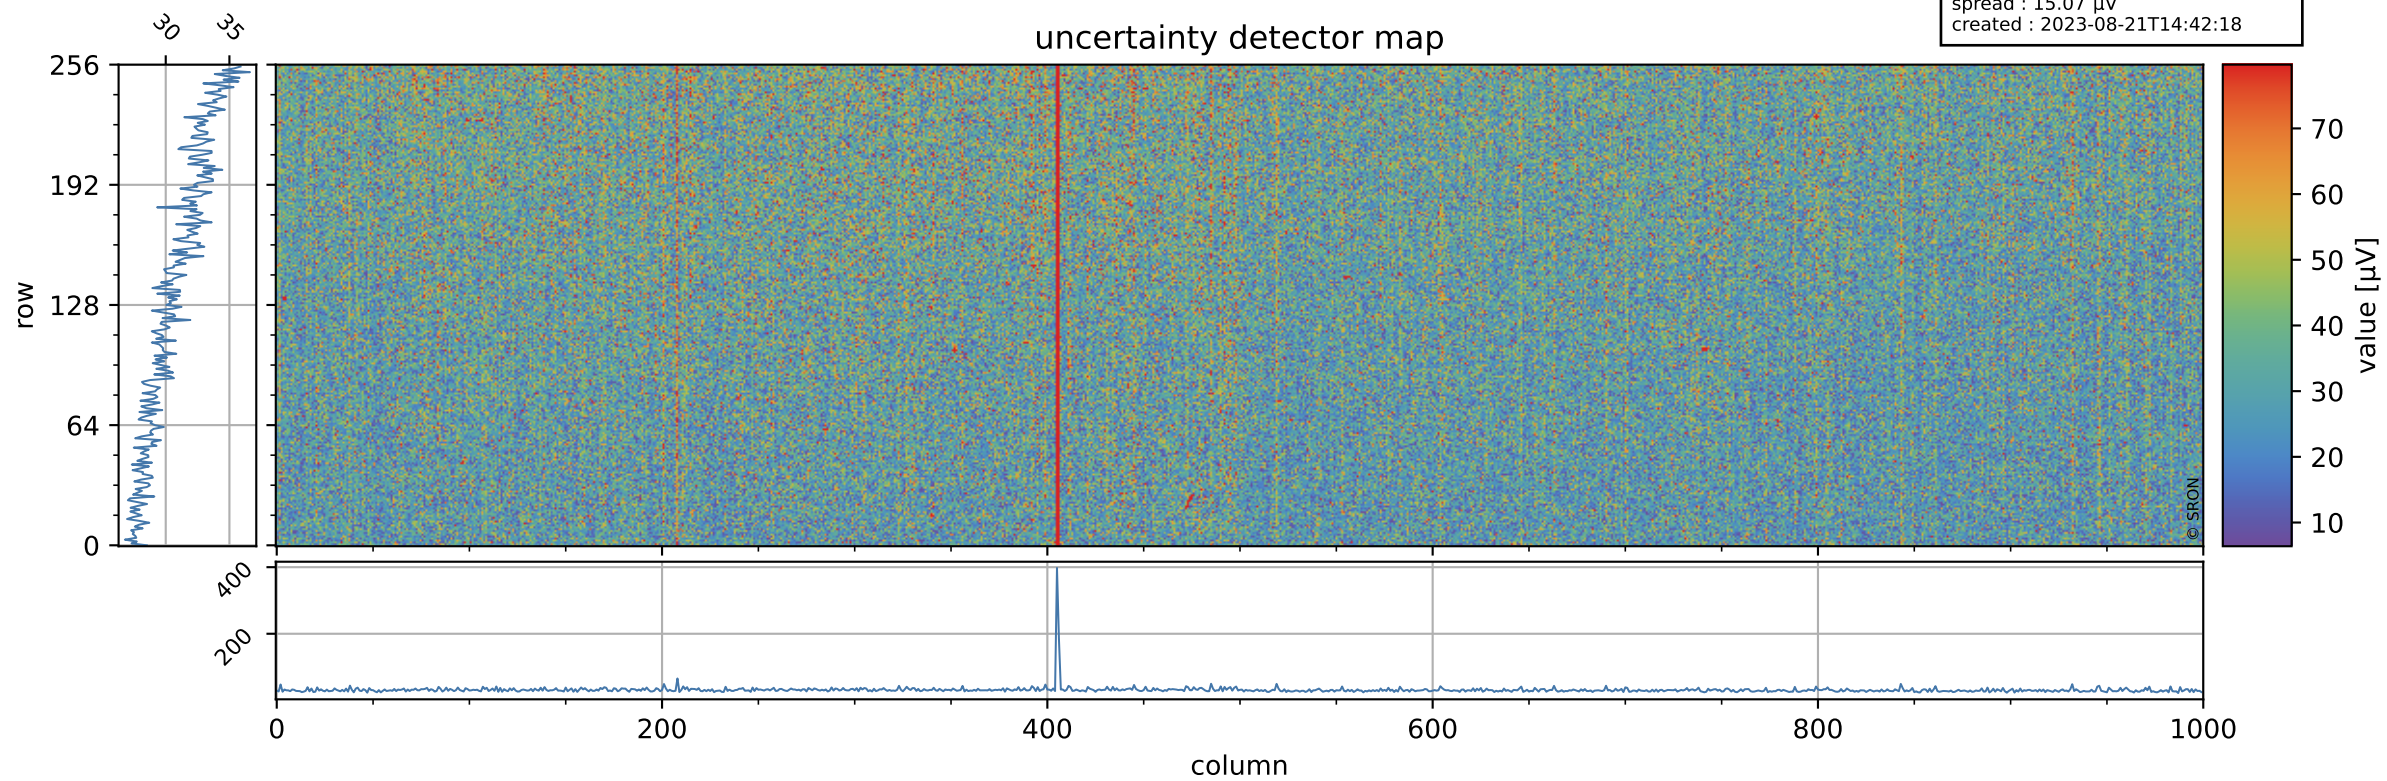

# Tropomi SWIR offset (official)

orbits : 19 in [13792, 13837]  
coverage : 2020-06-11 / 2020-06-14  
median : 0.52591 V  
spread : 0.035912 V  
created : 2023-08-21T14:42:17

## value detector map

# Tropomi SWIR offset (official)

orbits : 19 in [13792, 13837]  
coverage : 2020-06-11 / 2020-06-14  
median : 30.921  $\mu\text{V}$   
spread : 15.07  $\mu\text{V}$   
created : 2023-08-21T14:42:18

# Tropomi SWIR offset (official) ground-tracks of Sentinel-5P

orbits : 19 in [13792, 13837]  
coverage : 2020-06-11 / 2020-06-14  
created : 2023-08-21T14:42:18