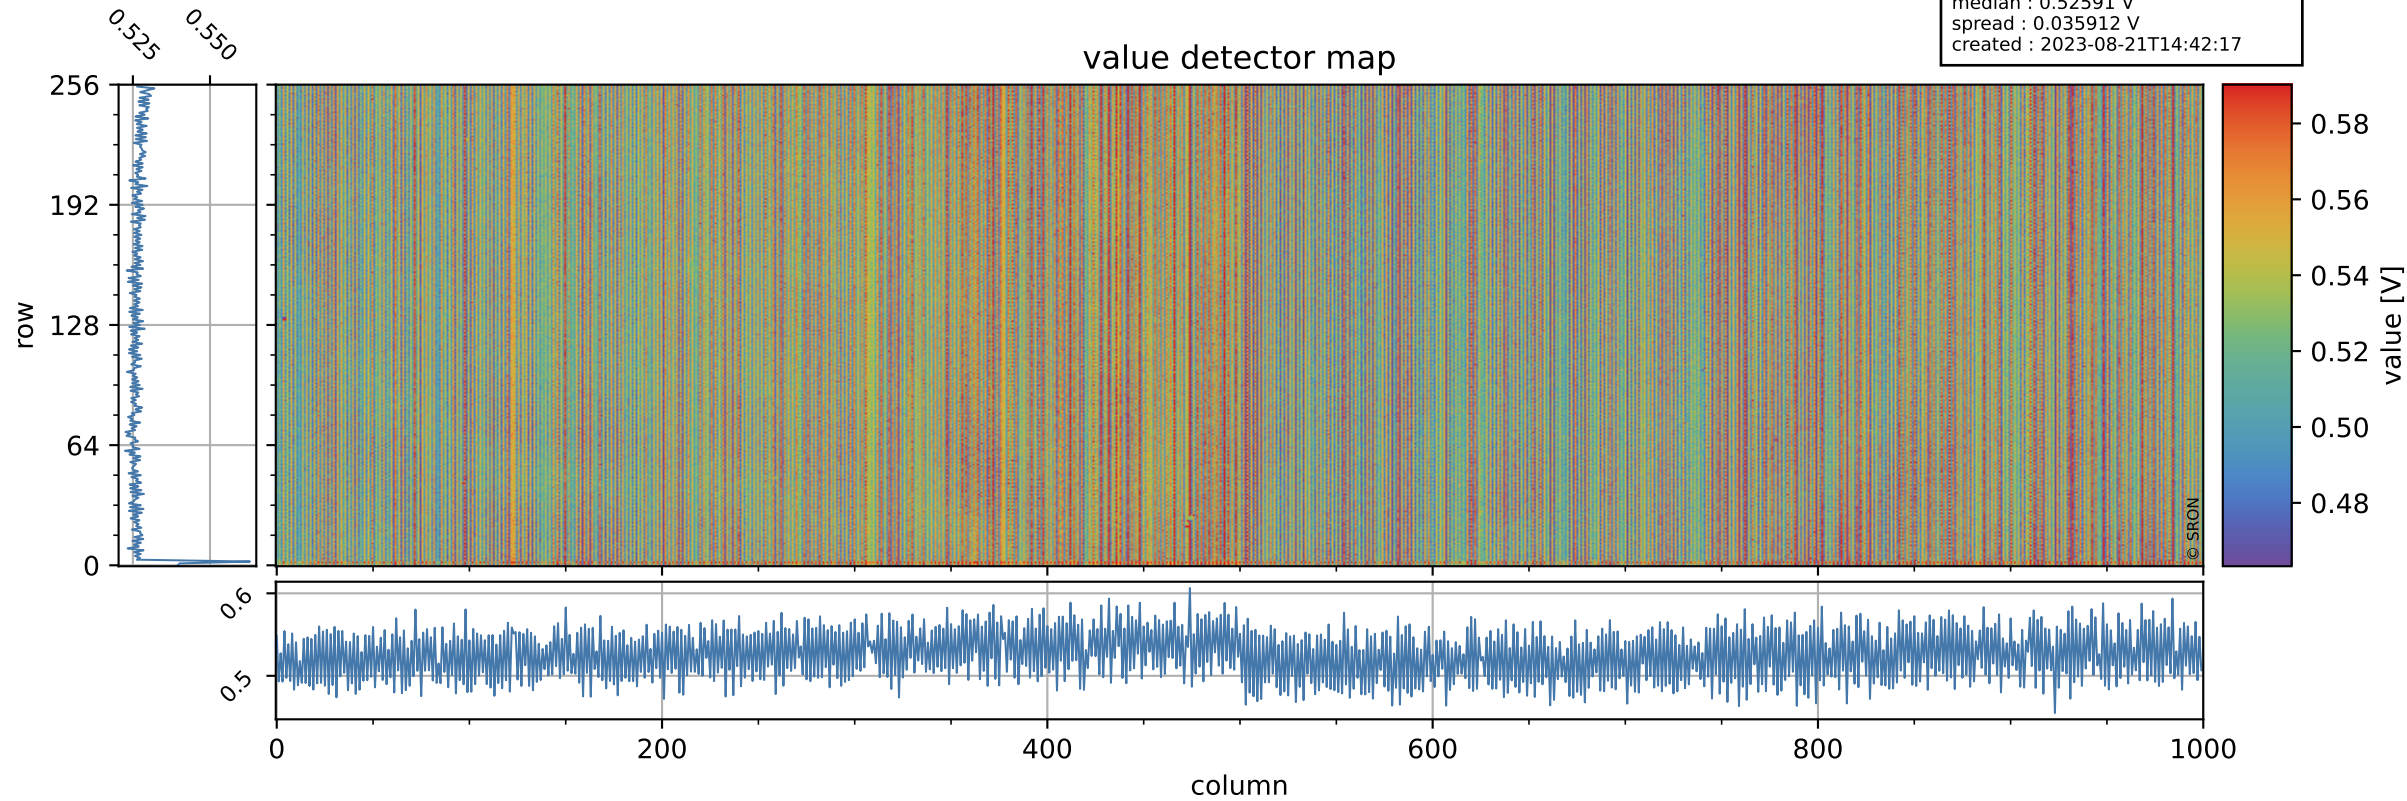

# Tropomi SWIR offset (official)

orbits : 19 in [13792, 13837]  
coverage : 2020-06-11 / 2020-06-14  
median : 0.52591 V  
spread : 0.035912 V  
created : 2023-08-21T14:42:17

## value detector map

# Tropomi SWIR offset (official)

orbits : 19 in [13792, 13837]  
coverage : 2020-06-11 / 2020-06-14  
median : 30.921  $\mu\text{V}$   
spread : 15.07  $\mu\text{V}$   
created : 2023-08-21T14:42:18

# Tropomi SWIR offset (official) ground-tracks of Sentinel-5P

orbits : 19 in [13792, 13837]  
coverage : 2020-06-11 / 2020-06-14  
created : 2023-08-21T14:42:18