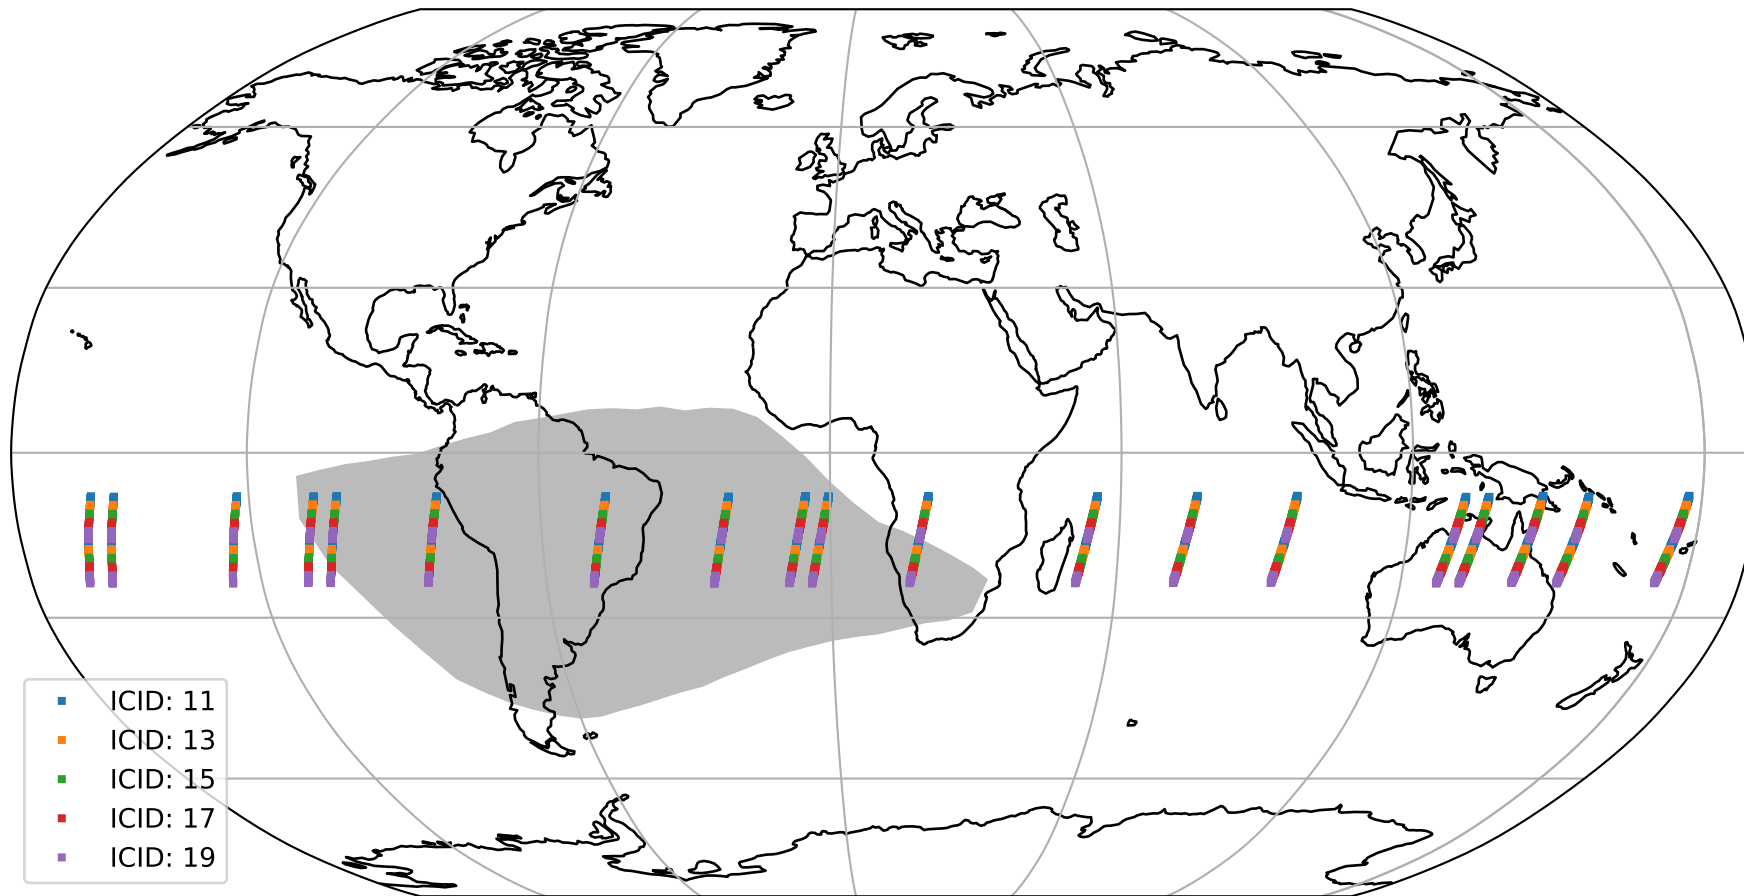

# Tropomi SWIR offset (official)

orbits : 19 in [13792, 13837]  
coverage : 2020-06-11 / 2020-06-14  
median : 30.921  $\mu\text{V}$   
spread : 15.07  $\mu\text{V}$   
created : 2023-08-21T14:42:18

# Tropomi SWIR offset (official)

value compared with SWIR offset CKD

orbits : 19 in [13792, 13837]  
coverage : 2020-06-11 / 2020-06-14  
median : -0.11259 mV  
spread : 0.37324 mV  
created : 2023-08-21T14:42:18

# Tropomi SWIR offset (official) ground-tracks of Sentinel-5P

orbits : 19 in [13792, 13837]  
coverage : 2020-06-11 / 2020-06-14  
created : 2023-08-21T14:42:18

# Tropomi SWIR offset (official)

orbits : [2827, 13837]  
coverage : 2018-04-30 / 2020-06-14  
created : 2023-08-21T14:42:19