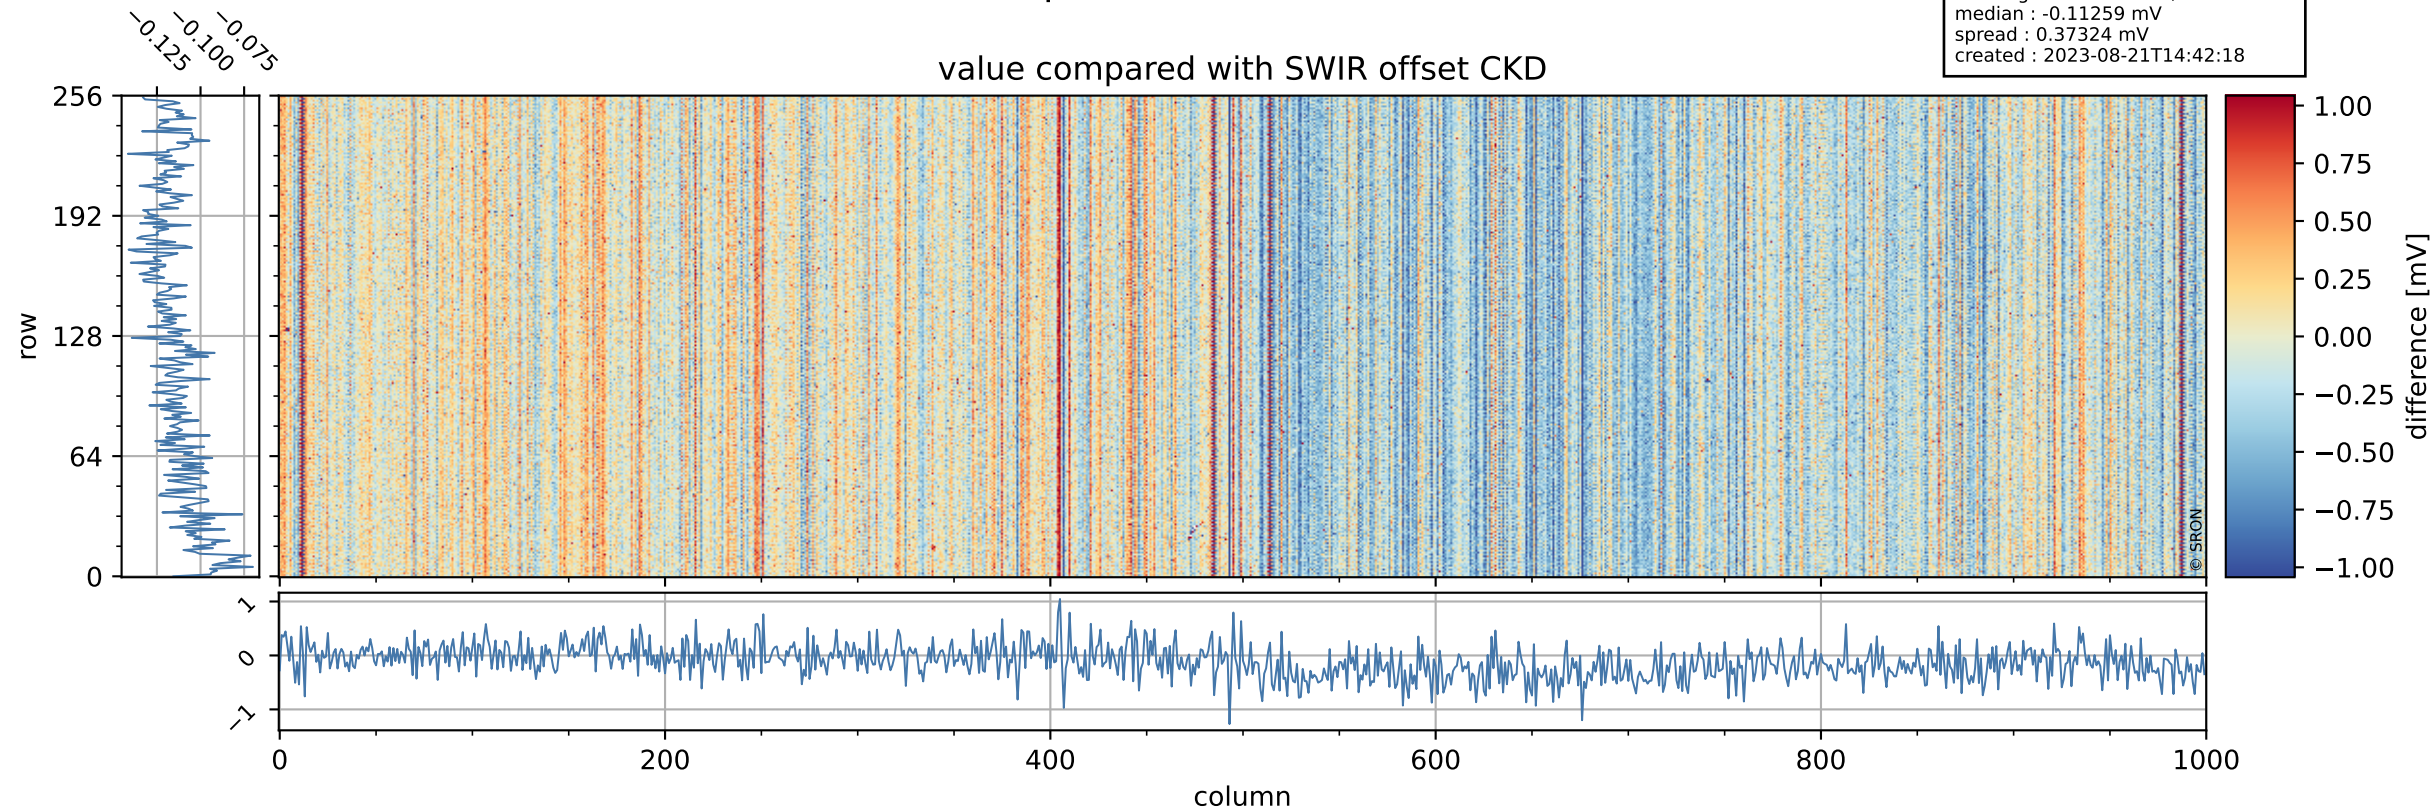

## value detector map

# Tropomi SWIR offset (official)

orbits : 19 in [13792, 13837]  
coverage : 2020-06-11 / 2020-06-14  
median : 30.921  $\mu\text{V}$   
spread : 15.07  $\mu\text{V}$   
created : 2023-08-21T14:42:18

# Tropomi SWIR offset (official) ground-tracks of Sentinel-5P

orbits : 19 in [13792, 13837]  
coverage : 2020-06-11 / 2020-06-14  
created : 2023-08-21T14:42:18

# Tropomi SWIR offset (official)

orbits : [2827, 13837]  
coverage : 2018-04-30 / 2020-06-14  
created : 2023-08-21T14:42:19