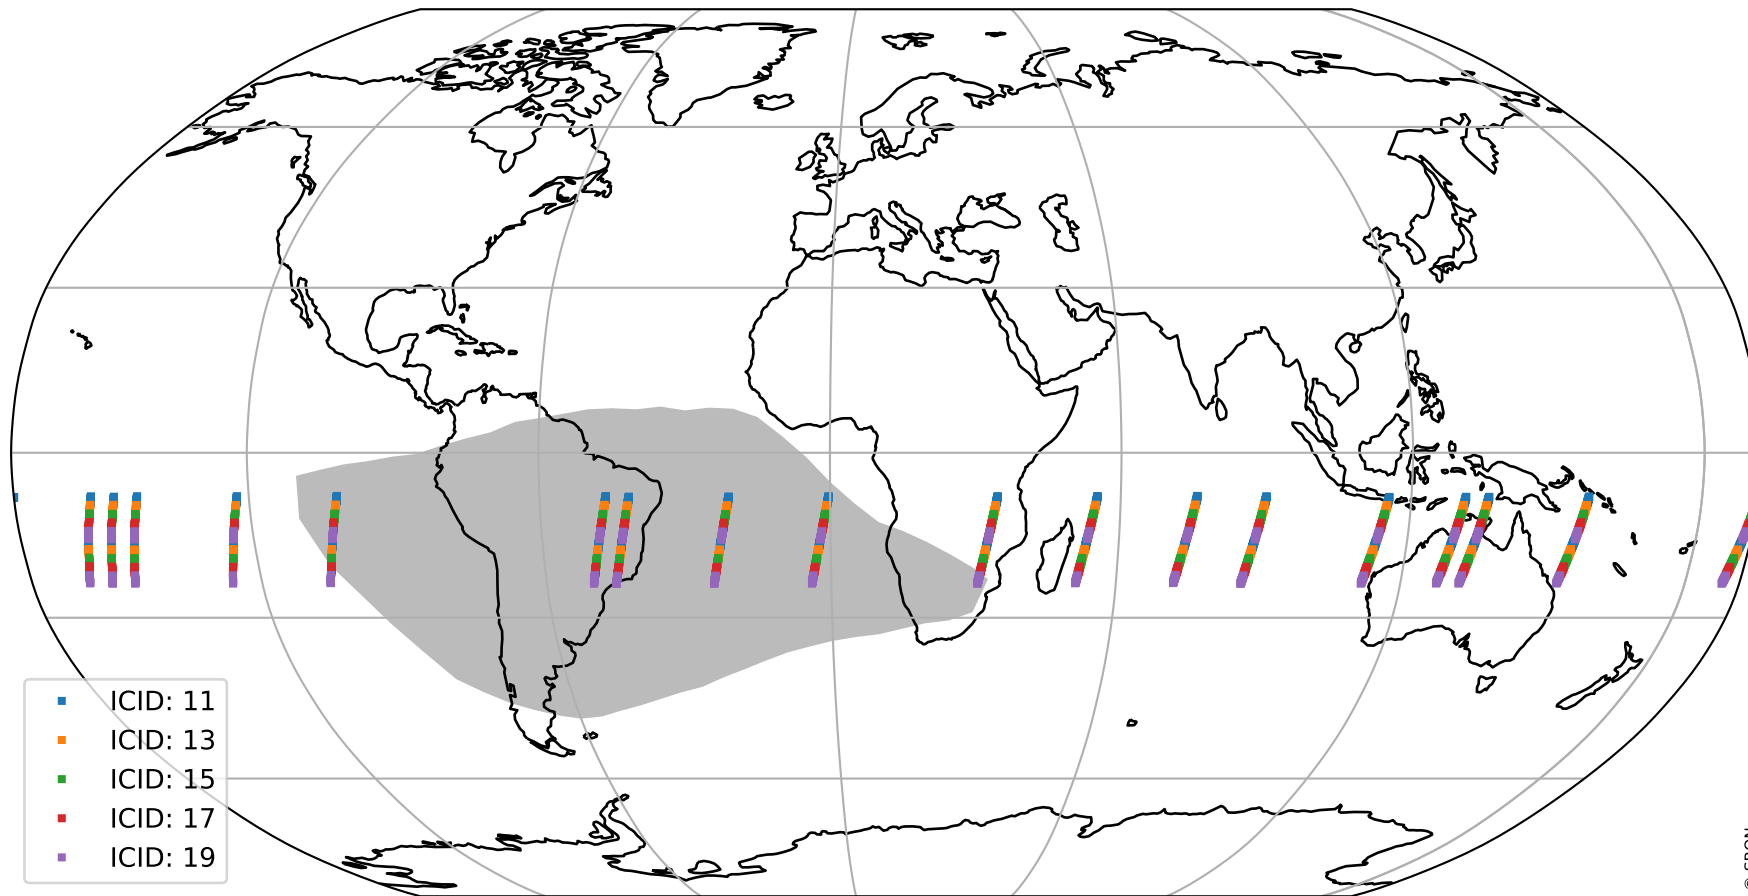

Tropomi SWIR offset (official)

orbits : 18 in [13807, 13852]
coverage : 2020-06-12 / 2020-06-15
median : 0.52591 V
spread : 0.035914 V
created : 2023-08-21T14:42:20

value detector map

Tropomi SWIR offset (official)

orbits : 18 in [13807, 13852]
coverage : 2020-06-12 / 2020-06-15
median : 29.828 μV
spread : 14.693 μV
created : 2023-08-21T14:42:21

Tropomi SWIR offset (official)

orbits : 18 in [13807, 13852]
coverage : 2020-06-12 / 2020-06-15
median : -0.11023 mV
spread : 0.37383 mV
created : 2023-08-21T14:42:21

value compared with SWIR offset CKD

Tropomi SWIR offset (official) ground-tracks of Sentinel-5P

orbits : 18 in [13807, 13852]
coverage : 2020-06-12 / 2020-06-15
created : 2023-08-21T14:42:22

Tropomi SWIR offset (official)

orbits : [2827, 13852]
coverage : 2018-04-30 / 2020-06-15
created : 2023-08-21T14:42:22

trend of detector median & temperatures