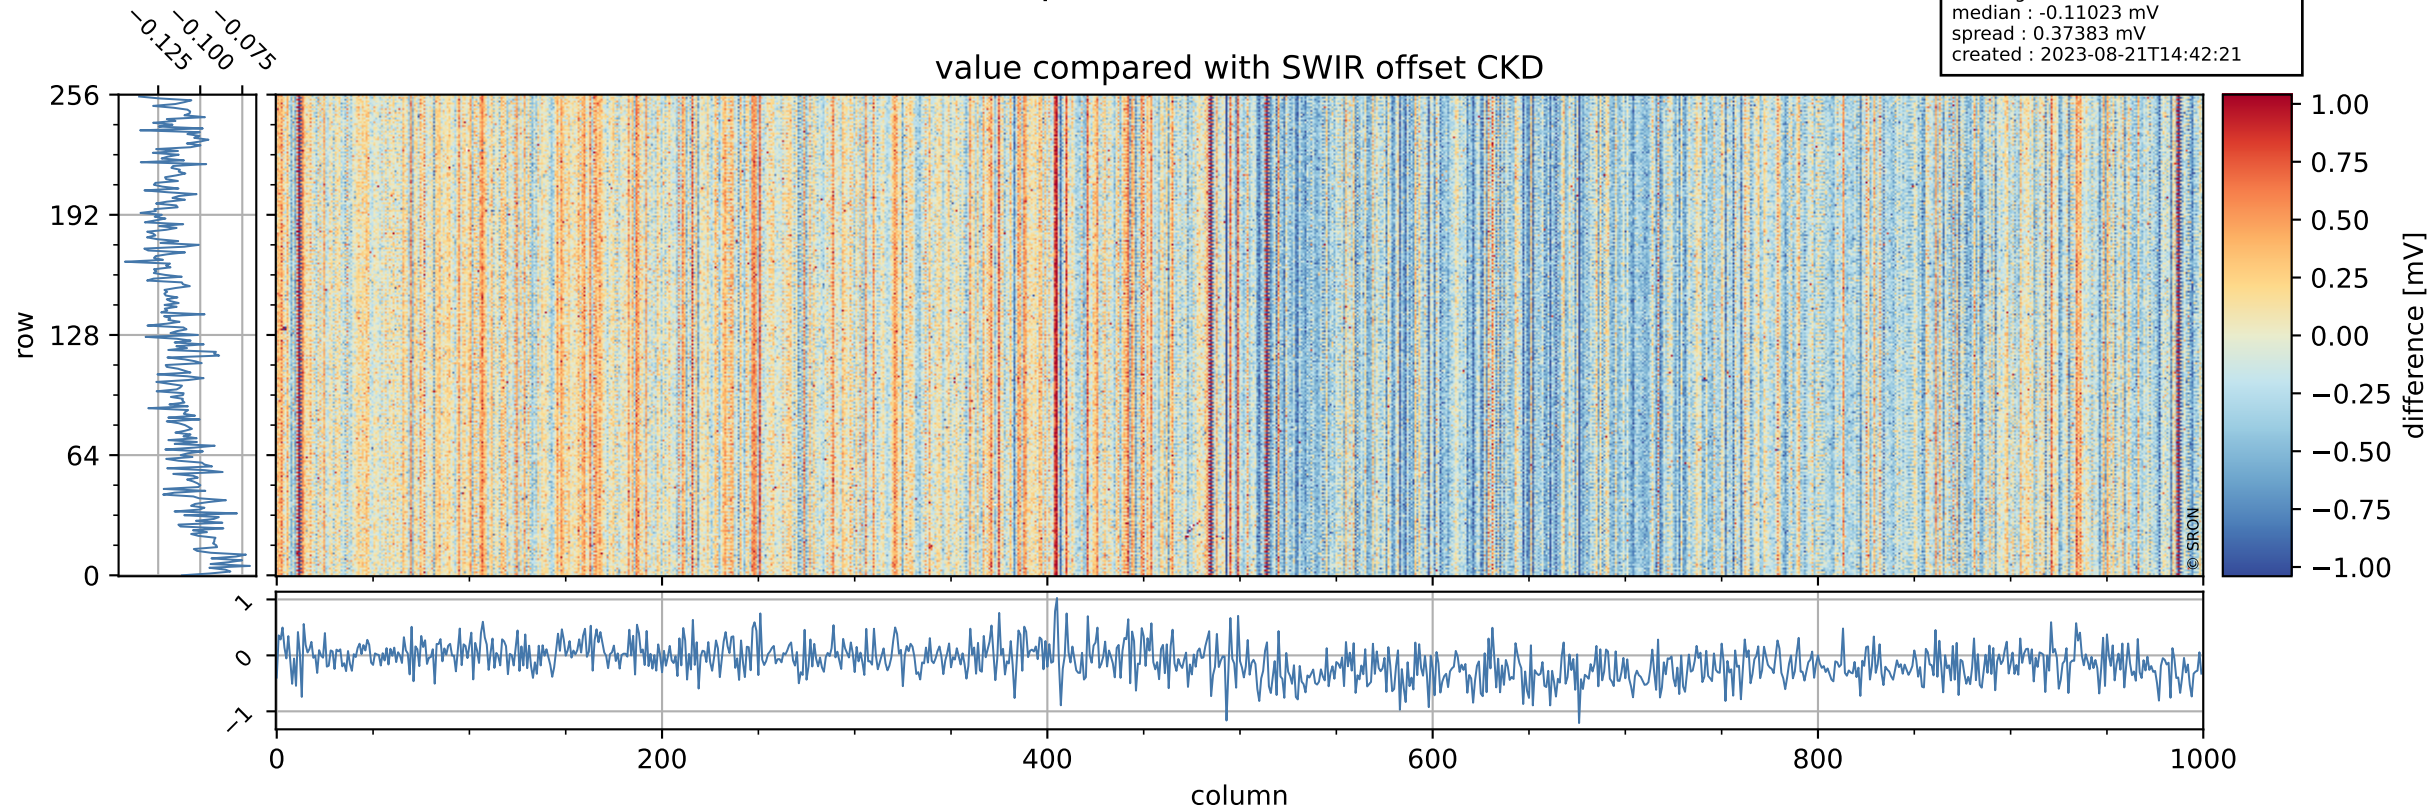

Tropomi SWIR offset (official)

orbits : 18 in [13807, 13852]
coverage : 2020-06-12 / 2020-06-15
median : 0.52591 V
spread : 0.035914 V
created : 2023-08-21T14:42:20

value detector map

Tropomi SWIR offset (official)

orbits : 18 in [13807, 13852]
coverage : 2020-06-12 / 2020-06-15
median : 29.828 μV
spread : 14.693 μV
created : 2023-08-21T14:42:21

Tropomi SWIR offset (official)

orbits : 18 in [13807, 13852]
coverage : 2020-06-12 / 2020-06-15
median : -0.11023 mV
spread : 0.37383 mV
created : 2023-08-21T14:42:21

value compared with SWIR offset CKD

Tropomi SWIR offset (official) ground-tracks of Sentinel-5P

orbits : 18 in [13807, 13852]
coverage : 2020-06-12 / 2020-06-15
created : 2023-08-21T14:42:22

Tropomi SWIR offset (official)

orbits : [2827, 13852]
coverage : 2018-04-30 / 2020-06-15
created : 2023-08-21T14:42:22

trend of detector median & temperatures