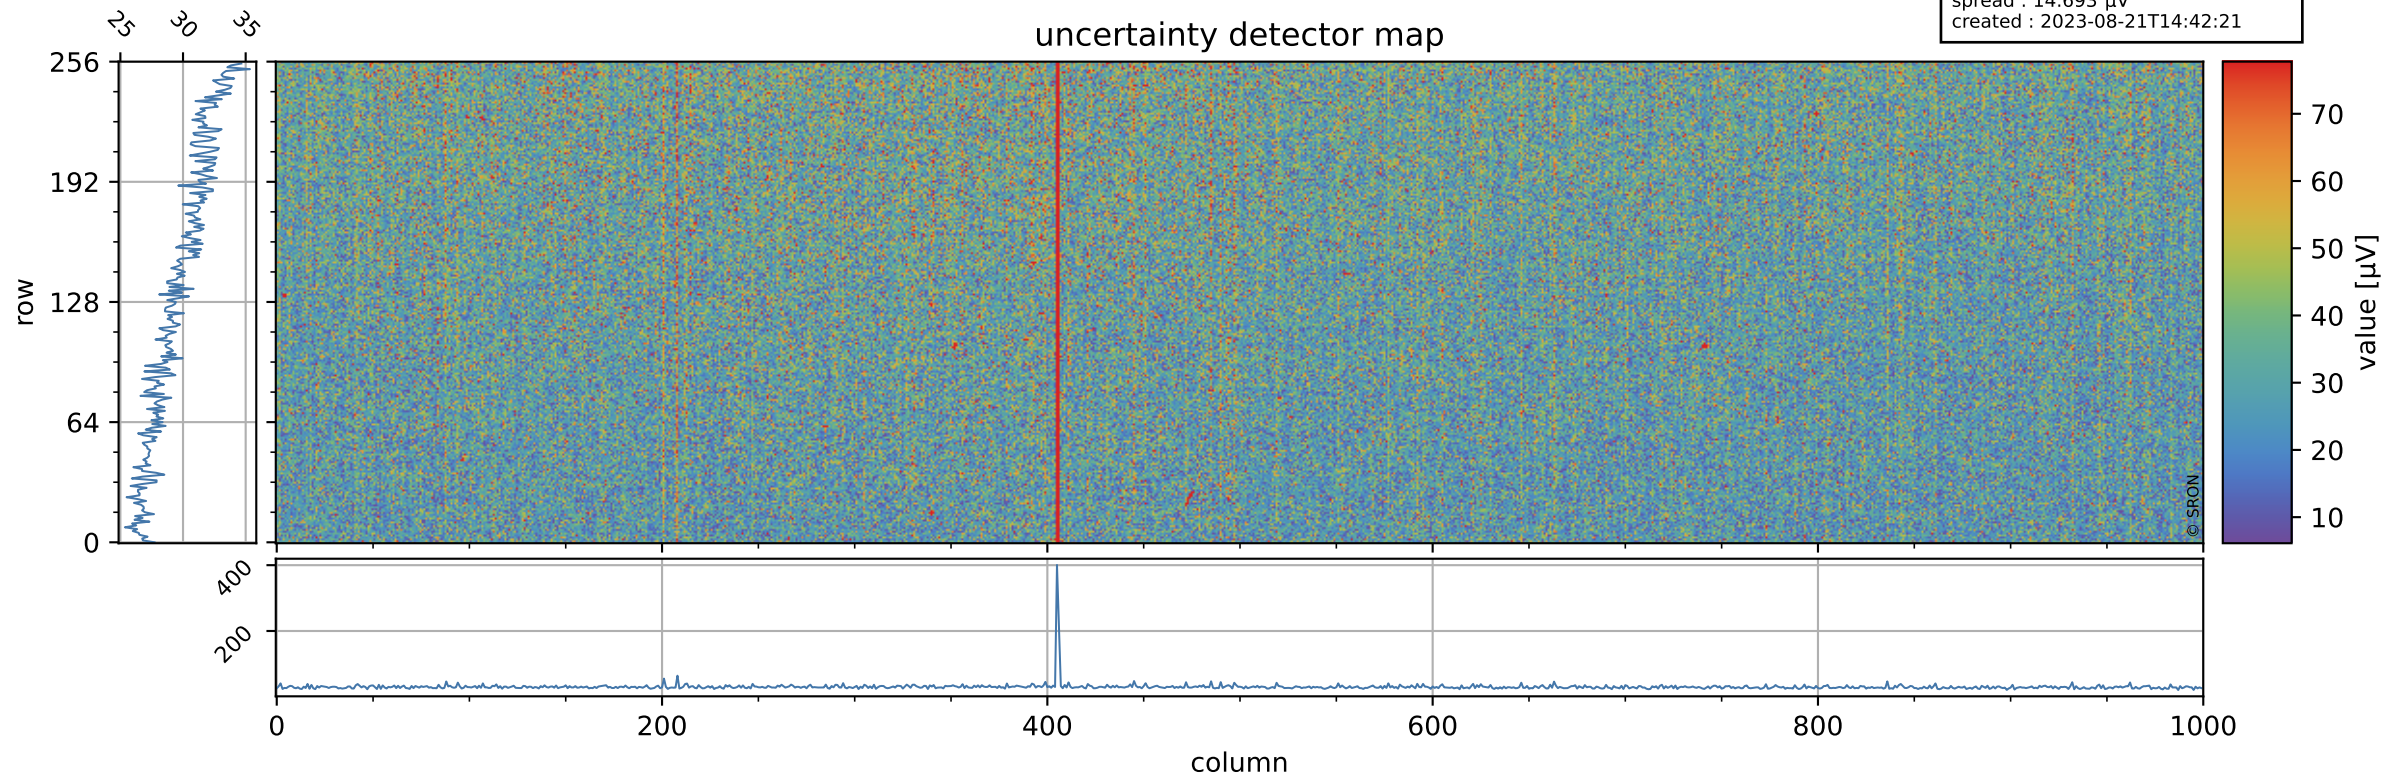

Tropomi SWIR offset (official)

orbits : 18 in [13807, 13852]
coverage : 2020-06-12 / 2020-06-15
median : 0.52591 V
spread : 0.035914 V
created : 2023-08-21T14:42:20

value detector map

Tropomi SWIR offset (official)

orbits : 18 in [13807, 13852]
coverage : 2020-06-12 / 2020-06-15
median : 29.828 μV
spread : 14.693 μV
created : 2023-08-21T14:42:21

Tropomi SWIR offset (official)

orbits : 18 in [13807, 13852]
coverage : 2020-06-12 / 2020-06-15
median : -0.11023 mV
spread : 0.37383 mV
created : 2023-08-21T14:42:21

value compared with SWIR offset CKD

Tropomi SWIR offset (official) ground-tracks of Sentinel-5P

orbits : 18 in [13807, 13852]
coverage : 2020-06-12 / 2020-06-15
created : 2023-08-21T14:42:22

Tropomi SWIR offset (official)

orbits : [2827, 13852]
coverage : 2018-04-30 / 2020-06-15
created : 2023-08-21T14:42:22

trend of detector median & temperatures