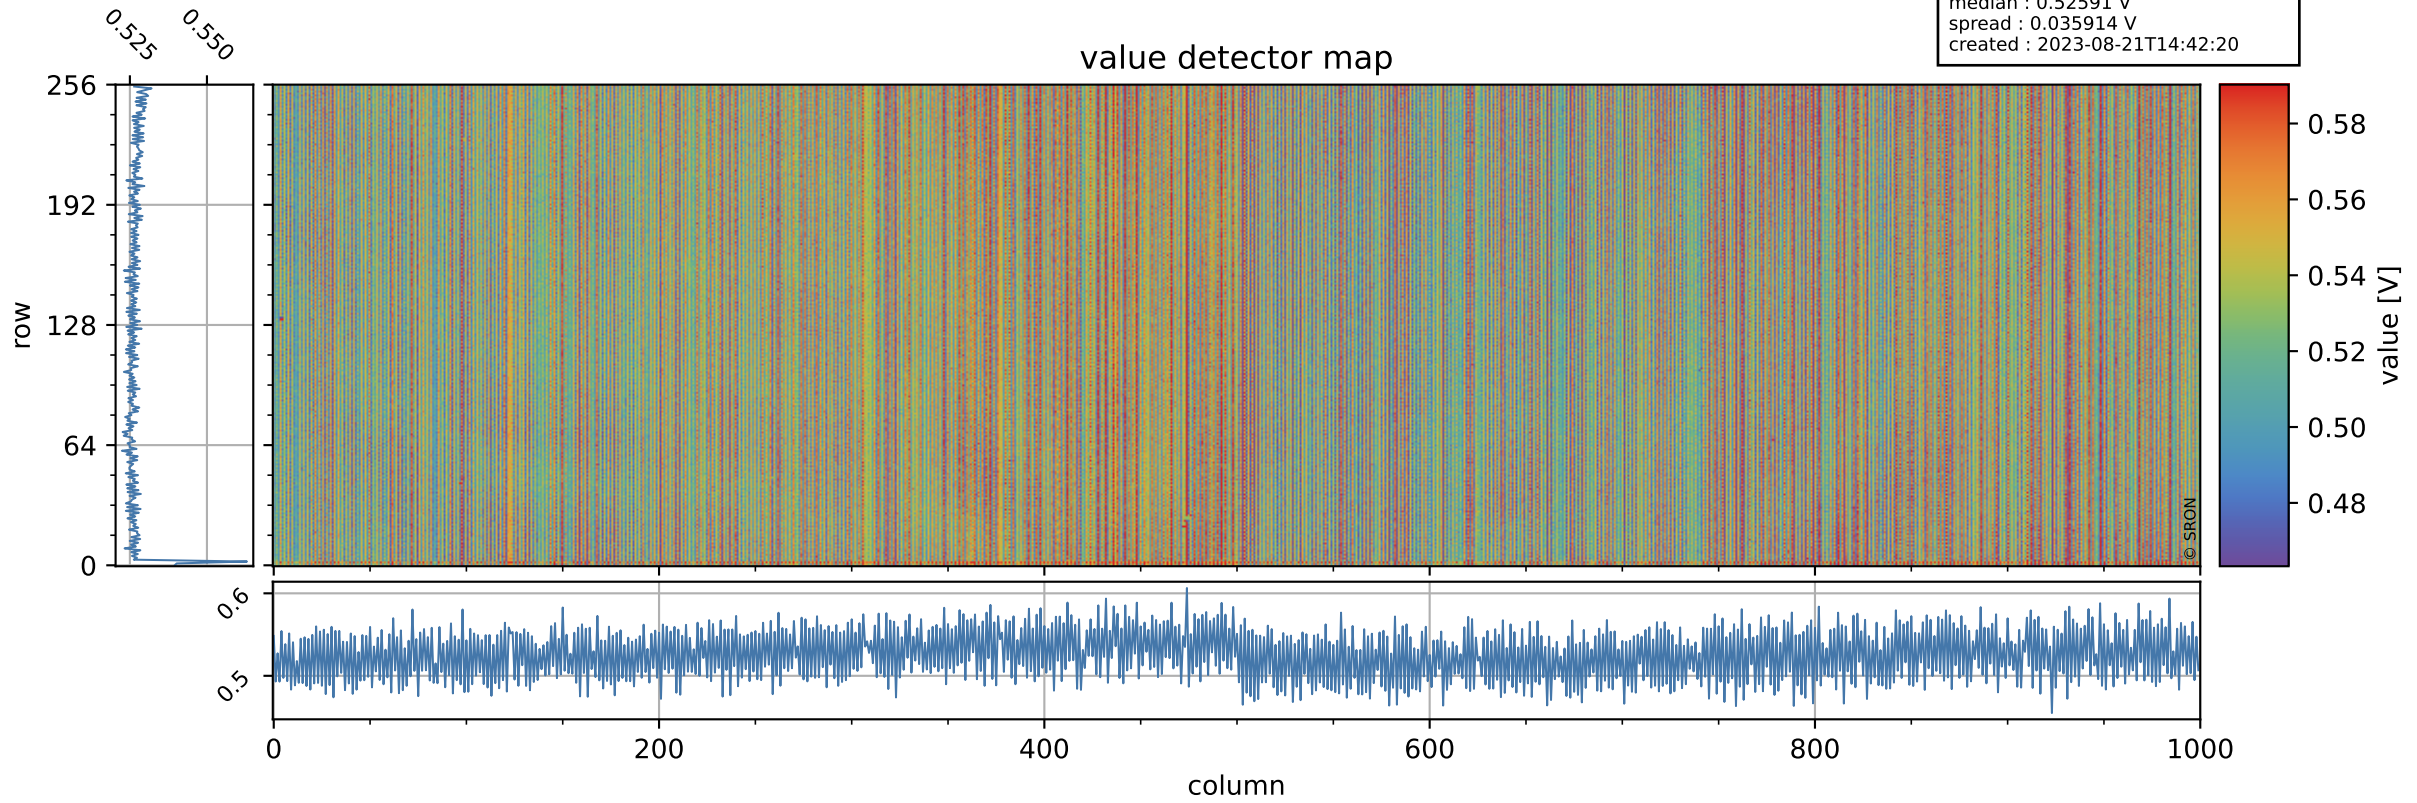

Tropomi SWIR offset (official)

orbits : 18 in [13807, 13852]
coverage : 2020-06-12 / 2020-06-15
median : 0.52591 V
spread : 0.035914 V
created : 2023-08-21T14:42:20

value detector map

Tropomi SWIR offset (official)

orbits : 18 in [13807, 13852]
coverage : 2020-06-12 / 2020-06-15
median : 29.828 μV
spread : 14.693 μV
created : 2023-08-21T14:42:21

Tropomi SWIR offset (official)

orbits : 18 in [13807, 13852]
coverage : 2020-06-12 / 2020-06-15
median : -0.11023 mV
spread : 0.37383 mV
created : 2023-08-21T14:42:21

value compared with SWIR offset CKD

Tropomi SWIR offset (official) ground-tracks of Sentinel-5P

orbits : 18 in [13807, 13852]
coverage : 2020-06-12 / 2020-06-15
created : 2023-08-21T14:42:22

Tropomi SWIR offset (official)

orbits : [2827, 13852]
coverage : 2018-04-30 / 2020-06-15
created : 2023-08-21T14:42:22

trend of detector median & temperatures