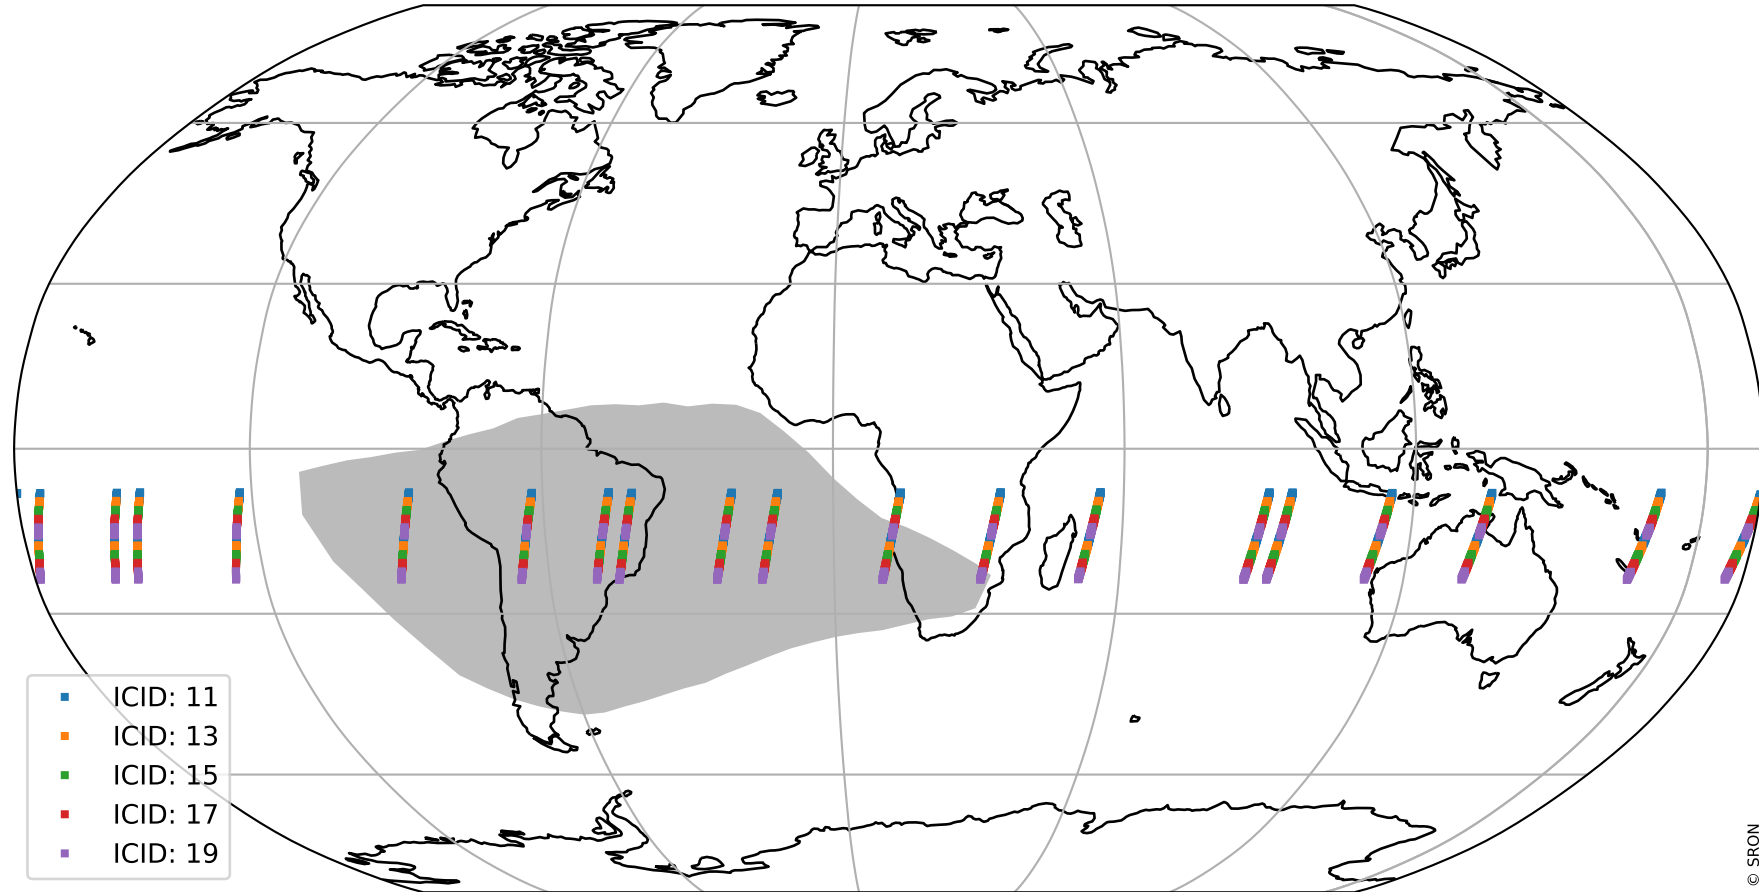

Tropomi SWIR offset (official)

orbits : 19 in [13822, 13867]
coverage : 2020-06-13 / 2020-06-16
median : 0.52592 V
spread : 0.035915 V
created : 2023-08-21T14:42:23

value detector map

Tropomi SWIR offset (official)

orbits : 19 in [13822, 13867]
coverage : 2020-06-13 / 2020-06-16
median : 30.903 μV
spread : 15.174 μV
created : 2023-08-21T14:42:24

Tropomi SWIR offset (official)

value compared with SWIR offset CKD

orbits : 19 in [13822, 13867]
coverage : 2020-06-13 / 2020-06-16
median : -0.10486 mV
spread : 0.3742 mV
created : 2023-08-21T14:42:24

Tropomi SWIR offset (official) ground-tracks of Sentinel-5P

orbits : 19 in [13822, 13867]
coverage : 2020-06-13 / 2020-06-16
created : 2023-08-21T14:42:25

Tropomi SWIR offset (official)

orbits : [2827, 13867]
coverage : 2018-04-30 / 2020-06-16
created : 2023-08-21T14:42:25