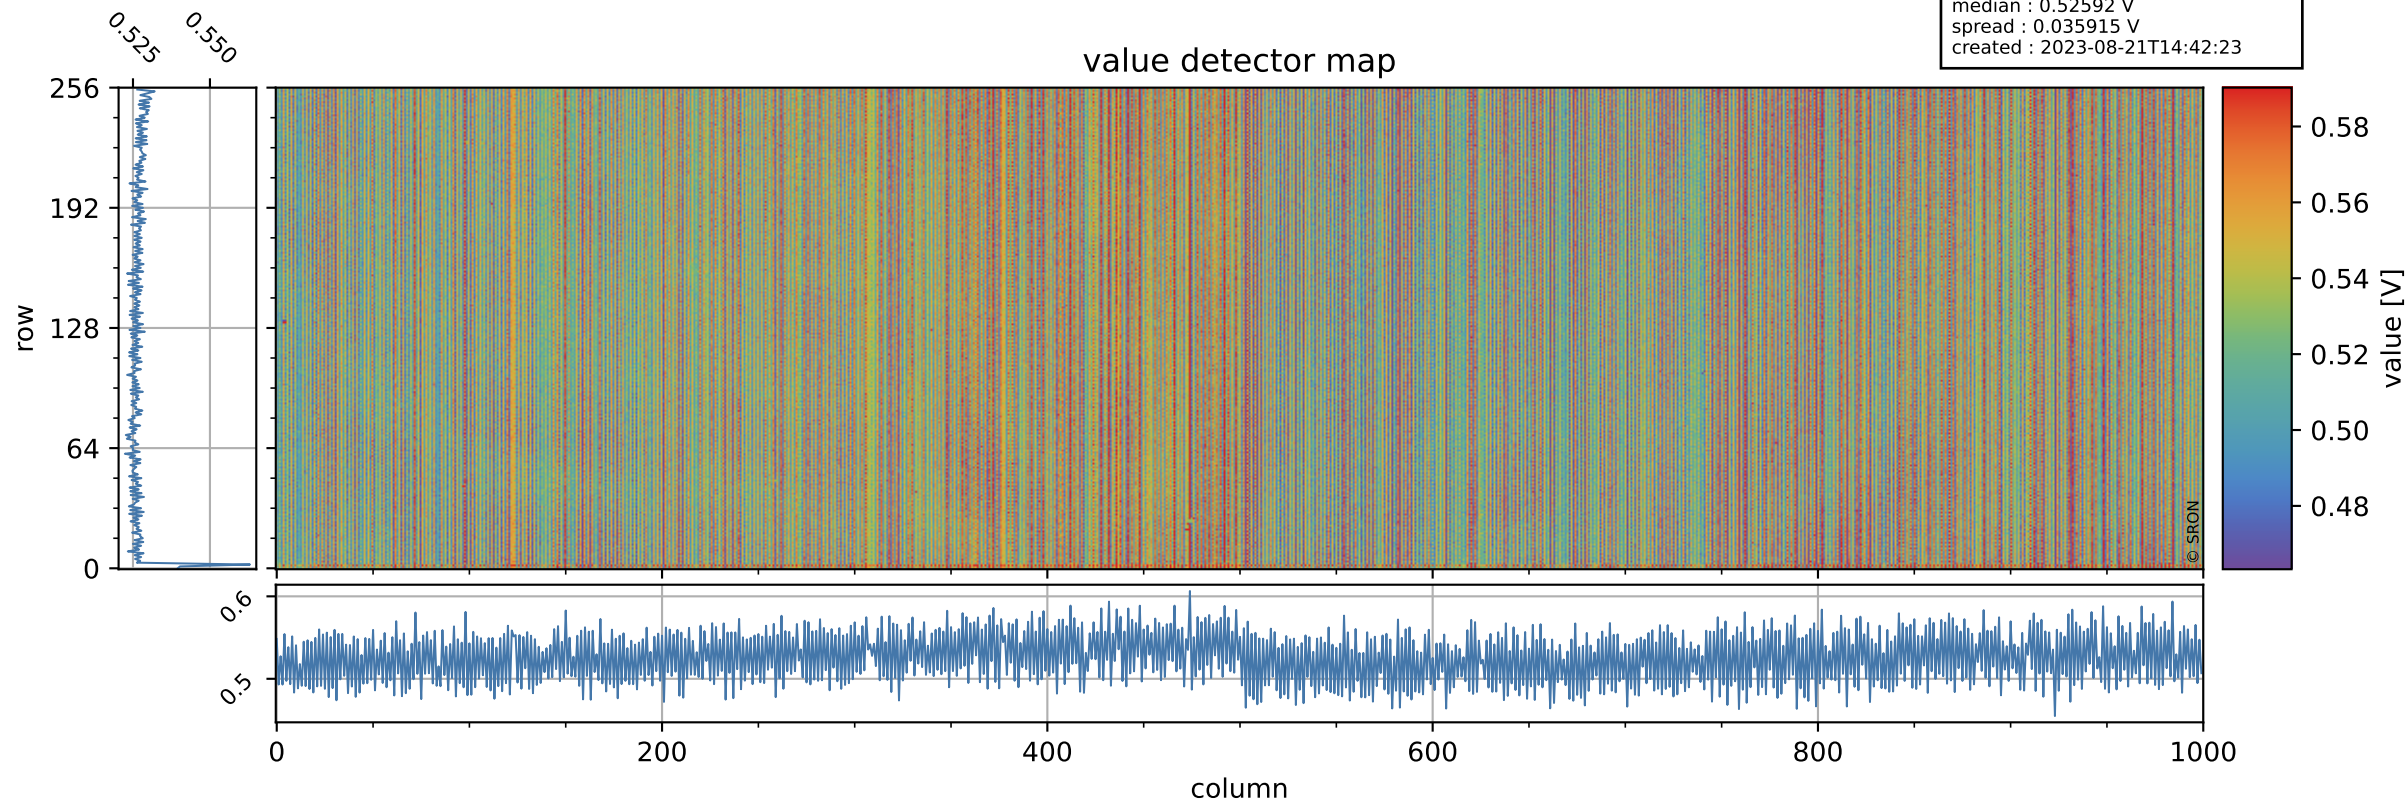

Tropomi SWIR offset (official)

orbits : 19 in [13822, 13867]
coverage : 2020-06-13 / 2020-06-16
median : 0.52592 V
spread : 0.035915 V
created : 2023-08-21T14:42:23

value detector map

Tropomi SWIR offset (official)

orbits : 19 in [13822, 13867]
coverage : 2020-06-13 / 2020-06-16
median : 30.903 μV
spread : 15.174 μV
created : 2023-08-21T14:42:24

Tropomi SWIR offset (official)

value compared with SWIR offset CKD

orbits : 19 in [13822, 13867]
coverage : 2020-06-13 / 2020-06-16
median : -0.10486 mV
spread : 0.3742 mV
created : 2023-08-21T14:42:24

Tropomi SWIR offset (official) ground-tracks of Sentinel-5P

orbits : 19 in [13822, 13867]
coverage : 2020-06-13 / 2020-06-16
created : 2023-08-21T14:42:25

Tropomi SWIR offset (official)

orbits : [2827, 13867]
coverage : 2018-04-30 / 2020-06-16
created : 2023-08-21T14:42:25

trend of detector median & temperatures