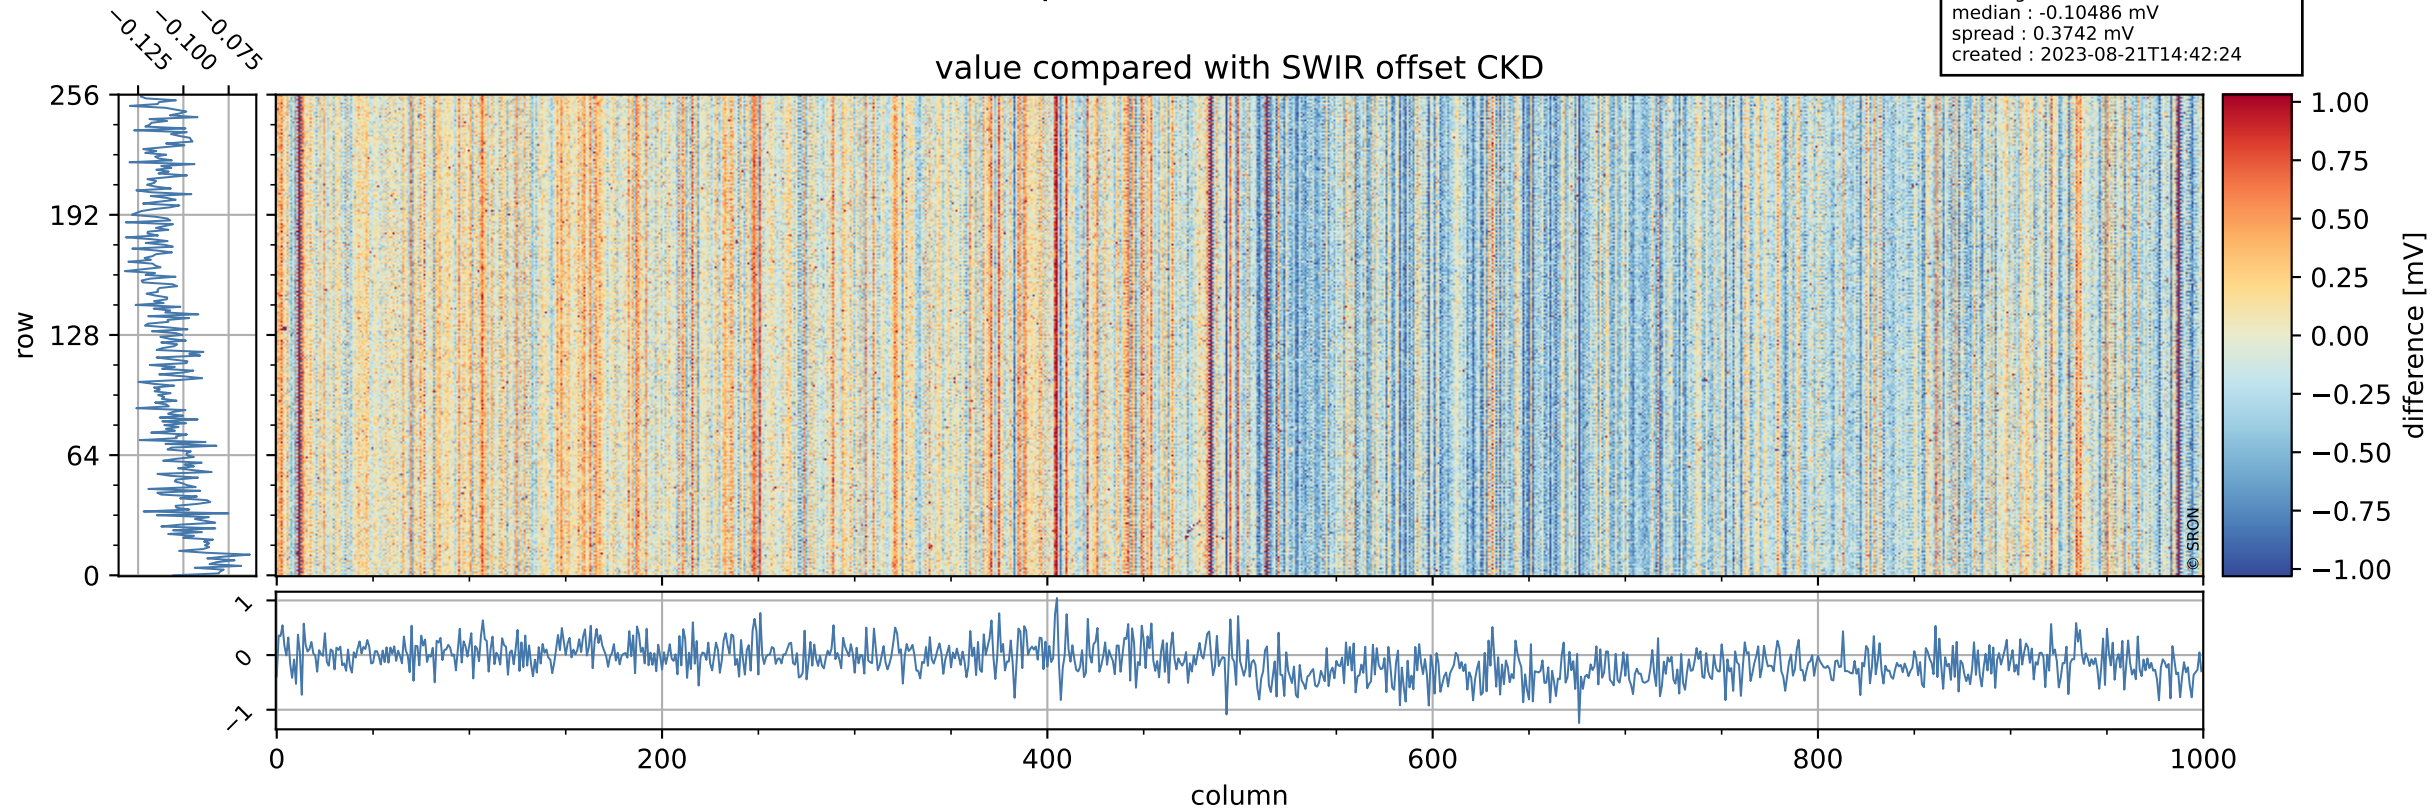

Tropomi SWIR offset (official)

orbits : 19 in [13822, 13867]
coverage : 2020-06-13 / 2020-06-16
median : 0.52592 V
spread : 0.035915 V
created : 2023-08-21T14:42:23

value detector map

Tropomi SWIR offset (official)

orbits : 19 in [13822, 13867]
coverage : 2020-06-13 / 2020-06-16
median : 30.903 μV
spread : 15.174 μV
created : 2023-08-21T14:42:24

Tropomi SWIR offset (official)

value compared with SWIR offset CKD

orbits : 19 in [13822, 13867]
coverage : 2020-06-13 / 2020-06-16
median : -0.10486 mV
spread : 0.3742 mV
created : 2023-08-21T14:42:24

Tropomi SWIR offset (official) ground-tracks of Sentinel-5P

orbits : 19 in [13822, 13867]
coverage : 2020-06-13 / 2020-06-16
created : 2023-08-21T14:42:25

Tropomi SWIR offset (official)

orbits : [2827, 13867]
coverage : 2018-04-30 / 2020-06-16
created : 2023-08-21T14:42:25

trend of detector median & temperatures