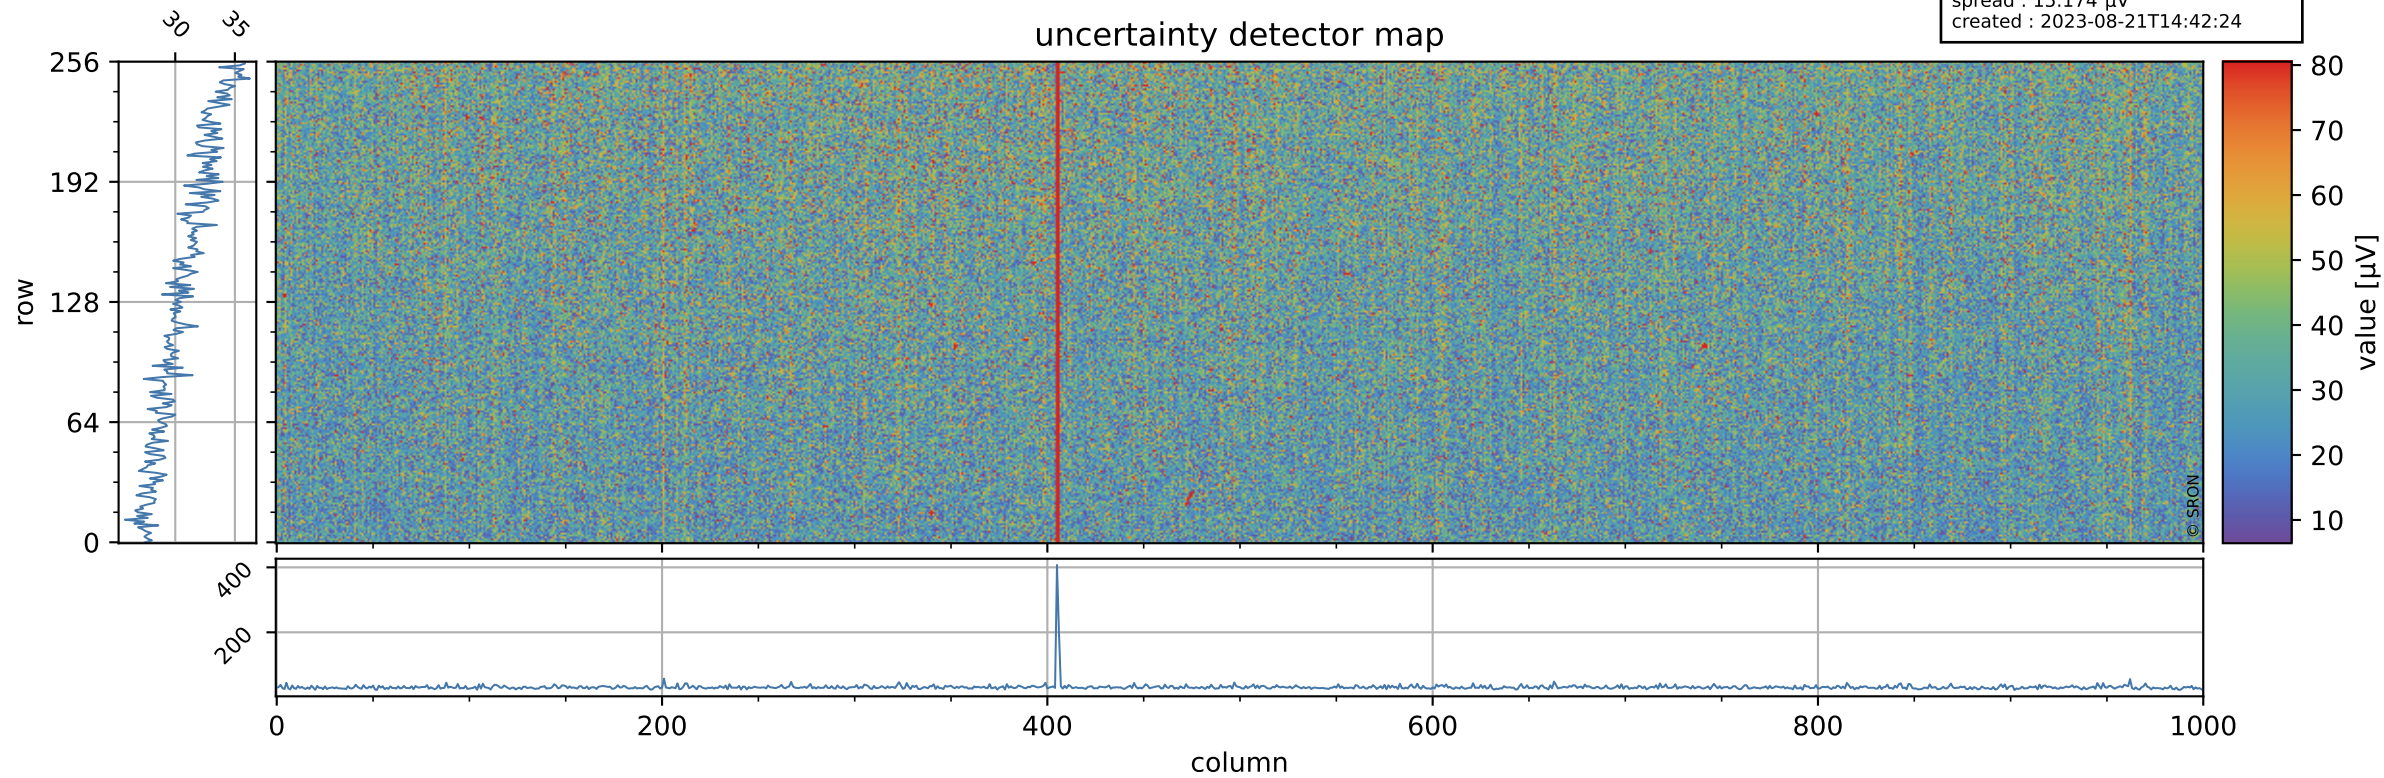

Tropomi SWIR offset (official)

orbits : 19 in [13822, 13867]
coverage : 2020-06-13 / 2020-06-16
median : 0.52592 V
spread : 0.035915 V
created : 2023-08-21T14:42:23

value detector map

Tropomi SWIR offset (official)

orbits : 19 in [13822, 13867]
coverage : 2020-06-13 / 2020-06-16
median : 30.903 μV
spread : 15.174 μV
created : 2023-08-21T14:42:24

Tropomi SWIR offset (official)

value compared with SWIR offset CKD

orbits : 19 in [13822, 13867]
coverage : 2020-06-13 / 2020-06-16
median : -0.10486 mV
spread : 0.3742 mV
created : 2023-08-21T14:42:24

Tropomi SWIR offset (official) ground-tracks of Sentinel-5P

orbits : 19 in [13822, 13867]
coverage : 2020-06-13 / 2020-06-16
created : 2023-08-21T14:42:25

Tropomi SWIR offset (official)

orbits : [2827, 13867]
coverage : 2018-04-30 / 2020-06-16
created : 2023-08-21T14:42:25

trend of detector median & temperatures