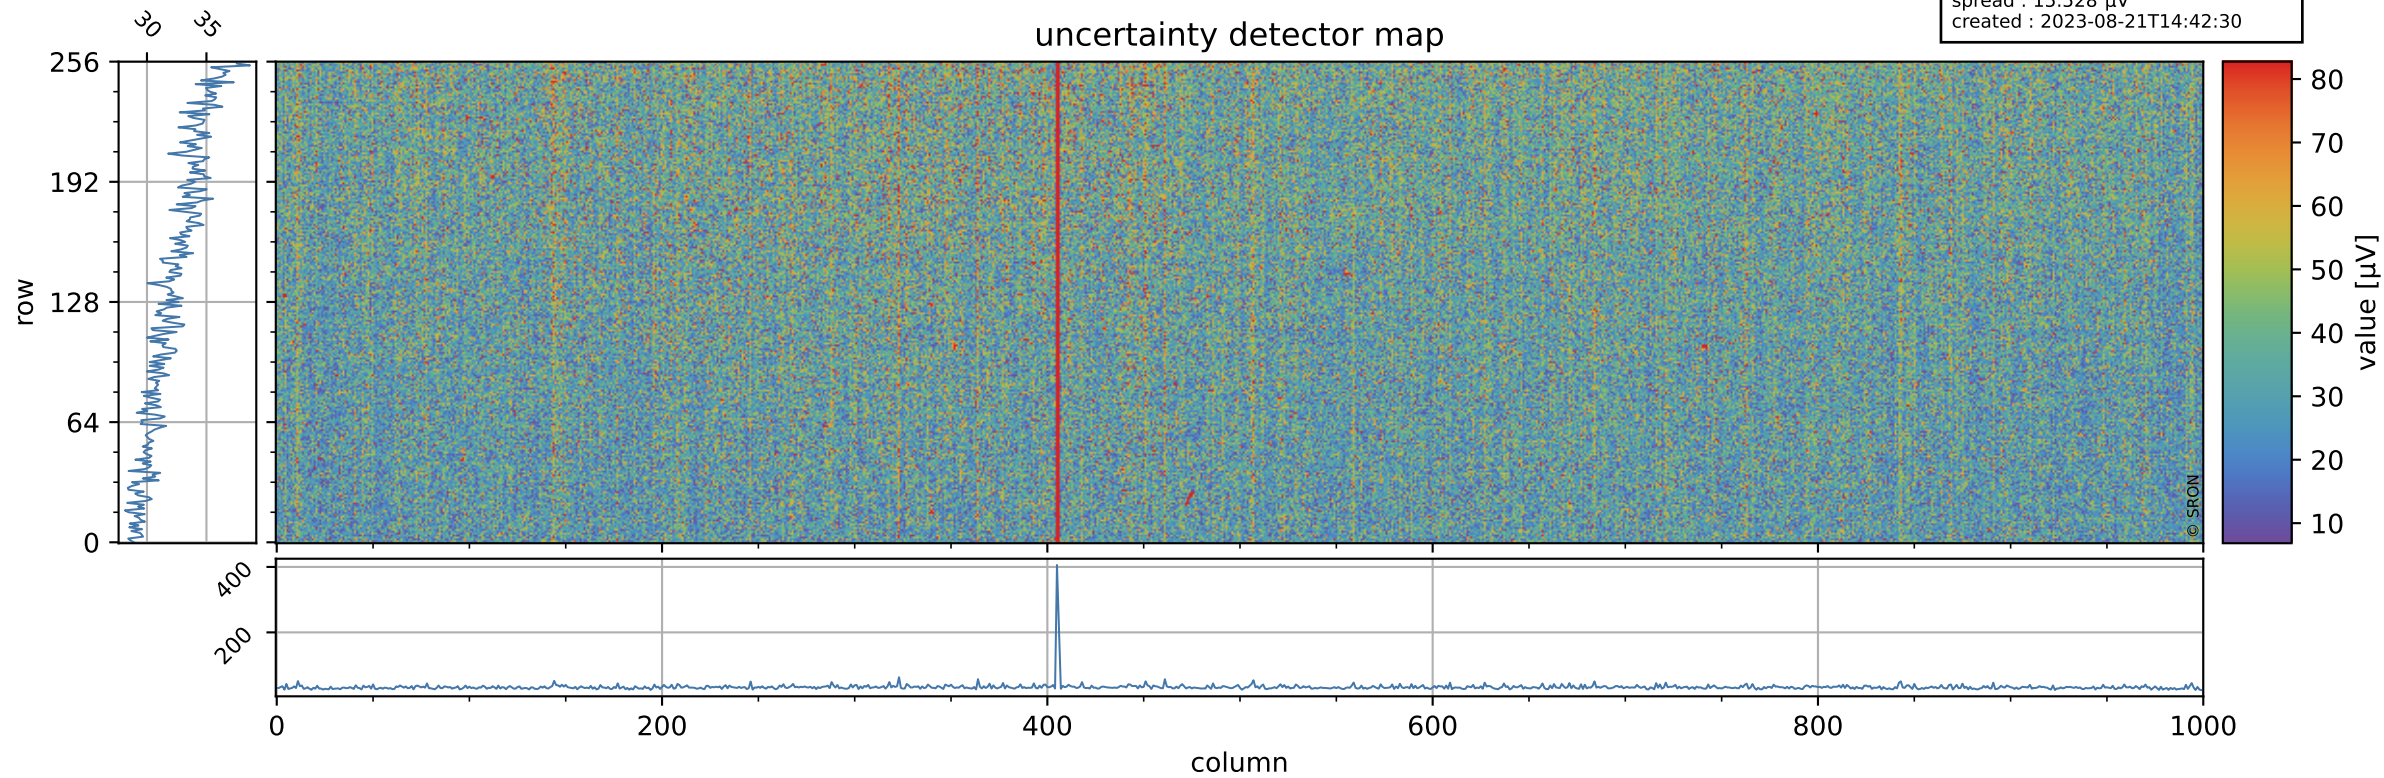

Tropomi SWIR offset (official)

orbits : 20 in [13852, 13897]
coverage : 2020-06-15 / 2020-06-18
median : 0.52591 V
spread : 0.035916 V
created : 2023-08-21T14:42:30

value detector map

Tropomi SWIR offset (official)

orbits : 20 in [13852, 13897]
coverage : 2020-06-15 / 2020-06-18
median : 32.426 μV
spread : 15.528 μV
created : 2023-08-21T14:42:30

Tropomi SWIR offset (official)

orbits : 20 in [13852, 13897]
coverage : 2020-06-15 / 2020-06-18
median : -0.11378 mV
spread : 0.37663 mV
created : 2023-08-21T14:42:31

value compared with SWIR offset CKD

Tropomi SWIR offset (official) ground-tracks of Sentinel-5P

orbits : 20 in [13852, 13897]
coverage : 2020-06-15 / 2020-06-18
created : 2023-08-21T14:42:31

Tropomi SWIR offset (official)

orbits : [2827, 13897]
coverage : 2018-04-30 / 2020-06-18
created : 2023-08-21T14:42:32

trend of detector median & temperatures