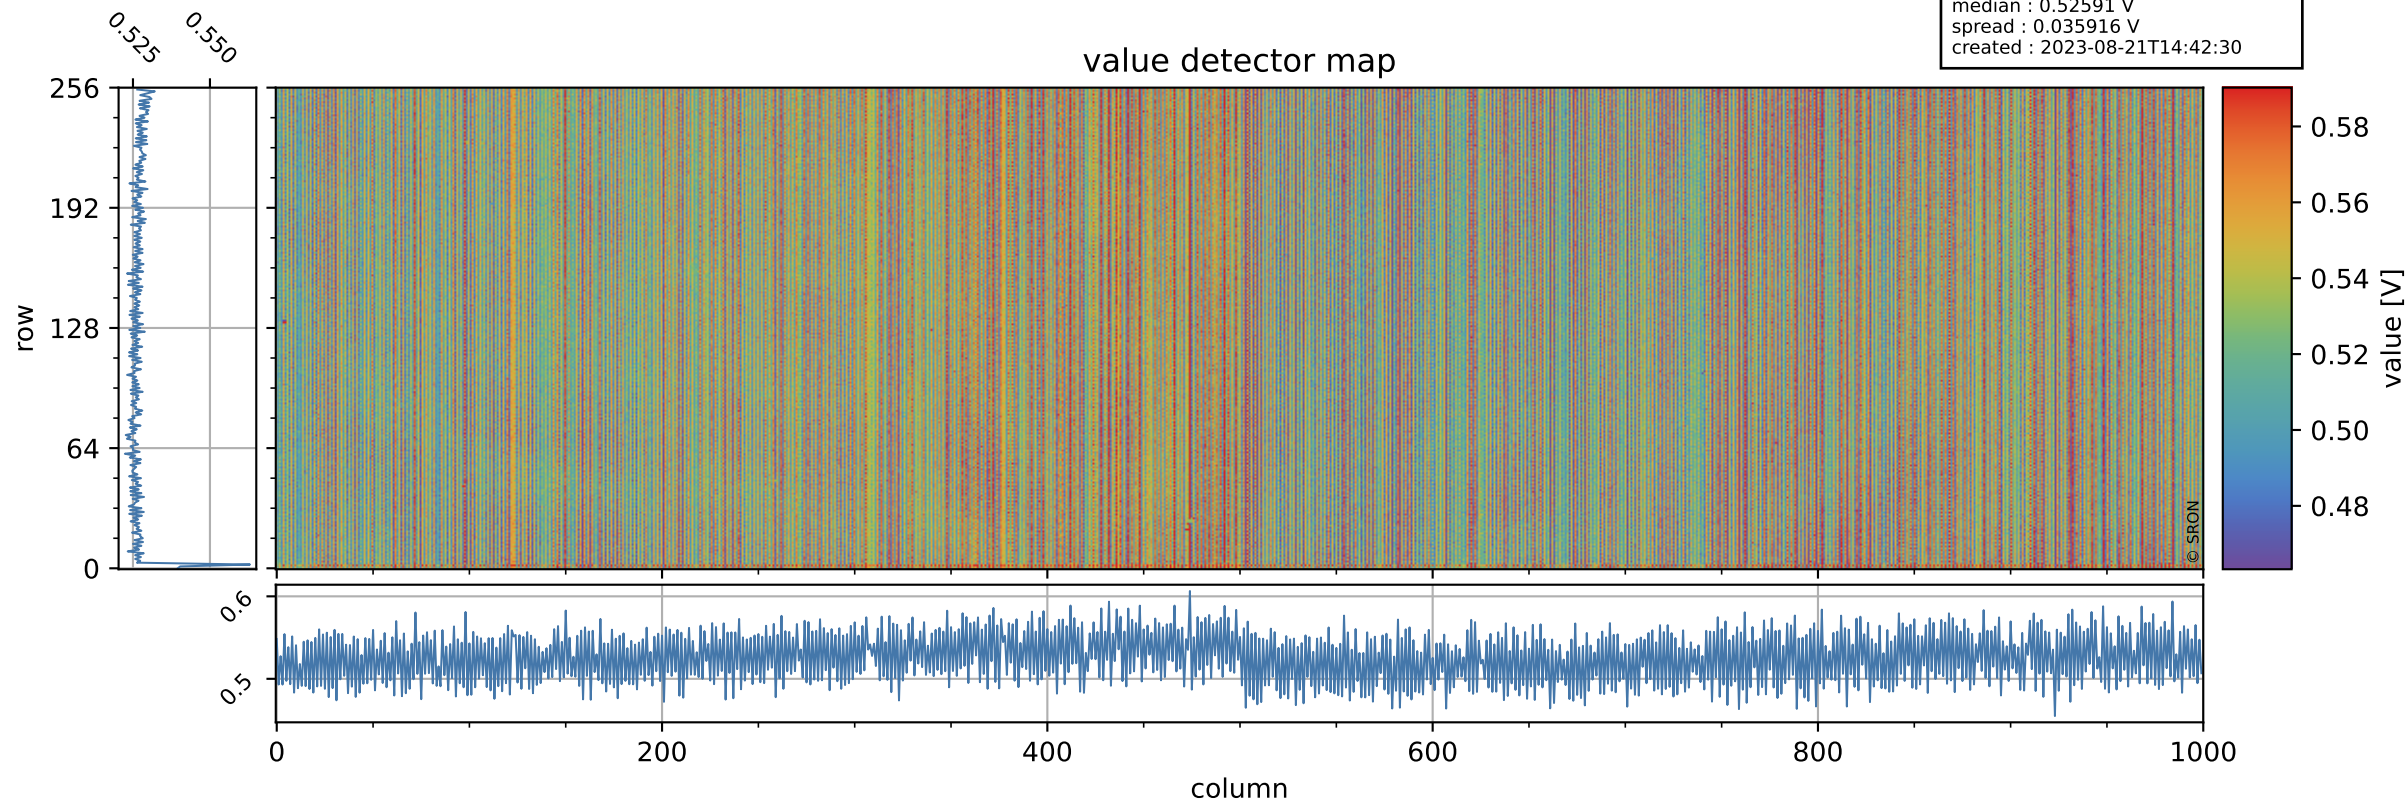

Tropomi SWIR offset (official)

orbits : 20 in [13852, 13897]
coverage : 2020-06-15 / 2020-06-18
median : 0.52591 V
spread : 0.035916 V
created : 2023-08-21T14:42:30

value detector map

Tropomi SWIR offset (official)

orbits : 20 in [13852, 13897]
coverage : 2020-06-15 / 2020-06-18
median : 32.426 μV
spread : 15.528 μV
created : 2023-08-21T14:42:30

Tropomi SWIR offset (official)

orbits : 20 in [13852, 13897]
coverage : 2020-06-15 / 2020-06-18
median : -0.11378 mV
spread : 0.37663 mV
created : 2023-08-21T14:42:31

value compared with SWIR offset CKD

Tropomi SWIR offset (official) ground-tracks of Sentinel-5P

orbits : 20 in [13852, 13897]
coverage : 2020-06-15 / 2020-06-18
created : 2023-08-21T14:42:31

Tropomi SWIR offset (official)

orbits : [2827, 13897]
coverage : 2018-04-30 / 2020-06-18
created : 2023-08-21T14:42:32

trend of detector median & temperatures