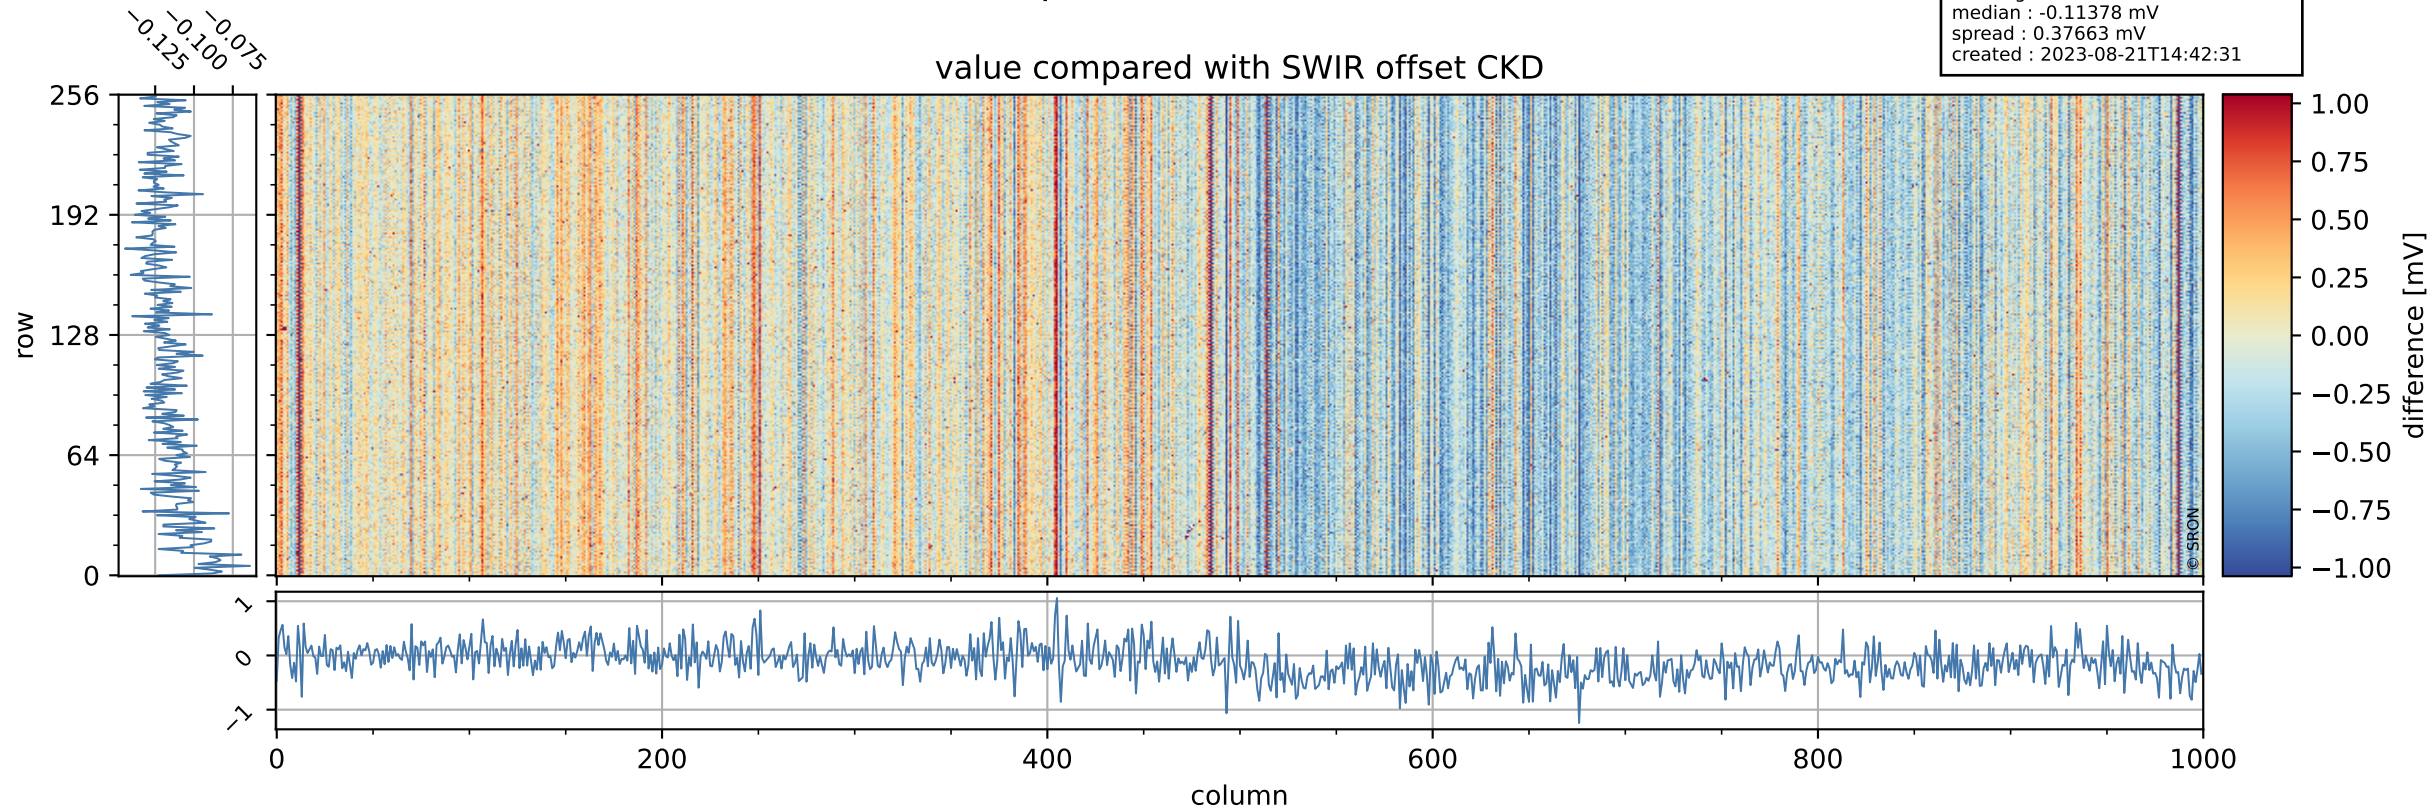

Tropomi SWIR offset (official)

orbits : 20 in [13852, 13897]
coverage : 2020-06-15 / 2020-06-18
median : 0.52591 V
spread : 0.035916 V
created : 2023-08-21T14:42:30

value detector map

Tropomi SWIR offset (official)

orbits : 20 in [13852, 13897]
coverage : 2020-06-15 / 2020-06-18
median : 32.426 μV
spread : 15.528 μV
created : 2023-08-21T14:42:30

Tropomi SWIR offset (official)

orbits : 20 in [13852, 13897]
coverage : 2020-06-15 / 2020-06-18
median : -0.11378 mV
spread : 0.37663 mV
created : 2023-08-21T14:42:31

value compared with SWIR offset CKD

Tropomi SWIR offset (official) ground-tracks of Sentinel-5P

orbits : 20 in [13852, 13897]
coverage : 2020-06-15 / 2020-06-18
created : 2023-08-21T14:42:31

Tropomi SWIR offset (official)

orbits : [2827, 13897]
coverage : 2018-04-30 / 2020-06-18
created : 2023-08-21T14:42:32

trend of detector median & temperatures