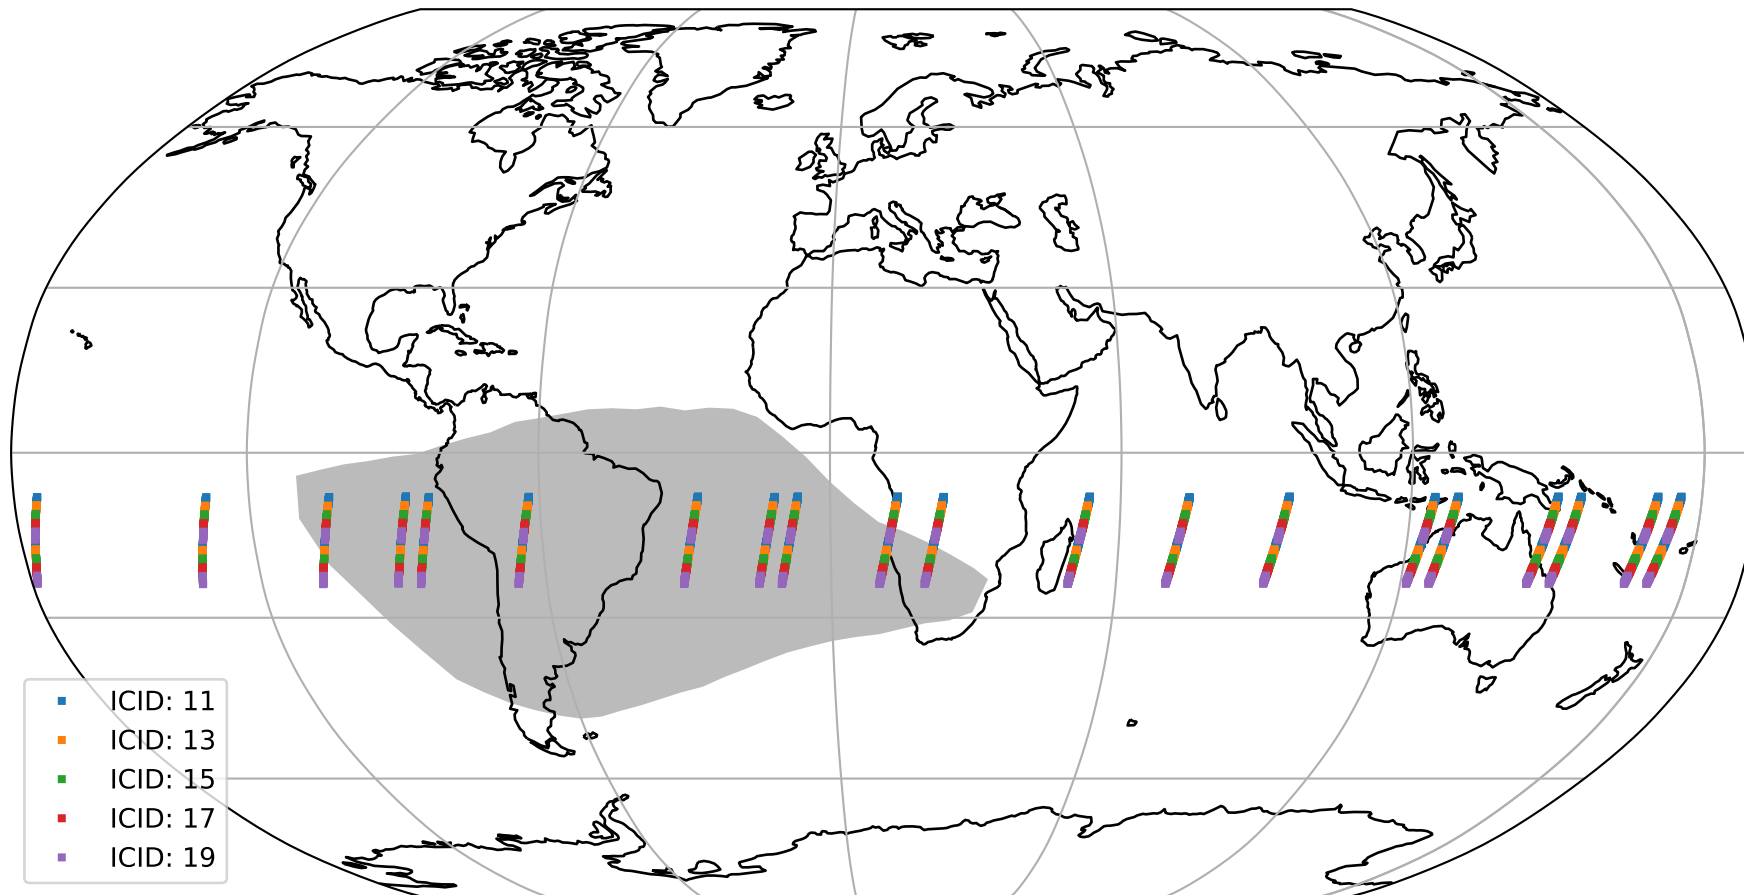

Tropomi SWIR offset (official)

orbits : 20 in [13852, 13897]
coverage : 2020-06-15 / 2020-06-18
median : 0.52591 V
spread : 0.035916 V
created : 2023-08-21T14:42:30

value detector map

Tropomi SWIR offset (official)

orbits : 20 in [13852, 13897]
coverage : 2020-06-15 / 2020-06-18
median : 32.426 μV
spread : 15.528 μV
created : 2023-08-21T14:42:30

Tropomi SWIR offset (official)

orbits : 20 in [13852, 13897]
coverage : 2020-06-15 / 2020-06-18
median : -0.11378 mV
spread : 0.37663 mV
created : 2023-08-21T14:42:31

value compared with SWIR offset CKD

Tropomi SWIR offset (official) ground-tracks of Sentinel-5P

orbits : 20 in [13852, 13897]
coverage : 2020-06-15 / 2020-06-18
created : 2023-08-21T14:42:31

Tropomi SWIR offset (official)

orbits : [2827, 13897]
coverage : 2018-04-30 / 2020-06-18
created : 2023-08-21T14:42:32

trend of detector median & temperatures