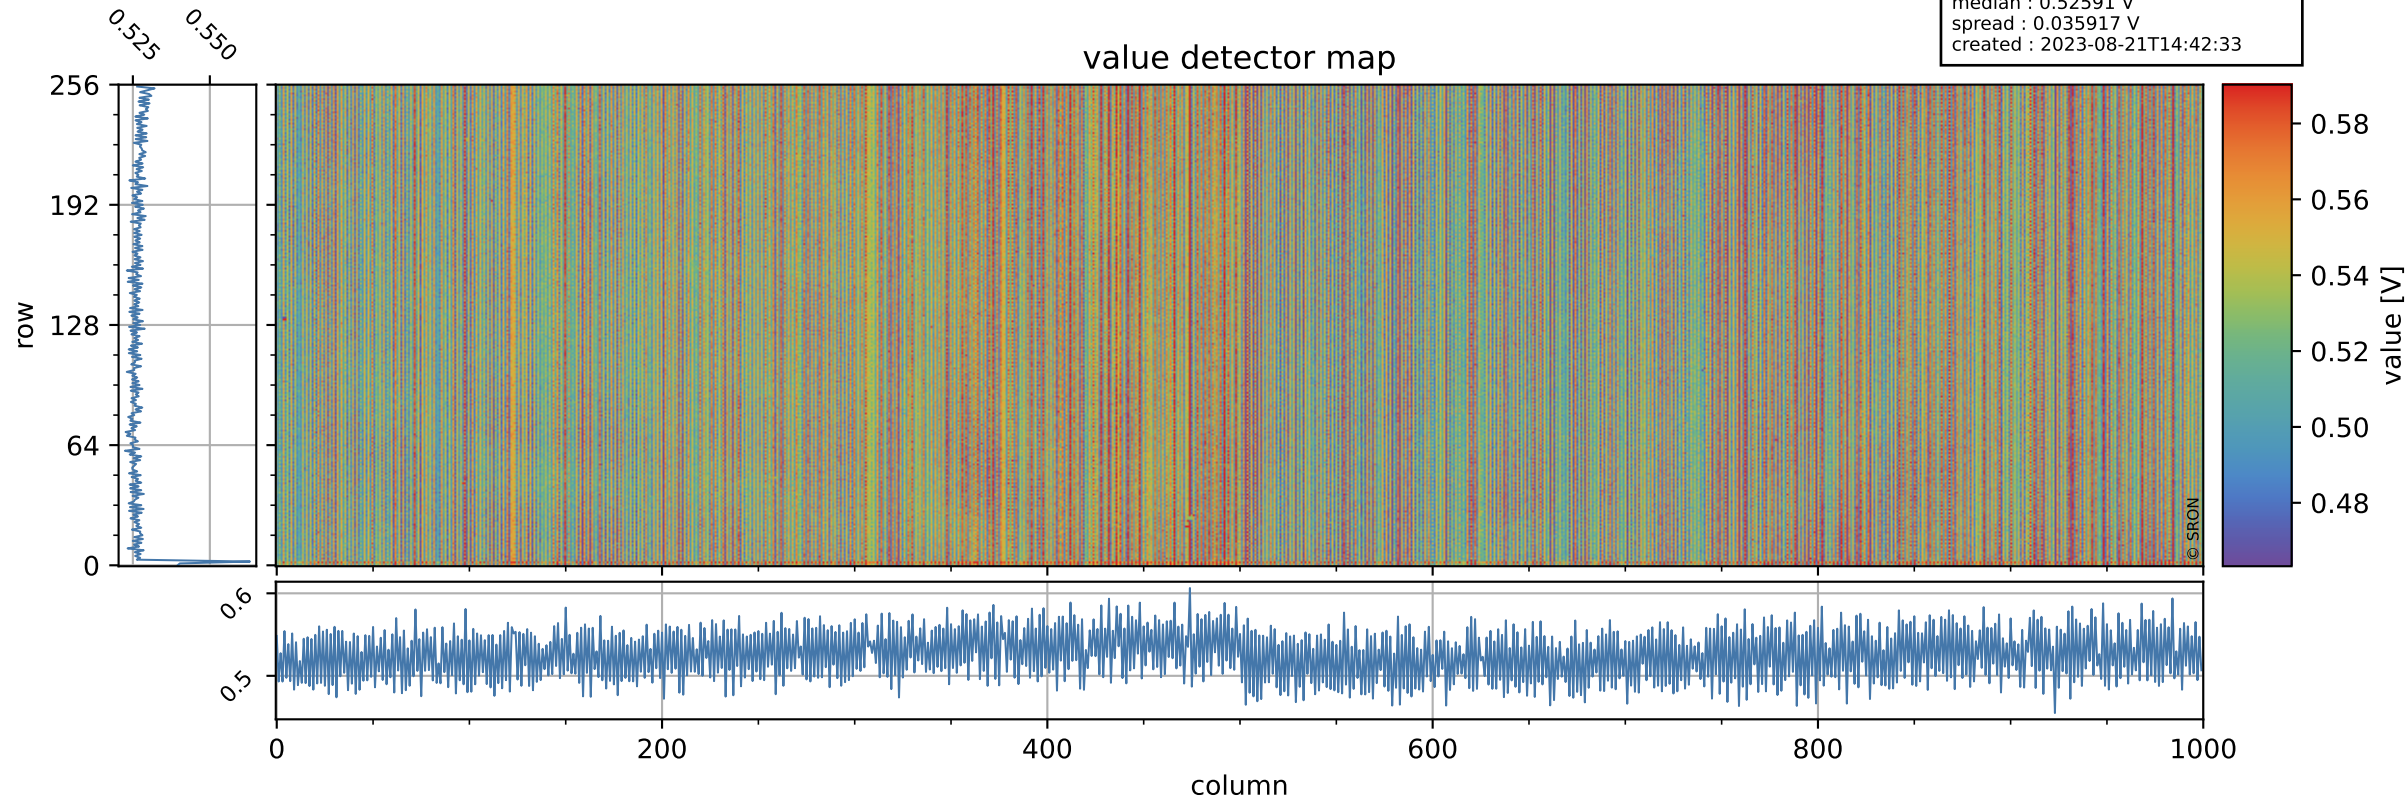

Tropomi SWIR offset (official)

orbits : 19 in [13867, 13912]
coverage : 2020-06-17 / 2020-06-20
median : 0.52591 V
spread : 0.035917 V
created : 2023-08-21T14:42:33

value detector map

Tropomi SWIR offset (official)

orbits : 19 in [13867, 13912]
coverage : 2020-06-17 / 2020-06-20
median : 32.453 μV
spread : 15.509 μV
created : 2023-08-21T14:42:33

Tropomi SWIR offset (official)

value compared with SWIR offset CKD

orbits : 19 in [13867, 13912]
coverage : 2020-06-17 / 2020-06-20
median : -0.11608 mV
spread : 0.37915 mV
created : 2023-08-21T14:42:33

Tropomi SWIR offset (official) ground-tracks of Sentinel-5P

orbits : 19 in [13867, 13912]
coverage : 2020-06-17 / 2020-06-20
created : 2023-08-21T14:42:34

Tropomi SWIR offset (official)

orbits : [2827, 13912]
coverage : 2018-04-30 / 2020-06-20
created : 2023-08-21T14:42:34

trend of detector median & temperatures