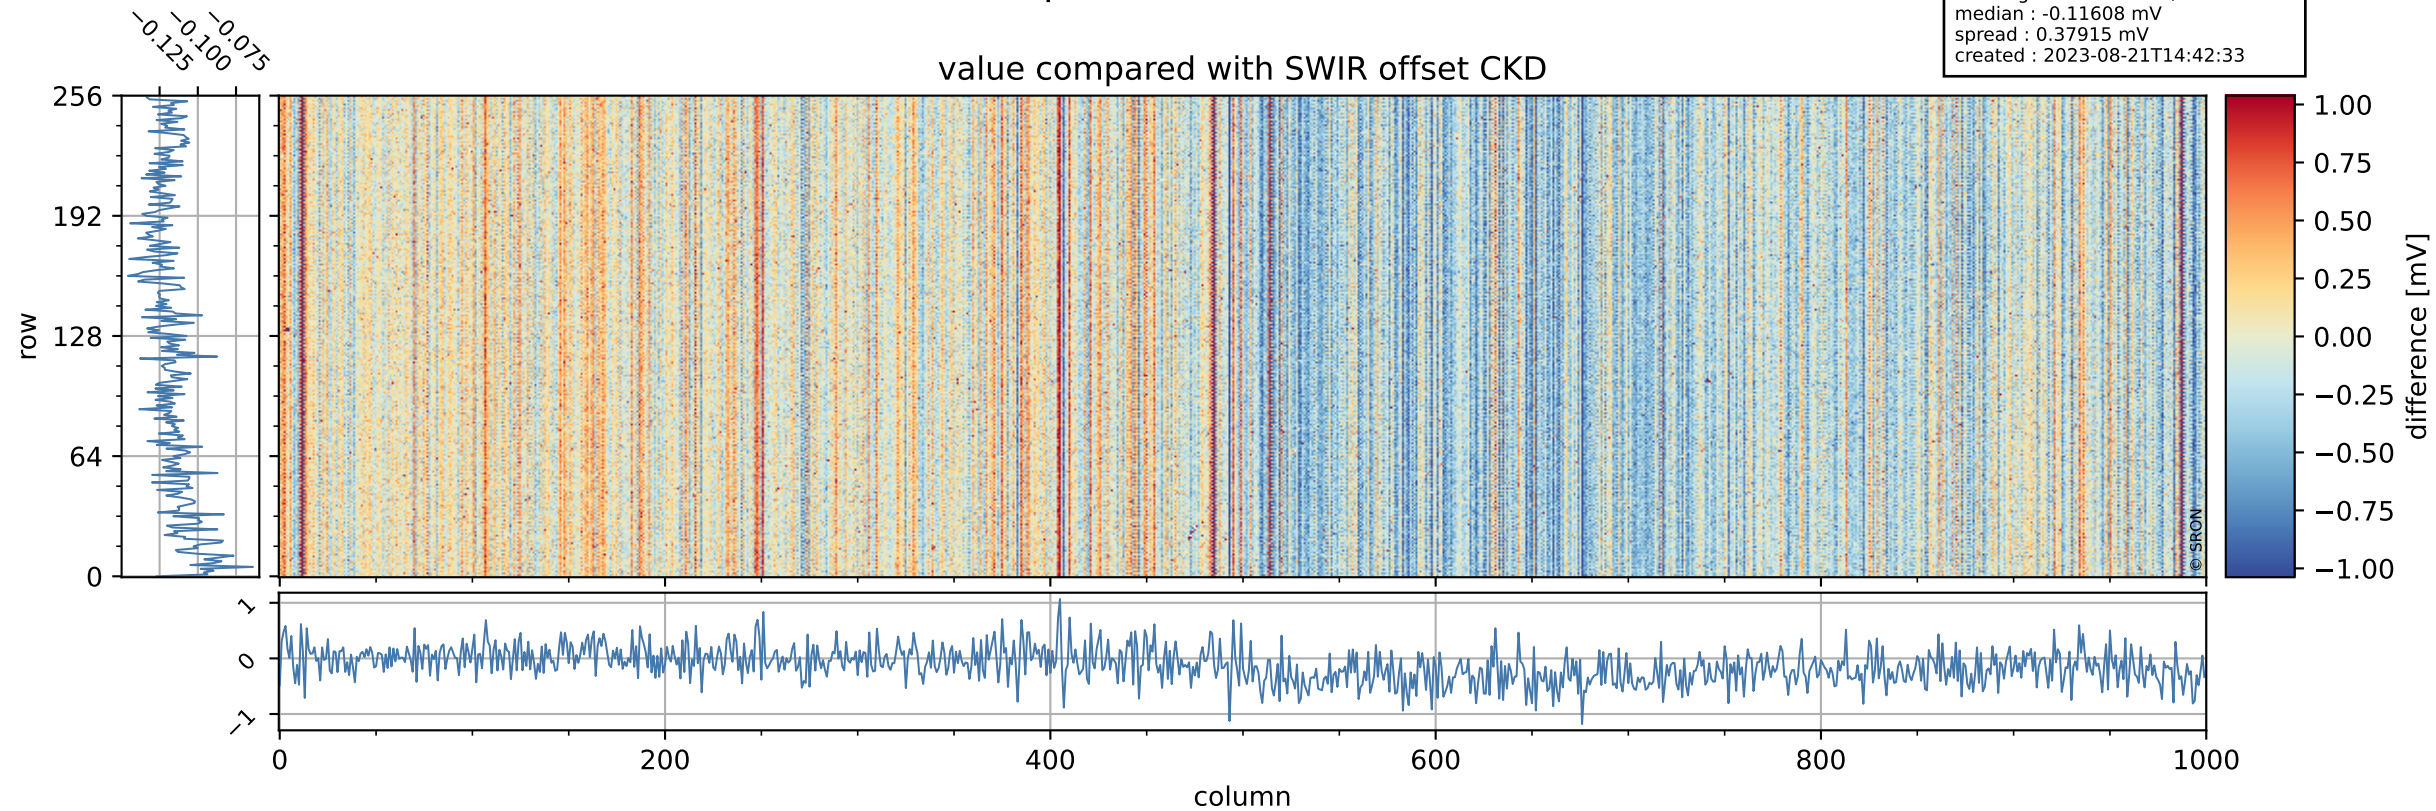

Tropomi SWIR offset (official)

orbits : 19 in [13867, 13912]
coverage : 2020-06-17 / 2020-06-20
median : 0.52591 V
spread : 0.035917 V
created : 2023-08-21T14:42:33

value detector map

Tropomi SWIR offset (official)

orbits : 19 in [13867, 13912]
coverage : 2020-06-17 / 2020-06-20
median : 32.453 μV
spread : 15.509 μV
created : 2023-08-21T14:42:33

Tropomi SWIR offset (official)

value compared with SWIR offset CKD

orbits : 19 in [13867, 13912]
coverage : 2020-06-17 / 2020-06-20
median : -0.11608 mV
spread : 0.37915 mV
created : 2023-08-21T14:42:33

Tropomi SWIR offset (official) ground-tracks of Sentinel-5P

orbits : 19 in [13867, 13912]
coverage : 2020-06-17 / 2020-06-20
created : 2023-08-21T14:42:34

Tropomi SWIR offset (official)

orbits : [2827, 13912]
coverage : 2018-04-30 / 2020-06-20
created : 2023-08-21T14:42:34

trend of detector median & temperatures