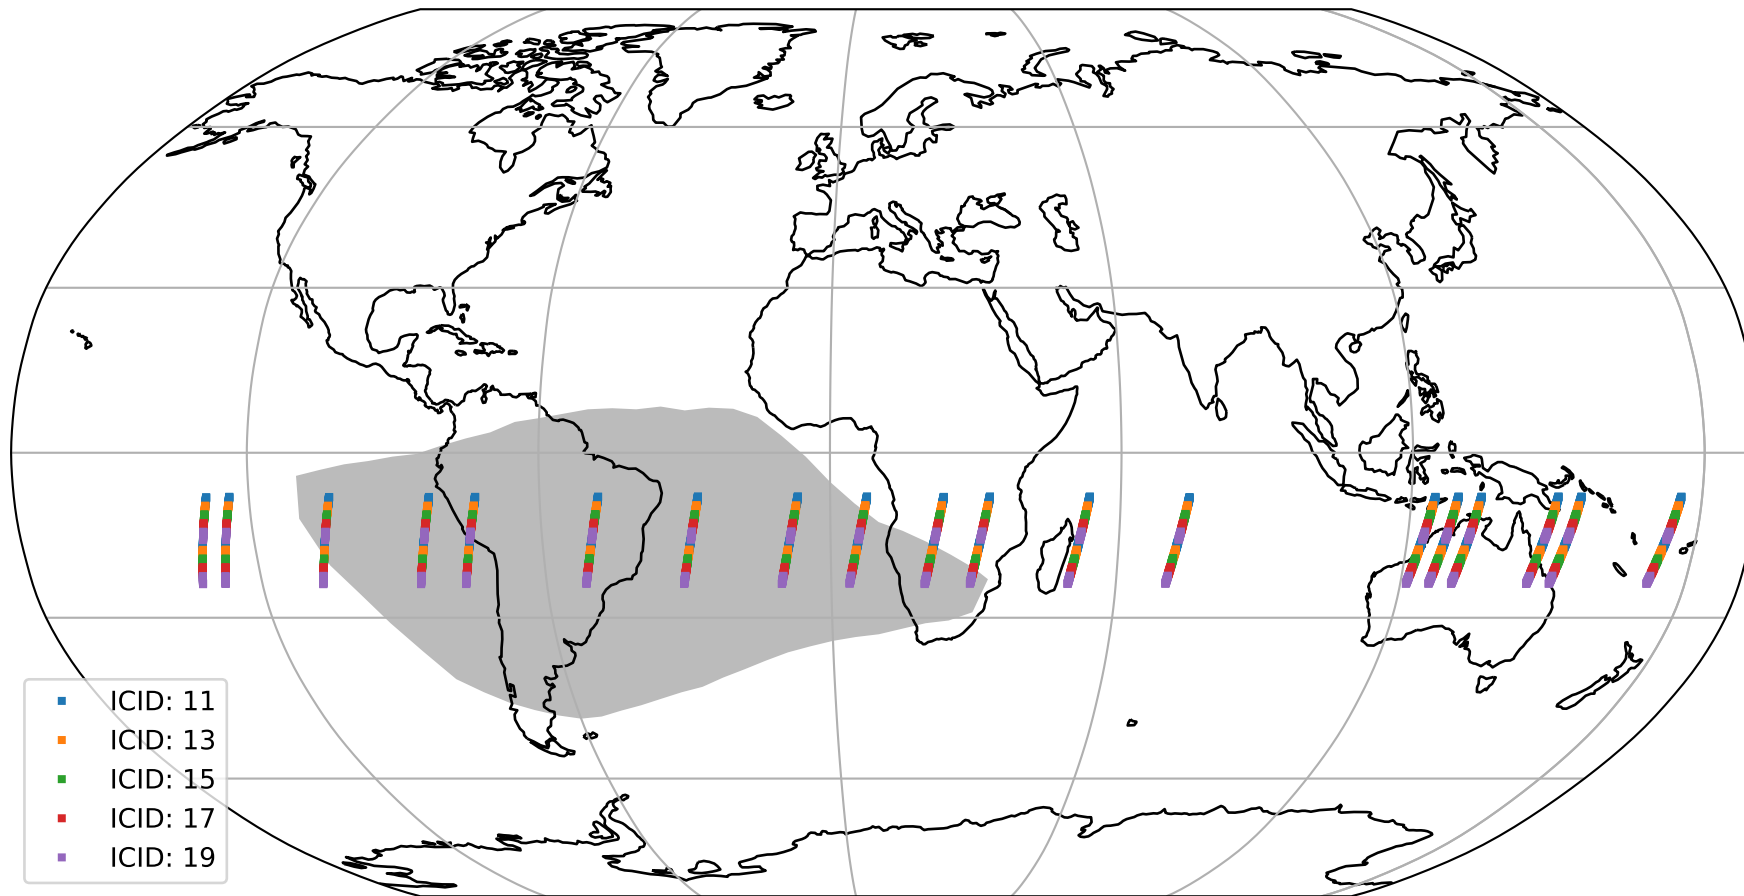

Tropomi SWIR offset (official)

orbits : 19 in [13867, 13912]
coverage : 2020-06-17 / 2020-06-20
median : 0.52591 V
spread : 0.035917 V
created : 2023-08-21T14:42:33

value detector map

Tropomi SWIR offset (official)

orbits : 19 in [13867, 13912]
coverage : 2020-06-17 / 2020-06-20
median : 32.453 μV
spread : 15.509 μV
created : 2023-08-21T14:42:33

Tropomi SWIR offset (official)

value compared with SWIR offset CKD

orbits : 19 in [13867, 13912]
coverage : 2020-06-17 / 2020-06-20
median : -0.11608 mV
spread : 0.37915 mV
created : 2023-08-21T14:42:33

Tropomi SWIR offset (official) ground-tracks of Sentinel-5P

orbits : 19 in [13867, 13912]
coverage : 2020-06-17 / 2020-06-20
created : 2023-08-21T14:42:34

Tropomi SWIR offset (official)

orbits : [2827, 13912]
coverage : 2018-04-30 / 2020-06-20
created : 2023-08-21T14:42:34

trend of detector median & temperatures