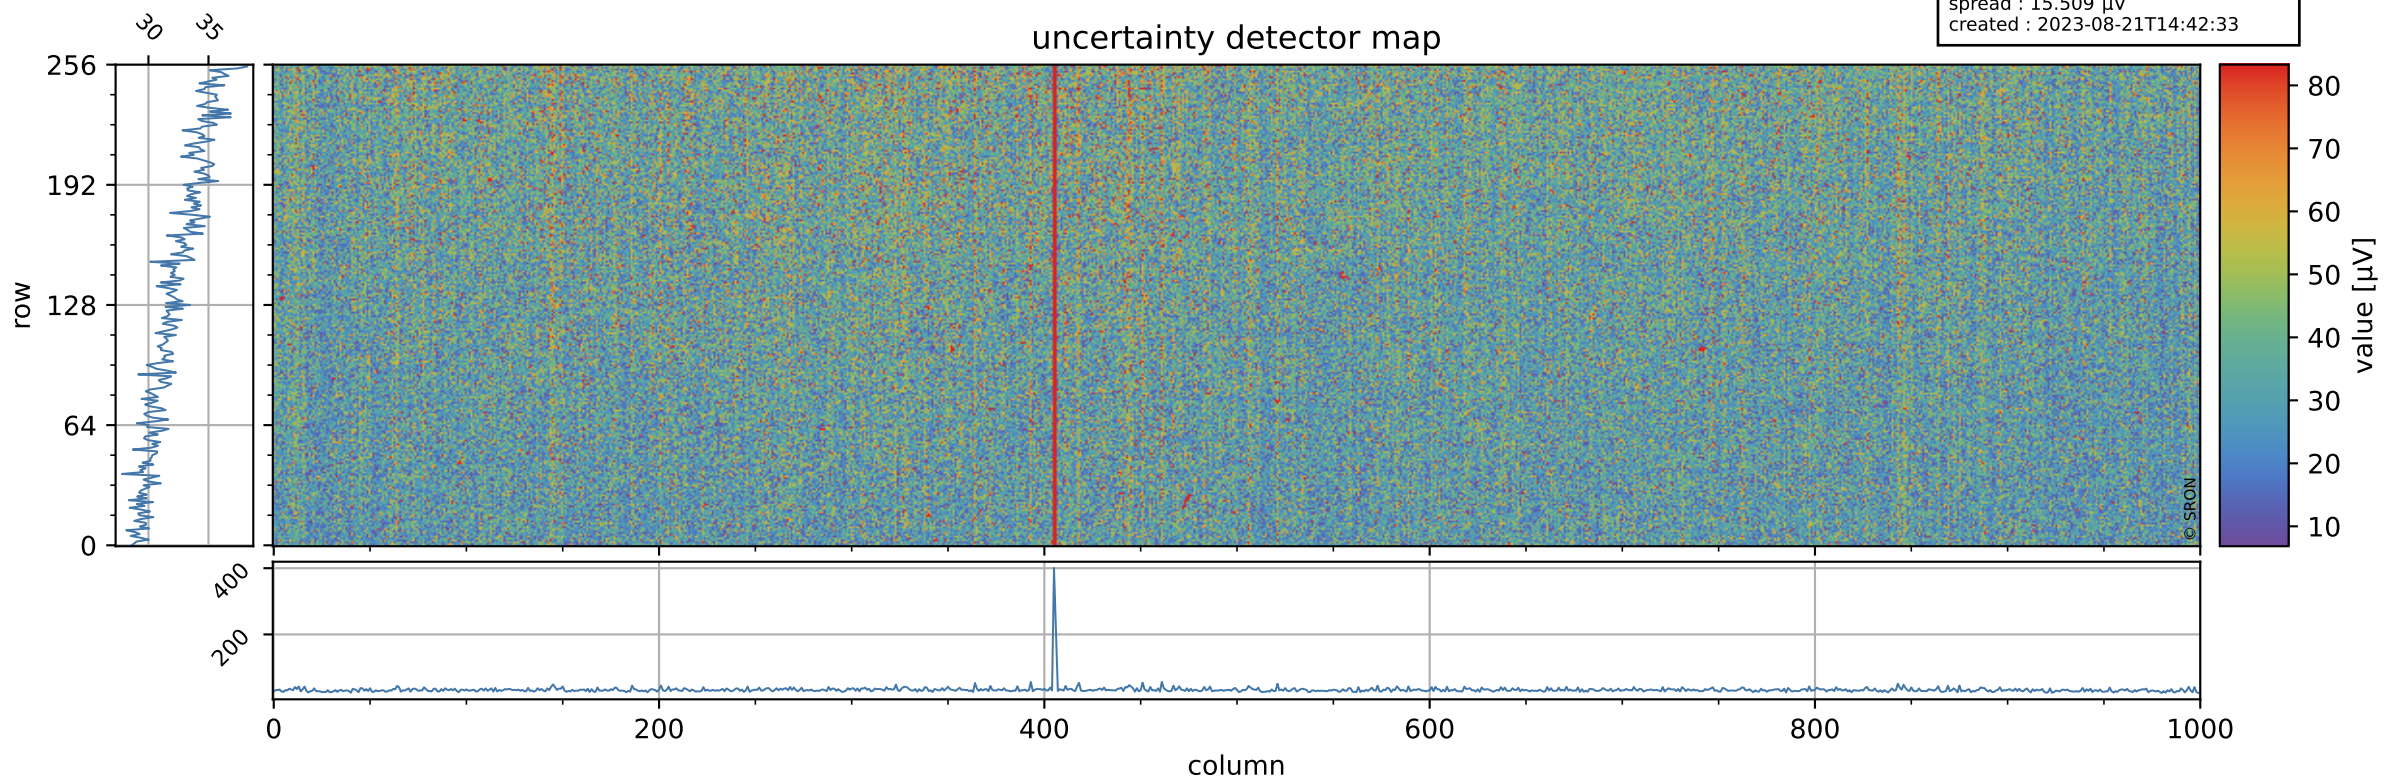

Tropomi SWIR offset (official)

orbits : 19 in [13867, 13912]
coverage : 2020-06-17 / 2020-06-20
median : 0.52591 V
spread : 0.035917 V
created : 2023-08-21T14:42:33

value detector map

Tropomi SWIR offset (official)

orbits : 19 in [13867, 13912]
coverage : 2020-06-17 / 2020-06-20
median : 32.453 μV
spread : 15.509 μV
created : 2023-08-21T14:42:33

Tropomi SWIR offset (official)

value compared with SWIR offset CKD

orbits : 19 in [13867, 13912]
coverage : 2020-06-17 / 2020-06-20
median : -0.11608 mV
spread : 0.37915 mV
created : 2023-08-21T14:42:33

Tropomi SWIR offset (official) ground-tracks of Sentinel-5P

orbits : 19 in [13867, 13912]
coverage : 2020-06-17 / 2020-06-20
created : 2023-08-21T14:42:34

Tropomi SWIR offset (official)

orbits : [2827, 13912]
coverage : 2018-04-30 / 2020-06-20
created : 2023-08-21T14:42:34

trend of detector median & temperatures