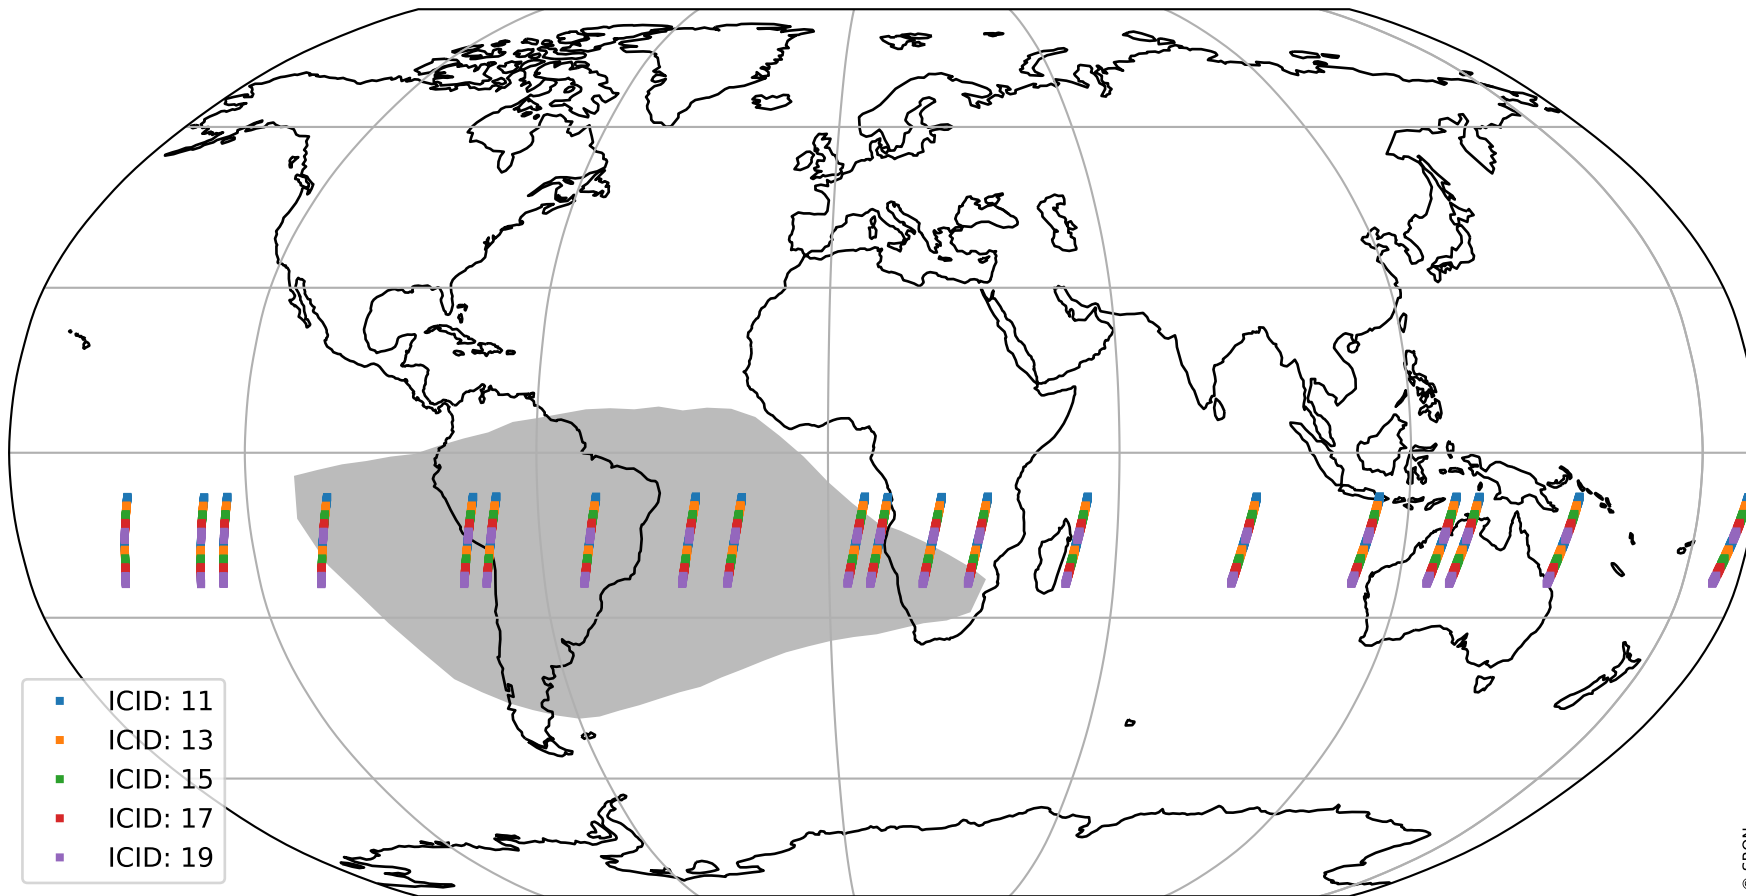

Tropomi SWIR offset (official)

orbits : 20 in [13882, 13927]
coverage : 2020-06-17 / 2020-06-21
median : 0.52592 V
spread : 0.035918 V
created : 2023-08-21T14:42:35

value detector map

Tropomi SWIR offset (official)

orbits : 20 in [13882, 13927]
coverage : 2020-06-17 / 2020-06-21
median : 32.889 μV
spread : 15.832 μV
created : 2023-08-21T14:42:36

Tropomi SWIR offset (official)

orbits : 20 in [13882, 13927]
coverage : 2020-06-17 / 2020-06-21
median : -0.096589 mV
spread : 0.38143 mV
created : 2023-08-21T14:42:37

value compared with SWIR offset CKD

Tropomi SWIR offset (official) ground-tracks of Sentinel-5P

orbits : 20 in [13882, 13927]
coverage : 2020-06-17 / 2020-06-21
created : 2023-08-21T14:42:37

Tropomi SWIR offset (official)

orbits : [2827, 13927]
coverage : 2018-04-30 / 2020-06-21
created : 2023-08-21T14:42:37

trend of detector median & temperatures