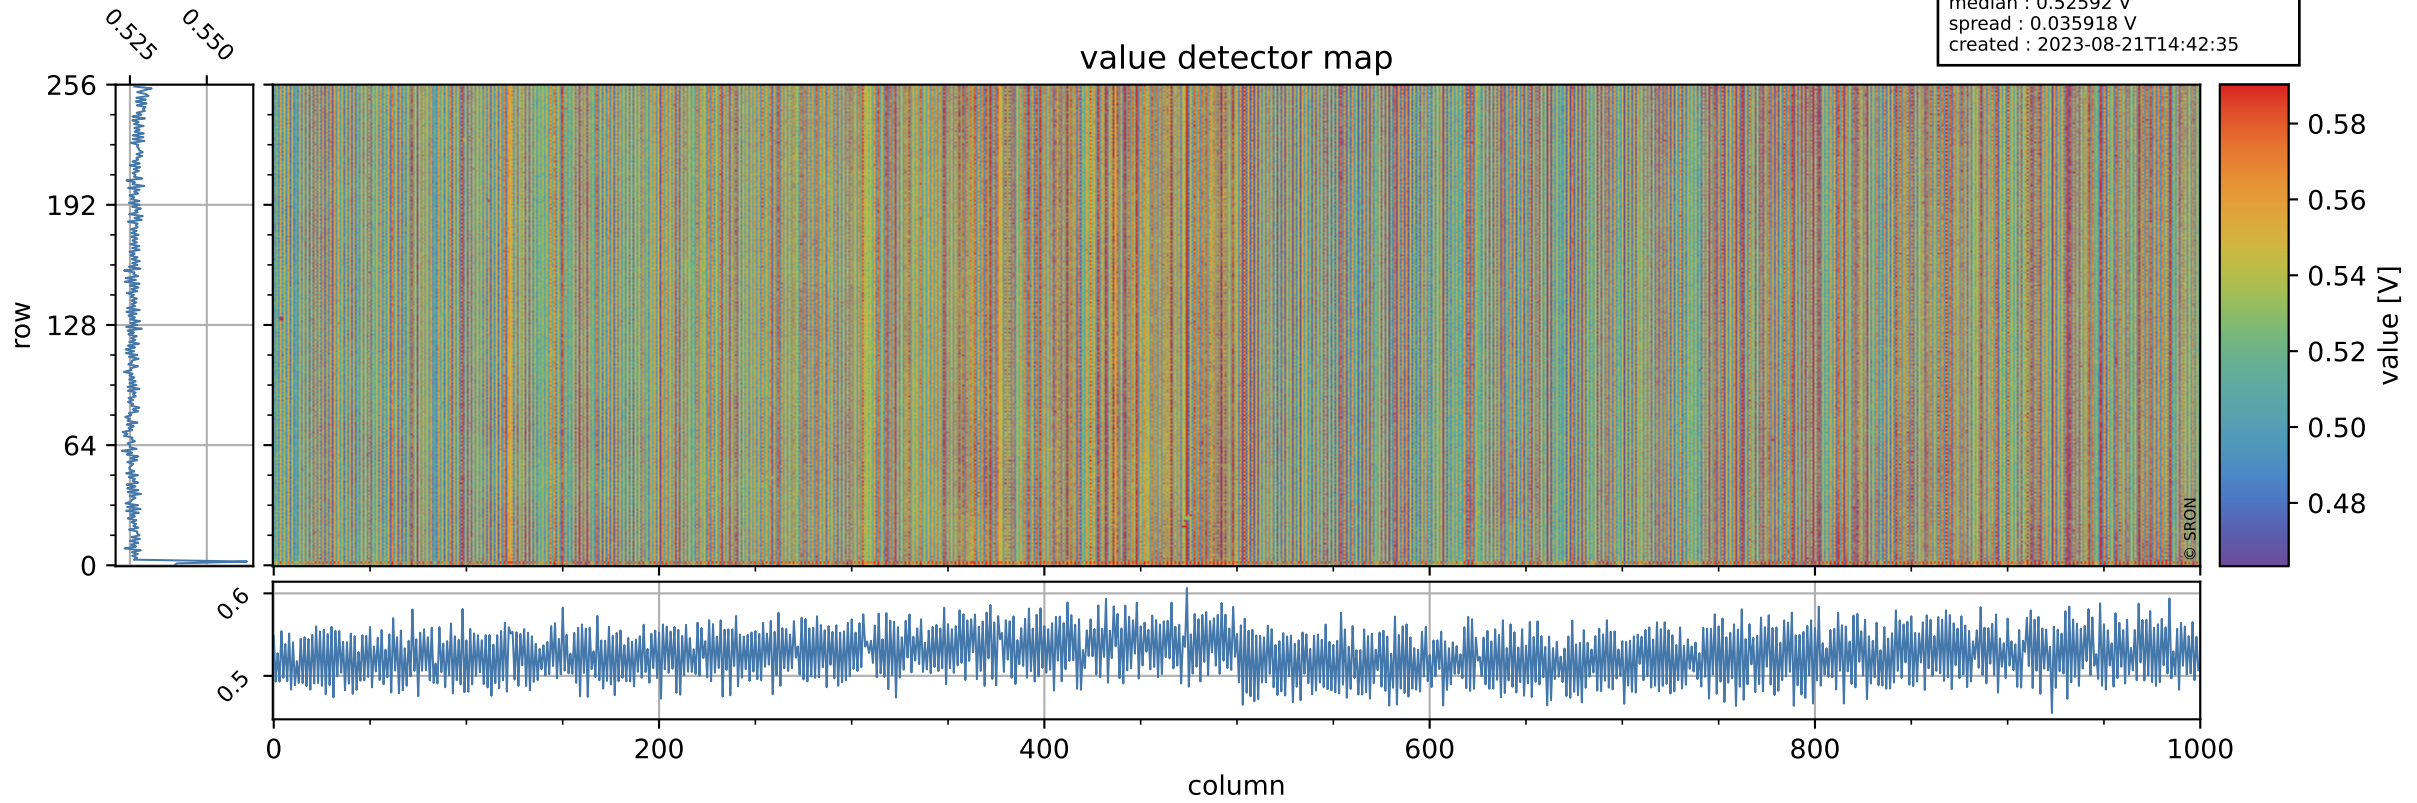

Tropomi SWIR offset (official)

orbits : 20 in [13882, 13927]
coverage : 2020-06-17 / 2020-06-21
median : 0.52592 V
spread : 0.035918 V
created : 2023-08-21T14:42:35

value detector map

Tropomi SWIR offset (official)

orbits : 20 in [13882, 13927]
coverage : 2020-06-17 / 2020-06-21
median : 32.889 μV
spread : 15.832 μV
created : 2023-08-21T14:42:36

Tropomi SWIR offset (official)

orbits : 20 in [13882, 13927]
coverage : 2020-06-17 / 2020-06-21
median : -0.096589 mV
spread : 0.38143 mV
created : 2023-08-21T14:42:37

value compared with SWIR offset CKD

Tropomi SWIR offset (official) ground-tracks of Sentinel-5P

orbits : 20 in [13882, 13927]
coverage : 2020-06-17 / 2020-06-21
created : 2023-08-21T14:42:37

Tropomi SWIR offset (official)

orbits : [2827, 13927]
coverage : 2018-04-30 / 2020-06-21
created : 2023-08-21T14:42:37

trend of detector median & temperatures