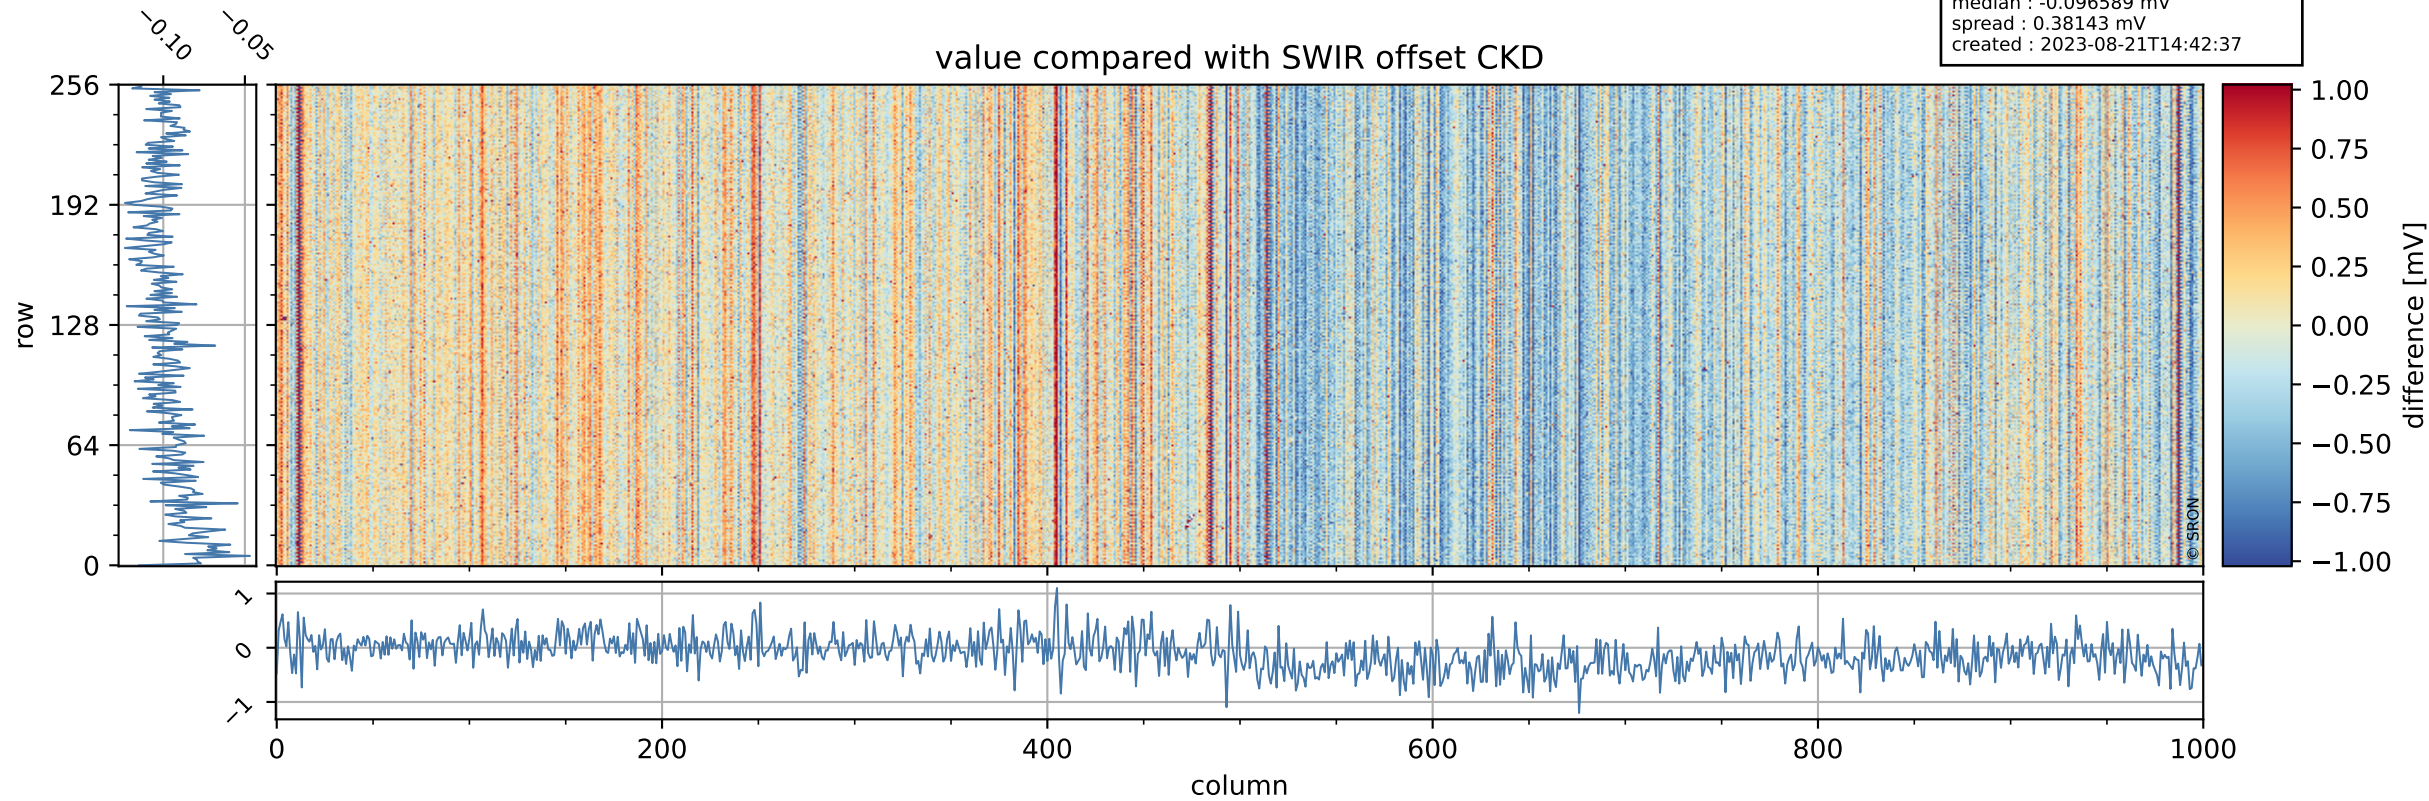

Tropomi SWIR offset (official)

orbits : 20 in [13882, 13927]
coverage : 2020-06-17 / 2020-06-21
median : 0.52592 V
spread : 0.035918 V
created : 2023-08-21T14:42:35

value detector map

Tropomi SWIR offset (official)

orbits : 20 in [13882, 13927]
coverage : 2020-06-17 / 2020-06-21
median : 32.889 μV
spread : 15.832 μV
created : 2023-08-21T14:42:36

Tropomi SWIR offset (official)

orbits : 20 in [13882, 13927]
coverage : 2020-06-17 / 2020-06-21
median : -0.096589 mV
spread : 0.38143 mV
created : 2023-08-21T14:42:37

value compared with SWIR offset CKD

Tropomi SWIR offset (official) ground-tracks of Sentinel-5P

orbits : 20 in [13882, 13927]
coverage : 2020-06-17 / 2020-06-21
created : 2023-08-21T14:42:37

Tropomi SWIR offset (official)

orbits : [2827, 13927]
coverage : 2018-04-30 / 2020-06-21
created : 2023-08-21T14:42:37

trend of detector median & temperatures