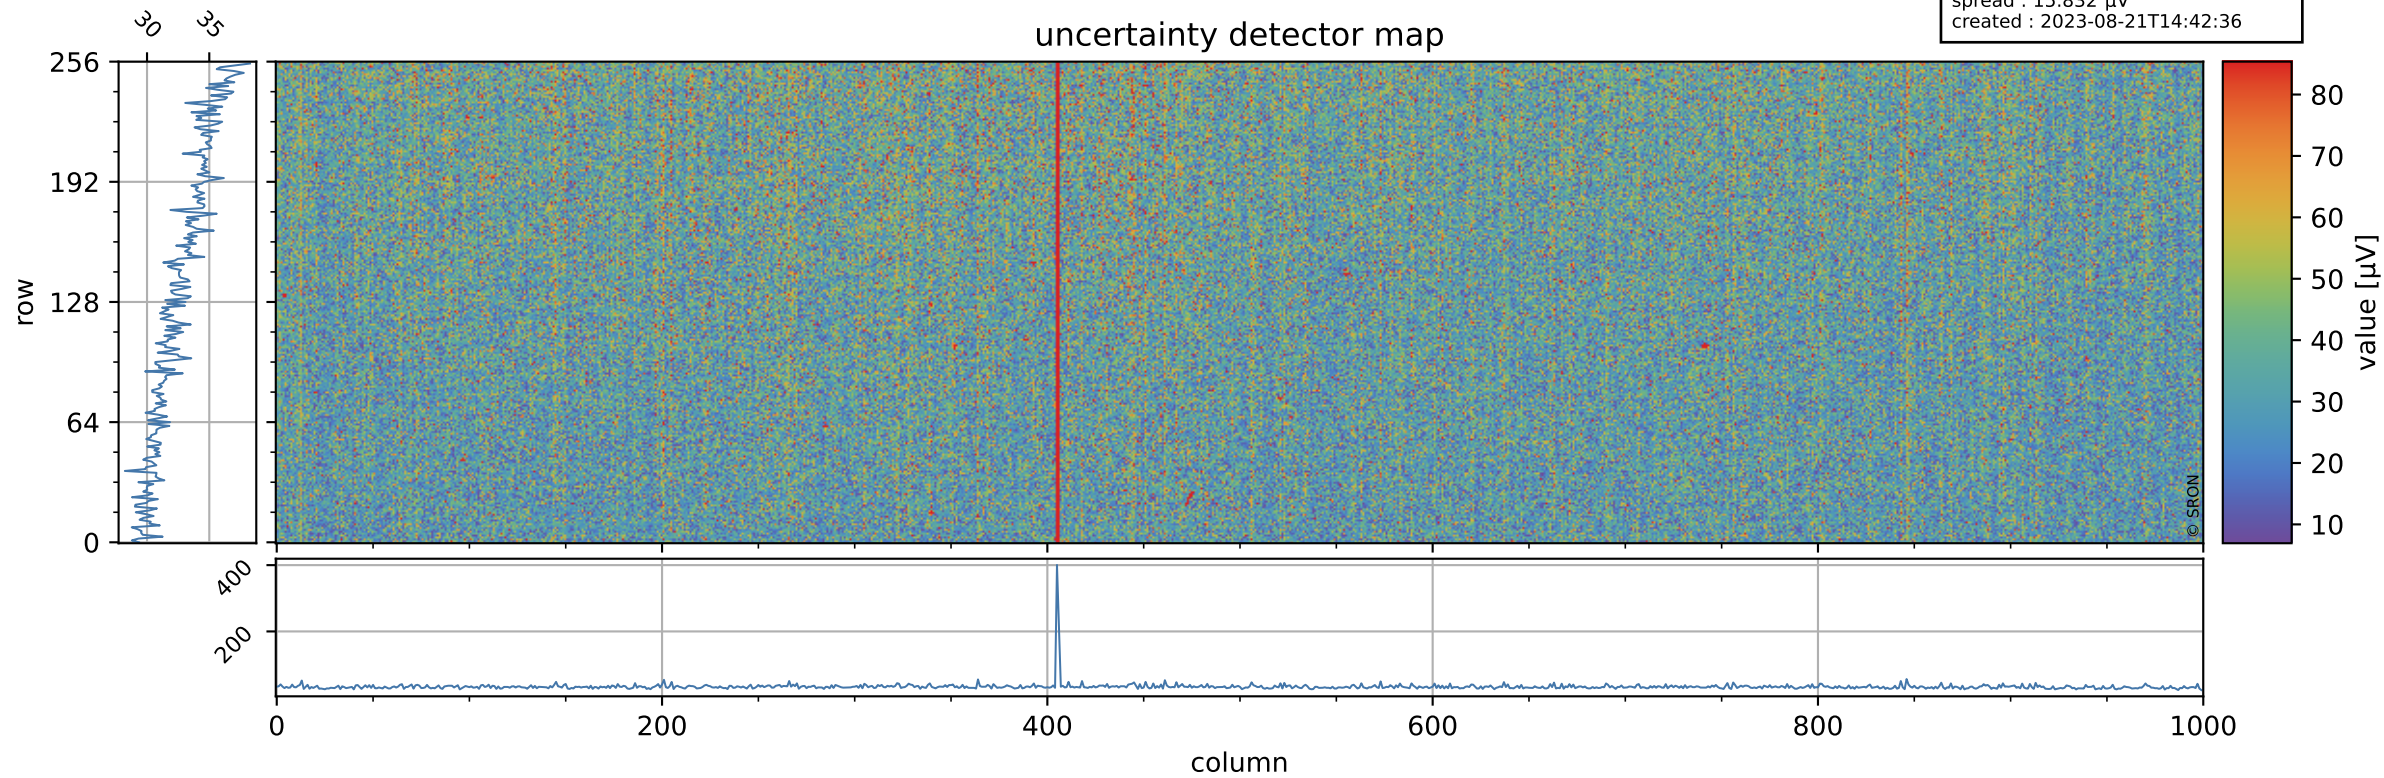

Tropomi SWIR offset (official)

orbits : 20 in [13882, 13927]
coverage : 2020-06-17 / 2020-06-21
median : 0.52592 V
spread : 0.035918 V
created : 2023-08-21T14:42:35

value detector map

Tropomi SWIR offset (official)

orbits : 20 in [13882, 13927]
coverage : 2020-06-17 / 2020-06-21
median : 32.889 μV
spread : 15.832 μV
created : 2023-08-21T14:42:36

Tropomi SWIR offset (official)

orbits : 20 in [13882, 13927]
coverage : 2020-06-17 / 2020-06-21
median : -0.096589 mV
spread : 0.38143 mV
created : 2023-08-21T14:42:37

value compared with SWIR offset CKD

Tropomi SWIR offset (official) ground-tracks of Sentinel-5P

orbits : 20 in [13882, 13927]
coverage : 2020-06-17 / 2020-06-21
created : 2023-08-21T14:42:37

Tropomi SWIR offset (official)

orbits : [2827, 13927]
coverage : 2018-04-30 / 2020-06-21
created : 2023-08-21T14:42:37

trend of detector median & temperatures