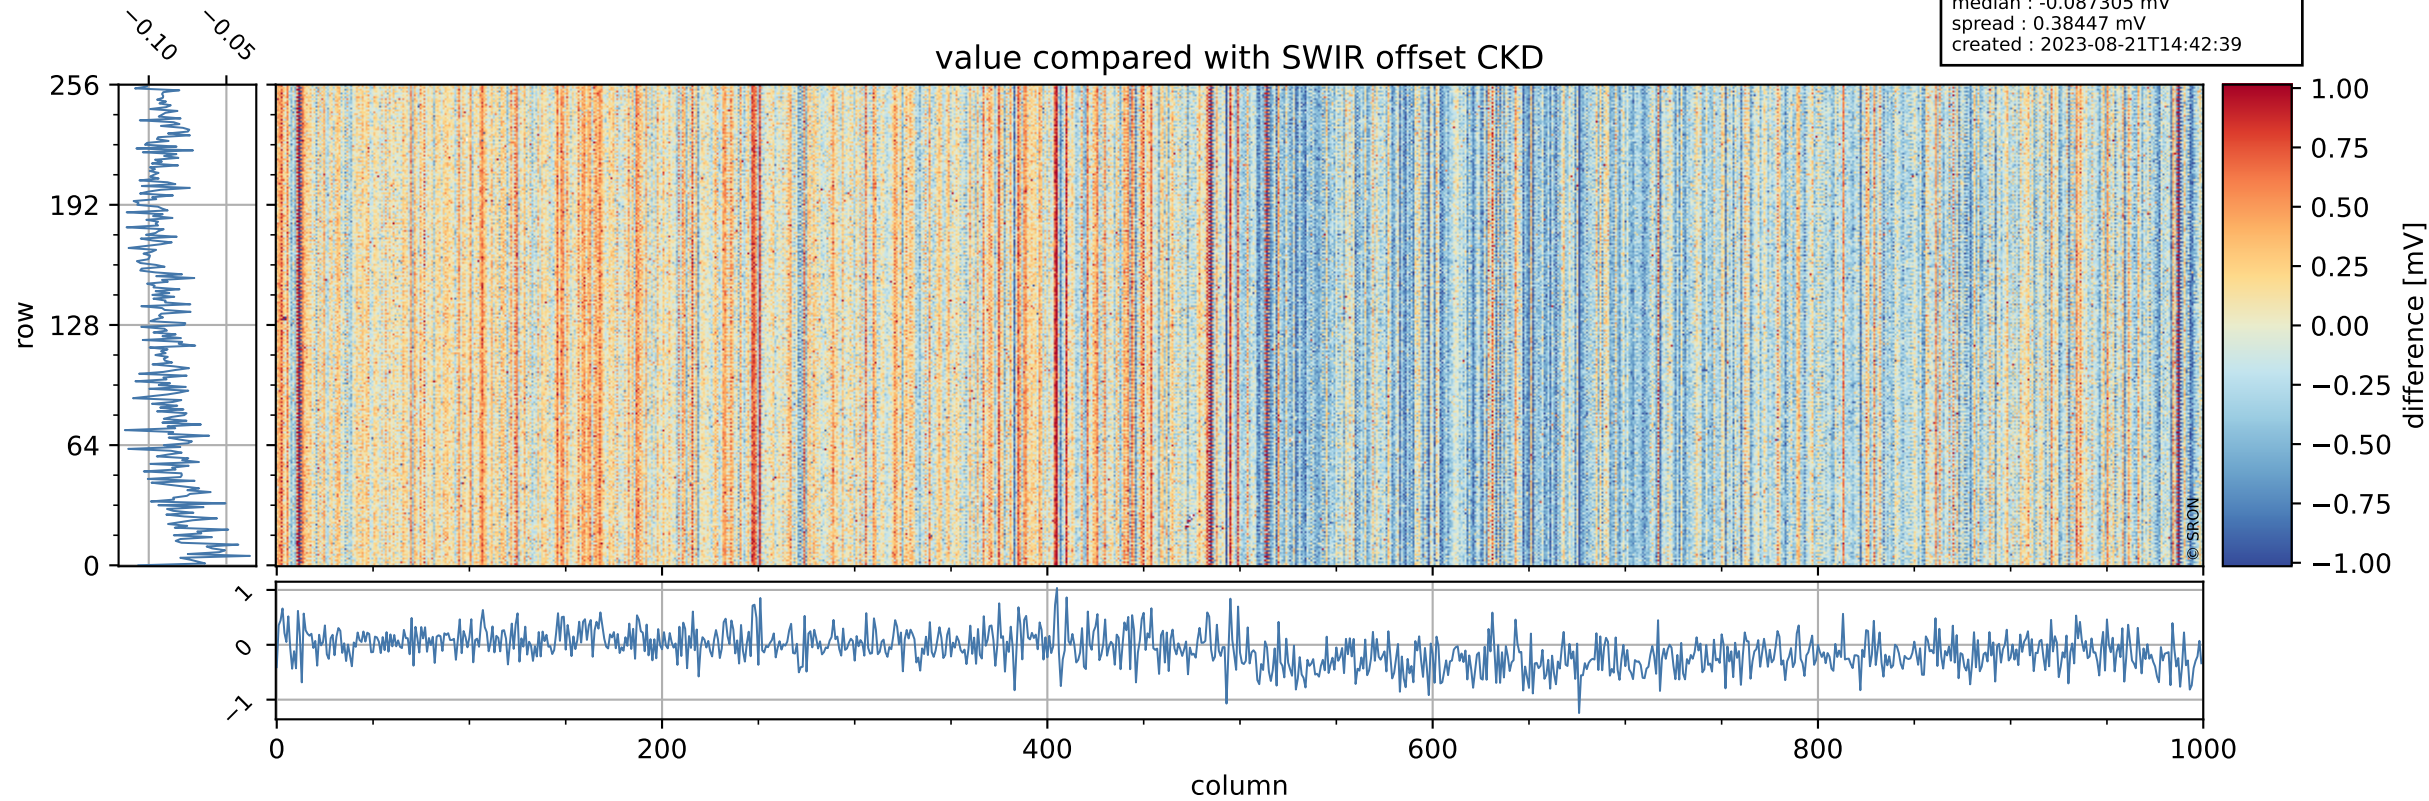

Tropomi SWIR offset (official)

orbits : 19 in [13897, 13942]
coverage : 2020-06-19 / 2020-06-22
median : 0.52593 V
spread : 0.03592 V
created : 2023-08-21T14:42:38

value detector map

Tropomi SWIR offset (official)

orbits : 19 in [13897, 13942]
coverage : 2020-06-19 / 2020-06-22
median : 33.294 μV
spread : 16.343 μV
created : 2023-08-21T14:42:39

Tropomi SWIR offset (official)

orbits : 19 in [13897, 13942]
coverage : 2020-06-19 / 2020-06-22
median : -0.087305 mV
spread : 0.38447 mV
created : 2023-08-21T14:42:39

value compared with SWIR offset CKD

Tropomi SWIR offset (official) ground-tracks of Sentinel-5P

orbits : 19 in [13897, 13942]
coverage : 2020-06-19 / 2020-06-22
created : 2023-08-21T14:42:40

Tropomi SWIR offset (official)

orbits : [2827, 13942]
coverage : 2018-04-30 / 2020-06-22
created : 2023-08-21T14:42:40

trend of detector median & temperatures