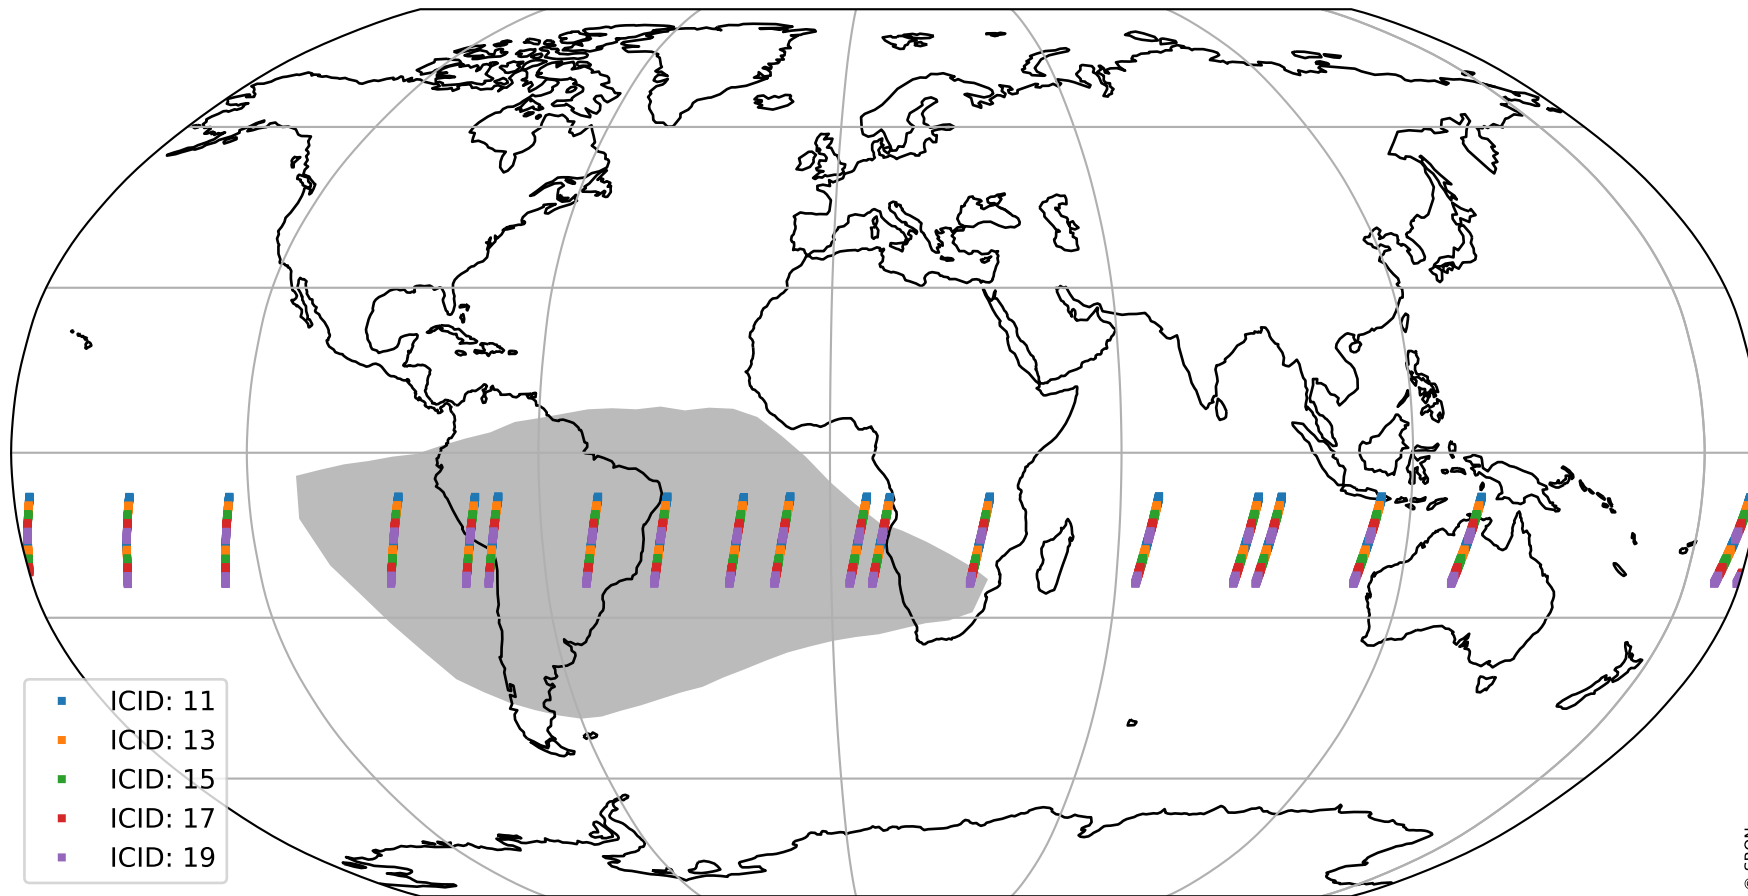

Tropomi SWIR offset (official)

orbits : 19 in [13897, 13942]
coverage : 2020-06-19 / 2020-06-22
median : 0.52593 V
spread : 0.03592 V
created : 2023-08-21T14:42:38

value detector map

Tropomi SWIR offset (official)

orbits : 19 in [13897, 13942]
coverage : 2020-06-19 / 2020-06-22
median : 33.294 μV
spread : 16.343 μV
created : 2023-08-21T14:42:39

Tropomi SWIR offset (official)

orbits : 19 in [13897, 13942]
coverage : 2020-06-19 / 2020-06-22
median : -0.087305 mV
spread : 0.38447 mV
created : 2023-08-21T14:42:39

value compared with SWIR offset CKD

Tropomi SWIR offset (official) ground-tracks of Sentinel-5P

orbits : 19 in [13897, 13942]
coverage : 2020-06-19 / 2020-06-22
created : 2023-08-21T14:42:40

Tropomi SWIR offset (official)

orbits : [2827, 13942]
coverage : 2018-04-30 / 2020-06-22
created : 2023-08-21T14:42:40

trend of detector median & temperatures