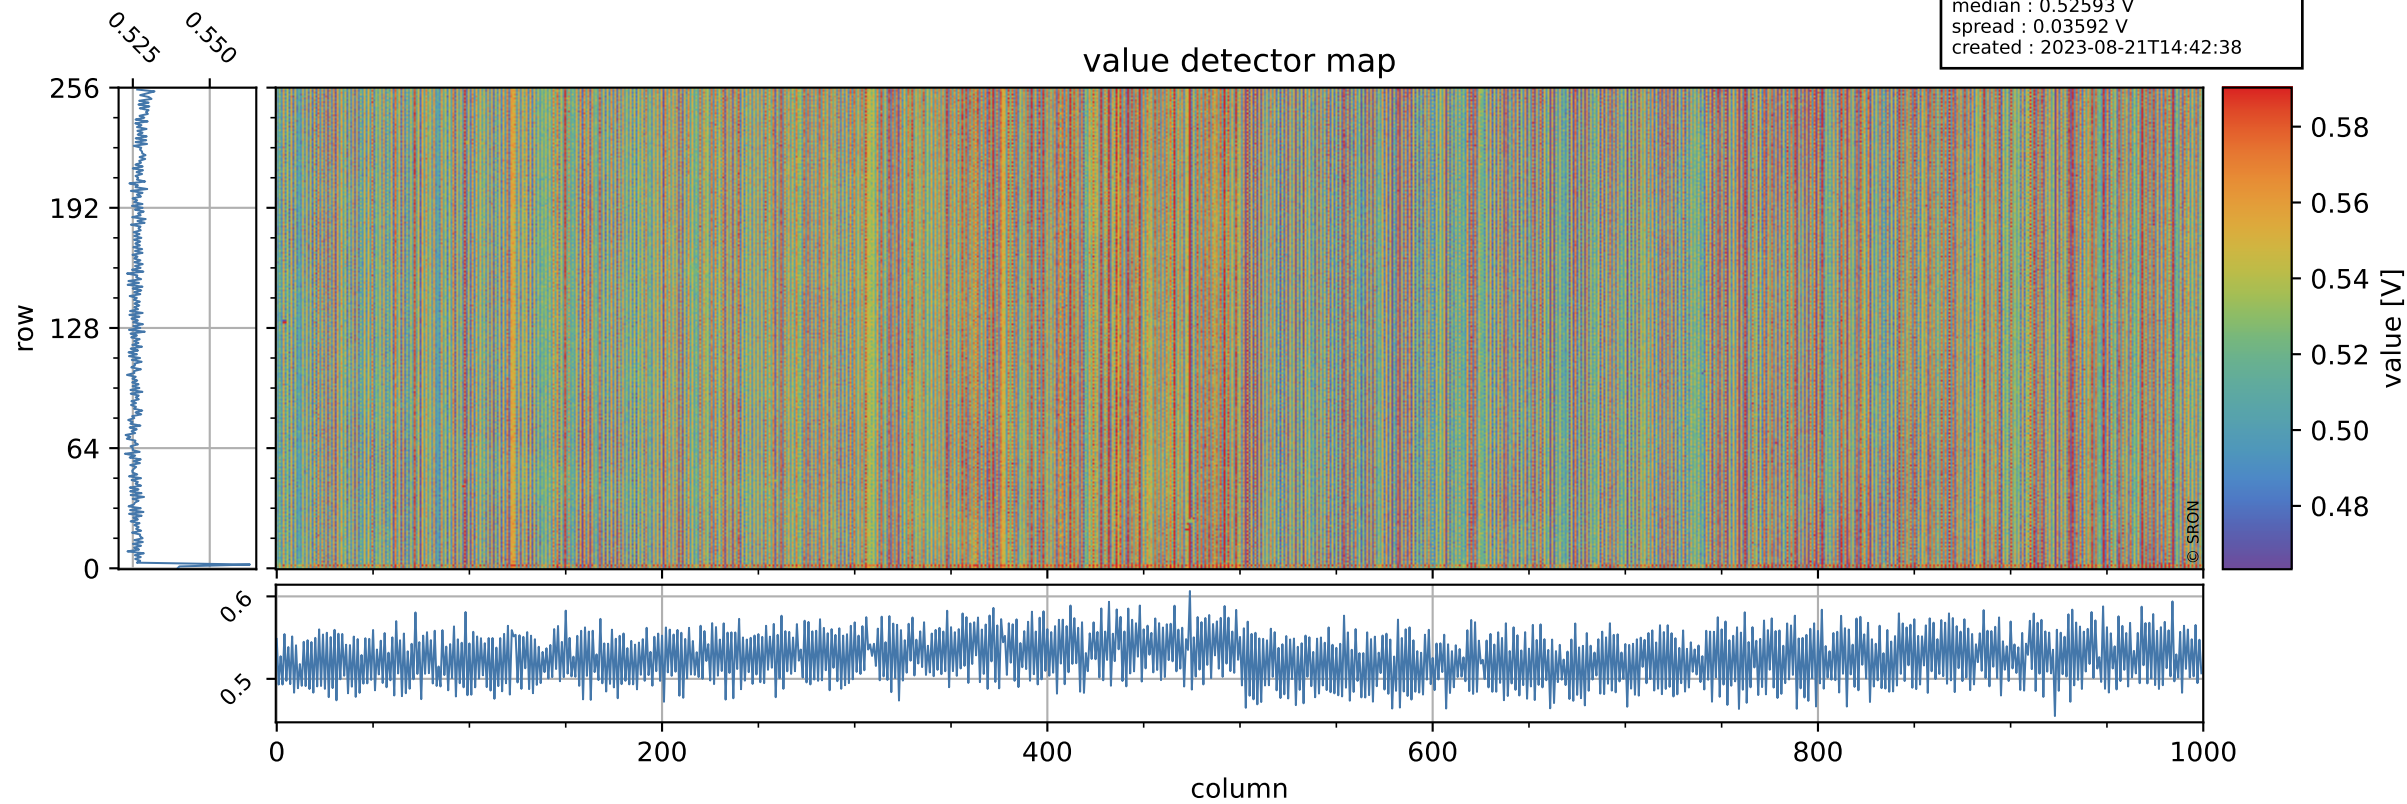

Tropomi SWIR offset (official)

orbits : 19 in [13897, 13942]
coverage : 2020-06-19 / 2020-06-22
median : 0.52593 V
spread : 0.03592 V
created : 2023-08-21T14:42:38

value detector map

Tropomi SWIR offset (official)

orbits : 19 in [13897, 13942]
coverage : 2020-06-19 / 2020-06-22
median : 33.294 μV
spread : 16.343 μV
created : 2023-08-21T14:42:39

Tropomi SWIR offset (official)

orbits : 19 in [13897, 13942]
coverage : 2020-06-19 / 2020-06-22
median : -0.087305 mV
spread : 0.38447 mV
created : 2023-08-21T14:42:39

value compared with SWIR offset CKD

Tropomi SWIR offset (official) ground-tracks of Sentinel-5P

orbits : 19 in [13897, 13942]
coverage : 2020-06-19 / 2020-06-22
created : 2023-08-21T14:42:40

Tropomi SWIR offset (official)

orbits : [2827, 13942]
coverage : 2018-04-30 / 2020-06-22
created : 2023-08-21T14:42:40

trend of detector median & temperatures