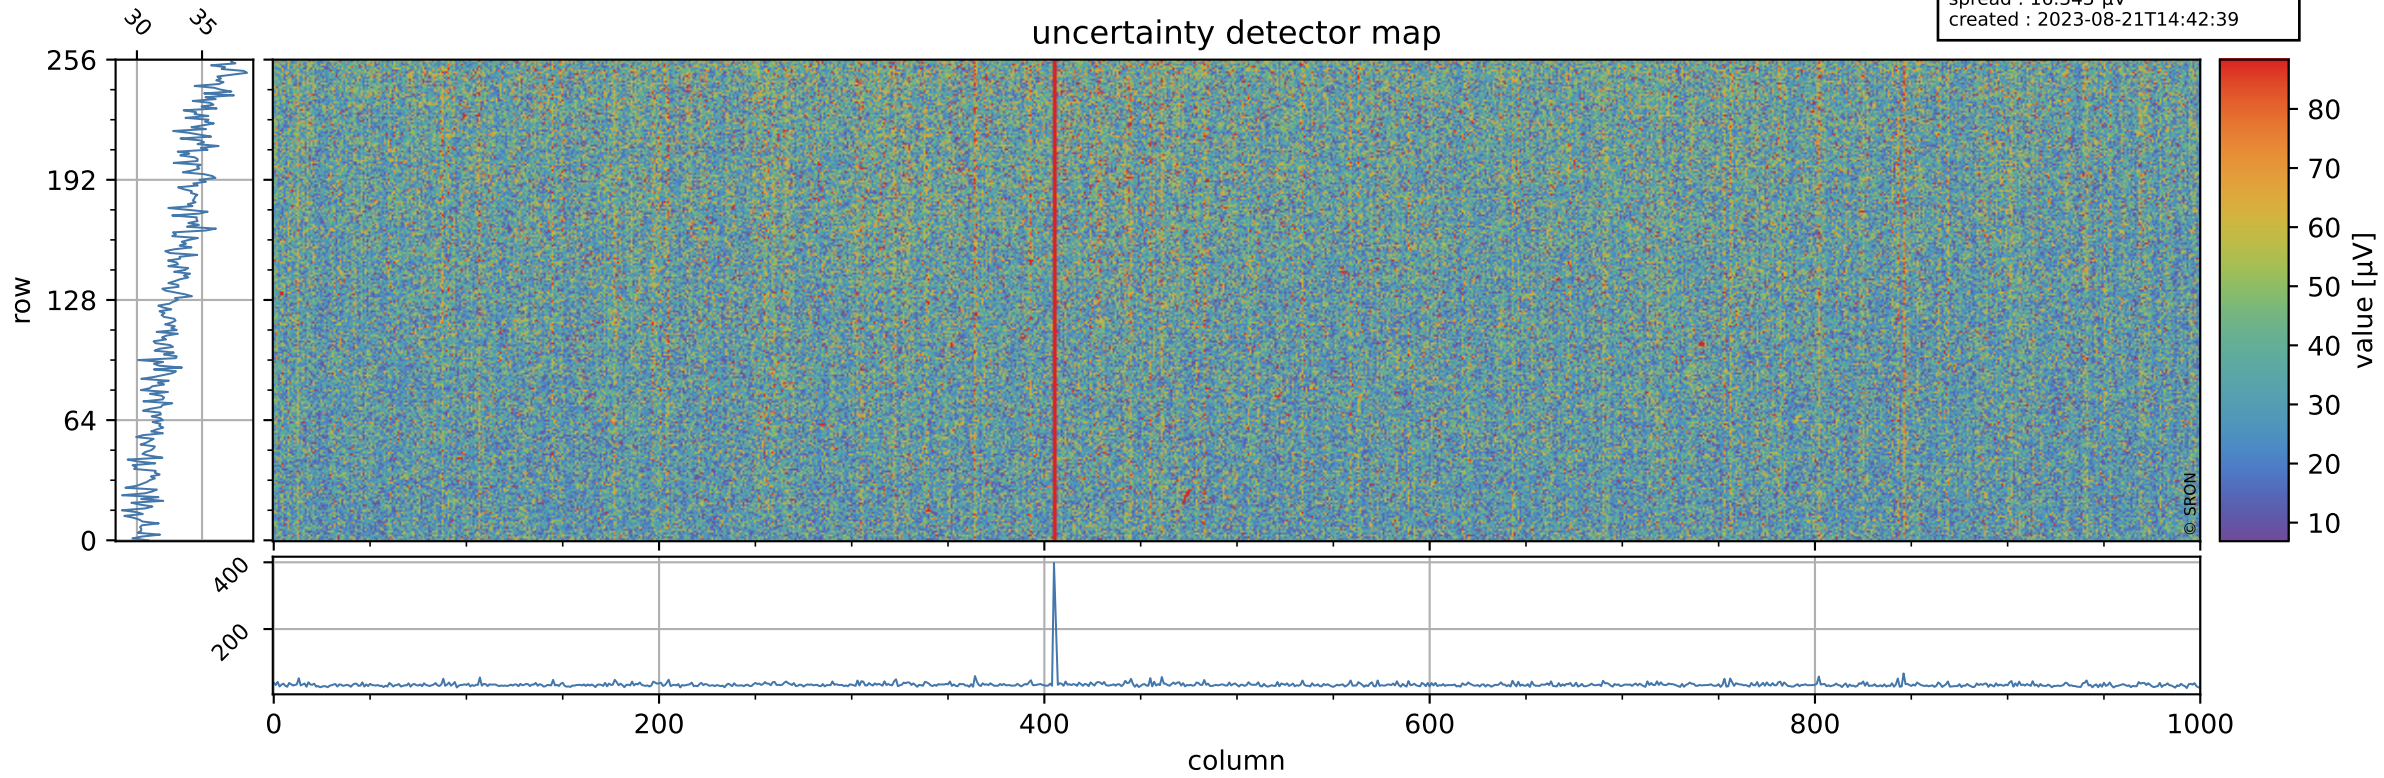

Tropomi SWIR offset (official)

orbits : 19 in [13897, 13942]
coverage : 2020-06-19 / 2020-06-22
median : 0.52593 V
spread : 0.03592 V
created : 2023-08-21T14:42:38

value detector map

Tropomi SWIR offset (official)

orbits : 19 in [13897, 13942]
coverage : 2020-06-19 / 2020-06-22
median : 33.294 μV
spread : 16.343 μV
created : 2023-08-21T14:42:39

Tropomi SWIR offset (official)

orbits : 19 in [13897, 13942]
coverage : 2020-06-19 / 2020-06-22
median : -0.087305 mV
spread : 0.38447 mV
created : 2023-08-21T14:42:39

value compared with SWIR offset CKD

Tropomi SWIR offset (official) ground-tracks of Sentinel-5P

orbits : 19 in [13897, 13942]
coverage : 2020-06-19 / 2020-06-22
created : 2023-08-21T14:42:40

Tropomi SWIR offset (official)

orbits : [2827, 13942]
coverage : 2018-04-30 / 2020-06-22
created : 2023-08-21T14:42:40

trend of detector median & temperatures